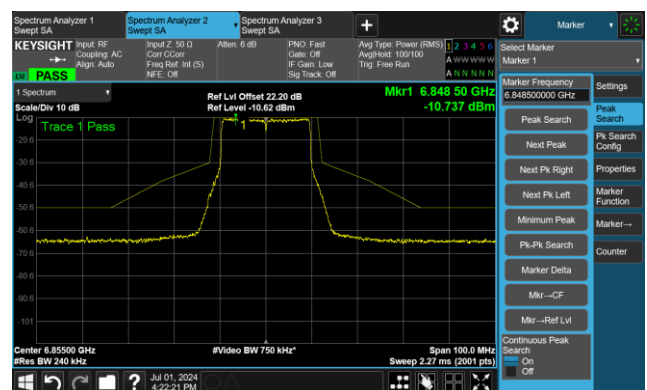

The Mask Data

Channel 105 (6475MHz)

The Reference Level

The Mask Data

Channel 113 (6515MHz)

The Reference Level

The Mask Data

802.11be-EHT20 - Ant 1

Channel 117 (6535MHz)

The Reference Level

The Mask Data

Channel 149 (6695MHz)

The Reference Level

The Mask Data

Channel 181 (6855MHz)

The Reference Level

The Mask Data

802.11be-EHT20 - Ant 1

Channel 185 (6875MHz)

The Reference Level

The Mask Data

Channel 189 (6895MHz)

The Reference Level

The Mask Data

Channel 209 (6995MHz)

The Reference Level

The Mask Data

802.11be-EHT20 - Ant 1

Channel 229 (7095MHz)

The Reference Level

The Mask Data