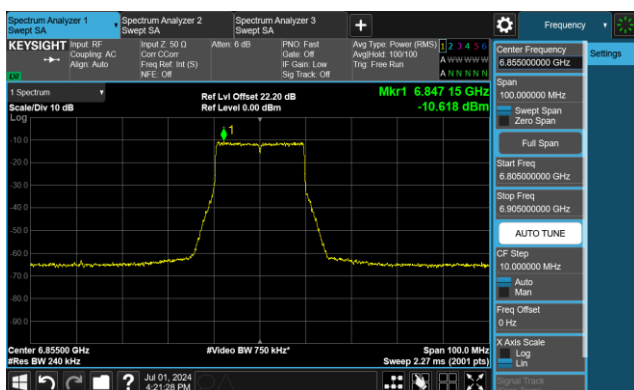

The Mask Data

Channel 105 (6475MHz)

The Reference Level

The Mask Data

Channel 113 (6515MHz)

The Reference Level

The Mask Data

802.11be-EHT20 - Ant 1

Channel 117 (6535MHz)

The Reference Level

The Mask Data

Channel 149 (6695MHz)

The Reference Level

The Mask Data

Channel 181 (6855MHz)

The Reference Level

The Mask Data

802.11be-EHT20 - Ant 1

Channel 185 (6875MHz)

The Reference Level

The Mask Data

Channel 189 (6895MHz)

The Reference Level

The Mask Data

Channel 209 (6995MHz)

The Reference Level

The Mask Data

802.11be-EHT20 - Ant 1

Channel 229 (7095MHz)

The Reference Level

The Mask Data