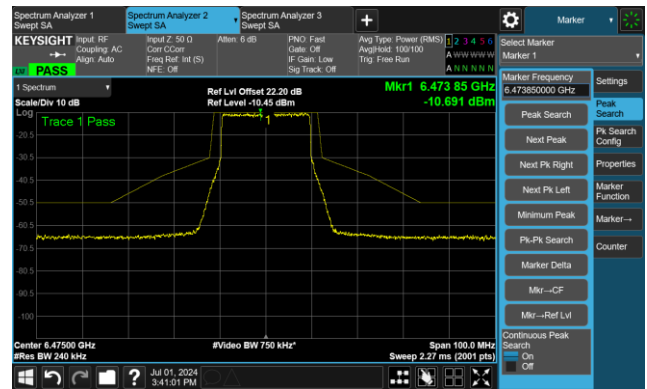

The Reference Level

The Mask Data

Channel 93 (6415MHz)

The Reference Level

The Mask Data

802.11be-EHT20 - Ant 1

Channel 97 (6435MHz)

The Reference Level

The Mask Data

Channel 105 (6475MHz)

The Reference Level

The Mask Data

Channel 113 (6515MHz)

The Reference Level

The Mask Data

802.11be-EHT20 - Ant 1

Channel 117 (6535MHz)

The Reference Level

The Mask Data

Channel 149 (6695MHz)

The Reference Level

The Mask Data

Channel 181 (6855MHz)

The Reference Level

The Mask Data

802.11be-EHT20 - Ant 1

Channel 185 (6875MHz)

The Reference Level

The Mask Data

Channel 189 (6895MHz)

The Reference Level

The Mask Data