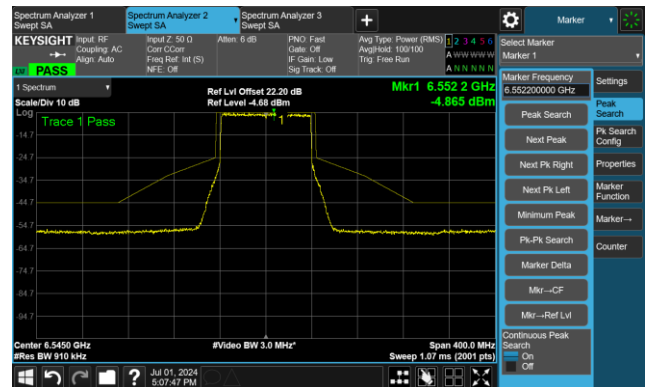

The Reference Level

The Mask Data

Channel 55 (6225MHz)

The Reference Level

The Mask Data

Channel 87 (6385MHz)

The Reference Level

The Mask Data

802.11ax-HE80 - Ant 1

Channel 103 (6465MHz)

The Reference Level

The Mask Data

Channel 119 (6545MHz)

The Reference Level

The Reference Level

Channel 135 (6625MHz)

The Reference Level

The Mask Data

802.11ax-HE80 - Ant 1

Channel 151 (6705MHz)

The Reference Level

The Mask Data

Channel 167 (6785MHz)

The Reference Level

The Mask Data

Channel 183 (6865MHz)

The Reference Level

The Mask Data

802.11ax-HE80 - Ant 1

Channel 199 (6945MHz)

The Reference Level

The Mask Data