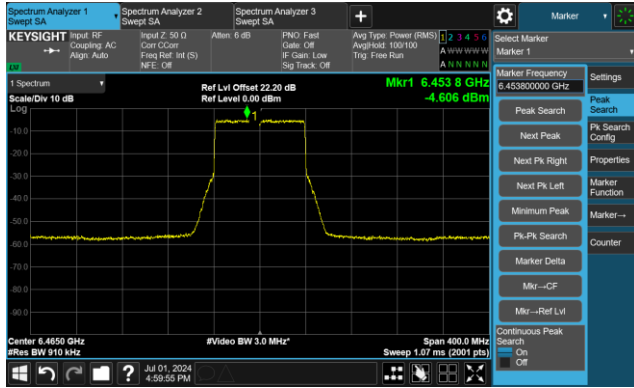

The Reference Level

The Mask Data

802.11ax-HE40 - Ant 1

Channel 227 (7085MHz)

The Reference Level

The Mask Data

802.11ax-HE80 - Ant 1

Channel 7 (5985MHz)

The Reference Level

The Mask Data

Channel 55 (6225MHz)

The Reference Level

The Mask Data

Channel 87 (6385MHz)

The Reference Level

The Mask Data

802.11ax-HE80 - Ant 1

Channel 103 (6465MHz)

The Reference Level

The Mask Data

Channel 119 (6545MHz)

The Reference Level

The Reference Level

Channel 135 (6625MHz)

The Reference Level

The Mask Data

802.11ax-HE80 - Ant 1

Channel 151 (6705MHz)

The Reference Level

The Mask Data

Channel 167 (6785MHz)

The Reference Level