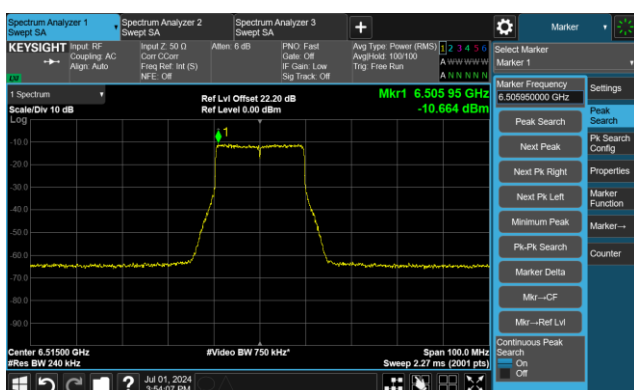

The Reference Level

The Mask Data

Channel 93 (6415MHz)

The Reference Level

The Mask Data

802.11be-EHT20 - Ant 1

Channel 97 (6435MHz)

The Reference Level

The Mask Data

Channel 105 (6475MHz)

The Reference Level

The Mask Data

Channel 113 (6515MHz)

The Reference Level

The Mask Data

802.11be-EHT20 - Ant 1

Channel 117 (6535MHz)

The Reference Level

The Mask Data

Channel 149 (6695MHz)

The Reference Level

The Mask Data

Channel 181 (6855MHz)

The Reference Level