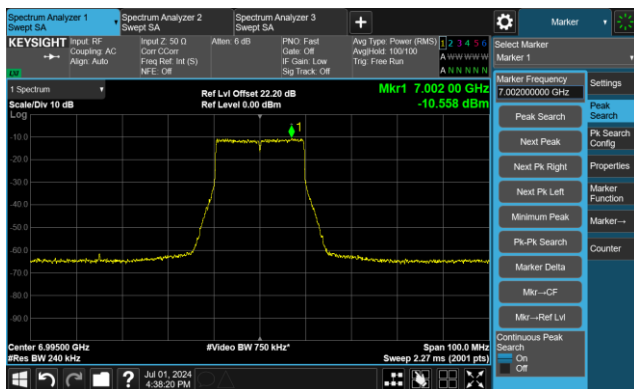

Channel 117 (6535MHz)

The Reference Level

The Mask Data

Channel 149 (6695MHz)

The Reference Level

The Mask Data

Channel 181 (6855MHz)

The Reference Level

The Mask Data

802.11be-EHT20 - Ant 1

Channel 185 (6875MHz)

The Reference Level

The Mask Data

Channel 189 (6895MHz)

The Reference Level

The Mask Data

Channel 209 (6995MHz)

The Reference Level

The Mask Data

802.11be-EHT20 - Ant 1

Channel 229 (7095MHz)

The Reference Level

The Mask Data