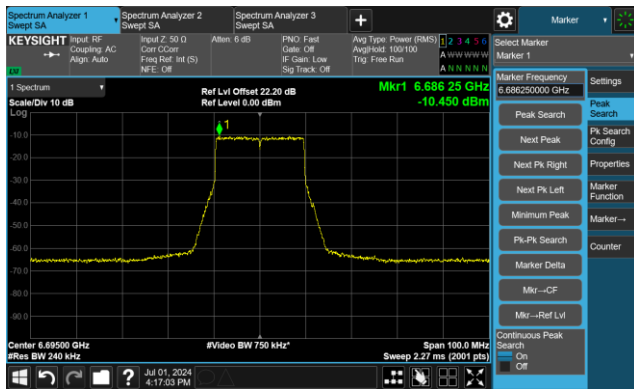

The Mask Data

Channel 105 (6475MHz)

The Reference Level

The Mask Data

Channel 113 (6515MHz)

The Reference Level

The Mask Data

802.11be-EHT20 - Ant 1

Channel 117 (6535MHz)

The Reference Level

The Mask Data

Channel 149 (6695MHz)

The Reference Level

The Mask Data

Channel 181 (6855MHz)

The Reference Level

The Mask Data

802.11be-EHT20 - Ant 1

Channel 185 (6875MHz)

The Reference Level

The Mask Data

Channel 189 (6895MHz)

The Reference Level

The Mask Data

Channel 209 (6995MHz)

The Reference Level

The Mask Data

802.11be-EHT20 - Ant 1

Channel 229 (7095MHz)

The Reference Level

The Mask Data