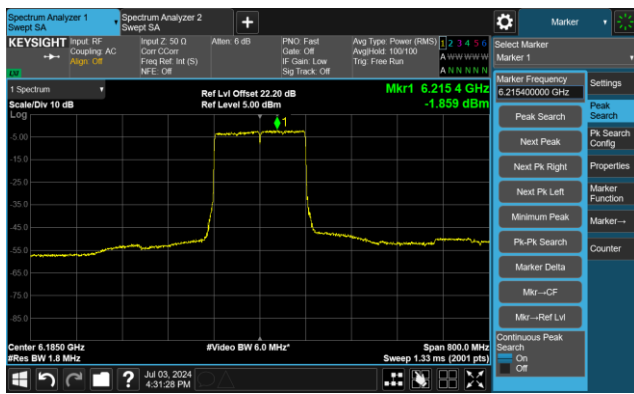

The Mask Data

Channel 183 (6865MHz)

The Reference Level

The Mask Data

802.11ax-HE80 - Ant 1

Channel 199 (6945MHz)

The Reference Level

The Mask Data

Channel 215 (7025MHz)

The Reference Level

The Mask Data

802.11ax-HE160 - Ant 1

Channel 15 (6025MHz)

The Reference Level

The Mask Data

Channel 47 (6185MHz)

The Reference Level

The Mask Data

Channel 79 (6345MHz)

The Reference Level

The Mask Data

802.11ax-HE160 - Ant 1

Channel 111 (6505MHz)

The Reference Level