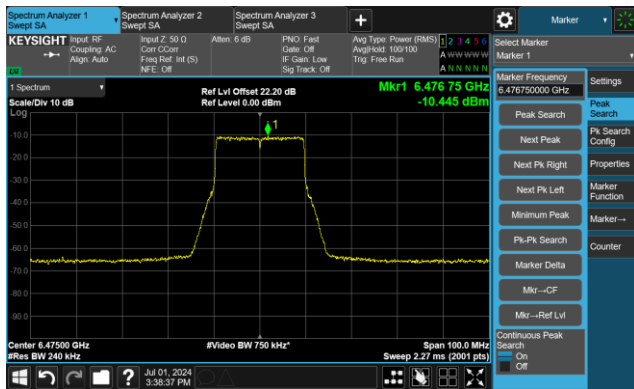

Channel 207 (6985MHz)

The Reference Level

The Mask Data

802.11be-EHT20 - Ant 1

Channel 1 (5955MHz)

The Reference Level

The Mask Data

Channel 49 (6195MHz)

The Reference Level

The Mask Data

Channel 93 (6415MHz)

The Reference Level

The Mask Data

802.11be-EHT20 - Ant 1

Channel 97 (6435MHz)

The Reference Level

The Mask Data

Channel 105 (6475MHz)

The Reference Level

The Mask Data

Channel 113 (6515MHz)

The Reference Level

The Mask Data

802.11be-EHT20 - Ant 1

Channel 117 (6535MHz)

The Reference Level

The Mask Data

Channel 149 (6695MHz)

The Reference Level

The Mask Data

Channel 181 (6855MHz)

The Reference Level