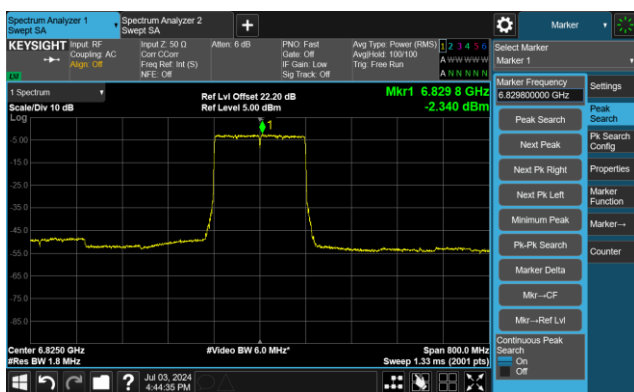

The Reference Level

The Mask Data

Channel 79 (6345MHz)

The Reference Level

The Mask Data

802.11ax-HE160 - Ant 1

Channel 111 (6505MHz)

The Reference Level

The Mask Data

Channel 143 (6665MHz)

The Reference Level

The Mask Data

Channel 175 (6825MHz)

The Reference Level

The Mask Data

802.11ax-HE160 - Ant 1

Channel 207 (6985MHz)

The Reference Level

The Mask Data

802.11be-EHT20 - Ant 1

Channel 1 (5955MHz)

The Reference Level

The Mask Data

Channel 49 (6195MHz)