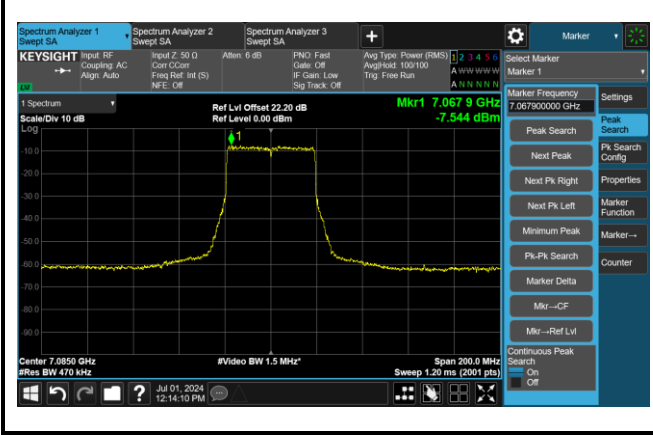

The Reference Level

The Mask Data

802.11ax-HE40 - Ant 1

Channel 227 (7085MHz)

The Reference Level

The Mask Data

802.11ax-HE80 - Ant 1

Channel 7 (5985MHz)

The Reference Level

The Mask Data

Channel 55 (6225MHz)

The Reference Level

The Mask Data

Channel 87 (6385MHz)

The Reference Level

The Mask Data