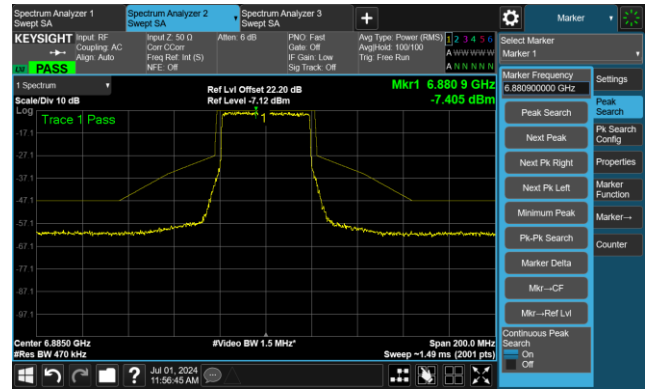

802.11ax-HE40 - Ant 1

Channel 187 (6885MHz)

The Reference Level

The Mask Data

Channel 195 (6925MHz)

The Reference Level

The Mask Data

Channel 211 (7005MHz)

The Reference Level

The Mask Data

802.11ax-HE40 - Ant 1

Channel 227 (7085MHz)

The Reference Level

The Mask Data

802.11ax-HE80 - Ant 1

Channel 7 (5985MHz)

The Reference Level

The Mask Data

Channel 55 (6225MHz)

The Reference Level

The Mask Data

Channel 87 (6385MHz)

The Reference Level

The Mask Data