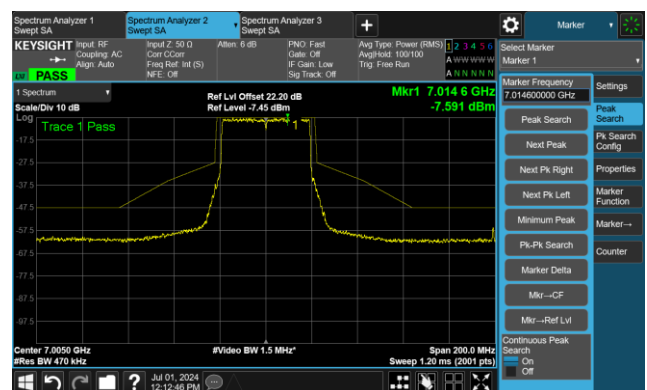

802.11ax-HE40 - Ant 1

Channel 187 (6885MHz)

The Reference Level

The Mask Data

Channel 195 (6925MHz)

The Reference Level

The Mask Data

Channel 211 (7005MHz)

The Reference Level

The Mask Data

802.11ax-HE40 - Ant 1

Channel 227 (7085MHz)

The Reference Level

The Mask Data

802.11ax-HE80 - Ant 1

Channel 7 (5985MHz)

The Reference Level

The Mask Data

Channel 55 (6225MHz)

The Reference Level

The Mask Data

Channel 87 (6385MHz)

The Reference Level

The Mask Data