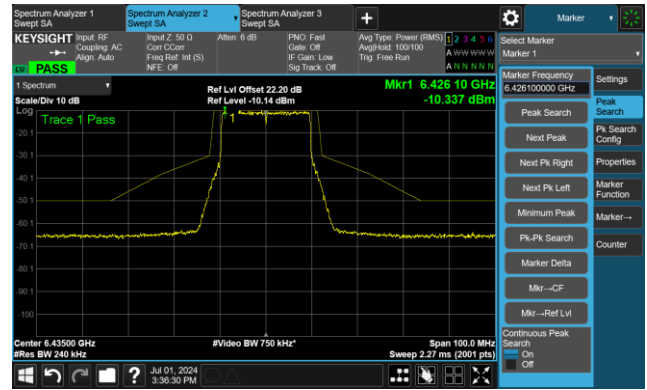

Channel 207 (6985MHz)

The Reference Level

The Mask Data

802.11be-EHT20 - Ant 1

Channel 1 (5955MHz)

The Reference Level

The Mask Data

Channel 49 (6195MHz)

The Reference Level

The Mask Data

Channel 93 (6415MHz)

The Reference Level

The Mask Data

802.11be-EHT20 - Ant 1

Channel 97 (6435MHz)

The Reference Level

The Mask Data

Channel 105 (6475MHz)

The Reference Level

The Mask Data

Channel 113 (6515MHz)

The Reference Level

The Mask Data

802.11be-EHT20 - Ant 1

Channel 117 (6535MHz)

The Reference Level

The Mask Data

Channel 149 (6695MHz)

The Reference Level

The Mask Data

Channel 181 (6855MHz)

The Reference Level