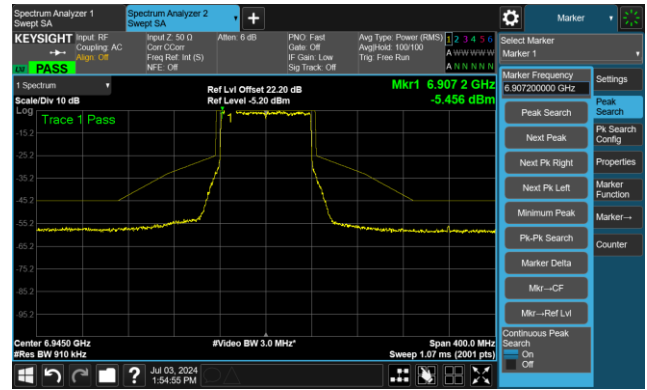

The Reference Level

The Mask Data

802.11ax-HE80 - Ant 1

Channel 151 (6705MHz)

The Reference Level

The Mask Data

Channel 167 (6785MHz)

The Reference Level

The Mask Data

Channel 183 (6865MHz)

The Reference Level

The Mask Data

802.11ax-HE80 - Ant 1

Channel 199 (6945MHz)

The Reference Level

The Mask Data

Channel 215 (7025MHz)

The Reference Level

The Mask Data

802.11ax-HE160 - Ant 1

Channel 15 (6025MHz)

The Reference Level

The Mask Data

Channel 47 (6185MHz)

The Reference Level

The Mask Data

Channel 79 (6345MHz)

The Reference Level

The Mask Data

802.11ax-HE160 - Ant 1

Channel 111 (6505MHz)

The Reference Level