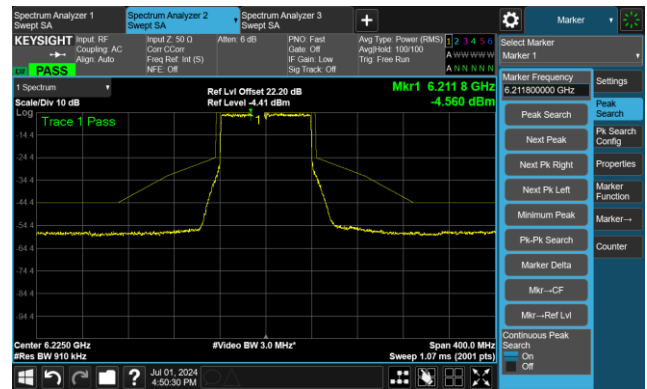

The Reference Level

The Mask Data

802.11ax-HE40 - Ant 1

Channel 227 (7085MHz)

The Reference Level

The Mask Data

802.11ax-HE80 - Ant 1

Channel 7 (5985MHz)

The Reference Level

The Mask Data

Channel 55 (6225MHz)

The Reference Level

The Mask Data

Channel 87 (6385MHz)

The Reference Level

The Mask Data

802.11ax-HE80 - Ant 1

Channel 103 (6465MHz)

The Reference Level

The Mask Data

Channel 119 (6545MHz)

The Reference Level

The Reference Level

Channel 135 (6625MHz)

The Reference Level

The Mask Data

802.11ax-HE80 - Ant 1

Channel 151 (6705MHz)

The Reference Level

The Mask Data

Channel 167 (6785MHz)

The Reference Level