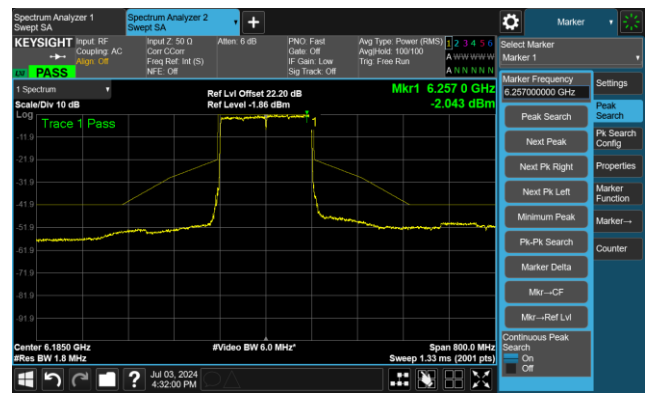

The Mask Data

Channel 183 (6865MHz)

The Reference Level

The Mask Data

802.11ax-HE80 - Ant 1

Channel 199 (6945MHz)

The Reference Level

The Mask Data

Channel 215 (7025MHz)

The Reference Level

The Mask Data

802.11ax-HE160 - Ant 1

Channel 15 (6025MHz)

The Reference Level

The Mask Data

Channel 47 (6185MHz)

The Reference Level

The Mask Data

Channel 79 (6345MHz)

The Reference Level

The Mask Data

802.11ax-HE160 - Ant 1

Channel 111 (6505MHz)

The Reference Level