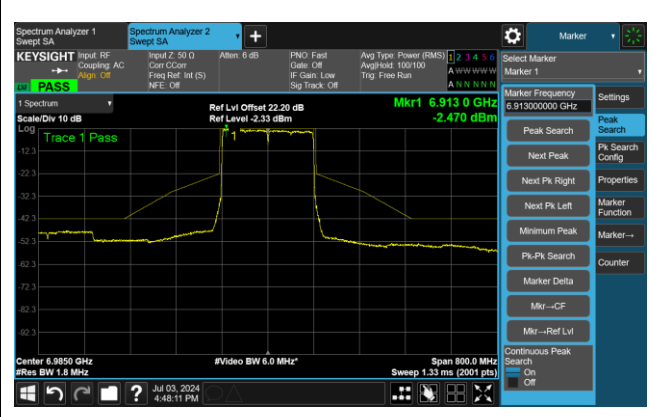

The Reference Level

The Mask Data

Channel 79 (6345MHz)

The Reference Level

The Mask Data

802.11ax-HE160 - Ant 1

Channel 111 (6505MHz)

The Reference Level

The Mask Data

Channel 143 (6665MHz)

The Reference Level

The Mask Data

Channel 175 (6825MHz)

The Reference Level

The Mask Data

802.11ax-HE160 - Ant 1

Channel 207 (6985MHz)

The Reference Level

The Mask Data

802.11be-EHT20 - Ant 1

Channel 1 (5955MHz)

The Reference Level

The Mask Data

Channel 49 (6195MHz)

The Reference Level

The Mask Data

Channel 93 (6415MHz)

The Reference Level

The Mask Data

802.11be-EHT20 - Ant 1

Channel 97 (6435MHz)

The Reference Level