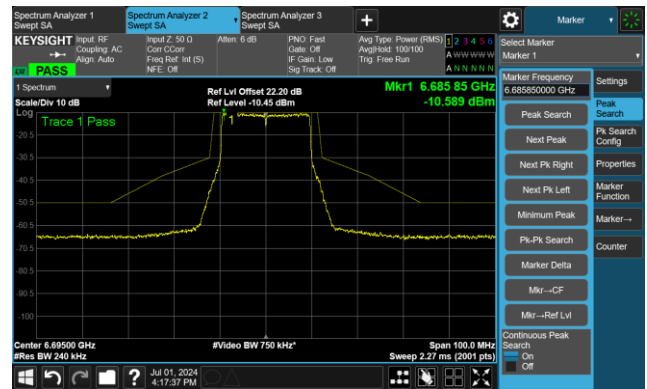

The Mask Data

Channel 105 (6475MHz)

The Reference Level

The Mask Data

Channel 113 (6515MHz)

The Reference Level

The Mask Data

802.11be-EHT20 - Ant 1

Channel 117 (6535MHz)

The Reference Level

The Mask Data

Channel 149 (6695MHz)

The Reference Level

The Mask Data

Channel 181 (6855MHz)

The Reference Level

The Mask Data

802.11be-EHT20 - Ant 1

Channel 185 (6875MHz)

The Reference Level

The Mask Data

Channel 189 (6895MHz)

The Reference Level

The Mask Data

Channel 209 (6995MHz)

The Reference Level

The Mask Data

802.11be-EHT20 - Ant 1

Channel 229 (7095MHz)

The Reference Level

The Mask Data