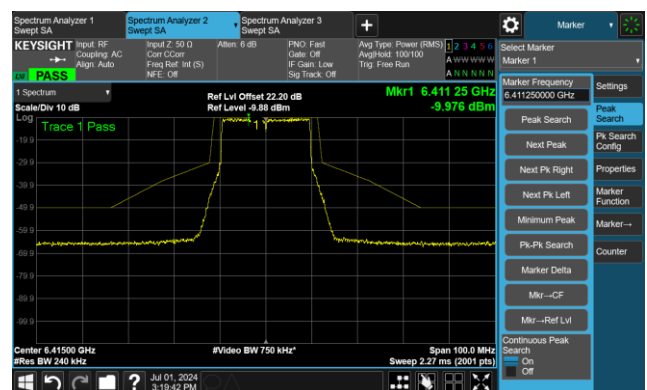

Channel 207 (6985MHz)

The Reference Level

The Mask Data

802.11be-EHT20 - Ant 1

Channel 1 (5955MHz)

The Reference Level

The Mask Data

Channel 49 (6195MHz)

The Reference Level

The Mask Data

Channel 93 (6415MHz)

The Reference Level

The Mask Data

802.11be-EHT20 - Ant 1

Channel 97 (6435MHz)

The Reference Level

The Mask Data

Channel 105 (6475MHz)

The Reference Level

The Mask Data

Channel 113 (6515MHz)

The Reference Level

The Mask Data

802.11be-EHT20 - Ant 1

Channel 117 (6535MHz)

The Reference Level

The Mask Data

Channel 149 (6695MHz)

The Reference Level

The Mask Data

Channel 181 (6855MHz)

The Reference Level