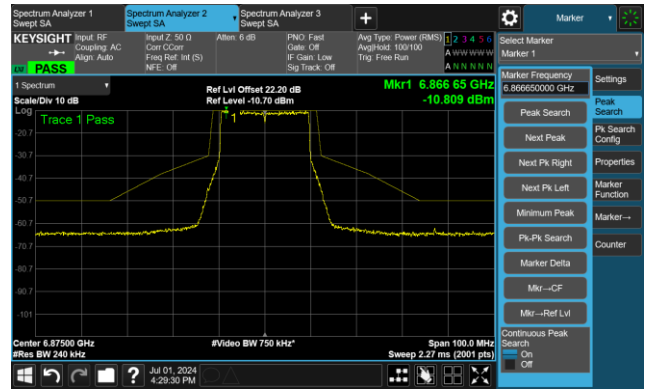

Channel 117 (6535MHz)

The Reference Level

The Mask Data

Channel 149 (6695MHz)

The Reference Level

The Mask Data

Channel 181 (6855MHz)

The Reference Level

The Mask Data

802.11be-EHT20 - Ant 1

Channel 185 (6875MHz)

The Reference Level

The Mask Data

Channel 189 (6895MHz)

The Reference Level

The Mask Data

Channel 209 (6995MHz)

The Reference Level

The Mask Data

802.11be-EHT20 - Ant 1

Channel 229 (7095MHz)

The Reference Level

The Mask Data