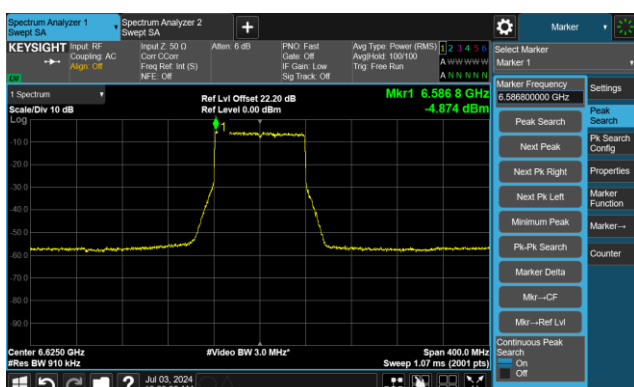

The Reference Level

The Mask Data

Channel 55 (6225MHz)

The Reference Level

The Mask Data

Channel 87 (6385MHz)

The Reference Level

The Mask Data

802.11ax-HE80 - Ant 1

Channel 103 (6465MHz)

The Reference Level

The Mask Data

Channel 119 (6545MHz)

The Reference Level

The Reference Level

Channel 135 (6625MHz)

The Reference Level

The Mask Data

802.11ax-HE80 - Ant 1

Channel 151 (6705MHz)

The Reference Level

The Mask Data

Channel 167 (6785MHz)

The Reference Level