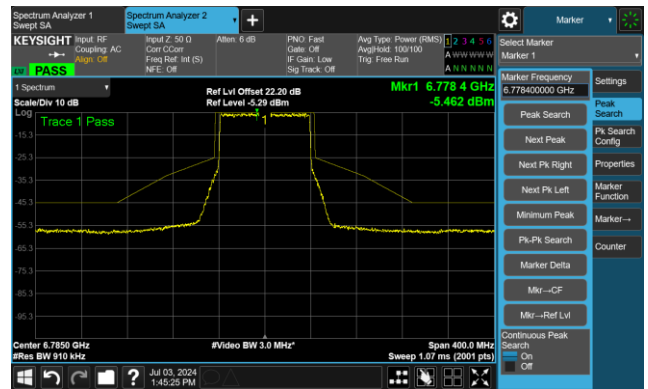

The Reference Level

The Mask Data

802.11ax-HE80 - Ant 1

Channel 151 (6705MHz)

The Reference Level

The Mask Data

Channel 167 (6785MHz)

The Reference Level

The Mask Data

Channel 183 (6865MHz)

The Reference Level

The Mask Data

802.11ax-HE80 - Ant 1

Channel 199 (6945MHz)

The Reference Level

The Mask Data