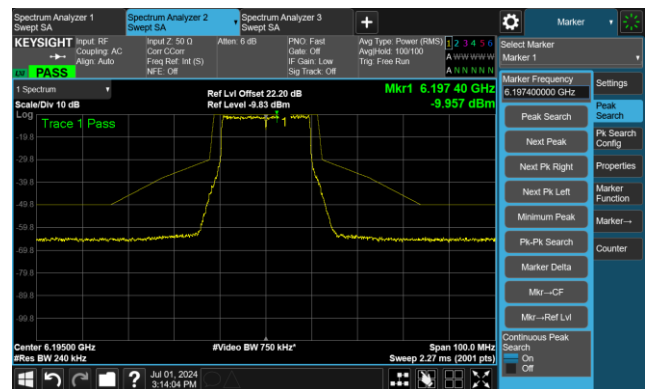

The Mask Data

Channel 143 (6665MHz)

The Reference Level

The Mask Data

Channel 175 (6825MHz)

The Reference Level

The Mask Data

802.11ax-HE160 - Ant 1

Channel 207 (6985MHz)

The Reference Level

The Mask Data

802.11be-EHT20 - Ant 1

Channel 1 (5955MHz)

The Reference Level

The Mask Data

Channel 49 (6195MHz)

The Reference Level

The Mask Data

Channel 93 (6415MHz)

The Reference Level

The Mask Data

802.11be-EHT20 - Ant 1

Channel 97 (6435MHz)

The Reference Level