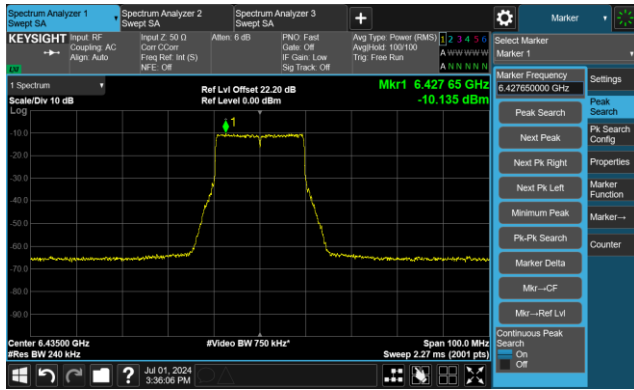

Channel 207 (6985MHz)

The Reference Level

The Mask Data

802.11be-EHT20 - Ant 1

Channel 1 (5955MHz)

The Reference Level

The Mask Data

Channel 49 (6195MHz)

The Reference Level

The Mask Data

Channel 93 (6415MHz)

The Reference Level

The Mask Data

802.11be-EHT20 - Ant 1

Channel 97 (6435MHz)

The Reference Level

The Mask Data

Channel 105 (6475MHz)

The Reference Level

The Mask Data

Channel 113 (6515MHz)

The Reference Level

The Mask Data

802.11be-EHT20 - Ant 1

Channel 117 (6535MHz)

The Reference Level

The Mask Data

Channel 149 (6695MHz)

The Reference Level

The Mask Data

Channel 181 (6855MHz)

The Reference Level