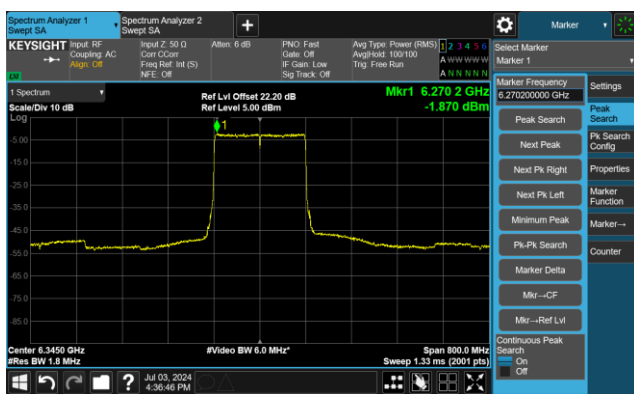

Channel 215 (7025MHz)

The Reference Level

The Mask Data

802.11ax-HE160 - Ant 1

Channel 15 (6025MHz)

The Reference Level

The Mask Data

Channel 47 (6185MHz)

The Reference Level

The Mask Data

Channel 79 (6345MHz)

The Reference Level

The Mask Data

802.11ax-HE160 - Ant 1

Channel 111 (6505MHz)

The Reference Level

The Mask Data

Channel 143 (6665MHz)

The Reference Level

The Mask Data

Channel 175 (6825MHz)

The Reference Level

The Mask Data

802.11ax-HE160 - Ant 1

Channel 207 (6985MHz)

The Reference Level

The Mask Data

802.11be-EHT20 - Ant 1

Channel 1 (5955MHz)

The Reference Level

The Mask Data

Channel 49 (6195MHz)