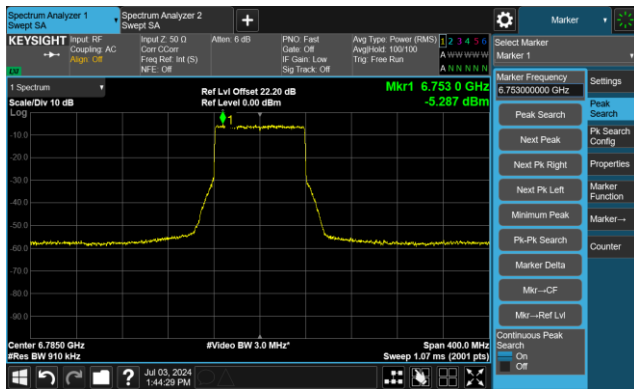

The Reference Level

The Mask Data

802.11ax-HE80 - Ant 1

Channel 151 (6705MHz)

The Reference Level

The Mask Data

Channel 167 (6785MHz)

The Reference Level

The Mask Data

Channel 183 (6865MHz)

The Reference Level

The Mask Data

802.11ax-HE80 - Ant 1

Channel 199 (6945MHz)

The Reference Level

The Mask Data