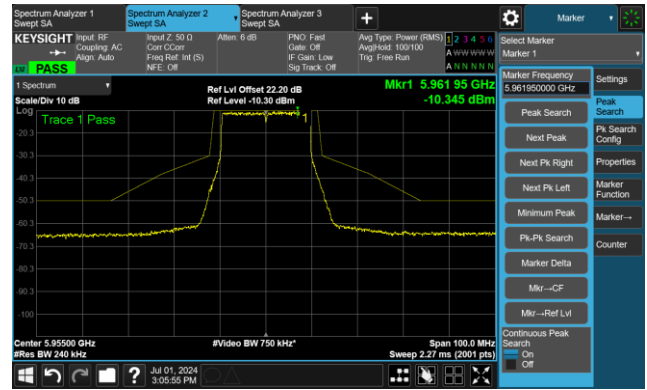

The Mask Data

Channel 143 (6665MHz)

The Reference Level

The Mask Data

Channel 175 (6825MHz)

The Reference Level

The Mask Data

802.11ax-HE160 - Ant 1

Channel 207 (6985MHz)

The Reference Level

The Mask Data

802.11be-EHT20 - Ant 1

Channel 1 (5955MHz)

The Reference Level

The Mask Data

Channel 49 (6195MHz)

The Reference Level

The Mask Data

Channel 93 (6415MHz)

The Reference Level

The Mask Data

802.11be-EHT20 - Ant 1

Channel 97 (6435MHz)

The Reference Level