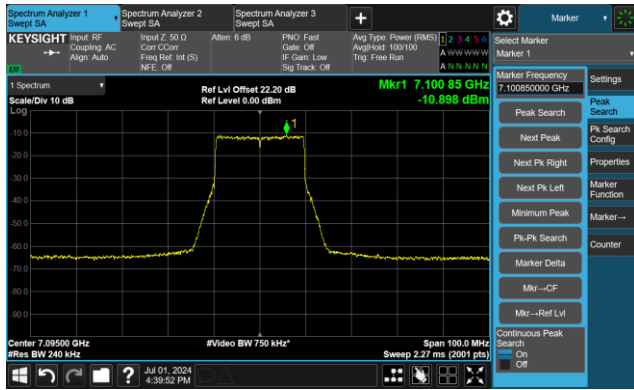

The Mask Data

802.11be-EHT20 - Ant 1

Channel 185 (6875MHz)

The Reference Level

The Mask Data

Channel 189 (6895MHz)

The Reference Level

The Mask Data

Channel 209 (6995MHz)

The Reference Level

The Mask Data

802.11be-EHT20 - Ant 1

Channel 229 (7095MHz)

The Reference Level

The Mask Data