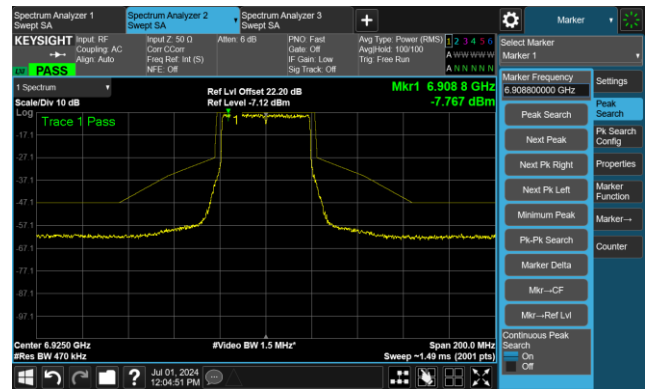

802.11ax-HE40 - Ant 1

Channel 187 (6885MHz)

The Reference Level

The Mask Data

Channel 195 (6925MHz)

The Reference Level

The Mask Data

Channel 211 (7005MHz)

The Reference Level

The Mask Data

802.11ax-HE40 - Ant 1

Channel 227 (7085MHz)

The Reference Level

The Mask Data

802.11ax-HE80 - Ant 1

Channel 7 (5985MHz)

The Reference Level

The Mask Data

Channel 55 (6225MHz)

The Reference Level

The Mask Data

Channel 87 (6385MHz)

The Reference Level

The Mask Data