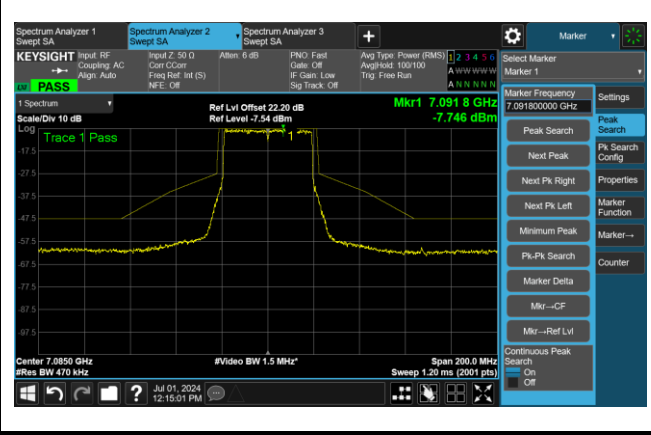

The Reference Level

The Mask Data

802.11ax-HE40 - Ant 1

Channel 227 (7085MHz)

The Reference Level

The Mask Data

802.11ax-HE80 - Ant 1

Channel 7 (5985MHz)

The Reference Level

The Mask Data

Channel 55 (6225MHz)

The Reference Level

The Mask Data

Channel 87 (6385MHz)

The Reference Level

The Mask Data