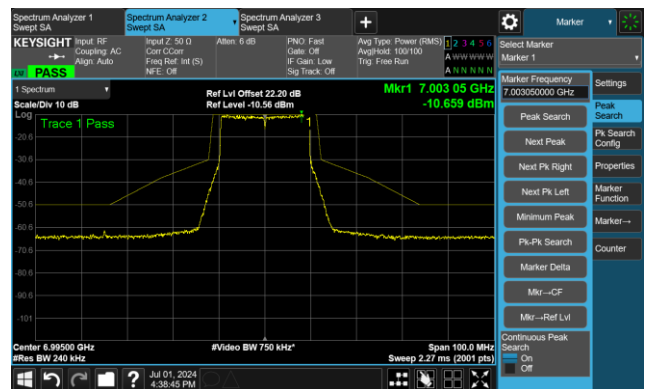

Channel 117 (6535MHz)

The Reference Level

The Mask Data

Channel 149 (6695MHz)

The Reference Level

The Mask Data

Channel 181 (6855MHz)

The Reference Level

The Mask Data

802.11be-EHT20 - Ant 1

Channel 185 (6875MHz)

The Reference Level

The Mask Data

Channel 189 (6895MHz)

The Reference Level

The Mask Data

Channel 209 (6995MHz)

The Reference Level

The Mask Data

802.11be-EHT20 - Ant 1

Channel 229 (7095MHz)

The Reference Level

The Mask Data