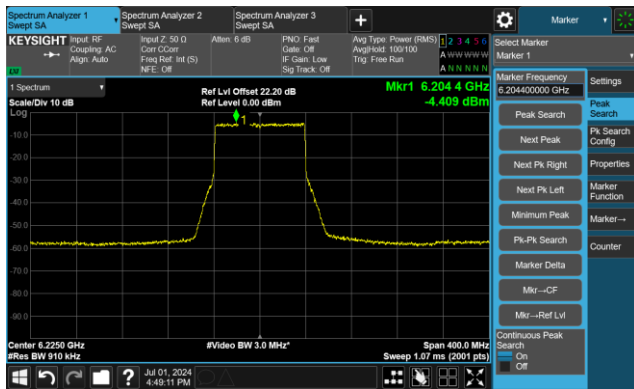

The Reference Level

The Mask Data

802.11ax-HE40 - Ant 1

Channel 227 (7085MHz)

The Reference Level

The Mask Data

802.11ax-HE80 - Ant 1

Channel 7 (5985MHz)

The Reference Level

The Mask Data

Channel 55 (6225MHz)

The Reference Level

The Mask Data

Channel 87 (6385MHz)

The Reference Level

The Mask Data

802.11ax-HE80 - Ant 1

Channel 103 (6465MHz)

The Reference Level

The Mask Data

Channel 119 (6545MHz)

The Reference Level

The Reference Level

Channel 135 (6625MHz)

The Reference Level

The Mask Data

802.11ax-HE80 - Ant 1

Channel 151 (6705MHz)

The Reference Level

The Mask Data

Channel 167 (6785MHz)

The Reference Level