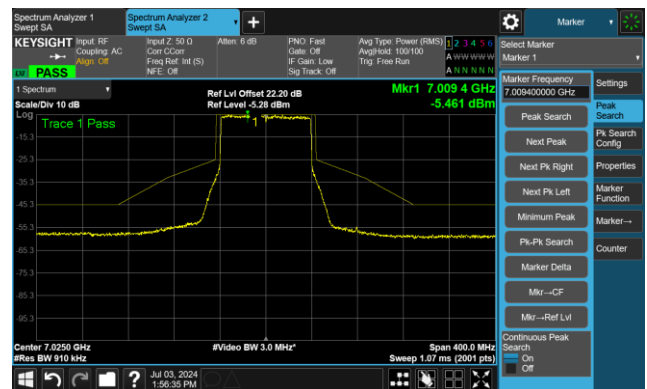

The Reference Level

The Mask Data

802.11ax-HE80 - Ant 1

Channel 151 (6705MHz)

The Reference Level

The Mask Data

Channel 167 (6785MHz)

The Reference Level

The Mask Data

Channel 183 (6865MHz)

The Reference Level

The Mask Data

802.11ax-HE80 - Ant 1

Channel 199 (6945MHz)

The Reference Level

The Mask Data

Channel 215 (7025MHz)

The Reference Level

The Mask Data

802.11ax-HE160 - Ant 1

Channel 15 (6025MHz)

The Reference Level

The Mask Data

Channel 47 (6185MHz)

The Reference Level

The Mask Data

Channel 79 (6345MHz)

The Reference Level

The Mask Data

802.11ax-HE160 - Ant 1

Channel 111 (6505MHz)

The Reference Level