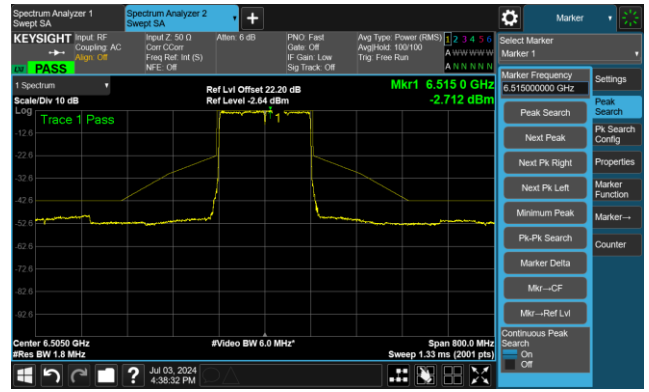

Channel 215 (7025MHz)

The Reference Level

The Mask Data

802.11ax-HE160 - Ant 1

Channel 15 (6025MHz)

The Reference Level

The Mask Data

Channel 47 (6185MHz)

The Reference Level

The Mask Data

Channel 79 (6345MHz)

The Reference Level

The Mask Data

802.11ax-HE160 - Ant 1

Channel 111 (6505MHz)

The Reference Level

The Mask Data

Channel 143 (6665MHz)

The Reference Level

The Mask Data

Channel 175 (6825MHz)

The Reference Level

The Mask Data

802.11ax-HE160 - Ant 1

Channel 207 (6985MHz)

The Reference Level

The Mask Data

802.11be-EHT20 - Ant 1

Channel 1 (5955MHz)

The Reference Level

The Mask Data

Channel 49 (6195MHz)