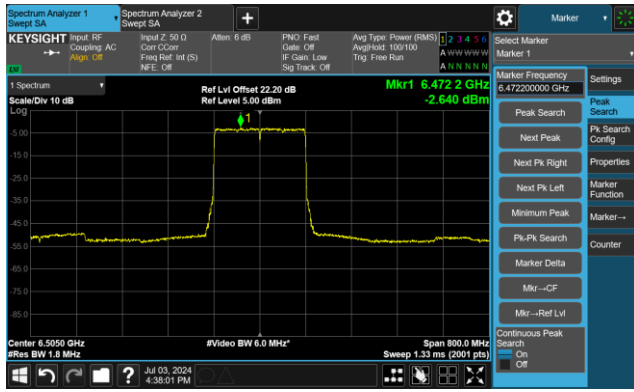

Channel 215 (7025MHz)

The Reference Level

The Mask Data

802.11ax-HE160 - Ant 1

Channel 15 (6025MHz)

The Reference Level

The Mask Data

Channel 47 (6185MHz)

The Reference Level

The Mask Data

Channel 79 (6345MHz)

The Reference Level

The Mask Data

802.11ax-HE160 - Ant 1

Channel 111 (6505MHz)

The Reference Level

The Mask Data

Channel 143 (6665MHz)

The Reference Level

The Mask Data

Channel 175 (6825MHz)

The Reference Level

The Mask Data

802.11ax-HE160 - Ant 1

Channel 207 (6985MHz)

The Reference Level

The Mask Data

802.11be-EHT20 - Ant 1

Channel 1 (5955MHz)

The Reference Level

The Mask Data

Channel 49 (6195MHz)