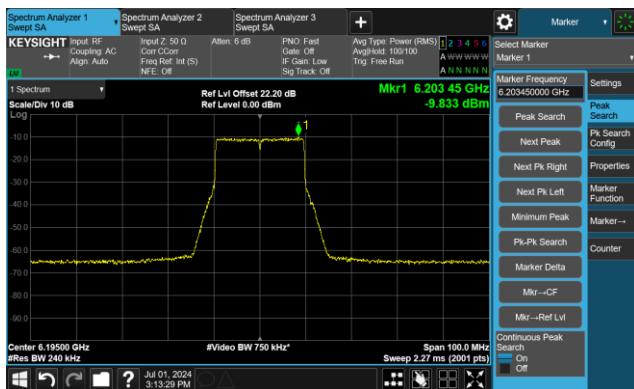

The Mask Data

Channel 143 (6665MHz)

The Reference Level

The Mask Data

Channel 175 (6825MHz)

The Reference Level

The Mask Data

802.11ax-HE160 - Ant 1

Channel 207 (6985MHz)

The Reference Level

The Mask Data

802.11be-EHT20 - Ant 1

Channel 1 (5955MHz)

The Reference Level

The Mask Data

Channel 49 (6195MHz)

The Reference Level

The Mask Data

Channel 93 (6415MHz)

The Reference Level

The Mask Data

802.11be-EHT20 - Ant 1

Channel 97 (6435MHz)

The Reference Level