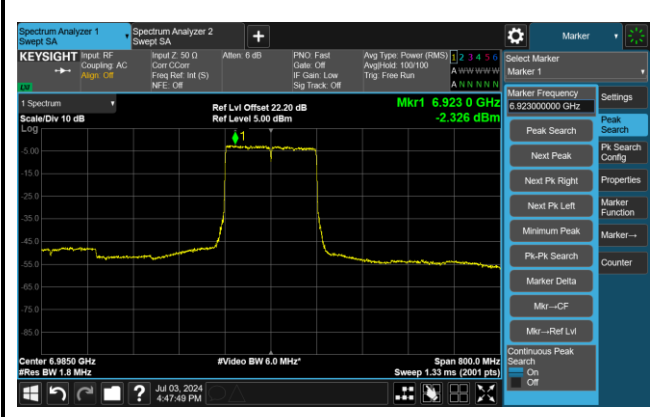

The Reference Level

The Mask Data

Channel 79 (6345MHz)

The Reference Level

The Mask Data

802.11ax-HE160 - Ant 1

Channel 111 (6505MHz)

The Reference Level

The Mask Data

Channel 143 (6665MHz)

The Reference Level

The Mask Data

Channel 175 (6825MHz)

The Reference Level

The Mask Data

802.11ax-HE160 - Ant 1

Channel 207 (6985MHz)

The Reference Level

The Mask Data

802.11be-EHT20 - Ant 1

Channel 1 (5955MHz)

The Reference Level

The Mask Data

Channel 49 (6195MHz)