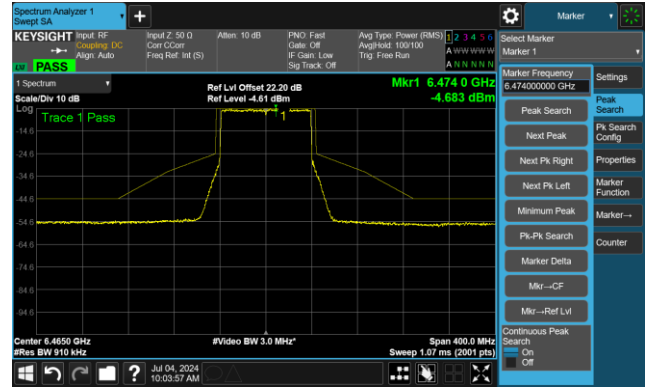

The Reference Level

The Mask Data

802.11ax-HE40 - Ant 1

Channel 227 (7085MHz)

The Reference Level

The Mask Data

802.11ax-HE80 - Ant 1

Channel 7 (5985MHz)

The Reference Level

The Mask Data

Channel 55 (6225MHz)

The Reference Level

The Mask Data

Channel 87 (6385MHz)

The Reference Level

The Mask Data

802.11ax-HE80 - Ant 1

Channel 103 (6465MHz)

The Reference Level

The Mask Data

Channel 119 (6545MHz)

The Reference Level

The Reference Level

Channel 135 (6625MHz)

The Reference Level

The Mask Data

802.11ax-HE80 - Ant 1

Channel 151 (6705MHz)

The Reference Level

The Mask Data

Channel 167 (6785MHz)

The Reference Level