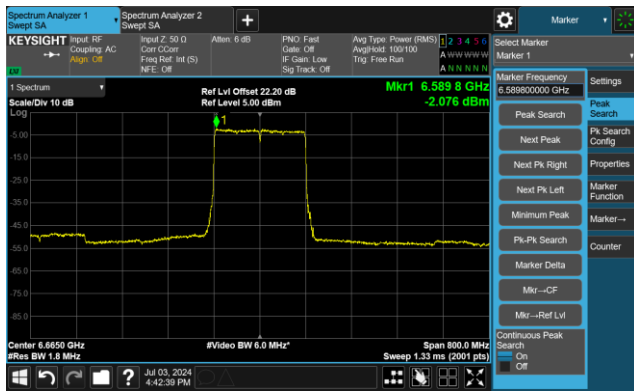

Channel 215 (7025MHz)

The Reference Level

The Mask Data

802.11ax-HE160 - Ant 1

Channel 15 (6025MHz)

The Reference Level

The Mask Data

Channel 47 (6185MHz)

The Reference Level

The Mask Data

Channel 79 (6345MHz)

The Reference Level

The Mask Data

802.11ax-HE160 - Ant 1

Channel 111 (6505MHz)

The Reference Level

The Mask Data

Channel 143 (6665MHz)

The Reference Level

The Mask Data

Channel 175 (6825MHz)

The Reference Level

The Mask Data

802.11ax-HE160 - Ant 1