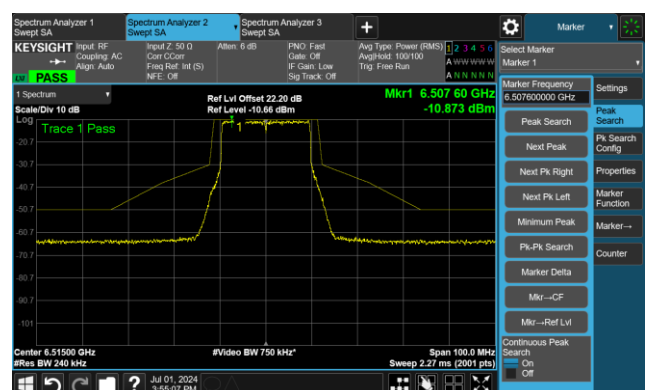

The Reference Level

The Mask Data

Channel 93 (6415MHz)

The Reference Level

The Mask Data

802.11be-EHT20 - Ant 1

Channel 97 (6435MHz)

The Reference Level

The Mask Data

Channel 105 (6475MHz)

The Reference Level

The Mask Data

Channel 113 (6515MHz)

The Reference Level

The Mask Data

802.11be-EHT20 - Ant 1

Channel 117 (6535MHz)

The Reference Level

The Mask Data

Channel 149 (6695MHz)

The Reference Level

The Mask Data

Channel 181 (6855MHz)

The Reference Level