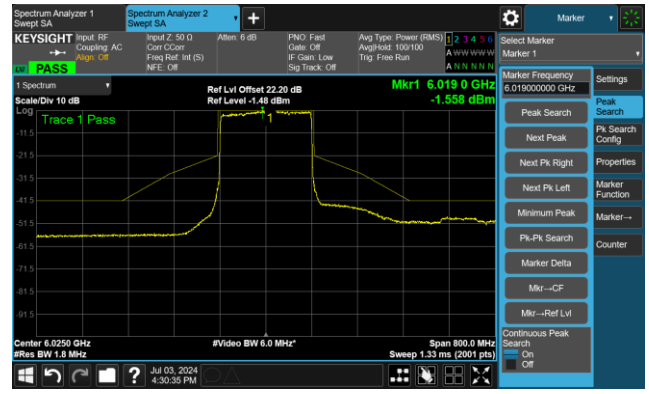

The Mask Data

Channel 183 (6865MHz)

The Reference Level

The Mask Data

802.11ax-HE80 - Ant 1

Channel 199 (6945MHz)

The Reference Level

The Mask Data

Channel 215 (7025MHz)

The Reference Level

The Mask Data

802.11ax-HE160 - Ant 1

Channel 15 (6025MHz)

The Reference Level

The Mask Data

Channel 47 (6185MHz)

The Reference Level

The Mask Data

Channel 79 (6345MHz)

The Reference Level

The Mask Data

802.11ax-HE160 - Ant 1

Channel 111 (6505MHz)

The Reference Level