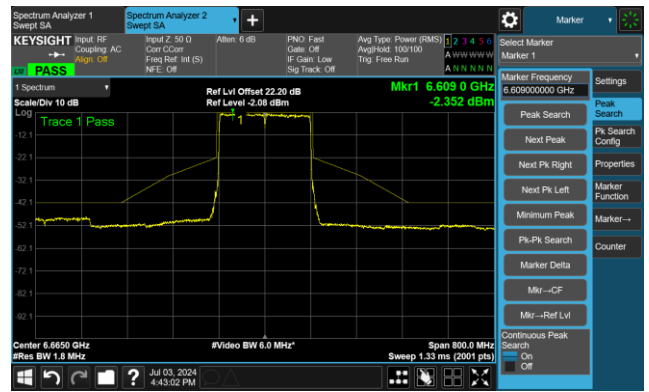

The Reference Level

The Mask Data

Channel 79 (6345MHz)

The Reference Level

The Mask Data

802.11ax-HE160 - Ant 1

Channel 111 (6505MHz)

The Reference Level

The Mask Data

Channel 143 (6665MHz)

The Reference Level

The Mask Data

Channel 175 (6825MHz)

The Reference Level

The Mask Data

802.11ax-HE160 - Ant 1

Channel 207 (6985MHz)

The Reference Level

The Mask Data

802.11be-EHT20 - Ant 1

Channel 1 (5955MHz)

The Reference Level

The Mask Data

Channel 49 (6195MHz)

The Reference Level

The Mask Data

Channel 93 (6415MHz)

The Reference Level

The Mask Data

802.11be-EHT20 - Ant 1

Channel 97 (6435MHz)

The Reference Level