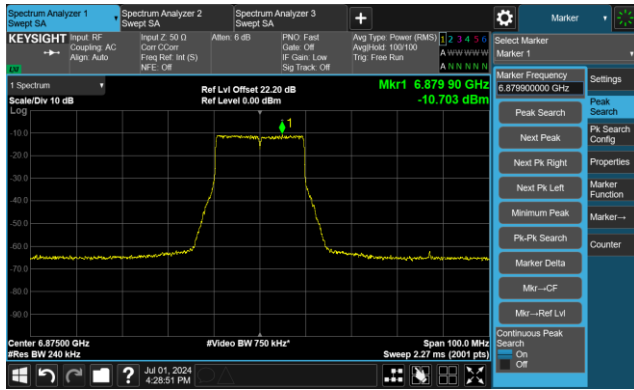

The Mask Data

Channel 105 (6475MHz)

The Reference Level

The Mask Data

Channel 113 (6515MHz)

The Reference Level

The Mask Data

802.11be-EHT20 - Ant 1

Channel 117 (6535MHz)

The Reference Level

The Mask Data

Channel 149 (6695MHz)

The Reference Level

The Mask Data

Channel 181 (6855MHz)

The Reference Level

The Mask Data

802.11be-EHT20 - Ant 1

Channel 185 (6875MHz)

The Reference Level

The Mask Data

Channel 189 (6895MHz)

The Reference Level

The Mask Data

Channel 209 (6995MHz)

The Reference Level

The Mask Data

802.11be-EHT20 - Ant 1

Channel 229 (7095MHz)

The Reference Level

The Mask Data