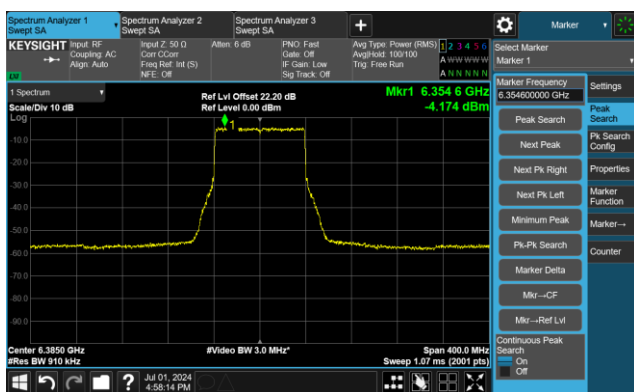

The Reference Level

The Mask Data

802.11ax-HE40 - Ant 1

Channel 227 (7085MHz)

The Reference Level

The Mask Data

802.11ax-HE80 - Ant 1

Channel 7 (5985MHz)

The Reference Level

The Mask Data

Channel 55 (6225MHz)

The Reference Level

The Mask Data

Channel 87 (6385MHz)

The Reference Level

The Mask Data

802.11ax-HE80 - Ant 1

Channel 103 (6465MHz)

The Reference Level

The Mask Data

Channel 119 (6545MHz)

The Reference Level

The Reference Level

Channel 135 (6625MHz)

The Reference Level

The Mask Data

802.11ax-HE80 - Ant 1

Channel 151 (6705MHz)

The Reference Level

The Mask Data

Channel 167 (6785MHz)

The Reference Level