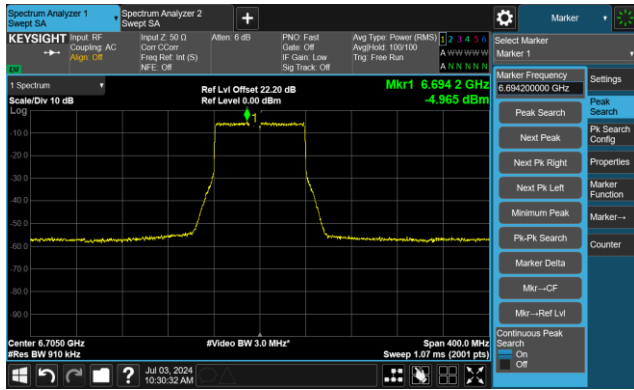

802.11ax-HE80 - Ant 1

Channel 103 (6465MHz)

The Reference Level

The Mask Data

Channel 119 (6545MHz)

The Reference Level

The Reference Level

Channel 135 (6625MHz)

The Reference Level

The Mask Data

802.11ax-HE80 - Ant 1

Channel 151 (6705MHz)

The Reference Level

The Mask Data

Channel 167 (6785MHz)

The Reference Level

The Mask Data

Channel 183 (6865MHz)

The Reference Level

The Mask Data

802.11ax-HE80 - Ant 1

Channel 199 (6945MHz)

The Reference Level

The Mask Data

Channel 215 (7025MHz)

The Reference Level

The Mask Data

802.11ax-HE160 - Ant 1

Channel 15 (6025MHz)

The Reference Level

The Mask Data

Channel 47 (6185MHz)