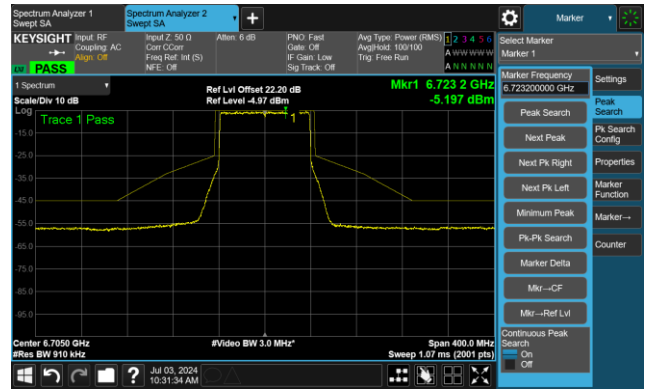

802.11ax-HE80 - Ant 1

Channel 103 (6465MHz)

The Reference Level

The Mask Data

Channel 119 (6545MHz)

The Reference Level

The Reference Level

Channel 135 (6625MHz)

The Reference Level

The Mask Data

802.11ax-HE80 - Ant 1

Channel 151 (6705MHz)

The Reference Level

The Mask Data

Channel 167 (6785MHz)

The Reference Level

The Mask Data

Channel 183 (6865MHz)

The Reference Level

The Mask Data

802.11ax-HE80 - Ant 1

Channel 199 (6945MHz)

The Reference Level

The Mask Data