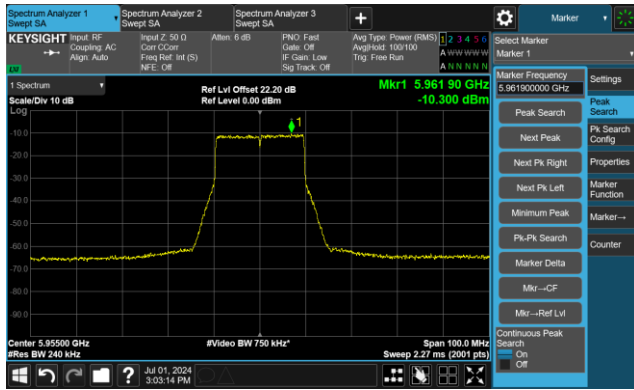

The Mask Data

Channel 143 (6665MHz)

The Reference Level

The Mask Data

Channel 175 (6825MHz)

The Reference Level

The Mask Data

802.11ax-HE160 - Ant 1

Channel 207 (6985MHz)

The Reference Level

The Mask Data

802.11be-EHT20 - Ant 1

Channel 1 (5955MHz)

The Reference Level

The Mask Data

Channel 49 (6195MHz)

The Reference Level

The Mask Data

Channel 93 (6415MHz)

The Reference Level

The Mask Data

802.11be-EHT20 - Ant 1

Channel 97 (6435MHz)

The Reference Level