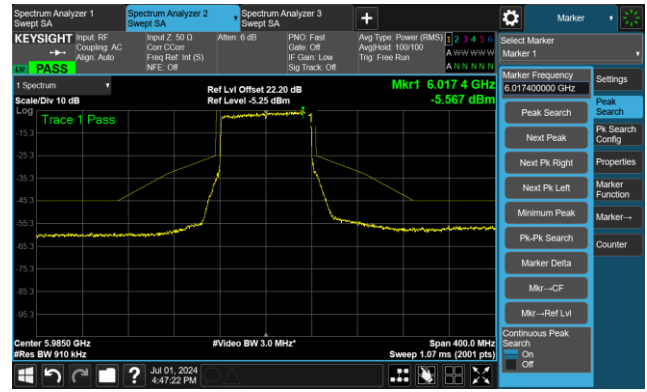

The Reference Level

The Mask Data

802.11ax-HE40 - Ant 1

Channel 227 (7085MHz)

The Reference Level

The Mask Data

802.11ax-HE80 - Ant 1

Channel 7 (5985MHz)

The Reference Level

The Mask Data

Channel 55 (6225MHz)

The Reference Level

The Mask Data

Channel 87 (6385MHz)

The Reference Level

The Mask Data

802.11ax-HE80 - Ant 1

Channel 103 (6465MHz)

The Reference Level

The Mask Data

Channel 119 (6545MHz)

The Reference Level

The Reference Level

Channel 135 (6625MHz)