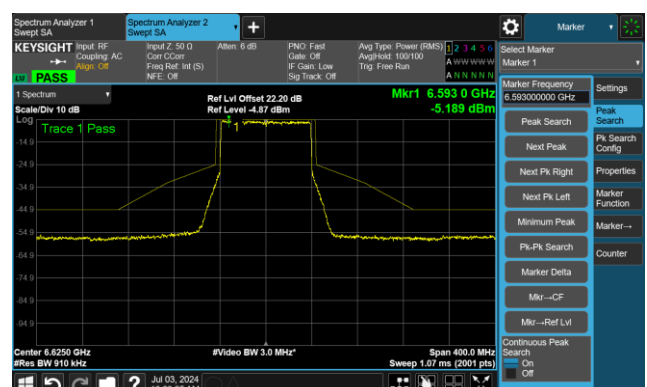

The Reference Level

The Mask Data

Channel 55 (6225MHz)

The Reference Level

The Mask Data

Channel 87 (6385MHz)

The Reference Level

The Mask Data

802.11ax-HE80 - Ant 1

Channel 103 (6465MHz)

The Reference Level

The Mask Data

Channel 119 (6545MHz)

The Reference Level

The Reference Level

Channel 135 (6625MHz)

The Reference Level

The Mask Data

802.11ax-HE80 - Ant 1

Channel 151 (6705MHz)

The Reference Level

The Mask Data

Channel 167 (6785MHz)

The Reference Level