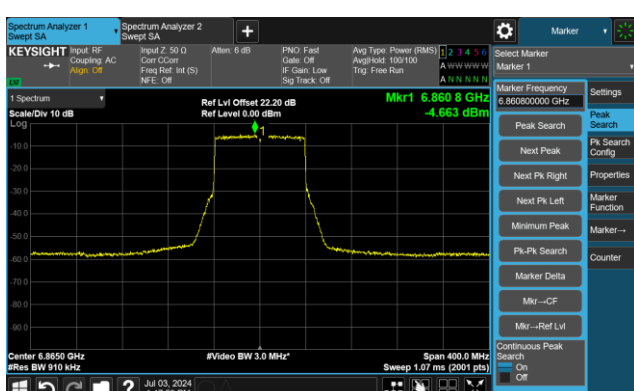

The Reference Level

The Mask Data

802.11ax-HE80 - Ant 1

Channel 151 (6705MHz)

The Reference Level

The Mask Data

Channel 167 (6785MHz)

The Reference Level

The Mask Data

Channel 183 (6865MHz)

The Reference Level

The Mask Data

802.11ax-HE80 - Ant 1

Channel 199 (6945MHz)

The Reference Level

The Mask Data