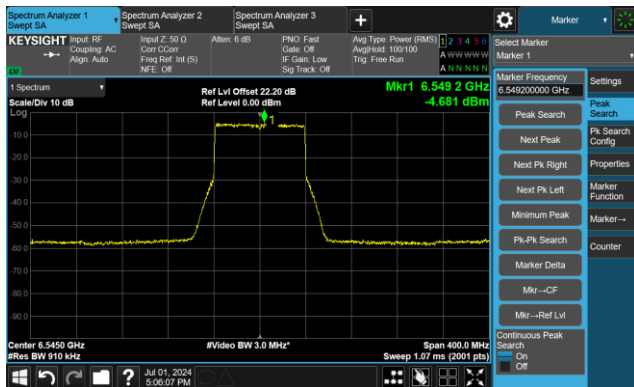

The Reference Level

The Mask Data

Channel 55 (6225MHz)

The Reference Level

The Mask Data

Channel 87 (6385MHz)

The Reference Level

The Mask Data

802.11ax-HE80 - Ant 1

Channel 103 (6465MHz)

The Reference Level

The Mask Data

Channel 119 (6545MHz)

The Reference Level

The Reference Level

Channel 135 (6625MHz)

The Reference Level

The Mask Data

802.11ax-HE80 - Ant 1

Channel 151 (6705MHz)

The Reference Level

The Mask Data

Channel 167 (6785MHz)

The Reference Level

The Mask Data

Channel 183 (6865MHz)

The Reference Level

The Mask Data

802.11ax-HE80 - Ant 1

Channel 199 (6945MHz)

The Reference Level

The Mask Data