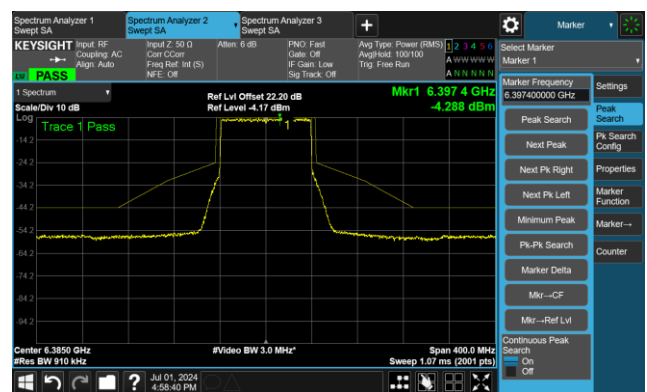

The Reference Level

The Mask Data

802.11ax-HE40 - Ant 1

Channel 227 (7085MHz)

The Reference Level

The Mask Data

802.11ax-HE80 - Ant 1

Channel 7 (5985MHz)

The Reference Level

The Mask Data

Channel 55 (6225MHz)

The Reference Level

The Mask Data

Channel 87 (6385MHz)

The Reference Level

The Mask Data

802.11ax-HE80 - Ant 1

Channel 103 (6465MHz)

The Reference Level

The Mask Data

Channel 119 (6545MHz)

The Reference Level

The Reference Level

Channel 135 (6625MHz)

The Reference Level

The Mask Data

802.11ax-HE80 - Ant 1

Channel 151 (6705MHz)

The Reference Level

The Mask Data

Channel 167 (6785MHz)

The Reference Level