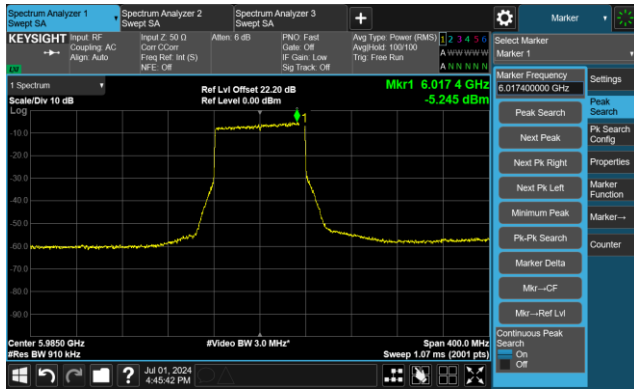

The Reference Level

The Mask Data

802.11ax-HE40 - Ant 1

Channel 227 (7085MHz)

The Reference Level

The Mask Data

802.11ax-HE80 - Ant 1

Channel 7 (5985MHz)

The Reference Level

The Mask Data

Channel 55 (6225MHz)

The Reference Level

The Mask Data

Channel 87 (6385MHz)

The Reference Level

The Mask Data

802.11ax-HE80 - Ant 1

Channel 103 (6465MHz)

The Reference Level

The Mask Data

Channel 119 (6545MHz)

The Reference Level

The Reference Level

Channel 135 (6625MHz)