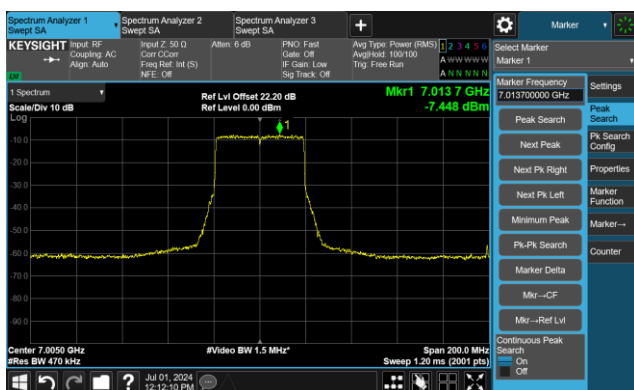

802.11ax-HE40 - Ant 1

Channel 187 (6885MHz)

The Reference Level

The Mask Data

Channel 195 (6925MHz)

The Reference Level

The Mask Data

Channel 211 (7005MHz)

The Reference Level

The Mask Data

802.11ax-HE40 - Ant 1

Channel 227 (7085MHz)

The Reference Level

The Mask Data

802.11ax-HE80 - Ant 1

Channel 7 (5985MHz)

The Reference Level

The Mask Data

Channel 55 (6225MHz)

The Reference Level

The Mask Data

Channel 87 (6385MHz)

The Reference Level

The Mask Data