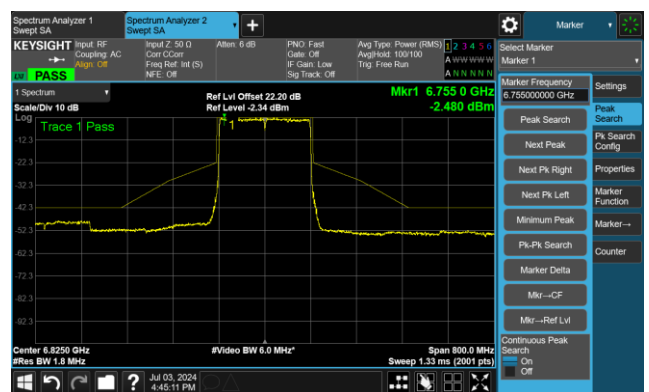

The Reference Level

The Mask Data

Channel 79 (6345MHz)

The Reference Level

The Mask Data

802.11ax-HE160 - Ant 1

Channel 111 (6505MHz)

The Reference Level

The Mask Data

Channel 143 (6665MHz)

The Reference Level

The Mask Data

Channel 175 (6825MHz)

The Reference Level

The Mask Data

802.11ax-HE160 - Ant 1

Channel 207 (6985MHz)

The Reference Level

The Mask Data

802.11be-EHT20 - Ant 1

Channel 1 (5955MHz)

The Reference Level

The Mask Data

Channel 49 (6195MHz)

The Reference Level

The Mask Data

Channel 93 (6415MHz)

The Reference Level

The Mask Data

802.11be-EHT20 - Ant 1

Channel 97 (6435MHz)

The Reference Level