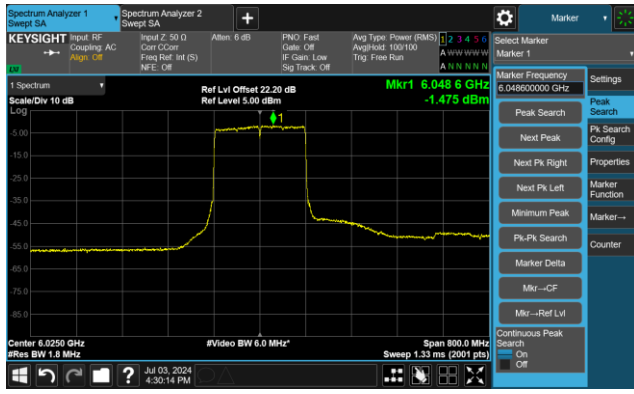

The Mask Data

Channel 183 (6865MHz)

The Reference Level

The Mask Data

802.11ax-HE80 - Ant 1

Channel 199 (6945MHz)

The Reference Level

The Mask Data

Channel 215 (7025MHz)

The Reference Level

The Mask Data

802.11ax-HE160 - Ant 1

Channel 15 (6025MHz)

The Reference Level

The Mask Data

Channel 47 (6185MHz)

The Reference Level

The Mask Data

Channel 79 (6345MHz)

The Reference Level

The Mask Data

802.11ax-HE160 - Ant 1

Channel 111 (6505MHz)

The Reference Level