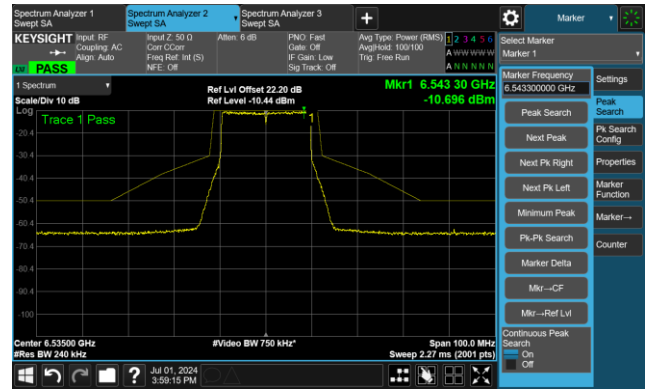

The Reference Level

The Mask Data

Channel 93 (6415MHz)

The Reference Level

The Mask Data

802.11be-EHT20 - Ant 1

Channel 97 (6435MHz)

The Reference Level

The Mask Data

Channel 105 (6475MHz)

The Reference Level

The Mask Data

Channel 113 (6515MHz)

The Reference Level

The Mask Data

802.11be-EHT20 - Ant 1

Channel 117 (6535MHz)

The Reference Level

The Mask Data

Channel 149 (6695MHz)

The Reference Level

The Mask Data

Channel 181 (6855MHz)

The Reference Level