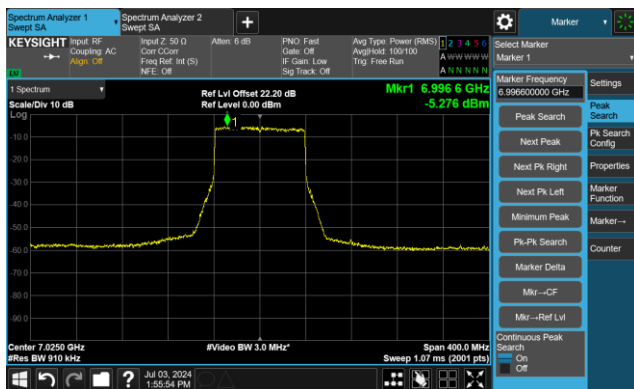

The Reference Level

The Mask Data

802.11ax-HE80 - Ant 1

Channel 151 (6705MHz)

The Reference Level

The Mask Data

Channel 167 (6785MHz)

The Reference Level

The Mask Data

Channel 183 (6865MHz)

The Reference Level

The Mask Data

802.11ax-HE80 - Ant 1

Channel 199 (6945MHz)

The Reference Level

The Mask Data

Channel 215 (7025MHz)

The Reference Level

The Mask Data

802.11ax-HE160 - Ant 1

Channel 15 (6025MHz)

The Reference Level

The Mask Data

Channel 47 (6185MHz)