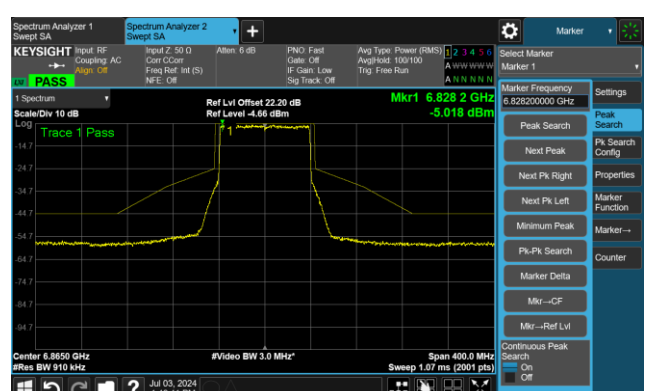

The Reference Level

The Mask Data

802.11ax-HE80 - Ant 1

Channel 151 (6705MHz)

The Reference Level

The Mask Data

Channel 167 (6785MHz)

The Reference Level

The Mask Data

Channel 183 (6865MHz)

The Reference Level

The Mask Data

802.11ax-HE80 - Ant 1

Channel 199 (6945MHz)

The Reference Level

The Mask Data

Channel 215 (7025MHz)

The Reference Level

The Mask Data

802.11ax-HE160 - Ant 1

Channel 15 (6025MHz)

The Reference Level

The Mask Data

Channel 47 (6185MHz)