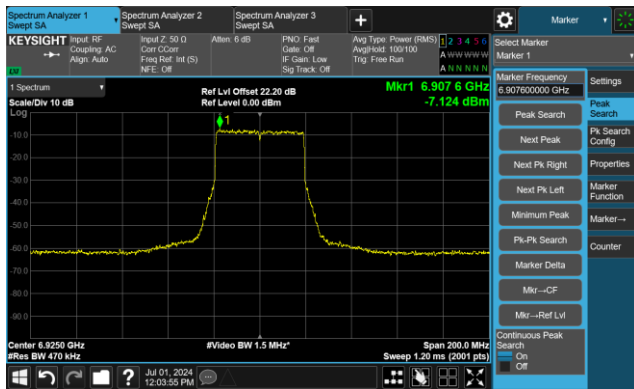

802.11ax-HE40 - Ant 1

Channel 187 (6885MHz)

The Reference Level

The Mask Data

Channel 195 (6925MHz)

The Reference Level

The Mask Data

Channel 211 (7005MHz)

The Reference Level

The Mask Data

802.11ax-HE40 - Ant 1

Channel 227 (7085MHz)

The Reference Level

The Mask Data

802.11ax-HE80 - Ant 1

Channel 7 (5985MHz)

The Reference Level

The Mask Data

Channel 55 (6225MHz)

The Reference Level

The Mask Data

Channel 87 (6385MHz)

The Reference Level

The Mask Data