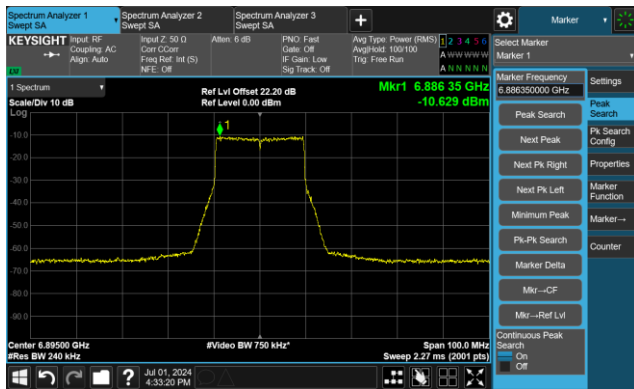

Channel 117 (6535MHz)

The Reference Level

The Mask Data

Channel 149 (6695MHz)

The Reference Level

The Mask Data

Channel 181 (6855MHz)

The Reference Level

The Mask Data

802.11be-EHT20 - Ant 1

Channel 185 (6875MHz)

The Reference Level

The Mask Data

Channel 189 (6895MHz)

The Reference Level

The Mask Data

Channel 209 (6995MHz)

The Reference Level

The Mask Data

802.11be-EHT20 - Ant 1

Channel 229 (7095MHz)

The Reference Level

The Mask Data