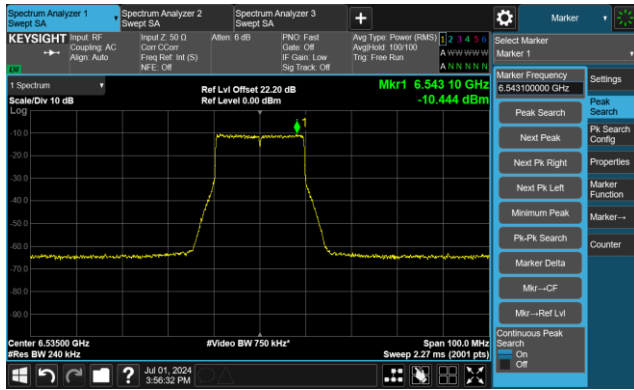

The Reference Level

The Mask Data

Channel 93 (6415MHz)

The Reference Level

The Mask Data

802.11be-EHT20 - Ant 1

Channel 97 (6435MHz)

The Reference Level

The Mask Data

Channel 105 (6475MHz)

The Reference Level

The Mask Data

Channel 113 (6515MHz)

The Reference Level

The Mask Data

802.11be-EHT20 - Ant 1

Channel 117 (6535MHz)

The Reference Level

The Mask Data

Channel 149 (6695MHz)

The Reference Level

The Mask Data

Channel 181 (6855MHz)

The Reference Level