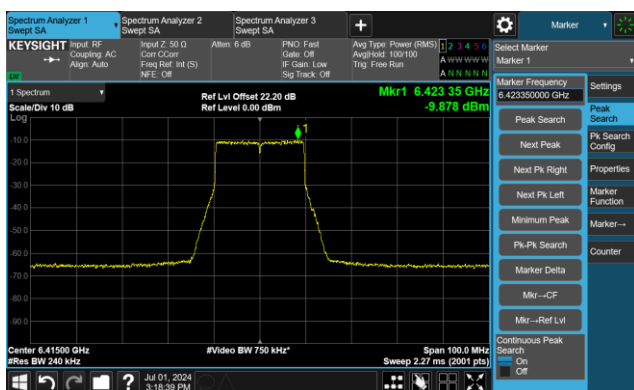

Channel 207 (6985MHz)

The Reference Level

The Mask Data

802.11be-EHT20 - Ant 1

Channel 1 (5955MHz)

The Reference Level

The Mask Data

Channel 49 (6195MHz)

The Reference Level

The Mask Data

Channel 93 (6415MHz)

The Reference Level

The Mask Data

802.11be-EHT20 - Ant 1

Channel 97 (6435MHz)

The Reference Level

The Mask Data

Channel 105 (6475MHz)

The Reference Level

The Mask Data

Channel 113 (6515MHz)

The Reference Level

The Mask Data

802.11be-EHT20 - Ant 1

Channel 117 (6535MHz)

The Reference Level

The Mask Data

Channel 149 (6695MHz)

The Reference Level

The Mask Data

Channel 181 (6855MHz)

The Reference Level