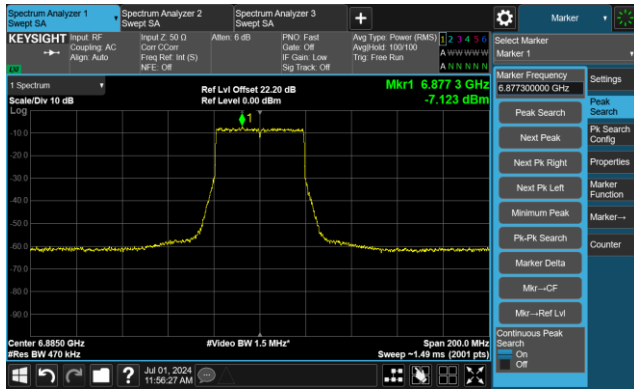

802.11ax-HE40 - Ant 1

Channel 187 (6885MHz)

The Reference Level

The Mask Data

Channel 195 (6925MHz)

The Reference Level

The Mask Data

Channel 211 (7005MHz)

The Reference Level

The Mask Data

802.11ax-HE40 - Ant 1

Channel 227 (7085MHz)

The Reference Level

The Mask Data

802.11ax-HE80 - Ant 1

Channel 7 (5985MHz)

The Reference Level

The Mask Data

Channel 55 (6225MHz)

The Reference Level

The Mask Data

Channel 87 (6385MHz)

The Reference Level

The Mask Data