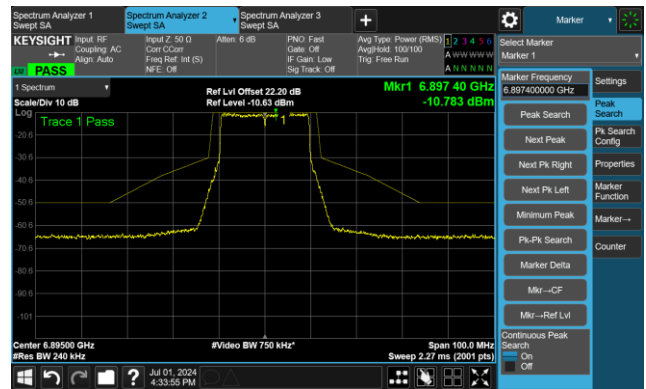

Channel 117 (6535MHz)

The Reference Level

The Mask Data

Channel 149 (6695MHz)

The Reference Level

The Mask Data

Channel 181 (6855MHz)

The Reference Level

The Mask Data

802.11be-EHT20 - Ant 1

Channel 185 (6875MHz)

The Reference Level

The Mask Data

Channel 189 (6895MHz)

The Reference Level

The Mask Data

Channel 209 (6995MHz)

The Reference Level

The Mask Data

802.11be-EHT20 - Ant 1

Channel 229 (7095MHz)

The Reference Level

The Mask Data