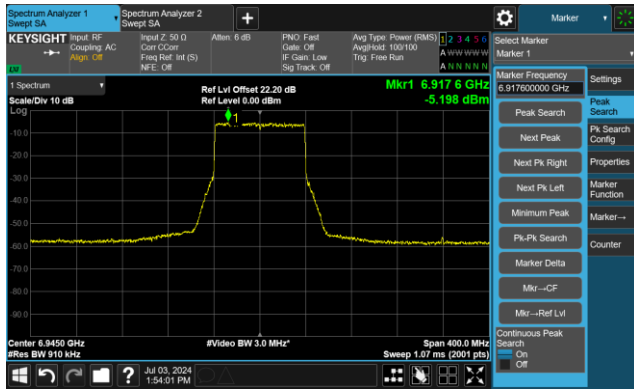

The Reference Level

The Mask Data

802.11ax-HE80 - Ant 1

Channel 151 (6705MHz)

The Reference Level

The Mask Data

Channel 167 (6785MHz)

The Reference Level

The Mask Data

Channel 183 (6865MHz)

The Reference Level

The Mask Data

802.11ax-HE80 - Ant 1

Channel 199 (6945MHz)

The Reference Level

The Mask Data

Channel 215 (7025MHz)

The Reference Level

The Mask Data

802.11ax-HE160 - Ant 1

Channel 15 (6025MHz)

The Reference Level

The Mask Data

Channel 47 (6185MHz)