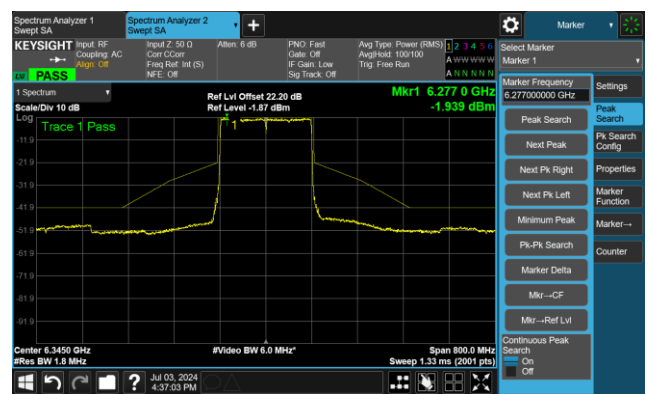

Channel 215 (7025MHz)

The Reference Level

The Mask Data

802.11ax-HE160 - Ant 1

Channel 15 (6025MHz)

The Reference Level

The Mask Data

Channel 47 (6185MHz)

The Reference Level

The Mask Data

Channel 79 (6345MHz)

The Reference Level

The Mask Data

802.11ax-HE160 - Ant 1

Channel 111 (6505MHz)

The Reference Level

The Mask Data

Channel 143 (6665MHz)

The Reference Level

The Mask Data

Channel 175 (6825MHz)

The Reference Level

The Mask Data

802.11ax-HE160 - Ant 1

Channel 207 (6985MHz)

The Reference Level

The Mask Data

802.11be-EHT20 - Ant 1

Channel 1 (5955MHz)

The Reference Level

The Mask Data

Channel 49 (6195MHz)