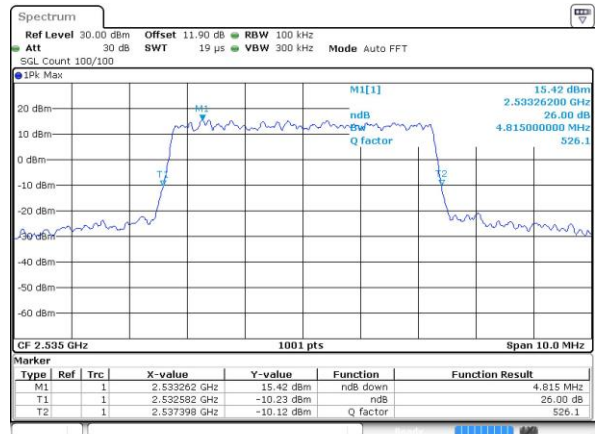

Mode	LTE Band 7 : 26dB BW(MHz)											
BW	1.4MHz		3MHz		5MHz		10MHz		15MHz		20MHz	
Mod.	QPSK	16QAM	QPSK	16QAM	QPSK	16QAM	QPSK	16QAM	QPSK	16QAM	QPSK	16QAM
Lowest CH	-	-	-	-	4.86	4.90	9.69	9.71	14.75	14.54	20.26	20.14
Middle CH	-	-	-	-	4.93	4.82	9.91	9.83	14.42	14.30	20.18	20.10
Highest CH	-	-	-	-	4.90	4.93	9.71	9.95	14.60	14.39	20.22	20.26
Mode	LTE Band 7 : 26dB BW(MHz)											
BW	1.4MHz		3MHz		5MHz		10MHz		15MHz		20MHz	
Mod.	-	64QAM	-	64QAM	-	64QAM	-	64QAM	-	64QAM	-	64QAM
Lowest CH	-	-	-	-	-	4.94	-	9.69	-	14.27	-	20.06
Middle CH	-	-	-	-	-	4.93	-	9.81	-	14.45	-	20.02
Highest CH	-	-	-	-	-	4.89	-	9.75	-	14.54	-	20.06

LTE Band 7

Lowest Channel / 5MHz / QPSK

Date: 15 MAY 2017 22:03:44

Lowest Channel / 5MHz / 16QAM

Date: 15 MAY 2017 22:03:54

Middle Channel / 5MHz / QPSK

Date: 15 MAY 2017 22:10:51

Middle Channel / 5MHz / 16QAM

Date: 15 MAY 2017 22:11:02

Highest Channel / 5MHz / QPSK

Date: 15 MAY 2017 22:13:20

Highest Channel / 5MHz / 16QAM

Date: 15 MAY 2017 22:13:31

LTE Band 7

Lowest Channel / 10MHz / QPSK

Date: 15 MAY 2017 22:20:28