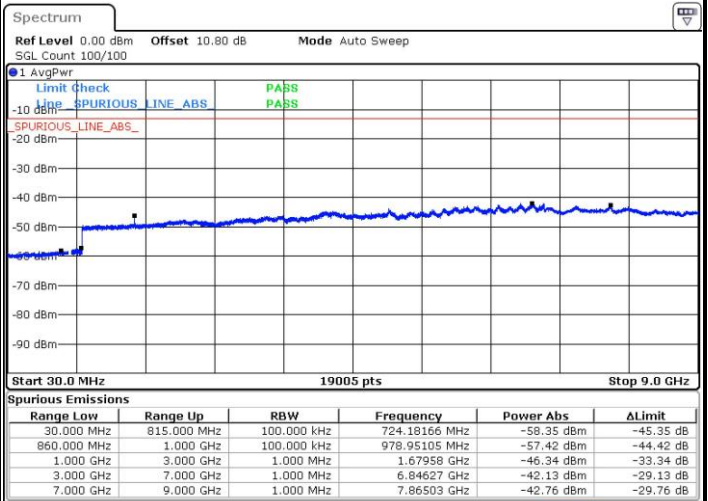

LTE Band 5 / 10MHz

Middle Channel / QPSK

Middle Channel / 16QAM

Date: 15.MAY.2017 17:22:09

Date: 15.MAY.2017 17:23:04

Highest Channel / QPSK

Highest Channel / 16QAM

Date: 15.MAY.2017 17:31:15

Date: 15.MAY.2017 17:32:09

LTE Band 5 / 1.4MHz

Lowest Channel / 64QAM

Date: 29.MAY.2017 11:44:01

Middle Channel / 64QAM

Date: 29.MAY.2017 11:45:16

LTE Band 5 / 1.4MHz

Highest Channel / 64QAM