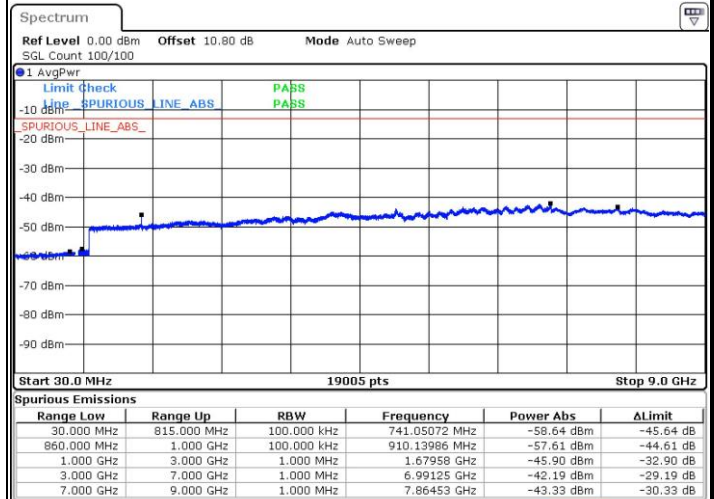

LTE Band 5 / 3MHz

Lowest Channel / 64QAM

LTE Band 5 / 3MHz

Middle Channel / 64QAM

Date: 29.MAY.2017 11:14:12

Highest Channel / 64QAM

Date: 29.MAY.2017 11:18:45

**LTE Band 5 / 5MHz**

**Lowest Channel / 64QAM**

Date: 29.MAY.2017 11:23:18

**Middle Channel / 64QAM**

Date: 29.MAY.2017 11:24:33

LTE Band 5 / 5MHz

Highest Channel / 64QAM

LTE Band 5 / 10MHz

Lowest Channel / 64QAM

LTE Band 5 / 10MHz

Middle Channel / 64QAM

Date: 29.MAY.2017 11:34:54

Highest Channel / 64QAM

Date: 29.MAY.2017 11:39:27

Frequency Stability

Test Conditions		LTE Band 5 (QPSK) / Middle Channel	Limit
Temperature (°C)	Voltage (Volt)	BW 10MHz	2.5ppm
		Deviation (ppm)	Result
50	Normal Voltage	0.0004	PASS
40	Normal Voltage	0.0146	
30	Normal Voltage	0.0112	
20(Ref.)	Normal Voltage	0.0000	
10	Normal Voltage	0.0155	
0	Normal Voltage	0.0006	
-10	Normal Voltage	0.0114	
-20	Normal Voltage	0.0093	
-30	Normal Voltage	0.0002	
20	Maximum Voltage	0.0016	
20	Normal Voltage	0.0000	
20	Battery End Point	0.0091	

Note:

1. Normal Voltage =3.8 V. ; Battery End Point (BEP) =3.5 V. ; Maximum Voltage =4.2 V.
2. Note: The frequency fundamental emissions stay within the authorized frequency block.