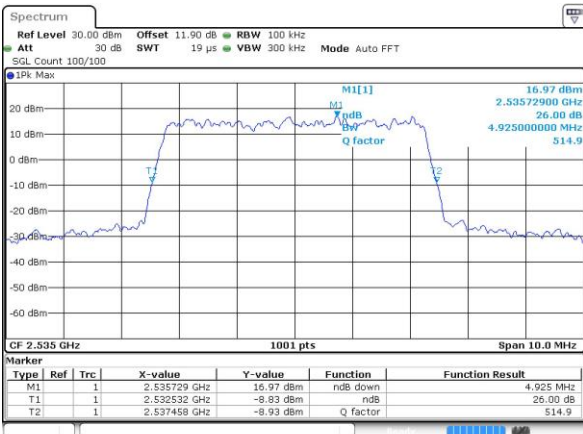

Date: 29 MAY 2017 02:15:46

Middle Channel / Full RB

Date: 29 MAY 2017 02:15:55

Highest Channel / 1RB

Date: 29 MAY 2017 02:16:05

Highest Channel / Full RB

Date: 29 MAY 2017 02:16:15

**26dB Bandwidth**

Mode	LTE Band 7 : 26dB BW(MHz)											
BW	1.4MHz		3MHz		5MHz		10MHz		15MHz		20MHz	
Mod.	QPSK	16QAM	QPSK	16QAM	QPSK	16QAM	QPSK	16QAM	QPSK	16QAM	QPSK	16QAM
Lowest CH	-	-	-	-	4.86	4.90	9.69	9.71	14.75	14.54	20.26	20.14
Middle CH	-	-	-	-	4.93	4.82	9.91	9.83	14.42	14.30	20.18	20.10
Highest CH	-	-	-	-	4.90	4.93	9.71	9.95	14.60	14.39	20.22	20.26
Mode	LTE Band 7 : 26dB BW(MHz)											
BW	1.4MHz		3MHz		5MHz		10MHz		15MHz		20MHz	
Mod.	-	64QAM	-	64QAM	-	64QAM	-	64QAM	-	64QAM	-	64QAM
Lowest CH	-	-	-	-	-	4.94	-	9.69	-	14.27	-	20.06
Middle CH	-	-	-	-	-	4.93	-	9.81	-	14.45	-	20.02
Highest CH	-	-	-	-	-	4.89	-	9.75	-	14.54	-	20.06

LTE Band 7

Lowest Channel / 5MHz / QPSK

Date: 15 MAY 2017 22:03:44

Lowest Channel / 5MHz / 16QAM

Date: 15 MAY 2017 22:03:54

Middle Channel / 5MHz / QPSK

Date: 15 MAY 2017 22:10:51

Middle Channel / 5MHz / 16QAM

Date: 15 MAY 2017 22:11:02

Highest Channel / 5MHz / QPSK

Date: 15 MAY 2017 22:13:20

Highest Channel / 5MHz / 16QAM

Date: 15 MAY 2017 22:13:31

LTE Band 7

Lowest Channel / 10MHz / QPSK

Date: 15 MAY 2017 22:20:28