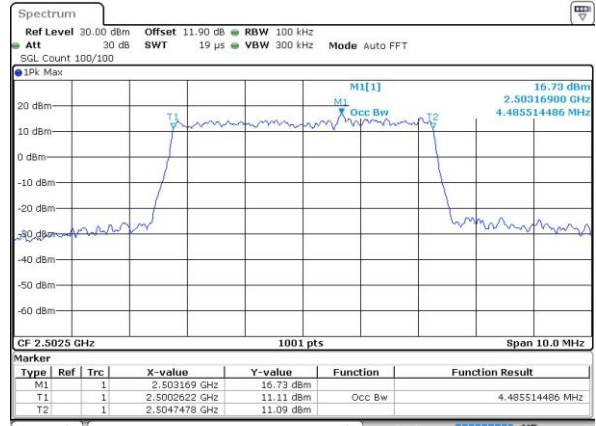

Lowest Channel / 5MHz / 16QAM

Date: 15 MAY 2017 22:03:33