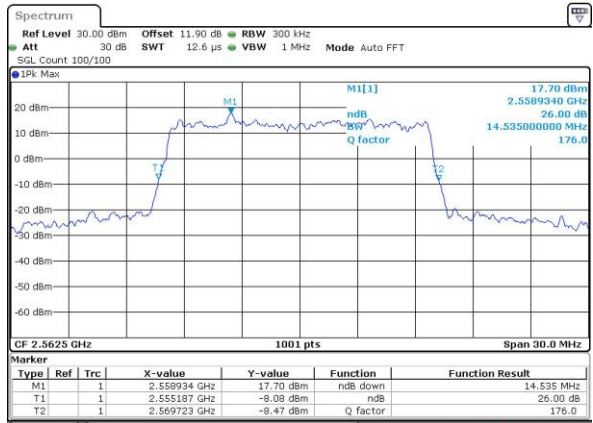

Highest Channel / 20MHz / QPSK

Date: 15 MAY 2017 23:03:34

Highest Channel / 20MHz / 16QAM

Date: 15 MAY 2017 23:03:44

LTE Band 7

Lowest Channel / 5MHz / 64QAM

Date: 29 MAY 2017 01:41:25

Middle Channel / 5MHz / 64QAM

Date: 29 MAY 2017 01:44:59

Highest Channel / 5MHz / 64QAM

Date: 29 MAY 2017 01:46:13

LTE Band 7

Lowest Channel / 10MHz / 64QAM

Date: 29 MAY 2017 01:48:47

Middle Channel / 10MHz / 64QAM

Date: 29 MAY 2017 01:53:21

Highest Channel / 10MHz / 64QAM

Date: 29 MAY 2017 01:54:35

LTE Band 7

Lowest Channel / 15MHz / 64QAM

Date: 29 MAY 2017 01:58:09

Middle Channel / 15MHz / 64QAM

Date: 29 MAY 2017 02:01:43

Highest Channel / 15MHz / 64QAM

Date: 29 MAY 2017 02:02:57

LTE Band 7

Lowest Channel / 20MHz / 64QAM

Date: 29 MAY 2017 02:06:31

Middle Channel / 20MHz / 64QAM

Date: 29 MAY 2017 02:10:05

Highest Channel / 20MHz / 64QAM

Date: 29 MAY 2017 02:11:19