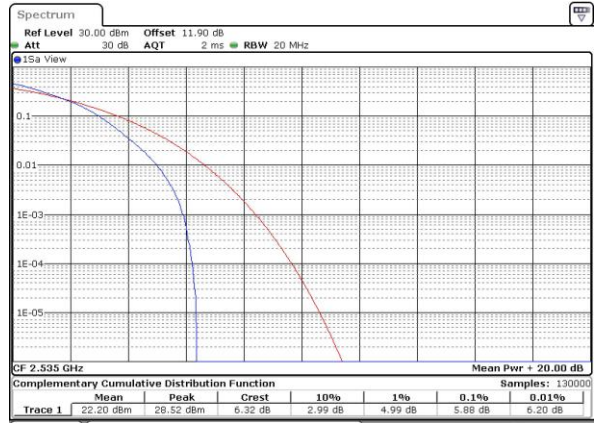

Lowest Channel / Full RB

Date: 15 MAY 2017 23:10:48

Middle Channel / 1RB

Date: 15 MAY 2017 23:11:00

Middle Channel / Full RB

Date: 15 MAY 2017 23:11:10

Highest Channel / 1RB

Date: 15 MAY 2017 23:13:51

Highest Channel / Full RB

Date: 15 MAY 2017 23:13:30

LTE Band 7 / 20MHz / 64QAM

Lowest Channel / 1RB

Date: 29 MAY 2017 02:15:27

Lowest Channel / Full RB

Date: 29 MAY 2017 02:15:36

Middle Channel / 1RB

Date: 29 MAY 2017 02:15:46

Middle Channel / Full RB

Date: 29 MAY 2017 02:15:55

Highest Channel / 1RB

Date: 29 MAY 2017 02:16:05

Highest Channel / Full RB

Date: 29 MAY 2017 02:16:15

**26dB Bandwidth**

Mode	LTE Band 7 : 26dB BW(MHz)											
BW	1.4MHz		3MHz		5MHz		10MHz		15MHz		20MHz	
Mod.	QPSK	16QAM	QPSK	16QAM	QPSK	16QAM	QPSK	16QAM	QPSK	16QAM	QPSK	16QAM
Lowest CH	-	-	-	-	4.86	4.90	9.69	9.71	14.75	14.54	20.26	20.14
Middle CH	-	-	-	-	4.93	4.82	9.91	9.83	14.42	14.30	20.18	20.10
Highest CH	-	-	-	-	4.90	4.93	9.71	9.95	14.60	14.39	20.22	20.26
Mode	LTE Band 7 : 26dB BW(MHz)											
BW	1.4MHz		3MHz		5MHz		10MHz		15MHz		20MHz	
Mod.	-	64QAM	-	64QAM	-	64QAM	-	64QAM	-	64QAM	-	64QAM
Lowest CH	-	-	-	-	-	4.94	-	9.69	-	14.27	-	20.06
Middle CH	-	-	-	-	-	4.93	-	9.81	-	14.45	-	20.02
Highest CH	-	-	-	-	-	4.89	-	9.75	-	14.54	-	20.06