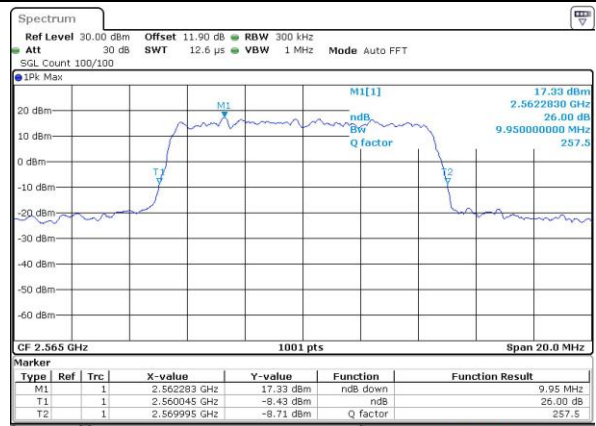

Date: 15 MAY 2017 22:11:02

Highest Channel / 5MHz / QPSK

Date: 15 MAY 2017 22:13:20

Highest Channel / 5MHz / 16QAM

Date: 15 MAY 2017 22:13:31

LTE Band 7

Lowest Channel / 10MHz / QPSK

Date: 15 MAY 2017 22:20:28

Lowest Channel / 10MHz / 16QAM

Date: 15 MAY 2017 22:20:39

Middle Channel / 10MHz / QPSK

Date: 15 MAY 2017 22:27:36

Middle Channel / 10MHz / 16QAM

Date: 15 MAY 2017 22:27:47

Highest Channel / 10MHz / QPSK

Date: 15 MAY 2017 22:30:05

Highest Channel / 10MHz / 16QAM

Date: 15 MAY 2017 22:30:15

LTE Band 7

Lowest Channel / 15MHz / QPSK

Date: 15 MAY 2017 22:37:13

Lowest Channel / 15MHz / 16QAM

Date: 15 MAY 2017 22:37:23

Middle Channel / 15MHz / QPSK