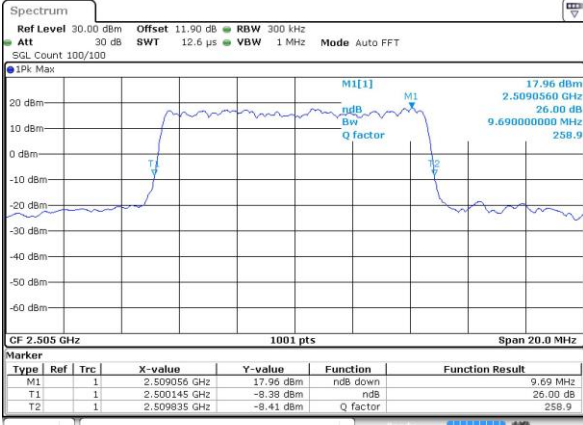

LTE Band 7

Lowest Channel / 5MHz / QPSK

Date: 15 MAY 2017 22:03:44

Lowest Channel / 5MHz / 16QAM

Date: 15 MAY 2017 22:03:54

Middle Channel / 5MHz / QPSK

Date: 15 MAY 2017 22:10:51

Middle Channel / 5MHz / 16QAM

Date: 15 MAY 2017 22:11:02

Highest Channel / 5MHz / QPSK

Date: 15 MAY 2017 22:13:20

Highest Channel / 5MHz / 16QAM

Date: 15 MAY 2017 22:13:31

LTE Band 7

Lowest Channel / 10MHz / QPSK

Date: 15 MAY 2017 22:20:28