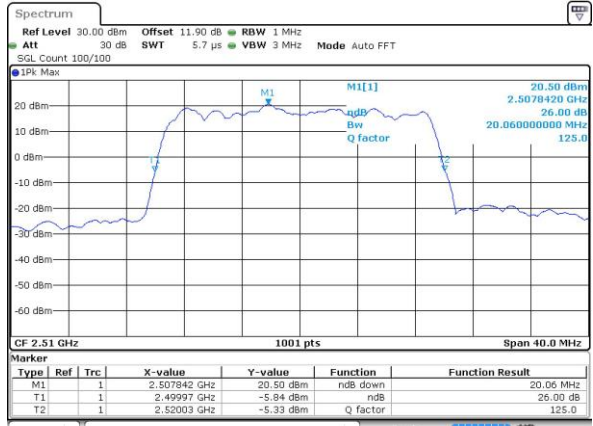

Highest Channel / 20MHz / QPSK

Date: 15 MAY 2017 23:03:34

Highest Channel / 20MHz / 16QAM

Date: 15 MAY 2017 23:03:44

LTE Band 7

Lowest Channel / 5MHz / 64QAM

Date: 29 MAY 2017 01:41:25

Middle Channel / 5MHz / 64QAM

Date: 29 MAY 2017 01:44:59

Highest Channel / 5MHz / 64QAM

Date: 29 MAY 2017 01:46:13

LTE Band 7

Lowest Channel / 10MHz / 64QAM

Date: 29 MAY 2017 01:48:47

Middle Channel / 10MHz / 64QAM

Date: 29 MAY 2017 01:53:21

Highest Channel / 10MHz / 64QAM

Date: 29 MAY 2017 01:54:35

LTE Band 7

Lowest Channel / 15MHz / 64QAM

Date: 29 MAY 2017 01:58:09

Middle Channel / 15MHz / 64QAM

Date: 29 MAY 2017 02:01:43

Highest Channel / 15MHz / 64QAM

Date: 29 MAY 2017 02:02:57

LTE Band 7

Lowest Channel / 20MHz / 64QAM

Date: 29 MAY 2017 02:06:31

Middle Channel / 20MHz / 64QAM

Date: 29 MAY 2017 02:10:05

Highest Channel / 20MHz / 64QAM

Date: 29 MAY 2017 02:11:19