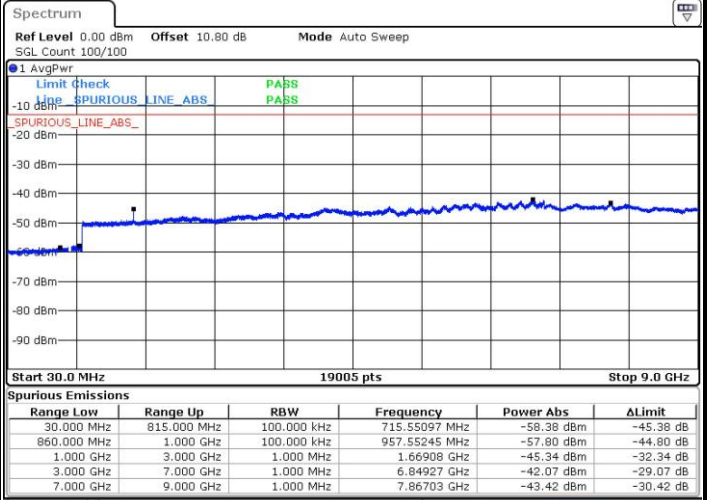

Date: 15.MAY.2017 17:32:09

LTE Band 5 / 1.4MHz

Lowest Channel / 64QAM

Date: 29.MAY.2017 11:44:01

Middle Channel / 64QAM

Date: 29.MAY.2017 11:45:16

LTE Band 5 / 1.4MHz

Highest Channel / 64QAM

LTE Band 5 / 3MHz

Lowest Channel / 64QAM

LTE Band 5 / 3MHz

Middle Channel / 64QAM

Date: 29.MAY.2017 11:14:12

Highest Channel / 64QAM

Date: 29.MAY.2017 11:18:45

**LTE Band 5 / 5MHz**

**Lowest Channel / 64QAM**

Date: 29.MAY.2017 11:23:18

**Middle Channel / 64QAM**

Date: 29.MAY.2017 11:24:33

LTE Band 5 / 5MHz

Highest Channel / 64QAM

LTE Band 5 / 10MHz

Lowest Channel / 64QAM

LTE Band 5 / 10MHz

Middle Channel / 64QAM

Date: 29.MAY.2017 11:34:54

Highest Channel / 64QAM

Date: 29.MAY.2017 11:39:27

Frequency Stability

Test Conditions		LTE Band 5 (QPSK) / Middle Channel	Limit
Temperature (°C)	Voltage (Volt)	BW 10MHz	2.5ppm
		Deviation (ppm)	Result
50	Normal Voltage	0.0004	PASS
40	Normal Voltage	0.0146	
30	Normal Voltage	0.0112	
20(Ref.)	Normal Voltage	0.0000	
10	Normal Voltage	0.0155	
0	Normal Voltage	0.0006	
-10	Normal Voltage	0.0114	
-20	Normal Voltage	0.0093	
-30	Normal Voltage	0.0002	
20	Maximum Voltage	0.0016	
20	Normal Voltage	0.0000	
20	Battery End Point	0.0091	