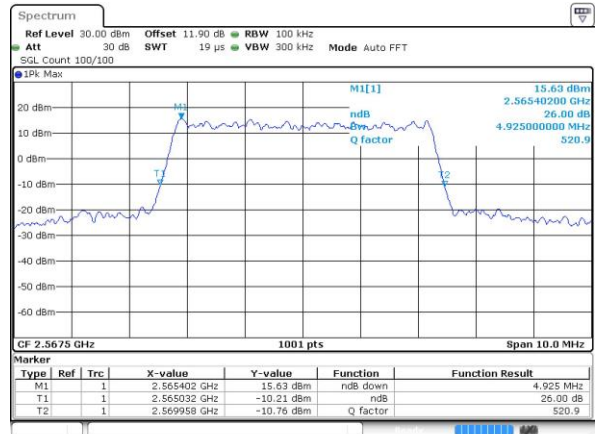

Mode	LTE Band 7 : 26dB BW(MHz)											
BW	1.4MHz		3MHz		5MHz		10MHz		15MHz		20MHz	
Mod.	QPSK	16QAM	QPSK	16QAM	QPSK	16QAM	QPSK	16QAM	QPSK	16QAM	QPSK	16QAM
Lowest CH	-	-	-	-	4.86	4.90	9.69	9.71	14.75	14.54	20.26	20.14
Middle CH	-	-	-	-	4.93	4.82	9.91	9.83	14.42	14.30	20.18	20.10
Highest CH	-	-	-	-	4.90	4.93	9.71	9.95	14.60	14.39	20.22	20.26
Mode	LTE Band 7 : 26dB BW(MHz)											
BW	1.4MHz		3MHz		5MHz		10MHz		15MHz		20MHz	
Mod.	-	64QAM	-	64QAM	-	64QAM	-	64QAM	-	64QAM	-	64QAM
Lowest CH	-	-	-	-	-	4.94	-	9.69	-	14.27	-	20.06
Middle CH	-	-	-	-	-	4.93	-	9.81	-	14.45	-	20.02
Highest CH	-	-	-	-	-	4.89	-	9.75	-	14.54	-	20.06

LTE Band 7

Lowest Channel / 5MHz / QPSK

Date: 15 MAY 2017 22:03:44

Lowest Channel / 5MHz / 16QAM

Date: 15 MAY 2017 22:03:54

Middle Channel / 5MHz / QPSK

Date: 15 MAY 2017 22:10:51

Middle Channel / 5MHz / 16QAM

Date: 15 MAY 2017 22:11:02

Highest Channel / 5MHz / QPSK

Date: 15 MAY 2017 22:13:20

Highest Channel / 5MHz / 16QAM

Date: 15 MAY 2017 22:13:31

LTE Band 7

Lowest Channel / 10MHz / QPSK

Date: 15 MAY 2017 22:20:28