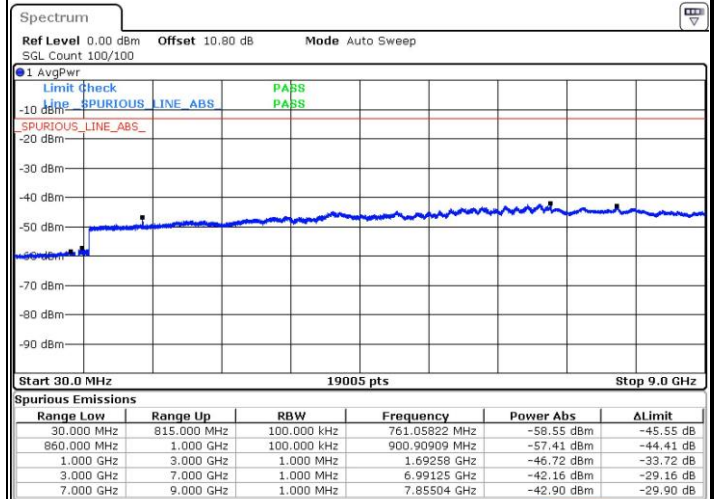

Date: 15.MAY.2017 17:32:09

LTE Band 5 / 1.4MHz

Lowest Channel / 64QAM

Date: 29.MAY.2017 11:44:01

Middle Channel / 64QAM

Date: 29.MAY.2017 11:45:16

LTE Band 5 / 1.4MHz

Highest Channel / 64QAM

LTE Band 5 / 3MHz

Lowest Channel / 64QAM

LTE Band 5 / 3MHz

Middle Channel / 64QAM

Date: 29.MAY.2017 11:14:12

Highest Channel / 64QAM

Date: 29.MAY.2017 11:18:45

**LTE Band 5 / 5MHz**

**Lowest Channel / 64QAM**

Date: 29.MAY.2017 11:23:18

**Middle Channel / 64QAM**

Date: 29.MAY.2017 11:24:33

LTE Band 5 / 5MHz

Highest Channel / 64QAM

LTE Band 5 / 10MHz

Lowest Channel / 64QAM

LTE Band 5 / 10MHz

Middle Channel / 64QAM

Date: 29.MAY.2017 11:34:54

Highest Channel / 64QAM

Date: 29.MAY.2017 11:39:27

Frequency Stability

Test Conditions		LTE Band 5 (QPSK) / Middle Channel	Limit
Temperature (°C)	Voltage (Volt)	BW 10MHz	2.5ppm
		Deviation (ppm)	Result
50	Normal Voltage	0.0004	PASS
40	Normal Voltage	0.0146	
30	Normal Voltage	0.0112	
20(Ref.)	Normal Voltage	0.0000	
10	Normal Voltage	0.0155	
0	Normal Voltage	0.0006	
-10	Normal Voltage	0.0114	
-20	Normal Voltage	0.0093	
-30	Normal Voltage	0.0002	
20	Maximum Voltage	0.0016	
20	Normal Voltage	0.0000	
20	Battery End Point	0.0091	