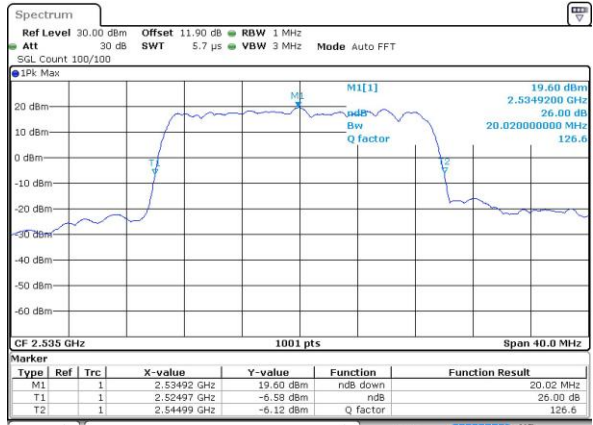

Date: 29 MAY 2017 01:44:59

Highest Channel / 5MHz / 64QAM

Date: 29 MAY 2017 01:46:13

LTE Band 7

Lowest Channel / 10MHz / 64QAM

Date: 29 MAY 2017 01:48:47

Middle Channel / 10MHz / 64QAM

Date: 29 MAY 2017 01:53:21

Highest Channel / 10MHz / 64QAM

Date: 29 MAY 2017 01:54:35

LTE Band 7

Lowest Channel / 15MHz / 64QAM

Date: 29 MAY 2017 01:58:09

Middle Channel / 15MHz / 64QAM

Date: 29 MAY 2017 02:01:43

Highest Channel / 15MHz / 64QAM

Date: 29 MAY 2017 02:02:57

LTE Band 7

Lowest Channel / 20MHz / 64QAM

Date: 29 MAY 2017 02:06:31

Middle Channel / 20MHz / 64QAM

Date: 29 MAY 2017 02:10:05

Highest Channel / 20MHz / 64QAM

Date: 29 MAY 2017 02:11:19

**Occupied Bandwidth**

Mode	LTE Band 7 : 99%OBW(MHz)											
BW	1.4MHz		3MHz		5MHz		10MHz		15MHz		20MHz	
Mod.	QPSK	16QAM	QPSK	16QAM	QPSK	16QAM	QPSK	16QAM	QPSK	16QAM	QPSK	16QAM
Lowest CH	-	-	-	-	4.49	4.49	9.11	9.01	13.43	13.49	18.5	18.42
Middle CH	-	-	-	-	4.48	4.48	9.05	9.05	13.43	13.4	18.26	18.42
Highest CH	-	-	-	-	4.52	4.48	9.01	9.01	13.43	13.37	18.34	18.3
Mode	LTE Band 7 : 99%OBW(MHz)											
BW	1.4MHz		3MHz		5MHz		10MHz		15MHz		20MHz	
Mod.	-	64QAM	-	64QAM	-	64QAM	-	64QAM	-	64QAM	-	64QAM
Lowest CH	-	-	-	-	-	4.48	-	9.03	-	13.43	-	18.42
Middle CH	-	-	-	-	-	4.5	-	9.01	-	13.37	-	18.26
Highest CH	-	-	-	-	-	4.5	-	8.97	-	13.46	-	18.34