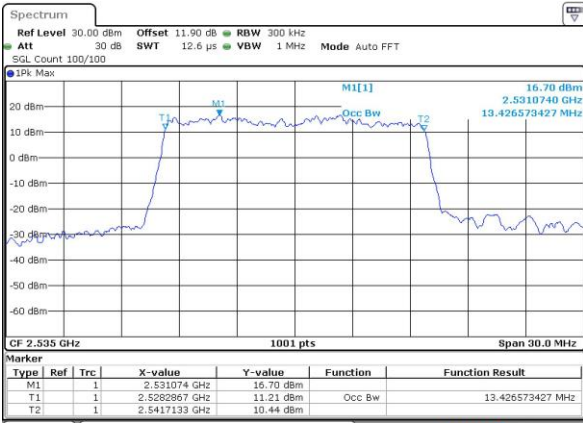

Date: 15 MAY 2017 22:10:41

Highest Channel / 5MHz / QPSK

Date: 15 MAY 2017 22:13:00

Highest Channel / 5MHz / 16QAM

Date: 15 MAY 2017 22:13:10

LTE Band 7

Lowest Channel / 10MHz / QPSK

Date: 15 MAY 2017 22:20:08

Lowest Channel / 10MHz / 16QAM

Date: 15 MAY 2017 22:20:18

Middle Channel / 10MHz / QPSK

Date: 15 MAY 2017 22:27:15

Middle Channel / 10MHz / 16QAM

Date: 15 MAY 2017 22:27:26

Highest Channel / 10MHz / QPSK

Date: 15 MAY 2017 22:29:44

Highest Channel / 10MHz / 16QAM

Date: 15 MAY 2017 22:29:55

LTE Band 7

Lowest Channel / 15MHz / QPSK

Date: 15 MAY 2017 22:36:52

Lowest Channel / 15MHz / 16QAM

Date: 15 MAY 2017 22:37:03

Middle Channel / 15MHz / QPSK

Date: 15 MAY 2017 22:44:00

Middle Channel / 15MHz / 16QAM

Date: 15 MAY 2017 22:44:10

Highest Channel / 15MHz / QPSK

Date: 15 MAY 2017 22:46:29

Highest Channel / 15MHz / 16QAM

Date: 15 MAY 2017 22:46:39