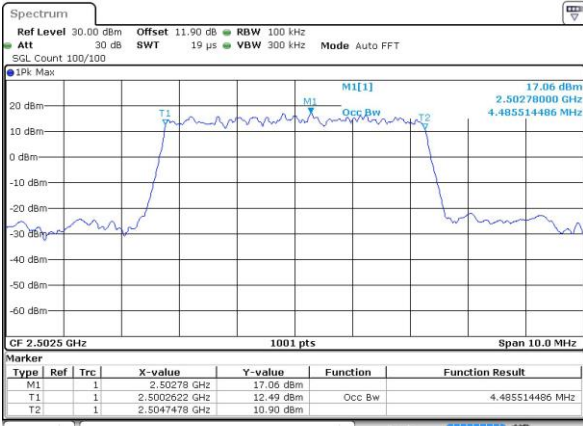

LTE Band 7

Lowest Channel / 5MHz / QPSK

Date: 15 MAY 2017 22:03:23