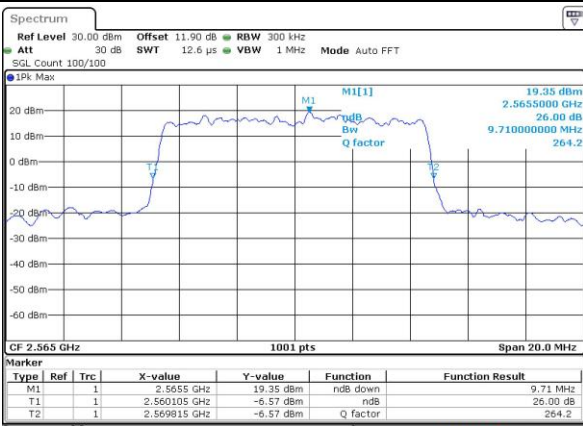

Date: 15 MAY 2017 22:11:02

Highest Channel / 5MHz / QPSK

Date: 15 MAY 2017 22:13:20

Highest Channel / 5MHz / 16QAM

Date: 15 MAY 2017 22:13:31

LTE Band 7

Lowest Channel / 10MHz / QPSK

Date: 15 MAY 2017 22:20:28

Lowest Channel / 10MHz / 16QAM

Date: 15 MAY 2017 22:20:39

Middle Channel / 10MHz / QPSK

Date: 15 MAY 2017 22:27:36

Middle Channel / 10MHz / 16QAM

Date: 15 MAY 2017 22:27:47

Highest Channel / 10MHz / QPSK

Date: 15 MAY 2017 22:30:05

Highest Channel / 10MHz / 16QAM

Date: 15 MAY 2017 22:30:15

LTE Band 7

Lowest Channel / 15MHz / QPSK

Date: 15 MAY 2017 22:37:13

Lowest Channel / 15MHz / 16QAM

Date: 15 MAY 2017 22:37:23

Middle Channel / 15MHz / QPSK