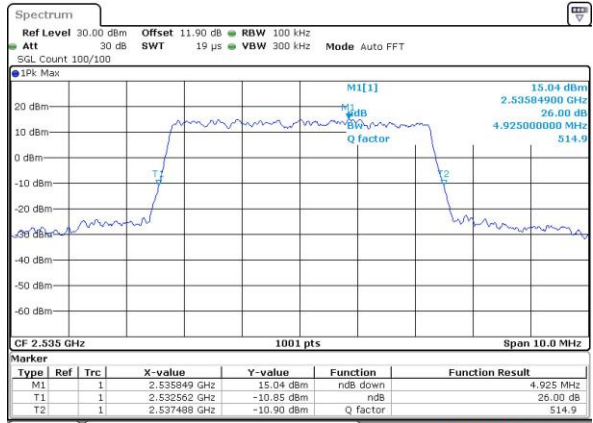

Lowest Channel / 20MHz / QPSK

Date: 15 MAY 2017 22:53:57

Lowest Channel / 20MHz / 16QAM

Date: 15 MAY 2017 22:54:08

Middle Channel / 20MHz / QPSK

Date: 15 MAY 2017 23:01:05

Middle Channel / 20MHz / 16QAM

Date: 15 MAY 2017 23:01:15

Highest Channel / 20MHz / QPSK

Date: 15 MAY 2017 23:03:34

Highest Channel / 20MHz / 16QAM

Date: 15 MAY 2017 23:03:44

LTE Band 7

Lowest Channel / 5MHz / 64QAM

Date: 29 MAY 2017 01:41:25

Middle Channel / 5MHz / 64QAM

Date: 29 MAY 2017 01:44:59

Highest Channel / 5MHz / 64QAM

Date: 29 MAY 2017 01:46:13

LTE Band 7

Lowest Channel / 10MHz / 64QAM

Date: 29 MAY 2017 01:48:47

Middle Channel / 10MHz / 64QAM

Date: 29 MAY 2017 01:53:21

Highest Channel / 10MHz / 64QAM

Date: 29 MAY 2017 01:54:35

LTE Band 7

Lowest Channel / 15MHz / 64QAM

Date: 29 MAY 2017 01:58:09

Middle Channel / 15MHz / 64QAM

Date: 29 MAY 2017 02:01:43

Highest Channel / 15MHz / 64QAM