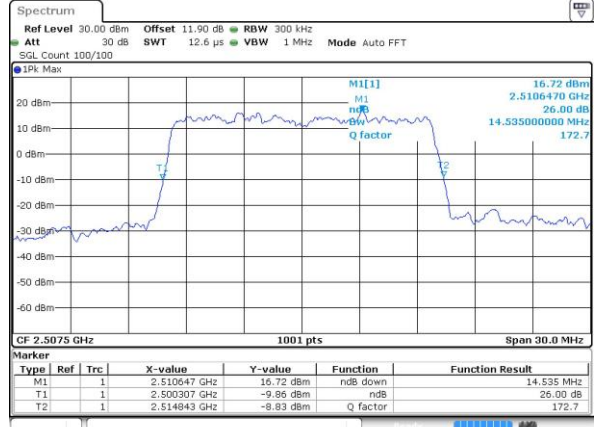

Highest Channel / 10MHz / 16QAM

Date: 15 MAY 2017 22:30:15

LTE Band 7

Lowest Channel / 15MHz / QPSK

Date: 15 MAY 2017 22:37:13

Lowest Channel / 15MHz / 16QAM

Date: 15 MAY 2017 22:37:23

Middle Channel / 15MHz / QPSK

Date: 15 MAY 2017 22:44:21

Middle Channel / 15MHz / 16QAM

Date: 15 MAY 2017 22:44:31

Highest Channel / 15MHz / QPSK

Date: 15 MAY 2017 22:46:50

Highest Channel / 15MHz / 16QAM

Date: 15 MAY 2017 22:47:00

LTE Band 7