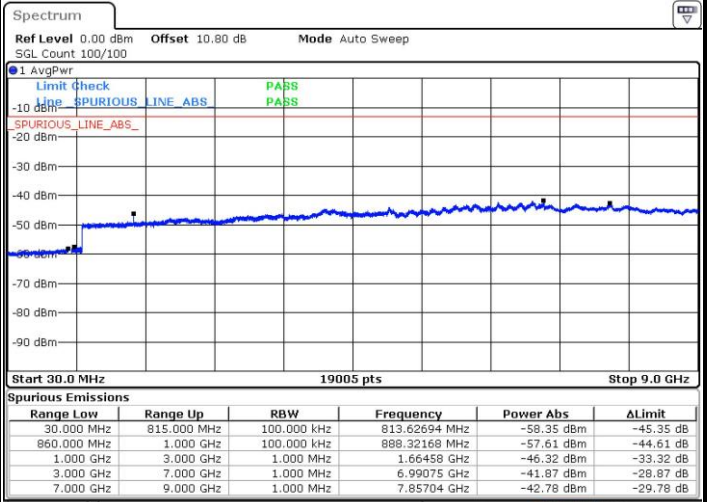

LTE Band 5 / 10MHz

Middle Channel / QPSK

Middle Channel / 16QAM

Date: 15.MAY.2017 17:22:09

Date: 15.MAY.2017 17:23:04

Highest Channel / QPSK

Highest Channel / 16QAM

Date: 15.MAY.2017 17:31:15

Date: 15.MAY.2017 17:32:09

LTE Band 5 / 1.4MHz

Lowest Channel / 64QAM

Date: 29.MAY.2017 11:44:01

Middle Channel / 64QAM

Date: 29.MAY.2017 11:45:16

LTE Band 5 / 1.4MHz

Highest Channel / 64QAM