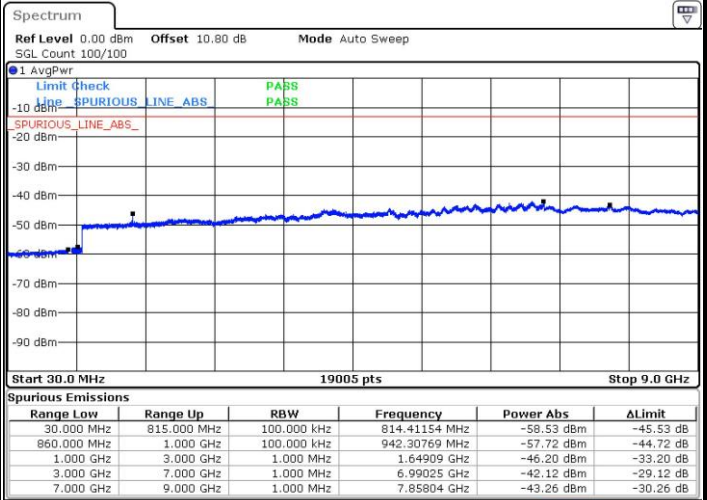

Date: 15.MAY.2017 17:32:09

LTE Band 5 / 1.4MHz

Lowest Channel / 64QAM

Date: 29.MAY.2017 11:44:01

Middle Channel / 64QAM

Date: 29.MAY.2017 11:45:16

LTE Band 5 / 1.4MHz

Highest Channel / 64QAM

LTE Band 5 / 3MHz

Lowest Channel / 64QAM

LTE Band 5 / 3MHz

Middle Channel / 64QAM

Date: 29.MAY.2017 11:14:12

Highest Channel / 64QAM

Date: 29.MAY.2017 11:18:45

**LTE Band 5 / 5MHz**

**Lowest Channel / 64QAM**

Date: 29.MAY.2017 11:23:18

**Middle Channel / 64QAM**

Date: 29.MAY.2017 11:24:33

LTE Band 5 / 5MHz

Highest Channel / 64QAM

LTE Band 5 / 10MHz

Lowest Channel / 64QAM

LTE Band 5 / 10MHz

Middle Channel / 64QAM

Date: 29.MAY.2017 11:34:54

Highest Channel / 64QAM

Date: 29.MAY.2017 11:39:27

Frequency Stability

Test Conditions		LTE Band 5 (QPSK) / Middle Channel	Limit
Temperature (°C)	Voltage (Volt)	BW 10MHz	2.5ppm
		Deviation (ppm)	Result
50	Normal Voltage	0.0004	PASS
40	Normal Voltage	0.0146	
30	Normal Voltage	0.0112	
20(Ref.)	Normal Voltage	0.0000	
10	Normal Voltage	0.0155	
0	Normal Voltage	0.0006	
-10	Normal Voltage	0.0114	
-20	Normal Voltage	0.0093	
-30	Normal Voltage	0.0002	
20	Maximum Voltage	0.0016	
20	Normal Voltage	0.0000	
20	Battery End Point	0.0091	