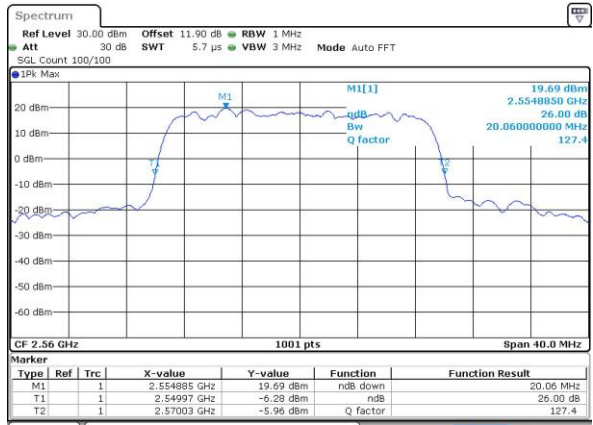

Highest Channel / 10MHz / 64QAM

Date: 29 MAY 2017 01:54:35

LTE Band 7

Lowest Channel / 15MHz / 64QAM

Date: 29 MAY 2017 01:58:09

Middle Channel / 15MHz / 64QAM

Date: 29 MAY 2017 02:01:43

Highest Channel / 15MHz / 64QAM

Date: 29 MAY 2017 02:02:57

LTE Band 7

Lowest Channel / 20MHz / 64QAM

Date: 29 MAY 2017 02:06:31

Middle Channel / 20MHz / 64QAM

Date: 29 MAY 2017 02:10:05

Highest Channel / 20MHz / 64QAM

Date: 29 MAY 2017 02:11:19

**Occupied Bandwidth**

Mode	LTE Band 7 : 99%OBW(MHz)											
BW	1.4MHz		3MHz		5MHz		10MHz		15MHz		20MHz	
Mod.	QPSK	16QAM	QPSK	16QAM	QPSK	16QAM	QPSK	16QAM	QPSK	16QAM	QPSK	16QAM
Lowest CH	-	-	-	-	4.49	4.49	9.11	9.01	13.43	13.49	18.5	18.42
Middle CH	-	-	-	-	4.48	4.48	9.05	9.05	13.43	13.4	18.26	18.42
Highest CH	-	-	-	-	4.52	4.48	9.01	9.01	13.43	13.37	18.34	18.3
Mode	LTE Band 7 : 99%OBW(MHz)											
BW	1.4MHz		3MHz		5MHz		10MHz		15MHz		20MHz	
Mod.	-	64QAM	-	64QAM	-	64QAM	-	64QAM	-	64QAM	-	64QAM
Lowest CH	-	-	-	-	-	4.48	-	9.03	-	13.43	-	18.42
Middle CH	-	-	-	-	-	4.5	-	9.01	-	13.37	-	18.26
Highest CH	-	-	-	-	-	4.5	-	8.97	-	13.46	-	18.34