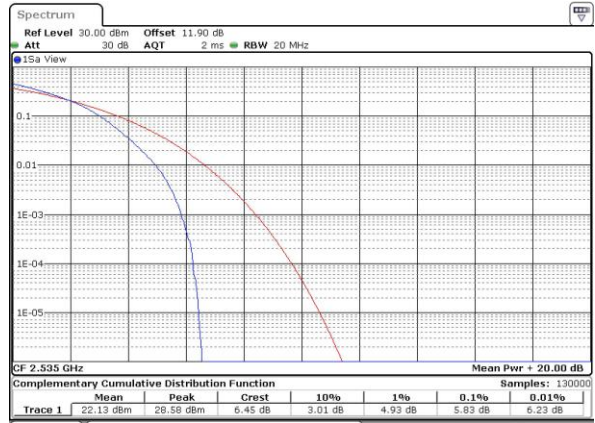

Date: 15 MAY 2017 23:12:13

Highest Channel / 1RB

Date: 15 MAY 2017 23:12:23

Highest Channel / Full RB

Date: 15 MAY 2017 23:12:36

LTE Band 7 / 20MHz / 16QAM

Lowest Channel / 1RB

Date: 15 MAY 2017 23:10:37

Lowest Channel / Full RB

Date: 15 MAY 2017 23:10:48

Middle Channel / 1RB

Date: 15 MAY 2017 23:11:00

Middle Channel / Full RB

Date: 15 MAY 2017 23:11:10

Highest Channel / 1RB

Date: 15 MAY 2017 23:13:51

Highest Channel / Full RB

Date: 15 MAY 2017 23:13:30

LTE Band 7 / 20MHz / 64QAM

Lowest Channel / 1RB

Date: 29 MAY 2017 02:15:27

Lowest Channel / Full RB

Date: 29 MAY 2017 02:15:36

Middle Channel / 1RB

Date: 29 MAY 2017 02:15:46

Middle Channel / Full RB

Date: 29 MAY 2017 02:15:55

Highest Channel / 1RB

Date: 29 MAY 2017 02:16:05

Highest Channel / Full RB

Date: 29 MAY 2017 02:16:15

**26dB Bandwidth**