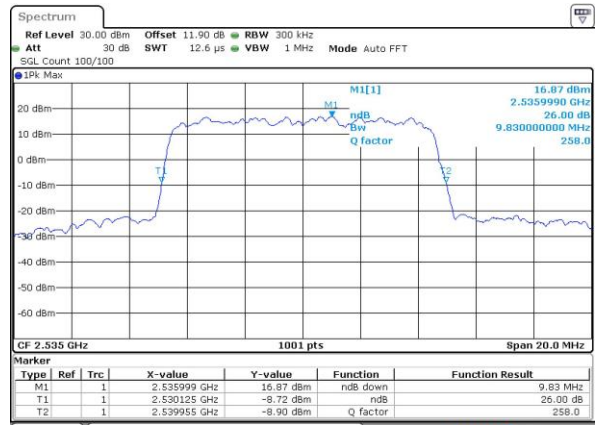

Date: 15 MAY 2017 22:11:02

Highest Channel / 5MHz / QPSK

Date: 15 MAY 2017 22:13:20

Highest Channel / 5MHz / 16QAM

Date: 15 MAY 2017 22:13:31

LTE Band 7

Lowest Channel / 10MHz / QPSK

Date: 15 MAY 2017 22:20:28

Lowest Channel / 10MHz / 16QAM

Date: 15 MAY 2017 22:20:39

Middle Channel / 10MHz / QPSK

Date: 15 MAY 2017 22:27:36

Middle Channel / 10MHz / 16QAM

Date: 15 MAY 2017 22:27:47

Highest Channel / 10MHz / QPSK

Date: 15 MAY 2017 22:30:05

Highest Channel / 10MHz / 16QAM

Date: 15 MAY 2017 22:30:15

LTE Band 7

Lowest Channel / 15MHz / QPSK

Date: 15 MAY 2017 22:37:13

Lowest Channel / 15MHz / 16QAM

Date: 15 MAY 2017 22:37:23

Middle Channel / 15MHz / QPSK