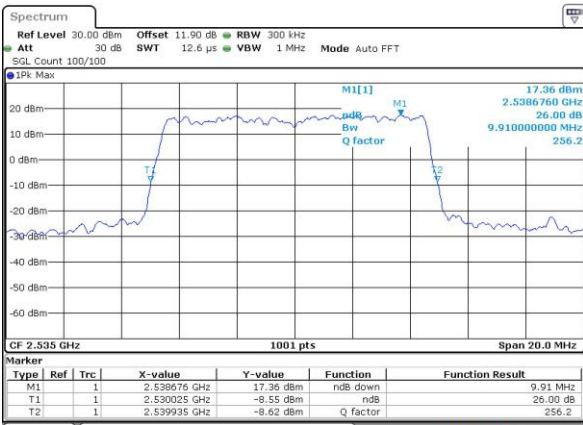

Middle Channel / 10MHz / QPSK

Date: 15 MAY 2017 22:27:36