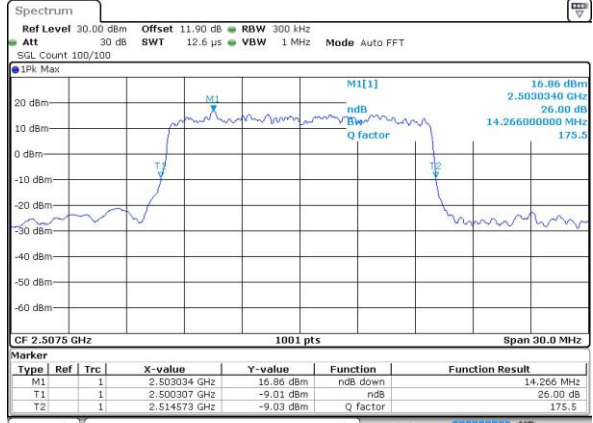

Highest Channel / 20MHz / QPSK

Date: 15 MAY 2017 23:03:34

Highest Channel / 20MHz / 16QAM

Date: 15 MAY 2017 23:03:44

LTE Band 7

Lowest Channel / 5MHz / 64QAM

Date: 29 MAY 2017 01:41:25

Middle Channel / 5MHz / 64QAM

Date: 29 MAY 2017 01:44:59

Highest Channel / 5MHz / 64QAM

Date: 29 MAY 2017 01:46:13

LTE Band 7

Lowest Channel / 10MHz / 64QAM

Date: 29 MAY 2017 01:48:47

Middle Channel / 10MHz / 64QAM

Date: 29 MAY 2017 01:53:21

Highest Channel / 10MHz / 64QAM

Date: 29 MAY 2017 01:54:35

LTE Band 7

Lowest Channel / 15MHz / 64QAM

Date: 29 MAY 2017 01:58:09

Middle Channel / 15MHz / 64QAM

Date: 29 MAY 2017 02:01:43

Highest Channel / 15MHz / 64QAM

Date: 29 MAY 2017 02:02:57

LTE Band 7

Lowest Channel / 20MHz / 64QAM

Date: 29 MAY 2017 02:06:31

Middle Channel / 20MHz / 64QAM

Date: 29 MAY 2017 02:10:05

Highest Channel / 20MHz / 64QAM

Date: 29 MAY 2017 02:11:19