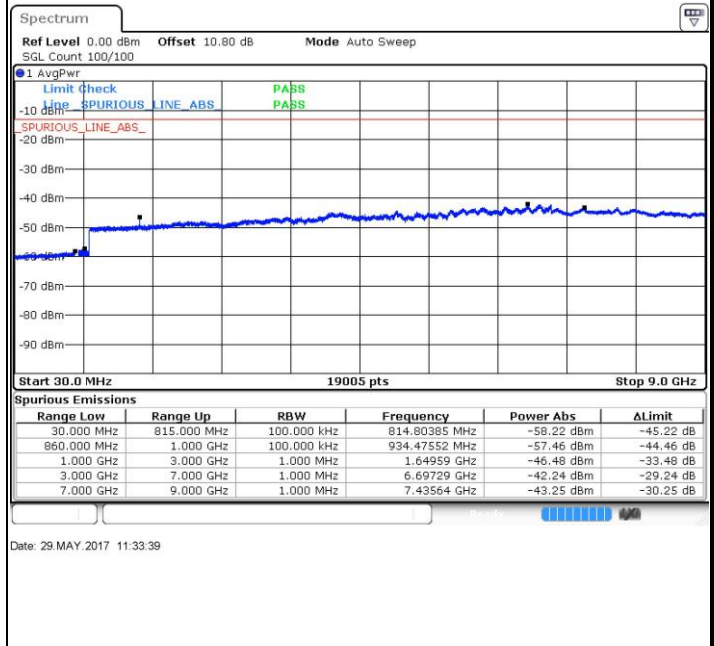

LTE Band 5 / 3MHz

Lowest Channel / 64QAM

LTE Band 5 / 3MHz

Middle Channel / 64QAM

Date: 29.MAY.2017 11:14:12

Highest Channel / 64QAM

Date: 29.MAY.2017 11:18:45

**LTE Band 5 / 5MHz**

**Lowest Channel / 64QAM**

Date: 29.MAY.2017 11:23:18

**Middle Channel / 64QAM**

Date: 29.MAY.2017 11:24:33

LTE Band 5 / 5MHz

Highest Channel / 64QAM

LTE Band 5 / 10MHz

Lowest Channel / 64QAM

LTE Band 5 / 10MHz

Middle Channel / 64QAM

Date: 29.MAY.2017 11:34:54

Highest Channel / 64QAM

Date: 29.MAY.2017 11:39:27

Frequency Stability

Test Conditions		LTE Band 5 (QPSK) / Middle Channel	Limit
Temperature (°C)	Voltage (Volt)	BW 10MHz	2.5ppm
		Deviation (ppm)	Result
50	Normal Voltage	0.0004	PASS
40	Normal Voltage	0.0146	
30	Normal Voltage	0.0112	
20(Ref.)	Normal Voltage	0.0000	
10	Normal Voltage	0.0155	
0	Normal Voltage	0.0006	
-10	Normal Voltage	0.0114	
-20	Normal Voltage	0.0093	
-30	Normal Voltage	0.0002	
20	Maximum Voltage	0.0016	
20	Normal Voltage	0.0000	
20	Battery End Point	0.0091	

Note:

1. Normal Voltage =3.8 V. ; Battery End Point (BEP) =3.5 V. ; Maximum Voltage =4.2 V.
2. Note: The frequency fundamental emissions stay within the authorized frequency block.