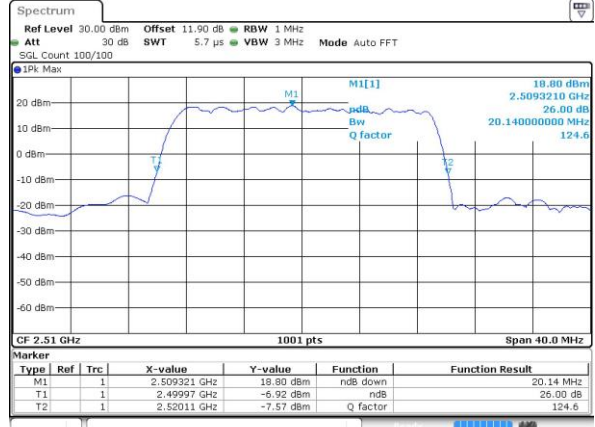

Lowest Channel / 20MHz / 16QAM

Date: 15 MAY 2017 22:54:08