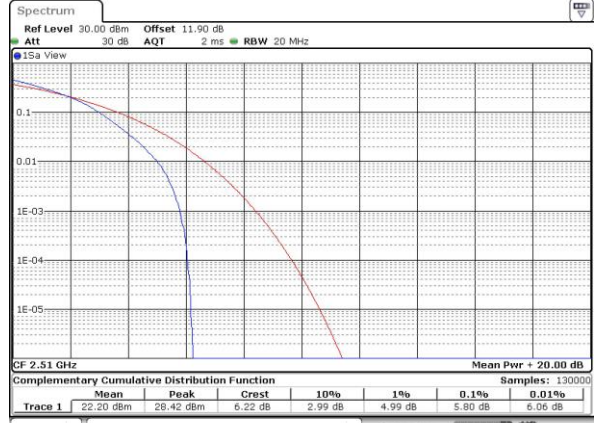

LTE Band 7 / 20MHz / QPSK

Lowest Channel / 1RB

Date: 15 MAY 2017 23:11:40

Lowest Channel / Full RB

Date: 15 MAY 2017 23:11:51

Middle Channel / 1RB

Date: 15 MAY 2017 23:12:03

Middle Channel / Full RB

Date: 15 MAY 2017 23:12:13

Highest Channel / 1RB

Date: 15 MAY 2017 23:12:23

Highest Channel / Full RB

Date: 15 MAY 2017 23:12:36

LTE Band 7 / 20MHz / 16QAM

Lowest Channel / 1RB

Date: 15 MAY 2017 23:10:37

Lowest Channel / Full RB

Date: 15 MAY 2017 23:10:48

Middle Channel / 1RB

Date: 15 MAY 2017 23:11:00

Middle Channel / Full RB

Date: 15 MAY 2017 23:11:10

Highest Channel / 1RB

Date: 15 MAY 2017 23:13:51

Highest Channel / Full RB

Date: 15 MAY 2017 23:13:30

LTE Band 7 / 20MHz / 64QAM

Lowest Channel / 1RB

Date: 29 MAY 2017 02:15:27

Lowest Channel / Full RB

Date: 29 MAY 2017 02:15:36

Middle Channel / 1RB