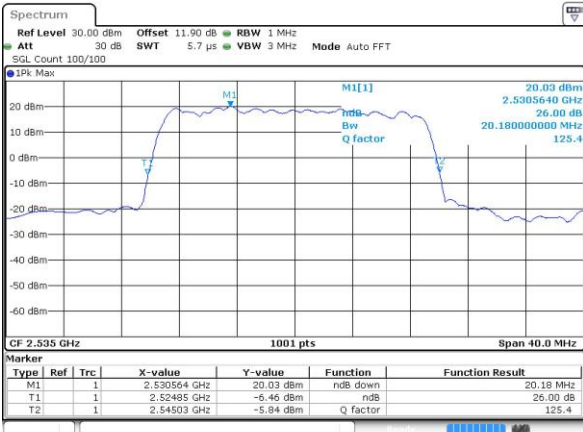

Date: 15 MAY 2017 22:44:21

Middle Channel / 15MHz / 16QAM

Date: 15 MAY 2017 22:44:31

Highest Channel / 15MHz / QPSK

Date: 15 MAY 2017 22:46:50

Highest Channel / 15MHz / 16QAM

Date: 15 MAY 2017 22:47:00

LTE Band 7

Lowest Channel / 20MHz / QPSK

Date: 15 MAY 2017 22:53:57

Lowest Channel / 20MHz / 16QAM

Date: 15 MAY 2017 22:54:08

Middle Channel / 20MHz / QPSK

Date: 15 MAY 2017 23:01:05

Middle Channel / 20MHz / 16QAM

Date: 15 MAY 2017 23:01:15

Highest Channel / 20MHz / QPSK

Date: 15 MAY 2017 23:03:34

Highest Channel / 20MHz / 16QAM

Date: 15 MAY 2017 23:03:44

LTE Band 7

Lowest Channel / 5MHz / 64QAM

Date: 29 MAY 2017 01:41:25

Middle Channel / 5MHz / 64QAM

Date: 29 MAY 2017 01:44:59

Highest Channel / 5MHz / 64QAM

Date: 29 MAY 2017 01:46:13

LTE Band 7

Lowest Channel / 10MHz / 64QAM

Date: 29 MAY 2017 01:48:47

Middle Channel / 10MHz / 64QAM

Date: 29 MAY 2017 01:53:21