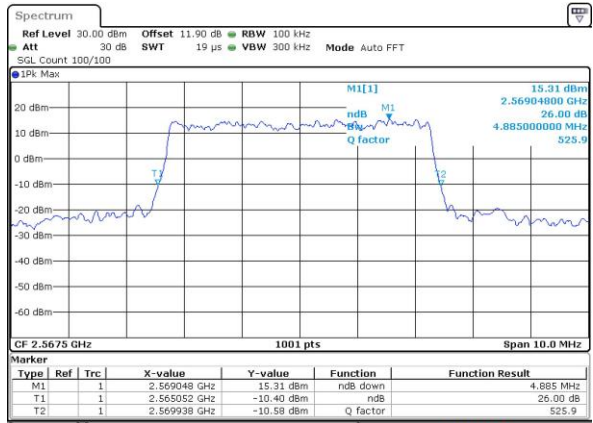

Lowest Channel / 20MHz / QPSK

Date: 15 MAY 2017 22:53:57

Lowest Channel / 20MHz / 16QAM

Date: 15 MAY 2017 22:54:08

Middle Channel / 20MHz / QPSK

Date: 15 MAY 2017 23:01:05

Middle Channel / 20MHz / 16QAM

Date: 15 MAY 2017 23:01:15

Highest Channel / 20MHz / QPSK

Date: 15 MAY 2017 23:03:34

Highest Channel / 20MHz / 16QAM

Date: 15 MAY 2017 23:03:44

LTE Band 7

Lowest Channel / 5MHz / 64QAM

Date: 29 MAY 2017 01:41:25

Middle Channel / 5MHz / 64QAM

Date: 29 MAY 2017 01:44:59

Highest Channel / 5MHz / 64QAM

Date: 29 MAY 2017 01:46:13

LTE Band 7

Lowest Channel / 10MHz / 64QAM

Date: 29 MAY 2017 01:48:47

Middle Channel / 10MHz / 64QAM

Date: 29 MAY 2017 01:53:21

Highest Channel / 10MHz / 64QAM

Date: 29 MAY 2017 01:54:35

LTE Band 7

Lowest Channel / 15MHz / 64QAM

Date: 29 MAY 2017 01:58:09

Middle Channel / 15MHz / 64QAM

Date: 29 MAY 2017 02:01:43

Highest Channel / 15MHz / 64QAM