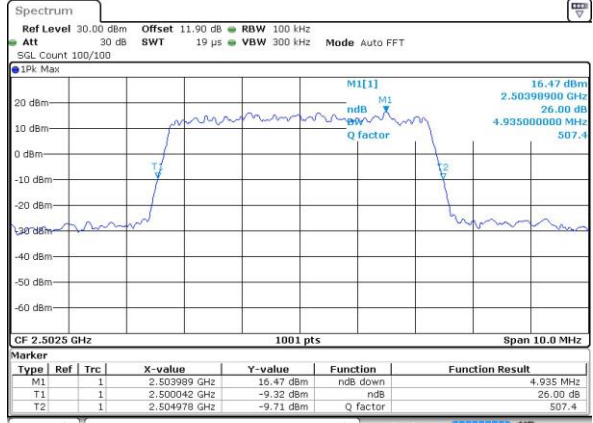

Lowest Channel / 20MHz / QPSK

Date: 15 MAY 2017 22:53:57

Lowest Channel / 20MHz / 16QAM

Date: 15 MAY 2017 22:54:08

Middle Channel / 20MHz / QPSK

Date: 15 MAY 2017 23:01:05

Middle Channel / 20MHz / 16QAM

Date: 15 MAY 2017 23:01:15

Highest Channel / 20MHz / QPSK

Date: 15 MAY 2017 23:03:34

Highest Channel / 20MHz / 16QAM

Date: 15 MAY 2017 23:03:44

LTE Band 7

Lowest Channel / 5MHz / 64QAM

Date: 29 MAY 2017 01:41:25

Middle Channel / 5MHz / 64QAM

Date: 29 MAY 2017 01:44:59

Highest Channel / 5MHz / 64QAM

Date: 29 MAY 2017 01:46:13

LTE Band 7

Lowest Channel / 10MHz / 64QAM

Date: 29 MAY 2017 01:48:47

Middle Channel / 10MHz / 64QAM

Date: 29 MAY 2017 01:53:21

Highest Channel / 10MHz / 64QAM

Date: 29 MAY 2017 01:54:35

LTE Band 7

Lowest Channel / 15MHz / 64QAM

Date: 29 MAY 2017 01:58:09

Middle Channel / 15MHz / 64QAM

Date: 29 MAY 2017 02:01:43

Highest Channel / 15MHz / 64QAM