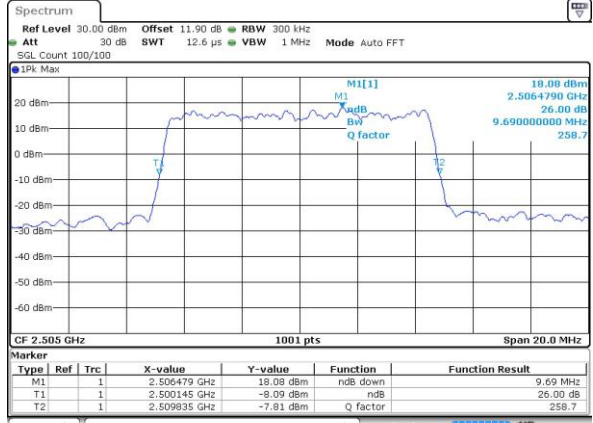

Highest Channel / 20MHz / QPSK

Date: 15 MAY 2017 23:03:34

Highest Channel / 20MHz / 16QAM

Date: 15 MAY 2017 23:03:44

LTE Band 7

Lowest Channel / 5MHz / 64QAM

Date: 29 MAY 2017 01:41:25

Middle Channel / 5MHz / 64QAM

Date: 29 MAY 2017 01:44:59

Highest Channel / 5MHz / 64QAM

Date: 29 MAY 2017 01:46:13

LTE Band 7

Lowest Channel / 10MHz / 64QAM

Date: 29 MAY 2017 01:48:47

Middle Channel / 10MHz / 64QAM

Date: 29 MAY 2017 01:53:21

Highest Channel / 10MHz / 64QAM

Date: 29 MAY 2017 01:54:35

LTE Band 7

Lowest Channel / 15MHz / 64QAM

Date: 29 MAY 2017 01:58:09

Middle Channel / 15MHz / 64QAM

Date: 29 MAY 2017 02:01:43

Highest Channel / 15MHz / 64QAM