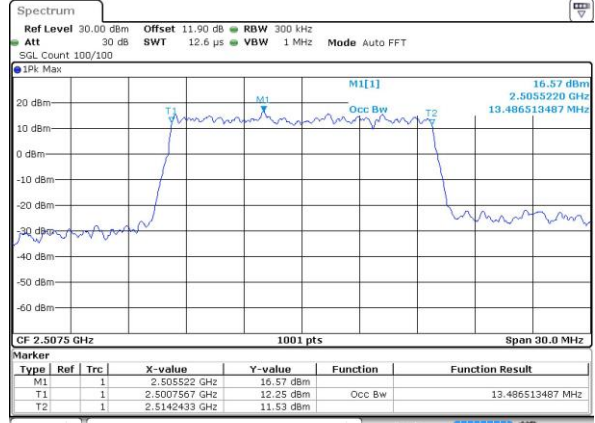

Highest Channel / 10MHz / 16QAM

Date: 15 MAY 2017 22:29:55

LTE Band 7

Lowest Channel / 15MHz / QPSK

Date: 15 MAY 2017 22:36:52

Lowest Channel / 15MHz / 16QAM

Date: 15 MAY 2017 22:37:03

Middle Channel / 15MHz / QPSK