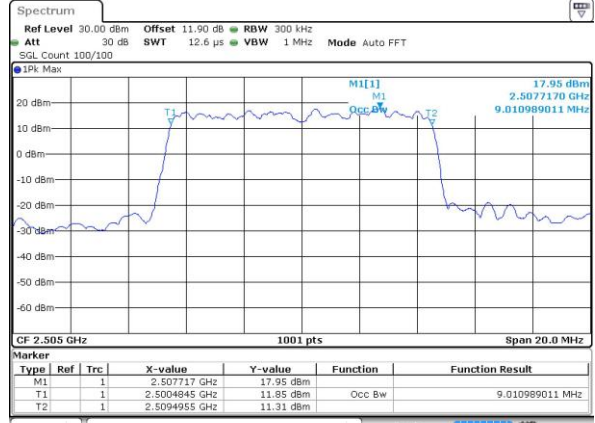

LTE Band 7

Lowest Channel / 5MHz / QPSK

Date: 15 MAY 2017 22:03:23

Lowest Channel / 5MHz / 16QAM

Date: 15 MAY 2017 22:03:33

Middle Channel / 5MHz / QPSK

Date: 15 MAY 2017 22:10:31

Middle Channel / 5MHz / 16QAM

Date: 15 MAY 2017 22:10:41

Highest Channel / 5MHz / QPSK

Date: 15 MAY 2017 22:13:00

Highest Channel / 5MHz / 16QAM

Date: 15 MAY 2017 22:13:10

LTE Band 7

Lowest Channel / 10MHz / QPSK

Date: 15 MAY 2017 22:20:08

Lowest Channel / 10MHz / 16QAM

Date: 15 MAY 2017 22:20:18

Middle Channel / 10MHz / QPSK

Date: 15 MAY 2017 22:27:15

Middle Channel / 10MHz / 16QAM

Date: 15 MAY 2017 22:27:26

Highest Channel / 10MHz / QPSK

Date: 15 MAY 2017 22:29:44