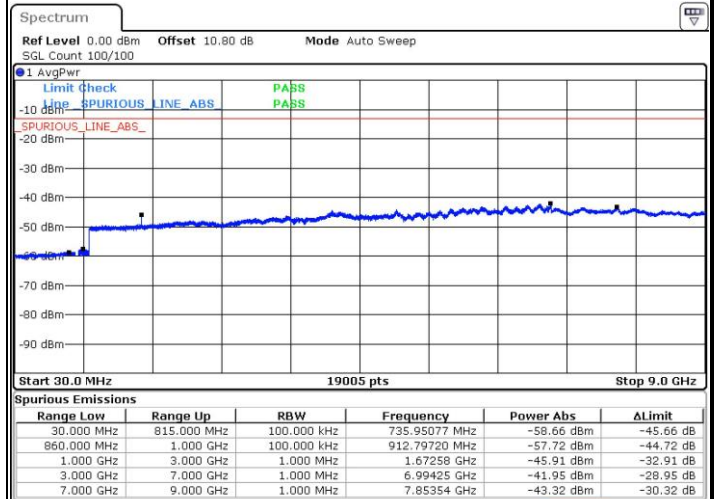

LTE Band 5 / 10MHz

Middle Channel / QPSK

Middle Channel / 16QAM

Date: 15.MAY.2017 17:22:09

Date: 15.MAY.2017 17:23:04

Highest Channel / QPSK

Highest Channel / 16QAM

Date: 15.MAY.2017 17:31:15

Date: 15.MAY.2017 17:32:09

LTE Band 5 / 1.4MHz

Lowest Channel / 64QAM

Date: 29.MAY.2017 11:44:01

Middle Channel / 64QAM

Date: 29.MAY.2017 11:45:16

LTE Band 5 / 1.4MHz

Highest Channel / 64QAM

LTE Band 5 / 3MHz

Lowest Channel / 64QAM

LTE Band 5 / 3MHz

Middle Channel / 64QAM

Date: 29.MAY.2017 11:14:12

Highest Channel / 64QAM

Date: 29.MAY.2017 11:18:45

**LTE Band 5 / 5MHz**