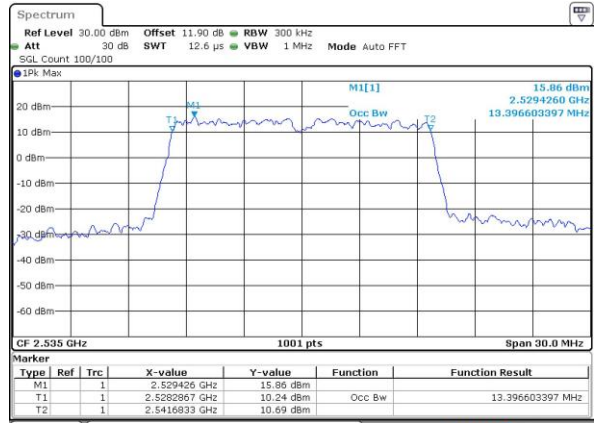

Lowest Channel / 10MHz / 16QAM

Date: 15 MAY 2017 22:20:18

Middle Channel / 10MHz / QPSK

Date: 15 MAY 2017 22:27:15

Middle Channel / 10MHz / 16QAM

Date: 15 MAY 2017 22:27:26

Highest Channel / 10MHz / QPSK

Date: 15 MAY 2017 22:29:44

Highest Channel / 10MHz / 16QAM

Date: 15 MAY 2017 22:29:55

LTE Band 7

Lowest Channel / 15MHz / QPSK

Date: 15 MAY 2017 22:36:52

Lowest Channel / 15MHz / 16QAM

Date: 15 MAY 2017 22:37:03

Middle Channel / 15MHz / QPSK

Date: 15 MAY 2017 22:44:00

Middle Channel / 15MHz / 16QAM

Date: 15 MAY 2017 22:44:10

Highest Channel / 15MHz / QPSK

Date: 15 MAY 2017 22:46:29

Highest Channel / 15MHz / 16QAM

Date: 15 MAY 2017 22:46:39