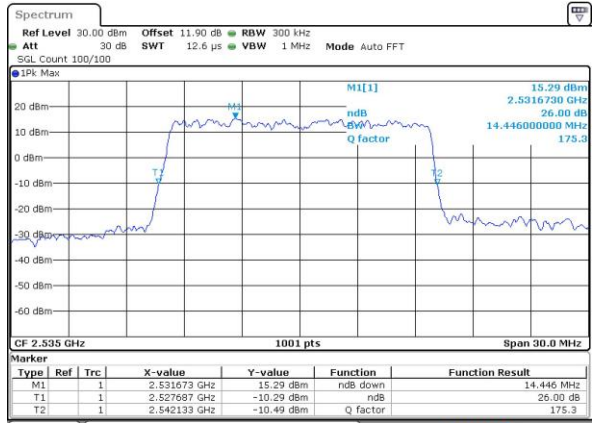

Highest Channel / 20MHz / QPSK

Date: 15 MAY 2017 23:03:34

Highest Channel / 20MHz / 16QAM

Date: 15 MAY 2017 23:03:44

LTE Band 7

Lowest Channel / 5MHz / 64QAM

Date: 29 MAY 2017 01:41:25

Middle Channel / 5MHz / 64QAM

Date: 29 MAY 2017 01:44:59

Highest Channel / 5MHz / 64QAM

Date: 29 MAY 2017 01:46:13

LTE Band 7

Lowest Channel / 10MHz / 64QAM

Date: 29 MAY 2017 01:48:47

Middle Channel / 10MHz / 64QAM

Date: 29 MAY 2017 01:53:21

Highest Channel / 10MHz / 64QAM

Date: 29 MAY 2017 01:54:35

LTE Band 7

Lowest Channel / 15MHz / 64QAM

Date: 29 MAY 2017 01:58:09

Middle Channel / 15MHz / 64QAM

Date: 29 MAY 2017 02:01:43

Highest Channel / 15MHz / 64QAM

Date: 29 MAY 2017 02:02:57

LTE Band 7

Lowest Channel / 20MHz / 64QAM

Date: 29 MAY 2017 02:06:31

Middle Channel / 20MHz / 64QAM

Date: 29 MAY 2017 02:10:05

Highest Channel / 20MHz / 64QAM

Date: 29 MAY 2017 02:11:19