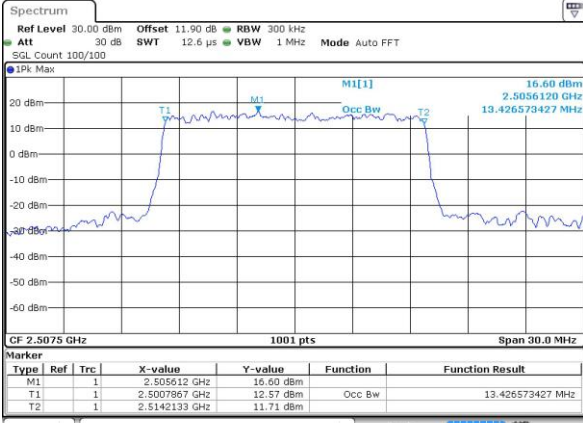

Highest Channel / 10MHz / 16QAM

Date: 15 MAY 2017 22:29:55

LTE Band 7

Lowest Channel / 15MHz / QPSK

Date: 15 MAY 2017 22:36:52

Lowest Channel / 15MHz / 16QAM

Date: 15 MAY 2017 22:37:03

Middle Channel / 15MHz / QPSK

Date: 15 MAY 2017 22:44:00

Middle Channel / 15MHz / 16QAM

Date: 15 MAY 2017 22:44:10

Highest Channel / 15MHz / QPSK

Date: 15 MAY 2017 22:46:29

Highest Channel / 15MHz / 16QAM

Date: 15 MAY 2017 22:46:39