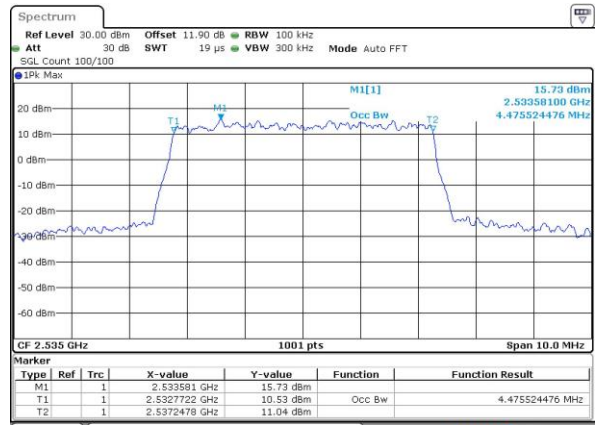

**Occupied Bandwidth**

Mode	LTE Band 7 : 99%OBW(MHz)											
BW	1.4MHz		3MHz		5MHz		10MHz		15MHz		20MHz	
Mod.	QPSK	16QAM	QPSK	16QAM	QPSK	16QAM	QPSK	16QAM	QPSK	16QAM	QPSK	16QAM
Lowest CH	-	-	-	-	4.49	4.49	9.11	9.01	13.43	13.49	18.5	18.42
Middle CH	-	-	-	-	4.48	4.48	9.05	9.05	13.43	13.4	18.26	18.42
Highest CH	-	-	-	-	4.52	4.48	9.01	9.01	13.43	13.37	18.34	18.3
Mode	LTE Band 7 : 99%OBW(MHz)											
BW	1.4MHz		3MHz		5MHz		10MHz		15MHz		20MHz	
Mod.	-	64QAM	-	64QAM	-	64QAM	-	64QAM	-	64QAM	-	64QAM
Lowest CH	-	-	-	-	-	4.48	-	9.03	-	13.43	-	18.42
Middle CH	-	-	-	-	-	4.5	-	9.01	-	13.37	-	18.26
Highest CH	-	-	-	-	-	4.5	-	8.97	-	13.46	-	18.34

LTE Band 7

Lowest Channel / 5MHz / QPSK

Date: 15 MAY 2017 22:03:23

Lowest Channel / 5MHz / 16QAM

Date: 15 MAY 2017 22:03:33

Middle Channel / 5MHz / QPSK

Date: 15 MAY 2017 22:10:31

Middle Channel / 5MHz / 16QAM

Date: 15 MAY 2017 22:10:41

Highest Channel / 5MHz / QPSK

Date: 15 MAY 2017 22:13:00

Highest Channel / 5MHz / 16QAM

Date: 15 MAY 2017 22:13:10

LTE Band 7

Lowest Channel / 10MHz / QPSK

Date: 15 MAY 2017 22:20:08