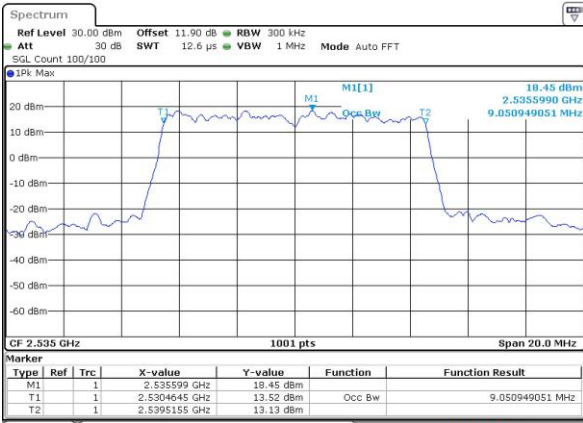

LTE Band 7

Lowest Channel / 5MHz / QPSK

Date: 15 MAY 2017 22:03:23

Lowest Channel / 5MHz / 16QAM

Date: 15 MAY 2017 22:03:33

Middle Channel / 5MHz / QPSK

Date: 15 MAY 2017 22:10:31

Middle Channel / 5MHz / 16QAM

Date: 15 MAY 2017 22:10:41

Highest Channel / 5MHz / QPSK

Date: 15 MAY 2017 22:13:00

Highest Channel / 5MHz / 16QAM

Date: 15 MAY 2017 22:13:10

LTE Band 7

Lowest Channel / 10MHz / QPSK

Date: 15 MAY 2017 22:20:08

Lowest Channel / 10MHz / 16QAM

Date: 15 MAY 2017 22:20:18

Middle Channel / 10MHz / QPSK

Date: 15 MAY 2017 22:27:15

Middle Channel / 10MHz / 16QAM

Date: 15 MAY 2017 22:27:26

Highest Channel / 10MHz / QPSK

Date: 15 MAY 2017 22:29:44