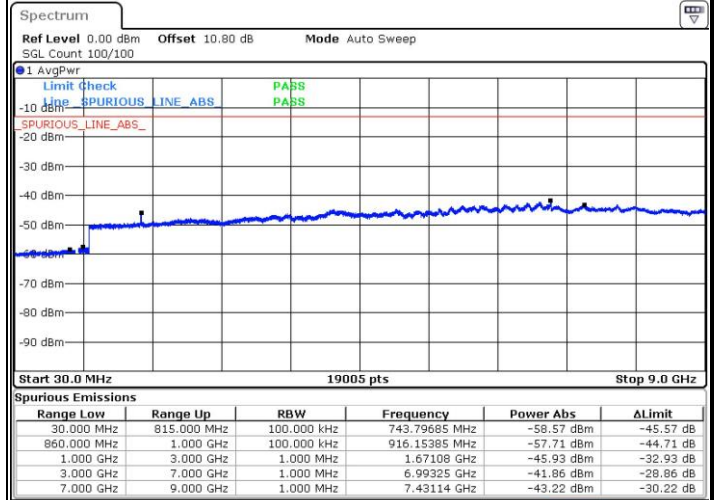

Date: 15.MAY.2017 17:32:09

LTE Band 5 / 1.4MHz

Lowest Channel / 64QAM

Date: 29.MAY.2017 11:44:01

Middle Channel / 64QAM

Date: 29.MAY.2017 11:45:16

LTE Band 5 / 1.4MHz

Highest Channel / 64QAM

LTE Band 5 / 3MHz

Lowest Channel / 64QAM

LTE Band 5 / 3MHz

Middle Channel / 64QAM

Date: 29.MAY.2017 11:14:12

Highest Channel / 64QAM

Date: 29.MAY.2017 11:18:45

**LTE Band 5 / 5MHz**

**Lowest Channel / 64QAM**

Date: 29.MAY.2017 11:23:18

**Middle Channel / 64QAM**

Date: 29.MAY.2017 11:24:33

LTE Band 5 / 5MHz

Highest Channel / 64QAM

LTE Band 5 / 10MHz

Lowest Channel / 64QAM

LTE Band 5 / 10MHz

Middle Channel / 64QAM

Date: 29.MAY.2017 11:34:54

Highest Channel / 64QAM

Date: 29.MAY.2017 11:39:27

Frequency Stability

Test Conditions		LTE Band 5 (QPSK) / Middle Channel	Limit
Temperature (°C)	Voltage (Volt)	BW 10MHz	2.5ppm
		Deviation (ppm)	Result
50	Normal Voltage	0.0004	PASS
40	Normal Voltage	0.0146	
30	Normal Voltage	0.0112	
20(Ref.)	Normal Voltage	0.0000	
10	Normal Voltage	0.0155	
0	Normal Voltage	0.0006	
-10	Normal Voltage	0.0114	
-20	Normal Voltage	0.0093	
-30	Normal Voltage	0.0002	
20	Maximum Voltage	0.0016	
20	Normal Voltage	0.0000	
20	Battery End Point	0.0091	