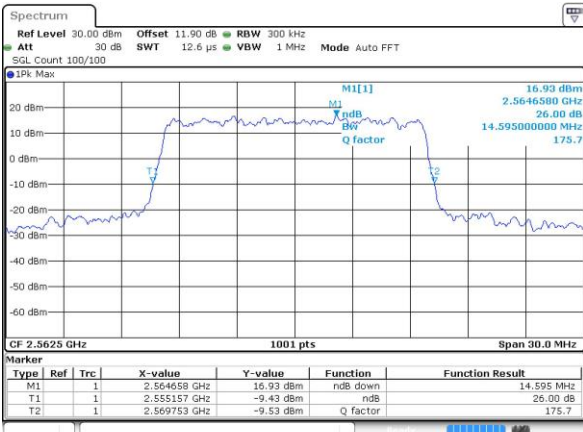

Highest Channel / 10MHz / 16QAM

Date: 15 MAY 2017 22:30:15

LTE Band 7

Lowest Channel / 15MHz / QPSK

Date: 15 MAY 2017 22:37:13

Lowest Channel / 15MHz / 16QAM

Date: 15 MAY 2017 22:37:23

Middle Channel / 15MHz / QPSK

Date: 15 MAY 2017 22:44:21

Middle Channel / 15MHz / 16QAM

Date: 15 MAY 2017 22:44:31

Highest Channel / 15MHz / QPSK

Date: 15 MAY 2017 22:46:50

Highest Channel / 15MHz / 16QAM

Date: 15 MAY 2017 22:47:00

LTE Band 7