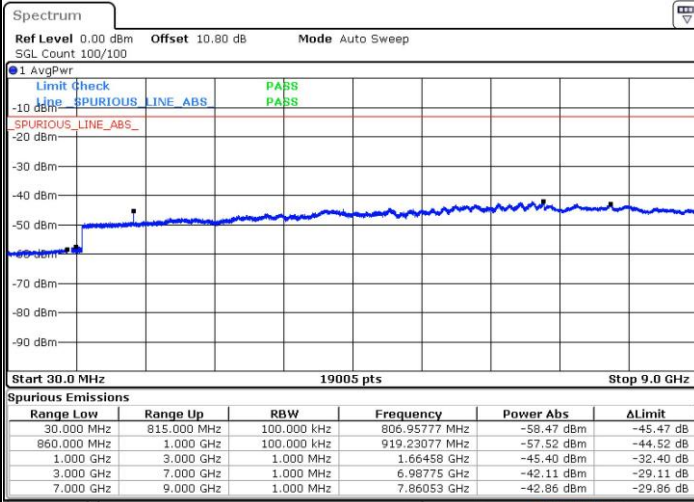

LTE Band 5 / 10MHz

Middle Channel / QPSK

Middle Channel / 16QAM

Date: 15.MAY.2017 17:22:09

Date: 15.MAY.2017 17:23:04

Highest Channel / QPSK

Highest Channel / 16QAM

Date: 15.MAY.2017 17:31:15

Date: 15.MAY.2017 17:32:09

LTE Band 5 / 1.4MHz

Lowest Channel / 64QAM

Date: 29.MAY.2017 11:44:01

Middle Channel / 64QAM

Date: 29.MAY.2017 11:45:16

LTE Band 5 / 1.4MHz

Highest Channel / 64QAM