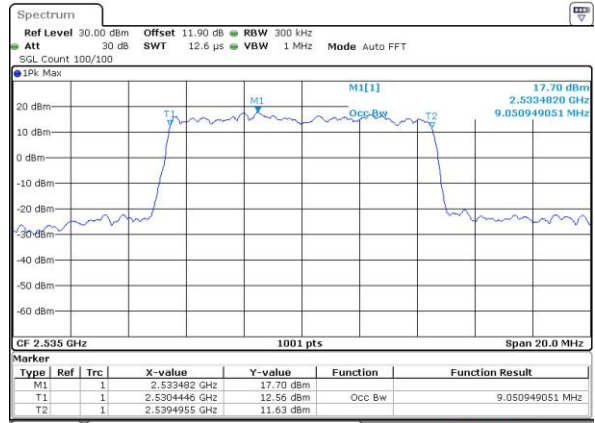

Date: 15 MAY 2017 22:10:41

Highest Channel / 5MHz / QPSK

Date: 15 MAY 2017 22:13:00

Highest Channel / 5MHz / 16QAM

Date: 15 MAY 2017 22:13:10

LTE Band 7

Lowest Channel / 10MHz / QPSK

Date: 15 MAY 2017 22:20:08

Lowest Channel / 10MHz / 16QAM

Date: 15 MAY 2017 22:20:18

Middle Channel / 10MHz / QPSK

Date: 15 MAY 2017 22:27:15

Middle Channel / 10MHz / 16QAM

Date: 15 MAY 2017 22:27:26

Highest Channel / 10MHz / QPSK

Date: 15 MAY 2017 22:29:44

Highest Channel / 10MHz / 16QAM

Date: 15 MAY 2017 22:29:55

LTE Band 7

Lowest Channel / 15MHz / QPSK

Date: 15 MAY 2017 22:36:52

Lowest Channel / 15MHz / 16QAM

Date: 15 MAY 2017 22:37:03

Middle Channel / 15MHz / QPSK