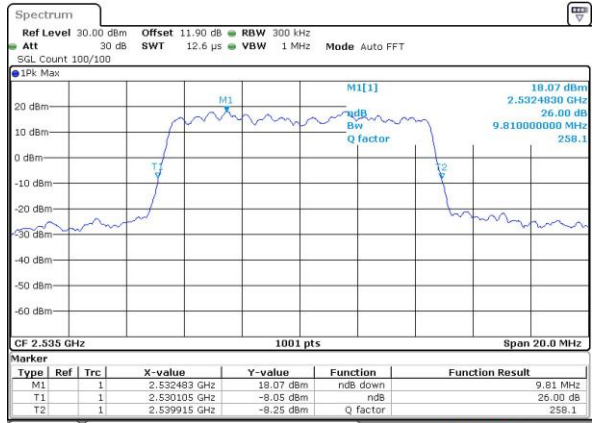

Highest Channel / 20MHz / QPSK

Date: 15 MAY 2017 23:03:34

Highest Channel / 20MHz / 16QAM

Date: 15 MAY 2017 23:03:44

LTE Band 7

Lowest Channel / 5MHz / 64QAM

Date: 29 MAY 2017 01:41:25

Middle Channel / 5MHz / 64QAM

Date: 29 MAY 2017 01:44:59

Highest Channel / 5MHz / 64QAM

Date: 29 MAY 2017 01:46:13

LTE Band 7

Lowest Channel / 10MHz / 64QAM

Date: 29 MAY 2017 01:48:47

Middle Channel / 10MHz / 64QAM

Date: 29 MAY 2017 01:53:21

Highest Channel / 10MHz / 64QAM

Date: 29 MAY 2017 01:54:35

LTE Band 7

Lowest Channel / 15MHz / 64QAM

Date: 29 MAY 2017 01:58:09

Middle Channel / 15MHz / 64QAM

Date: 29 MAY 2017 02:01:43

Highest Channel / 15MHz / 64QAM

Date: 29 MAY 2017 02:02:57

LTE Band 7

Lowest Channel / 20MHz / 64QAM

Date: 29 MAY 2017 02:06:31

Middle Channel / 20MHz / 64QAM

Date: 29 MAY 2017 02:10:05

Highest Channel / 20MHz / 64QAM

Date: 29 MAY 2017 02:11:19