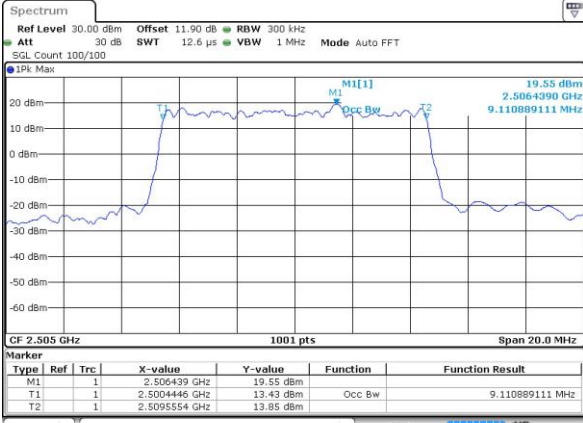

LTE Band 7

Lowest Channel / 5MHz / QPSK

Date: 15 MAY 2017 22:03:23

Lowest Channel / 5MHz / 16QAM

Date: 15 MAY 2017 22:03:33

Middle Channel / 5MHz / QPSK

Date: 15 MAY 2017 22:10:31

Middle Channel / 5MHz / 16QAM

Date: 15 MAY 2017 22:10:41

Highest Channel / 5MHz / QPSK

Date: 15 MAY 2017 22:13:00

Highest Channel / 5MHz / 16QAM

Date: 15 MAY 2017 22:13:10

LTE Band 7

Lowest Channel / 10MHz / QPSK

Date: 15 MAY 2017 22:20:08

Lowest Channel / 10MHz / 16QAM

Date: 15 MAY 2017 22:20:18

Middle Channel / 10MHz / QPSK

Date: 15 MAY 2017 22:27:15

Middle Channel / 10MHz / 16QAM

Date: 15 MAY 2017 22:27:26

Highest Channel / 10MHz / QPSK

Date: 15 MAY 2017 22:29:44

Highest Channel / 10MHz / 16QAM

Date: 15 MAY 2017 22:29:55

LTE Band 7

Lowest Channel / 15MHz / QPSK

Date: 15 MAY 2017 22:36:52

Lowest Channel / 15MHz / 16QAM

Date: 15 MAY 2017 22:37:03

Middle Channel / 15MHz / QPSK