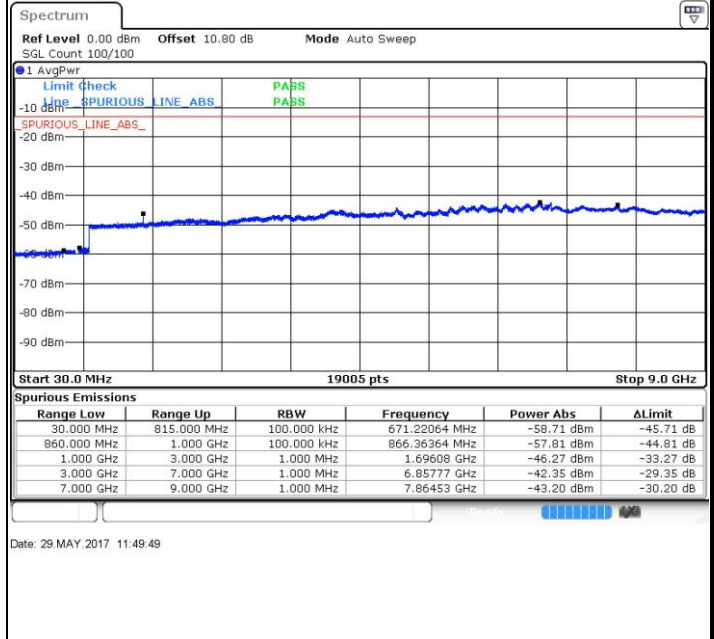

LTE Band 5 / 10MHz

Middle Channel / QPSK

Middle Channel / 16QAM

Date: 15.MAY.2017 17:22:09

Date: 15.MAY.2017 17:23:04

Highest Channel / QPSK

Highest Channel / 16QAM

Date: 15.MAY.2017 17:31:15

Date: 15.MAY.2017 17:32:09

LTE Band 5 / 1.4MHz

Lowest Channel / 64QAM

Date: 29.MAY.2017 11:44:01

Middle Channel / 64QAM

Date: 29.MAY.2017 11:45:16

LTE Band 5 / 1.4MHz

Highest Channel / 64QAM

LTE Band 5 / 3MHz

Lowest Channel / 64QAM

LTE Band 5 / 3MHz

Middle Channel / 64QAM

Date: 29.MAY.2017 11:14:12

Highest Channel / 64QAM

Date: 29.MAY.2017 11:18:45

**LTE Band 5 / 5MHz**

**Lowest Channel / 64QAM**

Date: 29.MAY.2017 11:23:18

**Middle Channel / 64QAM**

Date: 29.MAY.2017 11:24:33

LTE Band 5 / 5MHz

Highest Channel / 64QAM

LTE Band 5 / 10MHz

Lowest Channel / 64QAM