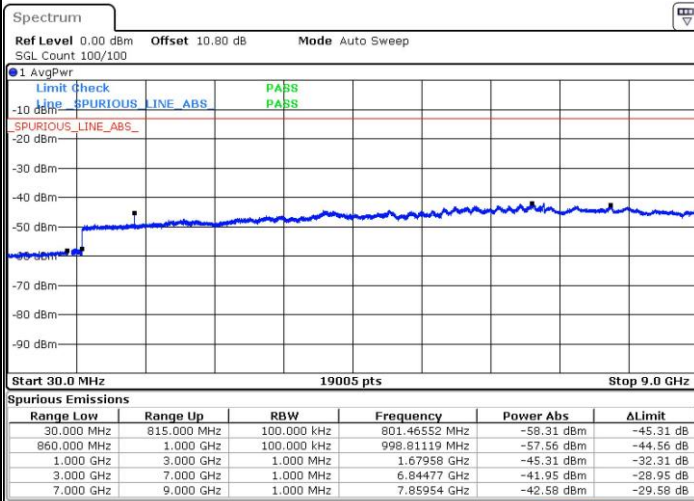

LTE Band 5 / 10MHz

Middle Channel / QPSK

Middle Channel / 16QAM

Date: 15.MAY.2017 17:22:09

Date: 15.MAY.2017 17:23:04

Highest Channel / QPSK

Highest Channel / 16QAM

Date: 15.MAY.2017 17:31:15

Date: 15.MAY.2017 17:32:09

LTE Band 5 / 1.4MHz

Lowest Channel / 64QAM

Date: 29.MAY.2017 11:44:01

Middle Channel / 64QAM

Date: 29.MAY.2017 11:45:16

LTE Band 5 / 1.4MHz

Highest Channel / 64QAM