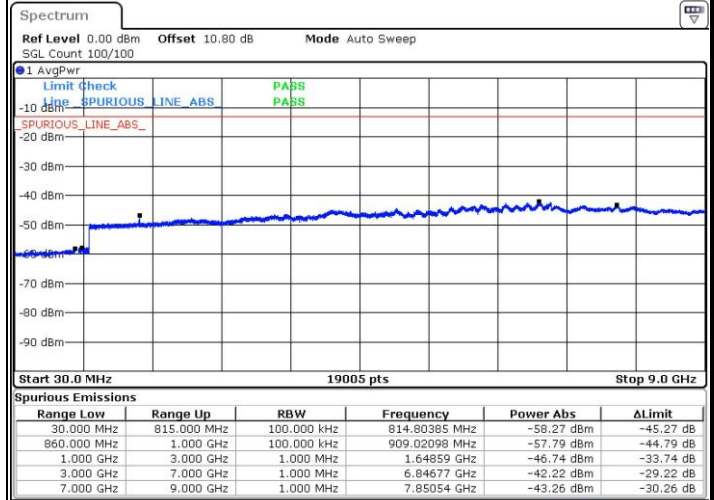

LTE Band 5 / 10MHz

Middle Channel / QPSK

Middle Channel / 16QAM

Date: 15.MAY.2017 17:22:09

Date: 15.MAY.2017 17:23:04

Highest Channel / QPSK

Highest Channel / 16QAM

Date: 15.MAY.2017 17:31:15

Date: 15.MAY.2017 17:32:09

LTE Band 5 / 1.4MHz

Lowest Channel / 64QAM

Date: 29.MAY.2017 11:44:01

Middle Channel / 64QAM

Date: 29.MAY.2017 11:45:16

LTE Band 5 / 1.4MHz

Highest Channel / 64QAM