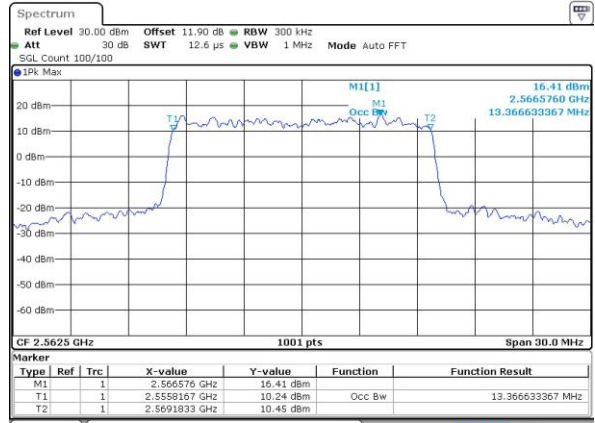

Highest Channel / 10MHz / 16QAM

Date: 15 MAY 2017 22:29:55

LTE Band 7

Lowest Channel / 15MHz / QPSK

Date: 15 MAY 2017 22:36:52

Lowest Channel / 15MHz / 16QAM

Date: 15 MAY 2017 22:37:03

Middle Channel / 15MHz / QPSK

Date: 15 MAY 2017 22:44:00

Middle Channel / 15MHz / 16QAM

Date: 15 MAY 2017 22:44:10

Highest Channel / 15MHz / QPSK

Date: 15 MAY 2017 22:46:29

Highest Channel / 15MHz / 16QAM

Date: 15 MAY 2017 22:46:39