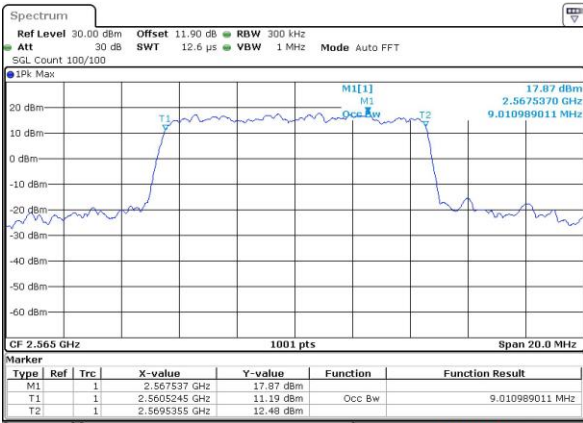

Date: 15 MAY 2017 22:10:41

Highest Channel / 5MHz / QPSK

Date: 15 MAY 2017 22:13:00

Highest Channel / 5MHz / 16QAM

Date: 15 MAY 2017 22:13:10

LTE Band 7

Lowest Channel / 10MHz / QPSK

Date: 15 MAY 2017 22:20:08

Lowest Channel / 10MHz / 16QAM

Date: 15 MAY 2017 22:20:18

Middle Channel / 10MHz / QPSK

Date: 15 MAY 2017 22:27:15

Middle Channel / 10MHz / 16QAM

Date: 15 MAY 2017 22:27:26

Highest Channel / 10MHz / QPSK

Date: 15 MAY 2017 22:29:44

Highest Channel / 10MHz / 16QAM

Date: 15 MAY 2017 22:29:55

LTE Band 7

Lowest Channel / 15MHz / QPSK

Date: 15 MAY 2017 22:36:52

Lowest Channel / 15MHz / 16QAM

Date: 15 MAY 2017 22:37:03

Middle Channel / 15MHz / QPSK