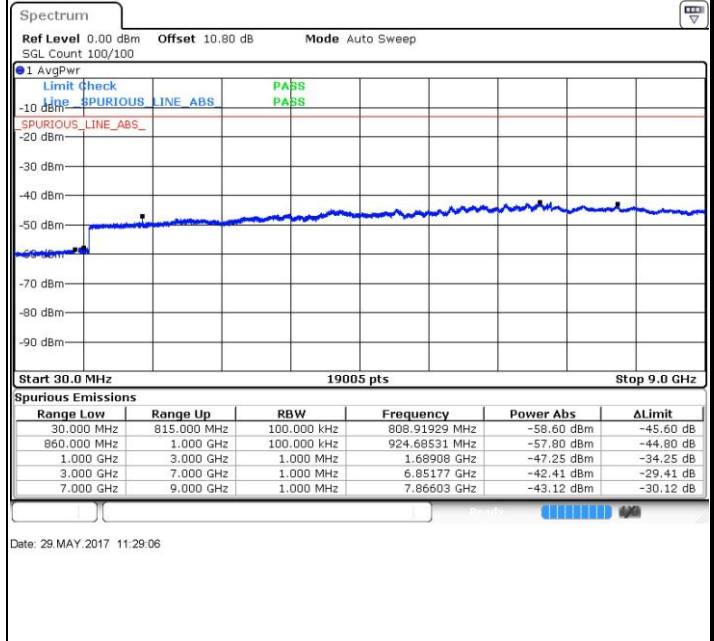

LTE Band 5 / 3MHz

Lowest Channel / 64QAM

LTE Band 5 / 3MHz

Middle Channel / 64QAM

Date: 29.MAY.2017 11:14:12

Highest Channel / 64QAM

Date: 29.MAY.2017 11:18:45

**LTE Band 5 / 5MHz**

**Lowest Channel / 64QAM**

Date: 29.MAY.2017 11:23:18

**Middle Channel / 64QAM**

Date: 29.MAY.2017 11:24:33

LTE Band 5 / 5MHz

Highest Channel / 64QAM

LTE Band 5 / 10MHz

Lowest Channel / 64QAM

LTE Band 5 / 10MHz

Middle Channel / 64QAM

Date: 29.MAY.2017 11:34:54

Highest Channel / 64QAM

Date: 29.MAY.2017 11:39:27

Frequency Stability

Test Conditions		LTE Band 5 (QPSK) / Middle Channel	Limit
Temperature (°C)	Voltage (Volt)	BW 10MHz	2.5ppm
		Deviation (ppm)	Result
50	Normal Voltage	0.0004	PASS
40	Normal Voltage	0.0146	
30	Normal Voltage	0.0112	
20(Ref.)	Normal Voltage	0.0000	
10	Normal Voltage	0.0155	
0	Normal Voltage	0.0006	
-10	Normal Voltage	0.0114	
-20	Normal Voltage	0.0093	
-30	Normal Voltage	0.0002	
20	Maximum Voltage	0.0016	
20	Normal Voltage	0.0000	
20	Battery End Point	0.0091	

Note:

1. Normal Voltage =3.8 V. ; Battery End Point (BEP) =3.5 V. ; Maximum Voltage =4.2 V.
2. Note: The frequency fundamental emissions stay within the authorized frequency block.