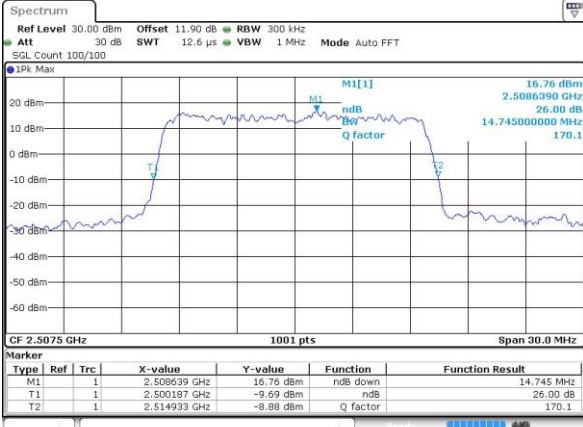

Highest Channel / 10MHz / 16QAM

Date: 15 MAY 2017 22:30:15

LTE Band 7

Lowest Channel / 15MHz / QPSK

Date: 15 MAY 2017 22:37:13

Lowest Channel / 15MHz / 16QAM

Date: 15 MAY 2017 22:37:23

Middle Channel / 15MHz / QPSK

Date: 15 MAY 2017 22:44:21

Middle Channel / 15MHz / 16QAM

Date: 15 MAY 2017 22:44:31

Highest Channel / 15MHz / QPSK

Date: 15 MAY 2017 22:46:50

Highest Channel / 15MHz / 16QAM

Date: 15 MAY 2017 22:47:00

LTE Band 7