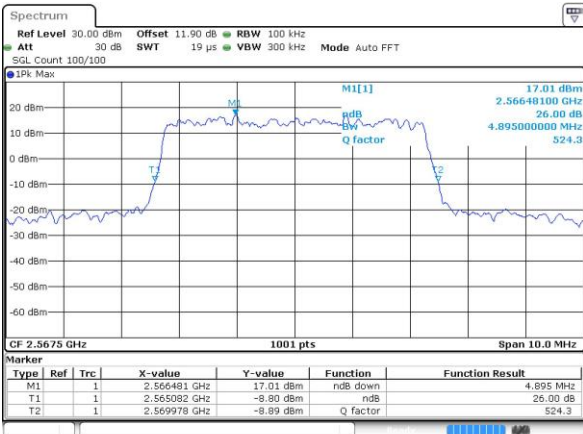

Date: 29 MAY 2017 02:15:46

Middle Channel / Full RB

Date: 29 MAY 2017 02:15:55

Highest Channel / 1RB

Date: 29 MAY 2017 02:16:05

Highest Channel / Full RB

Date: 29 MAY 2017 02:16:15

**26dB Bandwidth**

Mode	LTE Band 7 : 26dB BW(MHz)											
BW	1.4MHz		3MHz		5MHz		10MHz		15MHz		20MHz	
Mod.	QPSK	16QAM	QPSK	16QAM	QPSK	16QAM	QPSK	16QAM	QPSK	16QAM	QPSK	16QAM
Lowest CH	-	-	-	-	4.86	4.90	9.69	9.71	14.75	14.54	20.26	20.14
Middle CH	-	-	-	-	4.93	4.82	9.91	9.83	14.42	14.30	20.18	20.10
Highest CH	-	-	-	-	4.90	4.93	9.71	9.95	14.60	14.39	20.22	20.26
Mode	LTE Band 7 : 26dB BW(MHz)											
BW	1.4MHz		3MHz		5MHz		10MHz		15MHz		20MHz	
Mod.	-	64QAM	-	64QAM	-	64QAM	-	64QAM	-	64QAM	-	64QAM
Lowest CH	-	-	-	-	-	4.94	-	9.69	-	14.27	-	20.06
Middle CH	-	-	-	-	-	4.93	-	9.81	-	14.45	-	20.02
Highest CH	-	-	-	-	-	4.89	-	9.75	-	14.54	-	20.06

LTE Band 7

Lowest Channel / 5MHz / QPSK

Date: 15 MAY 2017 22:03:44

Lowest Channel / 5MHz / 16QAM

Date: 15 MAY 2017 22:03:54

Middle Channel / 5MHz / QPSK

Date: 15 MAY 2017 22:10:51

Middle Channel / 5MHz / 16QAM

Date: 15 MAY 2017 22:11:02

Highest Channel / 5MHz / QPSK

Date: 15 MAY 2017 22:13:20

Highest Channel / 5MHz / 16QAM

Date: 15 MAY 2017 22:13:31

LTE Band 7

Lowest Channel / 10MHz / QPSK

Date: 15 MAY 2017 22:20:28