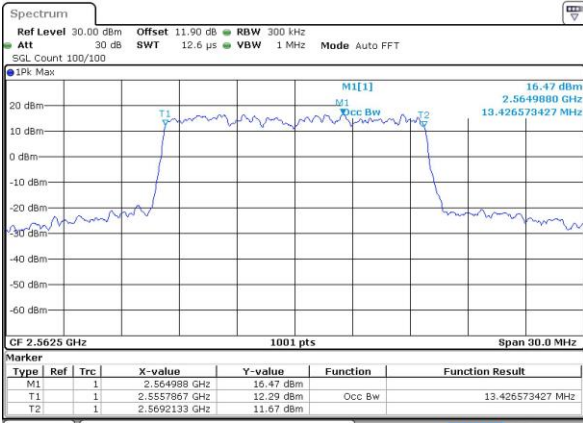

Highest Channel / 10MHz / 16QAM

Date: 15 MAY 2017 22:29:55

LTE Band 7

Lowest Channel / 15MHz / QPSK

Date: 15 MAY 2017 22:36:52

Lowest Channel / 15MHz / 16QAM

Date: 15 MAY 2017 22:37:03

Middle Channel / 15MHz / QPSK

Date: 15 MAY 2017 22:44:00

Middle Channel / 15MHz / 16QAM

Date: 15 MAY 2017 22:44:10

Highest Channel / 15MHz / QPSK

Date: 15 MAY 2017 22:46:29

Highest Channel / 15MHz / 16QAM

Date: 15 MAY 2017 22:46:39