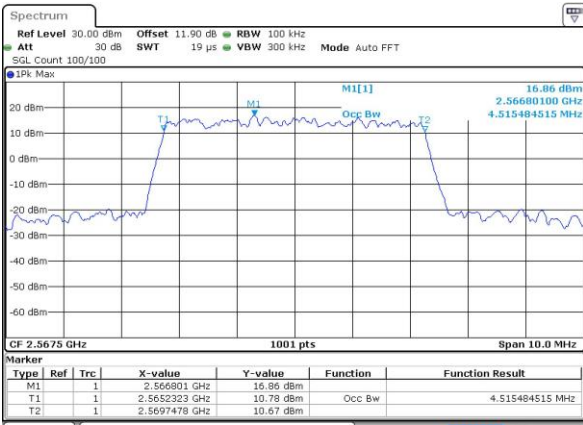

**Occupied Bandwidth**

Mode	LTE Band 7 : 99%OBW(MHz)											
BW	1.4MHz		3MHz		5MHz		10MHz		15MHz		20MHz	
Mod.	QPSK	16QAM	QPSK	16QAM	QPSK	16QAM	QPSK	16QAM	QPSK	16QAM	QPSK	16QAM
Lowest CH	-	-	-	-	4.49	4.49	9.11	9.01	13.43	13.49	18.5	18.42
Middle CH	-	-	-	-	4.48	4.48	9.05	9.05	13.43	13.4	18.26	18.42
Highest CH	-	-	-	-	4.52	4.48	9.01	9.01	13.43	13.37	18.34	18.3
Mode	LTE Band 7 : 99%OBW(MHz)											
BW	1.4MHz		3MHz		5MHz		10MHz		15MHz		20MHz	
Mod.	-	64QAM	-	64QAM	-	64QAM	-	64QAM	-	64QAM	-	64QAM
Lowest CH	-	-	-	-	-	4.48	-	9.03	-	13.43	-	18.42
Middle CH	-	-	-	-	-	4.5	-	9.01	-	13.37	-	18.26
Highest CH	-	-	-	-	-	4.5	-	8.97	-	13.46	-	18.34

LTE Band 7

Lowest Channel / 5MHz / QPSK

Date: 15 MAY 2017 22:03:23

Lowest Channel / 5MHz / 16QAM

Date: 15 MAY 2017 22:03:33

Middle Channel / 5MHz / QPSK

Date: 15 MAY 2017 22:10:31

Middle Channel / 5MHz / 16QAM

Date: 15 MAY 2017 22:10:41

Highest Channel / 5MHz / QPSK

Date: 15 MAY 2017 22:13:00

Highest Channel / 5MHz / 16QAM

Date: 15 MAY 2017 22:13:10

LTE Band 7

Lowest Channel / 10MHz / QPSK

Date: 15 MAY 2017 22:20:08