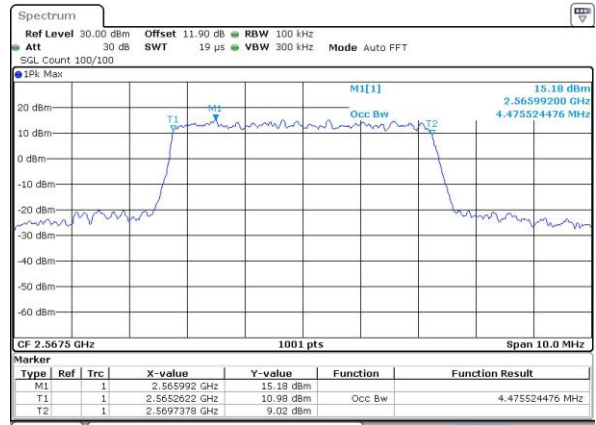

**Occupied Bandwidth**

Mode	LTE Band 7 : 99%OBW(MHz)											
BW	1.4MHz		3MHz		5MHz		10MHz		15MHz		20MHz	
Mod.	QPSK	16QAM	QPSK	16QAM	QPSK	16QAM	QPSK	16QAM	QPSK	16QAM	QPSK	16QAM
Lowest CH	-	-	-	-	4.49	4.49	9.11	9.01	13.43	13.49	18.5	18.42
Middle CH	-	-	-	-	4.48	4.48	9.05	9.05	13.43	13.4	18.26	18.42
Highest CH	-	-	-	-	4.52	4.48	9.01	9.01	13.43	13.37	18.34	18.3
Mode	LTE Band 7 : 99%OBW(MHz)											
BW	1.4MHz		3MHz		5MHz		10MHz		15MHz		20MHz	
Mod.	-	64QAM	-	64QAM	-	64QAM	-	64QAM	-	64QAM	-	64QAM
Lowest CH	-	-	-	-	-	4.48	-	9.03	-	13.43	-	18.42
Middle CH	-	-	-	-	-	4.5	-	9.01	-	13.37	-	18.26
Highest CH	-	-	-	-	-	4.5	-	8.97	-	13.46	-	18.34

LTE Band 7

Lowest Channel / 5MHz / QPSK

Date: 15 MAY 2017 22:03:23

Lowest Channel / 5MHz / 16QAM

Date: 15 MAY 2017 22:03:33

Middle Channel / 5MHz / QPSK

Date: 15 MAY 2017 22:10:31

Middle Channel / 5MHz / 16QAM

Date: 15 MAY 2017 22:10:41

Highest Channel / 5MHz / QPSK

Date: 15 MAY 2017 22:13:00

Highest Channel / 5MHz / 16QAM

Date: 15 MAY 2017 22:13:10

LTE Band 7

Lowest Channel / 10MHz / QPSK

Date: 15 MAY 2017 22:20:08