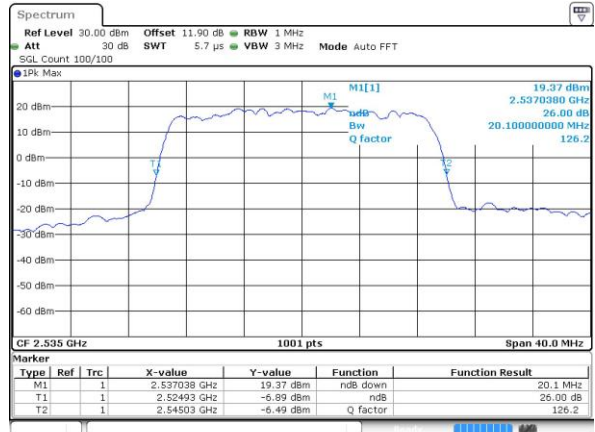

Date: 15 MAY 2017 22:44:21

Middle Channel / 15MHz / 16QAM

Date: 15 MAY 2017 22:44:31

Highest Channel / 15MHz / QPSK

Date: 15 MAY 2017 22:46:50

Highest Channel / 15MHz / 16QAM

Date: 15 MAY 2017 22:47:00

LTE Band 7

Lowest Channel / 20MHz / QPSK

Date: 15 MAY 2017 22:53:57

Lowest Channel / 20MHz / 16QAM

Date: 15 MAY 2017 22:54:08

Middle Channel / 20MHz / QPSK

Date: 15 MAY 2017 23:01:05

Middle Channel / 20MHz / 16QAM

Date: 15 MAY 2017 23:01:15

Highest Channel / 20MHz / QPSK

Date: 15 MAY 2017 23:03:34

Highest Channel / 20MHz / 16QAM

Date: 15 MAY 2017 23:03:44

LTE Band 7

Lowest Channel / 5MHz / 64QAM

Date: 29 MAY 2017 01:41:25

Middle Channel / 5MHz / 64QAM