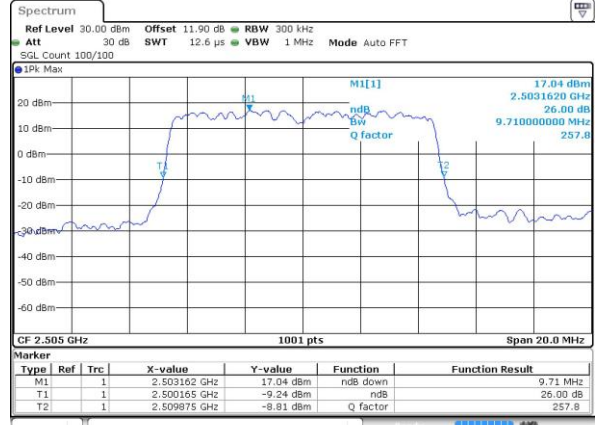

LTE Band 7

Lowest Channel / 5MHz / QPSK

Date: 15 MAY 2017 22:03:44

Lowest Channel / 5MHz / 16QAM

Date: 15 MAY 2017 22:03:54

Middle Channel / 5MHz / QPSK

Date: 15 MAY 2017 22:10:51

Middle Channel / 5MHz / 16QAM

Date: 15 MAY 2017 22:11:02

Highest Channel / 5MHz / QPSK

Date: 15 MAY 2017 22:13:20

Highest Channel / 5MHz / 16QAM

Date: 15 MAY 2017 22:13:31

LTE Band 7

Lowest Channel / 10MHz / QPSK

Date: 15 MAY 2017 22:20:28

Lowest Channel / 10MHz / 16QAM

Date: 15 MAY 2017 22:20:39

Middle Channel / 10MHz / QPSK

Date: 15 MAY 2017 22:27:36

Middle Channel / 10MHz / 16QAM

Date: 15 MAY 2017 22:27:47

Highest Channel / 10MHz / QPSK

Date: 15 MAY 2017 22:30:05