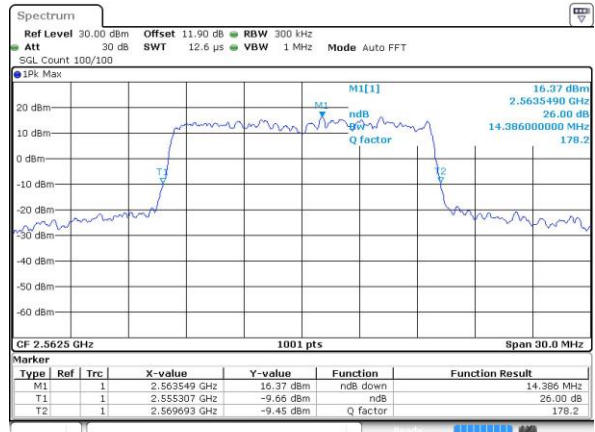

Highest Channel / 10MHz / 16QAM

Date: 15 MAY 2017 22:30:15

LTE Band 7

Lowest Channel / 15MHz / QPSK

Date: 15 MAY 2017 22:37:13

Lowest Channel / 15MHz / 16QAM

Date: 15 MAY 2017 22:37:23

Middle Channel / 15MHz / QPSK

Date: 15 MAY 2017 22:44:21

Middle Channel / 15MHz / 16QAM

Date: 15 MAY 2017 22:44:31

Highest Channel / 15MHz / QPSK

Date: 15 MAY 2017 22:46:50

Highest Channel / 15MHz / 16QAM

Date: 15 MAY 2017 22:47:00

LTE Band 7

Highest Channel / 20MHz / QPSK

Date: 15 MAY 2017 23:03:34

Highest Channel / 20MHz / 16QAM

Date: 15 MAY 2017 23:03:44

LTE Band 7

Lowest Channel / 5MHz / 64QAM

Date: 29 MAY 2017 01:41:25

Middle Channel / 5MHz / 64QAM