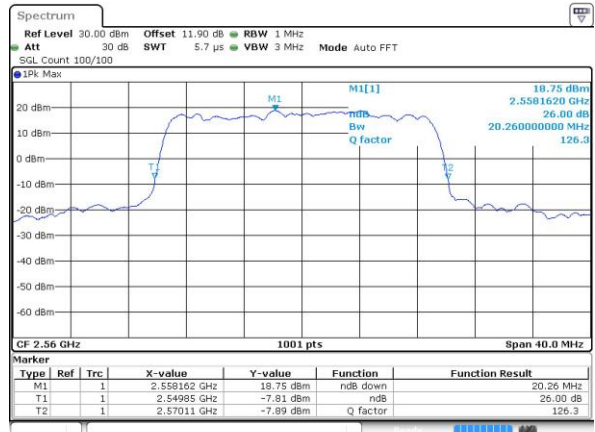

Date: 15 MAY 2017 22:44:21

Middle Channel / 15MHz / 16QAM

Date: 15 MAY 2017 22:44:31

Highest Channel / 15MHz / QPSK

Date: 15 MAY 2017 22:46:50

Highest Channel / 15MHz / 16QAM

Date: 15 MAY 2017 22:47:00

LTE Band 7

Lowest Channel / 20MHz / QPSK

Date: 15 MAY 2017 22:53:57

Lowest Channel / 20MHz / 16QAM

Date: 15 MAY 2017 22:54:08

Middle Channel / 20MHz / QPSK

Date: 15 MAY 2017 23:01:05

Middle Channel / 20MHz / 16QAM

Date: 15 MAY 2017 23:01:15

Highest Channel / 20MHz / QPSK

Date: 15 MAY 2017 23:03:34

Highest Channel / 20MHz / 16QAM

Date: 15 MAY 2017 23:03:44

LTE Band 7

Lowest Channel / 5MHz / 64QAM

Date: 29 MAY 2017 01:41:25

Middle Channel / 5MHz / 64QAM

Date: 29 MAY 2017 01:44:59

Highest Channel / 5MHz / 64QAM

Date: 29 MAY 2017 01:46:13

LTE Band 7

Lowest Channel / 10MHz / 64QAM

Date: 29 MAY 2017 01:48:47

Middle Channel / 10MHz / 64QAM

Date: 29 MAY 2017 01:53:21