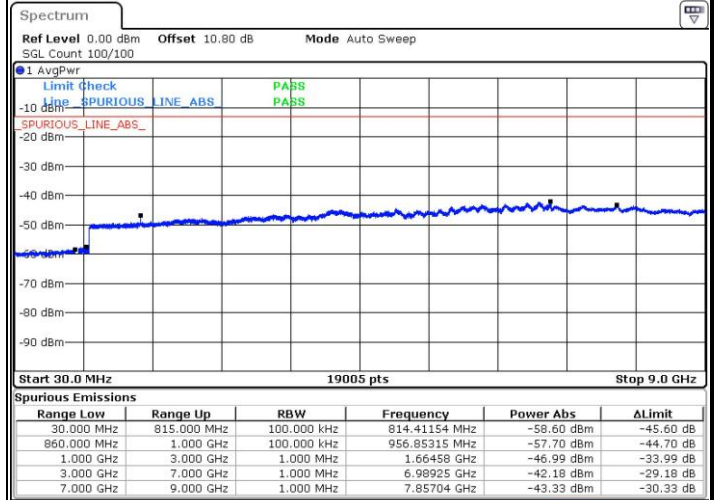

LTE Band 5 / 3MHz

Lowest Channel / 64QAM

LTE Band 5 / 3MHz

Middle Channel / 64QAM

Date: 29.MAY.2017 11:14:12

Highest Channel / 64QAM

Date: 29.MAY.2017 11:18:45

**LTE Band 5 / 5MHz**

**Lowest Channel / 64QAM**

Date: 29.MAY.2017 11:23:18

**Middle Channel / 64QAM**

Date: 29.MAY.2017 11:24:33

LTE Band 5 / 5MHz

Highest Channel / 64QAM

LTE Band 5 / 10MHz

Lowest Channel / 64QAM

LTE Band 5 / 10MHz

Middle Channel / 64QAM

Date: 29.MAY.2017 11:34:54

Highest Channel / 64QAM

Date: 29.MAY.2017 11:39:27

Frequency Stability

Test Conditions		LTE Band 5 (QPSK) / Middle Channel	Limit
Temperature (°C)	Voltage (Volt)	BW 10MHz	2.5ppm
		Deviation (ppm)	Result
50	Normal Voltage	0.0004	PASS
40	Normal Voltage	0.0146	
30	Normal Voltage	0.0112	
20(Ref.)	Normal Voltage	0.0000	
10	Normal Voltage	0.0155	
0	Normal Voltage	0.0006	
-10	Normal Voltage	0.0114	
-20	Normal Voltage	0.0093	
-30	Normal Voltage	0.0002	
20	Maximum Voltage	0.0016	
20	Normal Voltage	0.0000	
20	Battery End Point	0.0091	

Note:

1. Normal Voltage =3.8 V. ; Battery End Point (BEP) =3.5 V. ; Maximum Voltage =4.2 V.
2. Note: The frequency fundamental emissions stay within the authorized frequency block.