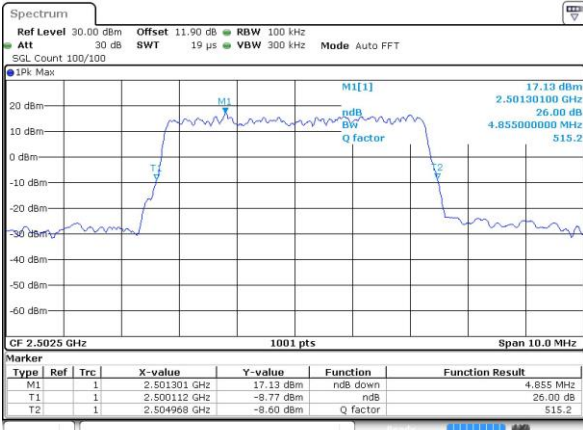

LTE Band 7

Lowest Channel / 5MHz / QPSK

Date: 15 MAY 2017 22:03:44