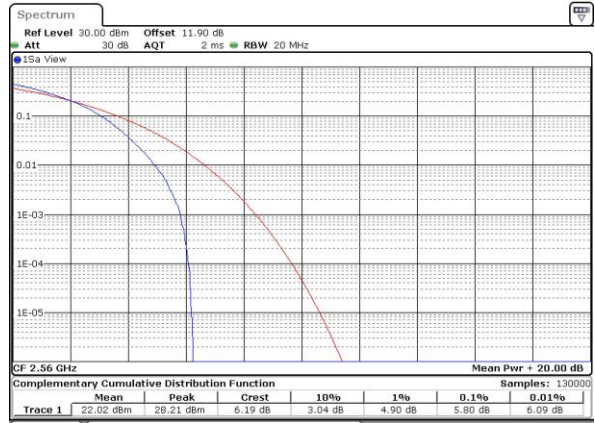

Highest Channel / Full RB

Date: 15 MAY 2017 23:13:30

LTE Band 7 / 20MHz / 64QAM

Lowest Channel / 1RB

Date: 29 MAY 2017 02:15:27

Lowest Channel / Full RB

Date: 29 MAY 2017 02:15:36

Middle Channel / 1RB

Date: 29 MAY 2017 02:15:46

Middle Channel / Full RB

Date: 29 MAY 2017 02:15:55

Highest Channel / 1RB

Date: 29 MAY 2017 02:16:05

Highest Channel / Full RB

Date: 29 MAY 2017 02:16:15

**26dB Bandwidth**

Mode	LTE Band 7 : 26dB BW(MHz)											
BW	1.4MHz		3MHz		5MHz		10MHz		15MHz		20MHz	
Mod.	QPSK	16QAM	QPSK	16QAM	QPSK	16QAM	QPSK	16QAM	QPSK	16QAM	QPSK	16QAM
Lowest CH	-	-	-	-	4.86	4.90	9.69	9.71	14.75	14.54	20.26	20.14
Middle CH	-	-	-	-	4.93	4.82	9.91	9.83	14.42	14.30	20.18	20.10
Highest CH	-	-	-	-	4.90	4.93	9.71	9.95	14.60	14.39	20.22	20.26
Mode	LTE Band 7 : 26dB BW(MHz)											
BW	1.4MHz		3MHz		5MHz		10MHz		15MHz		20MHz	
Mod.	-	64QAM	-	64QAM	-	64QAM	-	64QAM	-	64QAM	-	64QAM
Lowest CH	-	-	-	-	-	4.94	-	9.69	-	14.27	-	20.06
Middle CH	-	-	-	-	-	4.93	-	9.81	-	14.45	-	20.02
Highest CH	-	-	-	-	-	4.89	-	9.75	-	14.54	-	20.06