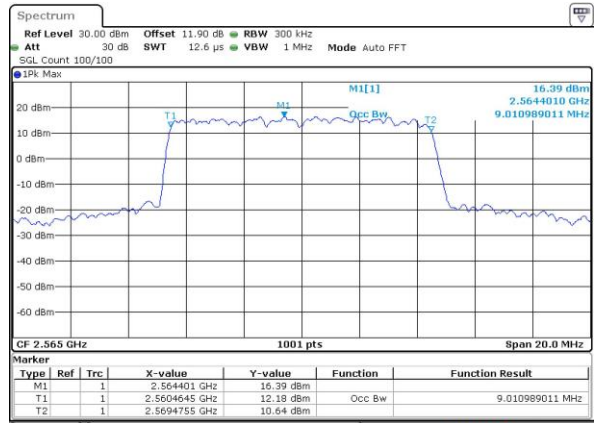

Date: 15 MAY 2017 22:10:41

Highest Channel / 5MHz / QPSK

Date: 15 MAY 2017 22:13:00

Highest Channel / 5MHz / 16QAM

Date: 15 MAY 2017 22:13:10

LTE Band 7

Lowest Channel / 10MHz / QPSK

Date: 15 MAY 2017 22:20:08

Lowest Channel / 10MHz / 16QAM

Date: 15 MAY 2017 22:20:18

Middle Channel / 10MHz / QPSK

Date: 15 MAY 2017 22:27:15

Middle Channel / 10MHz / 16QAM

Date: 15 MAY 2017 22:27:26

Highest Channel / 10MHz / QPSK

Date: 15 MAY 2017 22:29:44

Highest Channel / 10MHz / 16QAM

Date: 15 MAY 2017 22:29:55

LTE Band 7

Lowest Channel / 15MHz / QPSK

Date: 15 MAY 2017 22:36:52

Lowest Channel / 15MHz / 16QAM

Date: 15 MAY 2017 22:37:03

Middle Channel / 15MHz / QPSK