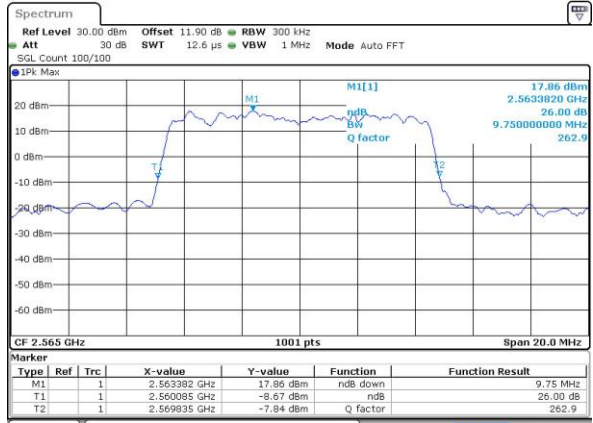

Highest Channel / 20MHz / QPSK

Date: 15 MAY 2017 23:03:34

Highest Channel / 20MHz / 16QAM

Date: 15 MAY 2017 23:03:44

LTE Band 7

Lowest Channel / 5MHz / 64QAM

Date: 29 MAY 2017 01:41:25

Middle Channel / 5MHz / 64QAM

Date: 29 MAY 2017 01:44:59

Highest Channel / 5MHz / 64QAM

Date: 29 MAY 2017 01:46:13

LTE Band 7

Lowest Channel / 10MHz / 64QAM

Date: 29 MAY 2017 01:48:47

Middle Channel / 10MHz / 64QAM

Date: 29 MAY 2017 01:53:21

Highest Channel / 10MHz / 64QAM

Date: 29 MAY 2017 01:54:35

LTE Band 7

Lowest Channel / 15MHz / 64QAM

Date: 29 MAY 2017 01:58:09

Middle Channel / 15MHz / 64QAM

Date: 29 MAY 2017 02:01:43

Highest Channel / 15MHz / 64QAM

Date: 29 MAY 2017 02:02:57

LTE Band 7

Lowest Channel / 20MHz / 64QAM

Date: 29 MAY 2017 02:06:31

Middle Channel / 20MHz / 64QAM

Date: 29 MAY 2017 02:10:05

Highest Channel / 20MHz / 64QAM

Date: 29 MAY 2017 02:11:19