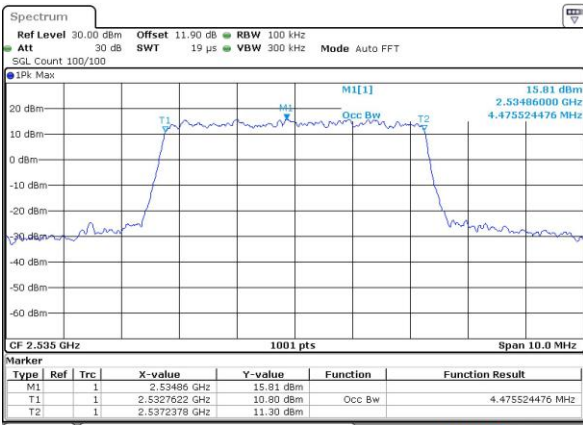

Date: 29 MAY 2017 02:02:57

LTE Band 7

Lowest Channel / 20MHz / 64QAM

Date: 29 MAY 2017 02:06:31

Middle Channel / 20MHz / 64QAM

Date: 29 MAY 2017 02:10:05

Highest Channel / 20MHz / 64QAM

Date: 29 MAY 2017 02:11:19

**Occupied Bandwidth**

Mode	LTE Band 7 : 99%OBW(MHz)											
BW	1.4MHz		3MHz		5MHz		10MHz		15MHz		20MHz	
Mod.	QPSK	16QAM	QPSK	16QAM	QPSK	16QAM	QPSK	16QAM	QPSK	16QAM	QPSK	16QAM
Lowest CH	-	-	-	-	4.49	4.49	9.11	9.01	13.43	13.49	18.5	18.42
Middle CH	-	-	-	-	4.48	4.48	9.05	9.05	13.43	13.4	18.26	18.42
Highest CH	-	-	-	-	4.52	4.48	9.01	9.01	13.43	13.37	18.34	18.3
Mode	LTE Band 7 : 99%OBW(MHz)											
BW	1.4MHz		3MHz		5MHz		10MHz		15MHz		20MHz	
Mod.	-	64QAM	-	64QAM	-	64QAM	-	64QAM	-	64QAM	-	64QAM
Lowest CH	-	-	-	-	-	4.48	-	9.03	-	13.43	-	18.42
Middle CH	-	-	-	-	-	4.5	-	9.01	-	13.37	-	18.26
Highest CH	-	-	-	-	-	4.5	-	8.97	-	13.46	-	18.34

LTE Band 7

Lowest Channel / 5MHz / QPSK

Date: 15 MAY 2017 22:03:23

Lowest Channel / 5MHz / 16QAM

Date: 15 MAY 2017 22:03:33

Middle Channel / 5MHz / QPSK

Date: 15 MAY 2017 22:10:31

Middle Channel / 5MHz / 16QAM

Date: 15 MAY 2017 22:10:41

Highest Channel / 5MHz / QPSK

Date: 15 MAY 2017 22:13:00

Highest Channel / 5MHz / 16QAM

Date: 15 MAY 2017 22:13:10

LTE Band 7

Lowest Channel / 10MHz / QPSK

Date: 15 MAY 2017 22:20:08