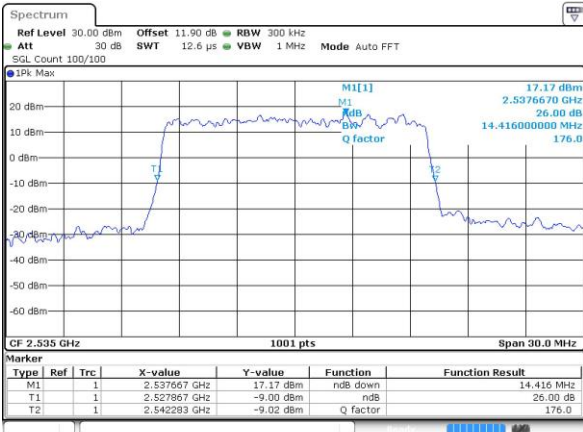

Highest Channel / 10MHz / 16QAM

Date: 15 MAY 2017 22:30:15

LTE Band 7

Lowest Channel / 15MHz / QPSK

Date: 15 MAY 2017 22:37:13

Lowest Channel / 15MHz / 16QAM

Date: 15 MAY 2017 22:37:23

Middle Channel / 15MHz / QPSK

Date: 15 MAY 2017 22:44:21

Middle Channel / 15MHz / 16QAM

Date: 15 MAY 2017 22:44:31

Highest Channel / 15MHz / QPSK

Date: 15 MAY 2017 22:46:50

Highest Channel / 15MHz / 16QAM

Date: 15 MAY 2017 22:47:00

LTE Band 7