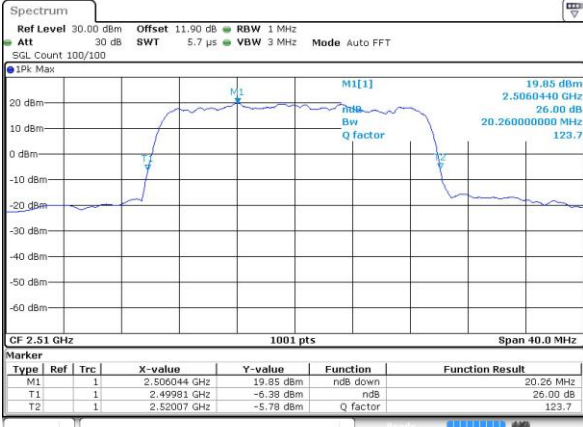

LTE Band 7

Lowest Channel / 20MHz / QPSK

Date: 15 MAY 2017 22:53:57