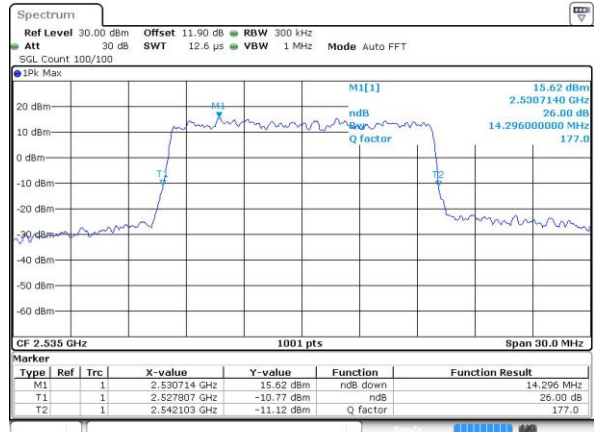

Highest Channel / 10MHz / 16QAM

Date: 15 MAY 2017 22:30:15

LTE Band 7

Lowest Channel / 15MHz / QPSK

Date: 15 MAY 2017 22:37:13

Lowest Channel / 15MHz / 16QAM

Date: 15 MAY 2017 22:37:23

Middle Channel / 15MHz / QPSK

Date: 15 MAY 2017 22:44:21

Middle Channel / 15MHz / 16QAM

Date: 15 MAY 2017 22:44:31

Highest Channel / 15MHz / QPSK

Date: 15 MAY 2017 22:46:50

Highest Channel / 15MHz / 16QAM

Date: 15 MAY 2017 22:47:00

LTE Band 7