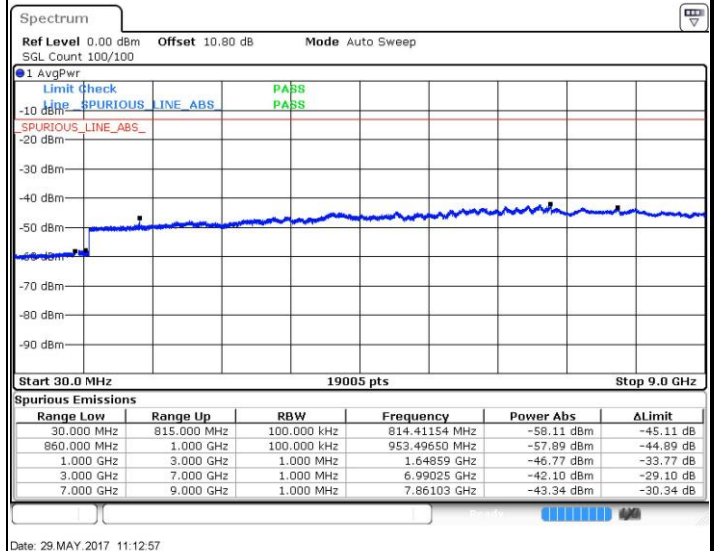

LTE Band 5 / 10MHz

Middle Channel / QPSK

Middle Channel / 16QAM

Date: 15.MAY.2017 17:22:09

Date: 15.MAY.2017 17:23:04

Highest Channel / QPSK

Highest Channel / 16QAM

Date: 15.MAY.2017 17:31:15

Date: 15.MAY.2017 17:32:09

LTE Band 5 / 1.4MHz

Lowest Channel / 64QAM

Date: 29.MAY.2017 11:44:01

Middle Channel / 64QAM

Date: 29.MAY.2017 11:45:16

LTE Band 5 / 1.4MHz

Highest Channel / 64QAM

LTE Band 5 / 3MHz

Lowest Channel / 64QAM

LTE Band 5 / 3MHz

Middle Channel / 64QAM

Date: 29.MAY.2017 11:14:12

Highest Channel / 64QAM

Date: 29.MAY.2017 11:18:45

**LTE Band 5 / 5MHz**

**Lowest Channel / 64QAM**

Date: 29.MAY.2017 11:23:18

**Middle Channel / 64QAM**

Date: 29.MAY.2017 11:24:33

LTE Band 5 / 5MHz

Highest Channel / 64QAM

LTE Band 5 / 10MHz

Lowest Channel / 64QAM