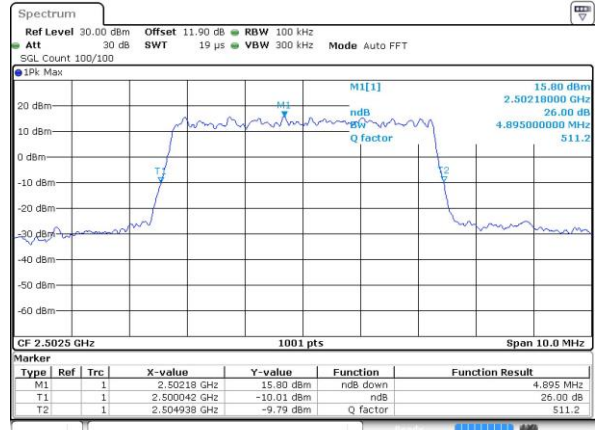

Date: 29 MAY 2017 02:15:46

Middle Channel / Full RB

Date: 29 MAY 2017 02:15:55

Highest Channel / 1RB

Date: 29 MAY 2017 02:16:05

Highest Channel / Full RB

Date: 29 MAY 2017 02:16:15

**26dB Bandwidth**

Mode	LTE Band 7 : 26dB BW(MHz)											
BW	1.4MHz		3MHz		5MHz		10MHz		15MHz		20MHz	
Mod.	QPSK	16QAM	QPSK	16QAM	QPSK	16QAM	QPSK	16QAM	QPSK	16QAM	QPSK	16QAM
Lowest CH	-	-	-	-	4.86	4.90	9.69	9.71	14.75	14.54	20.26	20.14
Middle CH	-	-	-	-	4.93	4.82	9.91	9.83	14.42	14.30	20.18	20.10
Highest CH	-	-	-	-	4.90	4.93	9.71	9.95	14.60	14.39	20.22	20.26
Mode	LTE Band 7 : 26dB BW(MHz)											
BW	1.4MHz		3MHz		5MHz		10MHz		15MHz		20MHz	
Mod.	-	64QAM	-	64QAM	-	64QAM	-	64QAM	-	64QAM	-	64QAM
Lowest CH	-	-	-	-	-	4.94	-	9.69	-	14.27	-	20.06
Middle CH	-	-	-	-	-	4.93	-	9.81	-	14.45	-	20.02
Highest CH	-	-	-	-	-	4.89	-	9.75	-	14.54	-	20.06

LTE Band 7

Lowest Channel / 5MHz / QPSK

Date: 15 MAY 2017 22:03:44

Lowest Channel / 5MHz / 16QAM

Date: 15 MAY 2017 22:03:54

Middle Channel / 5MHz / QPSK

Date: 15 MAY 2017 22:10:51

Middle Channel / 5MHz / 16QAM