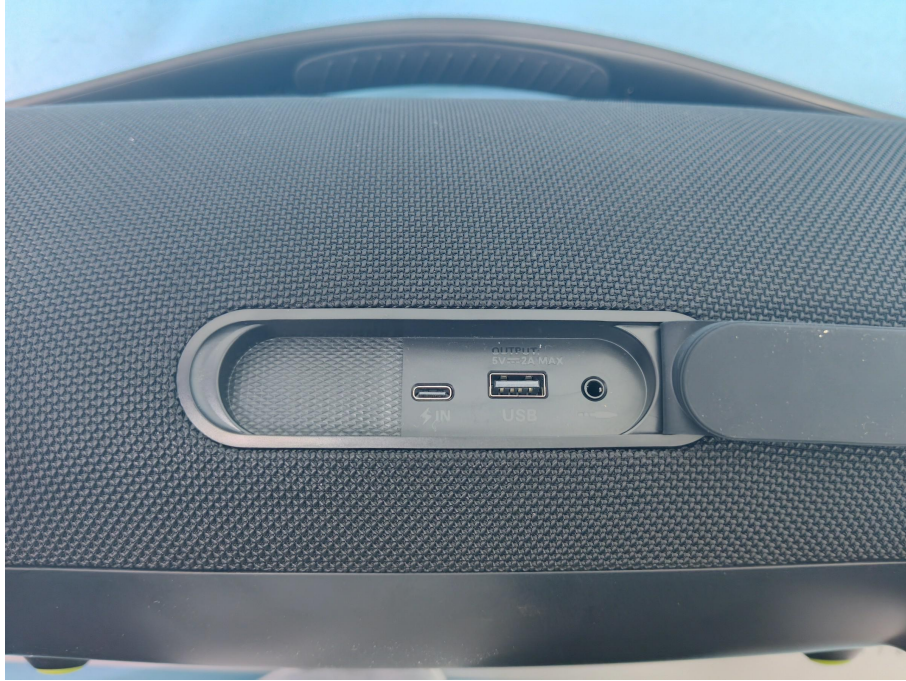

Shenzhen Anbotek Compliance Laboratory Limited

Address: Sogood Industrial Zone Laboratory & 1/F. of Building D, Sogood Science and Technology Park,
Sanwei Community, Hangcheng Subdistrict, Bao'an District, Shenzhen, Guangdong, China
Tel: (86) 0755-26066440 Email: service@anbotek.com

Hotline
400-003-0500
www.anbotek.com