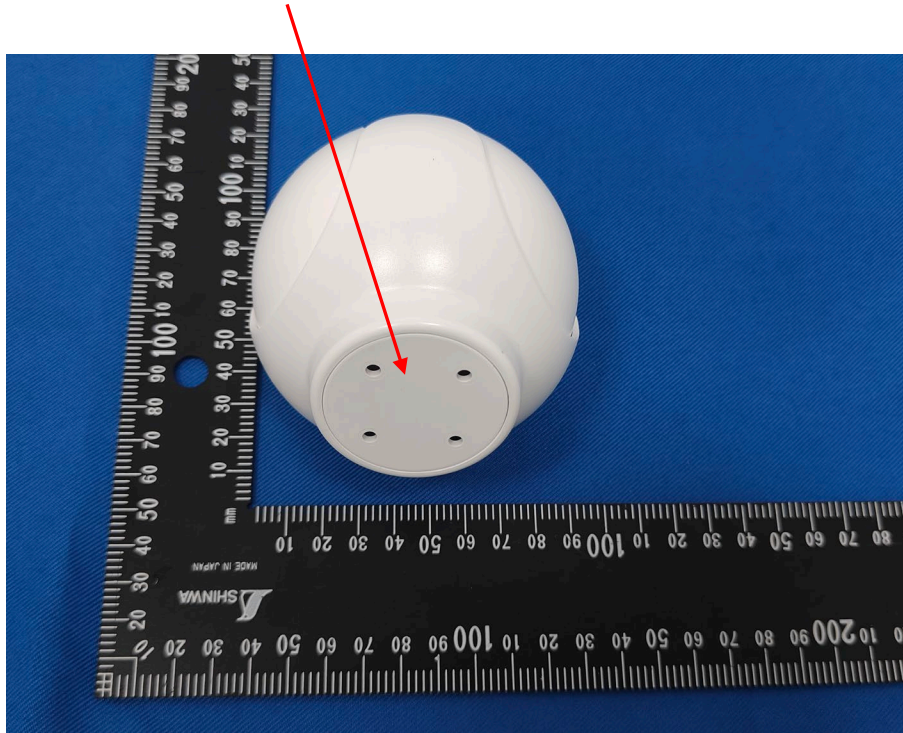

## Label Location On EUT

## Label

**Product Name: SwitchBot Outdoor Spotlight Cam 2K**

**Model No.: W4102000**

**FCC ID: 2AKXB-W4102000**