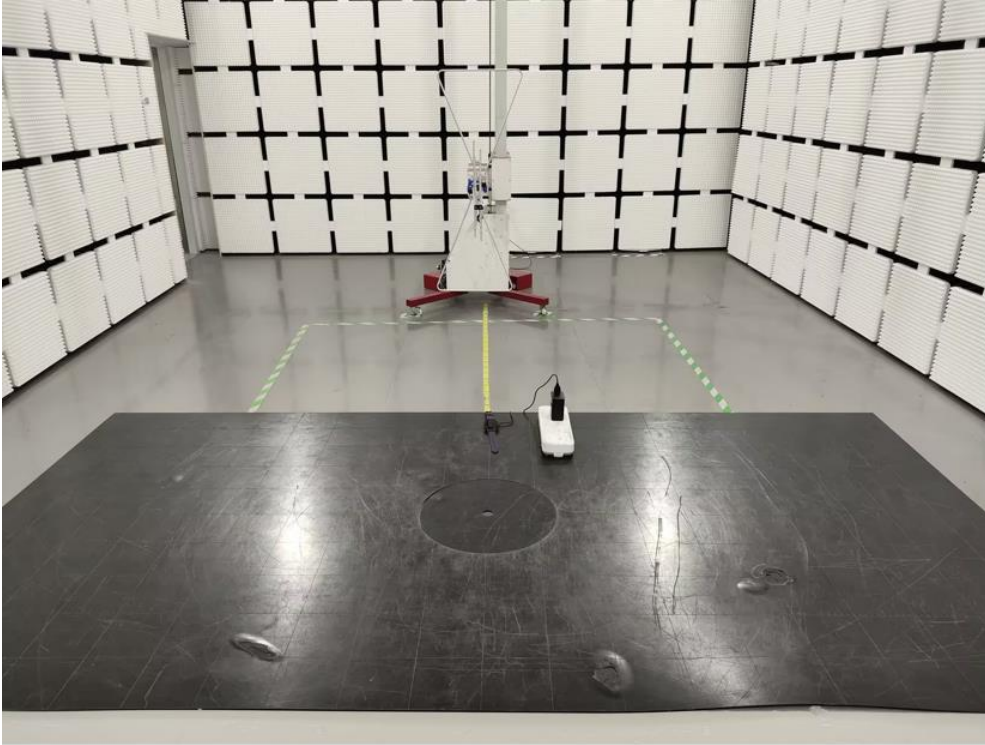

Appendix I Test Setup Photo

FCC ID: 2AKQQ269

Spurious Radiation Emissions Test (<1G)

Spurious Radiation Emissions Test (> 1G)

Conducted emission Test

-----End-----