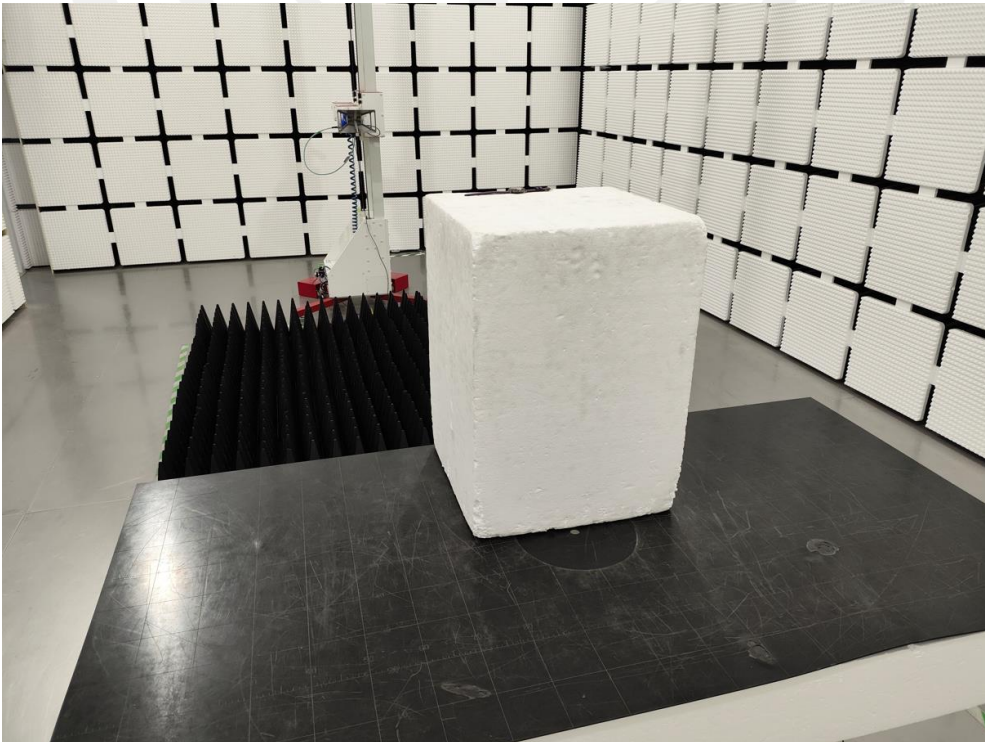

Appendix I Test Setup Photo

FCC ID: 2AKQQ269

Spurious Radiation Emissions Test (<1G)

Spurious Radiation Emissions Test (> 1G)

Conducted emission Test

-----End-----