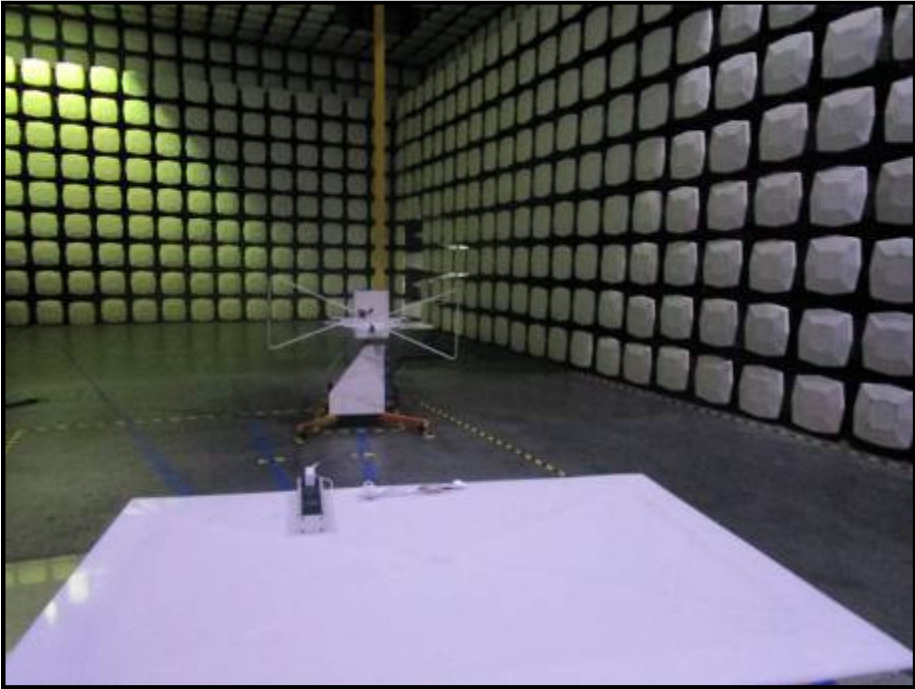

1.1 RADIATED SPURIOUS EMISSION TEST SETUP

9kHz-30MHz

30MHz-1GHz

Above 1GHz