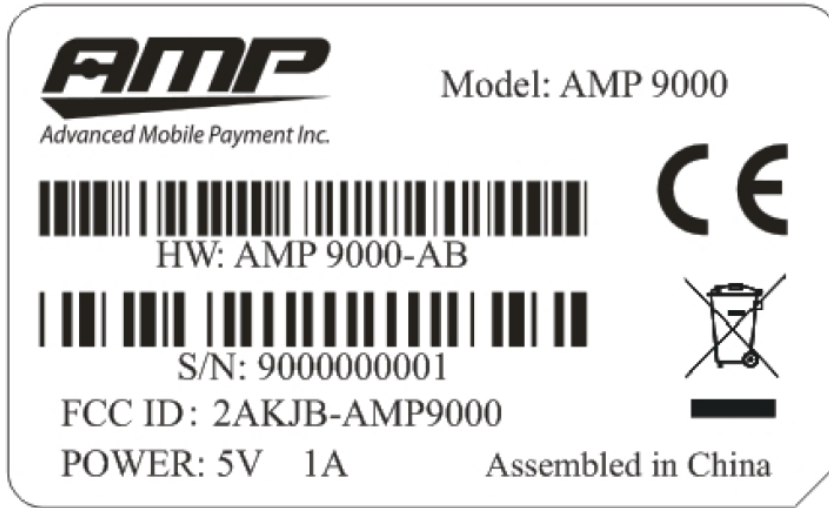

EXHIBIT A - FCC ID LABEL AND LOCATION

FCC ID Label

FCC ID Label Location Information

The label shown shall be permanently affixed at a conspicuous location on the device and be readily visible to the user at the time purchase (Labeling requirements per 2.925)