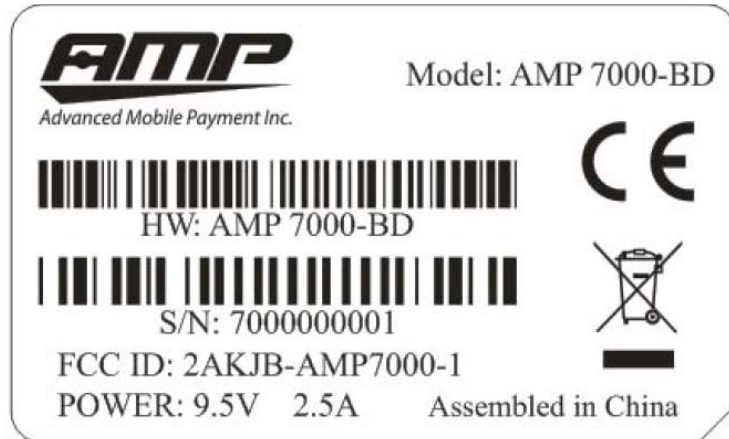

EXHIBIT A - FCC ID LABEL AND LOCATION

FCC ID Label

FCC ID Label Location Information

The label shown shall be permanently affixed at a conspicuous location on the device and be readily visible to the user at the time purchase (Labeling requirements per 2.925)