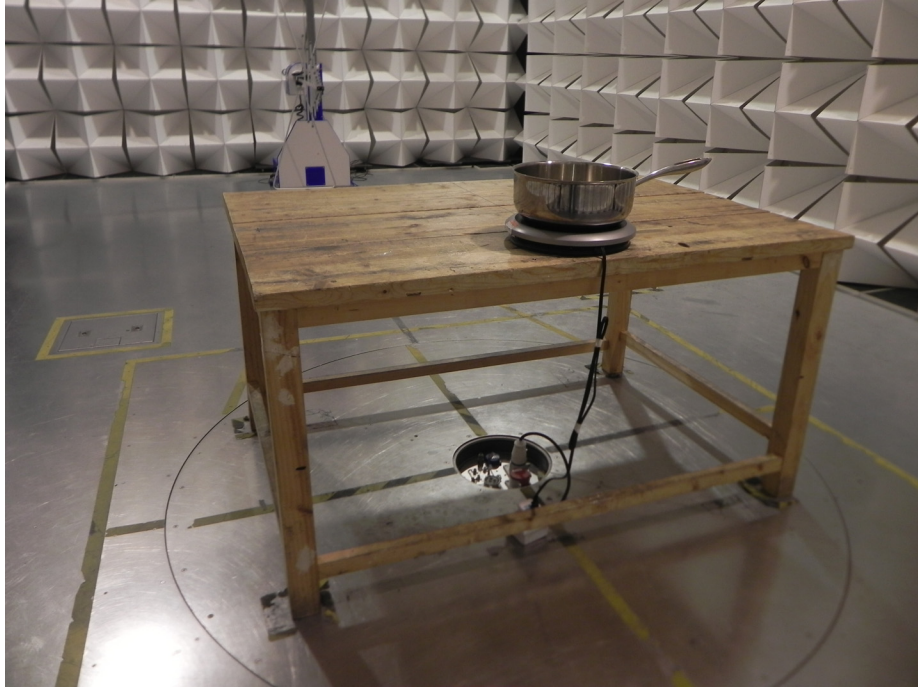

## Photographs- Model 41000 Test Setup Photos- for DXX

### Photograph – Conducted Emission Test Setup at Test Site 1#

### Photograph - Radiation Emission

Test frequency from 9 KHz to 30MHz at test site 2#

Test frequency from 30MHz to 1GHz at test site 2#

Test frequency above 1GHz at test site 1#

**Photographs –Model 41000 Test Setup for 8CC**

**Photograph –Power Line Conducted Emission Test Setup at test site 1#**

**Photograph – Radiated Emission Test Setup for 9 KHz~30 MHz**