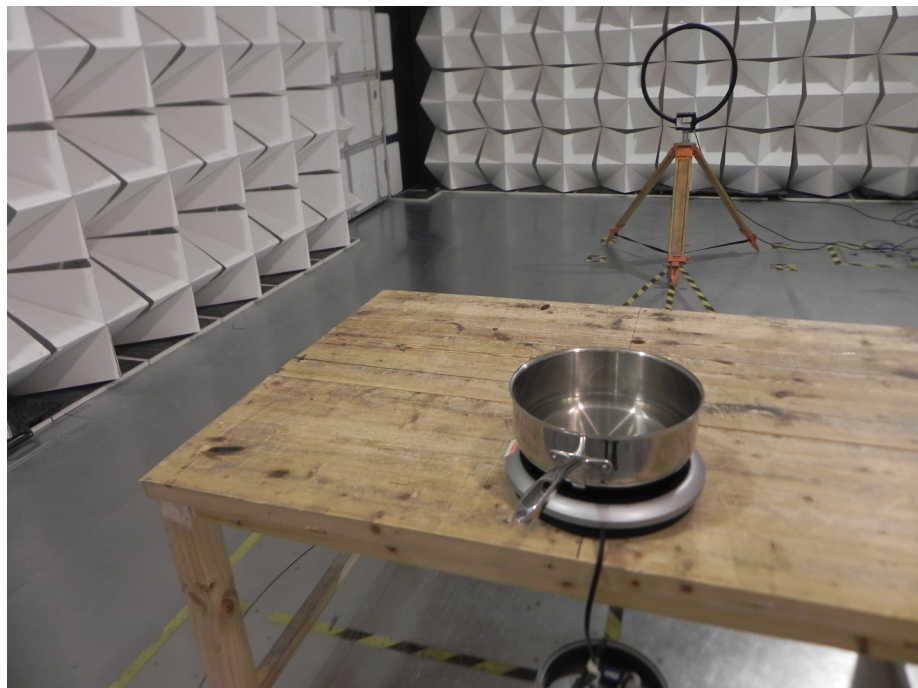

## Photographs- Model 41000 Test Setup Photos- for DXX

### Photograph – Conducted Emission Test Setup at Test Site 1#

### Photograph - Radiation Emission

Test frequency from 9 KHz to 30MHz at test site 2#

Test frequency from 30MHz to 1GHz at test site 2#

Test frequency above 1GHz at test site 1#

**Photographs –Model 41000 Test Setup for 8CC**

**Photograph –Power Line Conducted Emission Test Setup at test site 1#**

**Photograph – Radiated Emission Test Setup for 9 KHz~30 MHz**