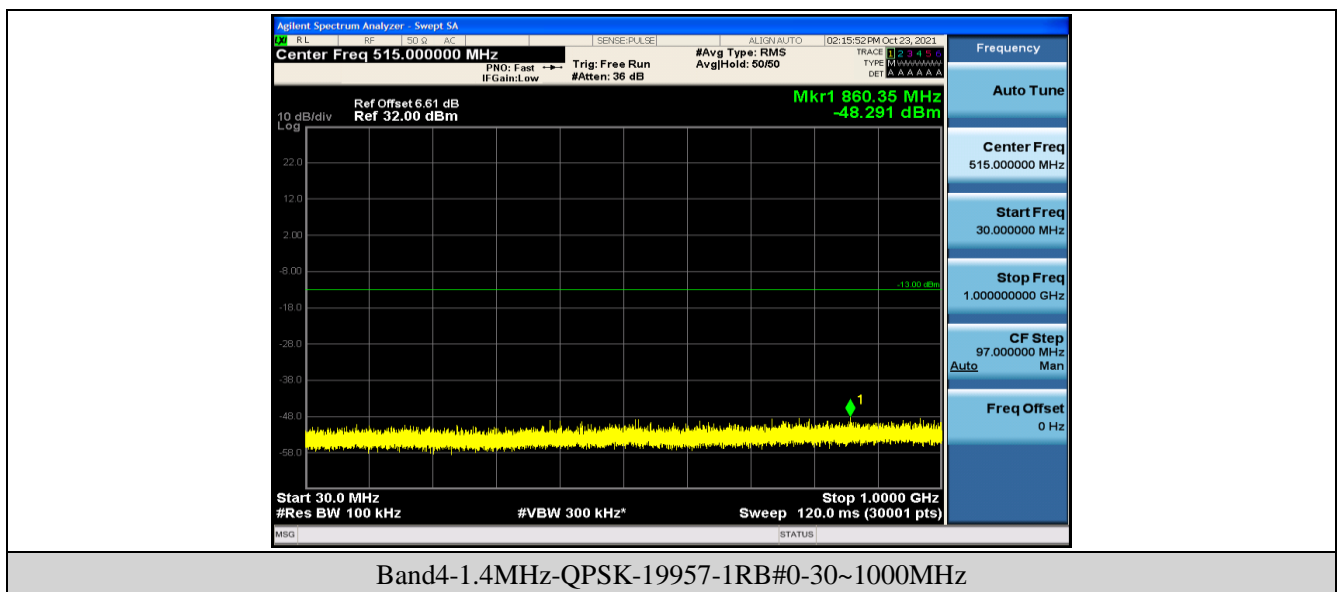

Band17	5MHz	16QAM	23755	1RB#0	1000~26000MHz	-31.75	PASS
Band17	5MHz	16QAM	23790	1RB#0	30~1000MHz	-47.91	PASS
Band17	5MHz	16QAM	23790	1RB#0	1000~26000MHz	-31.52	PASS
Band17	5MHz	16QAM	23825	1RB#0	30~1000MHz	-48.51	PASS
Band17	5MHz	16QAM	23825	1RB#0	1000~26000MHz	-31.50	PASS
Band17	10MHz	QPSK	23780	1RB#0	30~1000MHz	-48.23	PASS
Band17	10MHz	QPSK	23780	1RB#0	1000~26000MHz	-31.65	PASS
Band17	10MHz	QPSK	23790	1RB#0	30~1000MHz	-48.68	PASS
Band17	10MHz	QPSK	23790	1RB#0	1000~26000MHz	-31.49	PASS
Band17	10MHz	QPSK	23800	1RB#0	30~1000MHz	-48.48	PASS
Band17	10MHz	QPSK	23800	1RB#0	1000~26000MHz	-31.80	PASS
Band17	10MHz	16QAM	23780	1RB#0	30~1000MHz	-47.75	PASS
Band17	10MHz	16QAM	23780	1RB#0	1000~26000MHz	-31.79	PASS
Band17	10MHz	16QAM	23790	1RB#0	30~1000MHz	-48.57	PASS
Band17	10MHz	16QAM	23790	1RB#0	1000~26000MHz	-31.74	PASS
Band17	10MHz	16QAM	23800	1RB#0	30~1000MHz	-48.50	PASS
Band17	10MHz	16QAM	23800	1RB#0	1000~26000MHz	-31.78	PASS

Test Graphs