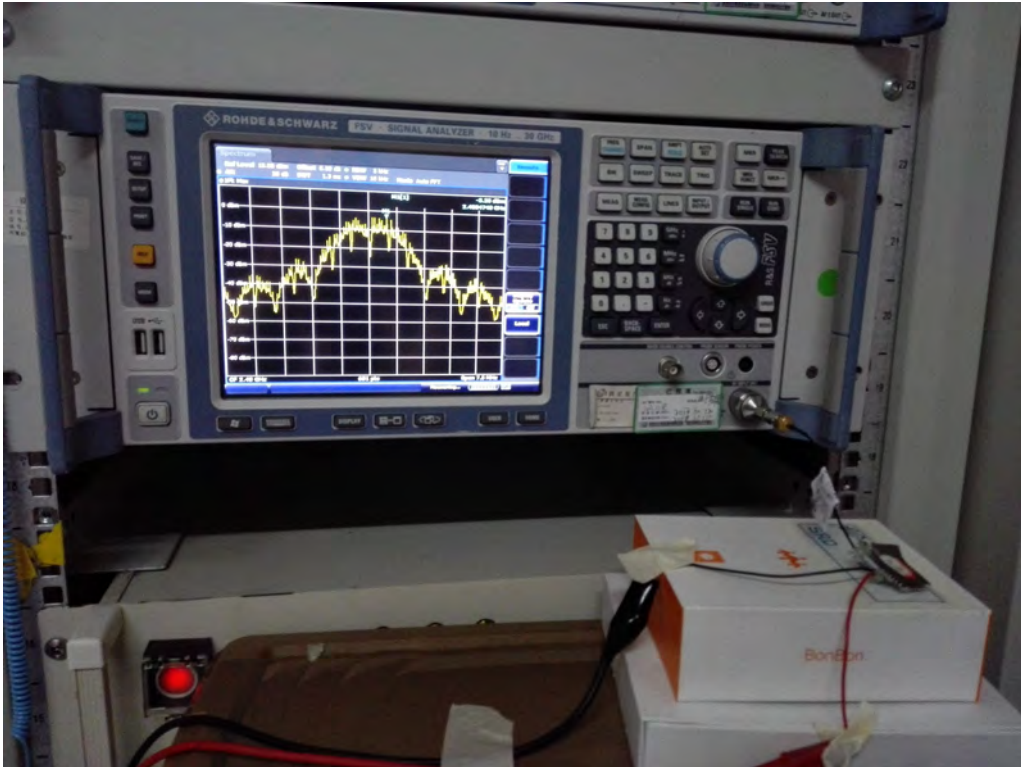

2 Conducted Test Photo

Conducted Test