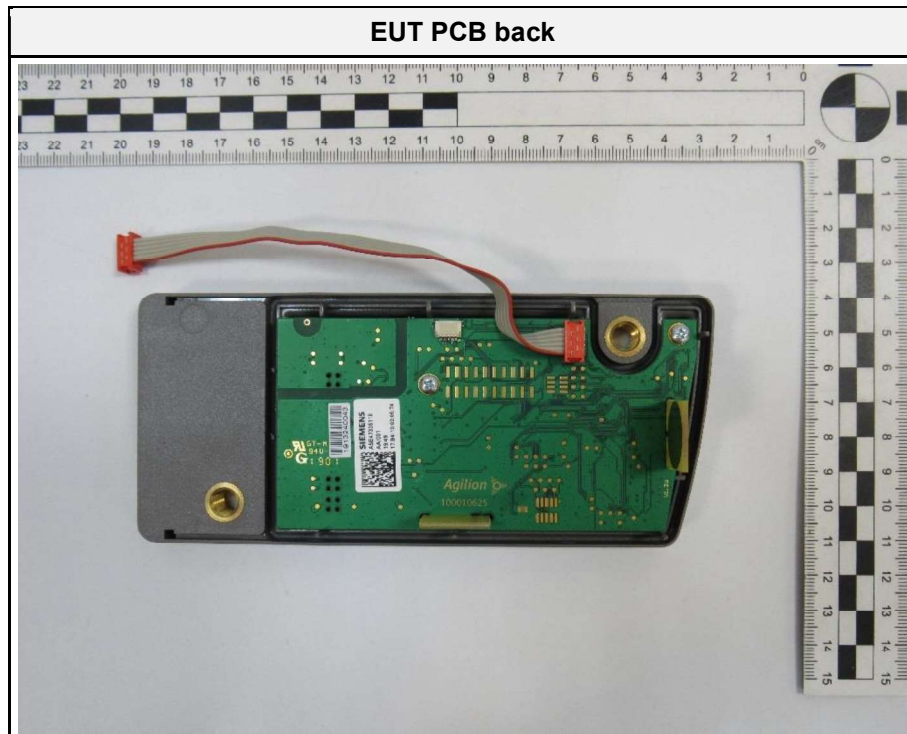

1.1 Photos – Equipment (external)

EUT bottom

## 1.2 Photos – Equipment Internal

PCB Antenna

Radio part