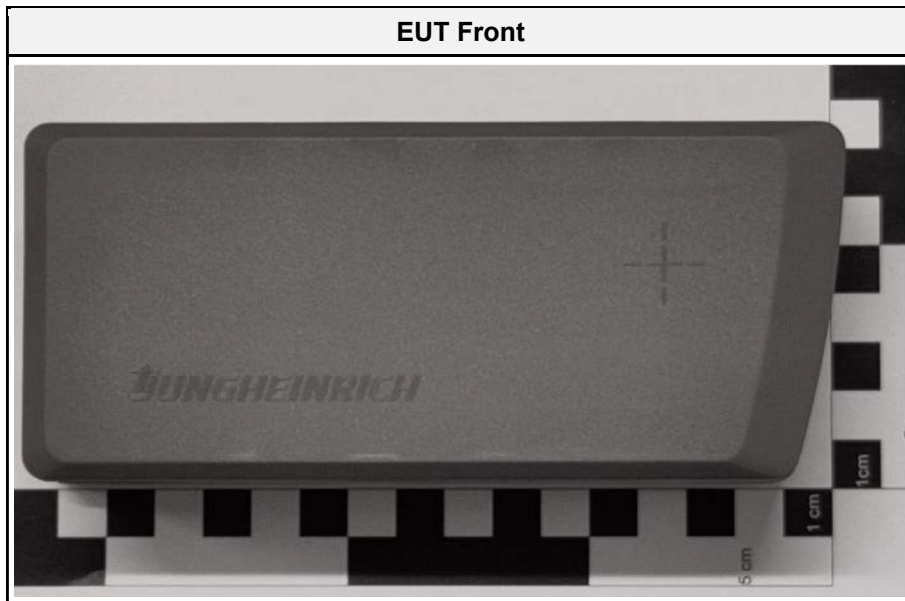

1.1 Photos – Equipment (external)

EUT bottom

## 1.2 Photos – Equipment Internal

PCB Antenna

Radio part