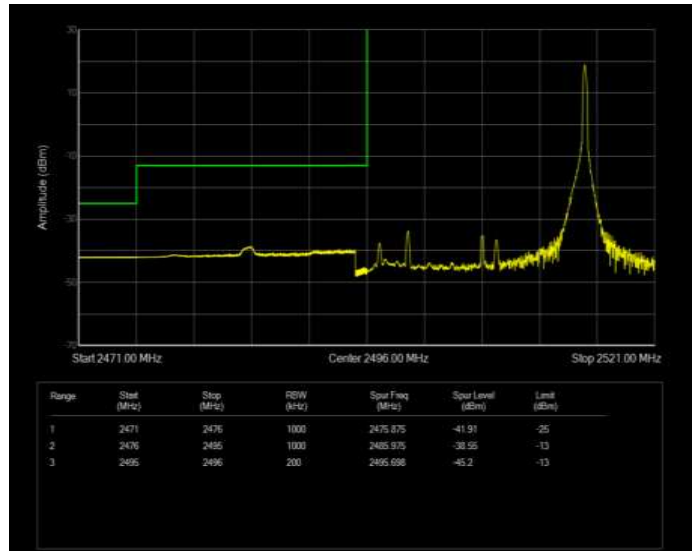

Band41 16QAM BW=20MHz Channel=39750 RB Size=1 Position=#Max Normal

Band41 16QAM BW=20MHz Channel=39750 RB Size=100 Position=#0 Extended