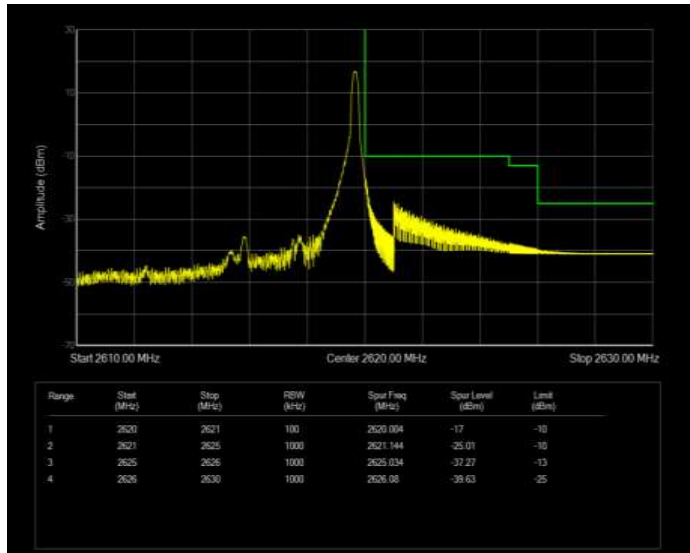

Band38 16QAM BW=5MHz Channel=38225 RB Size=1 Position=#Max Normal

Band38 16QAM BW=5MHz Channel=38225 RB Size=25 Position=#0 Extended