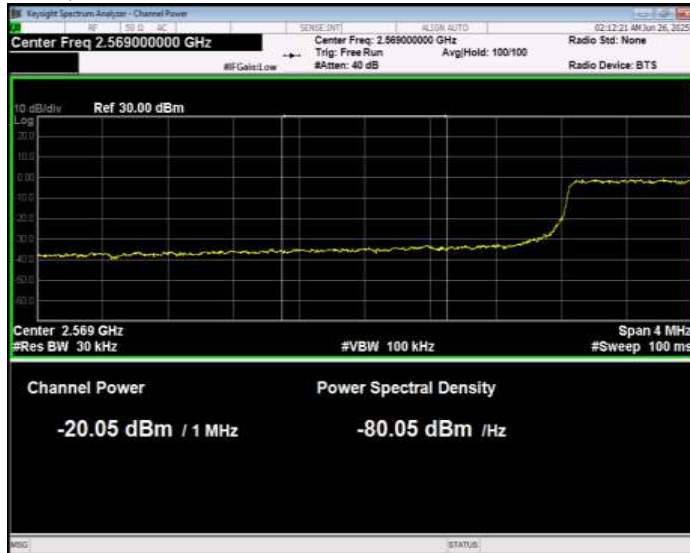

Band38 QPSK BW=5MHz Channel=37775 RB Size=25 Position=#0 Extended

Band38 QPSK BW=5MHz Channel=37775 RB Size=25 Position=#0 Normal