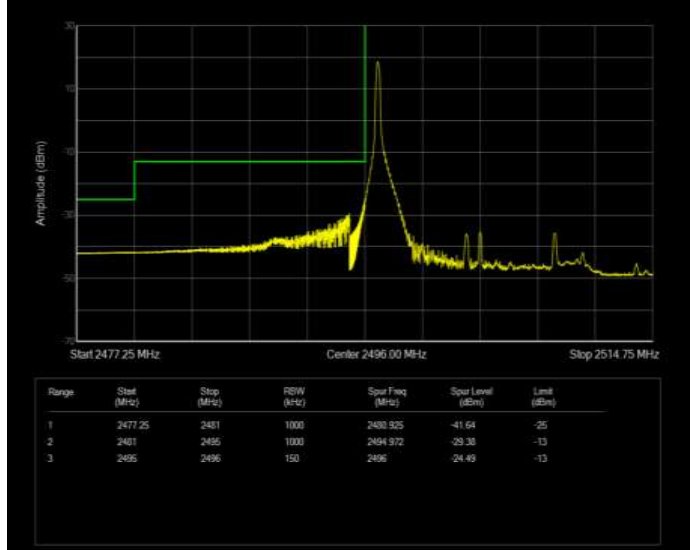

Band41 16QAM BW=15MHz Channel=39725 RB Size=1 Position=#0 Normal

Band41 16QAM BW=15MHz Channel=39725 RB Size=1 Position=#Max Extended