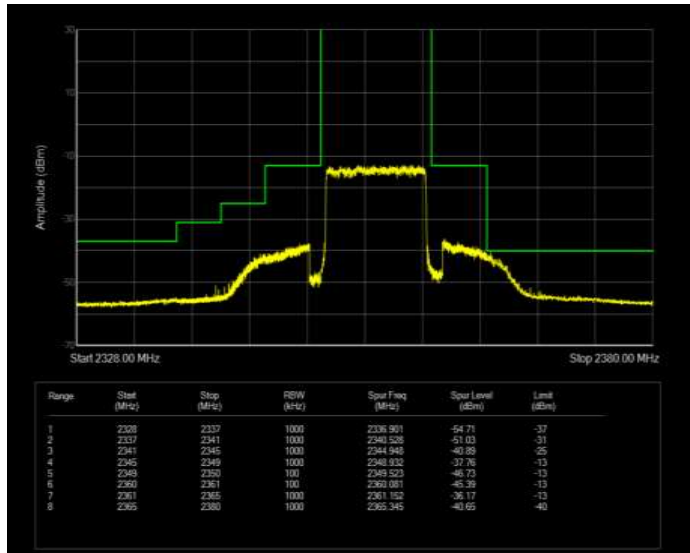

Band40(2350-2360) 16QAM BW=10MHz Channel=39200 RB Size=50 Position=#0 Normal

Band40(2350-2360) 16QAM BW=5MHz Channel=39175 RB Size=1 Position=#0 Extended