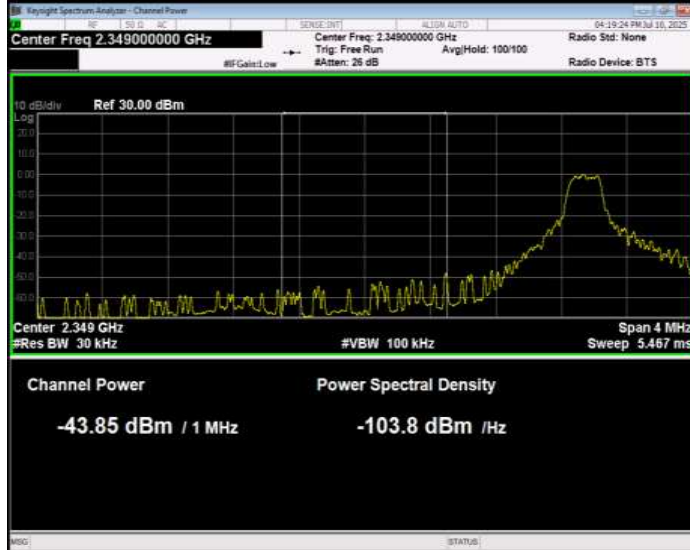

Band40(2350-2360) 16QAM BW=5MHz Channel=39175 RB Size=1 Position=#0 Extended

Band40(2350-2360) 16QAM BW=5MHz Channel=39175 RB Size=1 Position=#0 Normal