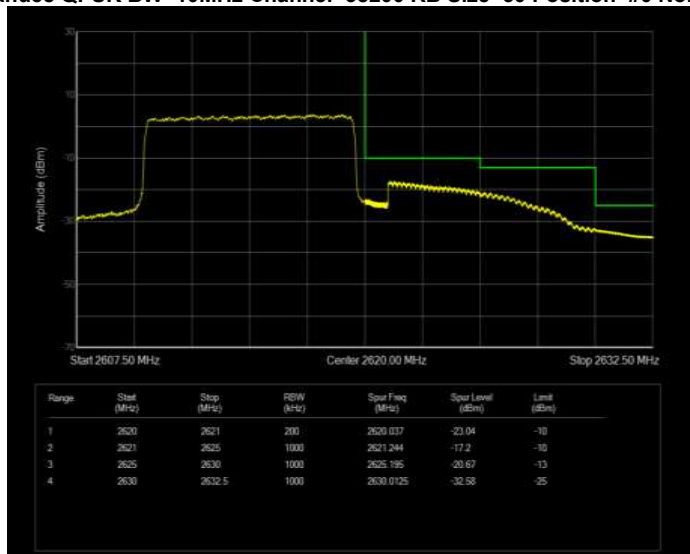

Band38 QPSK BW=10MHz Channel=37800 RB Size=1 Position=#Max Normal

Band38 QPSK BW=10MHz Channel=37800 RB Size=50 Position=#0 Extended

Band38 QPSK BW=10MHz Channel=37800 RB Size=50 Position=#0 Normal

Band38 QPSK BW=10MHz Channel=38200 RB Size=1 Position=#0 Extended

Band38 QPSK BW=10MHz Channel=38200 RB Size=1 Position=#0 Normal

Band38 QPSK BW=10MHz Channel=38200 RB Size=1 Position=#Max Extended

Band38 QPSK BW=10MHz Channel=38200 RB Size=1 Position=#Max Normal

Band38 QPSK BW=10MHz Channel=38200 RB Size=50 Position=#0 Extended

Band38 QPSK BW=10MHz Channel=38200 RB Size=50 Position=#0 Normal

Band38 QPSK BW=15MHz Channel=37825 RB Size=1 Position=#0 Extended

Band38 QPSK BW=15MHz Channel=37825 RB Size=1 Position=#0 Normal

Band38 QPSK BW=15MHz Channel=37825 RB Size=1 Position=#Max Extended