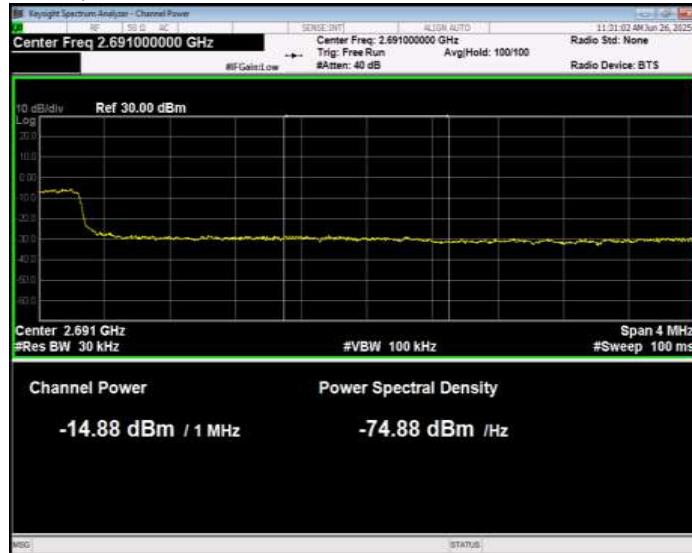

Band41 16QAM BW=15MHz Channel=41515 RB Size=75 Position=#0 Extended

Band41 16QAM BW=15MHz Channel=41515 RB Size=75 Position=#0 Normal