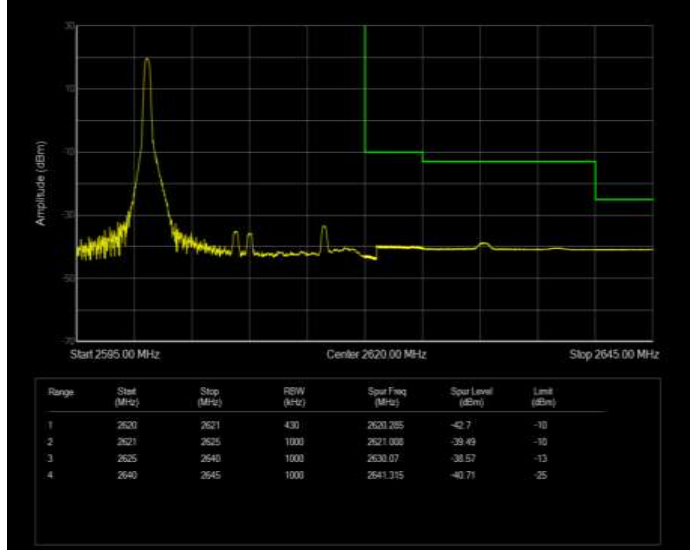

Band38 16QAM BW=20MHz Channel=38150 RB Size=1 Position=#0 Normal

Band38 16QAM BW=20MHz Channel=38150 RB Size=1 Position=#Max Extended

Band38 16QAM BW=20MHz Channel=38150 RB Size=1 Position=#Max Normal

Band38 16QAM BW=20MHz Channel=38150 RB Size=100 Position=#0 Extended

Band38 16QAM BW=20MHz Channel=38150 RB Size=100 Position=#0 Normal

Band38 16QAM BW=5MHz Channel=37775 RB Size=1 Position=#0 Extended

Band38 16QAM BW=5MHz Channel=37775 RB Size=1 Position=#0 Normal

Band38 16QAM BW=5MHz Channel=37775 RB Size=1 Position=#Max Extended