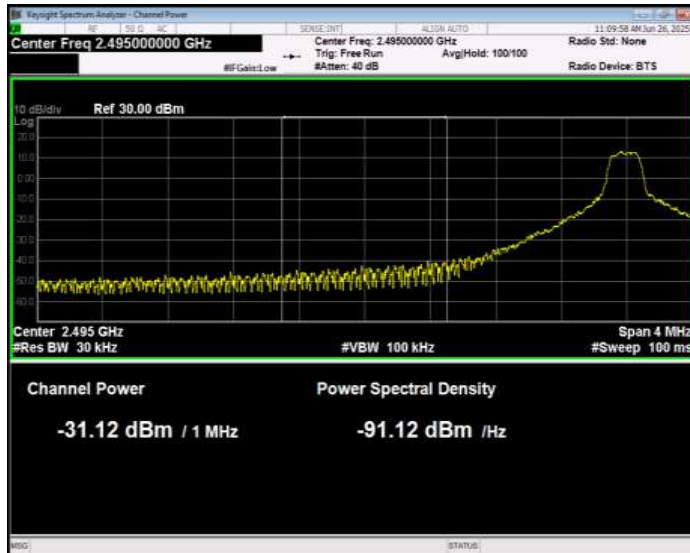

Band41 16QAM BW=10MHz Channel=39700 RB Size=1 Position=#0 Extended

Band41 16QAM BW=10MHz Channel=39700 RB Size=1 Position=#0 Normal