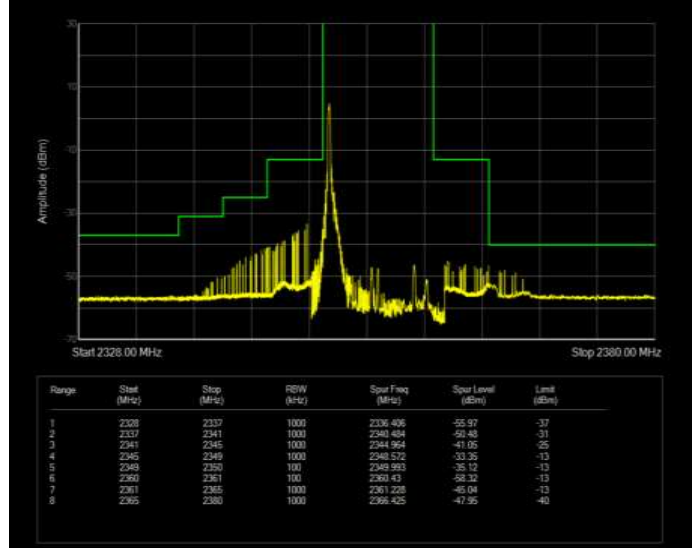

Band40(2350-2360) QPSK BW=10MHz Channel=39200 RB Size=1 Position=#0 Normal

Band40(2350-2360) QPSK BW=10MHz Channel=39200 RB Size=50 Position=#0 Extended