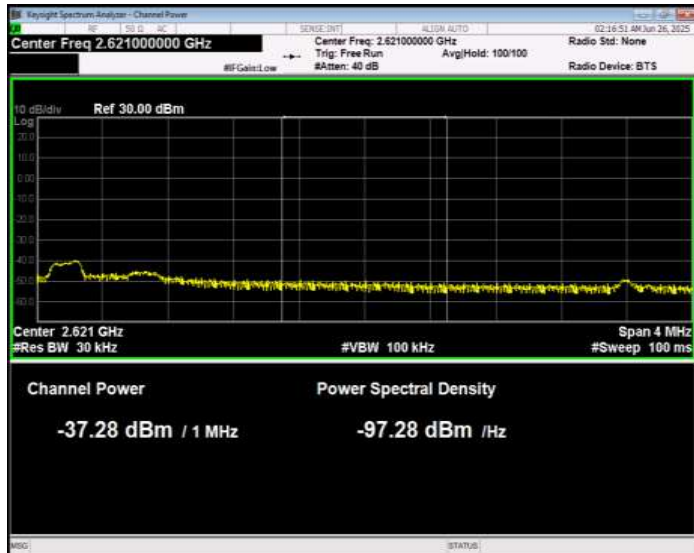

Band38 QPSK BW=5MHz Channel=37775 RB Size=1 Position=#Max Normal

Band38 QPSK BW=5MHz Channel=37775 RB Size=25 Position=#0 Extended

Band38 QPSK BW=5MHz Channel=37775 RB Size=25 Position=#0 Normal

Band38 QPSK BW=5MHz Channel=38225 RB Size=1 Position=#0 Extended