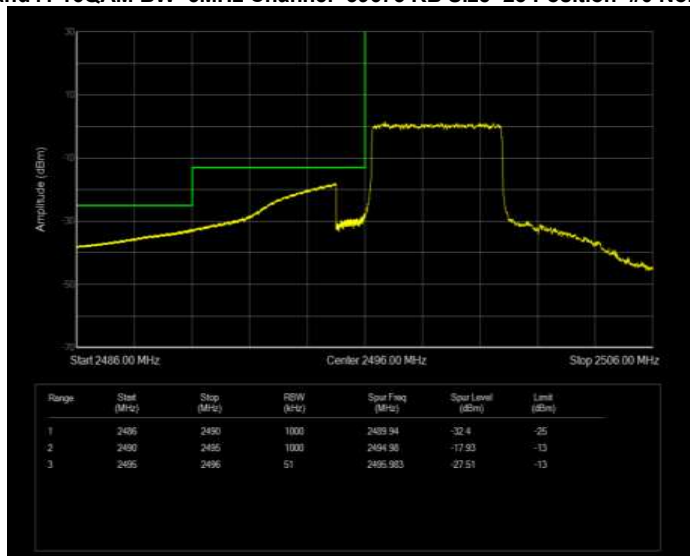

Band41 16QAM BW=5MHz Channel=39675 RB Size=25 Position=#0 Normal

Band41 16QAM BW=5MHz Channel=41565 RB Size=1 Position=#0 Extended