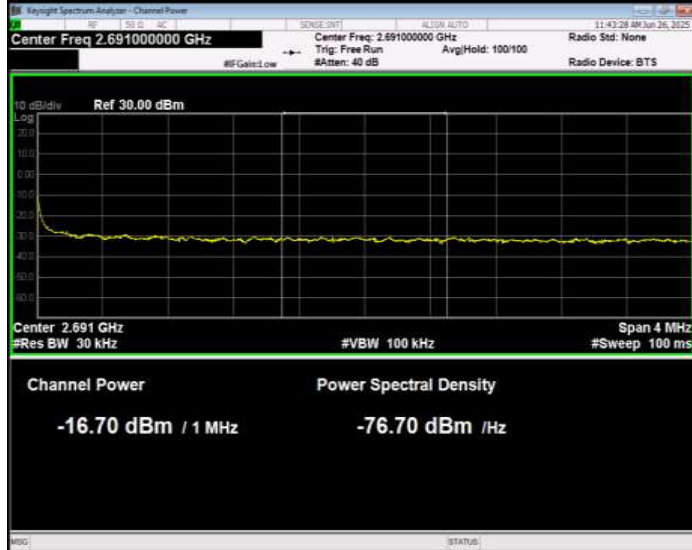

Band41 16QAM BW=20MHz Channel=41490 RB Size=100 Position=#0 Extended

Band41 16QAM BW=20MHz Channel=41490 RB Size=100 Position=#0 Normal