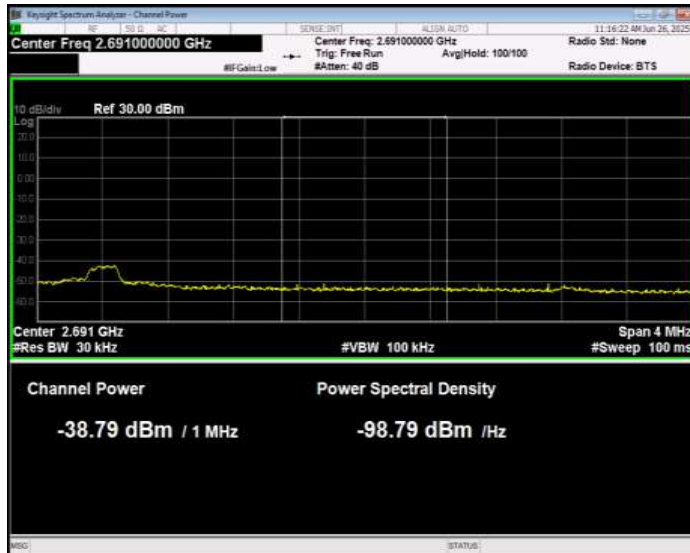

Band41 16QAM BW=10MHz Channel=41540 RB Size=1 Position=#0 Extended

Band41 16QAM BW=10MHz Channel=41540 RB Size=1 Position=#0 Normal