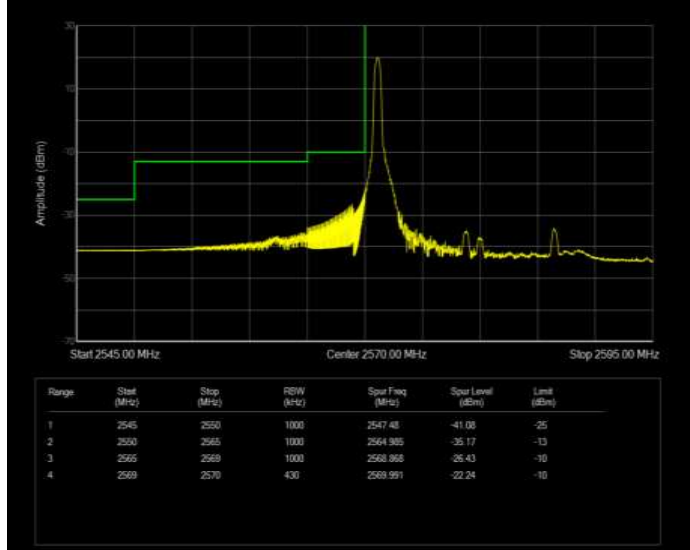

Band38 QPSK BW=20MHz Channel=37850 RB Size=1 Position=#0 Normal

Band38 QPSK BW=20MHz Channel=37850 RB Size=1 Position=#Max Extended