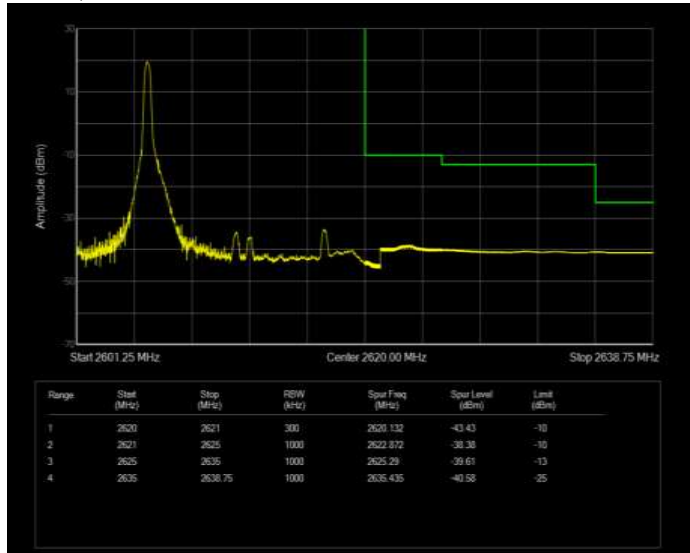

Band38 QPSK BW=15MHz Channel=38175 RB Size=1 Position=#0 Normal

Band38 QPSK BW=15MHz Channel=38175 RB Size=1 Position=#Max Extended