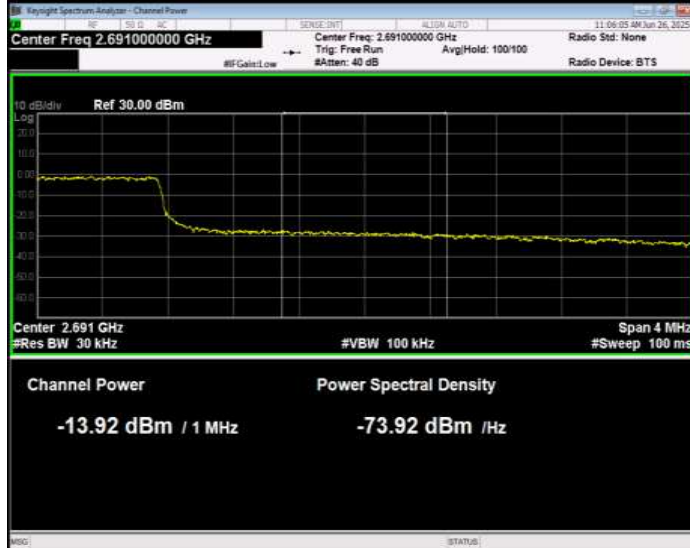

Band41 16QAM BW=5MHz Channel=41565 RB Size=25 Position=#0 Extended

Band41 16QAM BW=5MHz Channel=41565 RB Size=25 Position=#0 Normal