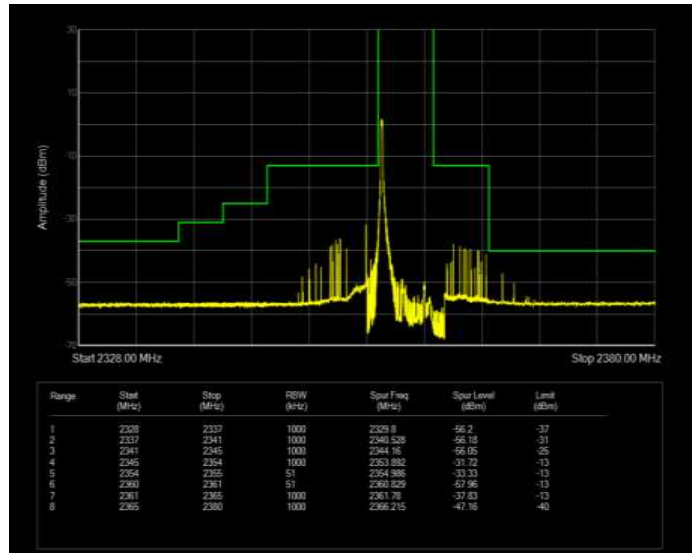

Band40(2350-2360) 16QAM BW=5MHz Channel=39225 RB Size=1 Position=#0 Normal

Band40(2350-2360) 16QAM BW=5MHz Channel=39225 RB Size=25 Position=#0 Extended