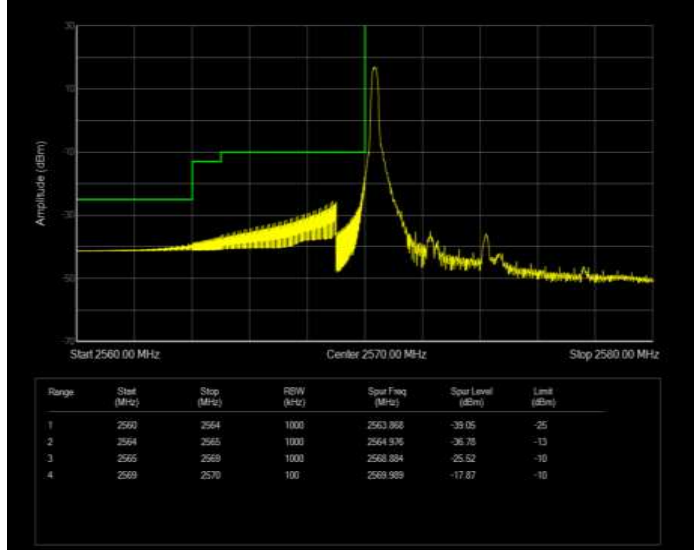

Band38 QPSK BW=5MHz Channel=37775 RB Size=1 Position=#0 Normal

Band38 QPSK BW=5MHz Channel=37775 RB Size=1 Position=#Max Extended