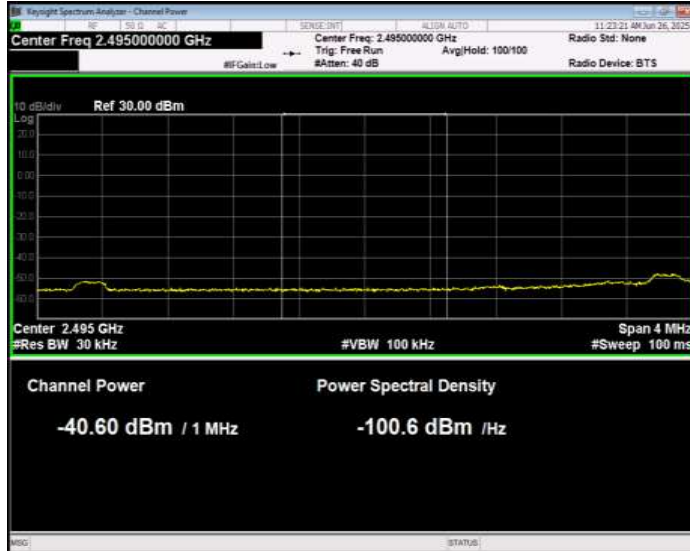

Band41 16QAM BW=15MHz Channel=39725 RB Size=1 Position=#Max Extended

Band41 16QAM BW=15MHz Channel=39725 RB Size=1 Position=#Max Normal