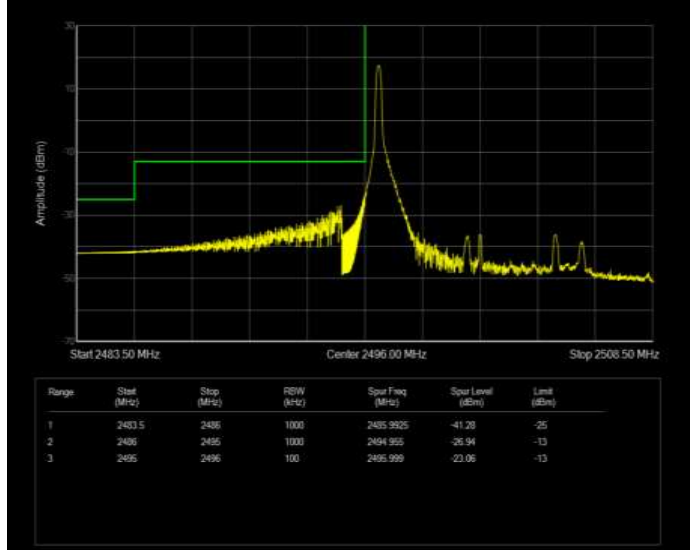

Band41 QPSK BW=10MHz Channel=39700 RB Size=1 Position=#0 Normal

Band41 QPSK BW=10MHz Channel=39700 RB Size=1 Position=#Max Extended