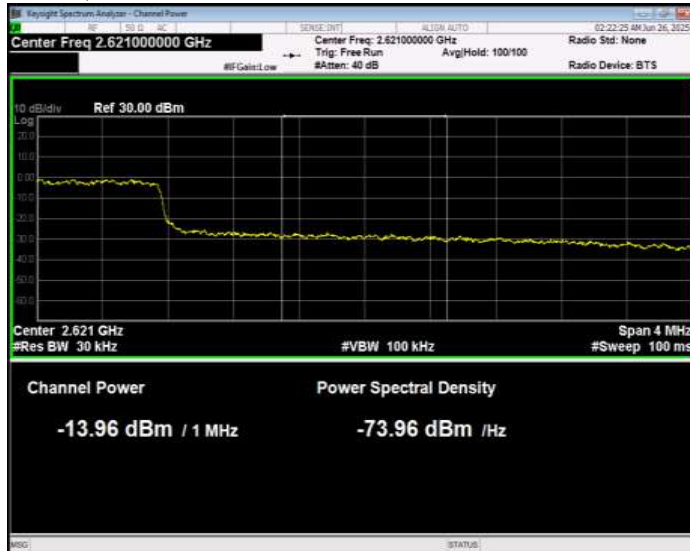

Band38 16QAM BW=5MHz Channel=38225 RB Size=1 Position=#0 Normal

Band38 16QAM BW=5MHz Channel=38225 RB Size=1 Position=#Max Extended

Band38 16QAM BW=5MHz Channel=38225 RB Size=1 Position=#Max Normal

Band38 16QAM BW=5MHz Channel=38225 RB Size=25 Position=#0 Extended