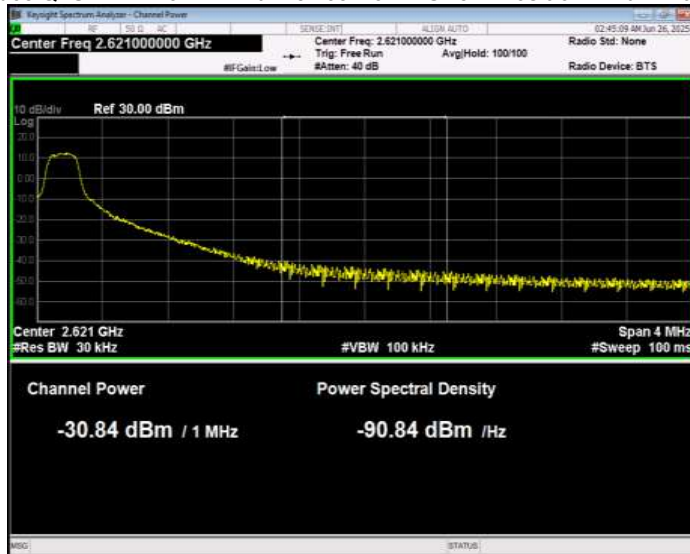

Band38 QPSK BW=15MHz Channel=38175 RB Size=1 Position=#Max Extended

Band38 QPSK BW=15MHz Channel=38175 RB Size=1 Position=#Max Normal