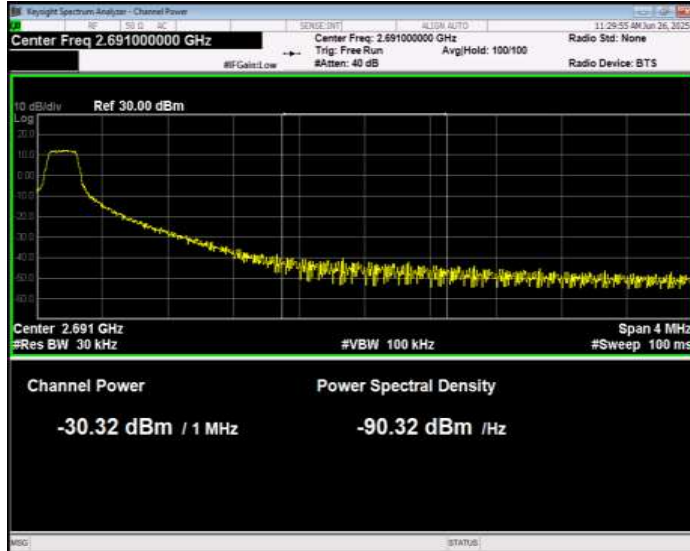

Band41 16QAM BW=15MHz Channel=39725 RB Size=75 Position=#0 Normal

Band41 16QAM BW=15MHz Channel=41515 RB Size=1 Position=#0 Extended

Band41 16QAM BW=15MHz Channel=41515 RB Size=1 Position=#0 Normal

Band41 16QAM BW=15MHz Channel=41515 RB Size=1 Position=#Max Extended