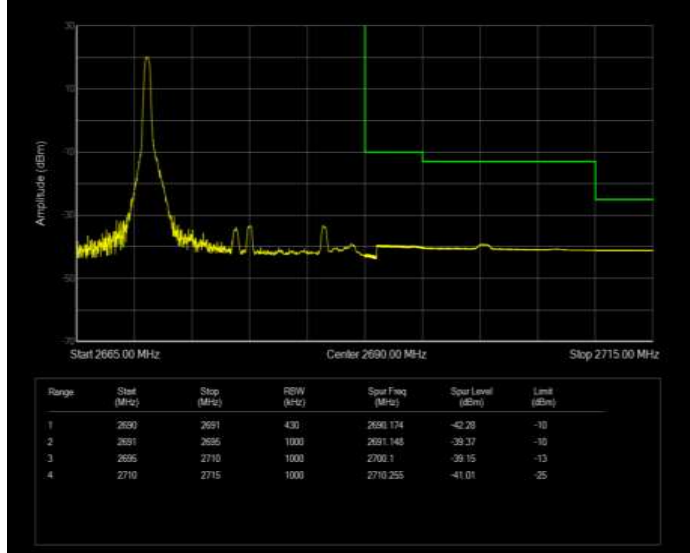

Band41 16QAM BW=20MHz Channel=39750 RB Size=100 Position=#0 Normal

Band41 16QAM BW=20MHz Channel=41490 RB Size=1 Position=#0 Extended

Band41 16QAM BW=20MHz Channel=41490 RB Size=1 Position=#0 Normal

Band41 16QAM BW=20MHz Channel=41490 RB Size=1 Position=#Max Extended