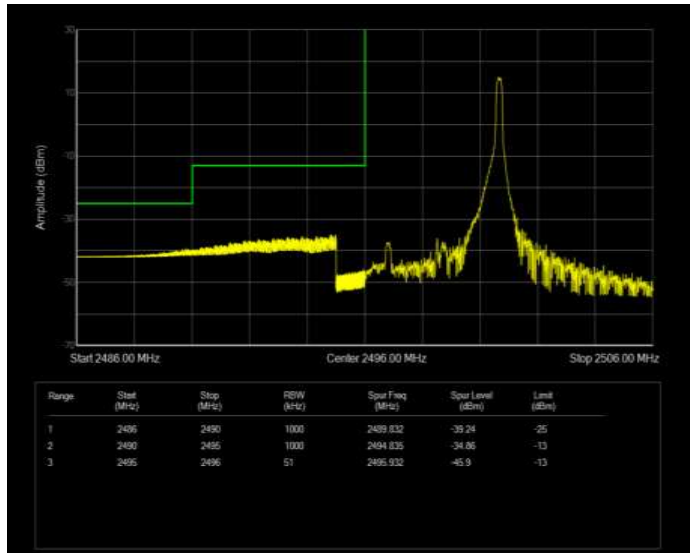

Band41 16QAM BW=5MHz Channel=39675 RB Size=1 Position=#0 Extended

Band41 16QAM BW=5MHz Channel=39675 RB Size=1 Position=#0 Normal

Band41 16QAM BW=5MHz Channel=39675 RB Size=1 Position=#Max Extended

Band41 16QAM BW=5MHz Channel=39675 RB Size=1 Position=#Max Normal