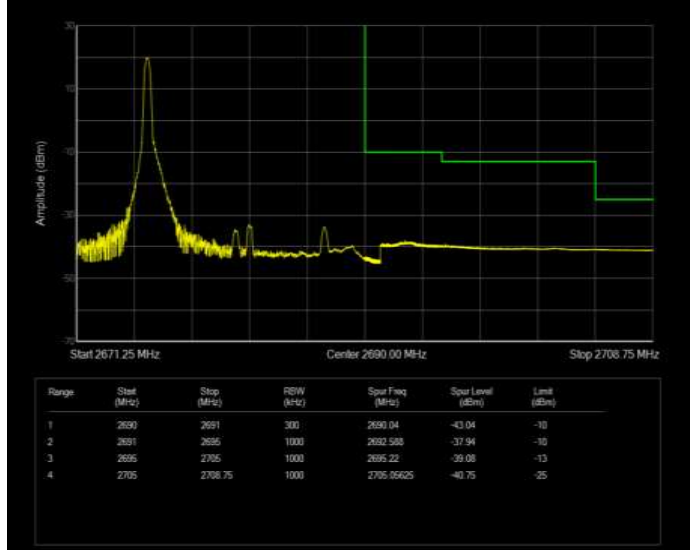

Band41 16QAM BW=15MHz Channel=41515 RB Size=1 Position=#0 Normal

Band41 16QAM BW=15MHz Channel=41515 RB Size=1 Position=#Max Extended