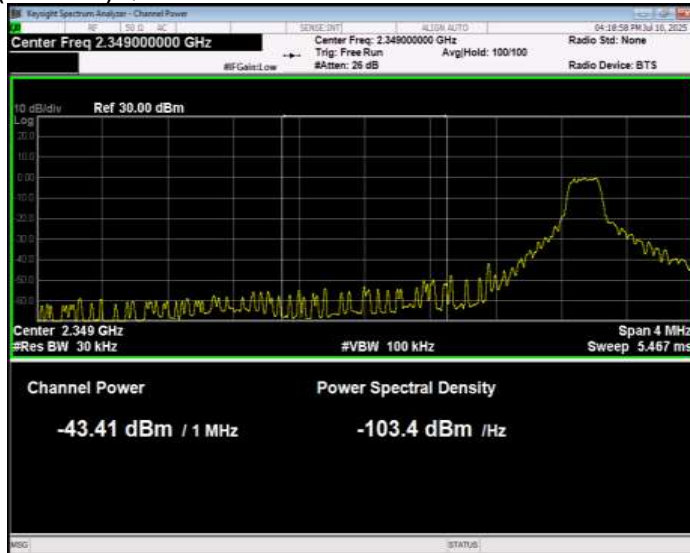

Band40(2350-2360) QPSK BW=5MHz Channel=39175 RB Size=1 Position=#0 Extended

Band40(2350-2360) QPSK BW=5MHz Channel=39175 RB Size=1 Position=#0 Normal