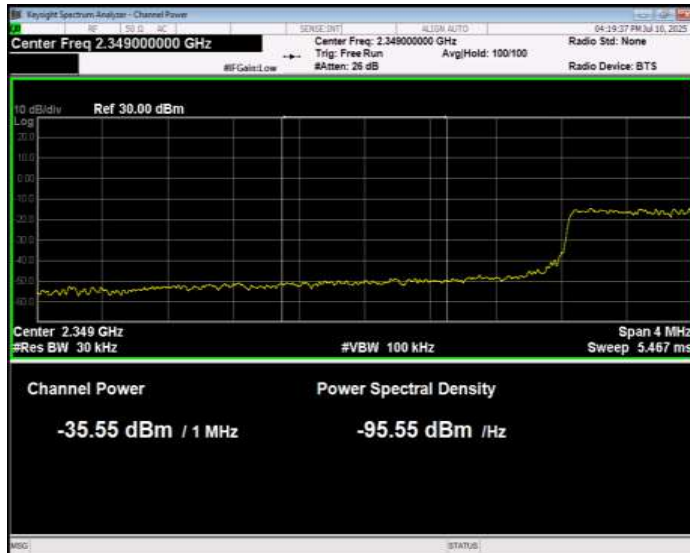

Band40(2350-2360) 16QAM BW=5MHz Channel=39175 RB Size=25 Position=#0 Extended

Band40(2350-2360) 16QAM BW=5MHz Channel=39175 RB Size=25 Position=#0 Normal