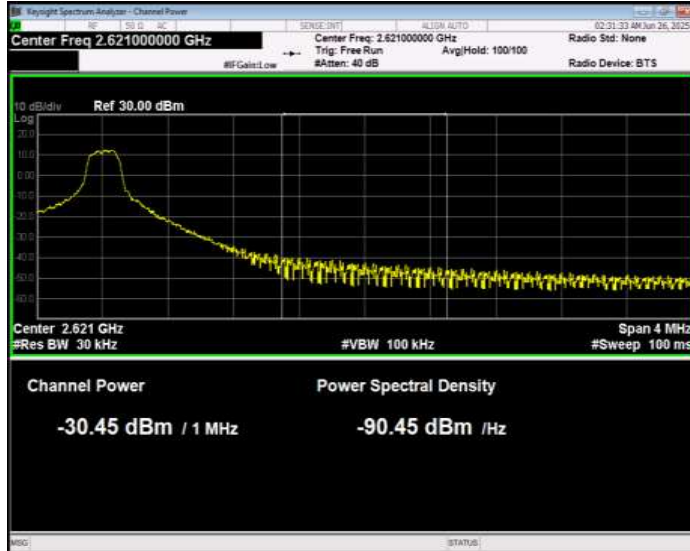

Band38 QPSK BW=10MHz Channel=38200 RB Size=1 Position=#Max Extended

Band38 QPSK BW=10MHz Channel=38200 RB Size=1 Position=#Max Normal