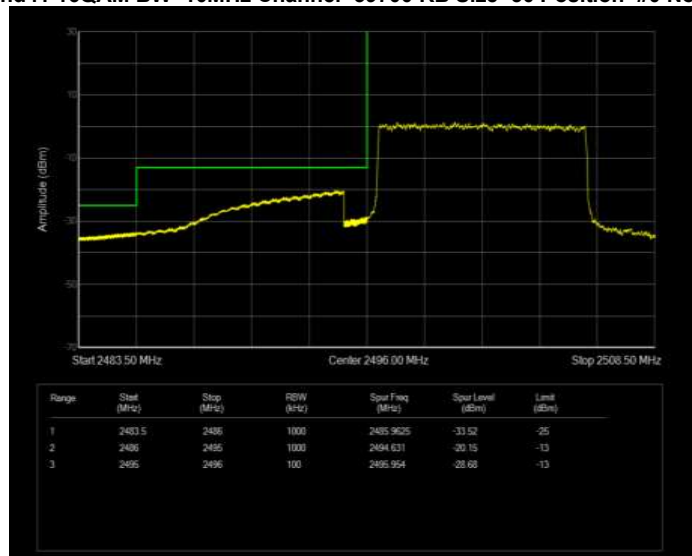

Band41 16QAM BW=10MHz Channel=39700 RB Size=50 Position=#0 Normal

Band41 16QAM BW=10MHz Channel=41540 RB Size=1 Position=#0 Extended