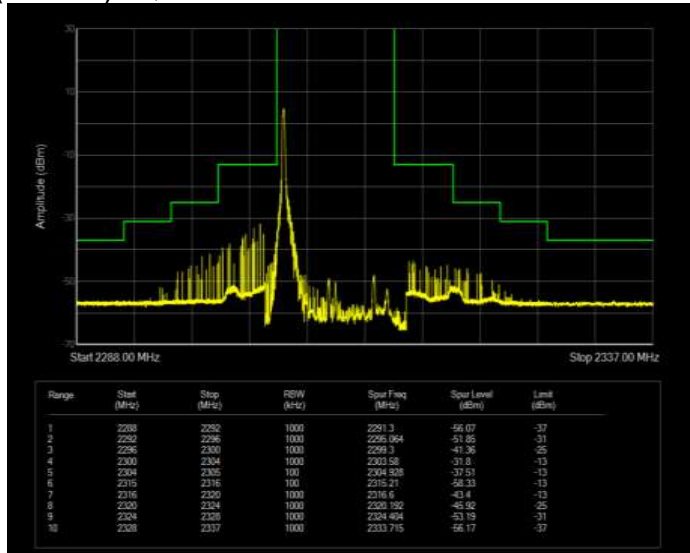

Band40(2305-2315) 16QAM BW=10MHz Channel=38750 RB Size=1 Position=#0 Normal

Band40(2305-2315) 16QAM BW=10MHz Channel=38750 RB Size=50 Position=#0 Extended