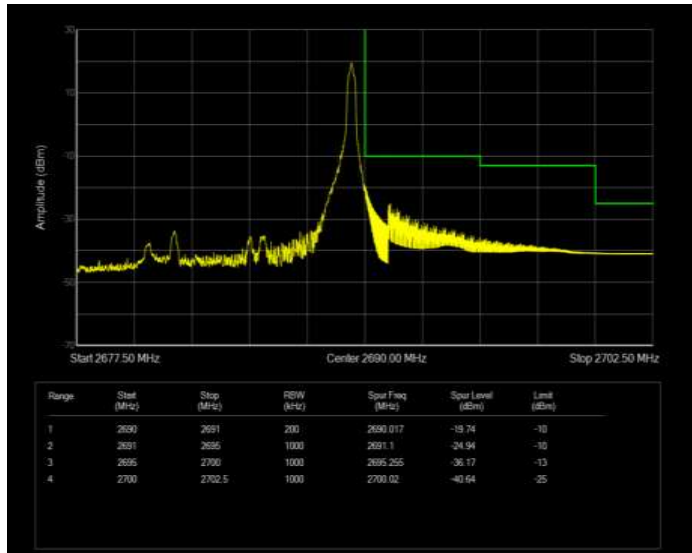

Band41 16QAM BW=10MHz Channel=41540 RB Size=1 Position=#Max Normal

Band41 16QAM BW=10MHz Channel=41540 RB Size=50 Position=#0 Extended