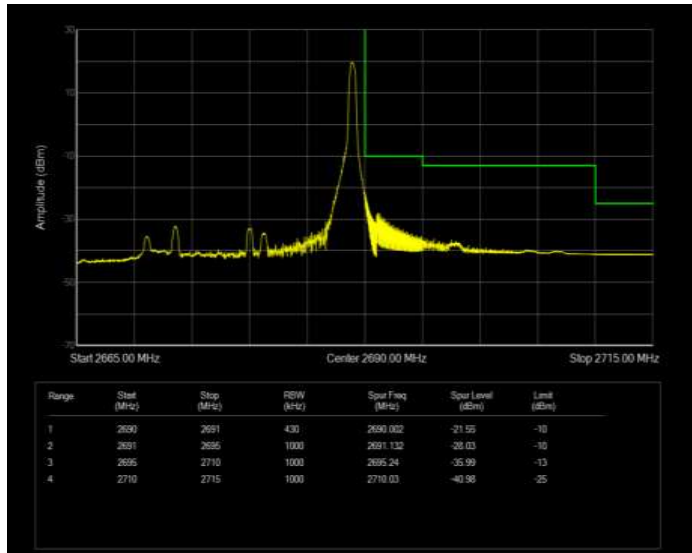

Band41 16QAM BW=20MHz Channel=41490 RB Size=1 Position=#Max Normal

Band41 16QAM BW=20MHz Channel=41490 RB Size=100 Position=#0 Extended