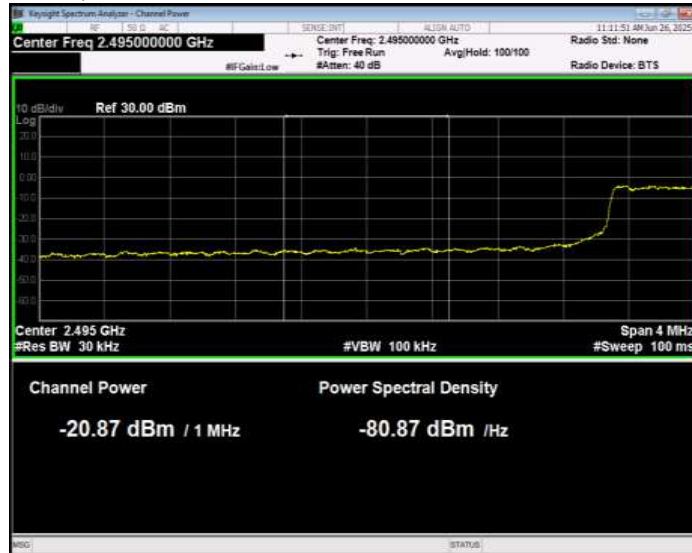

Band41 16QAM BW=10MHz Channel=39700 RB Size=50 Position=#0 Extended

Band41 16QAM BW=10MHz Channel=39700 RB Size=50 Position=#0 Normal