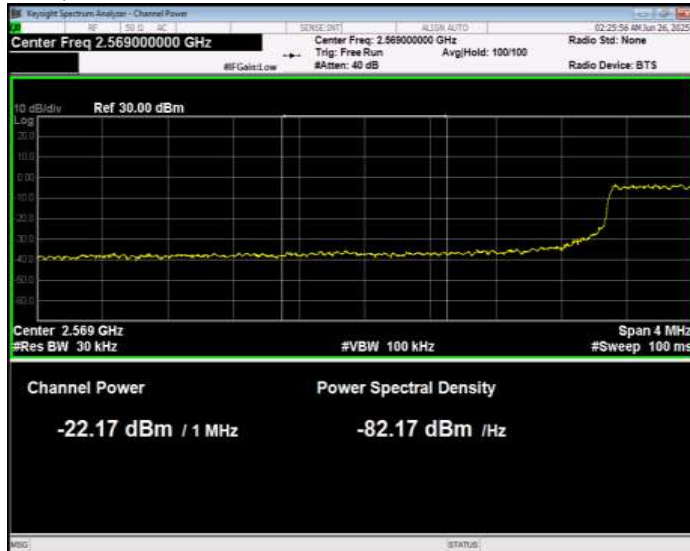

Band38 QPSK BW=10MHz Channel=37800 RB Size=50 Position=#0 Extended

Band38 QPSK BW=10MHz Channel=37800 RB Size=50 Position=#0 Normal