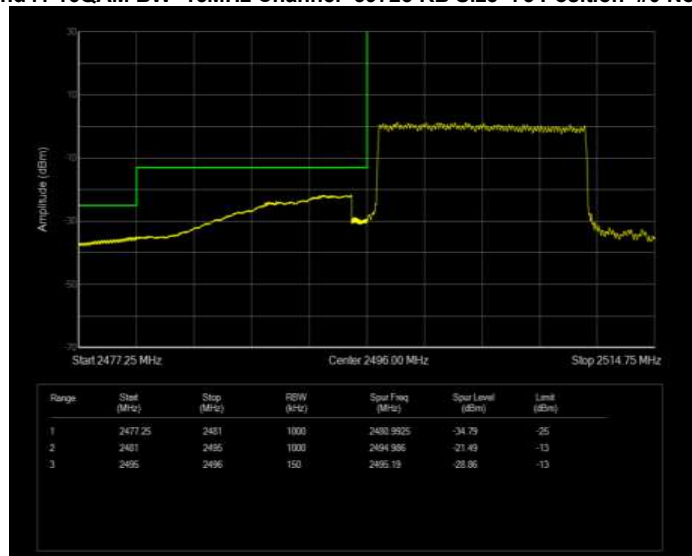

Band41 16QAM BW=15MHz Channel=39725 RB Size=75 Position=#0 Normal

Band41 16QAM BW=15MHz Channel=41515 RB Size=1 Position=#0 Extended