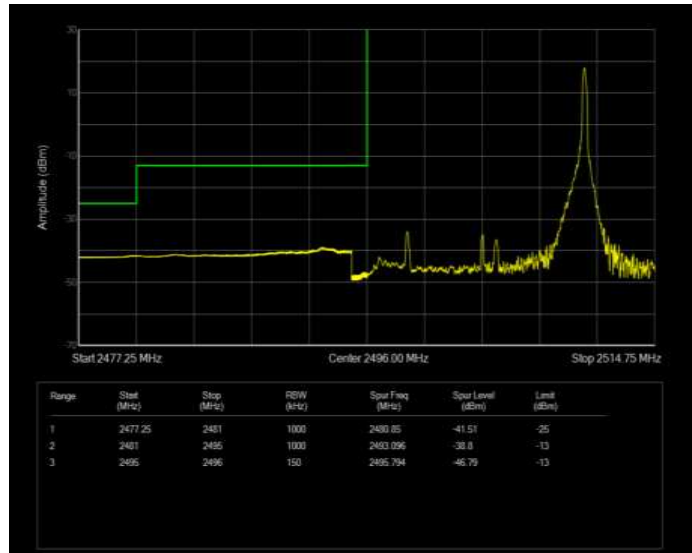

Band41 16QAM BW=15MHz Channel=39725 RB Size=1 Position=#Max Normal

Band41 16QAM BW=15MHz Channel=39725 RB Size=75 Position=#0 Extended