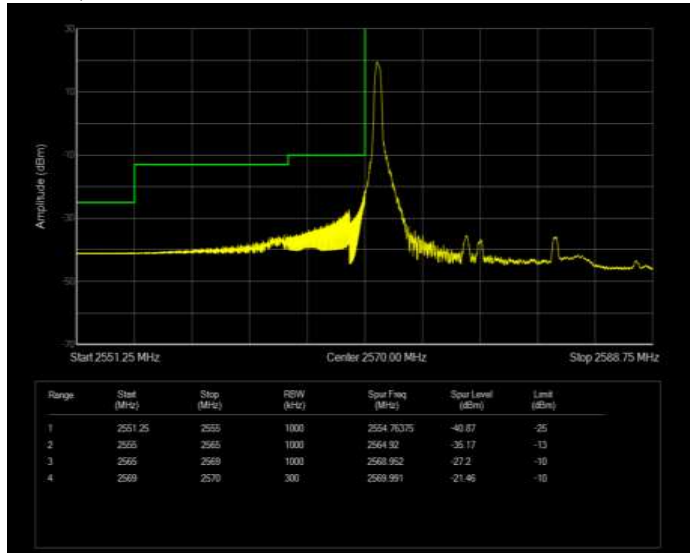

Band38 QPSK BW=15MHz Channel=37825 RB Size=1 Position=#0 Normal

Band38 QPSK BW=15MHz Channel=37825 RB Size=1 Position=#Max Extended