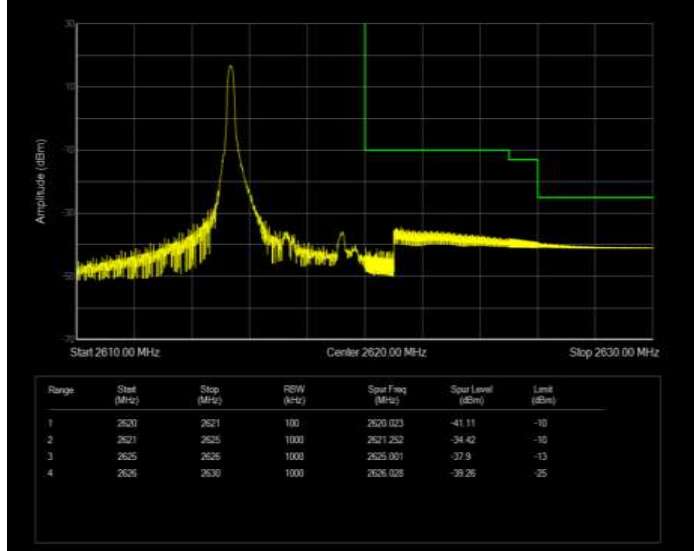

Band38 QPSK BW=5MHz Channel=38225 RB Size=1 Position=#0 Normal

Band38 QPSK BW=5MHz Channel=38225 RB Size=1 Position=#Max Extended