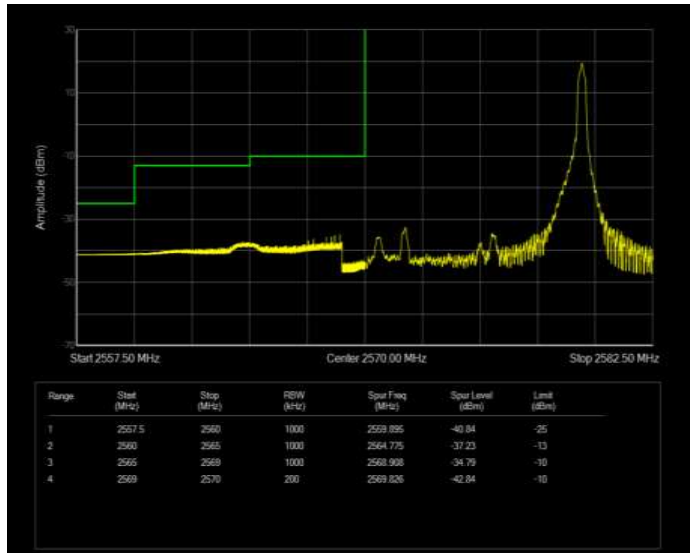

Band38 16QAM BW=5MHz Channel=38225 RB Size=25 Position=#0 Normal

Band38 QPSK BW=10MHz Channel=37800 RB Size=1 Position=#0 Extended

Band38 QPSK BW=10MHz Channel=37800 RB Size=1 Position=#0 Normal

Band38 QPSK BW=10MHz Channel=37800 RB Size=1 Position=#Max Extended

Band38 QPSK BW=10MHz Channel=37800 RB Size=1 Position=#Max Normal

Band38 QPSK BW=10MHz Channel=37800 RB Size=50 Position=#0 Extended

Band38 QPSK BW=10MHz Channel=37800 RB Size=50 Position=#0 Normal

Band38 QPSK BW=10MHz Channel=38200 RB Size=1 Position=#0 Extended