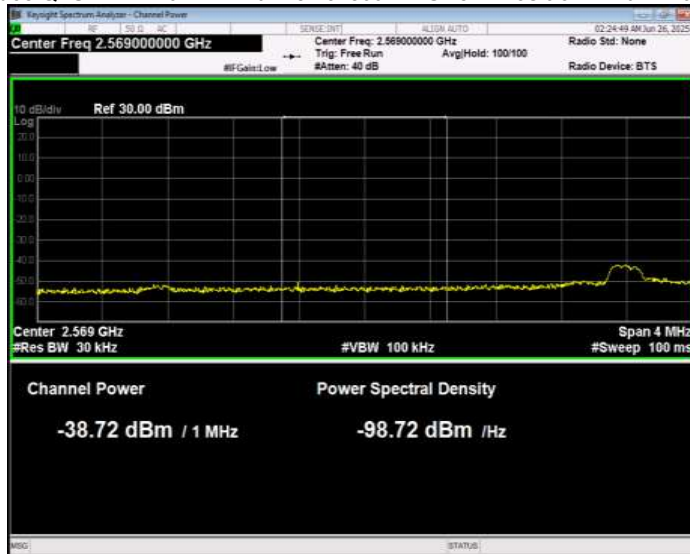

Band38 16QAM BW=5MHz Channel=38225 RB Size=25 Position=#0 Normal

Band38 QPSK BW=10MHz Channel=37800 RB Size=1 Position=#0 Extended

Band38 QPSK BW=10MHz Channel=37800 RB Size=1 Position=#0 Normal

Band38 QPSK BW=10MHz Channel=37800 RB Size=1 Position=#Max Extended