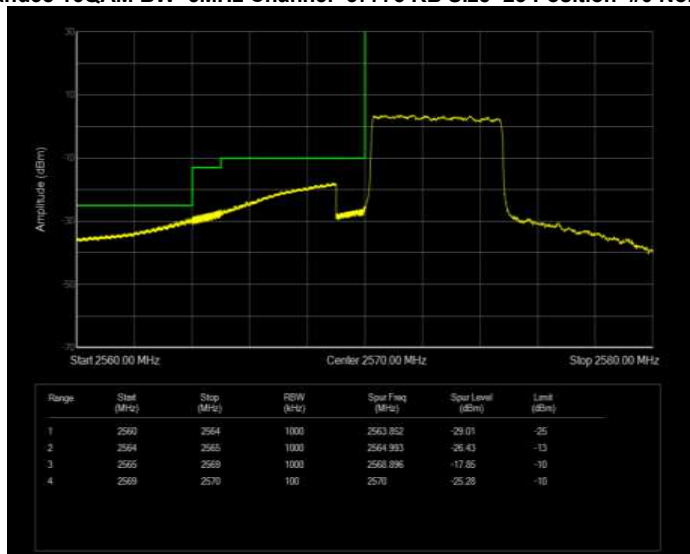

Band38 16QAM BW=20MHz Channel=38150 RB Size=1 Position=#0 Normal

Band38 16QAM BW=20MHz Channel=38150 RB Size=1 Position=#Max Extended

Band38 16QAM BW=20MHz Channel=38150 RB Size=1 Position=#Max Normal

Band38 16QAM BW=20MHz Channel=38150 RB Size=100 Position=#0 Extended

Band38 16QAM BW=20MHz Channel=38150 RB Size=100 Position=#0 Normal

Band38 16QAM BW=5MHz Channel=37775 RB Size=1 Position=#0 Extended

Band38 16QAM BW=5MHz Channel=37775 RB Size=1 Position=#0 Normal

Band38 16QAM BW=5MHz Channel=37775 RB Size=1 Position=#Max Extended

Band38 16QAM BW=5MHz Channel=37775 RB Size=1 Position=#Max Normal

Band38 16QAM BW=5MHz Channel=37775 RB Size=25 Position=#0 Extended

Band38 16QAM BW=5MHz Channel=37775 RB Size=25 Position=#0 Normal

Band38 16QAM BW=5MHz Channel=38225 RB Size=1 Position=#0 Extended