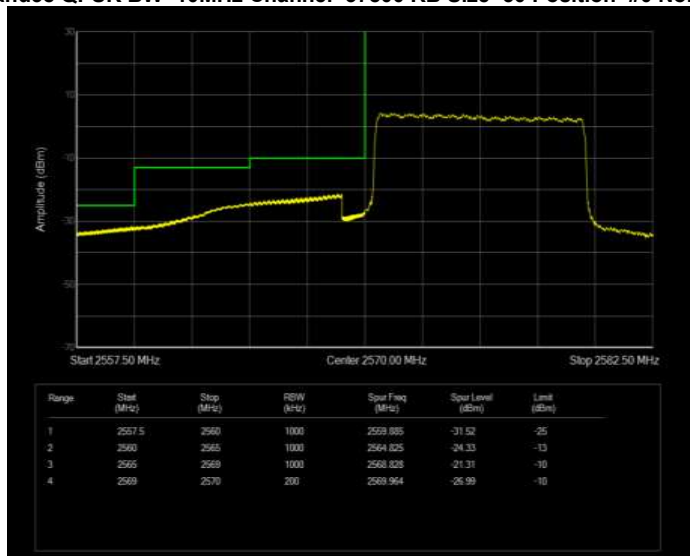

Band38 16QAM BW=5MHz Channel=38225 RB Size=1 Position=#0 Normal

Band38 16QAM BW=5MHz Channel=38225 RB Size=1 Position=#Max Extended

Band38 16QAM BW=5MHz Channel=38225 RB Size=1 Position=#Max Normal

Band38 16QAM BW=5MHz Channel=38225 RB Size=25 Position=#0 Extended

Band38 16QAM BW=5MHz Channel=38225 RB Size=25 Position=#0 Normal

Band38 QPSK BW=10MHz Channel=37800 RB Size=1 Position=#0 Extended

Band38 QPSK BW=10MHz Channel=37800 RB Size=1 Position=#0 Normal

Band38 QPSK BW=10MHz Channel=37800 RB Size=1 Position=#Max Extended

Band38 QPSK BW=10MHz Channel=37800 RB Size=1 Position=#Max Normal

Band38 QPSK BW=10MHz Channel=37800 RB Size=50 Position=#0 Extended

Band38 QPSK BW=10MHz Channel=37800 RB Size=50 Position=#0 Normal

Band38 QPSK BW=10MHz Channel=38200 RB Size=1 Position=#0 Extended

Band38 QPSK BW=10MHz Channel=38200 RB Size=1 Position=#0 Normal

Band38 QPSK BW=10MHz Channel=38200 RB Size=1 Position=#Max Extended

Band38 QPSK BW=10MHz Channel=38200 RB Size=1 Position=#Max Normal

Band38 QPSK BW=10MHz Channel=38200 RB Size=50 Position=#0 Extended