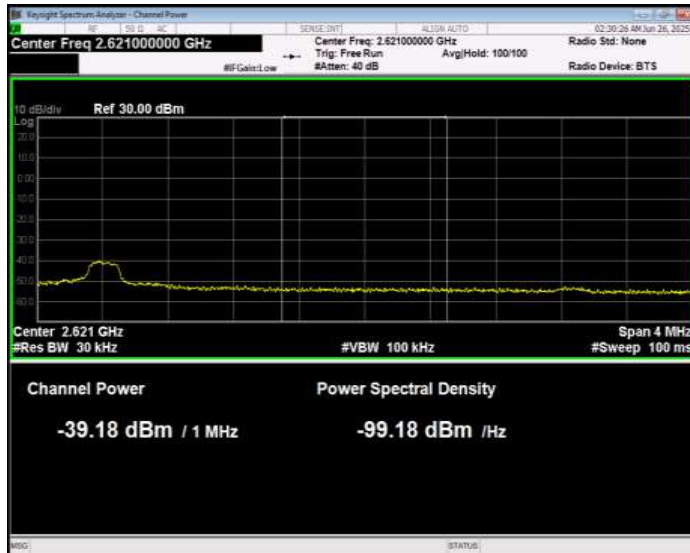

Band38 QPSK BW=10MHz Channel=37800 RB Size=1 Position=#Max Normal

Band38 QPSK BW=10MHz Channel=37800 RB Size=50 Position=#0 Extended

Band38 QPSK BW=10MHz Channel=37800 RB Size=50 Position=#0 Normal

Band38 QPSK BW=10MHz Channel=38200 RB Size=1 Position=#0 Extended