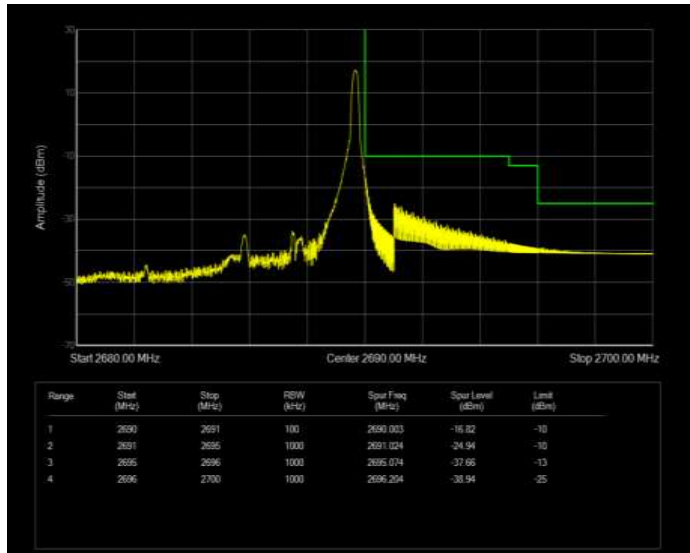

Band41 16QAM BW=5MHz Channel=41565 RB Size=1 Position=#Max Normal

Band41 16QAM BW=5MHz Channel=41565 RB Size=25 Position=#0 Extended