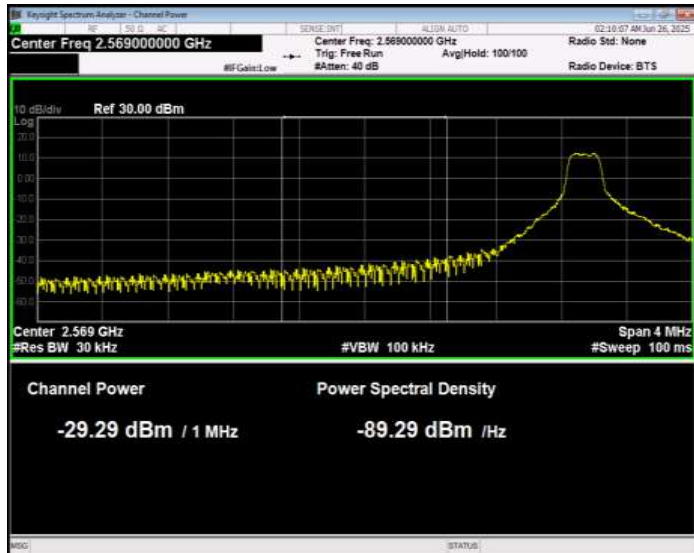

Band38 QPSK BW=5MHz Channel=37775 RB Size=1 Position=#0 Extended

Band38 QPSK BW=5MHz Channel=37775 RB Size=1 Position=#0 Normal