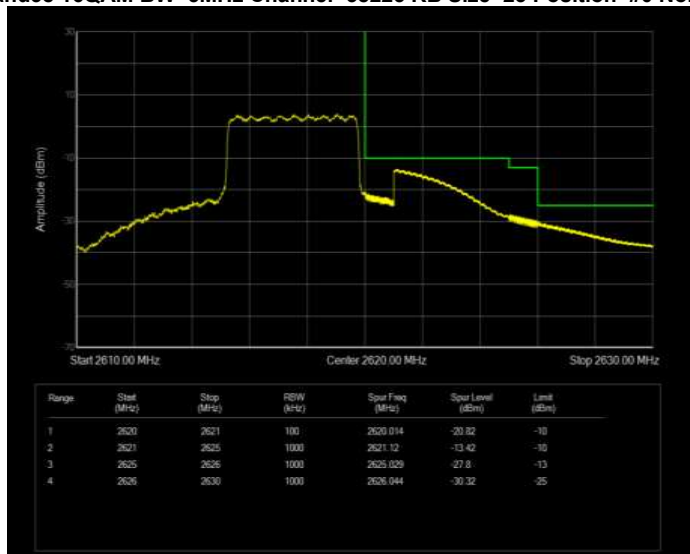

Band38 16QAM BW=5MHz Channel=38225 RB Size=1 Position=#0 Normal

Band38 16QAM BW=5MHz Channel=38225 RB Size=1 Position=#Max Extended

Band38 16QAM BW=5MHz Channel=38225 RB Size=1 Position=#Max Normal

Band38 16QAM BW=5MHz Channel=38225 RB Size=25 Position=#0 Extended

Band38 16QAM BW=5MHz Channel=38225 RB Size=25 Position=#0 Normal

Band38 QPSK BW=10MHz Channel=37800 RB Size=1 Position=#0 Extended

Band38 QPSK BW=10MHz Channel=37800 RB Size=1 Position=#0 Normal

Band38 QPSK BW=10MHz Channel=37800 RB Size=1 Position=#Max Extended