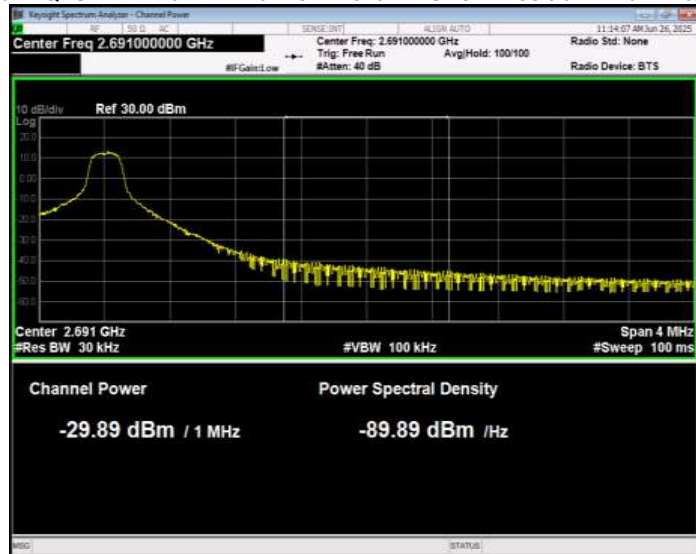

Band41 QPSK BW=10MHz Channel=41540 RB Size=1 Position=#Max Extended

Band41 QPSK BW=10MHz Channel=41540 RB Size=1 Position=#Max Normal