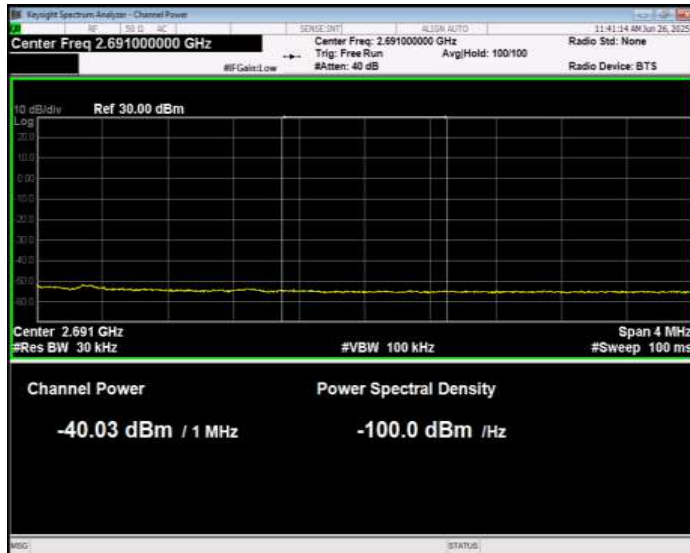

Band41 16QAM BW=20MHz Channel=41490 RB Size=1 Position=#0 Extended

Band41 16QAM BW=20MHz Channel=41490 RB Size=1 Position=#0 Normal