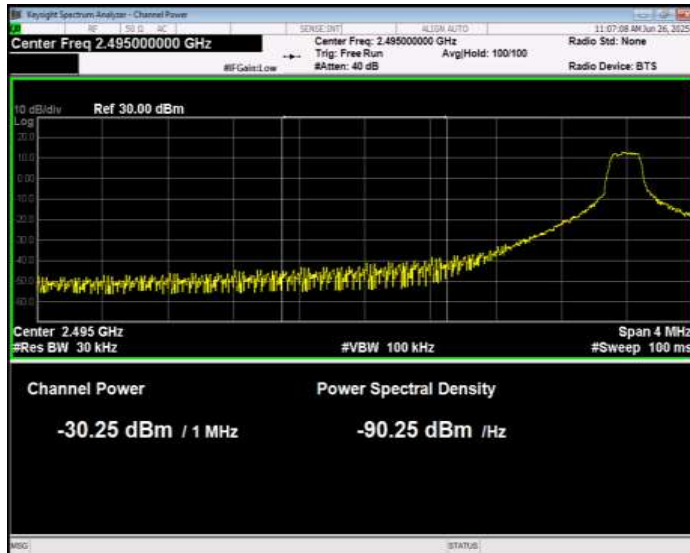

Band41 QPSK BW=10MHz Channel=39700 RB Size=1 Position=#0 Extended

Band41 QPSK BW=10MHz Channel=39700 RB Size=1 Position=#0 Normal