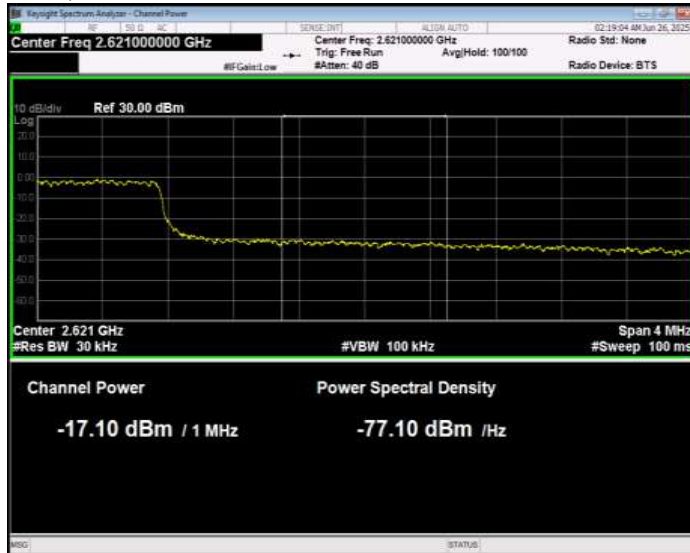

Band38 QPSK BW=5MHz Channel=38225 RB Size=1 Position=#0 Normal

Band38 QPSK BW=5MHz Channel=38225 RB Size=1 Position=#Max Extended

Band38 QPSK BW=5MHz Channel=38225 RB Size=1 Position=#Max Normal

Band38 QPSK BW=5MHz Channel=38225 RB Size=25 Position=#0 Extended