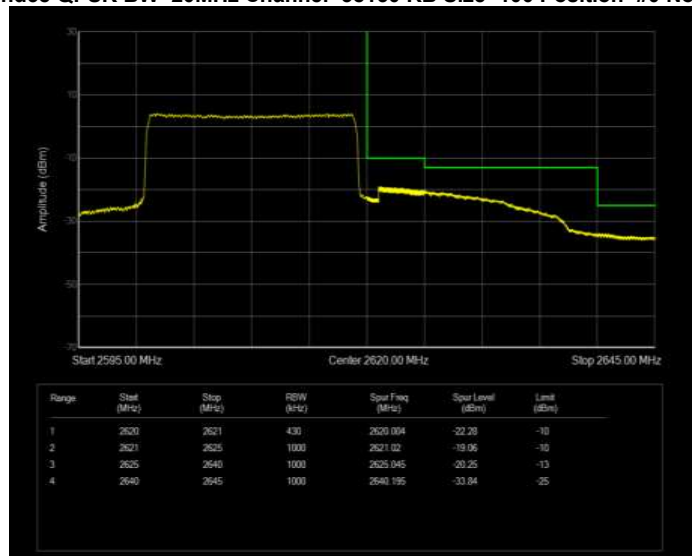

Band38 QPSK BW=20MHz Channel=37850 RB Size=1 Position=#Max Normal

Band38 QPSK BW=20MHz Channel=37850 RB Size=100 Position=#0 Extended

Band38 QPSK BW=20MHz Channel=37850 RB Size=100 Position=#0 Normal

Band38 QPSK BW=20MHz Channel=38150 RB Size=1 Position=#0 Extended

Band38 QPSK BW=20MHz Channel=38150 RB Size=1 Position=#0 Normal

Band38 QPSK BW=20MHz Channel=38150 RB Size=1 Position=#Max Extended

Band38 QPSK BW=20MHz Channel=38150 RB Size=1 Position=#Max Normal

Band38 QPSK BW=20MHz Channel=38150 RB Size=100 Position=#0 Extended

Band38 QPSK BW=20MHz Channel=38150 RB Size=100 Position=#0 Normal

Band38 QPSK BW=5MHz Channel=37775 RB Size=1 Position=#0 Extended

Band38 QPSK BW=5MHz Channel=37775 RB Size=1 Position=#0 Normal

Band38 QPSK BW=5MHz Channel=37775 RB Size=1 Position=#Max Extended