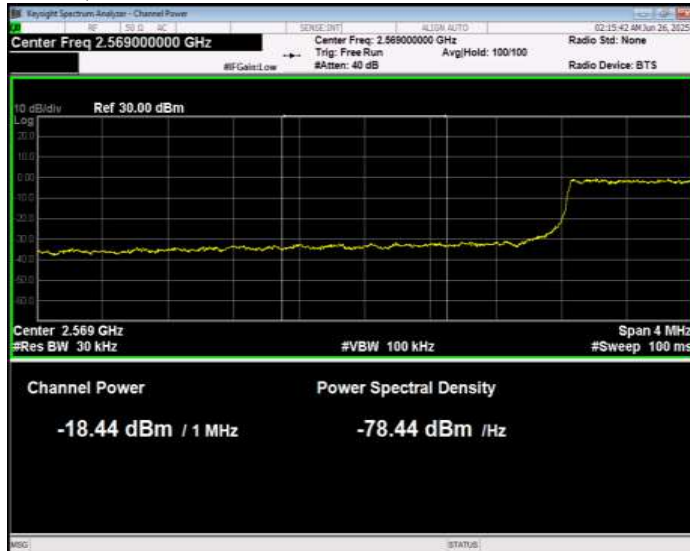

Band38 16QAM BW=5MHz Channel=37775 RB Size=25 Position=#0 Extended

Band38 16QAM BW=5MHz Channel=37775 RB Size=25 Position=#0 Normal