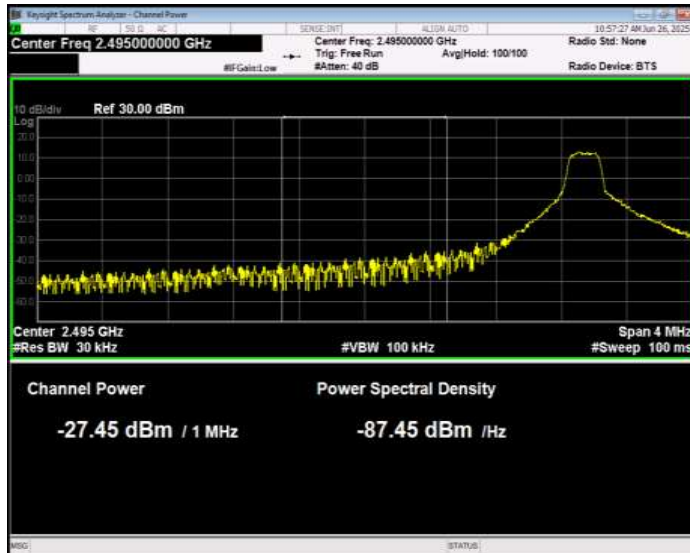

Band41 16QAM BW=5MHz Channel=39675 RB Size=1 Position=#0 Extended

Band41 16QAM BW=5MHz Channel=39675 RB Size=1 Position=#0 Normal