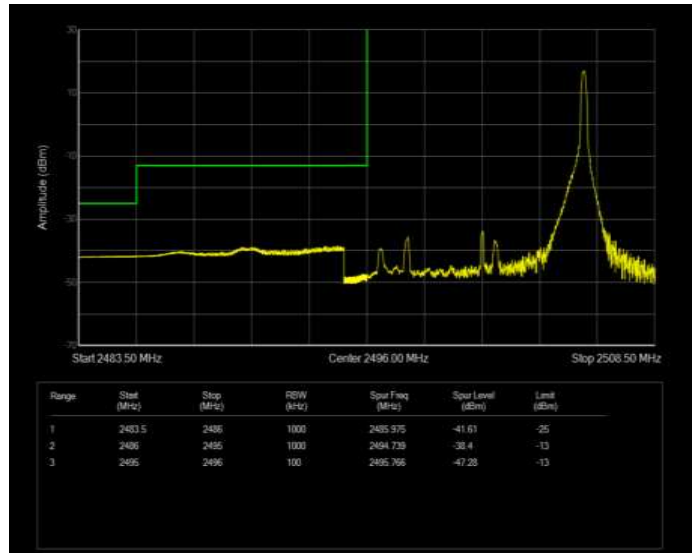

Band41 16QAM BW=10MHz Channel=39700 RB Size=1 Position=#Max Normal

Band41 16QAM BW=10MHz Channel=39700 RB Size=50 Position=#0 Extended