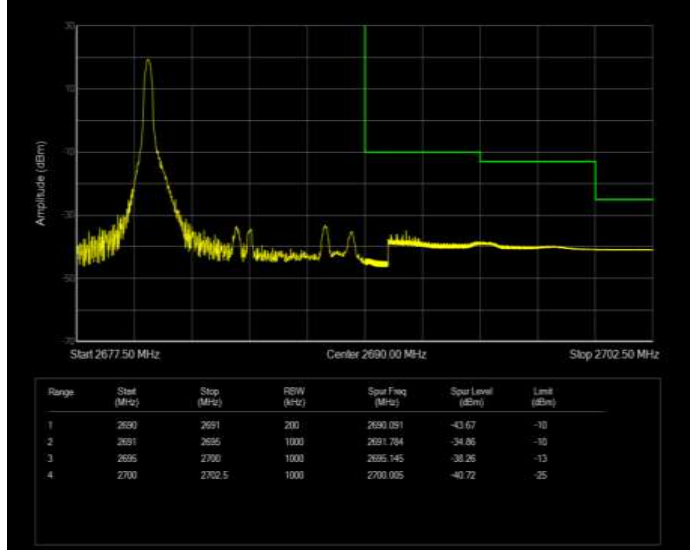

Band41 16QAM BW=10MHz Channel=39700 RB Size=50 Position=#0 Normal

Band41 16QAM BW=10MHz Channel=41540 RB Size=1 Position=#0 Extended

Band41 16QAM BW=10MHz Channel=41540 RB Size=1 Position=#0 Normal

Band41 16QAM BW=10MHz Channel=41540 RB Size=1 Position=#Max Extended