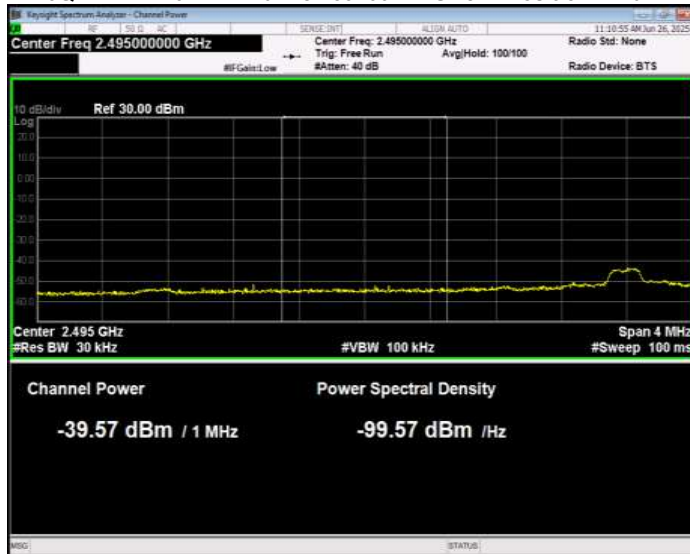

Band41 16QAM BW=10MHz Channel=39700 RB Size=1 Position=#Max Extended

Band41 16QAM BW=10MHz Channel=39700 RB Size=1 Position=#Max Normal