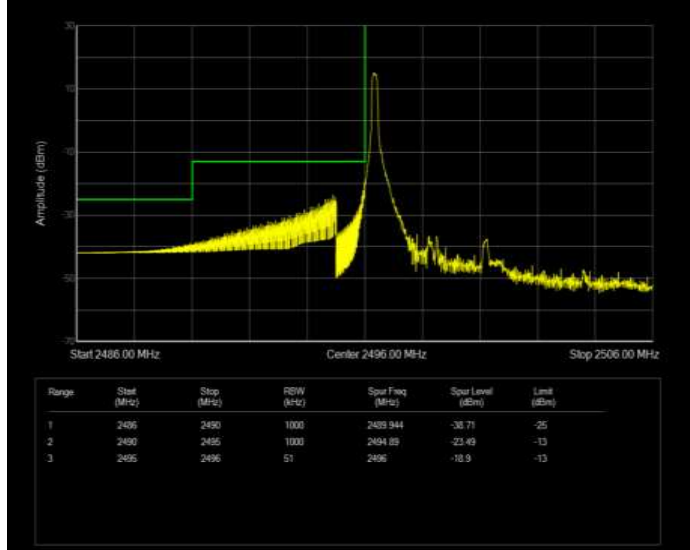

Band41 16QAM BW=5MHz Channel=39675 RB Size=1 Position=#0 Normal

Band41 16QAM BW=5MHz Channel=39675 RB Size=1 Position=#Max Extended