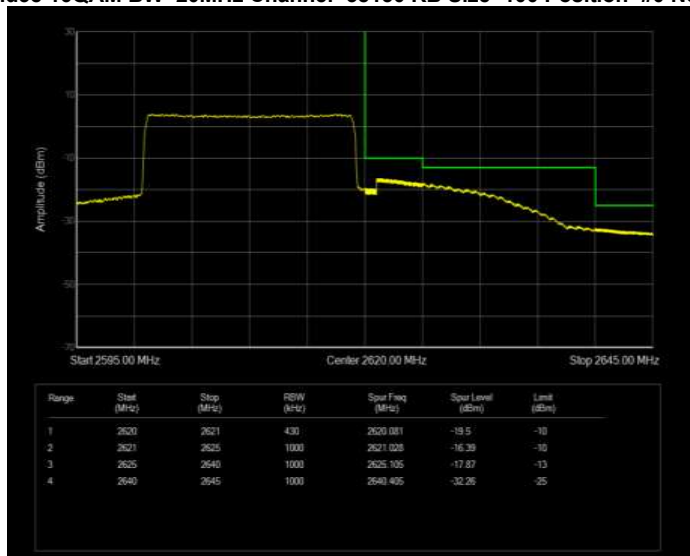

Band38 16QAM BW=20MHz Channel=38150 RB Size=1 Position=#0 Normal

Band38 16QAM BW=20MHz Channel=38150 RB Size=1 Position=#Max Extended

Band38 16QAM BW=20MHz Channel=38150 RB Size=1 Position=#Max Normal

Band38 16QAM BW=20MHz Channel=38150 RB Size=100 Position=#0 Extended

Band38 16QAM BW=20MHz Channel=38150 RB Size=100 Position=#0 Normal

Band38 16QAM BW=5MHz Channel=37775 RB Size=1 Position=#0 Extended

Band38 16QAM BW=5MHz Channel=37775 RB Size=1 Position=#0 Normal

Band38 16QAM BW=5MHz Channel=37775 RB Size=1 Position=#Max Extended