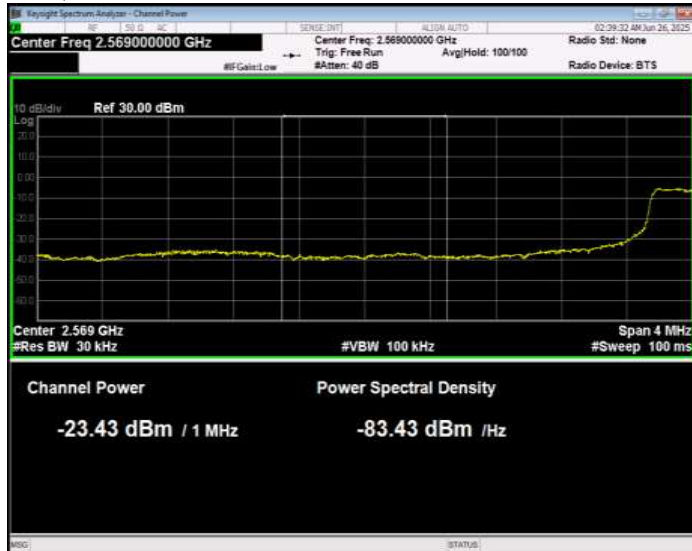

Band38 QPSK BW=15MHz Channel=37825 RB Size=75 Position=#0 Extended

Band38 QPSK BW=15MHz Channel=37825 RB Size=75 Position=#0 Normal