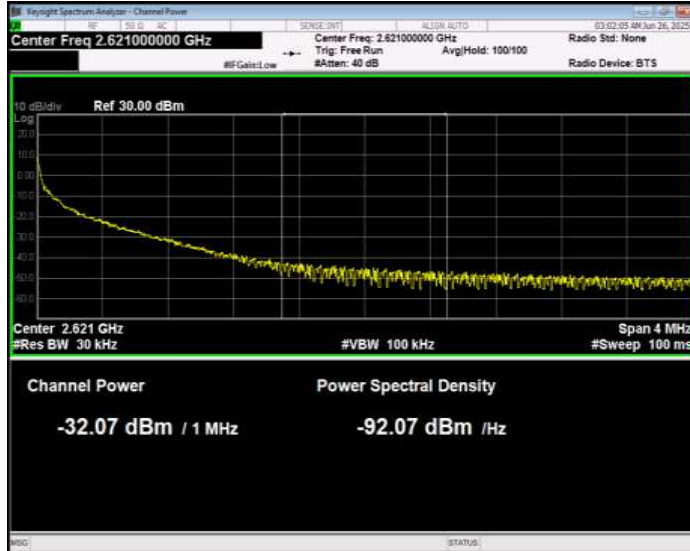

Band38 16QAM BW=20MHz Channel=38150 RB Size=1 Position=#0 Normal

Band38 16QAM BW=20MHz Channel=38150 RB Size=1 Position=#Max Extended

Band38 16QAM BW=20MHz Channel=38150 RB Size=1 Position=#Max Normal

Band38 16QAM BW=20MHz Channel=38150 RB Size=100 Position=#0 Extended