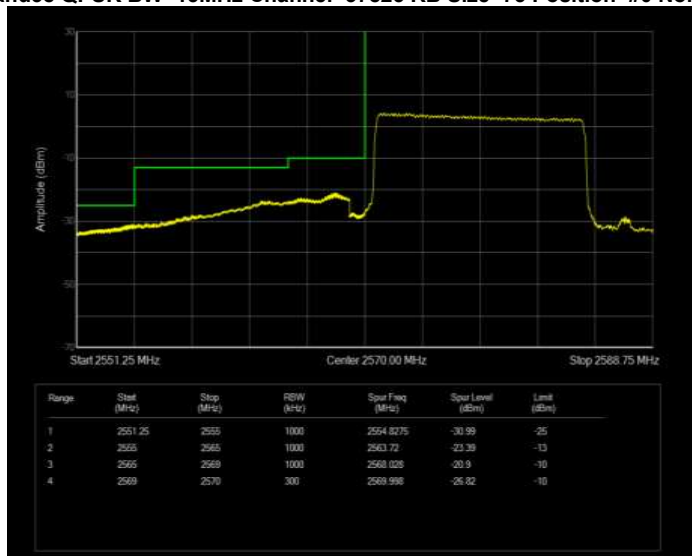

Band38 QPSK BW=10MHz Channel=38200 RB Size=1 Position=#0 Normal

Band38 QPSK BW=10MHz Channel=38200 RB Size=1 Position=#Max Extended

Band38 QPSK BW=10MHz Channel=38200 RB Size=1 Position=#Max Normal

Band38 QPSK BW=10MHz Channel=38200 RB Size=50 Position=#0 Extended

Band38 QPSK BW=10MHz Channel=38200 RB Size=50 Position=#0 Normal

Band38 QPSK BW=15MHz Channel=37825 RB Size=1 Position=#0 Extended

Band38 QPSK BW=15MHz Channel=37825 RB Size=1 Position=#0 Normal

Band38 QPSK BW=15MHz Channel=37825 RB Size=1 Position=#Max Extended

Band38 QPSK BW=15MHz Channel=37825 RB Size=1 Position=#Max Normal

Band38 QPSK BW=15MHz Channel=37825 RB Size=75 Position=#0 Extended

Band38 QPSK BW=15MHz Channel=37825 RB Size=75 Position=#0 Normal

Band38 QPSK BW=15MHz Channel=38175 RB Size=1 Position=#0 Extended