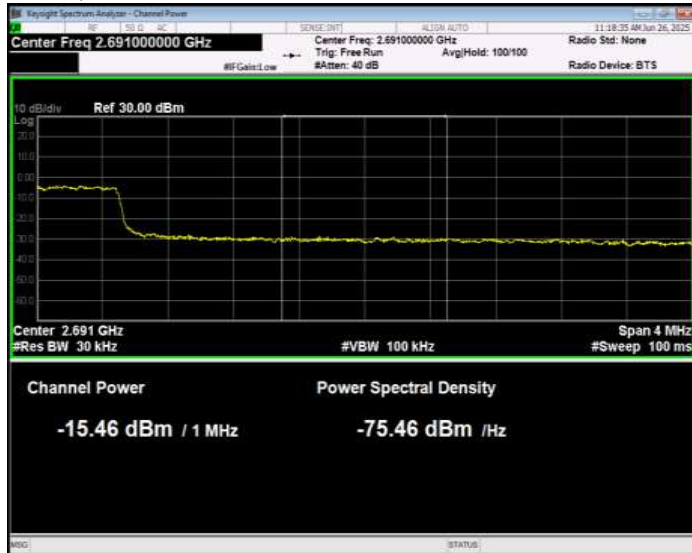

Band41 16QAM BW=10MHz Channel=41540 RB Size=50 Position=#0 Extended

Band41 16QAM BW=10MHz Channel=41540 RB Size=50 Position=#0 Normal