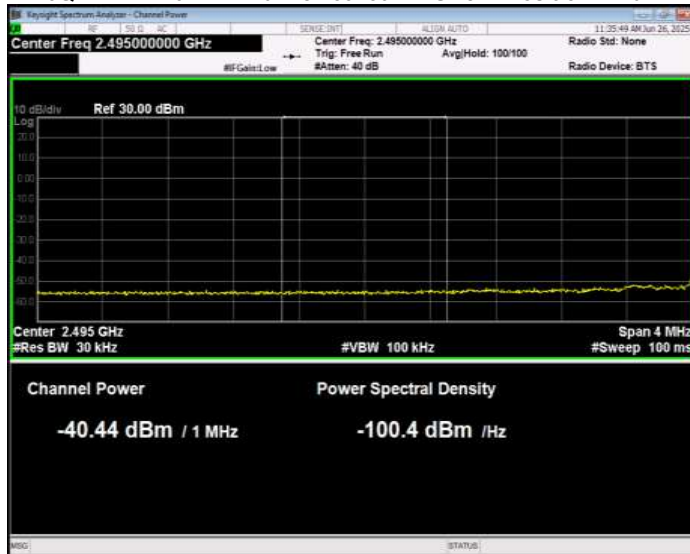

Band41 16QAM BW=20MHz Channel=39750 RB Size=1 Position=#Max Extended

Band41 16QAM BW=20MHz Channel=39750 RB Size=1 Position=#Max Normal