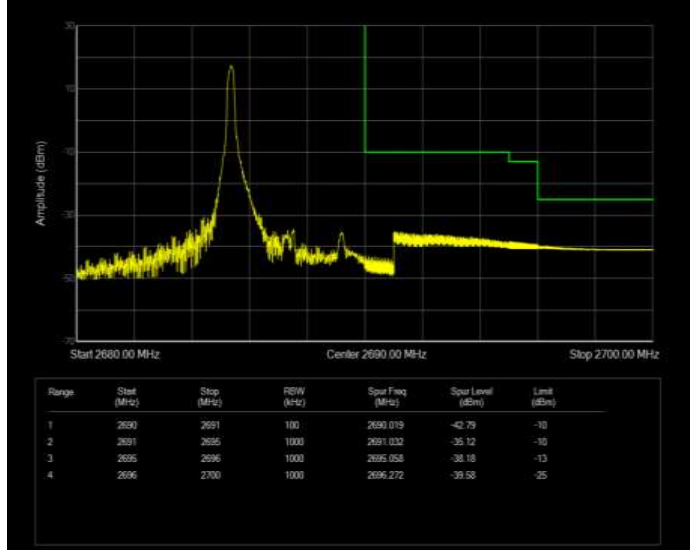

Band41 16QAM BW=5MHz Channel=39675 RB Size=25 Position=#0 Extended

Band41 16QAM BW=5MHz Channel=39675 RB Size=25 Position=#0 Normal

Band41 16QAM BW=5MHz Channel=41565 RB Size=1 Position=#0 Extended

Band41 16QAM BW=5MHz Channel=41565 RB Size=1 Position=#0 Normal