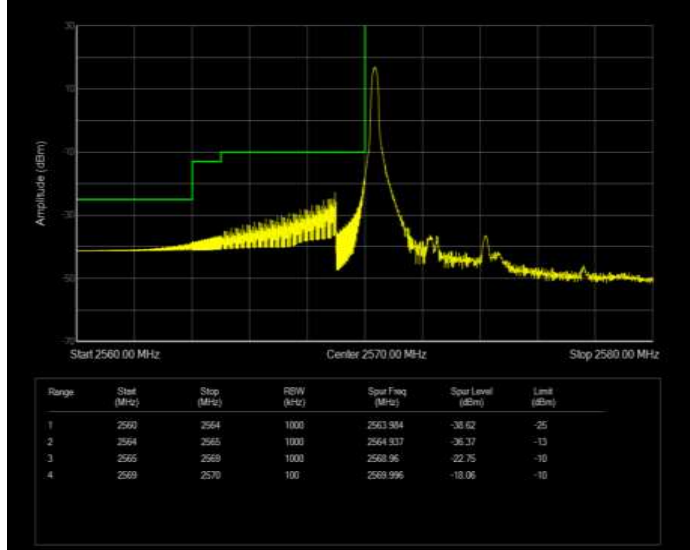

Band38 16QAM BW=20MHz Channel=38150 RB Size=1 Position=#0 Normal

Band38 16QAM BW=20MHz Channel=38150 RB Size=1 Position=#Max Extended

Band38 16QAM BW=20MHz Channel=38150 RB Size=1 Position=#Max Normal

Band38 16QAM BW=20MHz Channel=38150 RB Size=100 Position=#0 Extended

Band38 16QAM BW=20MHz Channel=38150 RB Size=100 Position=#0 Normal

Band38 16QAM BW=5MHz Channel=37775 RB Size=1 Position=#0 Extended

Band38 16QAM BW=5MHz Channel=37775 RB Size=1 Position=#0 Normal

Band38 16QAM BW=5MHz Channel=37775 RB Size=1 Position=#Max Extended