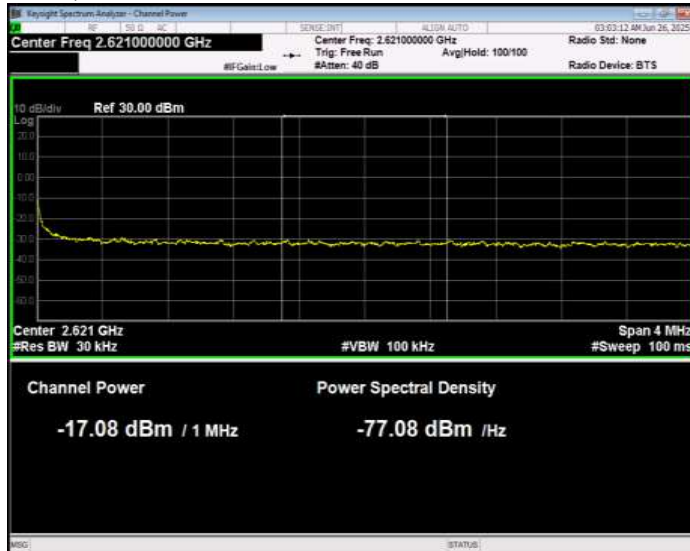

Band38 16QAM BW=20MHz Channel=38150 RB Size=1 Position=#0 Normal

Band38 16QAM BW=20MHz Channel=38150 RB Size=1 Position=#Max Extended

Band38 16QAM BW=20MHz Channel=38150 RB Size=1 Position=#Max Normal

Band38 16QAM BW=20MHz Channel=38150 RB Size=100 Position=#0 Extended