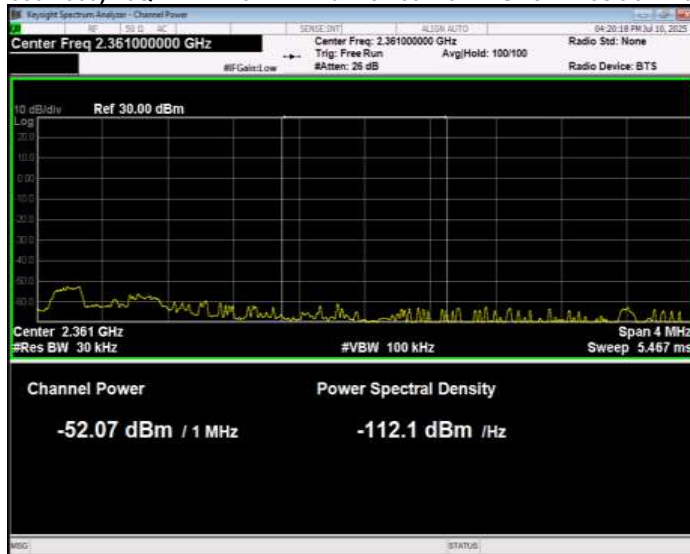

Band40(2350-2360) 16QAM BW=5MHz Channel=39225 RB Size=1 Position=#0 Extended

Band40(2350-2360) 16QAM BW=5MHz Channel=39225 RB Size=1 Position=#0 Normal