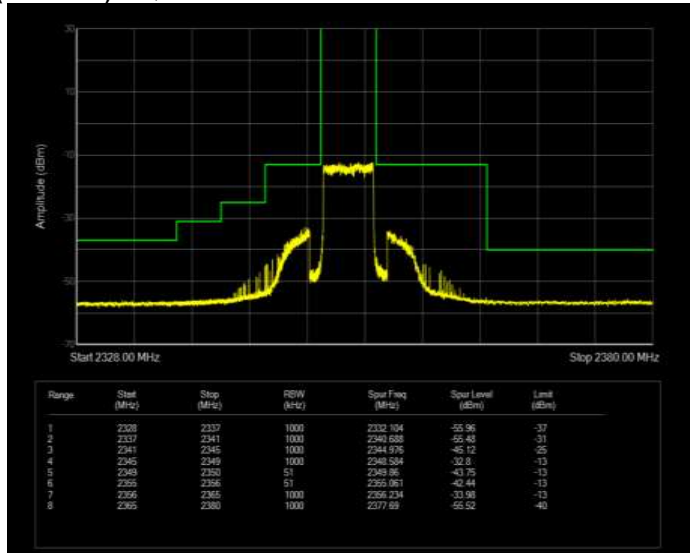

Band40(2350-2360) 16QAM BW=5MHz Channel=39175 RB Size=1 Position=#0 Normal

Band40(2350-2360) 16QAM BW=5MHz Channel=39175 RB Size=25 Position=#0 Extended

Band40(2350-2360) 16QAM BW=5MHz Channel=39175 RB Size=25 Position=#0 Normal