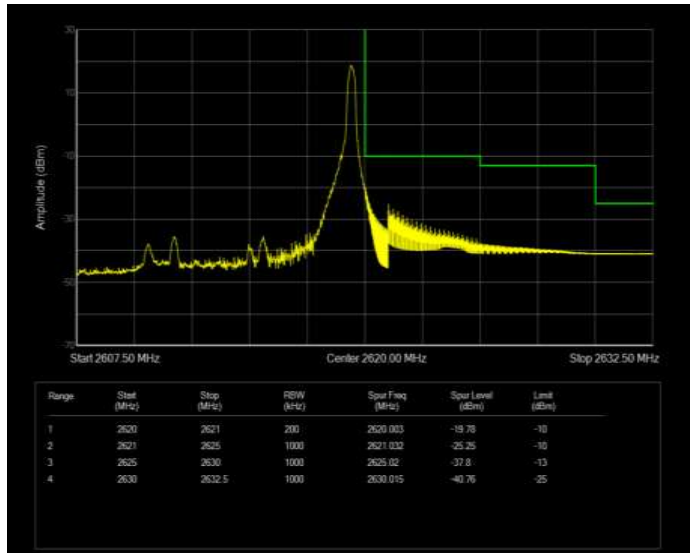

Band38 QPSK BW=10MHz Channel=38200 RB Size=1 Position=#Max Normal

Band38 QPSK BW=10MHz Channel=38200 RB Size=50 Position=#0 Extended