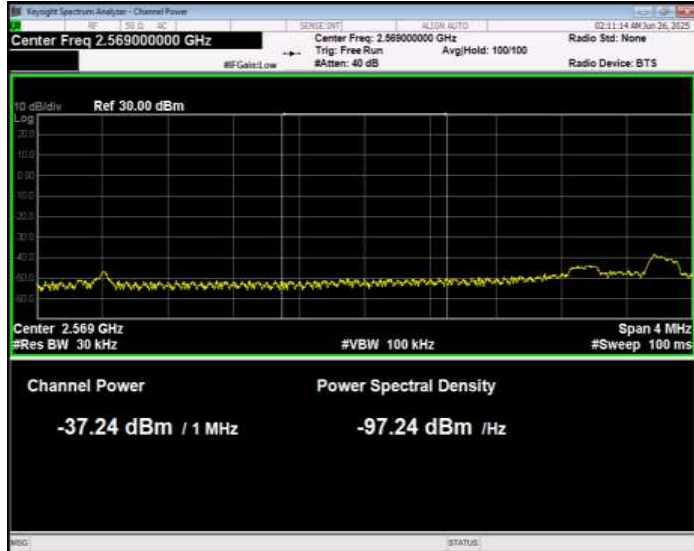

Band38 QPSK BW=20MHz Channel=38150 RB Size=100 Position=#0 Normal

Band38 QPSK BW=5MHz Channel=37775 RB Size=1 Position=#0 Extended

Band38 QPSK BW=5MHz Channel=37775 RB Size=1 Position=#0 Normal

Band38 QPSK BW=5MHz Channel=37775 RB Size=1 Position=#Max Extended