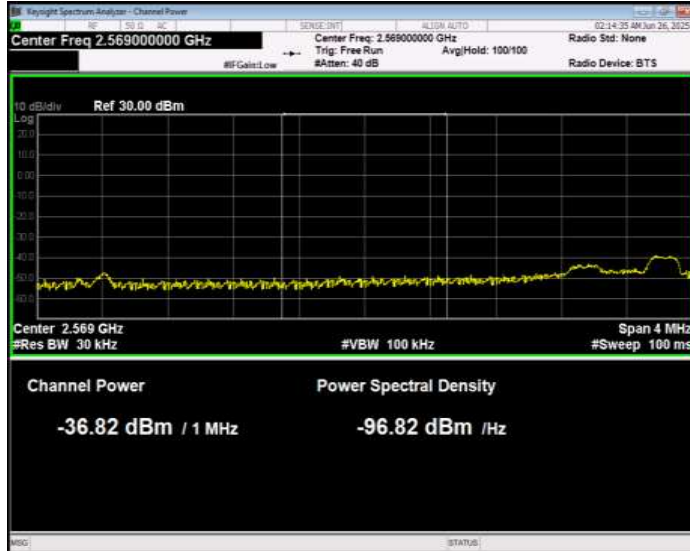

Band38 16QAM BW=20MHz Channel=38150 RB Size=100 Position=#0 Normal

Band38 16QAM BW=5MHz Channel=37775 RB Size=1 Position=#0 Extended

Band38 16QAM BW=5MHz Channel=37775 RB Size=1 Position=#0 Normal

Band38 16QAM BW=5MHz Channel=37775 RB Size=1 Position=#Max Extended