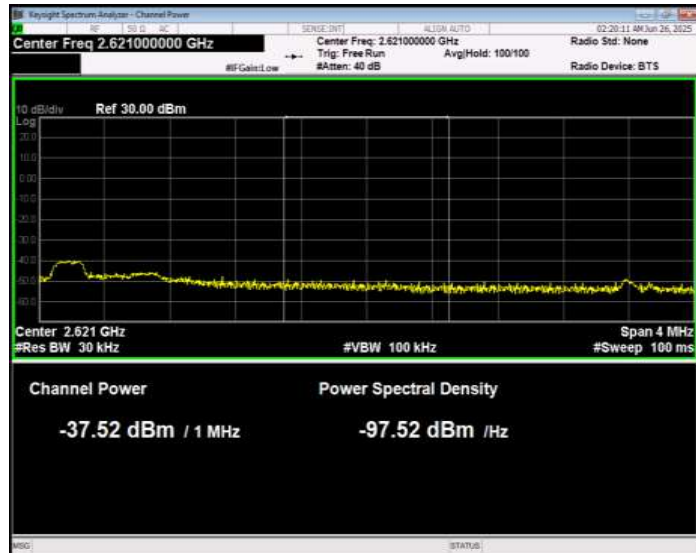

Band38 16QAM BW=5MHz Channel=37775 RB Size=1 Position=#Max Normal

Band38 16QAM BW=5MHz Channel=37775 RB Size=25 Position=#0 Extended

Band38 16QAM BW=5MHz Channel=37775 RB Size=25 Position=#0 Normal

Band38 16QAM BW=5MHz Channel=38225 RB Size=1 Position=#0 Extended