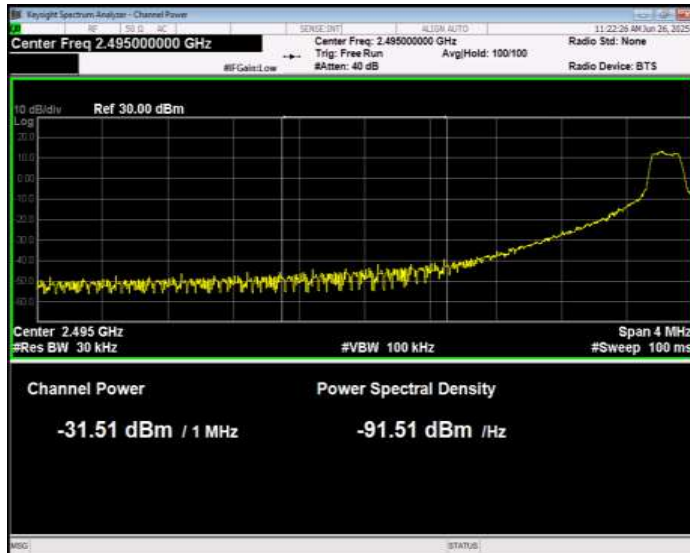

Band41 16QAM BW=10MHz Channel=41540 RB Size=1 Position=#Max Normal

Band41 16QAM BW=10MHz Channel=41540 RB Size=50 Position=#0 Extended

Band41 16QAM BW=10MHz Channel=41540 RB Size=50 Position=#0 Normal

Band41 16QAM BW=15MHz Channel=39725 RB Size=1 Position=#0 Extended