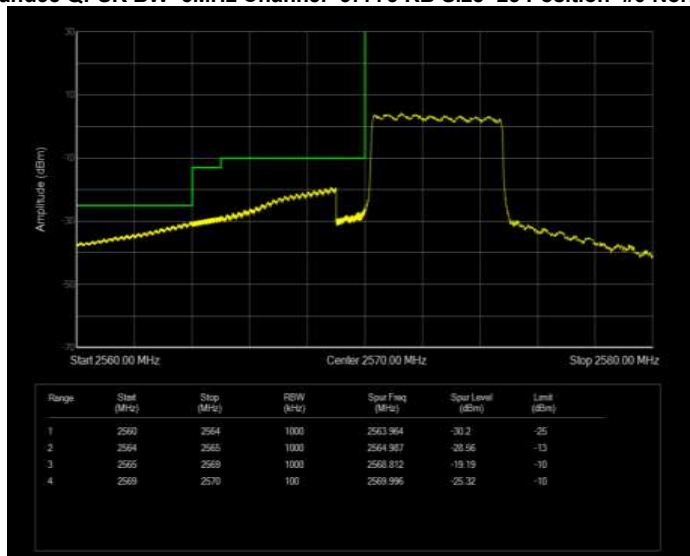

Band38 QPSK BW=20MHz Channel=38150 RB Size=1 Position=#0 Normal

Band38 QPSK BW=20MHz Channel=38150 RB Size=1 Position=#Max Extended

Band38 QPSK BW=20MHz Channel=38150 RB Size=1 Position=#Max Normal

Band38 QPSK BW=20MHz Channel=38150 RB Size=100 Position=#0 Extended

Band38 QPSK BW=20MHz Channel=38150 RB Size=100 Position=#0 Normal

Band38 QPSK BW=5MHz Channel=37775 RB Size=1 Position=#0 Extended

Band38 QPSK BW=5MHz Channel=37775 RB Size=1 Position=#0 Normal

Band38 QPSK BW=5MHz Channel=37775 RB Size=1 Position=#Max Extended

Band38 QPSK BW=5MHz Channel=37775 RB Size=1 Position=#Max Normal

Band38 QPSK BW=5MHz Channel=37775 RB Size=25 Position=#0 Extended

Band38 QPSK BW=5MHz Channel=37775 RB Size=25 Position=#0 Normal

Band38 QPSK BW=5MHz Channel=38225 RB Size=1 Position=#0 Extended