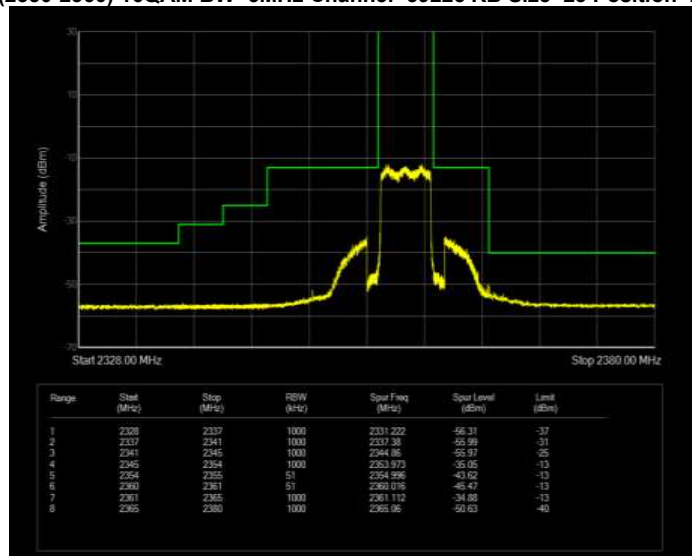

Band40(2350-2360) 16QAM BW=5MHz Channel=39225 RB Size=25 Position=#0 Normal

Band40(2350-2360) QPSK BW=10MHz Channel=39200 RB Size=1 Position=#0 Extended