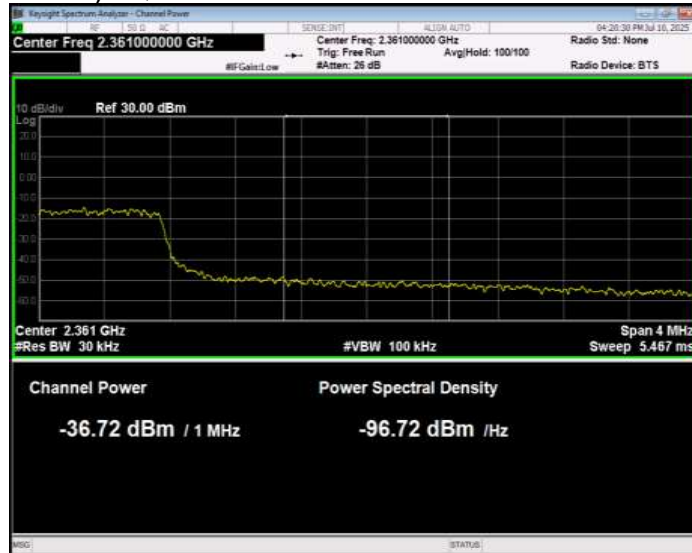

Band40(2350-2360) 16QAM BW=5MHz Channel=39225 RB Size=25 Position=#0 Extended

Band40(2350-2360) 16QAM BW=5MHz Channel=39225 RB Size=25 Position=#0 Normal