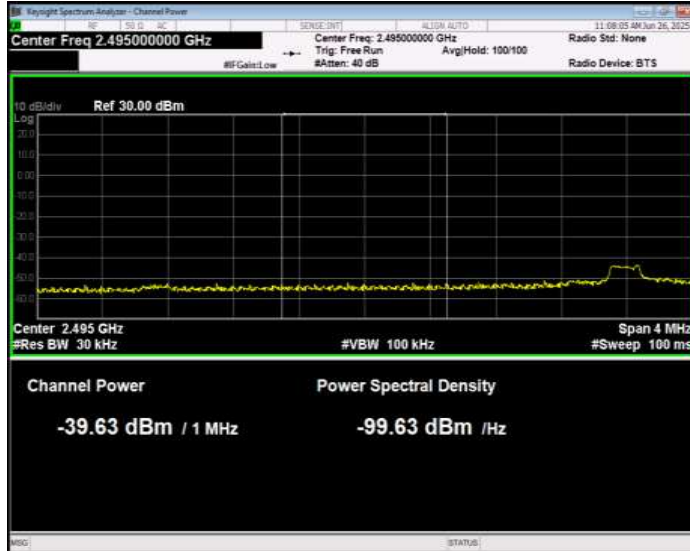

Band41 QPSK BW=10MHz Channel=39700 RB Size=1 Position=#Max Extended

Band41 QPSK BW=10MHz Channel=39700 RB Size=1 Position=#Max Normal