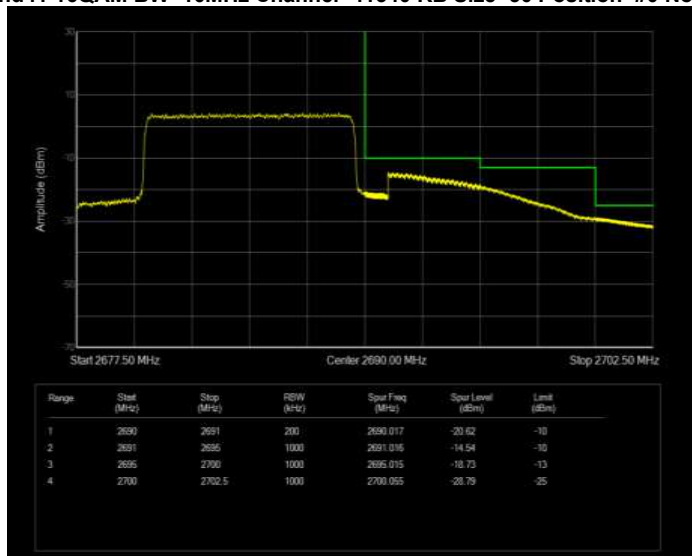

Band41 16QAM BW=10MHz Channel=41540 RB Size=50 Position=#0 Normal

Band41 16QAM BW=15MHz Channel=39725 RB Size=1 Position=#0 Extended