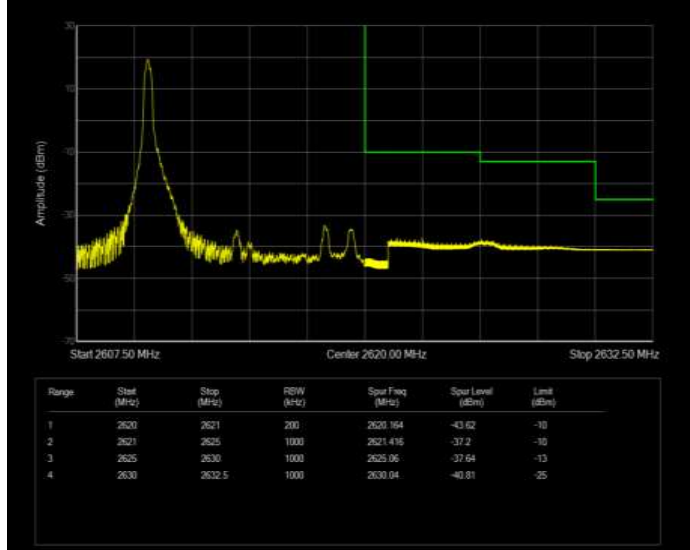

Band38 QPSK BW=10MHz Channel=37800 RB Size=1 Position=#Max Normal

Band38 QPSK BW=10MHz Channel=37800 RB Size=50 Position=#0 Extended

Band38 QPSK BW=10MHz Channel=37800 RB Size=50 Position=#0 Normal

Band38 QPSK BW=10MHz Channel=38200 RB Size=1 Position=#0 Extended

Band38 QPSK BW=10MHz Channel=38200 RB Size=1 Position=#0 Normal

Band38 QPSK BW=10MHz Channel=38200 RB Size=1 Position=#Max Extended

Band38 QPSK BW=10MHz Channel=38200 RB Size=1 Position=#Max Normal

Band38 QPSK BW=10MHz Channel=38200 RB Size=50 Position=#0 Extended