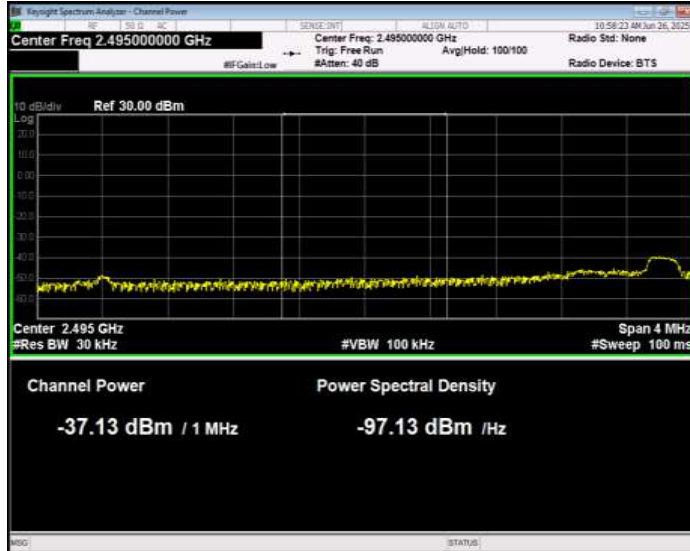

Band41 16QAM BW=5MHz Channel=39675 RB Size=1 Position=#Max Extended

Band41 16QAM BW=5MHz Channel=39675 RB Size=1 Position=#Max Normal