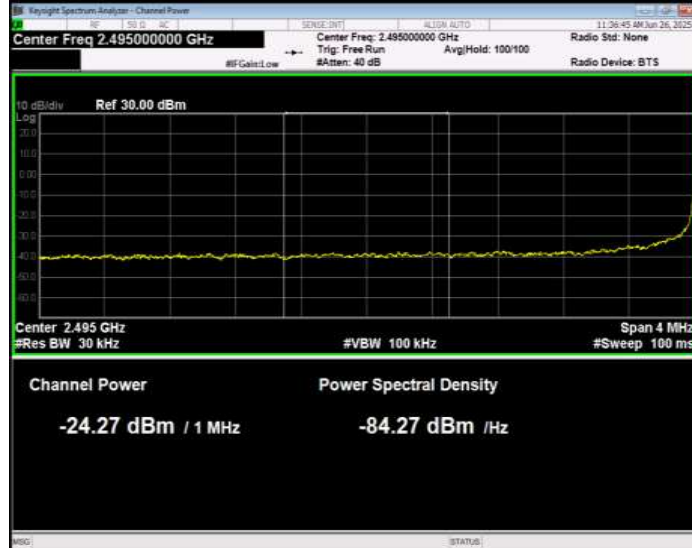

Band41 16QAM BW=20MHz Channel=39750 RB Size=1 Position=#0 Normal

Band41 16QAM BW=20MHz Channel=39750 RB Size=1 Position=#Max Extended

Band41 16QAM BW=20MHz Channel=39750 RB Size=1 Position=#Max Normal

Band41 16QAM BW=20MHz Channel=39750 RB Size=100 Position=#0 Extended