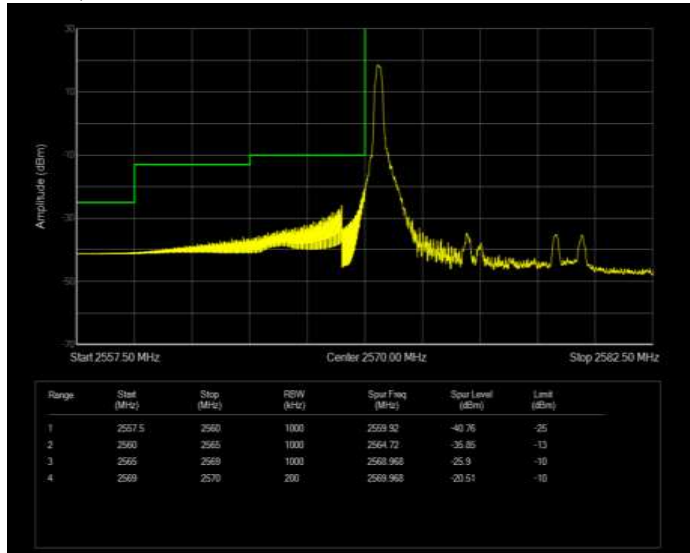

Band38 QPSK BW=10MHz Channel=37800 RB Size=1 Position=#0 Normal

Band38 QPSK BW=10MHz Channel=37800 RB Size=1 Position=#Max Extended