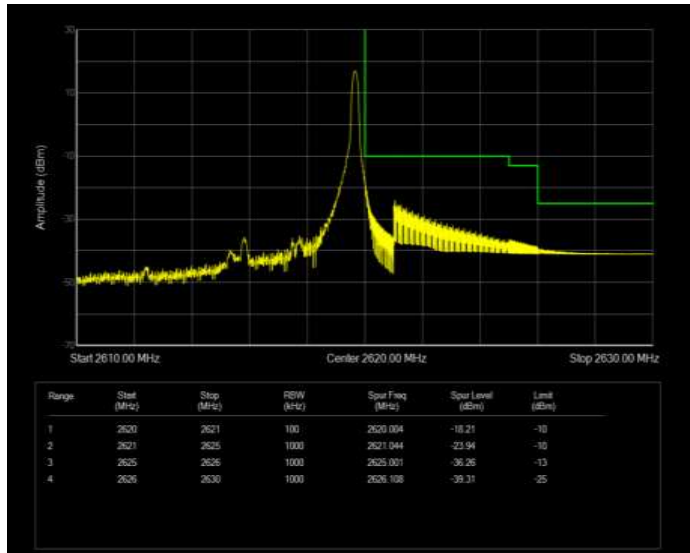

Band38 QPSK BW=5MHz Channel=38225 RB Size=1 Position=#Max Normal

Band38 QPSK BW=5MHz Channel=38225 RB Size=25 Position=#0 Extended