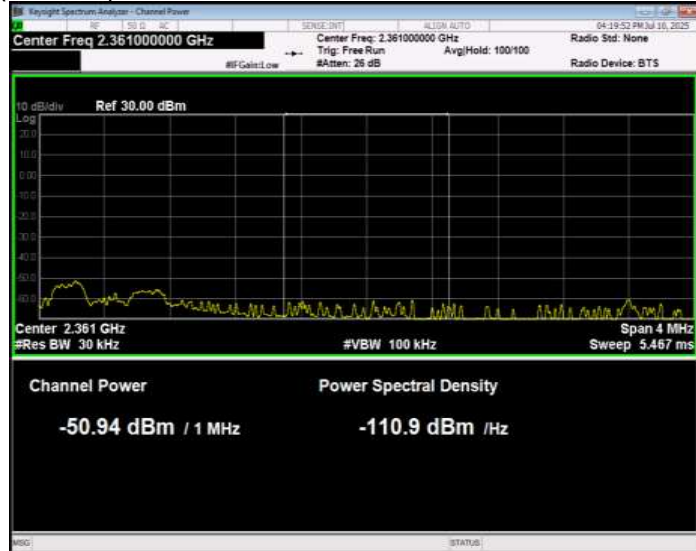

Band40(2350-2360) QPSK BW=5MHz Channel=39225 RB Size=1 Position=#0 Extended

Band40(2350-2360) QPSK BW=5MHz Channel=39225 RB Size=1 Position=#0 Normal