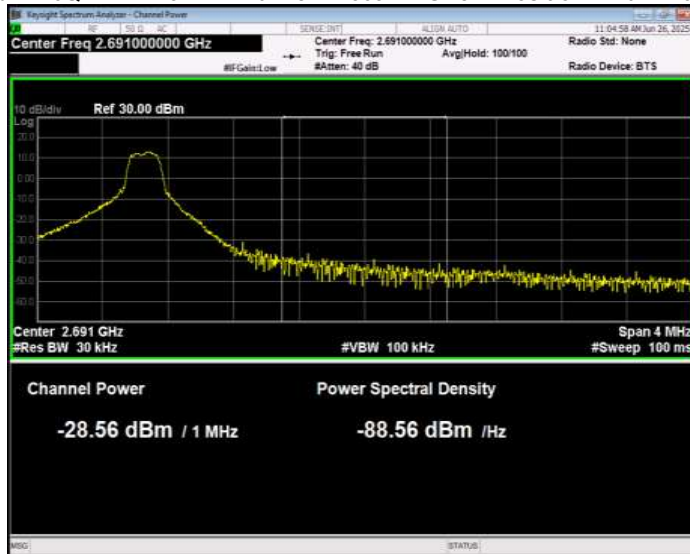

Band41 16QAM BW=5MHz Channel=41565 RB Size=1 Position=#Max Extended

Band41 16QAM BW=5MHz Channel=41565 RB Size=1 Position=#Max Normal