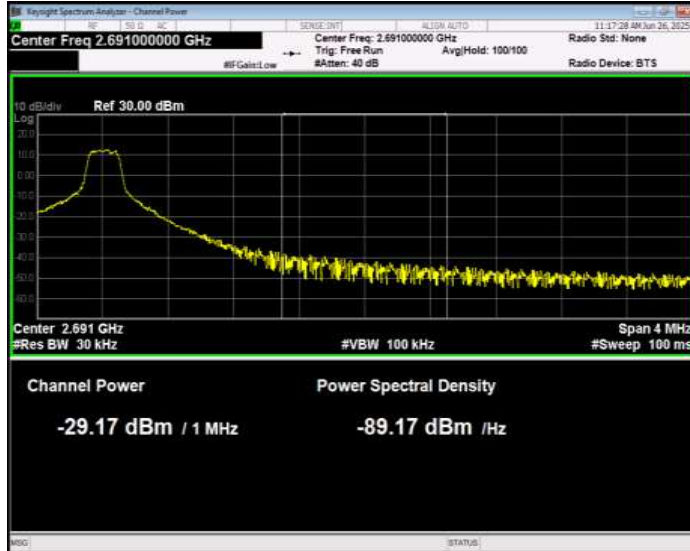

Band41 16QAM BW=10MHz Channel=39700 RB Size=50 Position=#0 Normal

Band41 16QAM BW=10MHz Channel=41540 RB Size=1 Position=#0 Extended

Band41 16QAM BW=10MHz Channel=41540 RB Size=1 Position=#0 Normal

Band41 16QAM BW=10MHz Channel=41540 RB Size=1 Position=#Max Extended