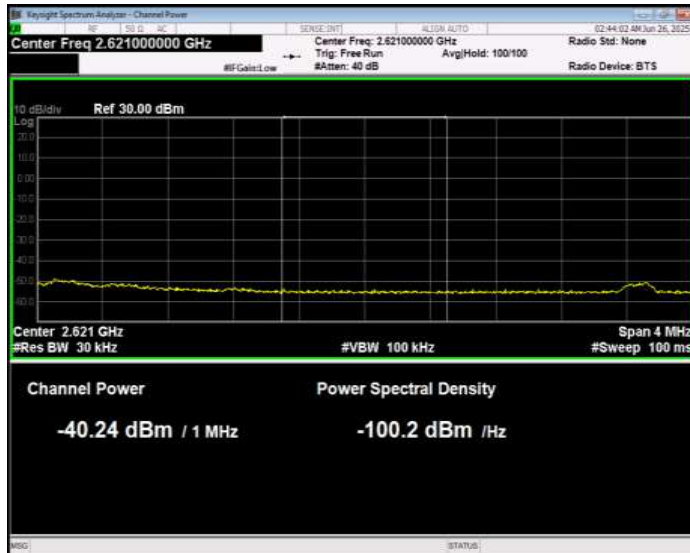

Band38 QPSK BW=15MHz Channel=37825 RB Size=1 Position=#Max Normal

Band38 QPSK BW=15MHz Channel=37825 RB Size=75 Position=#0 Extended

Band38 QPSK BW=15MHz Channel=37825 RB Size=75 Position=#0 Normal

Band38 QPSK BW=15MHz Channel=38175 RB Size=1 Position=#0 Extended