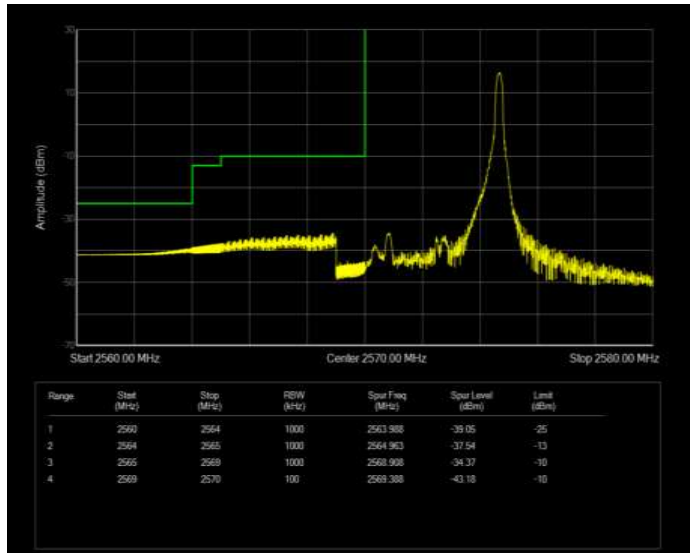

Band38 16QAM BW=5MHz Channel=37775 RB Size=1 Position=#Max Normal

Band38 16QAM BW=5MHz Channel=37775 RB Size=25 Position=#0 Extended