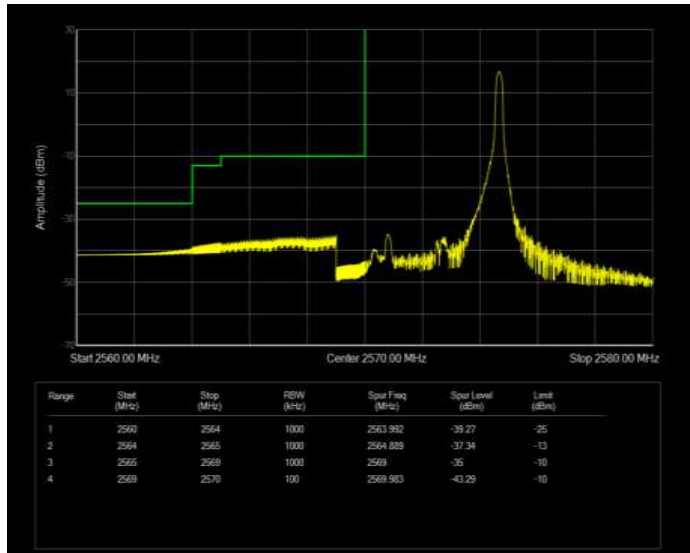

Band38 QPSK BW=5MHz Channel=37775 RB Size=1 Position=#Max Normal

Band38 QPSK BW=5MHz Channel=37775 RB Size=25 Position=#0 Extended