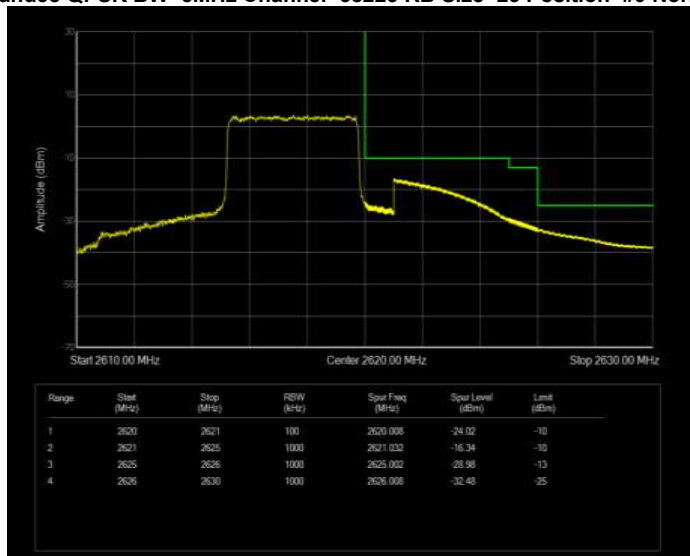

Band38 QPSK BW=5MHz Channel=38225 RB Size=1 Position=#0 Normal

Band38 QPSK BW=5MHz Channel=38225 RB Size=1 Position=#Max Extended

Band38 QPSK BW=5MHz Channel=38225 RB Size=1 Position=#Max Normal

Band38 QPSK BW=5MHz Channel=38225 RB Size=25 Position=#0 Extended

Band38 QPSK BW=5MHz Channel=38225 RB Size=25 Position=#0 Normal

Band40(2305-2315) 16QAM BW=10MHz Channel=38750 RB Size=1 Position=#0 Extended

Band40(2305-2315) 16QAM BW=10MHz Channel=38750 RB Size=1 Position=#0 Normal