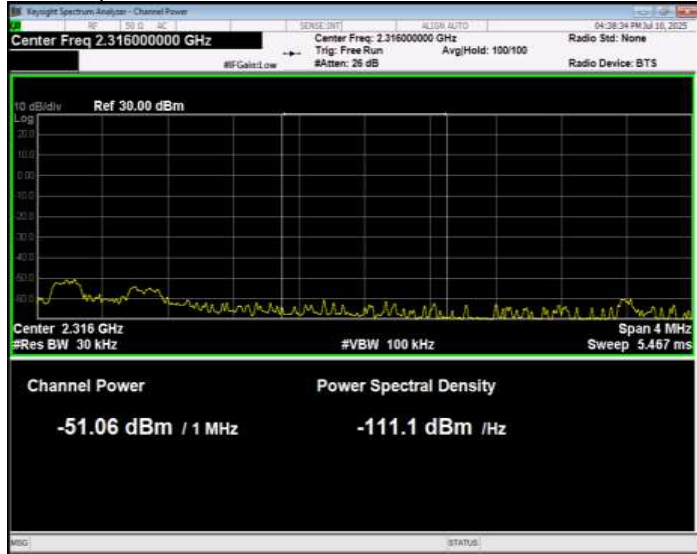

Band40(2305-2315) 16QAM BW=5MHz Channel=38775 RB Size=1 Position=#0 Extended

Band40(2305-2315) 16QAM BW=5MHz Channel=38775 RB Size=1 Position=#0 Normal