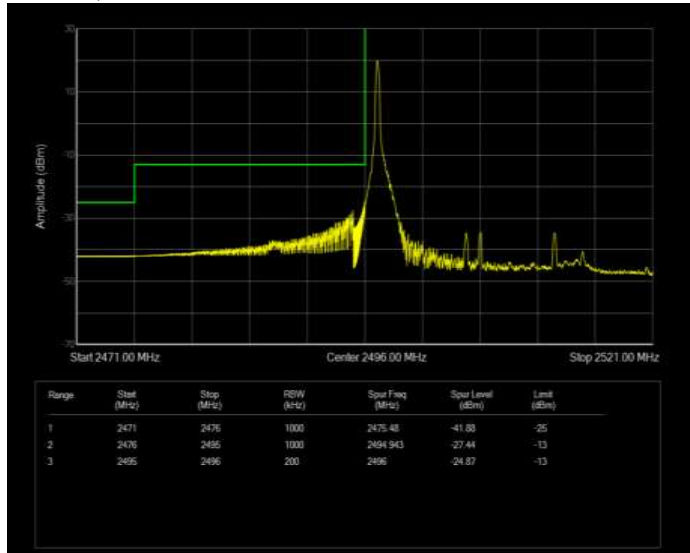

Band41 16QAM BW=20MHz Channel=39750 RB Size=1 Position=#0 Normal

Band41 16QAM BW=20MHz Channel=39750 RB Size=1 Position=#Max Extended