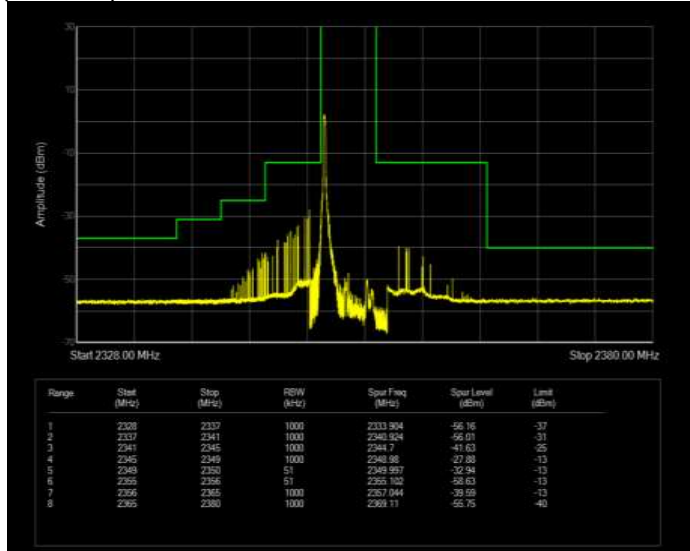

Band40(2350-2360) 16QAM BW=5MHz Channel=39175 RB Size=1 Position=#0 Normal

Band40(2350-2360) 16QAM BW=5MHz Channel=39175 RB Size=25 Position=#0 Extended