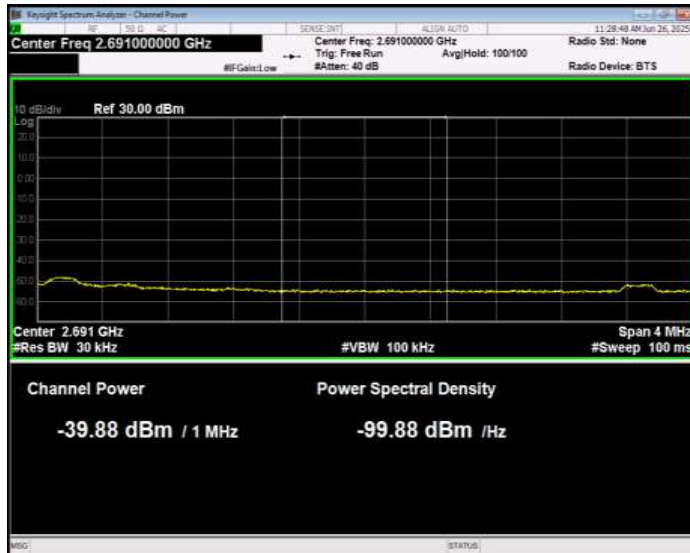

Band41 16QAM BW=15MHz Channel=41515 RB Size=1 Position=#0 Extended

Band41 16QAM BW=15MHz Channel=41515 RB Size=1 Position=#0 Normal