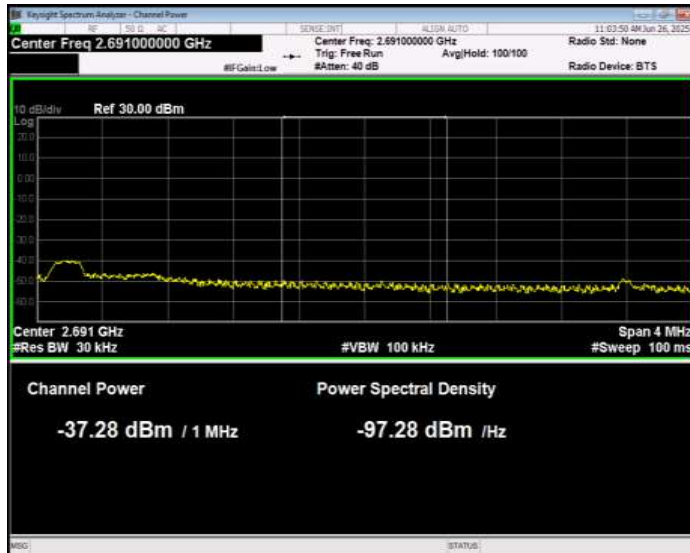

Band41 16QAM BW=5MHz Channel=41565 RB Size=1 Position=#0 Extended

Band41 16QAM BW=5MHz Channel=41565 RB Size=1 Position=#0 Normal