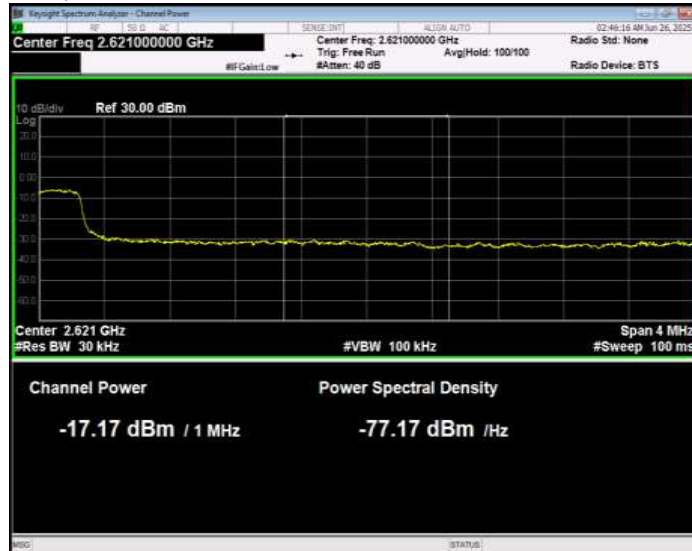

Band38 QPSK BW=15MHz Channel=38175 RB Size=1 Position=#0 Normal

Band38 QPSK BW=15MHz Channel=38175 RB Size=1 Position=#Max Extended

Band38 QPSK BW=15MHz Channel=38175 RB Size=1 Position=#Max Normal

Band38 QPSK BW=15MHz Channel=38175 RB Size=75 Position=#0 Extended