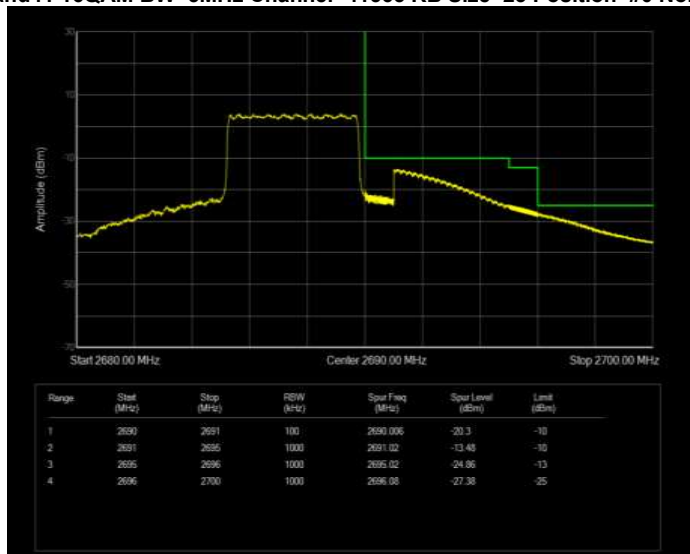

Band41 16QAM BW=5MHz Channel=41565 RB Size=1 Position=#Max Extended

Band41 16QAM BW=5MHz Channel=41565 RB Size=1 Position=#Max Normal

Band41 16QAM BW=5MHz Channel=41565 RB Size=25 Position=#0 Extended

Band41 16QAM BW=5MHz Channel=41565 RB Size=25 Position=#0 Normal