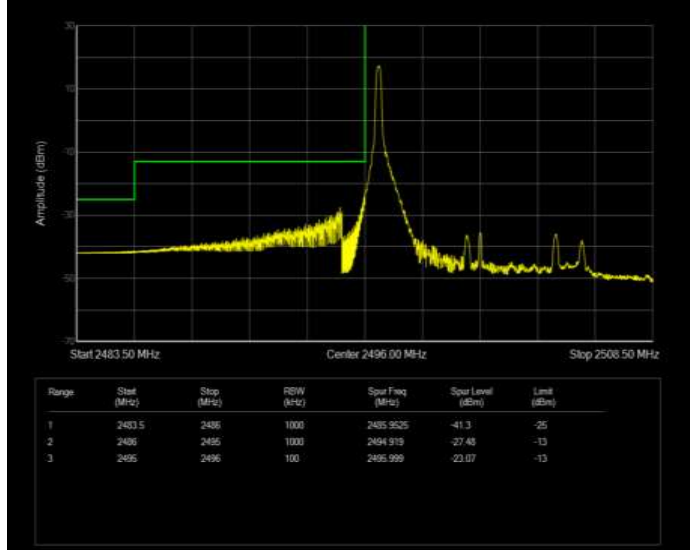

Band41 16QAM BW=10MHz Channel=39700 RB Size=1 Position=#0 Normal

Band41 16QAM BW=10MHz Channel=39700 RB Size=1 Position=#Max Extended