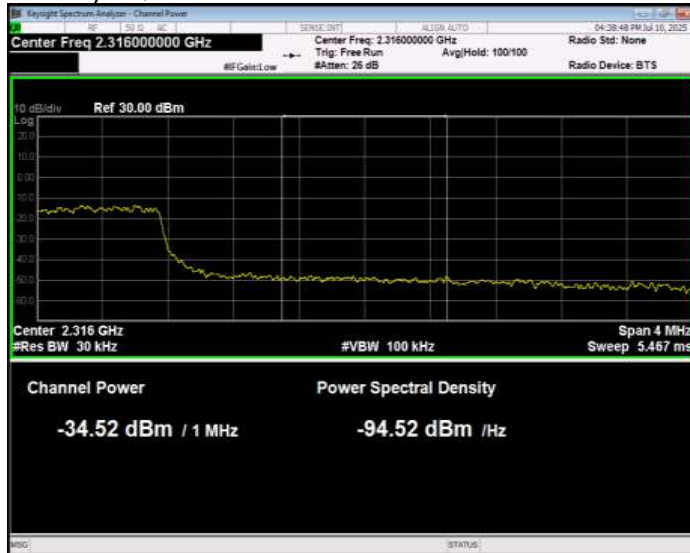

Band40(2305-2315) 16QAM BW=5MHz Channel=38775 RB Size=25 Position=#0 Extended

Band40(2305-2315) 16QAM BW=5MHz Channel=38775 RB Size=25 Position=#0 Normal