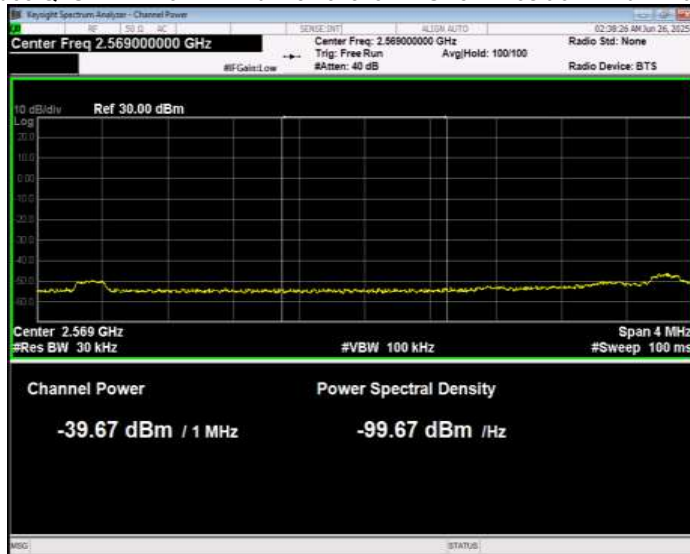

Band38 QPSK BW=10MHz Channel=38200 RB Size=50 Position=#0 Normal

Band38 QPSK BW=15MHz Channel=37825 RB Size=1 Position=#0 Extended

Band38 QPSK BW=15MHz Channel=37825 RB Size=1 Position=#0 Normal

Band38 QPSK BW=15MHz Channel=37825 RB Size=1 Position=#Max Extended