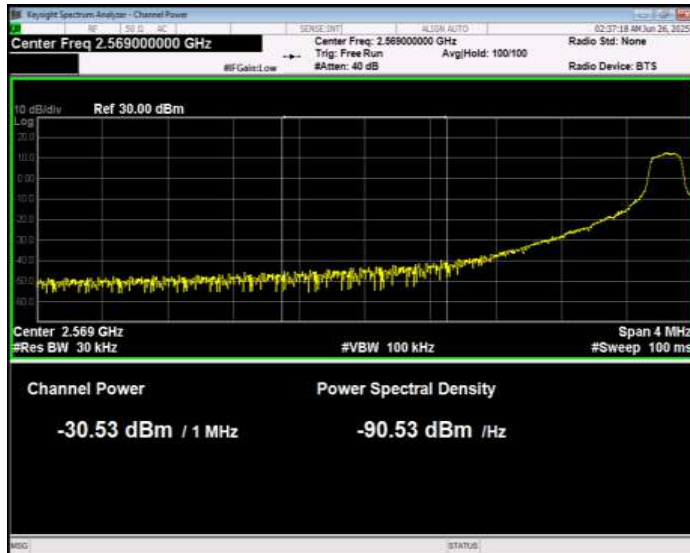

Band38 QPSK BW=15MHz Channel=37825 RB Size=1 Position=#0 Extended

Band38 QPSK BW=15MHz Channel=37825 RB Size=1 Position=#0 Normal