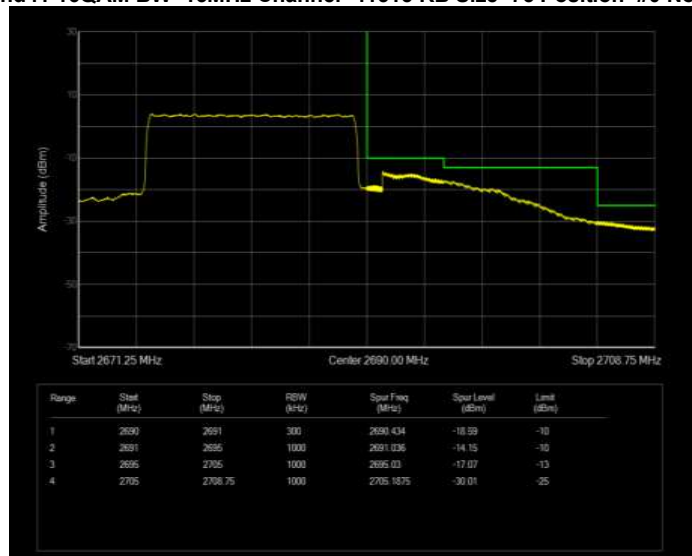

Band41 16QAM BW=15MHz Channel=41515 RB Size=75 Position=#0 Normal

Band41 16QAM BW=20MHz Channel=39750 RB Size=1 Position=#0 Extended