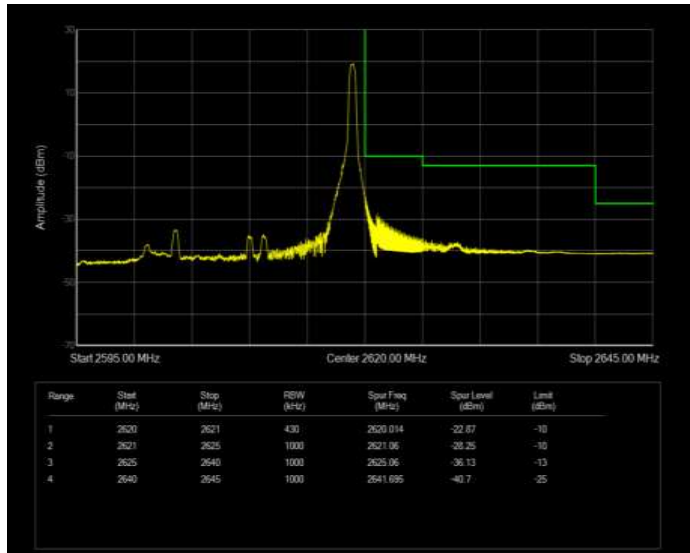

Band38 16QAM BW=20MHz Channel=38150 RB Size=1 Position=#0 Normal

Band38 16QAM BW=20MHz Channel=38150 RB Size=1 Position=#Max Extended

Band38 16QAM BW=20MHz Channel=38150 RB Size=1 Position=#Max Normal

Band38 16QAM BW=20MHz Channel=38150 RB Size=100 Position=#0 Extended

Band38 16QAM BW=20MHz Channel=38150 RB Size=100 Position=#0 Normal

Band38 16QAM BW=5MHz Channel=37775 RB Size=1 Position=#0 Extended

Band38 16QAM BW=5MHz Channel=37775 RB Size=1 Position=#0 Normal

Band38 16QAM BW=5MHz Channel=37775 RB Size=1 Position=#Max Extended