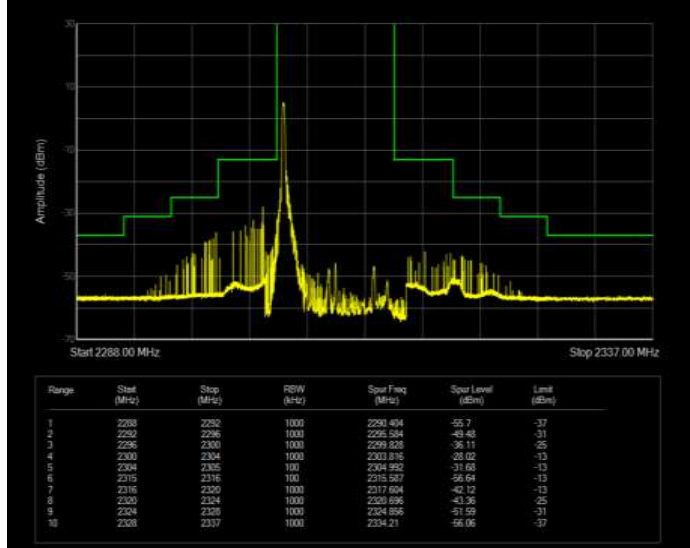

Band40(2305-2315) QPSK BW=10MHz Channel=38750 RB Size=1 Position=#0 Normal

Band40(2305-2315) QPSK BW=10MHz Channel=38750 RB Size=50 Position=#0 Extended