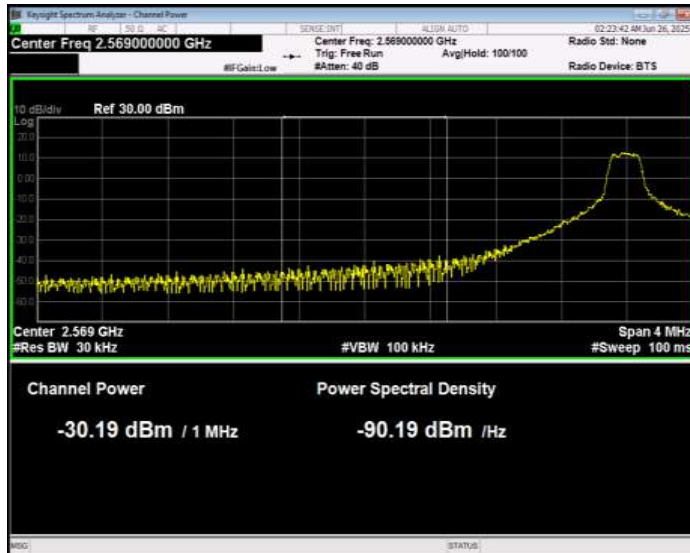

Band38 QPSK BW=10MHz Channel=37800 RB Size=1 Position=#0 Extended

Band38 QPSK BW=10MHz Channel=37800 RB Size=1 Position=#0 Normal