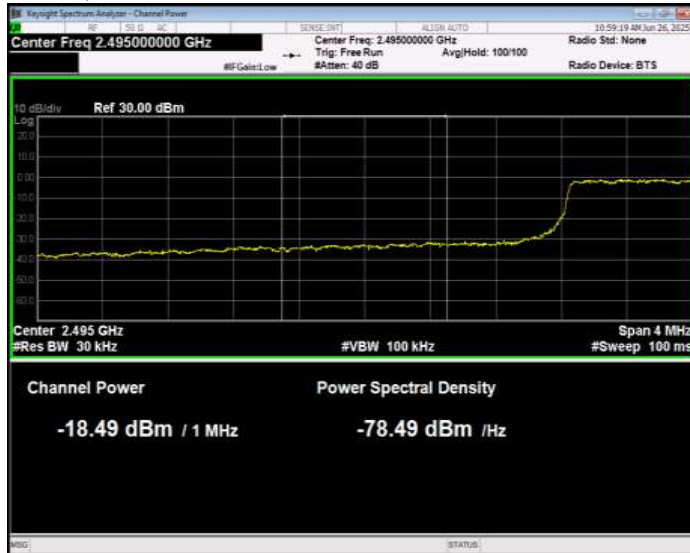

Band41 16QAM BW=5MHz Channel=39675 RB Size=25 Position=#0 Extended

Band41 16QAM BW=5MHz Channel=39675 RB Size=25 Position=#0 Normal