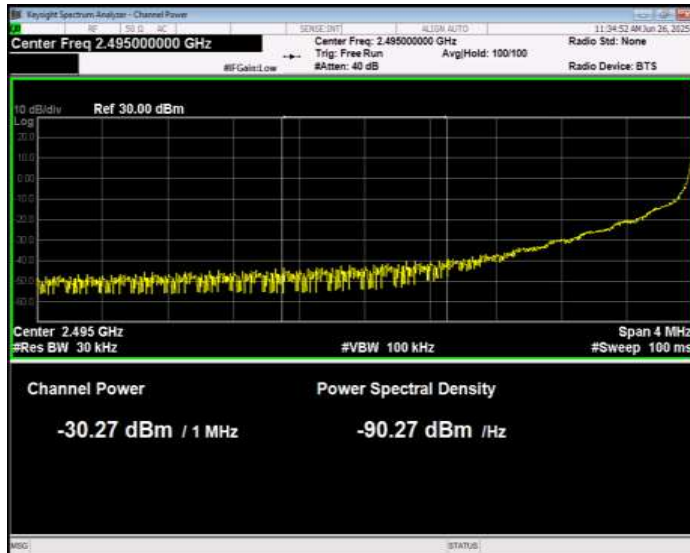

Band41 16QAM BW=15MHz Channel=41515 RB Size=1 Position=#Max Normal

Band41 16QAM BW=15MHz Channel=41515 RB Size=75 Position=#0 Extended

Band41 16QAM BW=15MHz Channel=41515 RB Size=75 Position=#0 Normal

Band41 16QAM BW=20MHz Channel=39750 RB Size=1 Position=#0 Extended