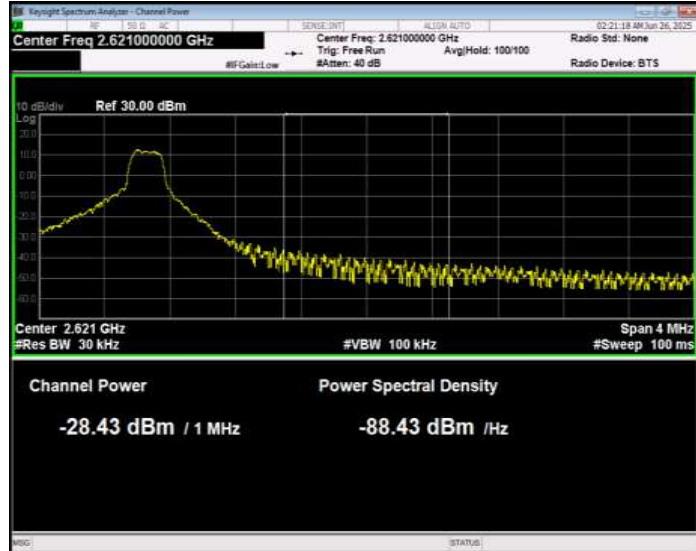

Band38 16QAM BW=5MHz Channel=38225 RB Size=1 Position=#Max Extended

Band38 16QAM BW=5MHz Channel=38225 RB Size=1 Position=#Max Normal