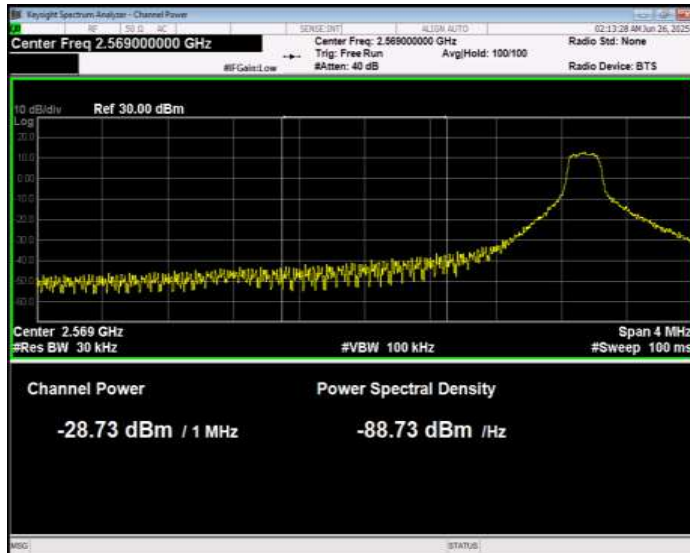

Band38 16QAM BW=5MHz Channel=37775 RB Size=1 Position=#0 Extended

Band38 16QAM BW=5MHz Channel=37775 RB Size=1 Position=#0 Normal