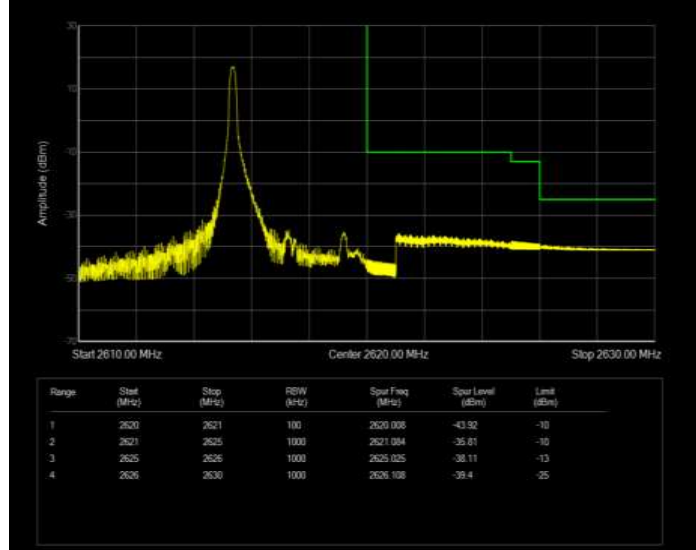

Band38 16QAM BW=5MHz Channel=38225 RB Size=1 Position=#0 Normal

Band38 16QAM BW=5MHz Channel=38225 RB Size=1 Position=#Max Extended