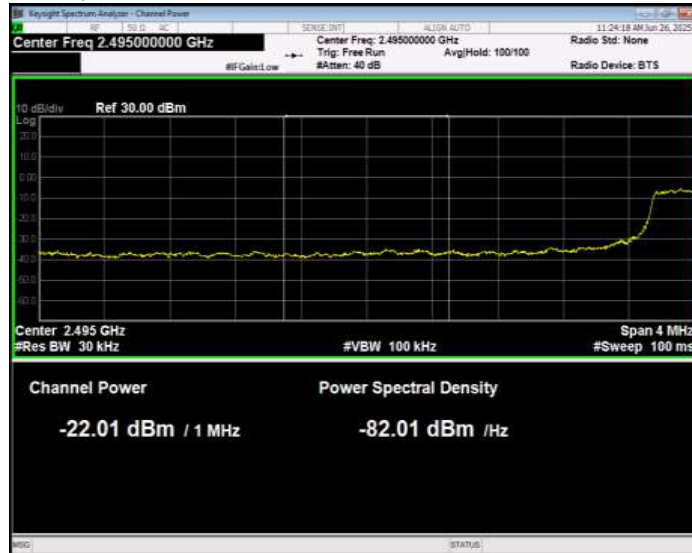

Band41 16QAM BW=15MHz Channel=39725 RB Size=1 Position=#0 Normal

Band41 16QAM BW=15MHz Channel=39725 RB Size=1 Position=#Max Extended

Band41 16QAM BW=15MHz Channel=39725 RB Size=1 Position=#Max Normal

Band41 16QAM BW=15MHz Channel=39725 RB Size=75 Position=#0 Extended