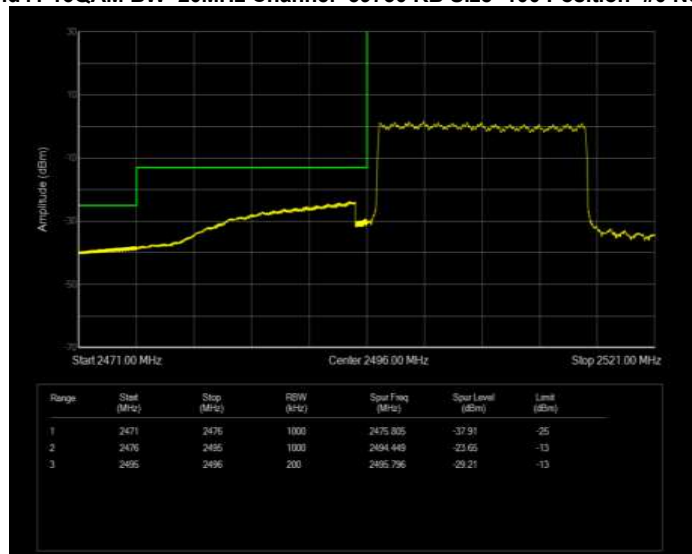

Band41 16QAM BW=20MHz Channel=39750 RB Size=100 Position=#0 Normal

Band41 16QAM BW=20MHz Channel=41490 RB Size=1 Position=#0 Extended