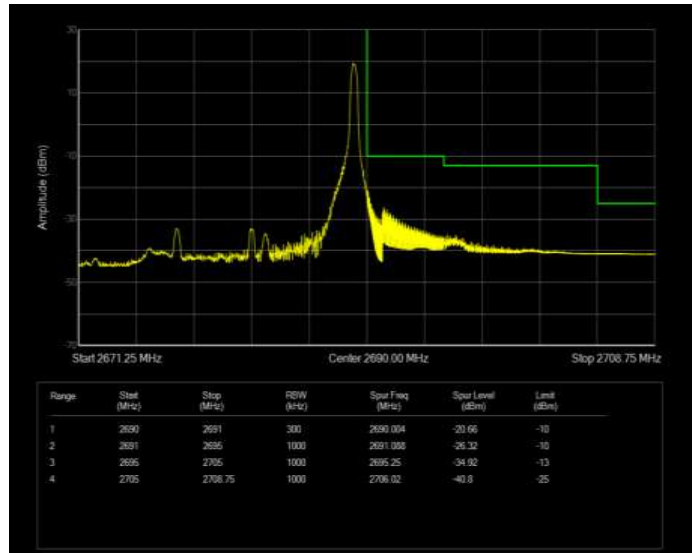

Band41 16QAM BW=15MHz Channel=41515 RB Size=1 Position=#Max Normal

Band41 16QAM BW=15MHz Channel=41515 RB Size=75 Position=#0 Extended