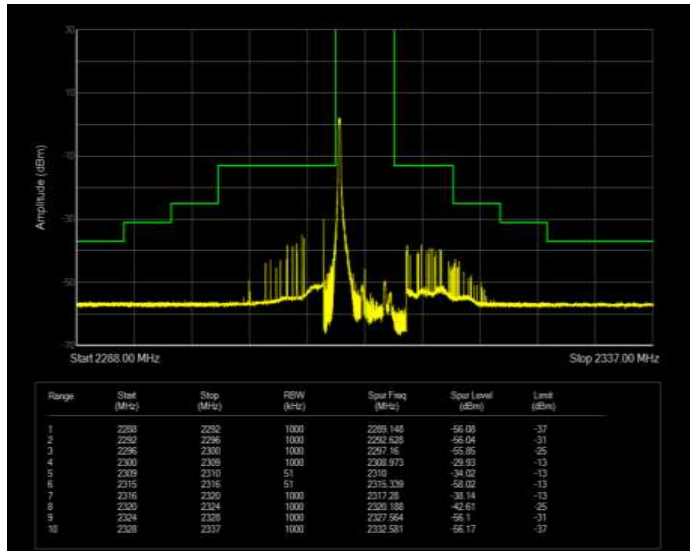

Band40(2305-2315) 16QAM BW=5MHz Channel=38775 RB Size=1 Position=#0 Normal

Band40(2305-2315) 16QAM BW=5MHz Channel=38775 RB Size=25 Position=#0 Extended