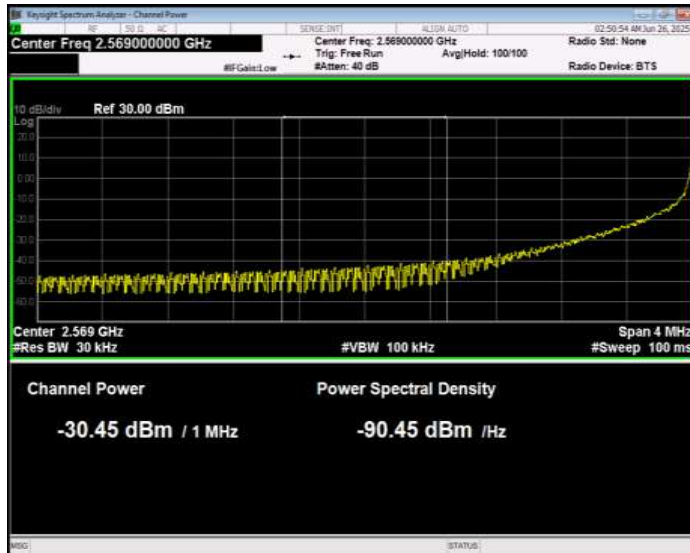

Band38 QPSK BW=20MHz Channel=37850 RB Size=1 Position=#0 Extended

Band38 QPSK BW=20MHz Channel=37850 RB Size=1 Position=#0 Normal