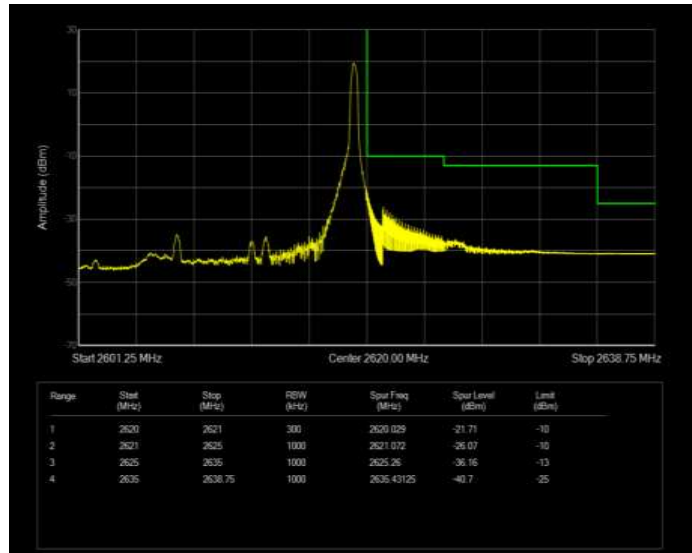

Band38 QPSK BW=15MHz Channel=38175 RB Size=1 Position=#Max Normal

Band38 QPSK BW=15MHz Channel=38175 RB Size=75 Position=#0 Extended