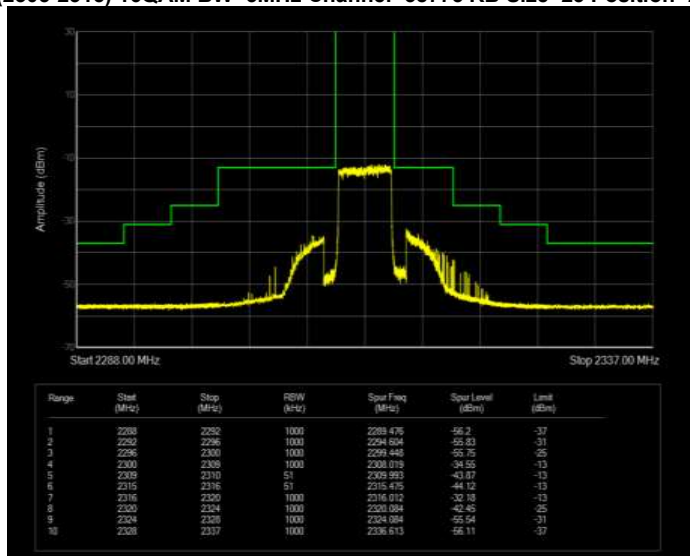

Band40(2305-2315) 16QAM BW=5MHz Channel=38775 RB Size=25 Position=#0 Normal

Band40(2305-2315) QPSK BW=10MHz Channel=38750 RB Size=1 Position=#0 Extended