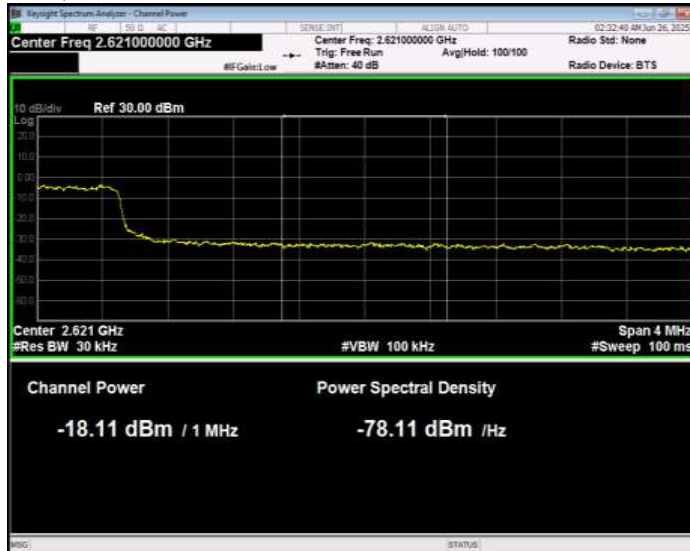

Band38 QPSK BW=10MHz Channel=38200 RB Size=1 Position=#0 Normal

Band38 QPSK BW=10MHz Channel=38200 RB Size=1 Position=#Max Extended

Band38 QPSK BW=10MHz Channel=38200 RB Size=1 Position=#Max Normal

Band38 QPSK BW=10MHz Channel=38200 RB Size=50 Position=#0 Extended