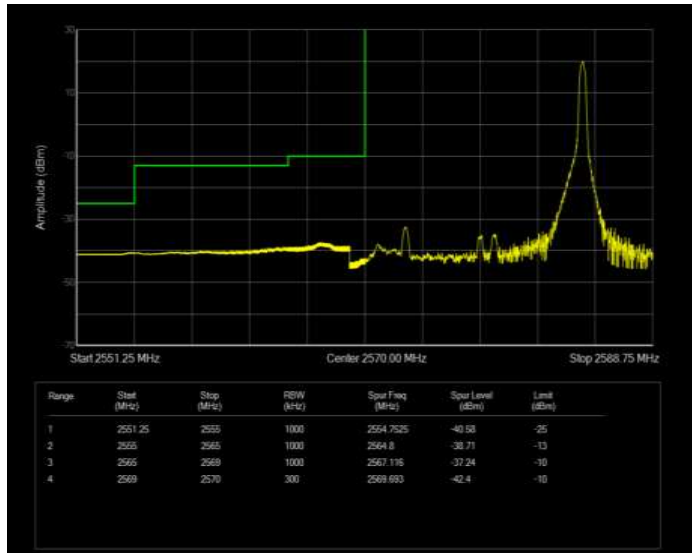

Band38 QPSK BW=15MHz Channel=37825 RB Size=1 Position=#Max Normal

Band38 QPSK BW=15MHz Channel=37825 RB Size=75 Position=#0 Extended