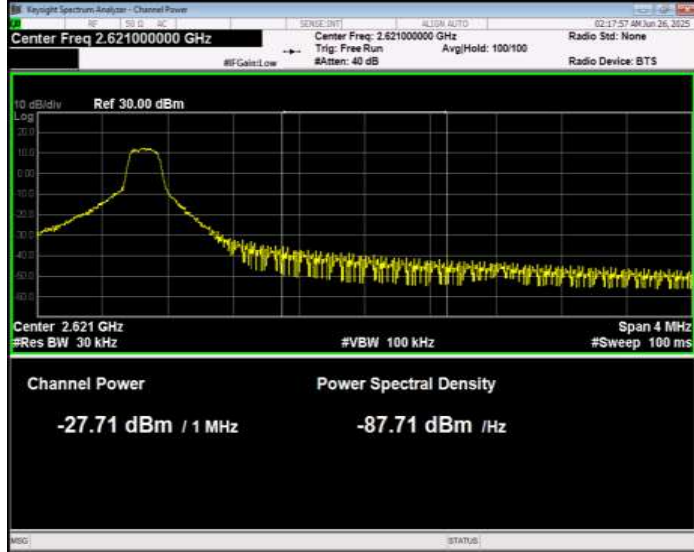

Band38 QPSK BW=5MHz Channel=38225 RB Size=1 Position=#Max Extended

Band38 QPSK BW=5MHz Channel=38225 RB Size=1 Position=#Max Normal