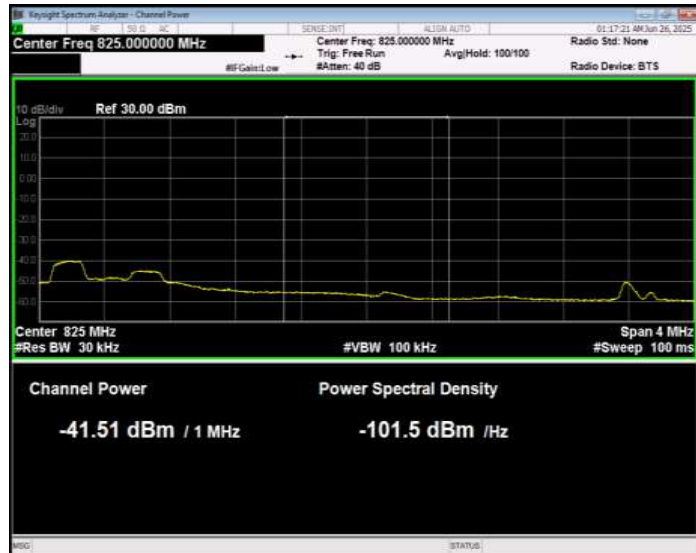

Band26(814-824) 16QAM BW=5MHz Channel=26765 RB Size=1 Position=#0 Extended

Band26(814-824) 16QAM BW=5MHz Channel=26765 RB Size=1 Position=#0 Normal