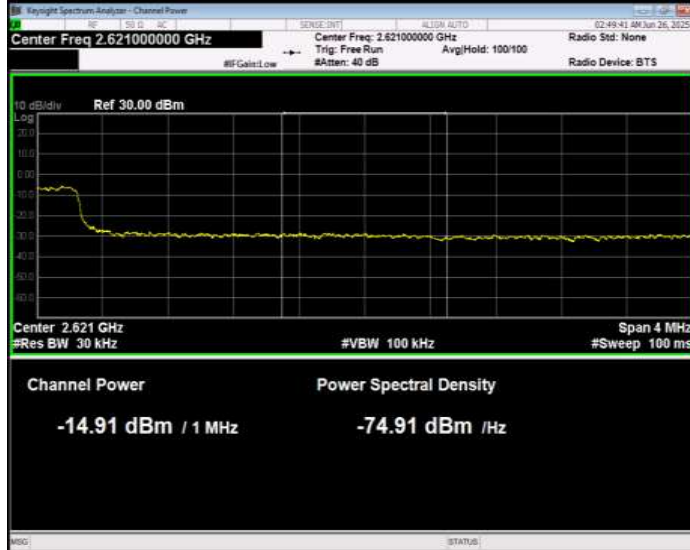

Band38 16QAM BW=15MHz Channel=38175 RB Size=75 Position=#0 Extended

Band38 16QAM BW=15MHz Channel=38175 RB Size=75 Position=#0 Normal