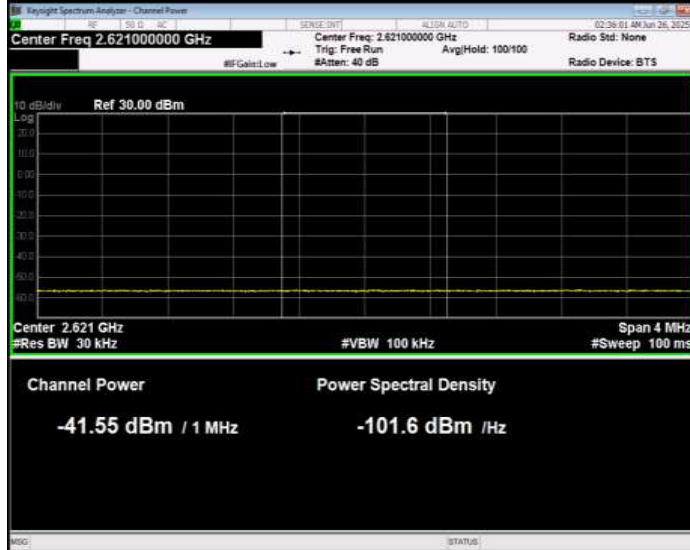

Band38 16QAM BW=10MHz Channel=38200 RB Size=50 Position=#0 Extended

Band38 16QAM BW=10MHz Channel=38200 RB Size=50 Position=#0 Normal