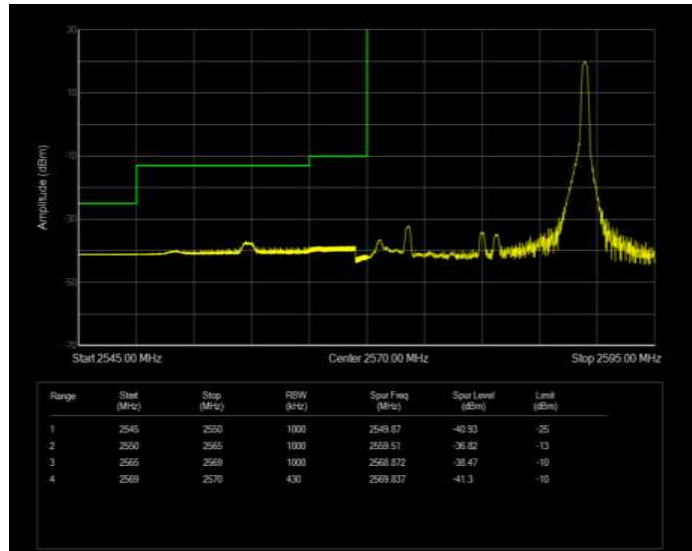

Band38 16QAM BW=20MHz Channel=37850 RB Size=1 Position=#0 Normal

Band38 16QAM BW=20MHz Channel=37850 RB Size=1 Position=#Max Extended

Band38 16QAM BW=20MHz Channel=37850 RB Size=1 Position=#Max Normal

Band38 16QAM BW=20MHz Channel=37850 RB Size=100 Position=#0 Extended