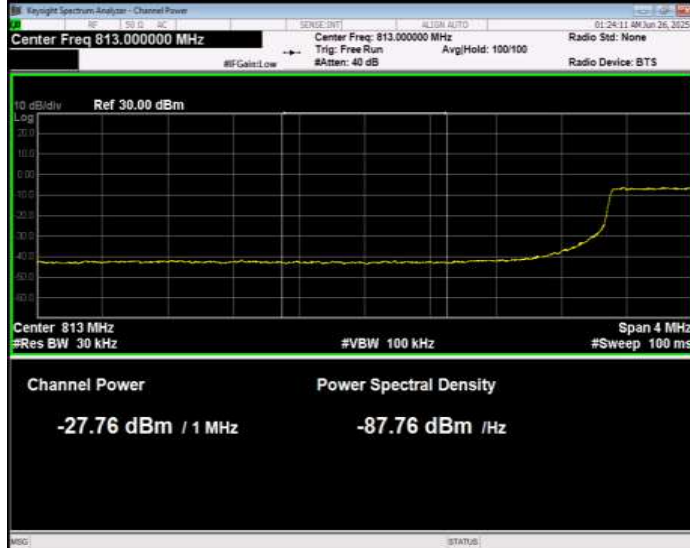

Band26(814-824) 16QAM BW=10MHz Channel=26740 RB Size=50 Position=#0 Extended

Band26(814-824) 16QAM BW=10MHz Channel=26740 RB Size=50 Position=#0 Normal