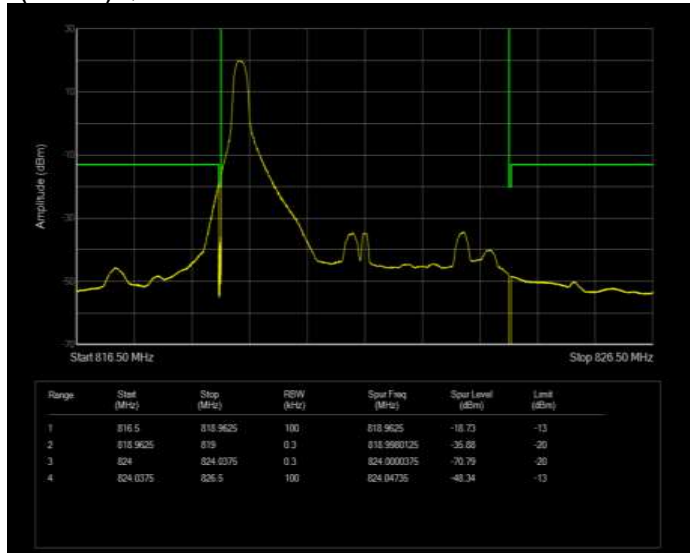

Band26(814-824) QPSK BW=5MHz Channel=26765 RB Size=1 Position=#0 Normal

Band26(814-824) QPSK BW=5MHz Channel=26765 RB Size=1 Position=#Max Extended