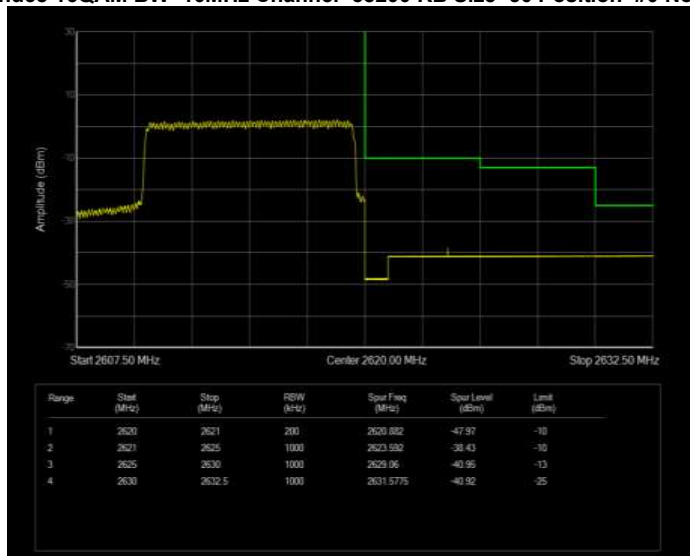

Band38 16QAM BW=10MHz Channel=37800 RB Size=50 Position=#0 Normal

Band38 16QAM BW=10MHz Channel=38200 RB Size=1 Position=#0 Extended

Band38 16QAM BW=10MHz Channel=38200 RB Size=1 Position=#0 Normal

Band38 16QAM BW=10MHz Channel=38200 RB Size=1 Position=#Max Extended

Band38 16QAM BW=10MHz Channel=38200 RB Size=1 Position=#Max Normal

Band38 16QAM BW=10MHz Channel=38200 RB Size=50 Position=#0 Extended

Band38 16QAM BW=10MHz Channel=38200 RB Size=50 Position=#0 Normal

Band38 16QAM BW=15MHz Channel=37825 RB Size=1 Position=#0 Extended