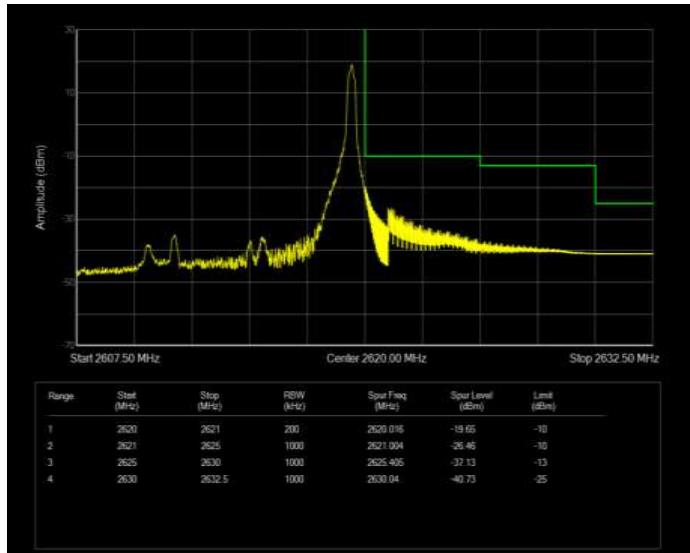

Band38 16QAM BW=10MHz Channel=38200 RB Size=1 Position=#Max Normal

Band38 16QAM BW=10MHz Channel=38200 RB Size=50 Position=#0 Extended