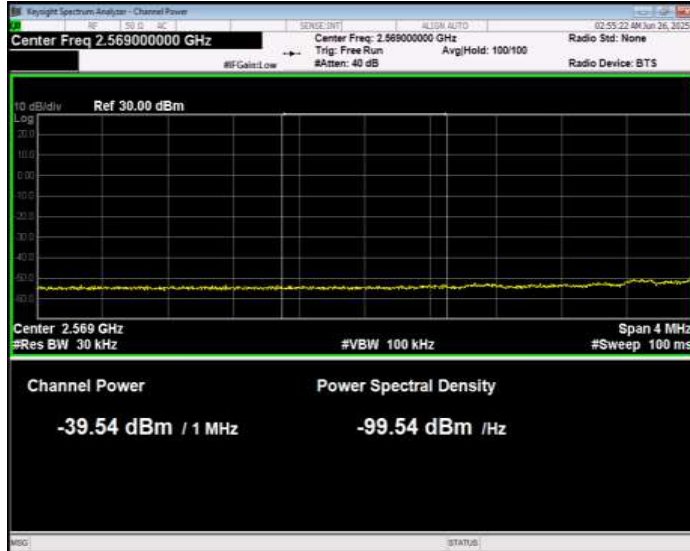

Band38 16QAM BW=20MHz Channel=37850 RB Size=1 Position=#Max Extended

Band38 16QAM BW=20MHz Channel=37850 RB Size=1 Position=#Max Normal