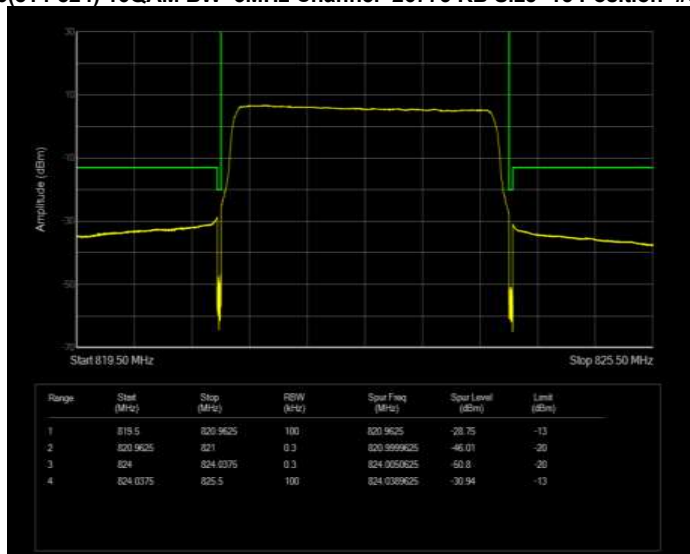

Band26(814-824) 16QAM BW=3MHz Channel=26775 RB Size=15 Position=#0 Normal

Band26(814-824) 16QAM BW=5MHz Channel=26715 RB Size=1 Position=#0 Extended