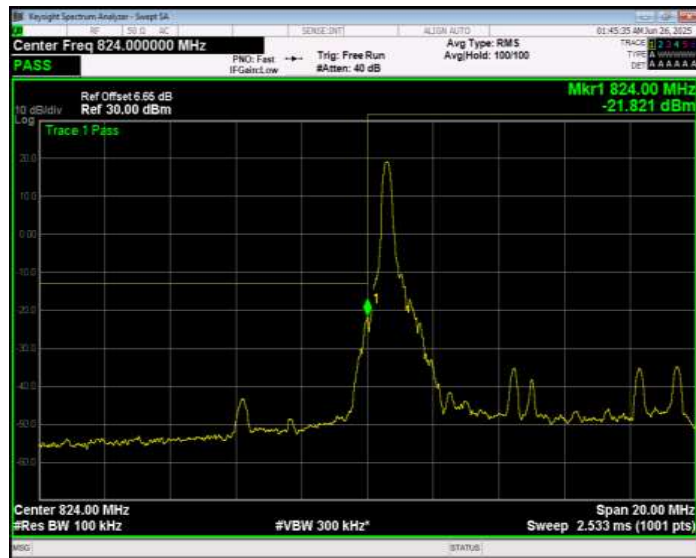

Band26(824-849) QPSK BW=10MHz Channel=26840 RB Size=1 Position=#0 Normal

Band26(824-849) QPSK BW=10MHz Channel=26840 RB Size=1 Position=#Max Normal