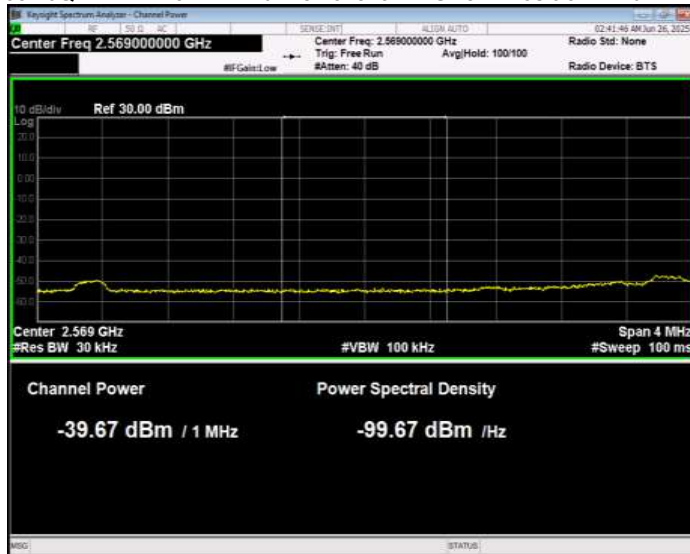

Band38 16QAM BW=15MHz Channel=37825 RB Size=1 Position=#Max Extended

Band38 16QAM BW=15MHz Channel=37825 RB Size=1 Position=#Max Normal