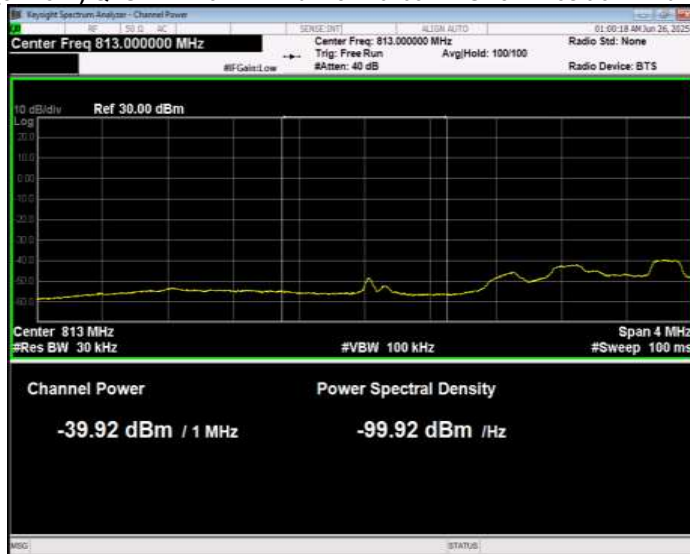

Band26(814-824) QPSK BW=3MHz Channel=26705 RB Size=1 Position=#Max Extended

Band26(814-824) QPSK BW=3MHz Channel=26705 RB Size=1 Position=#Max Normal