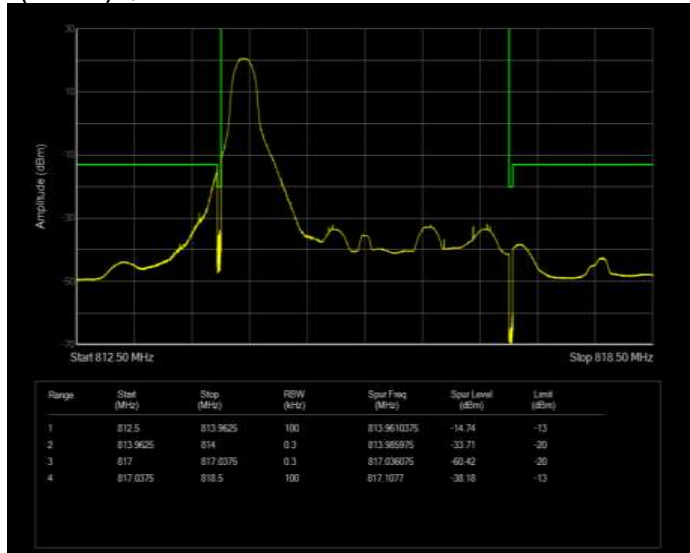

Band26(814-824) QPSK BW=3MHz Channel=26705 RB Size=1 Position=#0 Normal

Band26(814-824) QPSK BW=3MHz Channel=26705 RB Size=1 Position=#Max Extended