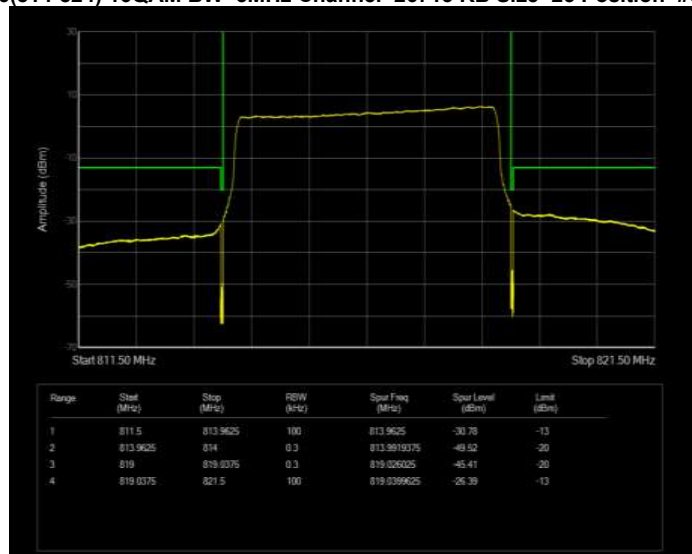

Band26(814-824) 16QAM BW=5MHz Channel=26715 RB Size=1 Position=#0 Normal

Band26(814-824) 16QAM BW=5MHz Channel=26715 RB Size=1 Position=#Max Extended

Band26(814-824) 16QAM BW=5MHz Channel=26715 RB Size=1 Position=#Max Normal

Band26(814-824) 16QAM BW=5MHz Channel=26715 RB Size=25 Position=#0 Extended

Band26(814-824) 16QAM BW=5MHz Channel=26715 RB Size=25 Position=#0 Normal

Band26(814-824) 16QAM BW=5MHz Channel=26765 RB Size=1 Position=#0 Extended