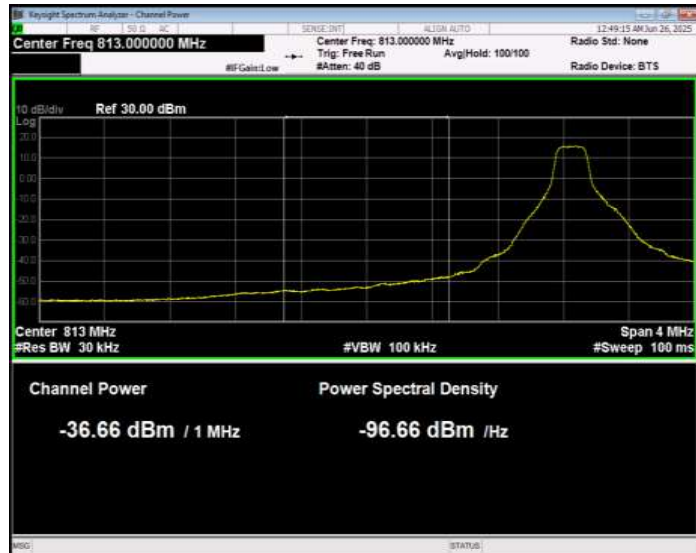

Band26(814-824) QPSK BW=1.4MHz Channel=26697 RB Size=1 Position=#0 Extended

Band26(814-824) QPSK BW=1.4MHz Channel=26697 RB Size=1 Position=#0 Normal