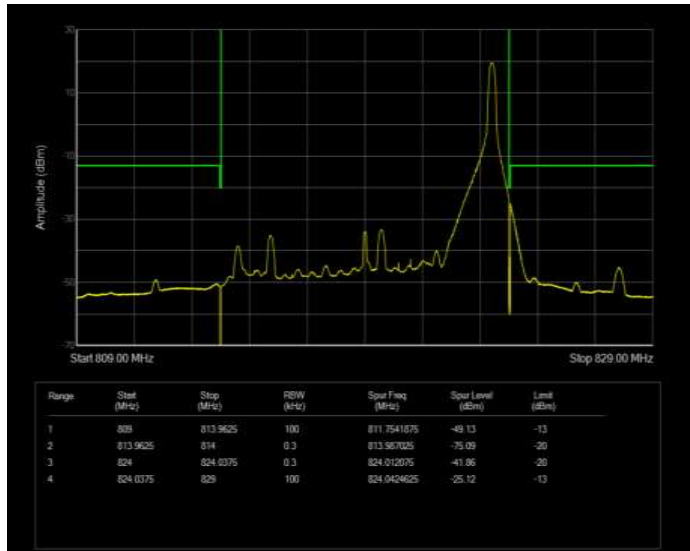

Band26(814-824) QPSK BW=10MHz Channel=26740 RB Size=1 Position=#Max Normal

Band26(814-824) QPSK BW=10MHz Channel=26740 RB Size=50 Position=#0 Extended