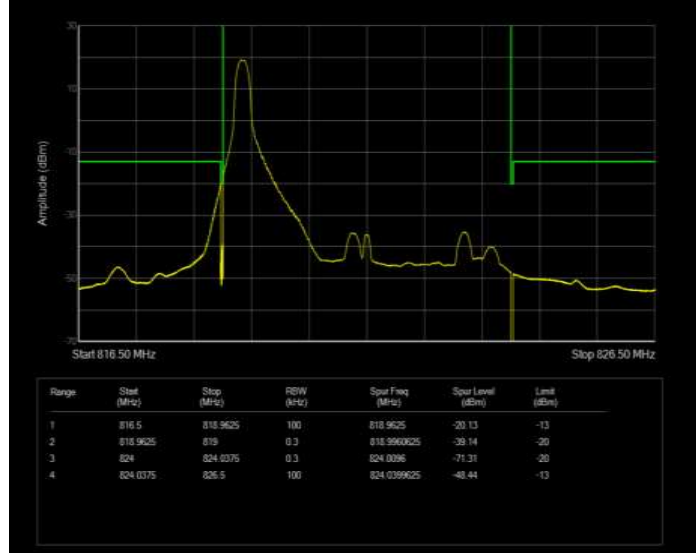

Band26(814-824) 16QAM BW=5MHz Channel=26765 RB Size=1 Position=#0 Normal

Band26(814-824) 16QAM BW=5MHz Channel=26765 RB Size=1 Position=#Max Extended