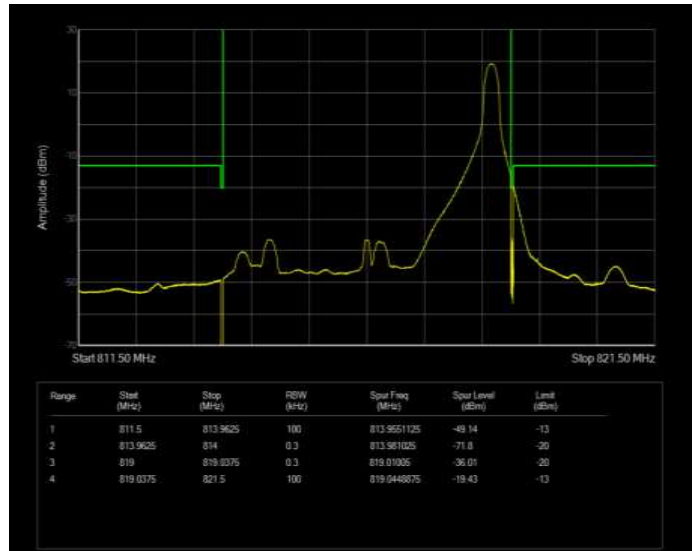

Band26(814-824) 16QAM BW=5MHz Channel=26715 RB Size=1 Position=#Max Normal

Band26(814-824) 16QAM BW=5MHz Channel=26715 RB Size=25 Position=#0 Extended