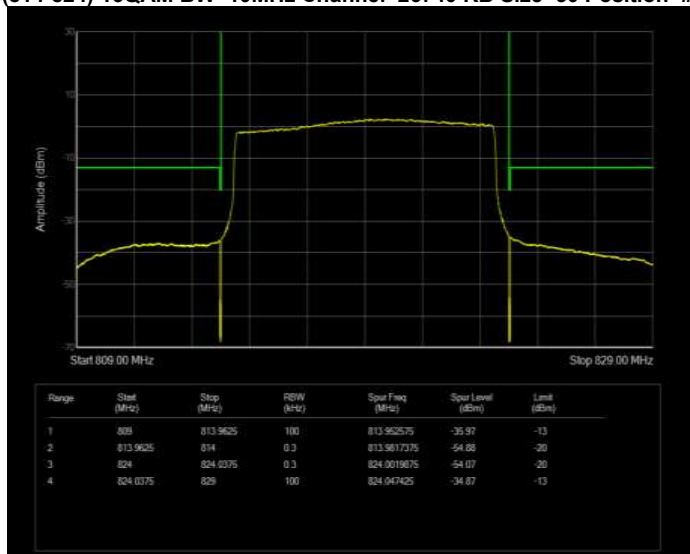

Band26(814-824) 16QAM BW=10MHz Channel=26740 RB Size=1 Position=#0 Normal

Band26(814-824) 16QAM BW=10MHz Channel=26740 RB Size=1 Position=#Max Extended

Band26(814-824) 16QAM BW=10MHz Channel=26740 RB Size=1 Position=#Max Normal

Band26(814-824) 16QAM BW=10MHz Channel=26740 RB Size=50 Position=#0 Extended

Band26(814-824) 16QAM BW=10MHz Channel=26740 RB Size=50 Position=#0 Normal

Band26(814-824) 16QAM BW=3MHz Channel=26705 RB Size=1 Position=#0 Extended