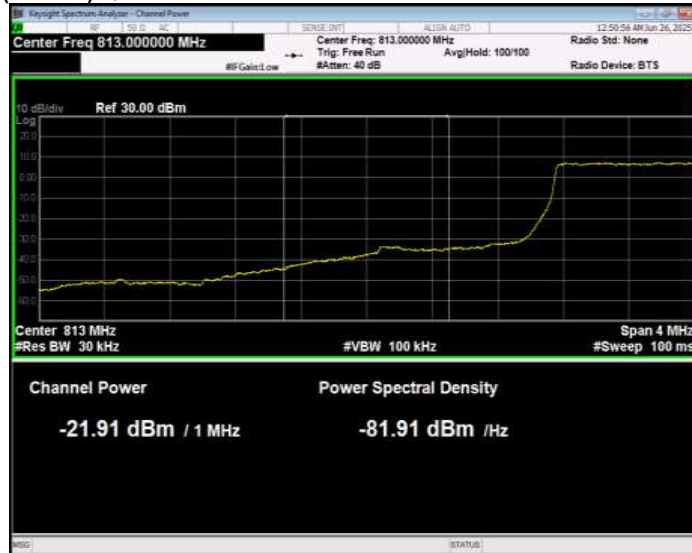

Band26(814-824) QPSK BW=1.4MHz Channel=26697 RB Size=6 Position=#0 Extended

Band26(814-824) QPSK BW=1.4MHz Channel=26697 RB Size=6 Position=#0 Normal