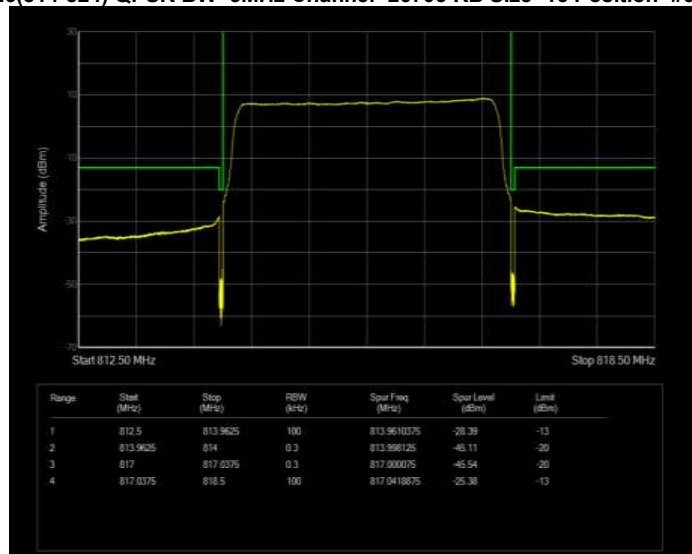

Band26(814-824) QPSK BW=3MHz Channel=26705 RB Size=15 Position=#0 Normal

Band26(814-824) QPSK BW=3MHz Channel=26775 RB Size=1 Position=#0 Extended