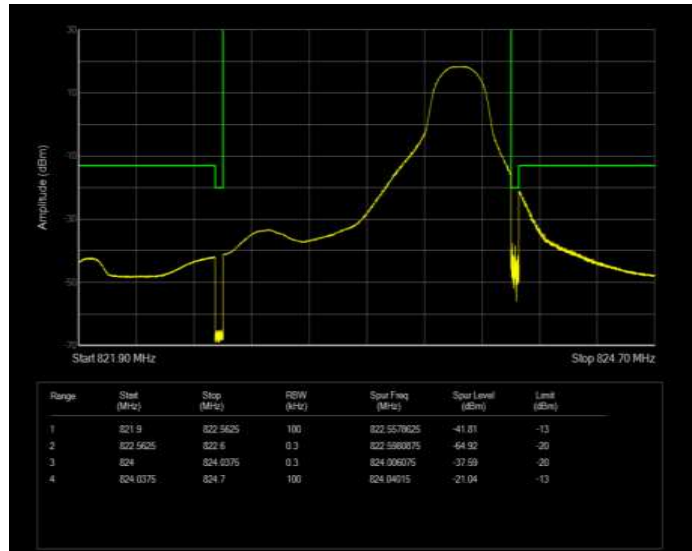

Band26(814-824) 16QAM BW=1.4MHz Channel=26697 RB Size=6 Position=#0 Extended

Band26(814-824) 16QAM BW=1.4MHz Channel=26697 RB Size=6 Position=#0 Normal

Band26(814-824) 16QAM BW=1.4MHz Channel=26783 RB Size=1 Position=#0 Extended

Band26(814-824) 16QAM BW=1.4MHz Channel=26783 RB Size=1 Position=#0 Normal

Band26(814-824) 16QAM BW=1.4MHz Channel=26783 RB Size=1 Position=#Max Extended

Band26(814-824) 16QAM BW=1.4MHz Channel=26783 RB Size=1 Position=#Max Normal