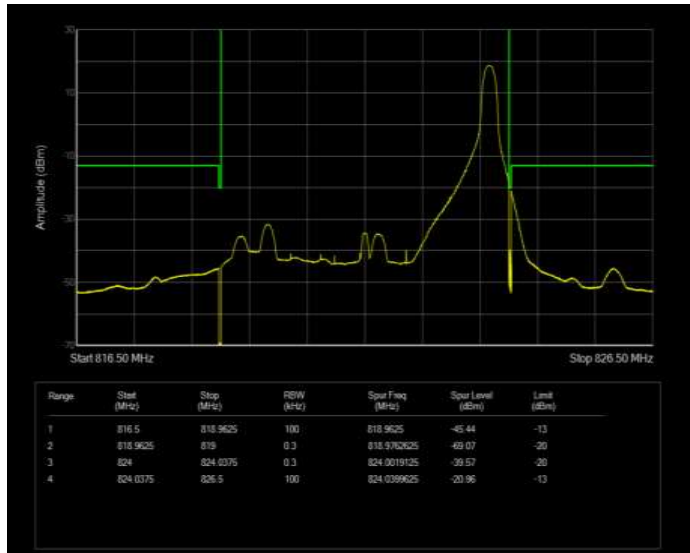

Band26(814-824) 16QAM BW=5MHz Channel=26765 RB Size=1 Position=#Max Normal

Band26(814-824) 16QAM BW=5MHz Channel=26765 RB Size=25 Position=#0 Extended