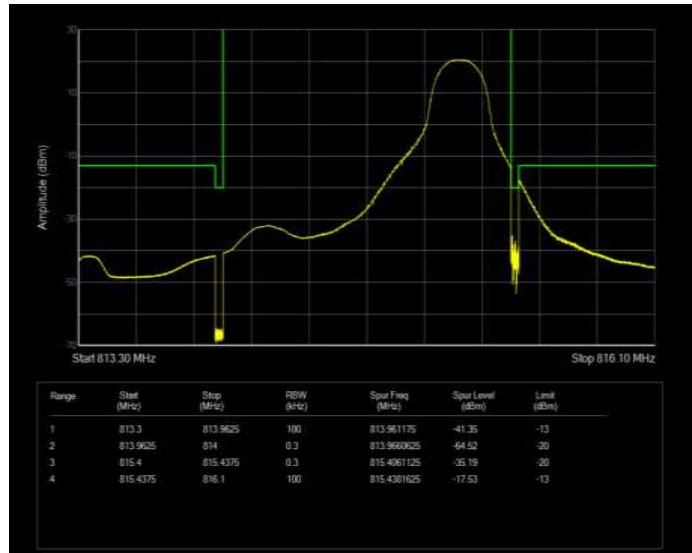

Band26(814-824) QPSK BW=1.4MHz Channel=26697 RB Size=1 Position=#Max Normal

Band26(814-824) QPSK BW=1.4MHz Channel=26697 RB Size=6 Position=#0 Extended