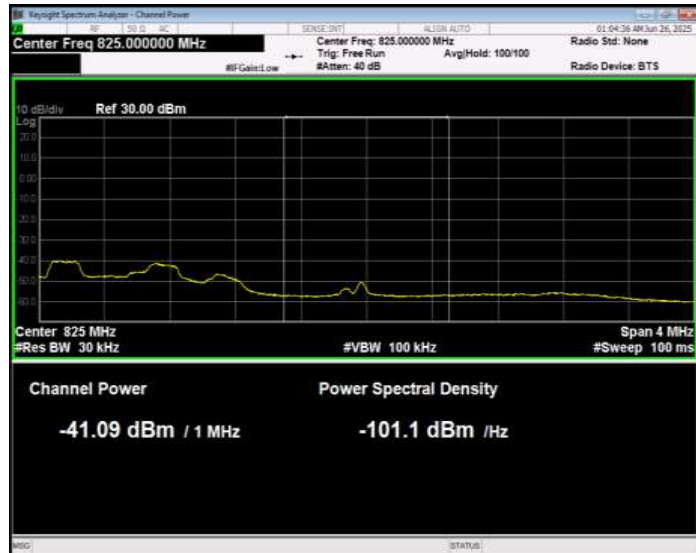

Band26(814-824) QPSK BW=3MHz Channel=26775 RB Size=1 Position=#0 Extended

Band26(814-824) QPSK BW=3MHz Channel=26775 RB Size=1 Position=#0 Normal