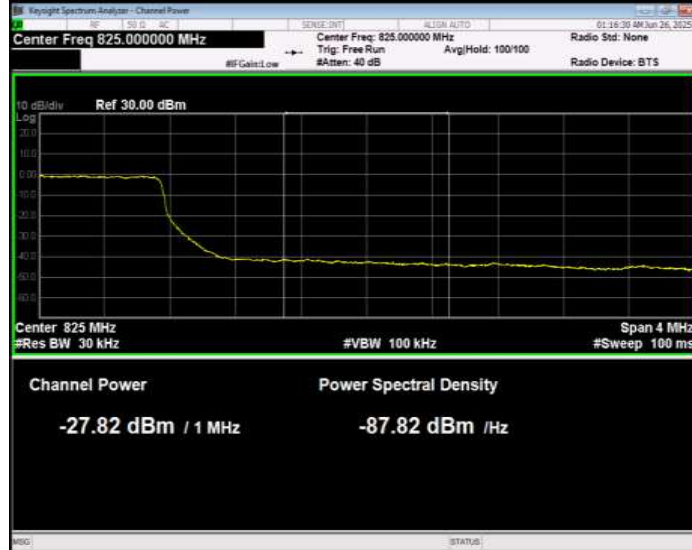

Band26(814-824) QPSK BW=5MHz Channel=26765 RB Size=25 Position=#0 Extended

Band26(814-824) QPSK BW=5MHz Channel=26765 RB Size=25 Position=#0 Normal