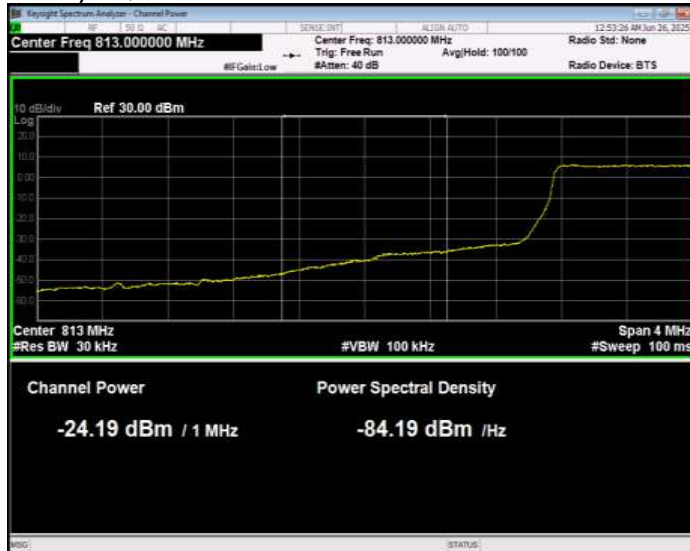

Band26(814-824) 16QAM BW=1.4MHz Channel=26697 RB Size=6 Position=#0 Extended

Band26(814-824) 16QAM BW=1.4MHz Channel=26697 RB Size=6 Position=#0 Normal

Band26(814-824) 16QAM BW=1.4MHz Channel=26783 RB Size=1 Position=#0 Extended