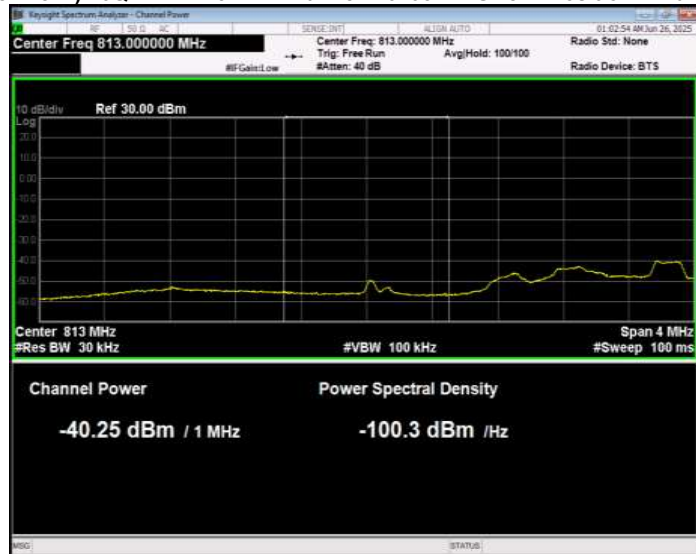

Band26(814-824) 16QAM BW=3MHz Channel=26705 RB Size=1 Position=#Max Extended

Band26(814-824) 16QAM BW=3MHz Channel=26705 RB Size=1 Position=#Max Normal