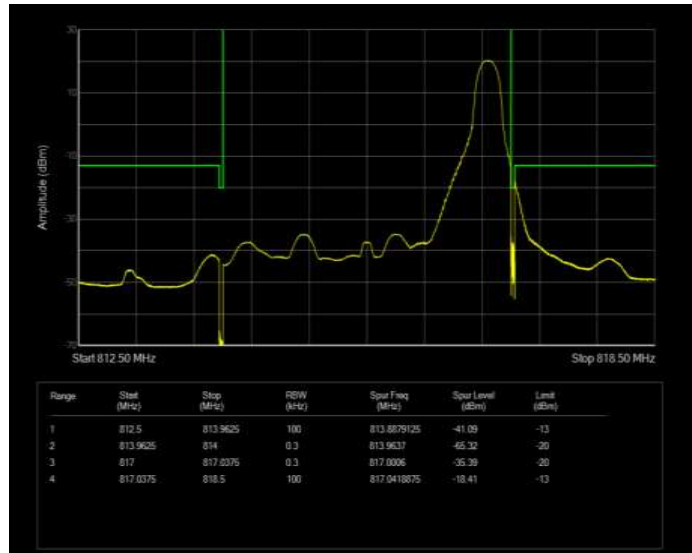

Band26(814-824) QPSK BW=3MHz Channel=26705 RB Size=1 Position=#Max Normal

Band26(814-824) QPSK BW=3MHz Channel=26705 RB Size=15 Position=#0 Extended