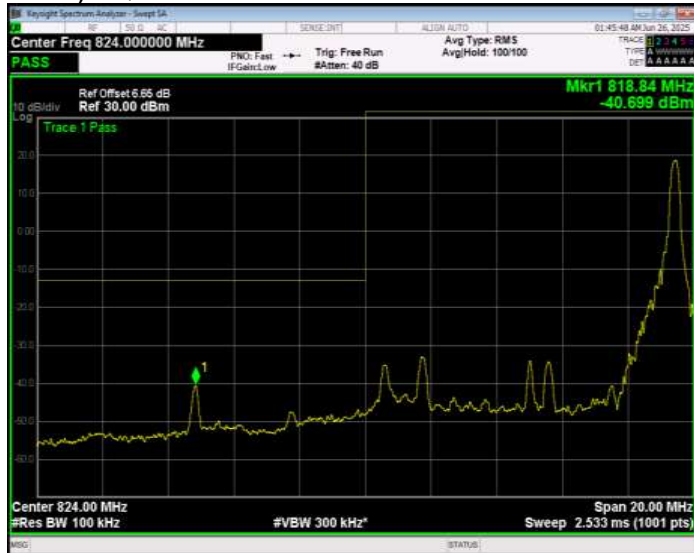

Band26(824-849) 16QAM BW=10MHz Channel=26840 RB Size=1 Position=#Max Normal

Band26(824-849) 16QAM BW=10MHz Channel=26840 RB Size=50 Position=#0 Normal