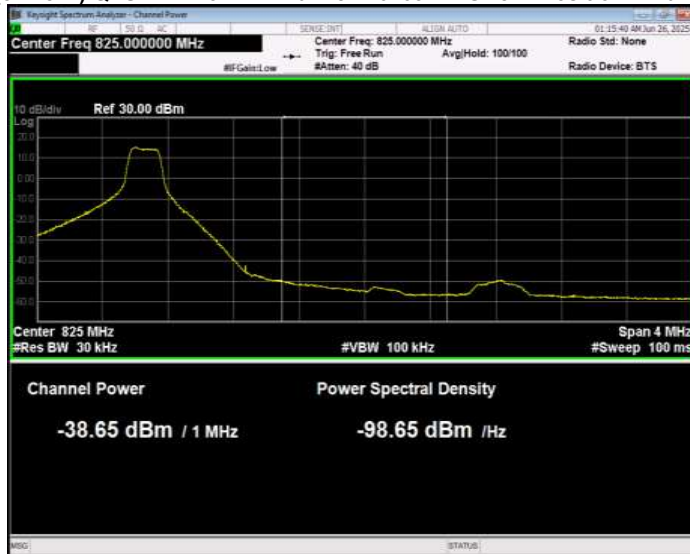

Band26(814-824) QPSK BW=5MHz Channel=26765 RB Size=1 Position=#Max Extended

Band26(814-824) QPSK BW=5MHz Channel=26765 RB Size=1 Position=#Max Normal