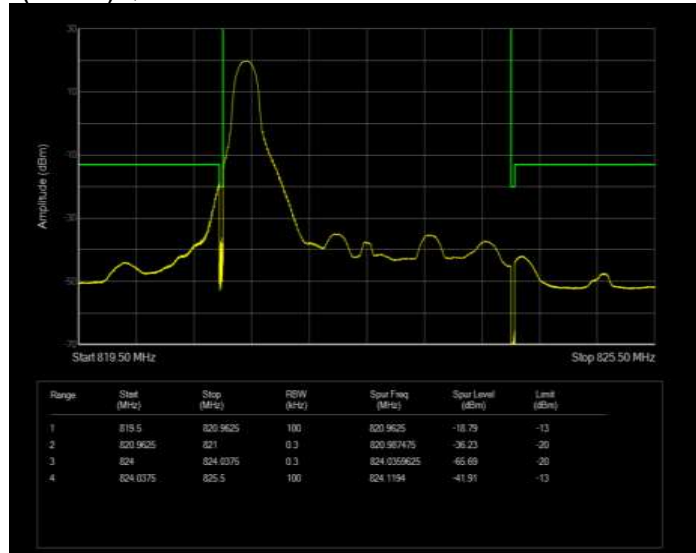

Band26(814-824) QPSK BW=3MHz Channel=26775 RB Size=1 Position=#0 Normal

Band26(814-824) QPSK BW=3MHz Channel=26775 RB Size=1 Position=#Max Extended