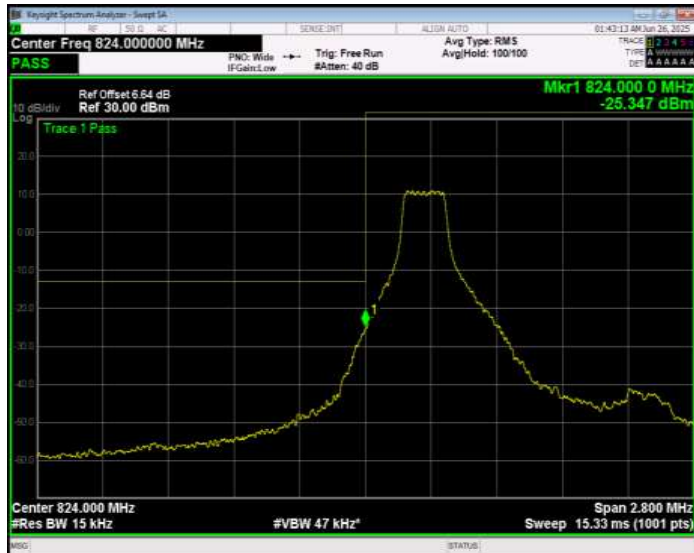

Band26(824-849) 16QAM BW=1.4MHz Channel=26797 RB Size=1 Position=#0 Normal

Band26(824-849) 16QAM BW=1.4MHz Channel=26797 RB Size=1 Position=#Max Normal