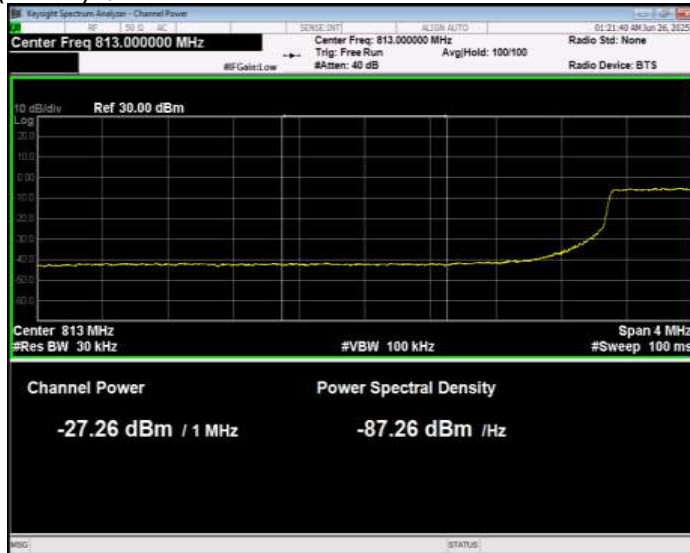

Band26(814-824) QPSK BW=10MHz Channel=26740 RB Size=50 Position=#0 Extended

Band26(814-824) QPSK BW=10MHz Channel=26740 RB Size=50 Position=#0 Normal