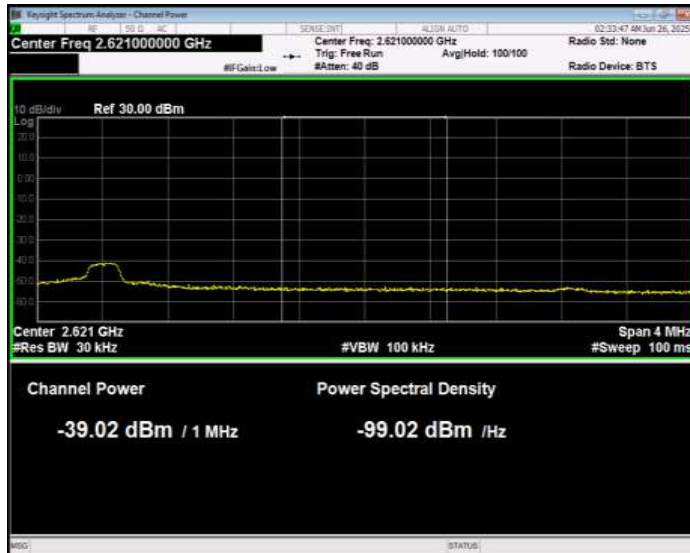

Band38 16QAM BW=10MHz Channel=38200 RB Size=1 Position=#0 Extended

Band38 16QAM BW=10MHz Channel=38200 RB Size=1 Position=#0 Normal