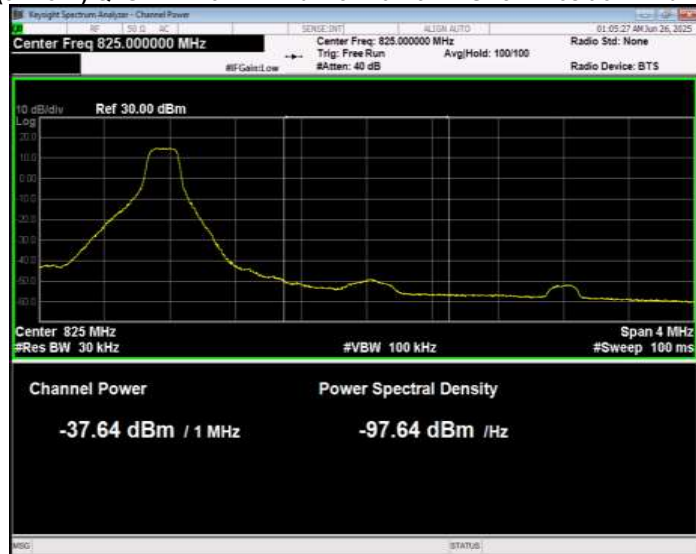

Band26(814-824) QPSK BW=3MHz Channel=26775 RB Size=1 Position=#Max Extended

Band26(814-824) QPSK BW=3MHz Channel=26775 RB Size=1 Position=#Max Normal