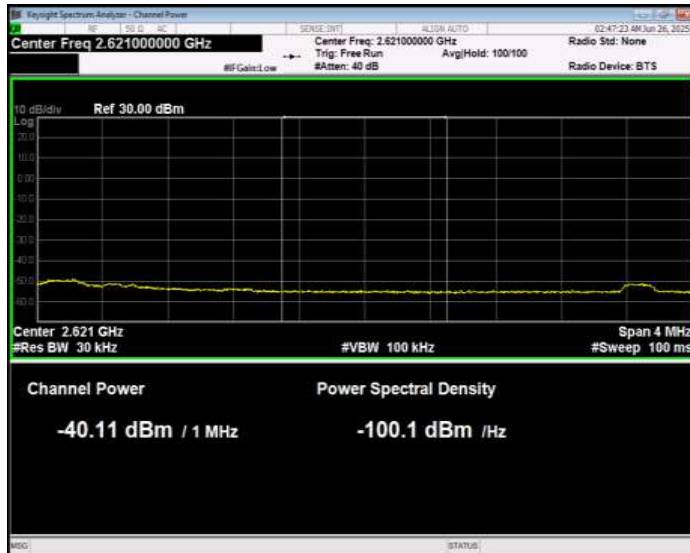

Band38 16QAM BW=15MHz Channel=38175 RB Size=1 Position=#0 Extended

Band38 16QAM BW=15MHz Channel=38175 RB Size=1 Position=#0 Normal