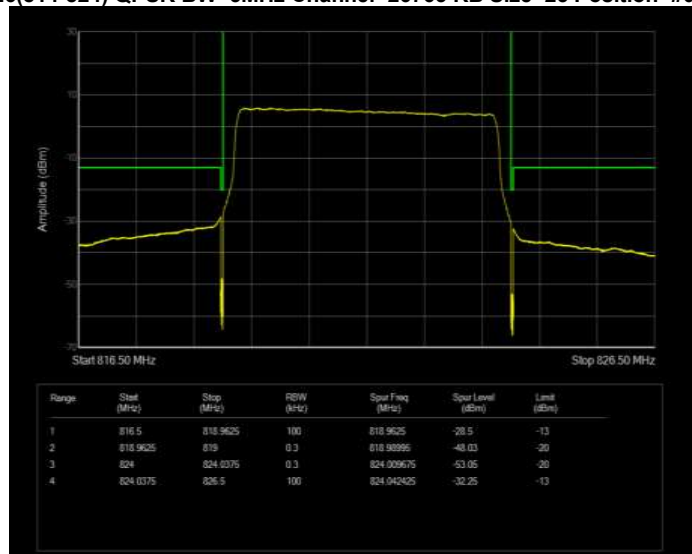

Band26(814-824) QPSK BW=5MHz Channel=26765 RB Size=25 Position=#0 Normal

Band26(824-849) 16QAM BW=1.4MHz Channel=26797 RB Size=1 Position=#0 Normal