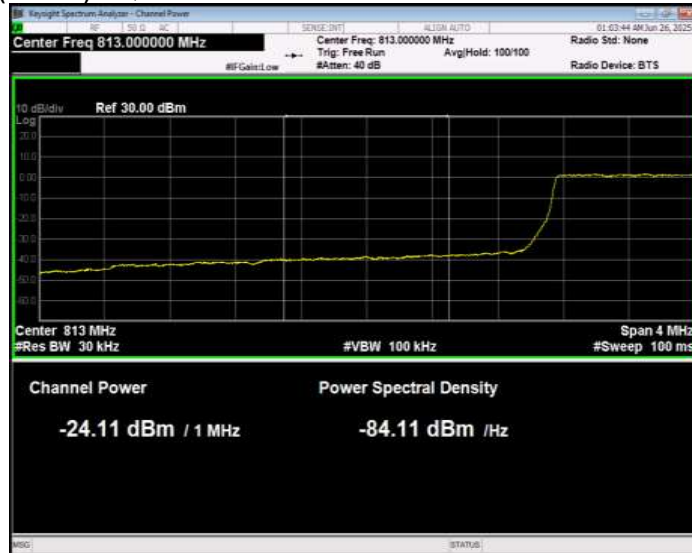

Band26(814-824) 16QAM BW=3MHz Channel=26705 RB Size=15 Position=#0 Extended

Band26(814-824) 16QAM BW=3MHz Channel=26705 RB Size=15 Position=#0 Normal