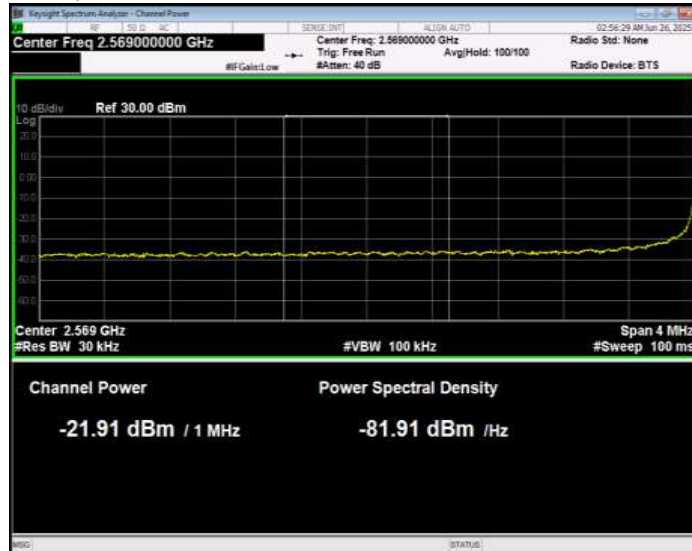

Band38 16QAM BW=20MHz Channel=37850 RB Size=1 Position=#0 Normal

Band38 16QAM BW=20MHz Channel=37850 RB Size=1 Position=#Max Extended

Band38 16QAM BW=20MHz Channel=37850 RB Size=1 Position=#Max Normal

Band38 16QAM BW=20MHz Channel=37850 RB Size=100 Position=#0 Extended