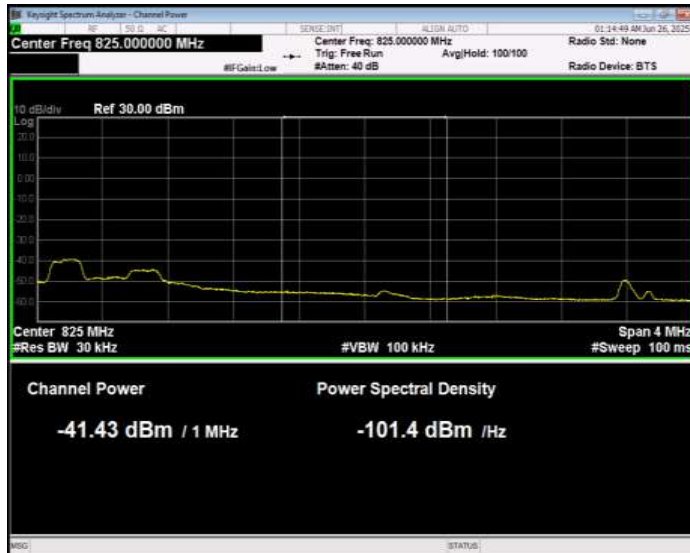

Band26(814-824) QPSK BW=5MHz Channel=26765 RB Size=1 Position=#0 Extended

Band26(814-824) QPSK BW=5MHz Channel=26765 RB Size=1 Position=#0 Normal