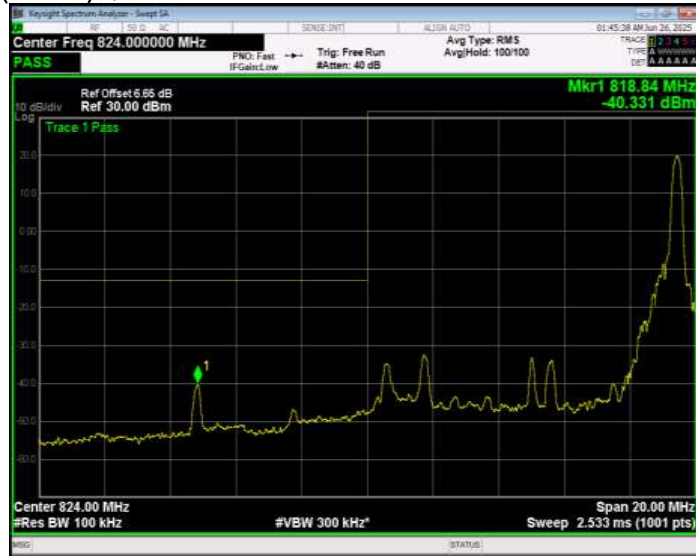

Band26(824-849) QPSK BW=10MHz Channel=26840 RB Size=1 Position=#Max Normal

Band26(824-849) QPSK BW=10MHz Channel=26840 RB Size=50 Position=#0 Normal