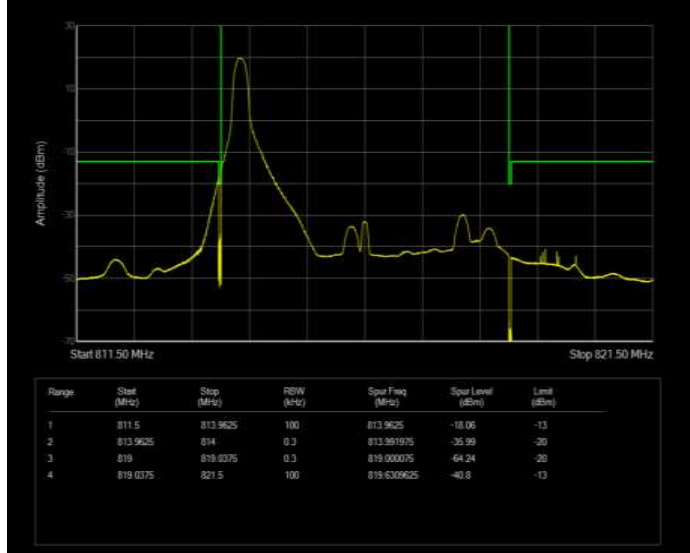

Band26(814-824) 16QAM BW=5MHz Channel=26715 RB Size=1 Position=#0 Normal

Band26(814-824) 16QAM BW=5MHz Channel=26715 RB Size=1 Position=#Max Extended