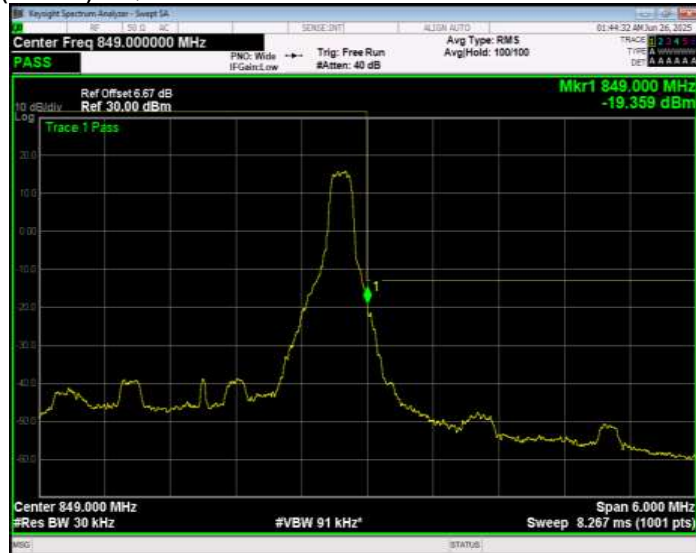

Band26(824-849) 16QAM BW=3MHz Channel=27025 RB Size=1 Position=#Max Normal

Band26(824-849) 16QAM BW=3MHz Channel=27025 RB Size=15 Position=#0 Normal