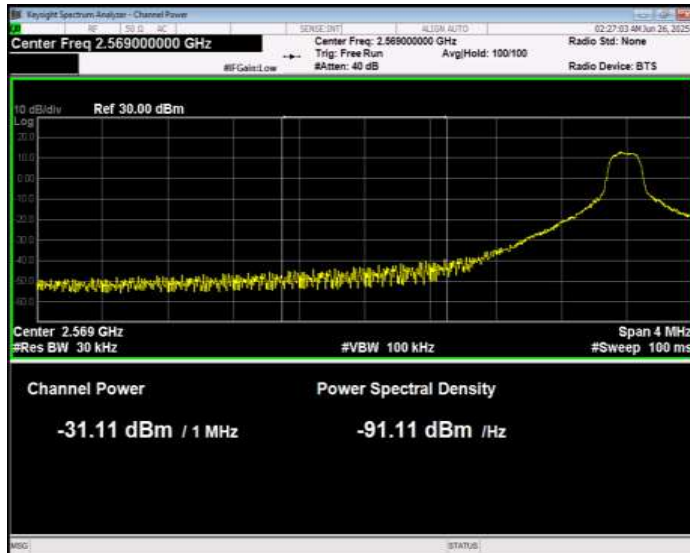

Band38 16QAM BW=10MHz Channel=37800 RB Size=1 Position=#0 Extended

Band38 16QAM BW=10MHz Channel=37800 RB Size=1 Position=#0 Normal