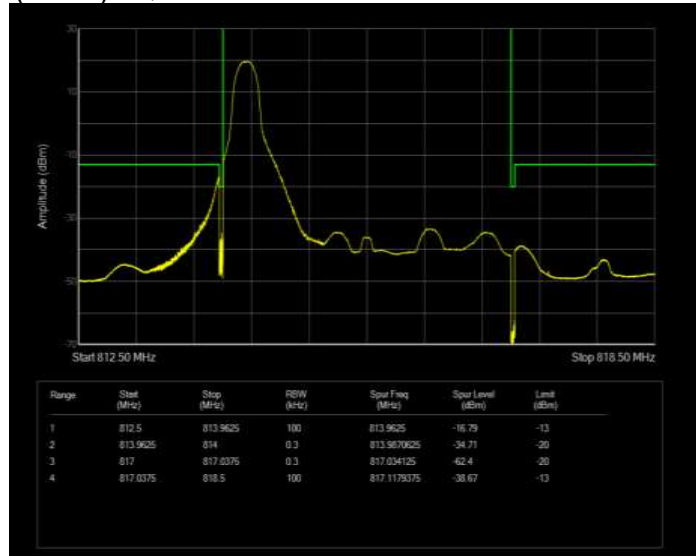

Band26(814-824) 16QAM BW=3MHz Channel=26705 RB Size=1 Position=#0 Normal

Band26(814-824) 16QAM BW=3MHz Channel=26705 RB Size=1 Position=#Max Extended