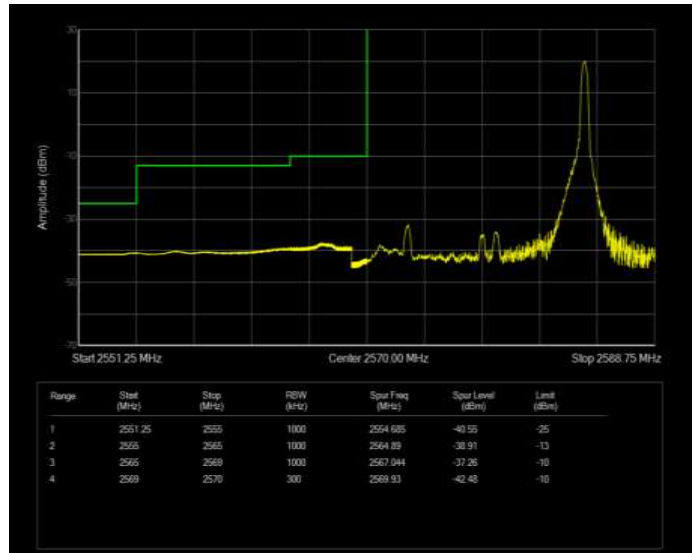

Band38 16QAM BW=15MHz Channel=37825 RB Size=1 Position=#Max Normal

Band38 16QAM BW=15MHz Channel=37825 RB Size=75 Position=#0 Extended