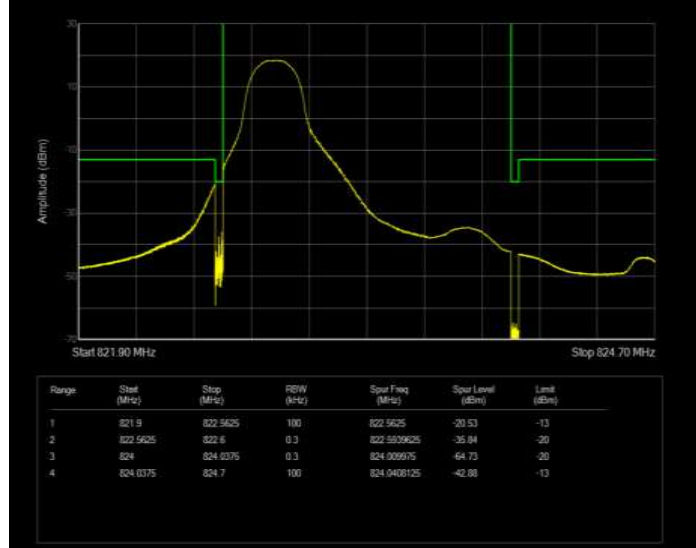

Band26(814-824) 16QAM BW=1.4MHz Channel=26697 RB Size=6 Position=#0 Extended

Band26(814-824) 16QAM BW=1.4MHz Channel=26697 RB Size=6 Position=#0 Normal

Band26(814-824) 16QAM BW=1.4MHz Channel=26783 RB Size=1 Position=#0 Extended

Band26(814-824) 16QAM BW=1.4MHz Channel=26783 RB Size=1 Position=#0 Normal

Band26(814-824) 16QAM BW=1.4MHz Channel=26783 RB Size=1 Position=#Max Extended

Band26(814-824) 16QAM BW=1.4MHz Channel=26783 RB Size=1 Position=#Max Normal