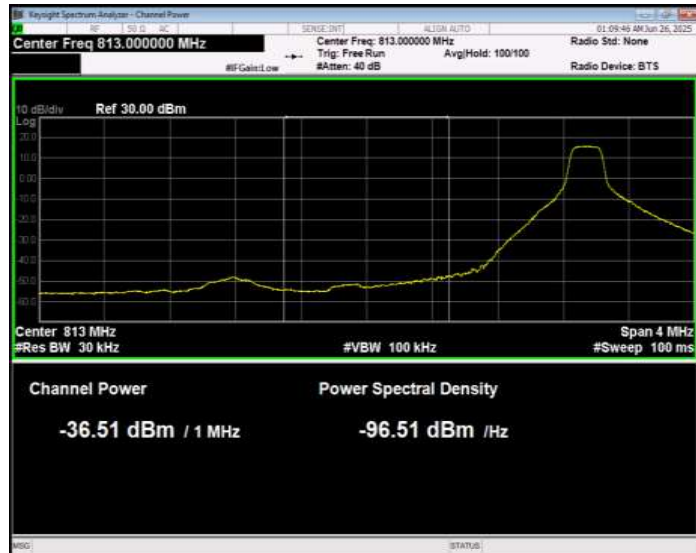

Band26(814-824) QPSK BW=5MHz Channel=26715 RB Size=1 Position=#0 Extended

Band26(814-824) QPSK BW=5MHz Channel=26715 RB Size=1 Position=#0 Normal