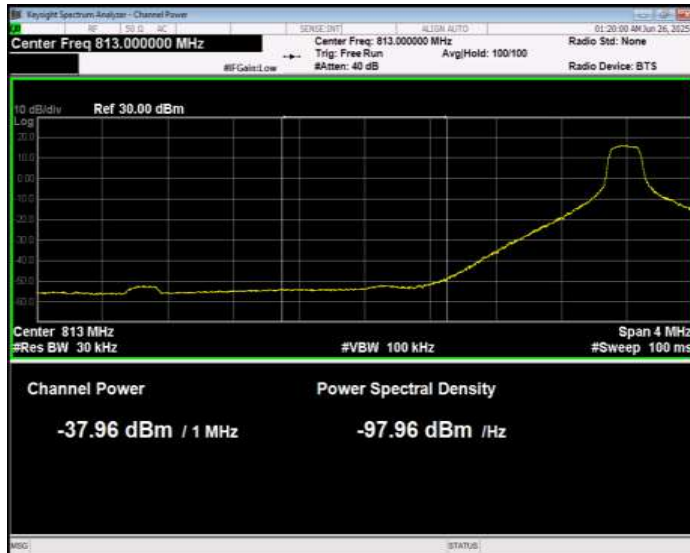

Band26(814-824) QPSK BW=10MHz Channel=26740 RB Size=1 Position=#0 Extended

Band26(814-824) QPSK BW=10MHz Channel=26740 RB Size=1 Position=#0 Normal