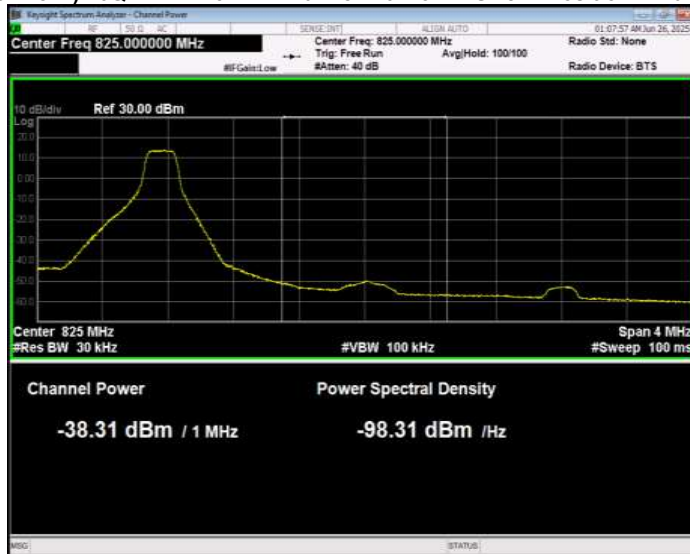

Band26(814-824) 16QAM BW=3MHz Channel=26775 RB Size=1 Position=#Max Extended

Band26(814-824) 16QAM BW=3MHz Channel=26775 RB Size=1 Position=#Max Normal