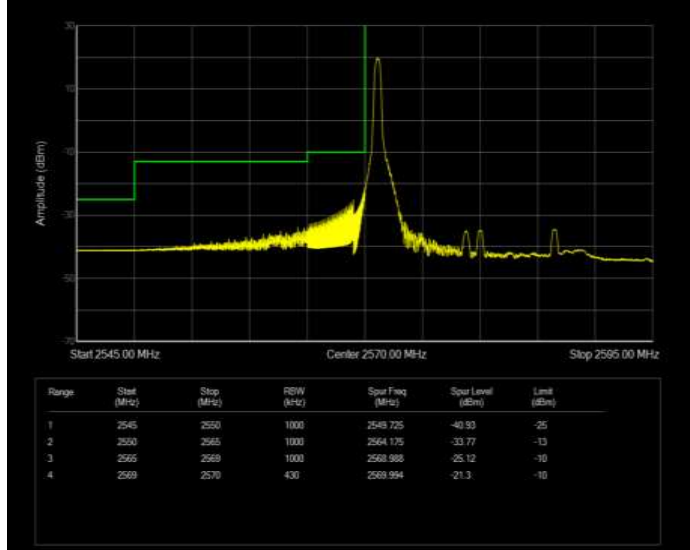

Band38 16QAM BW=20MHz Channel=37850 RB Size=1 Position=#0 Normal

Band38 16QAM BW=20MHz Channel=37850 RB Size=1 Position=#Max Extended