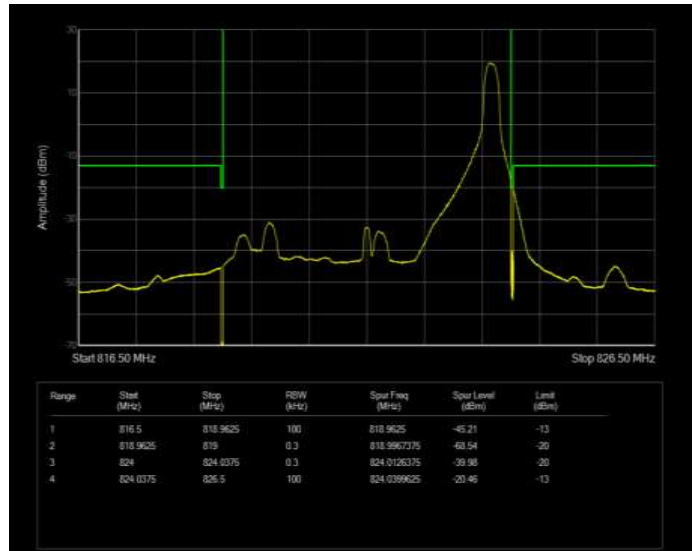

Band26(814-824) QPSK BW=5MHz Channel=26765 RB Size=1 Position=#Max Normal

Band26(814-824) QPSK BW=5MHz Channel=26765 RB Size=25 Position=#0 Extended