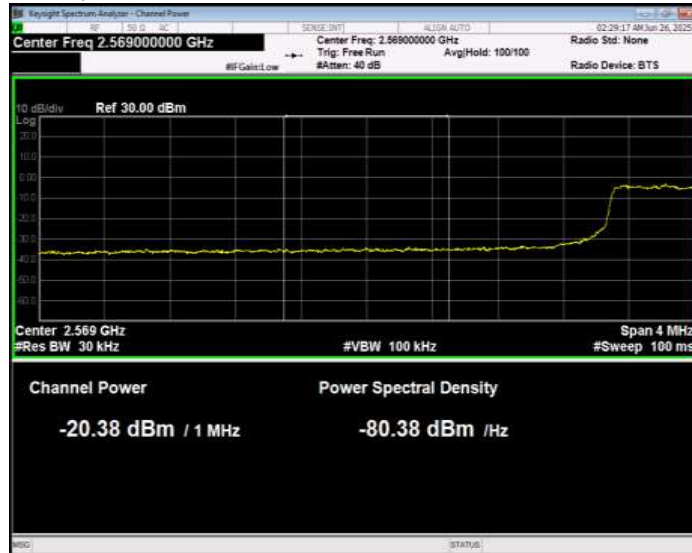

Band38 16QAM BW=10MHz Channel=37800 RB Size=1 Position=#0 Normal

Band38 16QAM BW=10MHz Channel=37800 RB Size=1 Position=#Max Extended

Band38 16QAM BW=10MHz Channel=37800 RB Size=1 Position=#Max Normal

Band38 16QAM BW=10MHz Channel=37800 RB Size=50 Position=#0 Extended