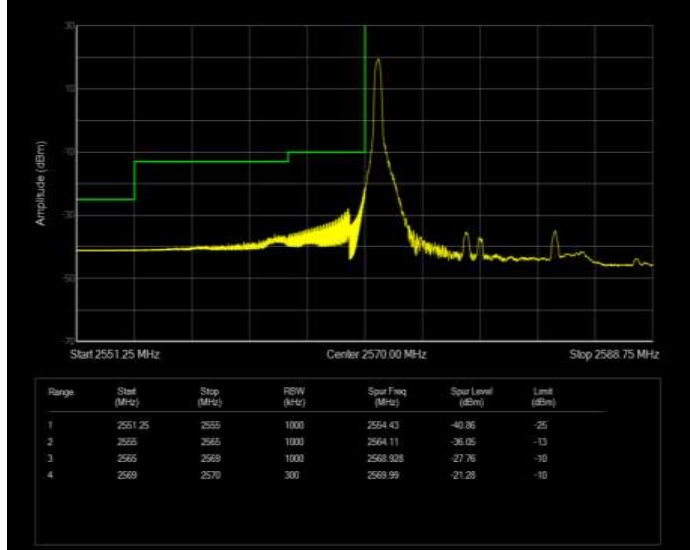

Band38 16QAM BW=15MHz Channel=37825 RB Size=1 Position=#0 Normal

Band38 16QAM BW=15MHz Channel=37825 RB Size=1 Position=#Max Extended