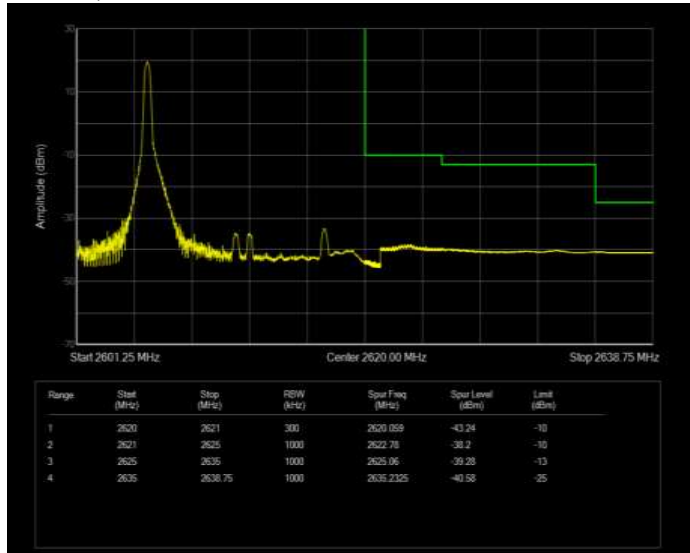

Band38 16QAM BW=15MHz Channel=38175 RB Size=1 Position=#0 Normal

Band38 16QAM BW=15MHz Channel=38175 RB Size=1 Position=#Max Extended