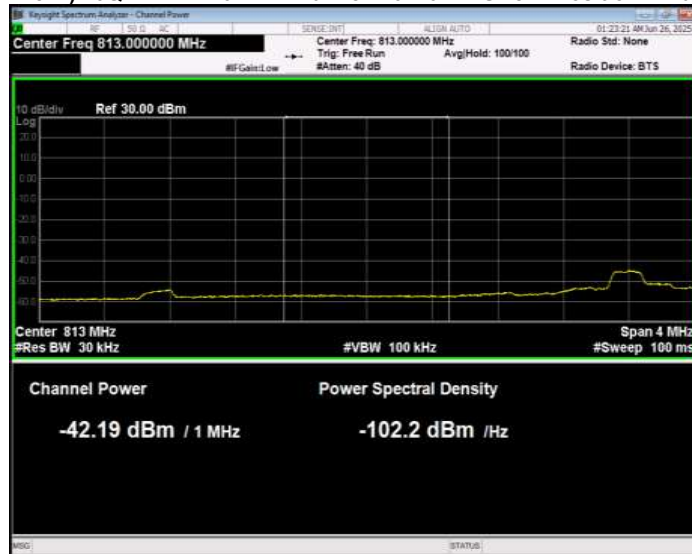

Band26(814-824) 16QAM BW=10MHz Channel=26740 RB Size=1 Position=#Max Extended

Band26(814-824) 16QAM BW=10MHz Channel=26740 RB Size=1 Position=#Max Normal