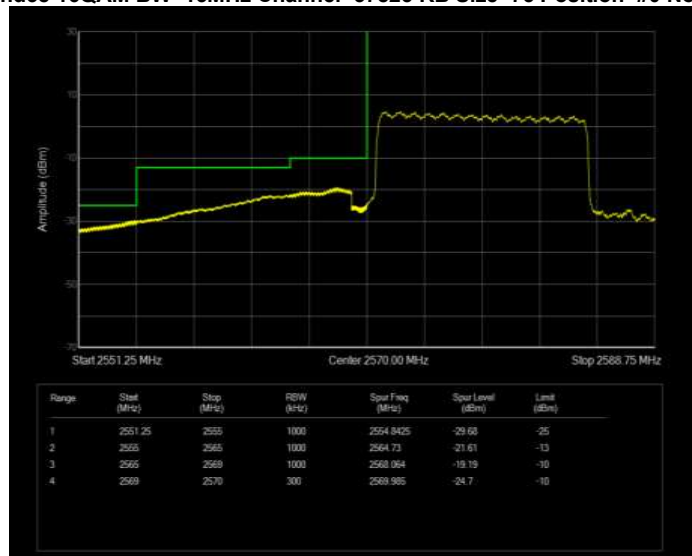

Band38 16QAM BW=15MHz Channel=37825 RB Size=75 Position=#0 Normal

Band38 16QAM BW=15MHz Channel=38175 RB Size=1 Position=#0 Extended