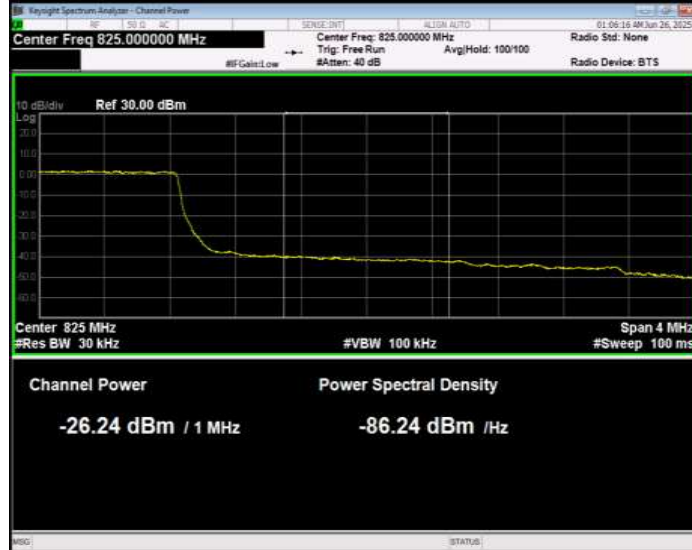

Band26(814-824) QPSK BW=3MHz Channel=26775 RB Size=15 Position=#0 Extended

Band26(814-824) QPSK BW=3MHz Channel=26775 RB Size=15 Position=#0 Normal