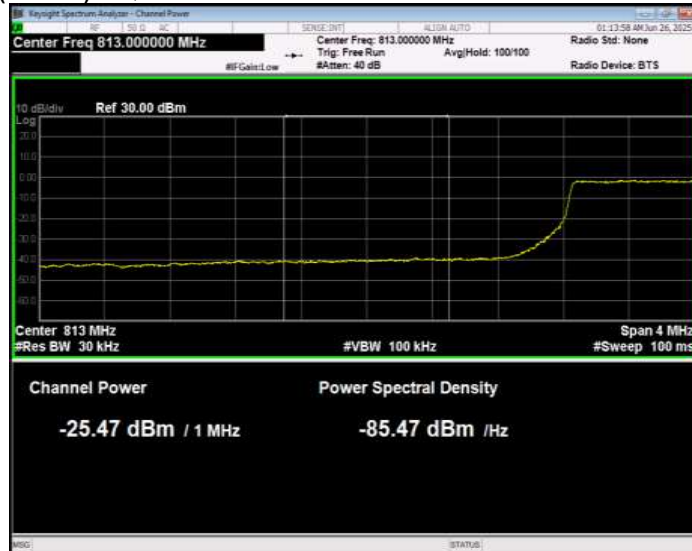

Band26(814-824) 16QAM BW=5MHz Channel=26715 RB Size=25 Position=#0 Extended

Band26(814-824) 16QAM BW=5MHz Channel=26715 RB Size=25 Position=#0 Normal