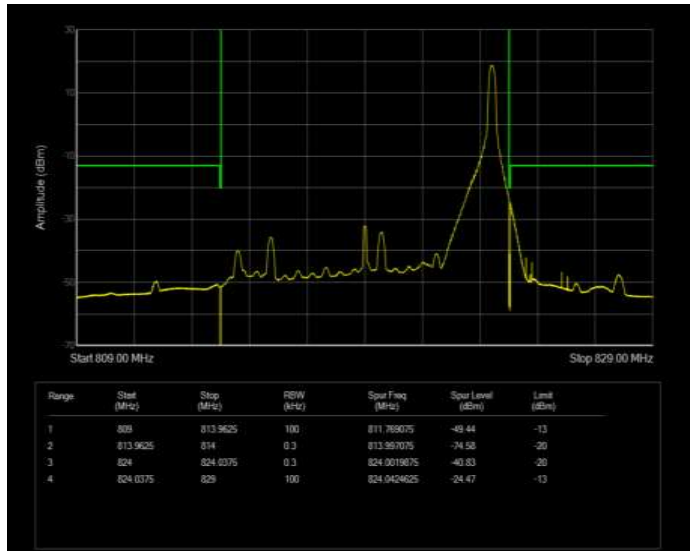

Band26(814-824) 16QAM BW=10MHz Channel=26740 RB Size=1 Position=#Max Normal

Band26(814-824) 16QAM BW=10MHz Channel=26740 RB Size=50 Position=#0 Extended