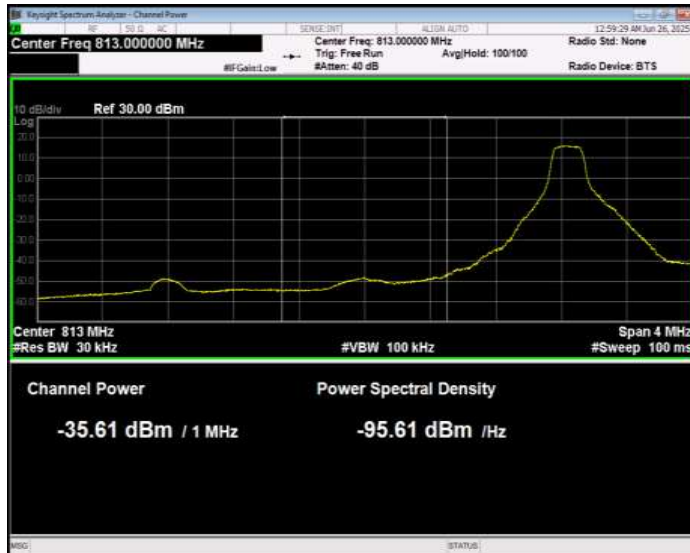

Band26(814-824) QPSK BW=3MHz Channel=26705 RB Size=1 Position=#0 Extended

Band26(814-824) QPSK BW=3MHz Channel=26705 RB Size=1 Position=#0 Normal