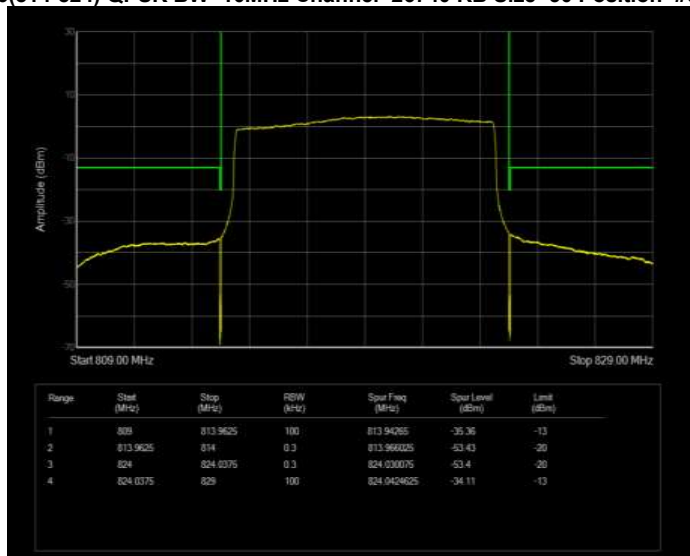

Band26(814-824) QPSK BW=10MHz Channel=26740 RB Size=50 Position=#0 Normal

Band26(814-824) QPSK BW=3MHz Channel=26705 RB Size=1 Position=#0 Extended