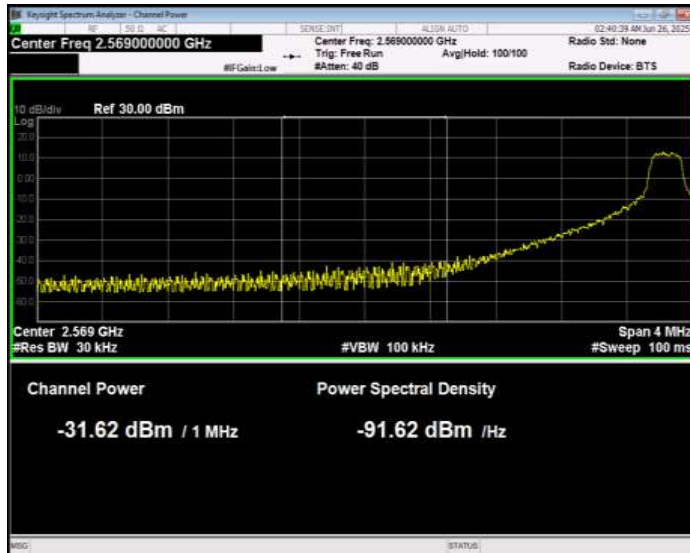

Band38 16QAM BW=10MHz Channel=38200 RB Size=1 Position=#Max Normal

Band38 16QAM BW=10MHz Channel=38200 RB Size=50 Position=#0 Extended

Band38 16QAM BW=10MHz Channel=38200 RB Size=50 Position=#0 Normal

Band38 16QAM BW=15MHz Channel=37825 RB Size=1 Position=#0 Extended