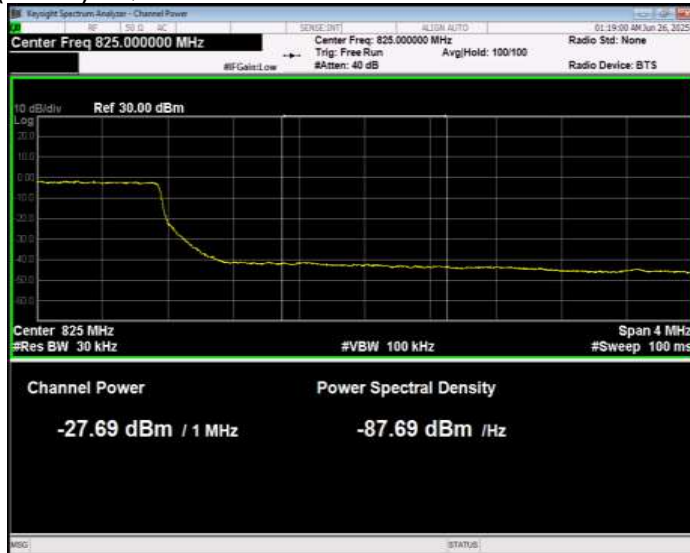

Band26(814-824) 16QAM BW=5MHz Channel=26765 RB Size=25 Position=#0 Extended

Band26(814-824) 16QAM BW=5MHz Channel=26765 RB Size=25 Position=#0 Normal