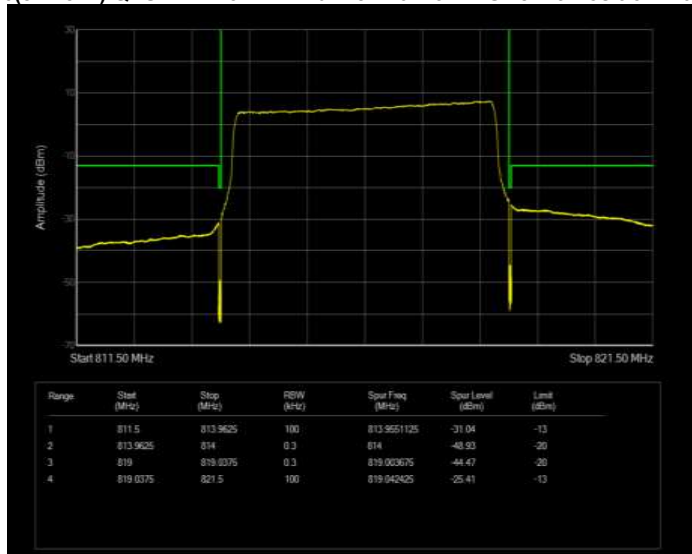

Band26(814-824) QPSK BW=5MHz Channel=26715 RB Size=1 Position=#0 Normal

Band26(814-824) QPSK BW=5MHz Channel=26715 RB Size=1 Position=#Max Extended

Band26(814-824) QPSK BW=5MHz Channel=26715 RB Size=1 Position=#Max Normal

Band26(814-824) QPSK BW=5MHz Channel=26715 RB Size=25 Position=#0 Extended

Band26(814-824) QPSK BW=5MHz Channel=26715 RB Size=25 Position=#0 Normal

Band26(814-824) QPSK BW=5MHz Channel=26765 RB Size=1 Position=#0 Extended