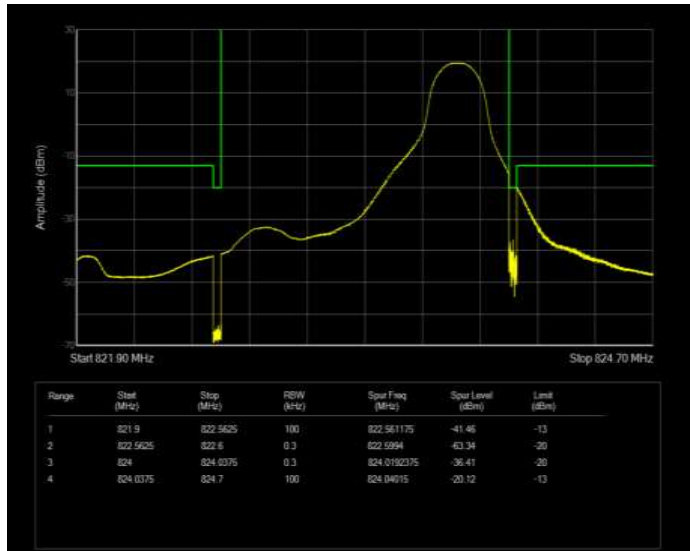

Band26(814-824) QPSK BW=1.4MHz Channel=26783 RB Size=1 Position=#0 Normal

Band26(814-824) QPSK BW=1.4MHz Channel=26783 RB Size=1 Position=#Max Extended

Band26(814-824) QPSK BW=1.4MHz Channel=26783 RB Size=1 Position=#Max Normal