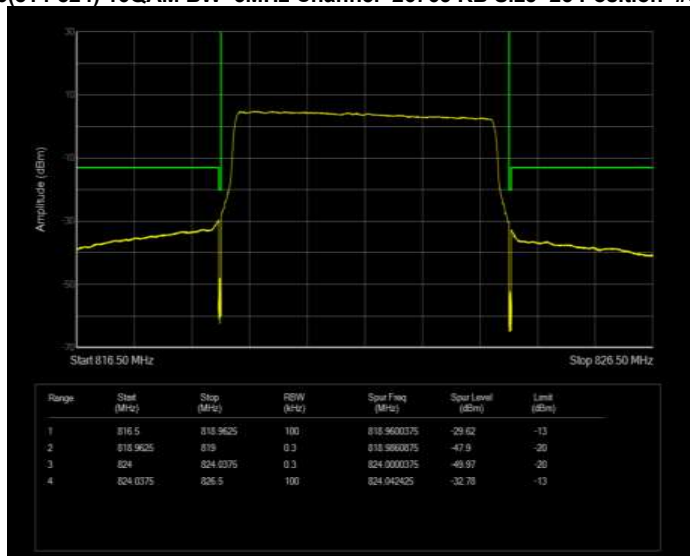

Band26(814-824) 16QAM BW=5MHz Channel=26765 RB Size=1 Position=#0 Normal

Band26(814-824) 16QAM BW=5MHz Channel=26765 RB Size=1 Position=#Max Extended

Band26(814-824) 16QAM BW=5MHz Channel=26765 RB Size=1 Position=#Max Normal

Band26(814-824) 16QAM BW=5MHz Channel=26765 RB Size=25 Position=#0 Extended

Band26(814-824) 16QAM BW=5MHz Channel=26765 RB Size=25 Position=#0 Normal

Band26(814-824) QPSK BW=1.4MHz Channel=26697 RB Size=1 Position=#0 Extended