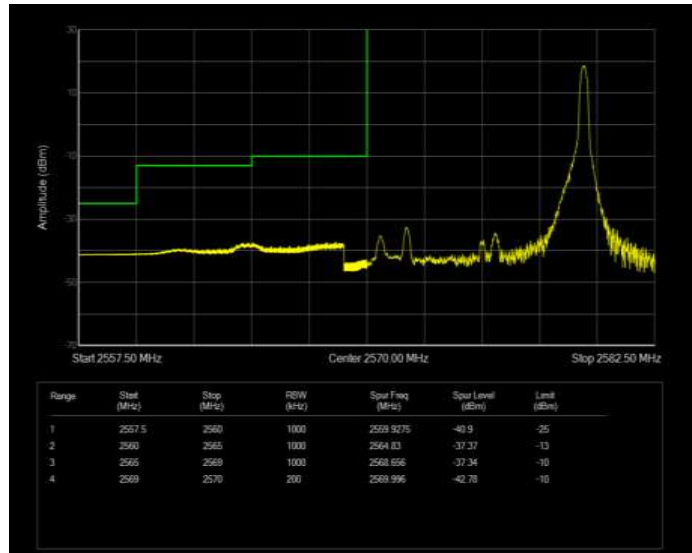

Band38 16QAM BW=10MHz Channel=37800 RB Size=1 Position=#0 Normal

Band38 16QAM BW=10MHz Channel=37800 RB Size=1 Position=#Max Extended

Band38 16QAM BW=10MHz Channel=37800 RB Size=1 Position=#Max Normal

Band38 16QAM BW=10MHz Channel=37800 RB Size=50 Position=#0 Extended