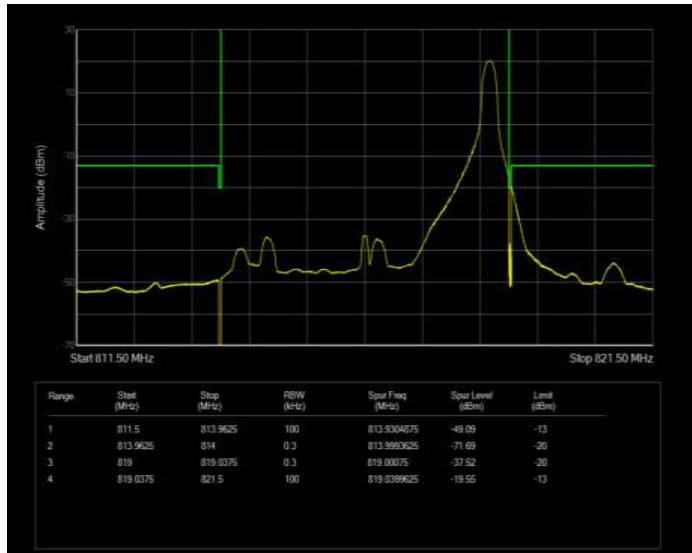

Band26(814-824) QPSK BW=5MHz Channel=26715 RB Size=1 Position=#0 Normal

Band26(814-824) QPSK BW=5MHz Channel=26715 RB Size=1 Position=#Max Extended

Band26(814-824) QPSK BW=5MHz Channel=26715 RB Size=1 Position=#Max Normal