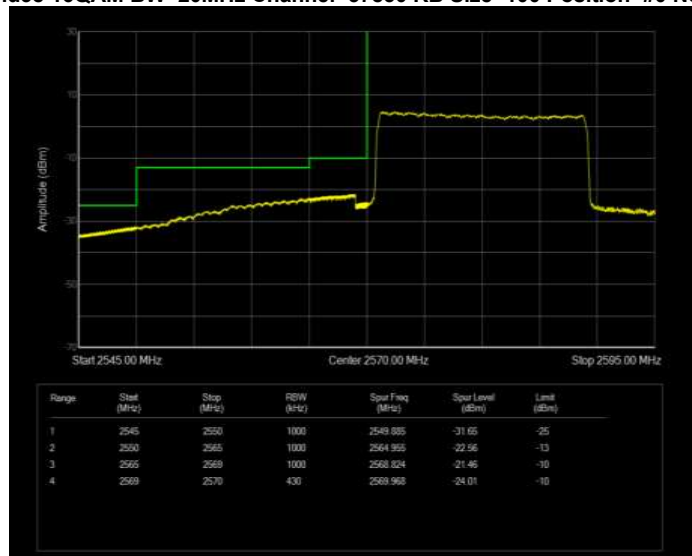

Band38 16QAM BW=20MHz Channel=37850 RB Size=1 Position=#0 Normal

Band38 16QAM BW=20MHz Channel=37850 RB Size=1 Position=#Max Extended

Band38 16QAM BW=20MHz Channel=37850 RB Size=1 Position=#Max Normal

Band38 16QAM BW=20MHz Channel=37850 RB Size=100 Position=#0 Extended

Band38 16QAM BW=20MHz Channel=37850 RB Size=100 Position=#0 Normal

Band38 16QAM BW=20MHz Channel=38150 RB Size=1 Position=#0 Extended