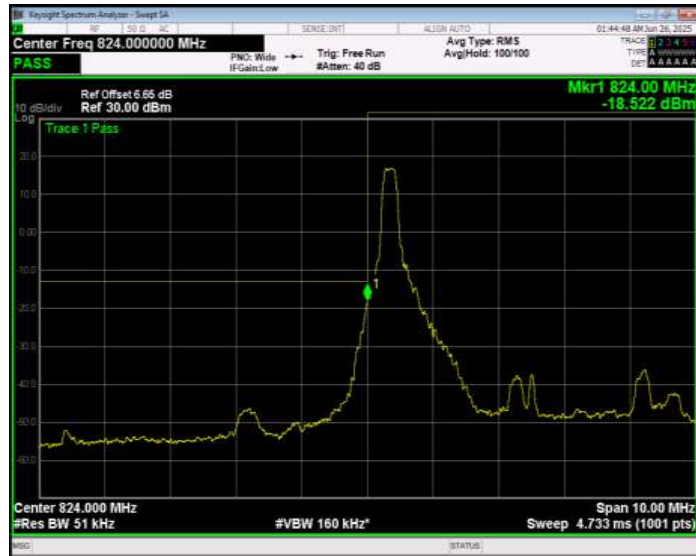

Band26(824-849) QPSK BW=5MHz Channel=26815 RB Size=1 Position=#0 Normal

Band26(824-849) QPSK BW=5MHz Channel=26815 RB Size=1 Position=#Max Normal