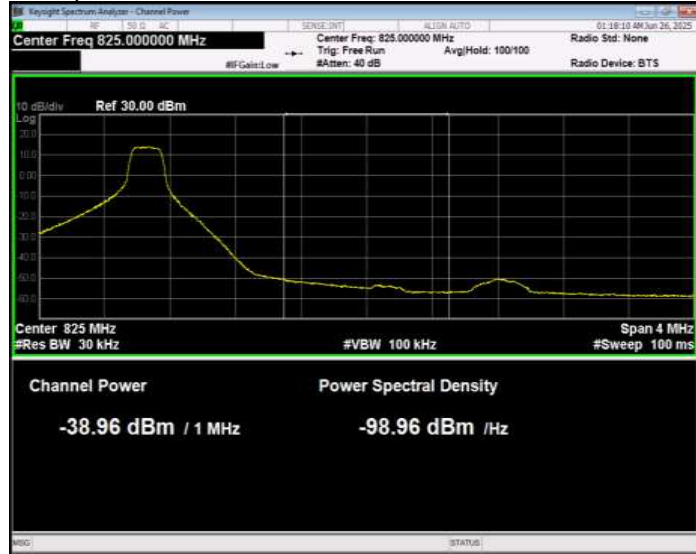

Band26(814-824) 16QAM BW=5MHz Channel=26765 RB Size=1 Position=#Max Extended

Band26(814-824) 16QAM BW=5MHz Channel=26765 RB Size=1 Position=#Max Normal