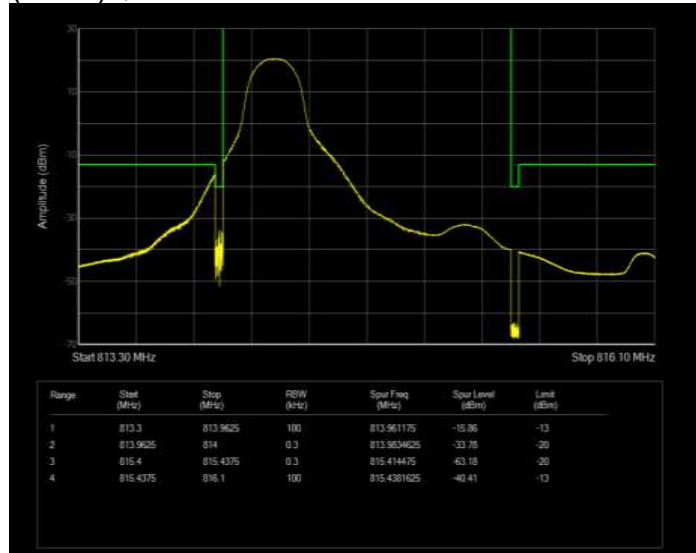

Band26(814-824) QPSK BW=1.4MHz Channel=26697 RB Size=1 Position=#0 Normal

Band26(814-824) QPSK BW=1.4MHz Channel=26697 RB Size=1 Position=#Max Extended