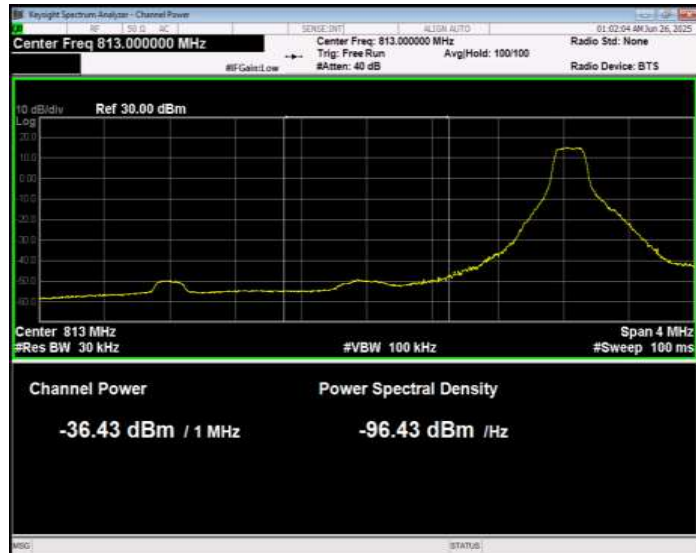

Band26(814-824) 16QAM BW=3MHz Channel=26705 RB Size=1 Position=#0 Extended

Band26(814-824) 16QAM BW=3MHz Channel=26705 RB Size=1 Position=#0 Normal