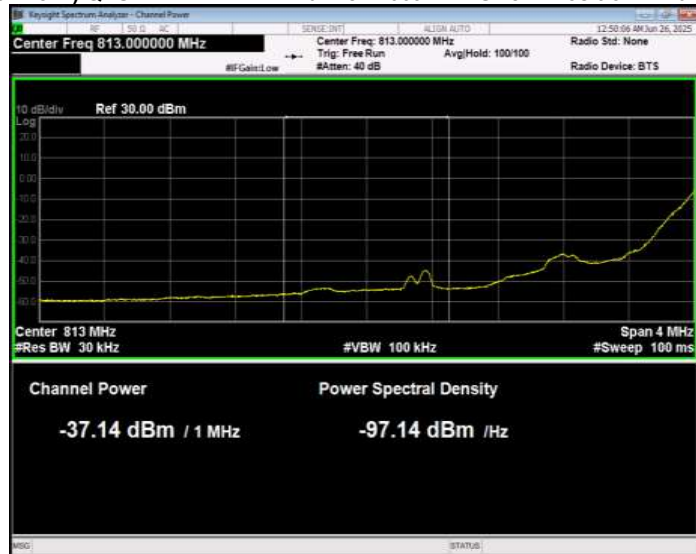

Band26(814-824) QPSK BW=1.4MHz Channel=26697 RB Size=1 Position=#Max Extended

Band26(814-824) QPSK BW=1.4MHz Channel=26697 RB Size=1 Position=#Max Normal