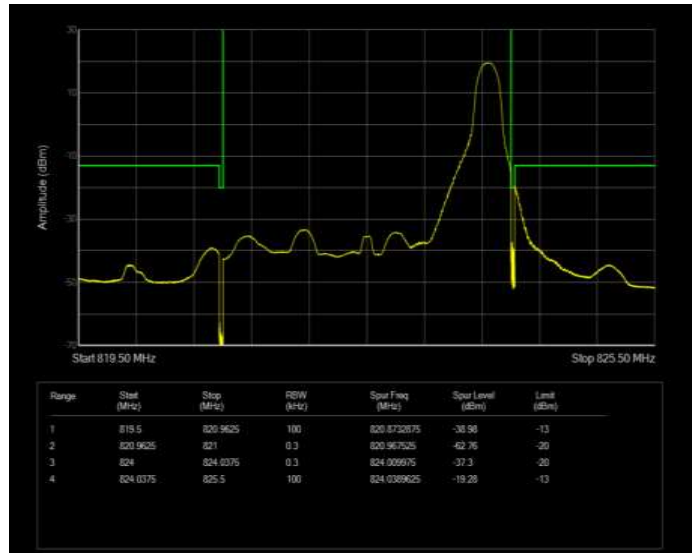

Band26(814-824) QPSK BW=3MHz Channel=26775 RB Size=1 Position=#Max Normal

Band26(814-824) QPSK BW=3MHz Channel=26775 RB Size=15 Position=#0 Extended