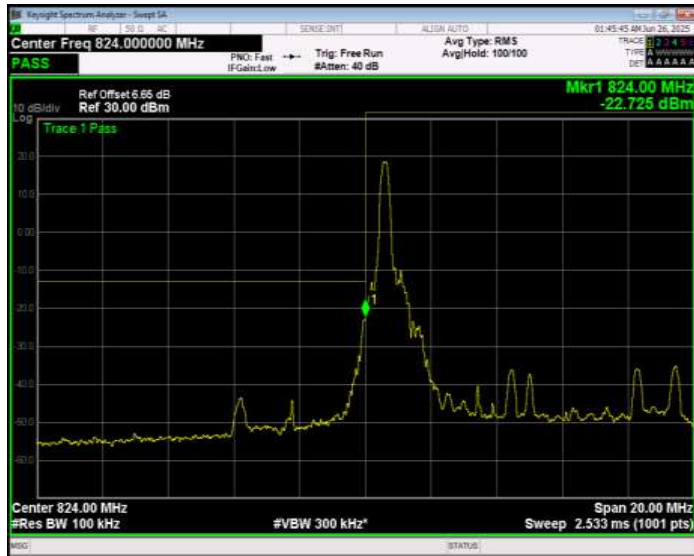

Band26(824-849) 16QAM BW=10MHz Channel=26840 RB Size=1 Position=#0 Normal

Band26(824-849) 16QAM BW=10MHz Channel=26840 RB Size=1 Position=#Max Normal