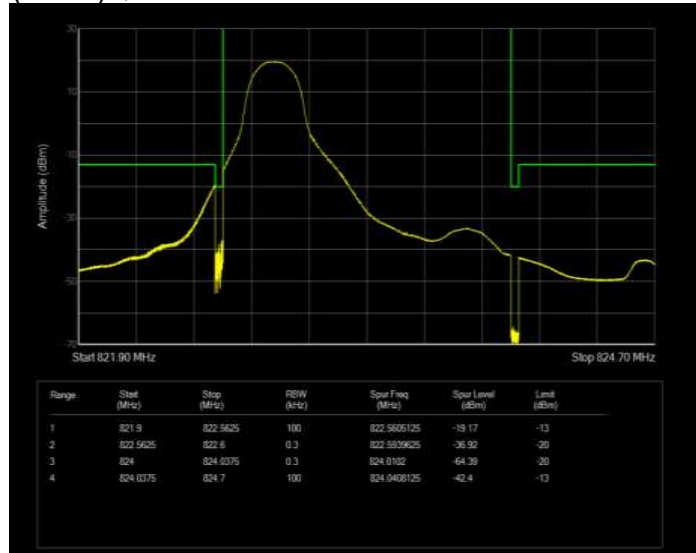

Band26(814-824) QPSK BW=1.4MHz Channel=26783 RB Size=1 Position=#0 Normal

Band26(814-824) QPSK BW=1.4MHz Channel=26783 RB Size=1 Position=#Max Extended