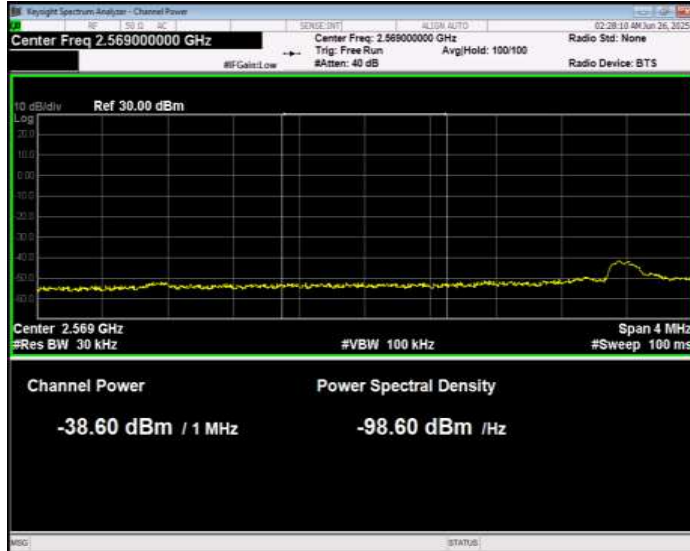

Band38 16QAM BW=10MHz Channel=37800 RB Size=1 Position=#Max Extended

Band38 16QAM BW=10MHz Channel=37800 RB Size=1 Position=#Max Normal