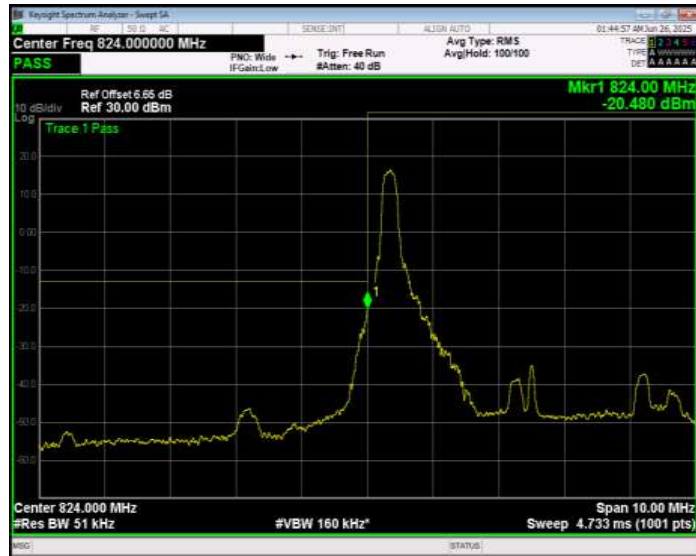

Band26(824-849) 16QAM BW=5MHz Channel=26815 RB Size=1 Position=#0 Normal

Band26(824-849) 16QAM BW=5MHz Channel=26815 RB Size=1 Position=#Max Normal