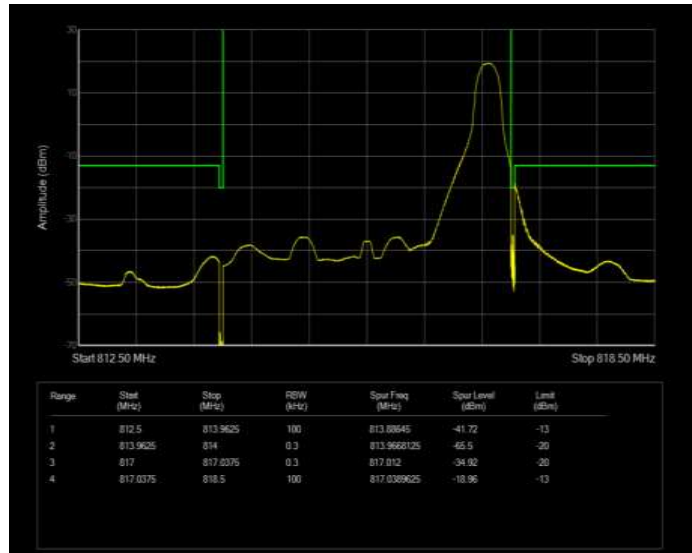

Band26(814-824) 16QAM BW=3MHz Channel=26705 RB Size=1 Position=#Max Normal

Band26(814-824) 16QAM BW=3MHz Channel=26705 RB Size=15 Position=#0 Extended