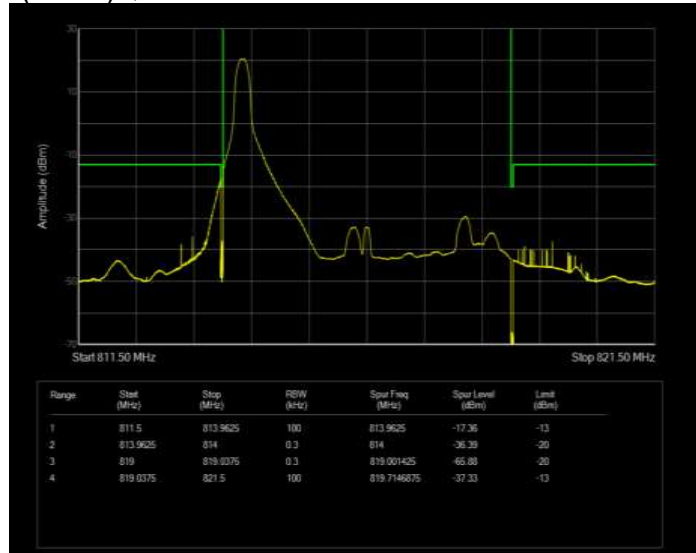

Band26(814-824) QPSK BW=5MHz Channel=26715 RB Size=1 Position=#0 Normal

Band26(814-824) QPSK BW=5MHz Channel=26715 RB Size=1 Position=#Max Extended