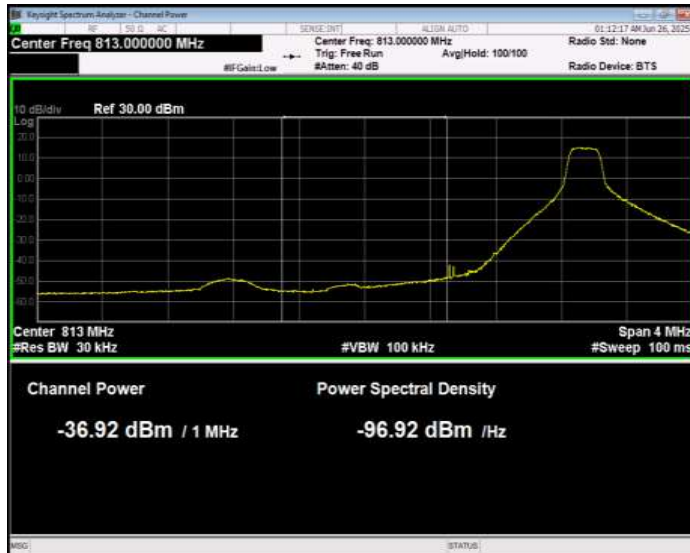

Band26(814-824) 16QAM BW=5MHz Channel=26715 RB Size=1 Position=#0 Extended

Band26(814-824) 16QAM BW=5MHz Channel=26715 RB Size=1 Position=#0 Normal