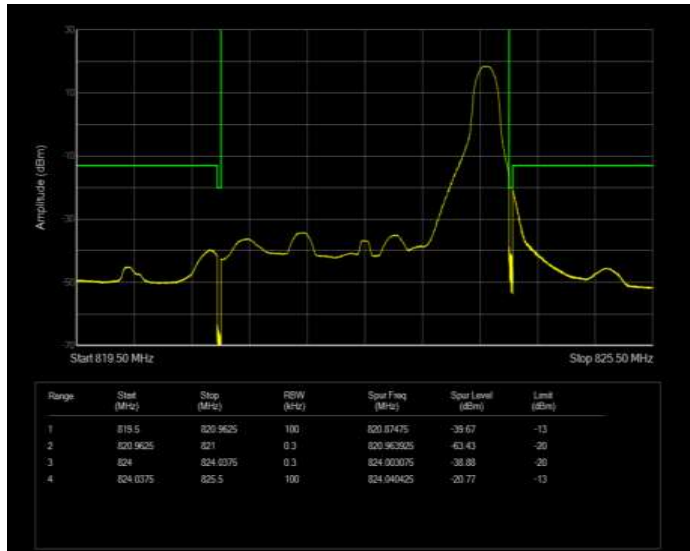

Band26(814-824) 16QAM BW=3MHz Channel=26775 RB Size=1 Position=#0 Normal

Band26(814-824) 16QAM BW=3MHz Channel=26775 RB Size=1 Position=#Max Extended

Band26(814-824) 16QAM BW=3MHz Channel=26775 RB Size=1 Position=#Max Normal