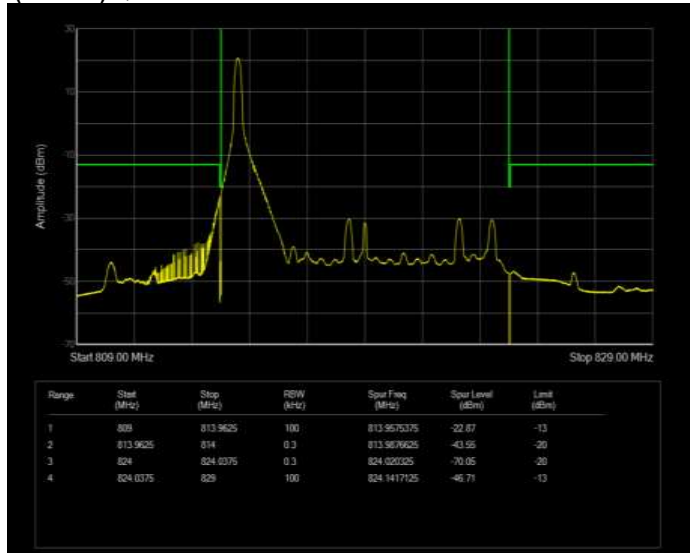

Band26(814-824) QPSK BW=10MHz Channel=26740 RB Size=1 Position=#0 Normal

Band26(814-824) QPSK BW=10MHz Channel=26740 RB Size=1 Position=#Max Extended