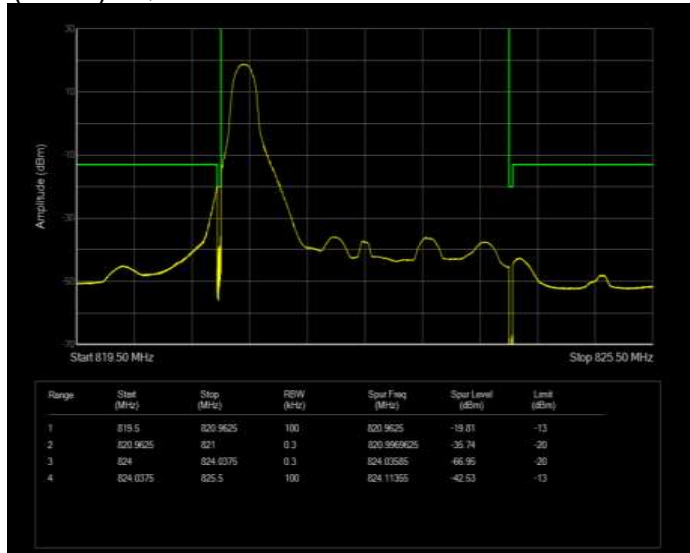

Band26(814-824) 16QAM BW=3MHz Channel=26775 RB Size=1 Position=#0 Normal

Band26(814-824) 16QAM BW=3MHz Channel=26775 RB Size=1 Position=#Max Extended