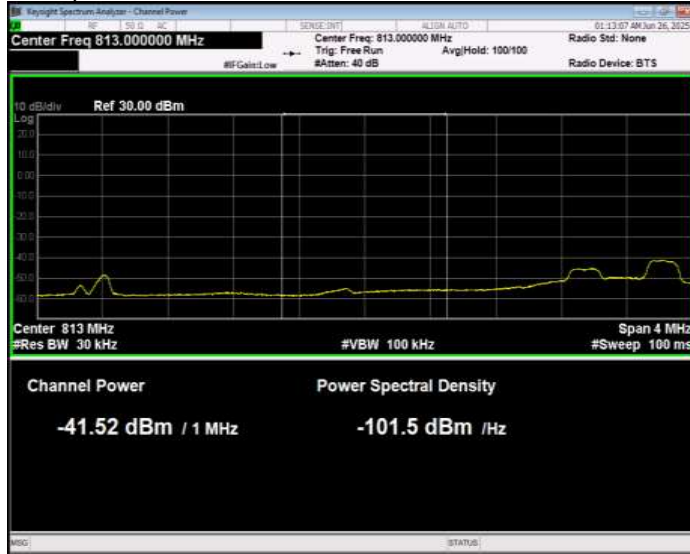

Band26(814-824) 16QAM BW=5MHz Channel=26715 RB Size=1 Position=#Max Extended

Band26(814-824) 16QAM BW=5MHz Channel=26715 RB Size=1 Position=#Max Normal