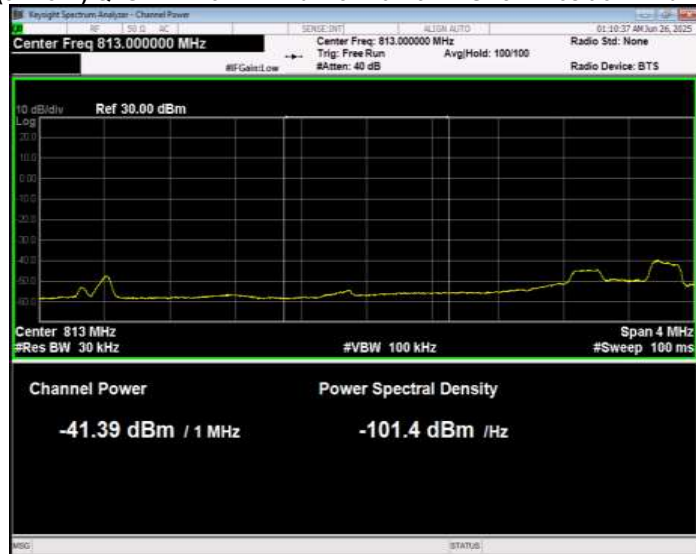

Band26(814-824) QPSK BW=5MHz Channel=26715 RB Size=1 Position=#Max Extended

Band26(814-824) QPSK BW=5MHz Channel=26715 RB Size=1 Position=#Max Normal