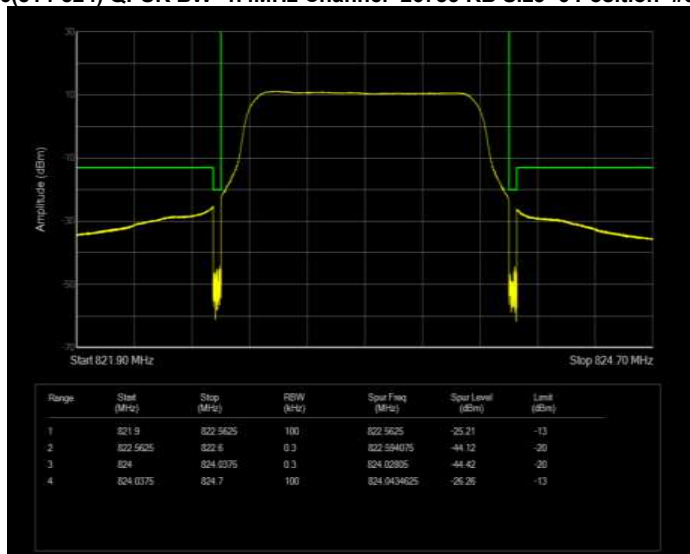

Band26(814-824) QPSK BW=1.4MHz Channel=26783 RB Size=1 Position=#0 Normal

Band26(814-824) QPSK BW=1.4MHz Channel=26783 RB Size=1 Position=#Max Extended

Band26(814-824) QPSK BW=1.4MHz Channel=26783 RB Size=1 Position=#Max Normal

Band26(814-824) QPSK BW=1.4MHz Channel=26783 RB Size=6 Position=#0 Extended

Band26(814-824) QPSK BW=1.4MHz Channel=26783 RB Size=6 Position=#0 Normal

Band26(814-824) QPSK BW=10MHz Channel=26740 RB Size=1 Position=#0 Extended