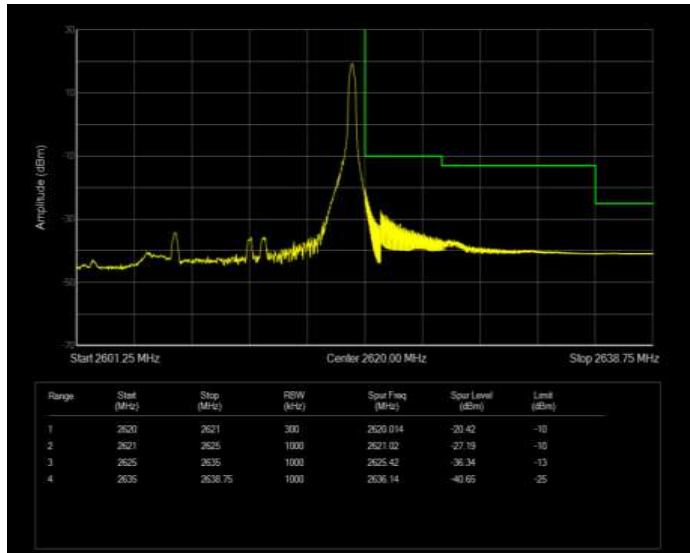

Band38 16QAM BW=15MHz Channel=38175 RB Size=1 Position=#Max Normal

Band38 16QAM BW=15MHz Channel=38175 RB Size=75 Position=#0 Extended