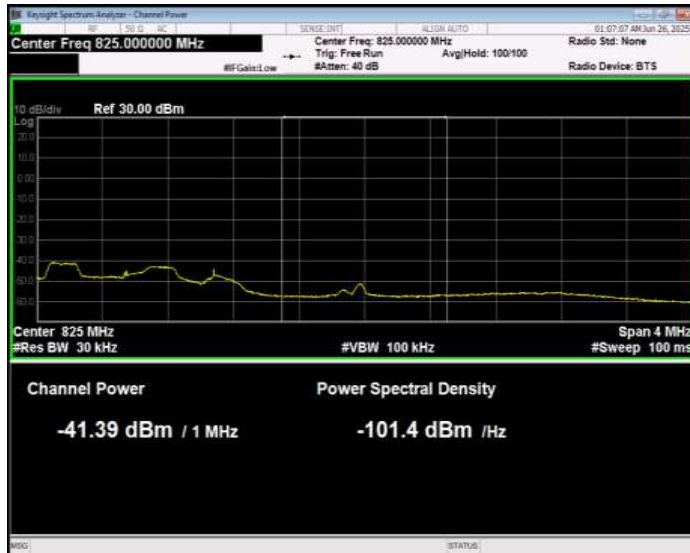

Band26(814-824) 16QAM BW=3MHz Channel=26775 RB Size=1 Position=#0 Extended

Band26(814-824) 16QAM BW=3MHz Channel=26775 RB Size=1 Position=#0 Normal