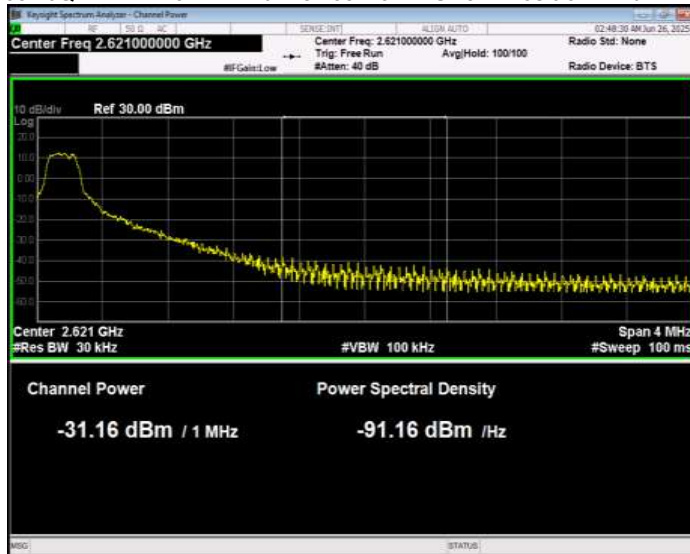

Band38 16QAM BW=15MHz Channel=37825 RB Size=75 Position=#0 Normal

Band38 16QAM BW=15MHz Channel=38175 RB Size=1 Position=#0 Extended

Band38 16QAM BW=15MHz Channel=38175 RB Size=1 Position=#0 Normal

Band38 16QAM BW=15MHz Channel=38175 RB Size=1 Position=#Max Extended