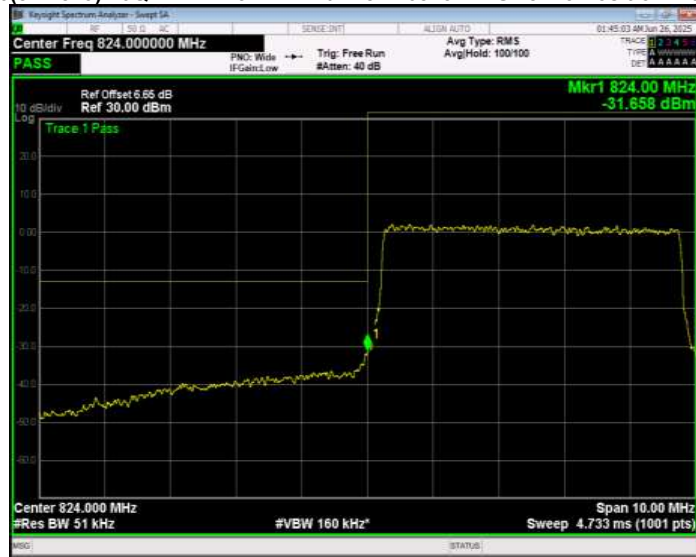

Band26(824-849) 16QAM BW=5MHz Channel=26815 RB Size=25 Position=#0 Normal

Band26(824-849) 16QAM BW=5MHz Channel=27015 RB Size=1 Position=#0 Normal