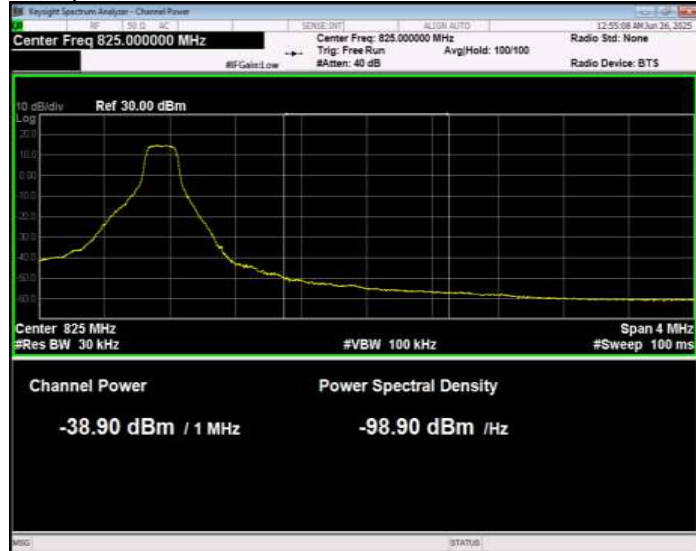

Band26(814-824) QPSK BW=1.4MHz Channel=26783 RB Size=1 Position=#Max Extended

Band26(814-824) QPSK BW=1.4MHz Channel=26783 RB Size=1 Position=#Max Normal