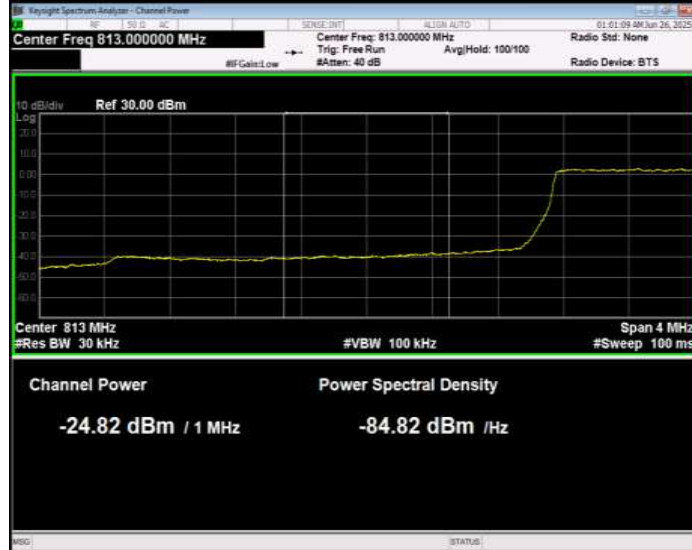

Band26(814-824) QPSK BW=3MHz Channel=26705 RB Size=15 Position=#0 Extended

Band26(814-824) QPSK BW=3MHz Channel=26705 RB Size=15 Position=#0 Normal