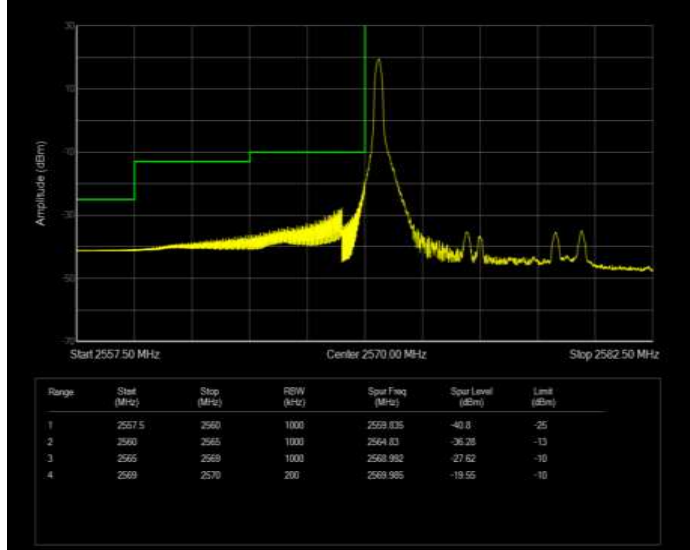

Band38 16QAM BW=10MHz Channel=37800 RB Size=1 Position=#0 Normal

Band38 16QAM BW=10MHz Channel=37800 RB Size=1 Position=#Max Extended