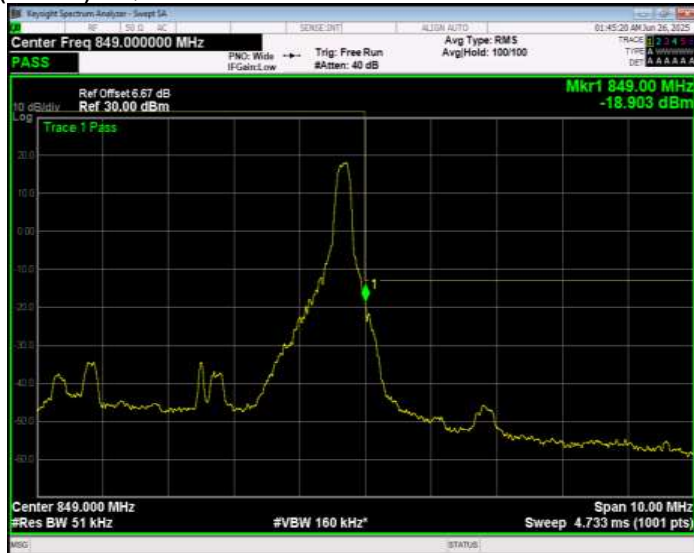

Band26(824-849) 16QAM BW=5MHz Channel=27015 RB Size=1 Position=#Max Normal

Band26(824-849) 16QAM BW=5MHz Channel=27015 RB Size=25 Position=#0 Normal