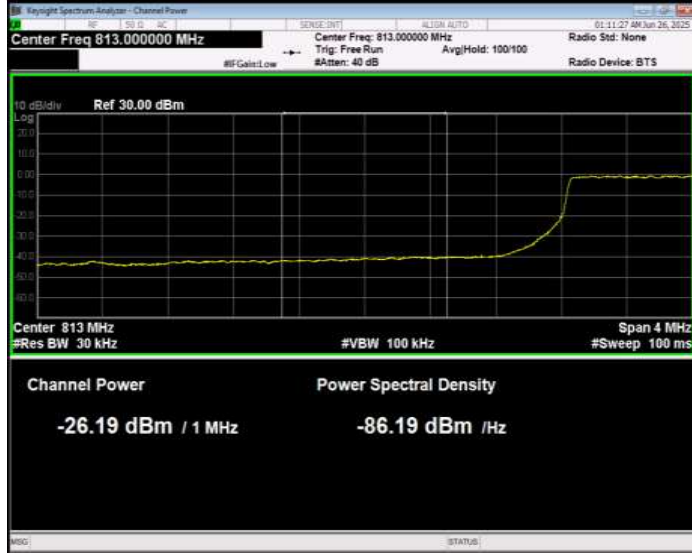

Band26(814-824) QPSK BW=5MHz Channel=26715 RB Size=25 Position=#0 Extended

Band26(814-824) QPSK BW=5MHz Channel=26715 RB Size=25 Position=#0 Normal