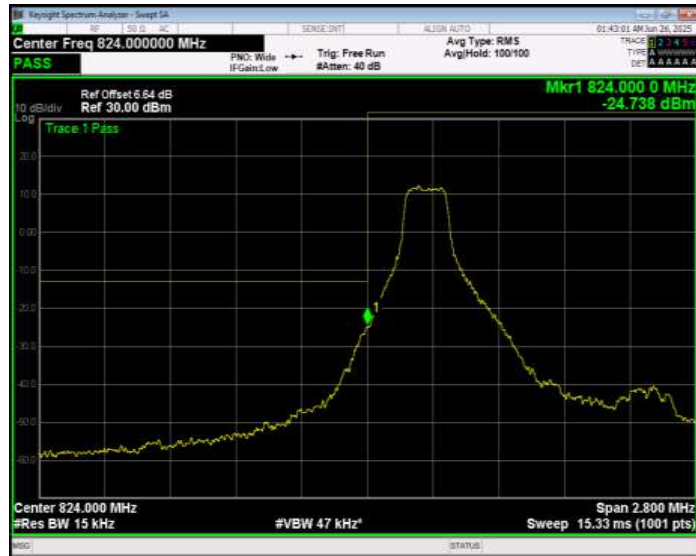

Band26(824-849) QPSK BW=1.4MHz Channel=26797 RB Size=1 Position=#0 Normal

Band26(824-849) QPSK BW=1.4MHz Channel=26797 RB Size=1 Position=#Max Normal