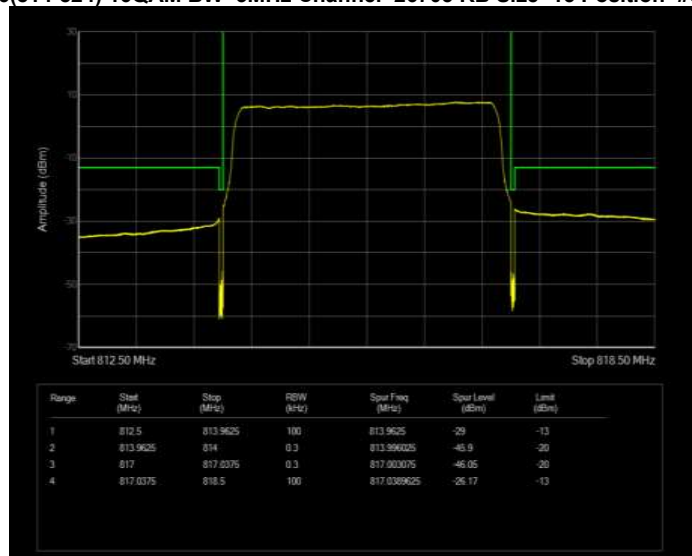

Band26(814-824) 16QAM BW=3MHz Channel=26705 RB Size=15 Position=#0 Normal

Band26(814-824) 16QAM BW=3MHz Channel=26775 RB Size=1 Position=#0 Extended