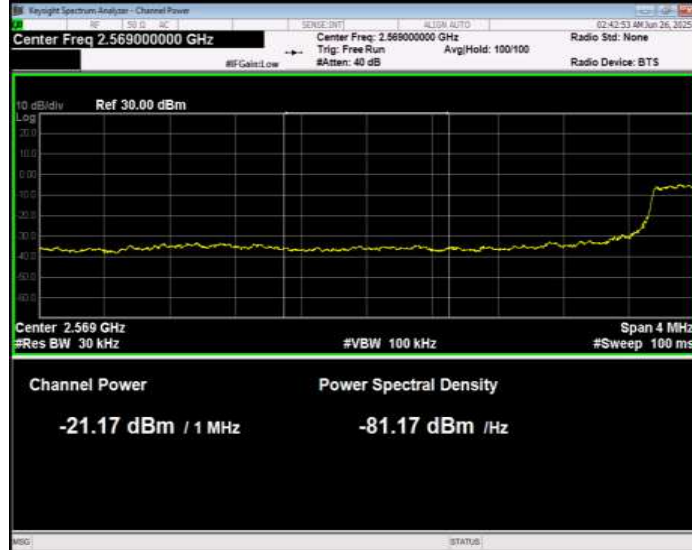

Band38 16QAM BW=15MHz Channel=37825 RB Size=1 Position=#0 Normal

Band38 16QAM BW=15MHz Channel=37825 RB Size=1 Position=#Max Extended

Band38 16QAM BW=15MHz Channel=37825 RB Size=1 Position=#Max Normal

Band38 16QAM BW=15MHz Channel=37825 RB Size=75 Position=#0 Extended