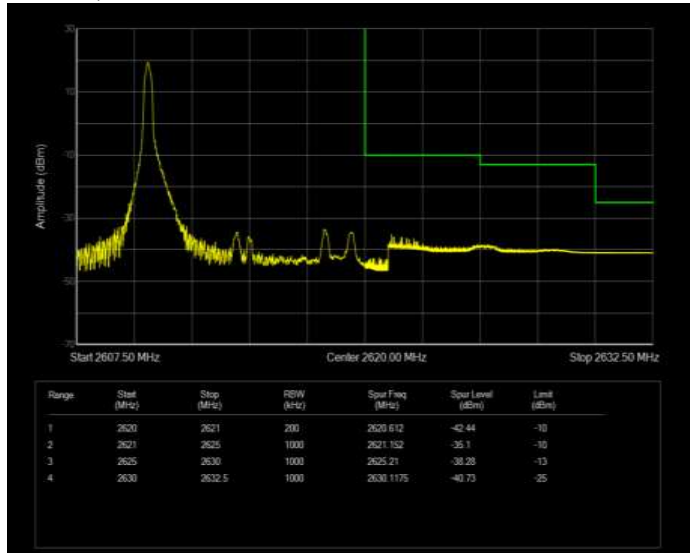

Band38 16QAM BW=10MHz Channel=38200 RB Size=1 Position=#0 Normal

Band38 16QAM BW=10MHz Channel=38200 RB Size=1 Position=#Max Extended