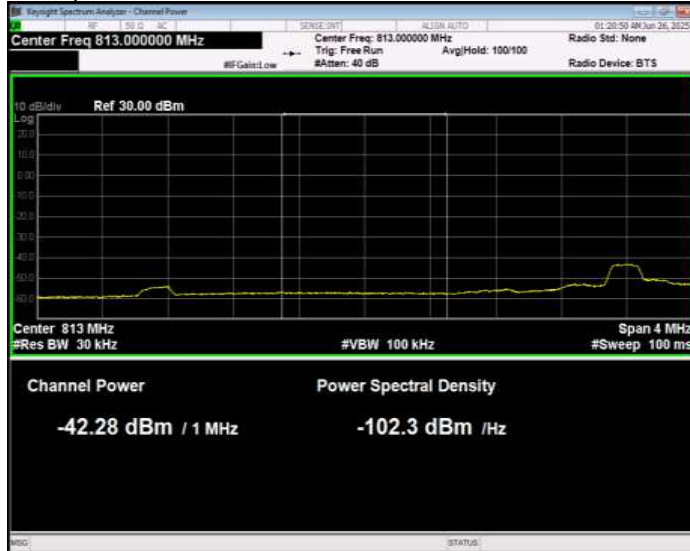

Band26(814-824) QPSK BW=10MHz Channel=26740 RB Size=1 Position=#Max Extended

Band26(814-824) QPSK BW=10MHz Channel=26740 RB Size=1 Position=#Max Normal