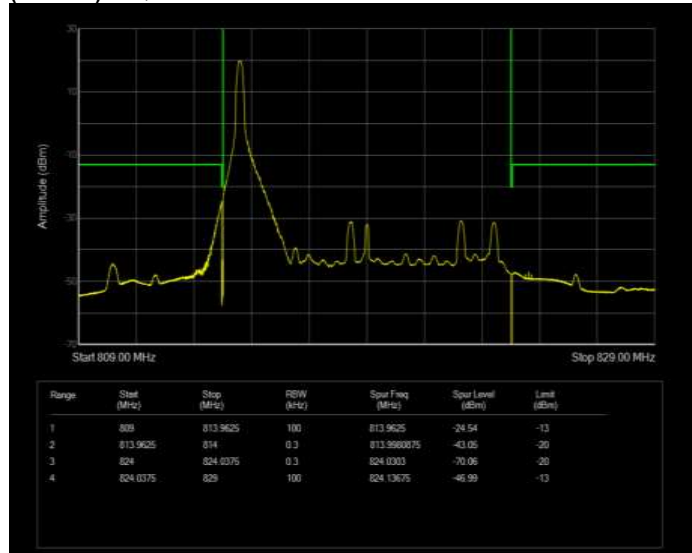

Band26(814-824) 16QAM BW=10MHz Channel=26740 RB Size=1 Position=#0 Normal

Band26(814-824) 16QAM BW=10MHz Channel=26740 RB Size=1 Position=#Max Extended