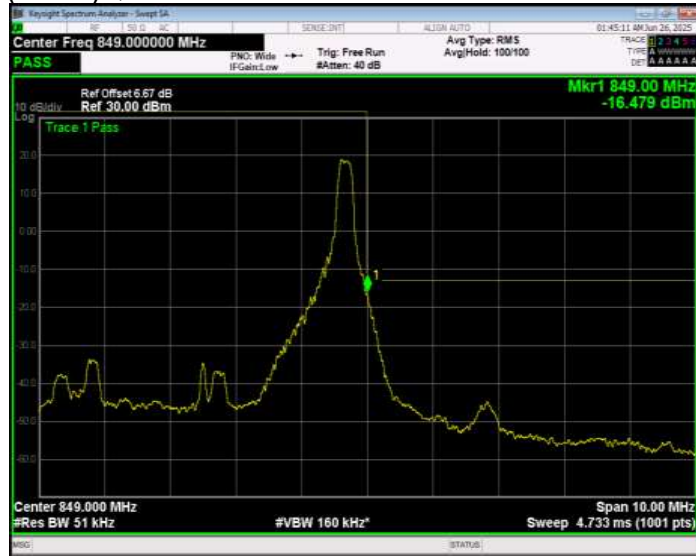

Band26(824-849) QPSK BW=5MHz Channel=27015 RB Size=1 Position=#Max Normal

Band26(824-849) QPSK BW=5MHz Channel=27015 RB Size=25 Position=#0 Normal