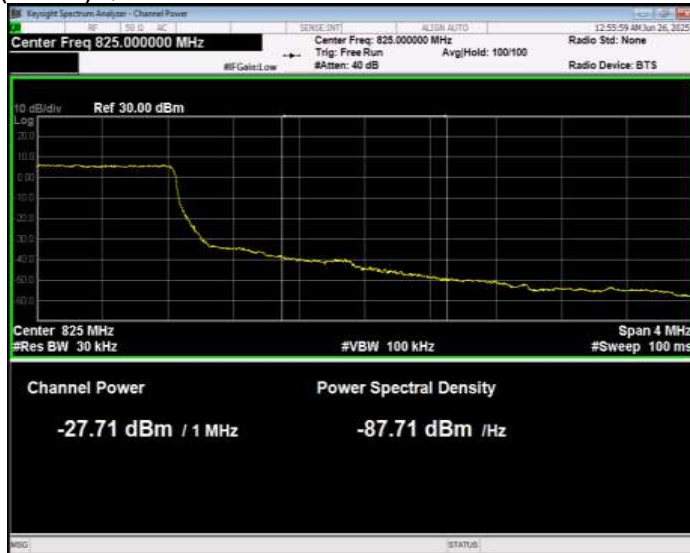

Band26(814-824) QPSK BW=1.4MHz Channel=26783 RB Size=6 Position=#0 Extended

Band26(814-824) QPSK BW=1.4MHz Channel=26783 RB Size=6 Position=#0 Normal