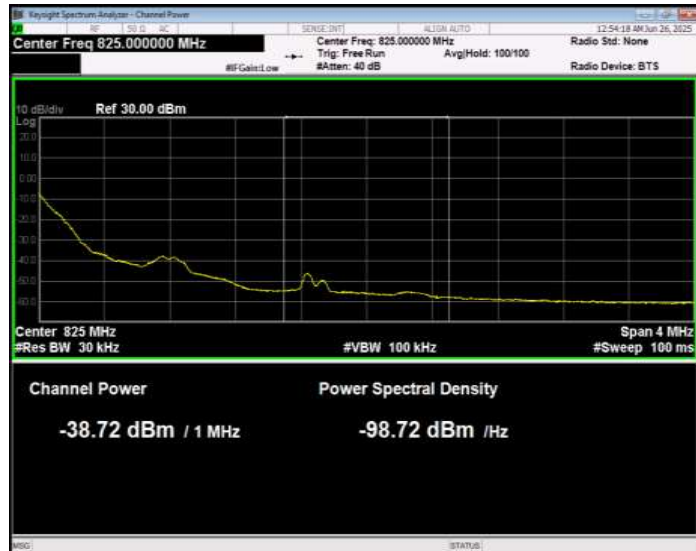

Band26(814-824) QPSK BW=1.4MHz Channel=26783 RB Size=1 Position=#0 Extended

Band26(814-824) QPSK BW=1.4MHz Channel=26783 RB Size=1 Position=#0 Normal