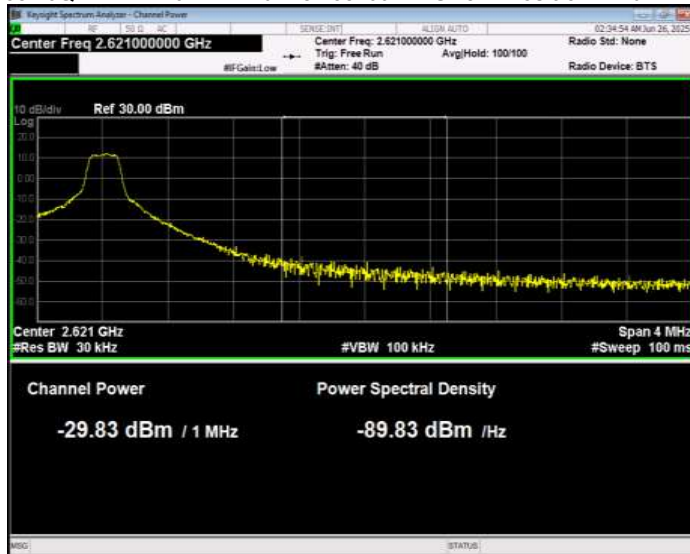

Band38 16QAM BW=10MHz Channel=37800 RB Size=50 Position=#0 Normal

Band38 16QAM BW=10MHz Channel=38200 RB Size=1 Position=#0 Extended

Band38 16QAM BW=10MHz Channel=38200 RB Size=1 Position=#0 Normal

Band38 16QAM BW=10MHz Channel=38200 RB Size=1 Position=#Max Extended