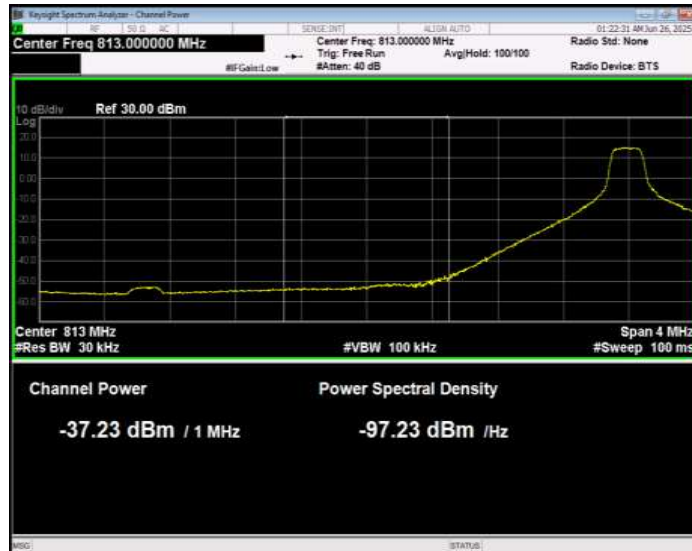

Band26(814-824) 16QAM BW=10MHz Channel=26740 RB Size=1 Position=#0 Extended

Band26(814-824) 16QAM BW=10MHz Channel=26740 RB Size=1 Position=#0 Normal