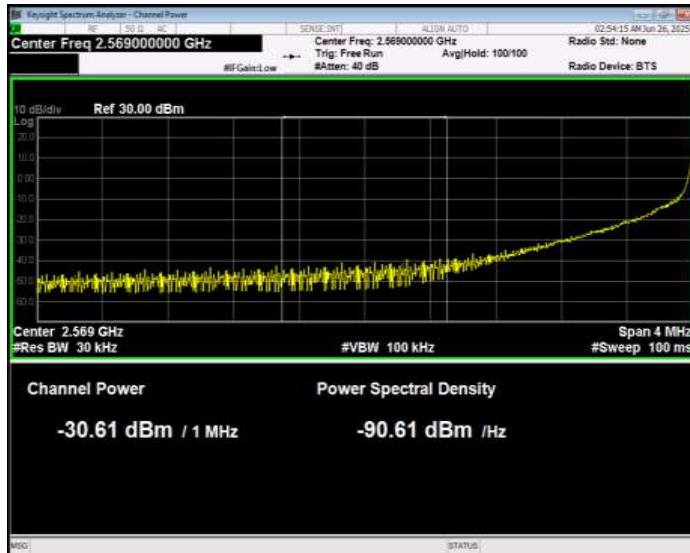

Band38 16QAM BW=15MHz Channel=38175 RB Size=1 Position=#Max Normal

Band38 16QAM BW=15MHz Channel=38175 RB Size=75 Position=#0 Extended

Band38 16QAM BW=15MHz Channel=38175 RB Size=75 Position=#0 Normal

Band38 16QAM BW=20MHz Channel=37850 RB Size=1 Position=#0 Extended