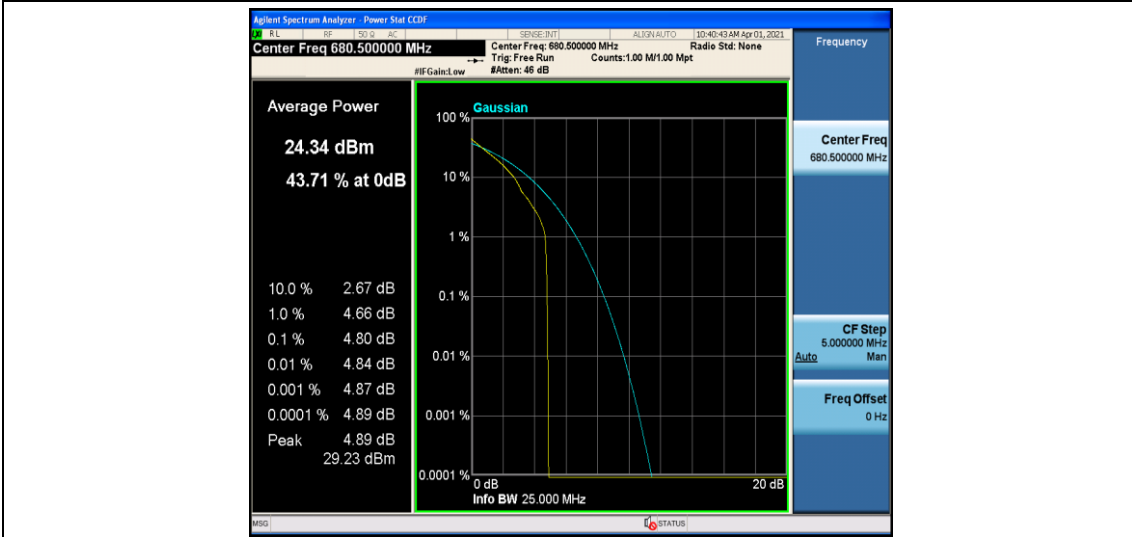

Band71_5MHz_QPSK_133297_1RB#0

Band71_5MHz_QPSK_133297_25RB#0