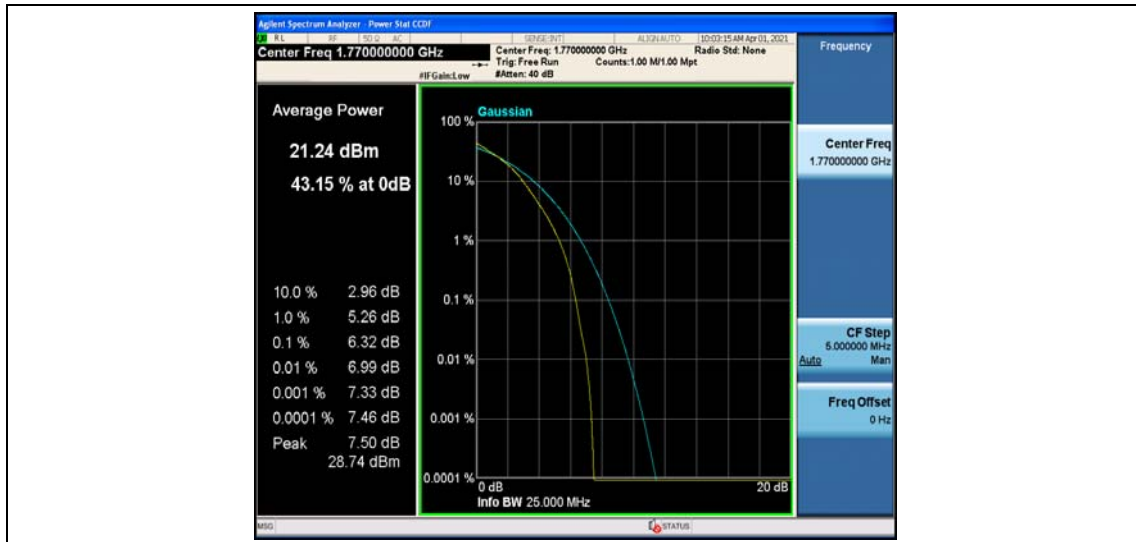

Appendix C: 26dB Bandwidth and Occupied Bandwidth

Test Result

Band	Bandwidth	Modulation	Channel	RB Configuration	Occupied Bandwidth (MHz)	26dB Bandwidth (MHz)	Verdict
Band66	1.4MHz	QPSK	131979	6RB#0	1.0869	1.243	PASS
Band66	1.4MHz	QPSK	132322	6RB#0	1.0937	1.255	PASS
Band66	1.4MHz	QPSK	132665	6RB#0	1.0822	1.253	PASS
Band66	1.4MHz	16QAM	131979	6RB#0	1.0901	1.250	PASS
Band66	1.4MHz	16QAM	132322	6RB#0	1.0932	1.268	PASS
Band66	1.4MHz	16QAM	132665	6RB#0	1.0938	1.256	PASS
Band66	3MHz	QPSK	131987	15RB#0	2.6888	2.916	PASS
Band66	3MHz	QPSK	132322	15RB#0	2.6934	2.907	PASS
Band66	3MHz	QPSK	132657	15RB#0	2.6876	2.917	PASS
Band66	3MHz	16QAM	131987	15RB#0	2.6929	2.924	PASS
Band66	3MHz	16QAM	132322	15RB#0	2.6945	2.936	PASS
Band66	3MHz	16QAM	132657	15RB#0	2.6997	2.920	PASS
Band66	5MHz	QPSK	131997	25RB#0	4.5145	4.910	PASS
Band66	5MHz	QPSK	132322	25RB#0	4.4899	4.879	PASS
Band66	5MHz	QPSK	132647	25RB#0	4.4970	4.875	PASS
Band66	5MHz	16QAM	131997	25RB#0	4.5034	4.881	PASS
Band66	5MHz	16QAM	132322	25RB#0	4.5003	4.826	PASS
Band66	5MHz	16QAM	132647	25RB#0	4.4963	4.881	PASS
Band66	10MHz	QPSK	132022	50RB#0	8.9513	9.523	PASS
Band66	10MHz	QPSK	132322	50RB#0	8.9545	9.533	PASS
Band66	10MHz	QPSK	132622	50RB#0	8.9767	9.514	PASS
Band66	10MHz	16QAM	132022	50RB#0	8.9480	9.529	PASS
Band66	10MHz	16QAM	132322	50RB#0	8.9432	9.523	PASS
Band66	10MHz	16QAM	132622	50RB#0	8.9512	9.513	PASS
Band66	15MHz	QPSK	132047	75RB#0	13.457	14.25	PASS
Band66	15MHz	QPSK	132322	75RB#0	13.407	14.24	PASS
Band66	15MHz	QPSK	132597	75RB#0	13.423	14.24	PASS
Band66	15MHz	16QAM	132047	75RB#0	13.452	14.25	PASS
Band66	15MHz	16QAM	132322	75RB#0	13.404	14.24	PASS
Band66	15MHz	16QAM	132597	75RB#0	13.420	14.24	PASS
Band66	20MHz	QPSK	132072	100RB#0	17.948	19.01	PASS
Band66	20MHz	QPSK	132322	100RB#0	17.874	18.93	PASS
Band66	20MHz	QPSK	132572	100RB#0	17.891	18.94	PASS