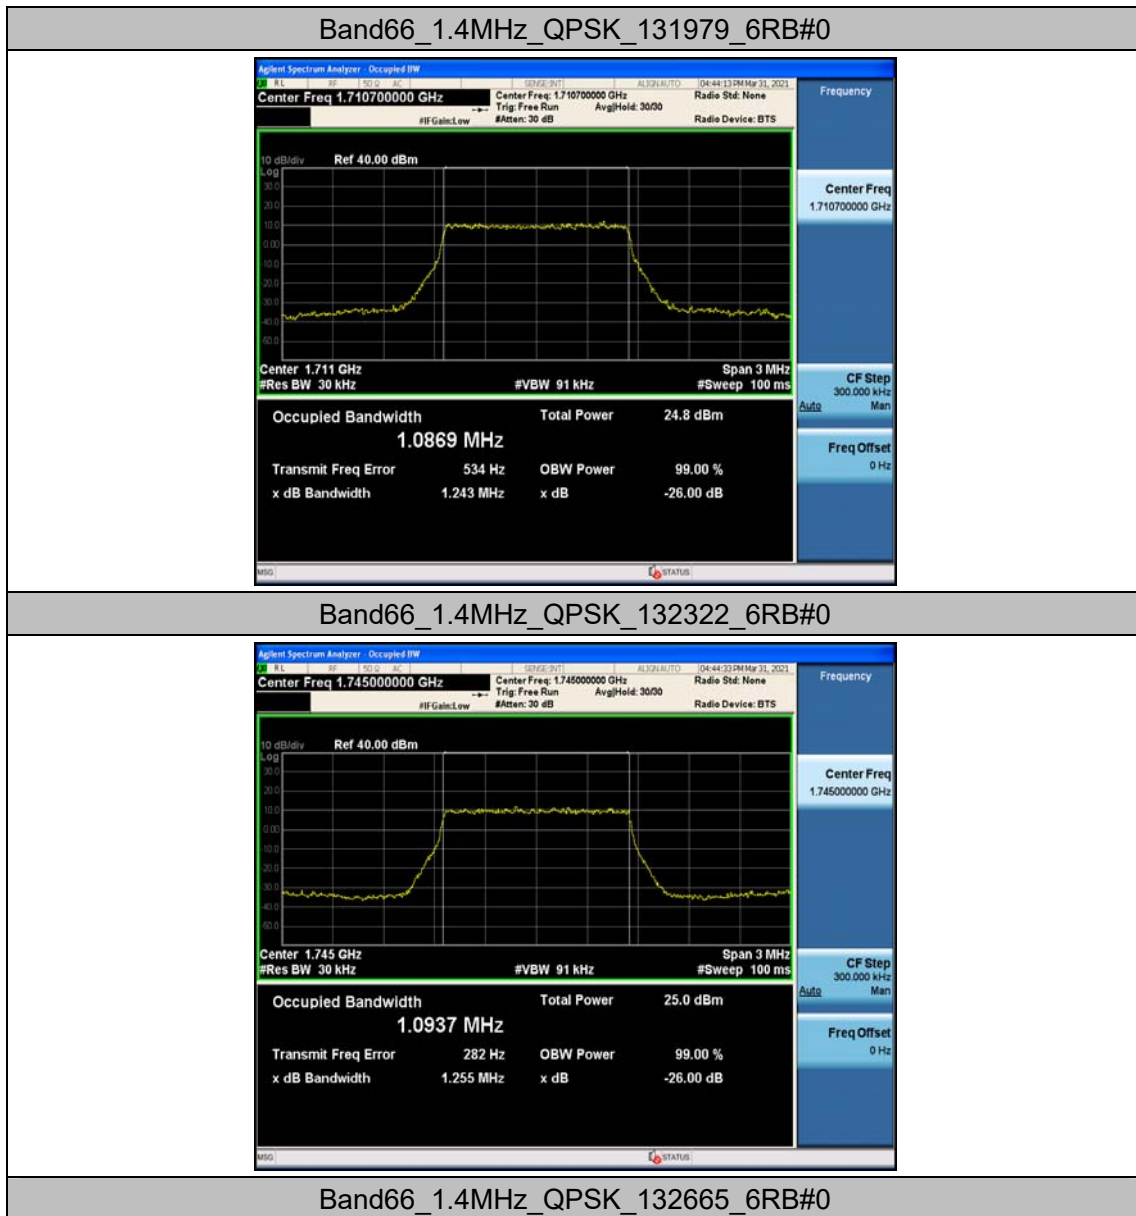

Band66	20MHz	16QAM	132072	100RB#0	17.925	18.97	PASS
Band66	20MHz	16QAM	132322	100RB#0	17.873	18.94	PASS
Band66	20MHz	16QAM	132572	100RB#0	17.869	18.92	PASS

Test Graphs