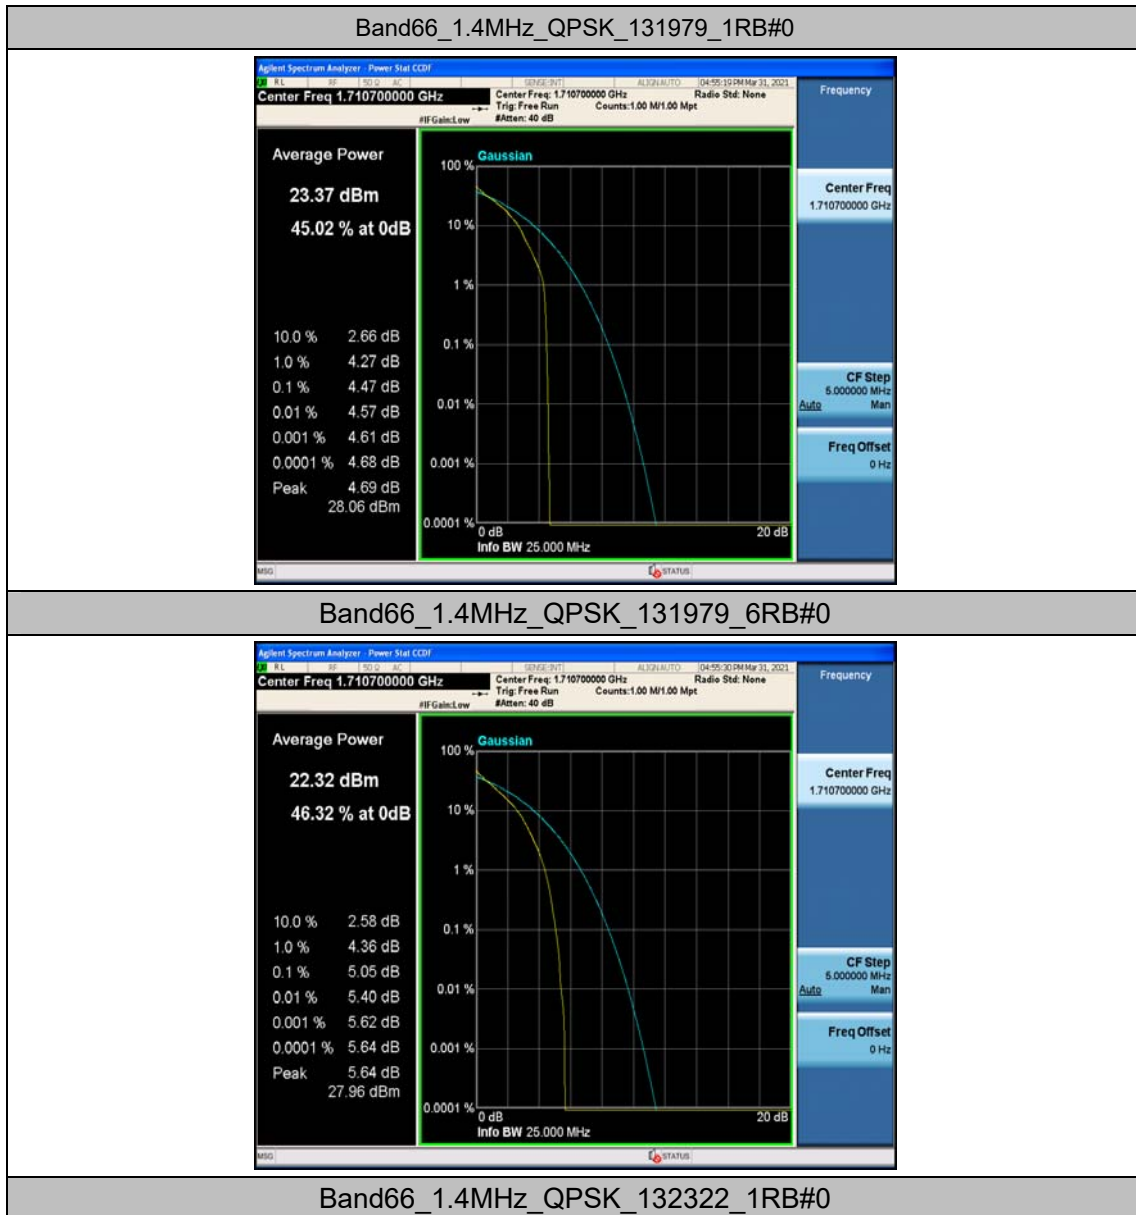

Test Graphs