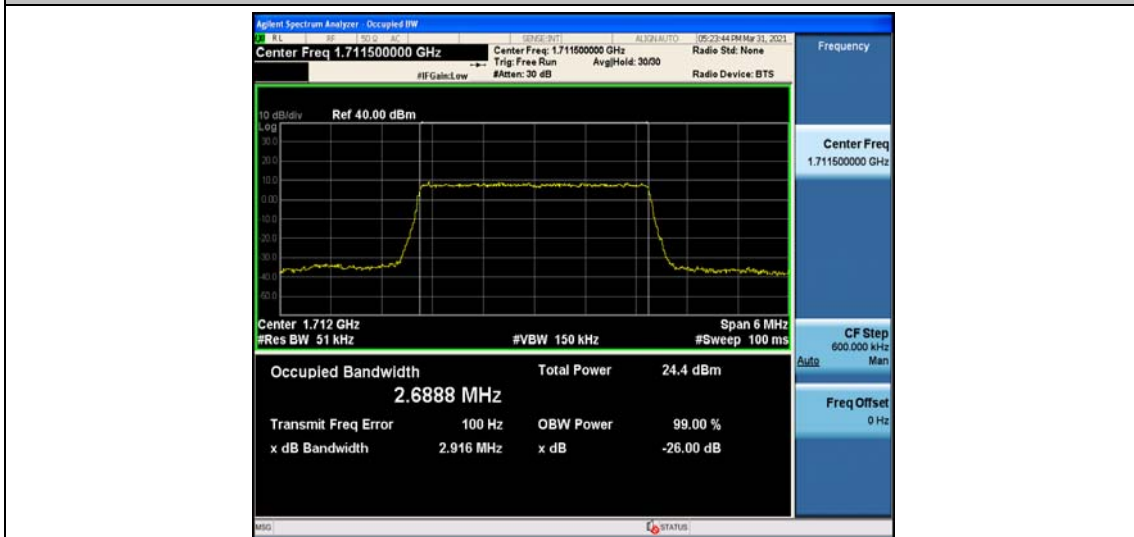

Band66_3MHz_QPSK_131987_15RB#0