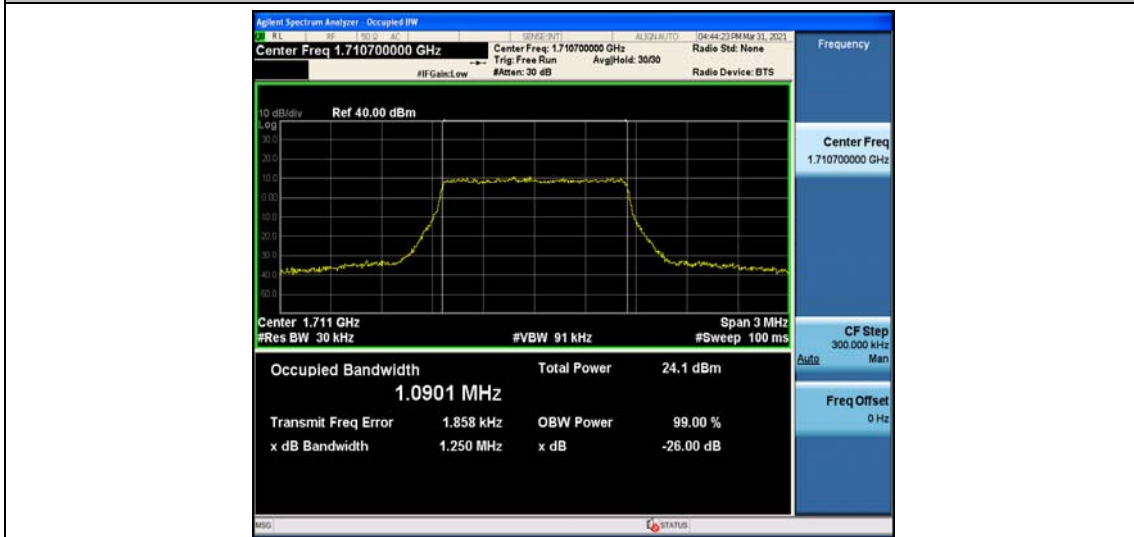

Band66_1.4MHz_16QAM_131979_6RB#0