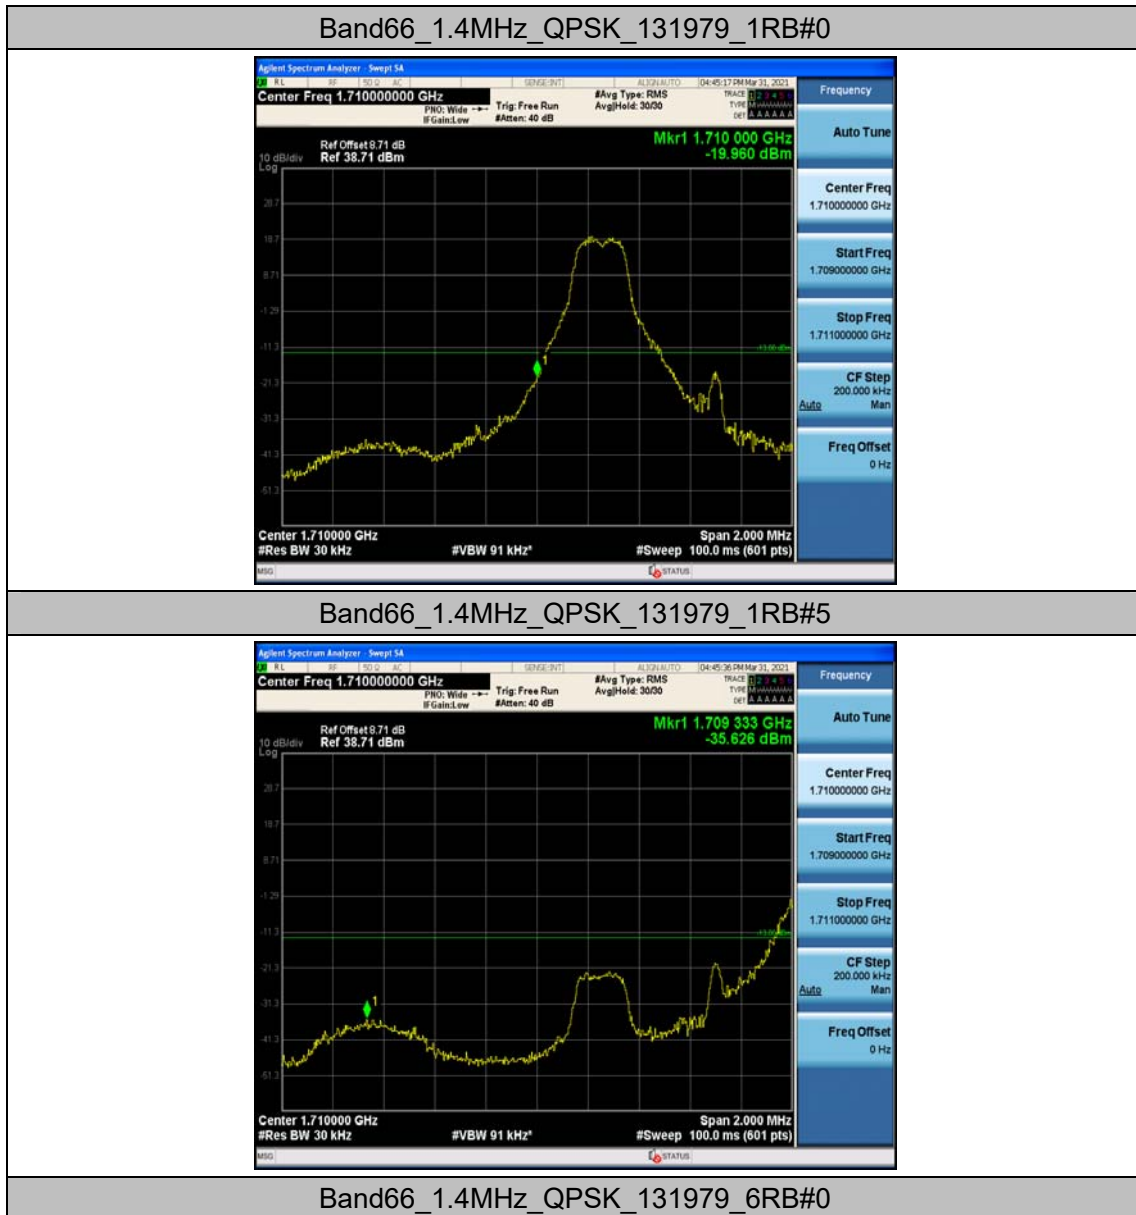

Test Graphs