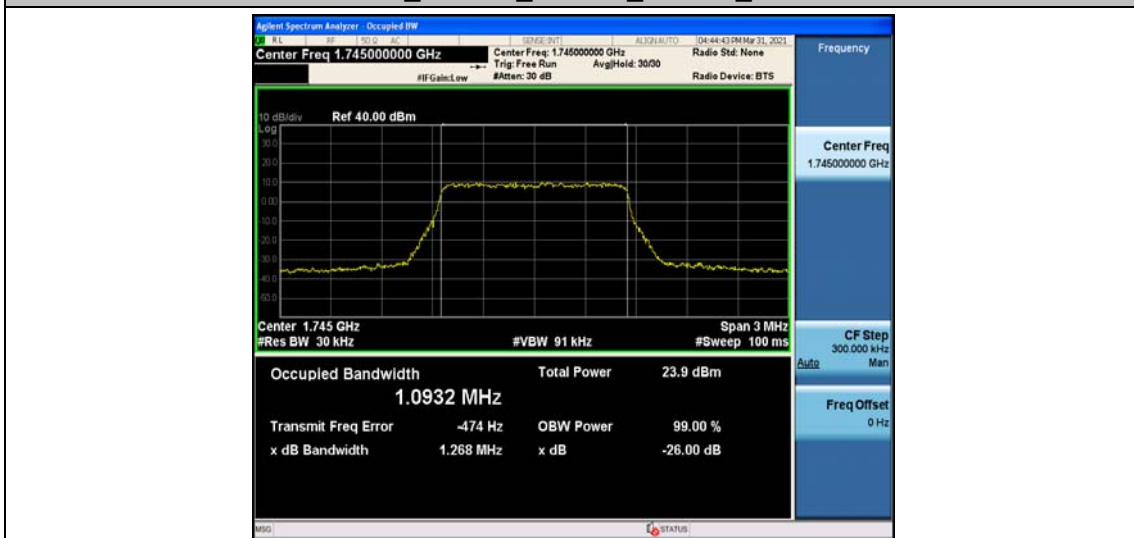

Band66	20MHz	16QAM	132072	100RB#0	17.925	18.97	PASS
Band66	20MHz	16QAM	132322	100RB#0	17.873	18.94	PASS
Band66	20MHz	16QAM	132572	100RB#0	17.869	18.92	PASS

Test Graphs

Band66_1.4MHz_16QAM_131979_6RB#0

Band66_1.4MHz_16QAM_132322_6RB#0