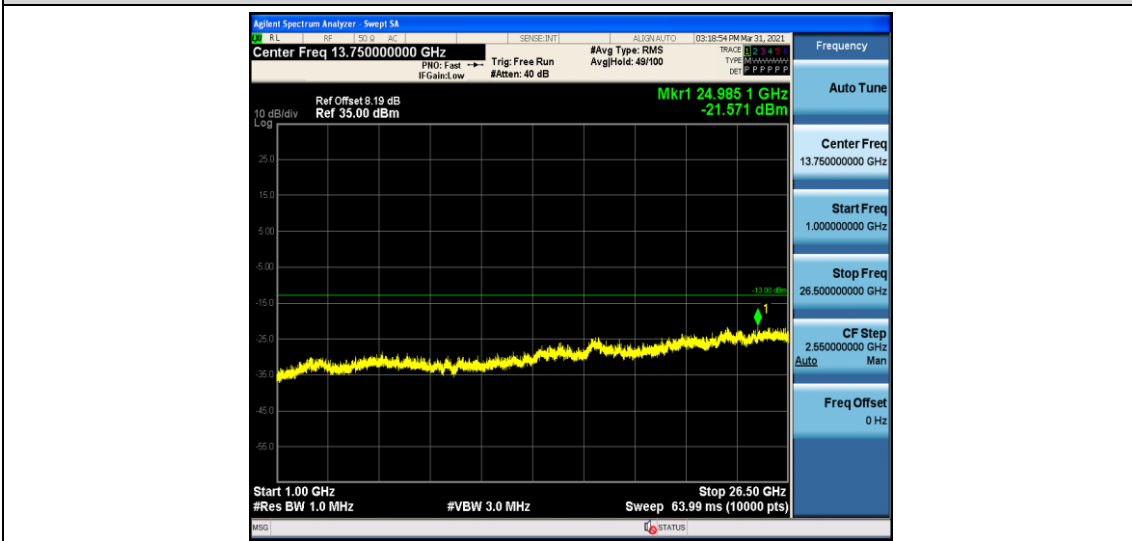

Band26-5MHz-16QAM-26915-1RB#0-Range4:1000~26500MHz

Band26-5MHz-16QAM-27015-1RB#0-Range1:0.009~0.15MHz