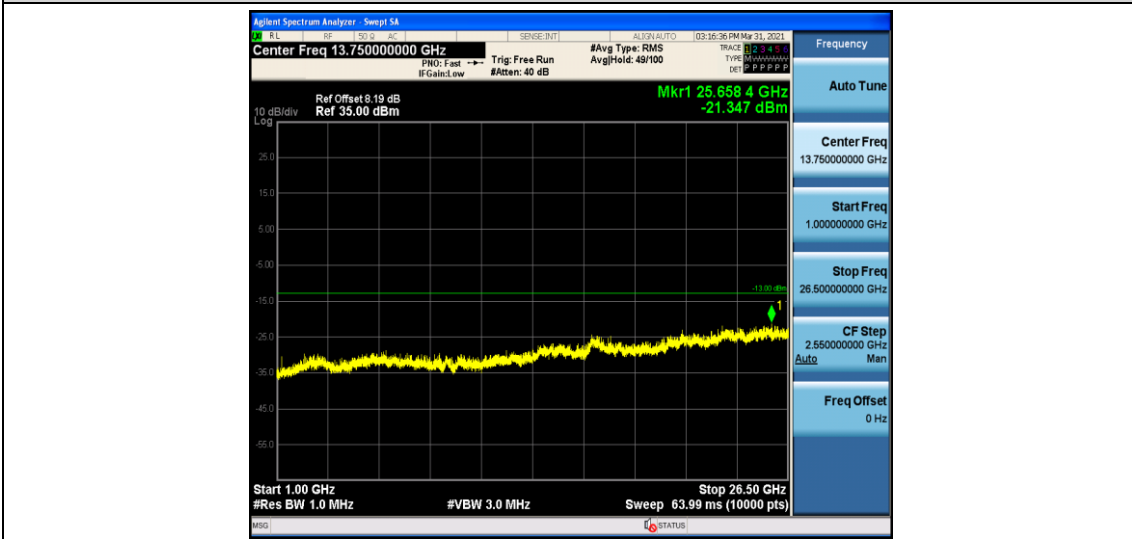

Band26-5MHz-16QAM-26815-1RB#0-Range4:1000~26500MHz

Band26-5MHz-16QAM-26915-1RB#0-Range1:0.009~0.15MHz