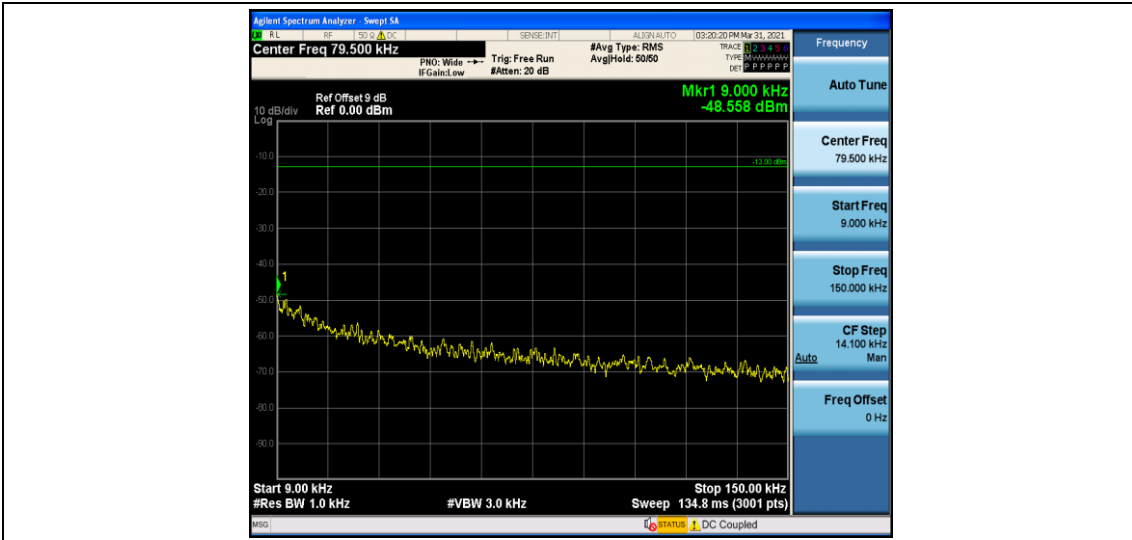

Band26-5MHz-16QAM-27015-1RB#0-Range1:0.009~0.15MHz

Band26-5MHz-16QAM-27015-1RB#0-Range2:0.15~30MHz