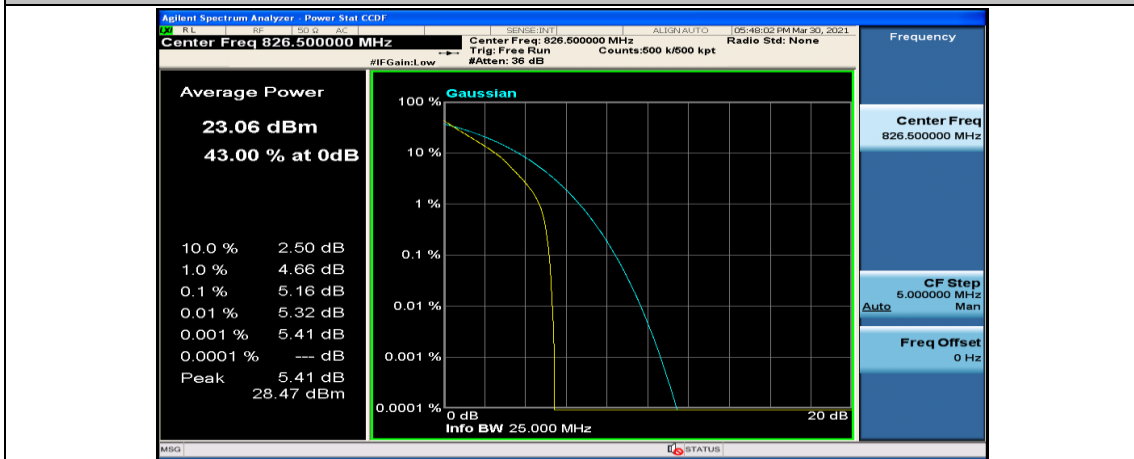

Channel Bandwidth: 5 MHz

(Channel Bandwidth: 5 MHz)_LCH_QPSK_12RB#6

(Channel Bandwidth: 5 MHz)_LCH_QPSK_12RB#13

(Channel Bandwidth: 5 MHz)_LCH_QPSK_25RB#0

(Channel Bandwidth: 5 MHz)_MCH_QPSK_1RB#0

(Channel Bandwidth: 5 MHz)_MCH_QPSK_1RB#12