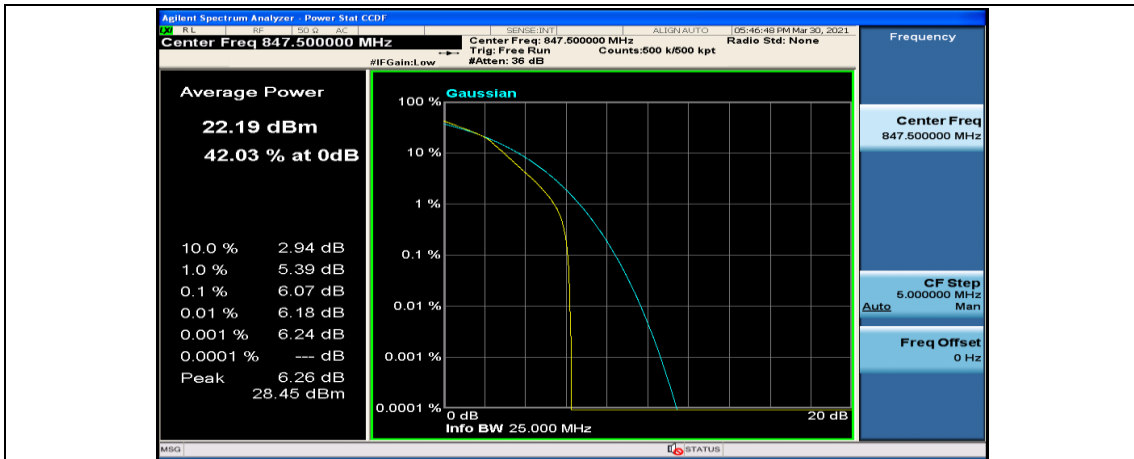

(Channel Bandwidth: 3 MHz)_HCH_16QAM_1RB#14

(Channel Bandwidth: 3 MHz)_HCH_16QAM_8RB#0

(Channel Bandwidth: 3 MHz)_HCH_16QAM_8RB#4

(Channel Bandwidth: 3 MHz)_HCH_16QAM_8RB#7

(Channel Bandwidth: 3 MHz)_HCH_16QAM_15RB#0

Channel Bandwidth: 5 MHz

(Channel Bandwidth: 5 MHz)_LCH_QPSK_12RB#6

(Channel Bandwidth: 5 MHz)_LCH_QPSK_12RB#13

(Channel Bandwidth: 5 MHz)_LCH_QPSK_25RB#0

(Channel Bandwidth: 5 MHz)_MCH_QPSK_1RB#0

(Channel Bandwidth: 5 MHz)_MCH_QPSK_1RB#12