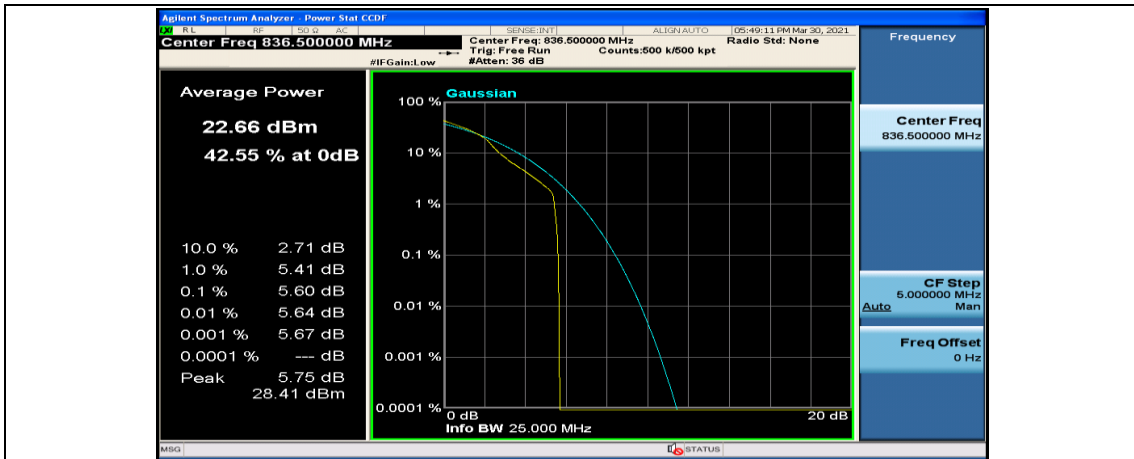

(Channel Bandwidth: 5 MHz)_MCH_16QAM_1RB#24