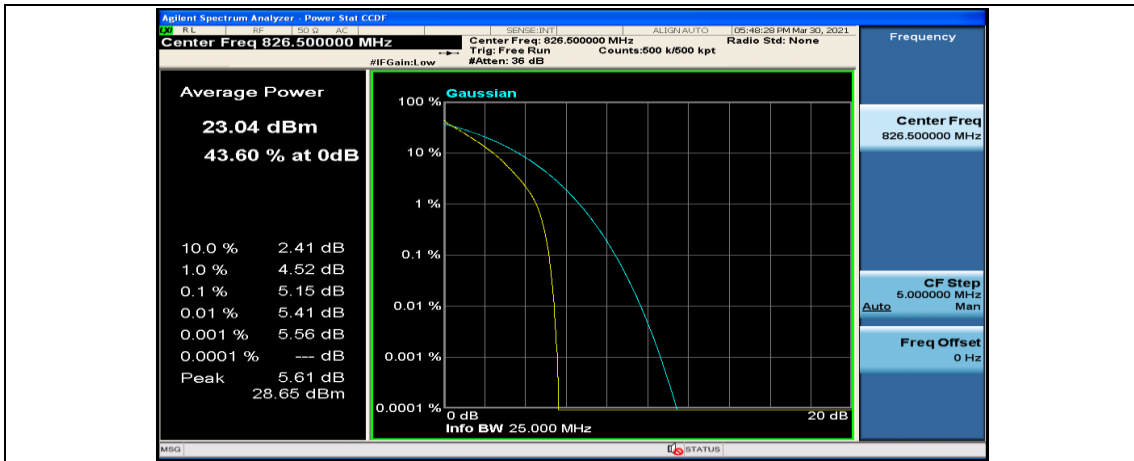

Channel Bandwidth: 5 MHz

(Channel Bandwidth: 5 MHz)_LCH_QPSK_12RB#6

(Channel Bandwidth: 5 MHz)_LCH_QPSK_12RB#13

(Channel Bandwidth: 5 MHz)_LCH_QPSK_25RB#0

(Channel Bandwidth: 5 MHz)_MCH_QPSK_1RB#0

(Channel Bandwidth: 5 MHz)_MCH_QPSK_1RB#12