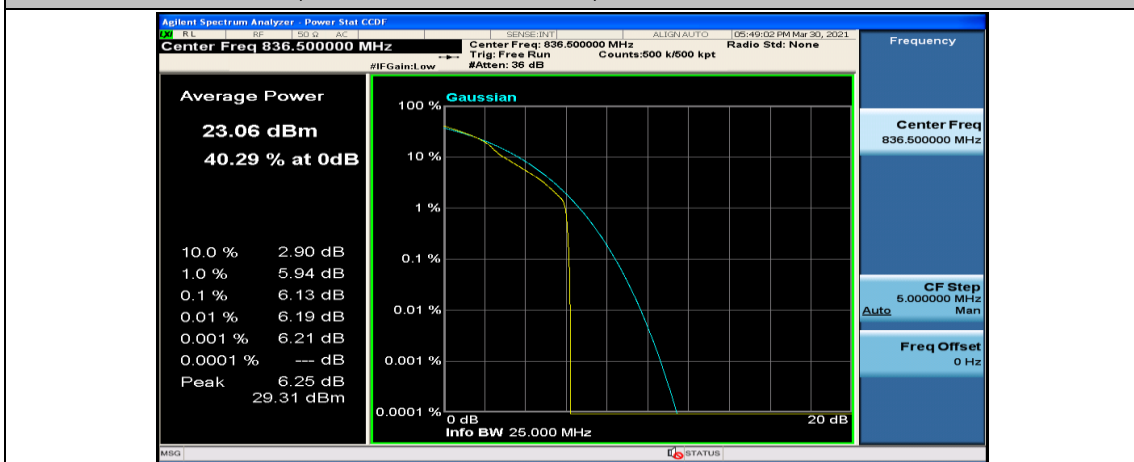

(Channel Bandwidth: 5 MHz)_MCH_16QAM_1RB#0