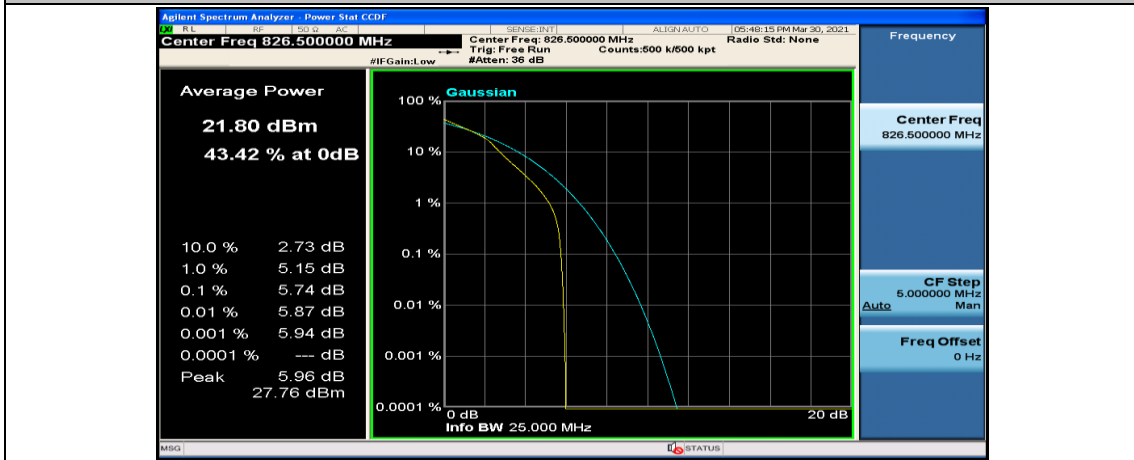

(Channel Bandwidth: 5 MHz)_HCH_QPSK_12RB#13

(Channel Bandwidth: 5 MHz)_HCH_QPSK_25RB#0

(Channel Bandwidth: 5 MHz)_LCH_16QAM_12RB#6

(Channel Bandwidth: 5 MHz)_LCH_16QAM_12RB#13

(Channel Bandwidth: 5 MHz)_LCH_16QAM_25RB#0