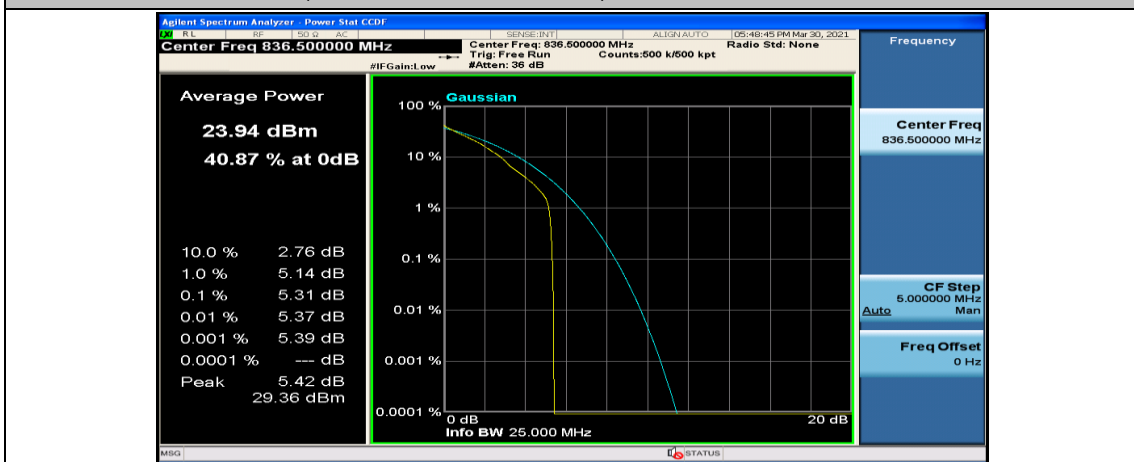

Channel Bandwidth: 5 MHz

(Channel Bandwidth: 5 MHz)_LCH_QPSK_12RB#6

(Channel Bandwidth: 5 MHz)_LCH_QPSK_12RB#13

(Channel Bandwidth: 5 MHz)_LCH_QPSK_25RB#0

(Channel Bandwidth: 5 MHz)_MCH_QPSK_1RB#0

(Channel Bandwidth: 5 MHz)_MCH_QPSK_1RB#12