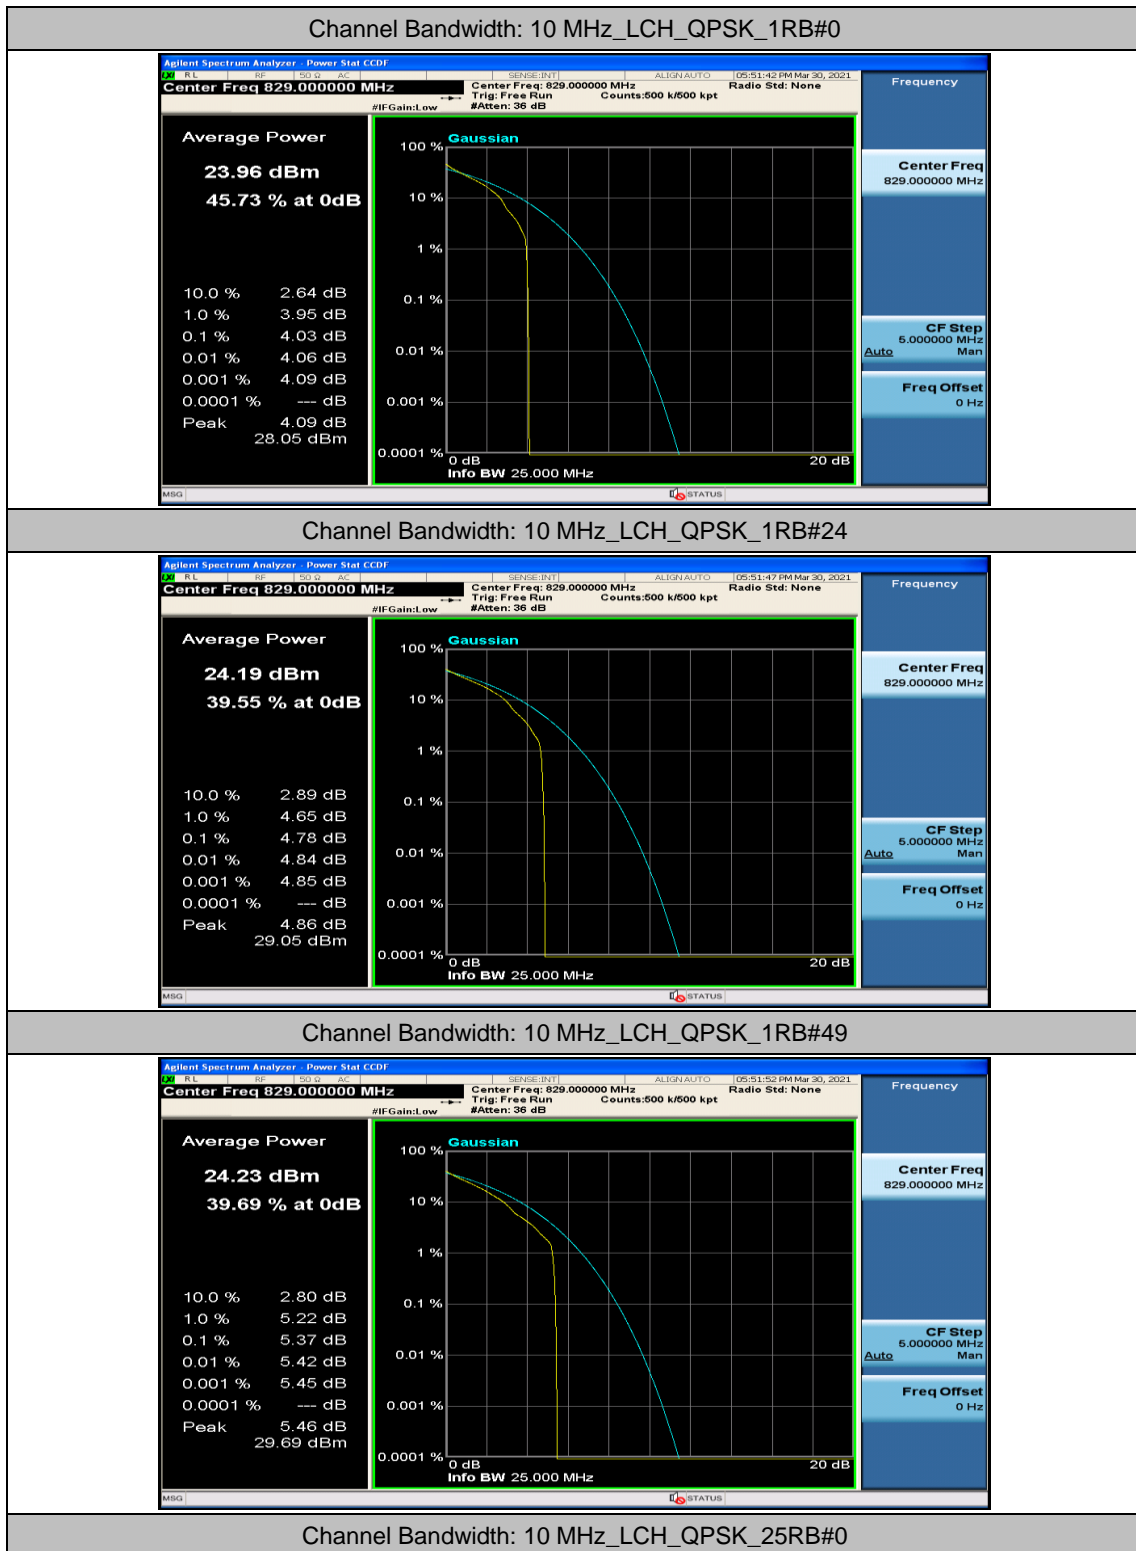

(Channel Bandwidth: 5 MHz)_HCH_16QAM_12RB#0

(Channel Bandwidth: 5 MHz)_HCH_16QAM_12RB#6

(Channel Bandwidth: 5 MHz)_HCH_16QAM_12RB#13

(Channel Bandwidth: 5 MHz)_HCH_16QAM_25RB#0

Channel Bandwidth: 10 MHz

Channel Bandwidth: 10 MHz_HCH_QPSK_1RB#49