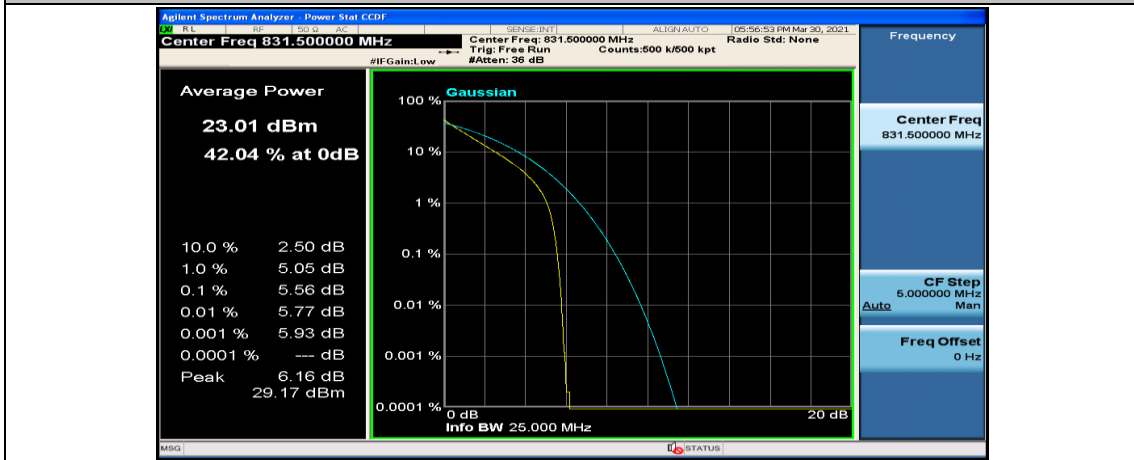

(Channel Bandwidth:15 MHz)_LCH_QPSK_37RB#18