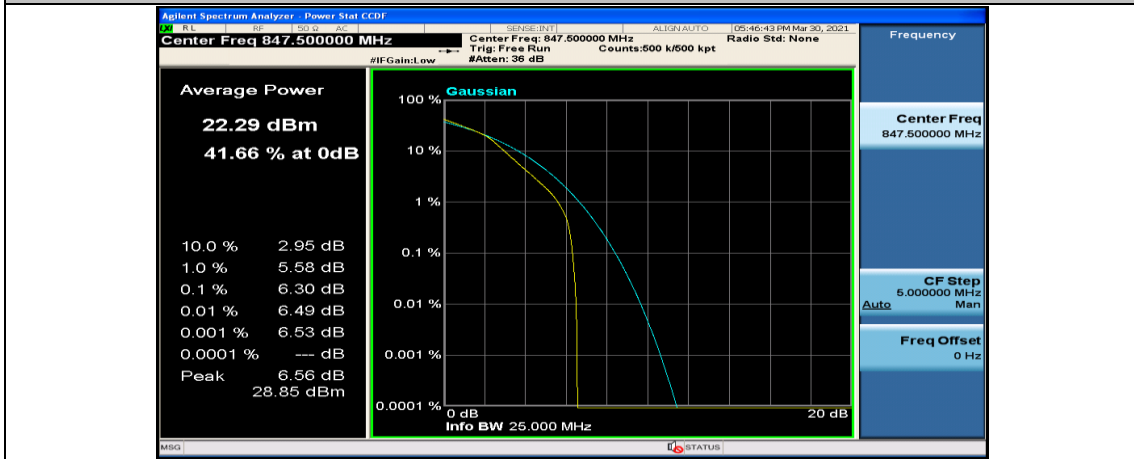

(Channel Bandwidth: 3 MHz)_HCH_16QAM_1RB#14

(Channel Bandwidth: 3 MHz)_HCH_16QAM_8RB#0

(Channel Bandwidth: 3 MHz)_HCH_16QAM_8RB#4

(Channel Bandwidth: 3 MHz)_HCH_16QAM_8RB#7

(Channel Bandwidth: 3 MHz)_HCH_16QAM_15RB#0

Channel Bandwidth: 5 MHz

(Channel Bandwidth: 5 MHz)_LCH_QPSK_12RB#6

(Channel Bandwidth: 5 MHz)_LCH_QPSK_12RB#13

(Channel Bandwidth: 5 MHz)_LCH_QPSK_25RB#0

(Channel Bandwidth: 5 MHz)_MCH_QPSK_1RB#0

(Channel Bandwidth: 5 MHz)_MCH_QPSK_1RB#12