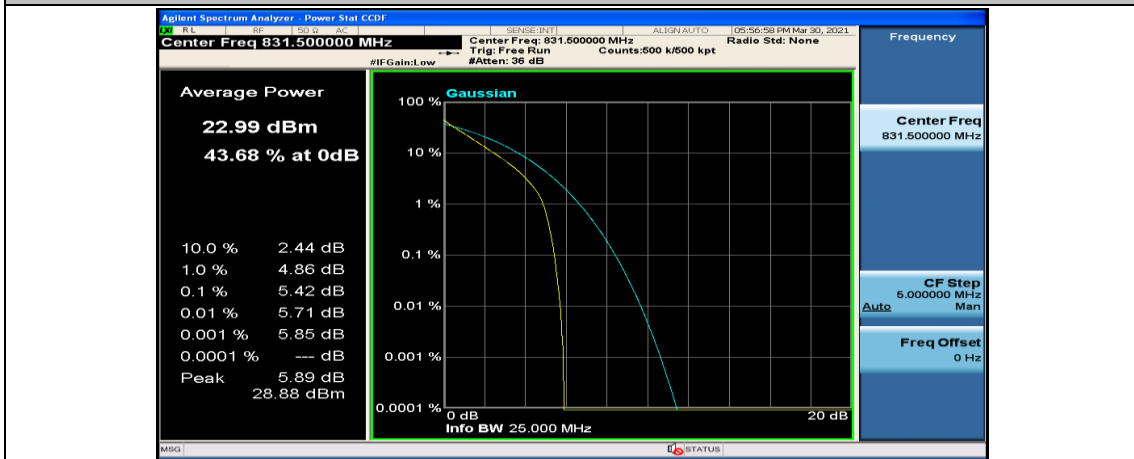

Channel Bandwidth: 15 MHz

(Channel Bandwidth:15 MHz)_LCH_QPSK_37RB#18

(Channel Bandwidth:15 MHz)_LCH_QPSK_37RB#38

(Channel Bandwidth:15 MHz)_LCH_QPSK_75RB#0