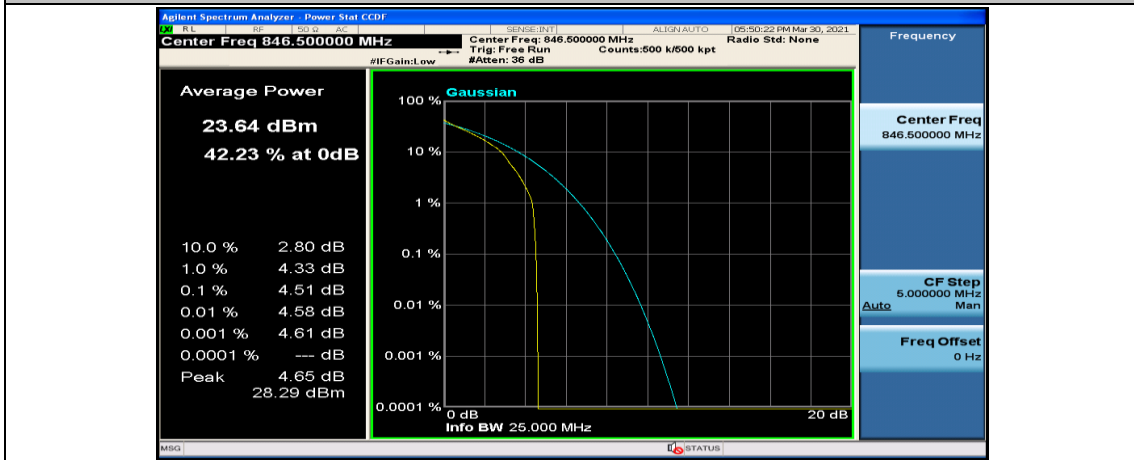

Channel Bandwidth: 5 MHz

(Channel Bandwidth: 5 MHz)_LCH_QPSK_12RB#6

(Channel Bandwidth: 5 MHz)_LCH_QPSK_12RB#13

(Channel Bandwidth: 5 MHz)_LCH_QPSK_25RB#0

(Channel Bandwidth: 5 MHz)_MCH_QPSK_1RB#0

(Channel Bandwidth: 5 MHz)_MCH_QPSK_1RB#12

(Channel Bandwidth: 5 MHz)_MCH_QPSK_1RB#24

(Channel Bandwidth: 5 MHz)_MCH_QPSK_12RB#0

(Channel Bandwidth: 5 MHz)_MCH_QPSK_12RB#6

(Channel Bandwidth: 5 MHz)_MCH_QPSK_12RB#13

(Channel Bandwidth: 5 MHz)_MCH_QPSK_25RB#0

(Channel Bandwidth: 5 MHz)_HCH_QPSK_1RB#0

(Channel Bandwidth: 5 MHz)_HCH_QPSK_1RB#12

(Channel Bandwidth: 5 MHz)_HCH_QPSK_1RB#24

(Channel Bandwidth: 5 MHz)_HCH_QPSK_12RB#0

(Channel Bandwidth: 5 MHz)_HCH_QPSK_12RB#6