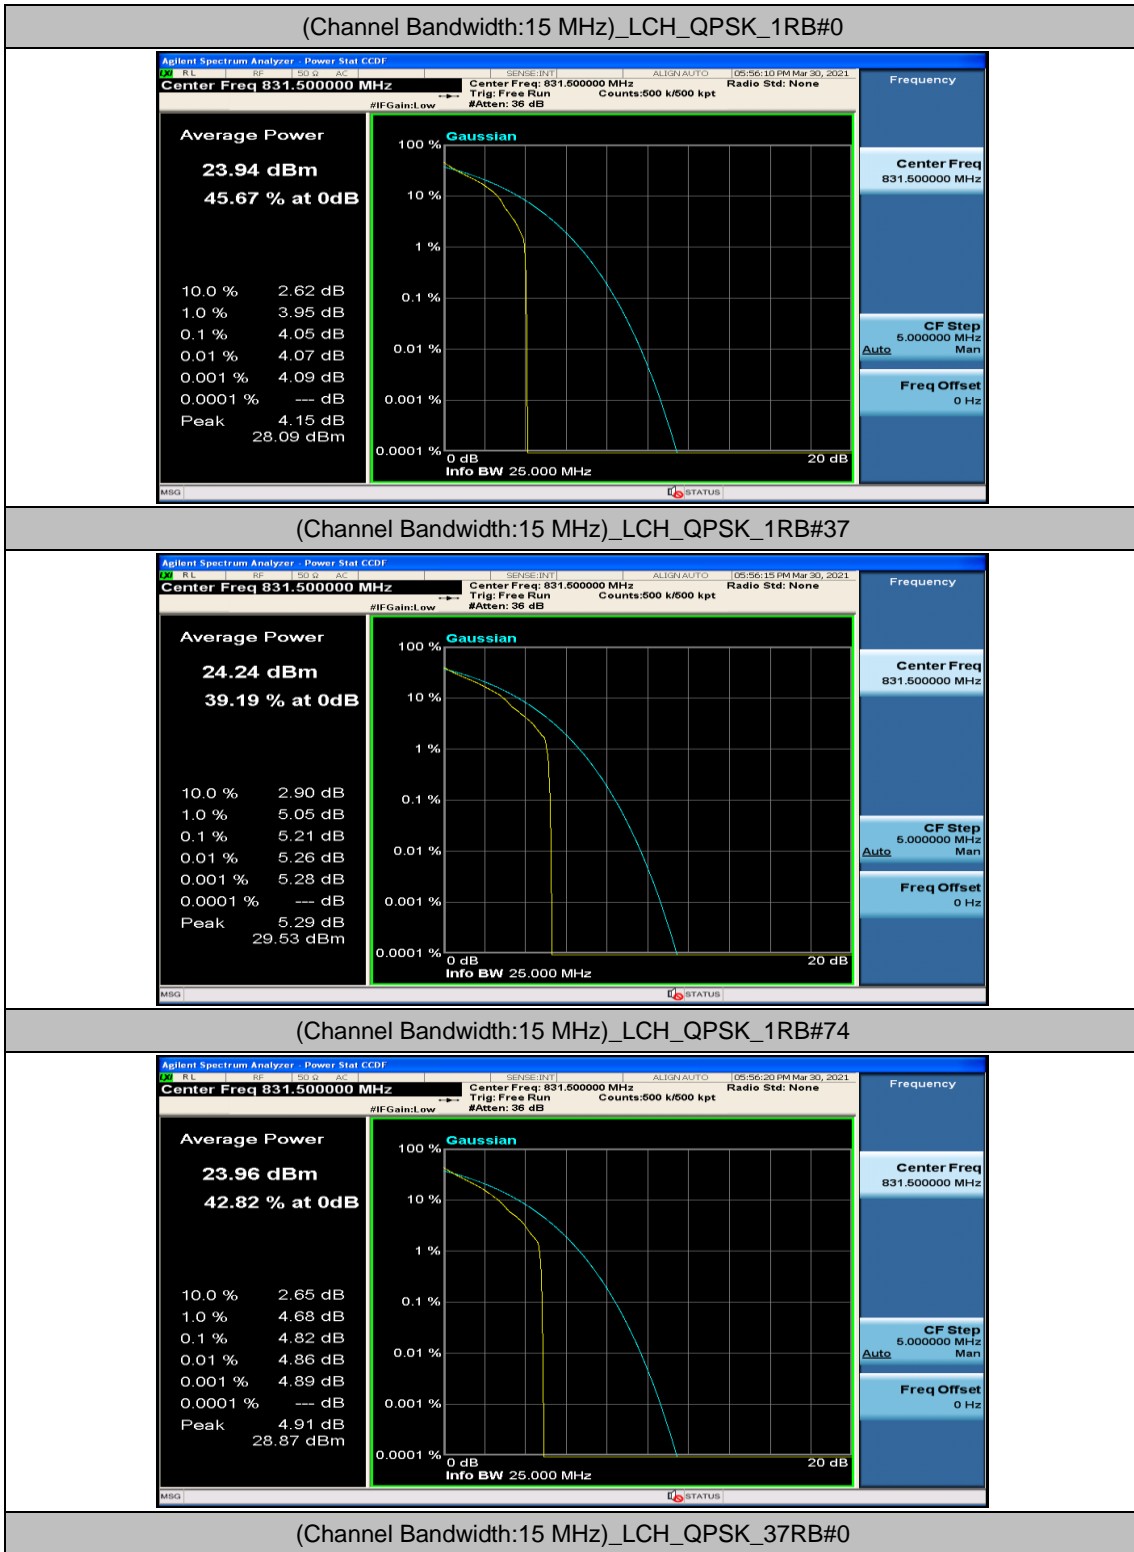

Channel Bandwidth: 15 MHz