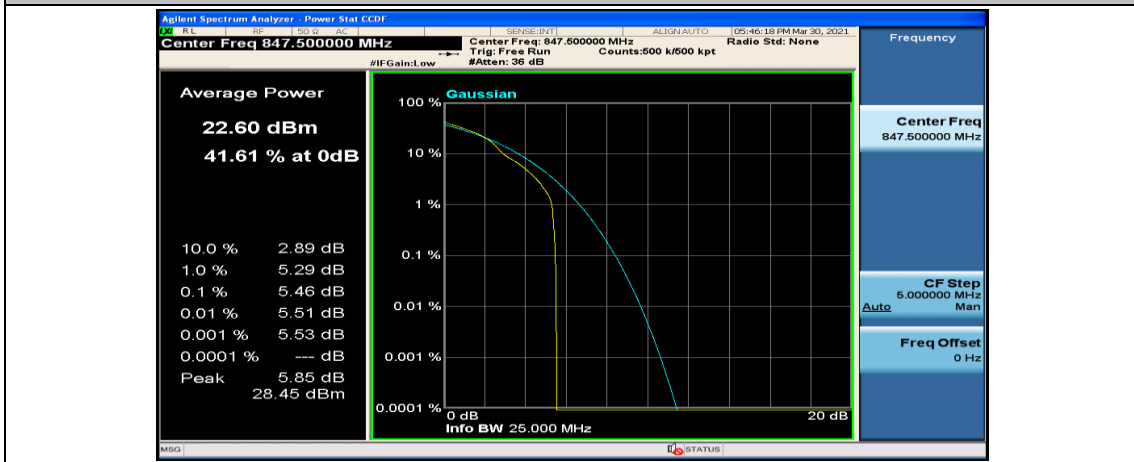

(Channel Bandwidth: 3 MHz)_HCH_16QAM_1RB#14

(Channel Bandwidth: 3 MHz)_HCH_16QAM_8RB#0

(Channel Bandwidth: 3 MHz)_HCH_16QAM_8RB#4

(Channel Bandwidth: 3 MHz)_HCH_16QAM_8RB#7

(Channel Bandwidth: 3 MHz)_HCH_16QAM_15RB#0

Channel Bandwidth: 5 MHz

(Channel Bandwidth: 5 MHz)_LCH_QPSK_12RB#6

(Channel Bandwidth: 5 MHz)_LCH_QPSK_12RB#13

(Channel Bandwidth: 5 MHz)_LCH_QPSK_25RB#0

(Channel Bandwidth: 5 MHz)_MCH_QPSK_1RB#0

(Channel Bandwidth: 5 MHz)_MCH_QPSK_1RB#12