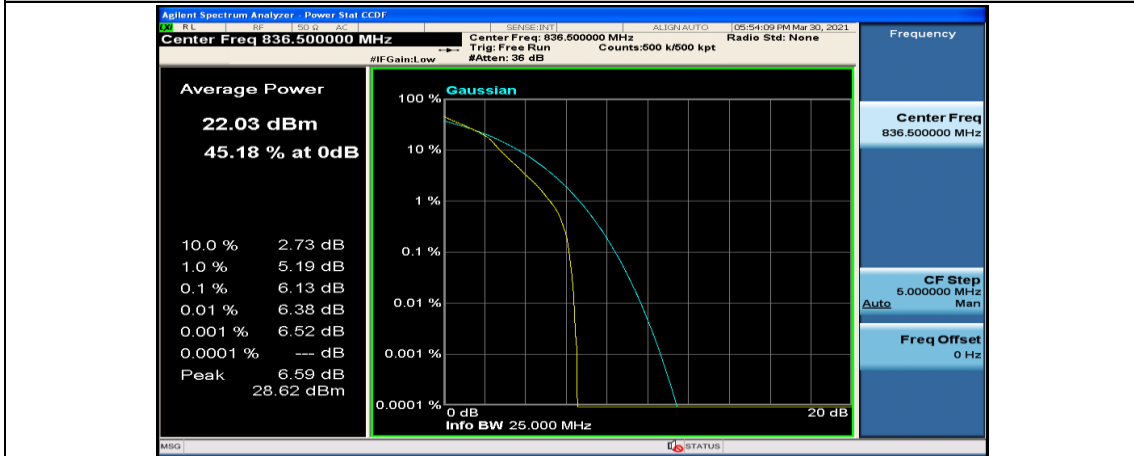

Channel Bandwidth: 10 MHz_MCH_16QAM_25RB#12