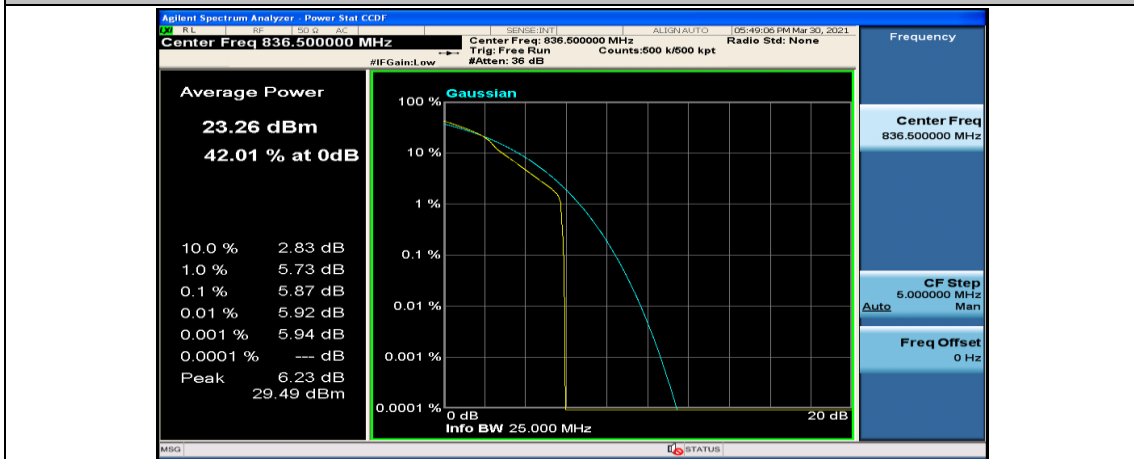

(Channel Bandwidth: 5 MHz)_MCH_16QAM_1RB#12