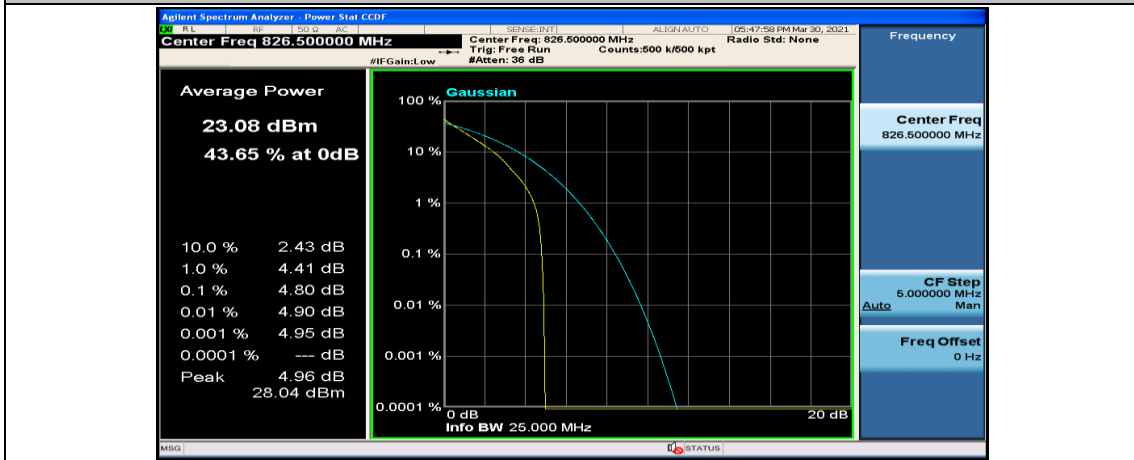

(Channel Bandwidth: 3 MHz)_HCH_16QAM_1RB#14

(Channel Bandwidth: 3 MHz)_HCH_16QAM_8RB#0

(Channel Bandwidth: 3 MHz)_HCH_16QAM_8RB#4

(Channel Bandwidth: 3 MHz)_HCH_16QAM_8RB#7

(Channel Bandwidth: 3 MHz)_HCH_16QAM_15RB#0

Channel Bandwidth: 5 MHz

(Channel Bandwidth: 5 MHz)_LCH_QPSK_12RB#6

(Channel Bandwidth: 5 MHz)_LCH_QPSK_12RB#13

(Channel Bandwidth: 5 MHz)_LCH_QPSK_25RB#0

(Channel Bandwidth: 5 MHz)_MCH_QPSK_1RB#0

(Channel Bandwidth: 5 MHz)_MCH_QPSK_1RB#12