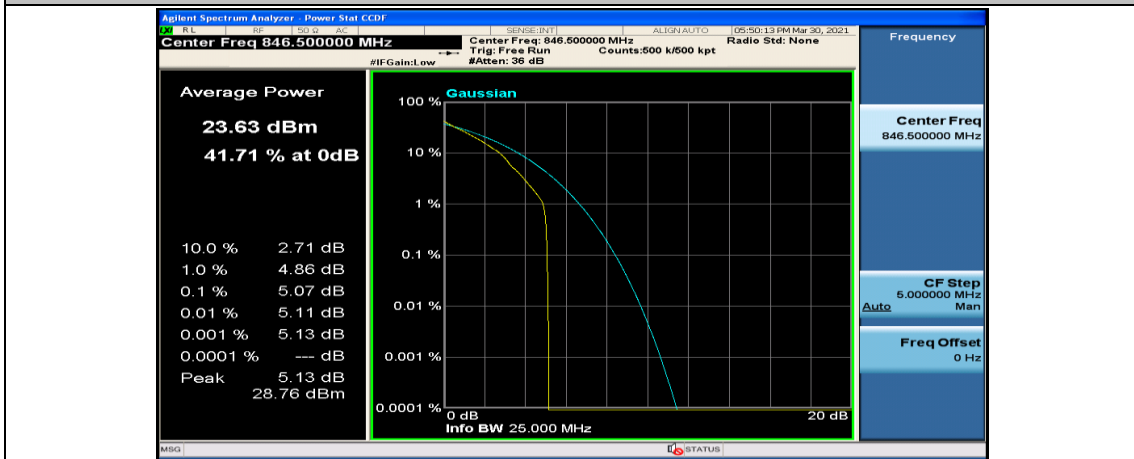

(Channel Bandwidth: 5 MHz)_HCH_QPSK_1RB#0