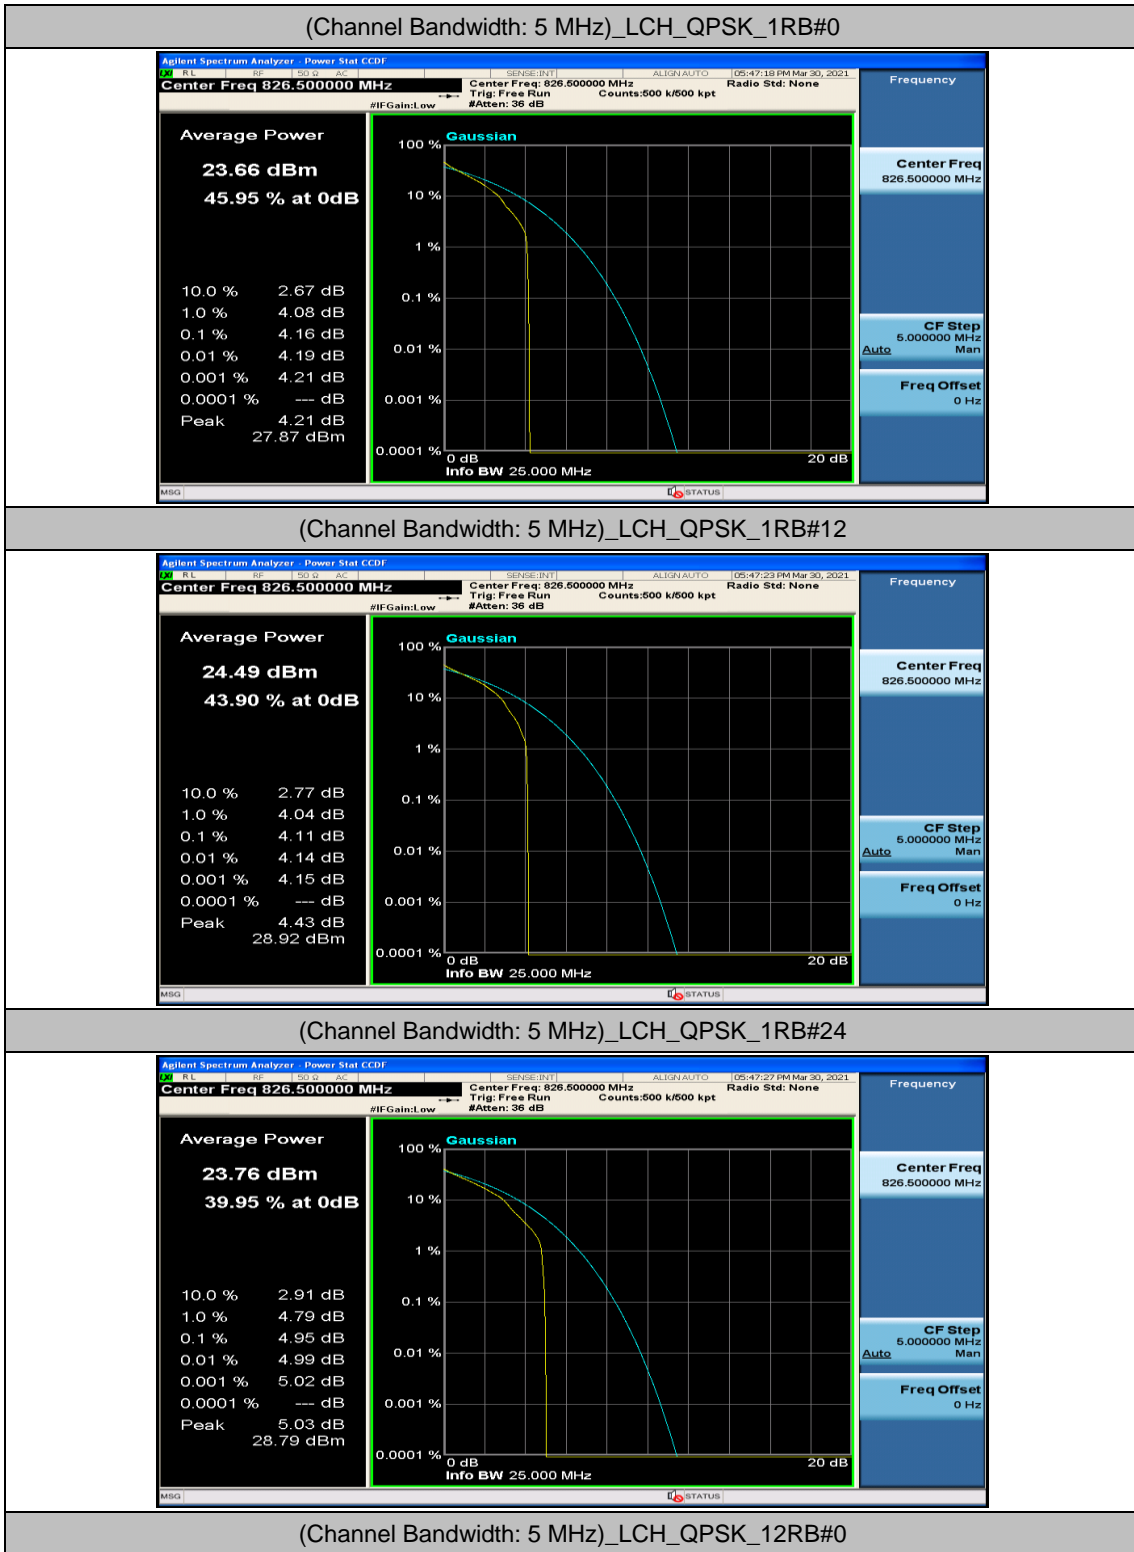

(Channel Bandwidth: 3 MHz)_HCH_16QAM_1RB#14

(Channel Bandwidth: 3 MHz)_HCH_16QAM_8RB#0

(Channel Bandwidth: 3 MHz)_HCH_16QAM_8RB#4

(Channel Bandwidth: 3 MHz)_HCH_16QAM_8RB#7

(Channel Bandwidth: 3 MHz)_HCH_16QAM_15RB#0

Channel Bandwidth: 5 MHz

(Channel Bandwidth: 5 MHz)_LCH_QPSK_12RB#6

(Channel Bandwidth: 5 MHz)_LCH_QPSK_12RB#13

(Channel Bandwidth: 5 MHz)_LCH_QPSK_25RB#0

(Channel Bandwidth: 5 MHz)_MCH_QPSK_1RB#0

(Channel Bandwidth: 5 MHz)_MCH_QPSK_1RB#12