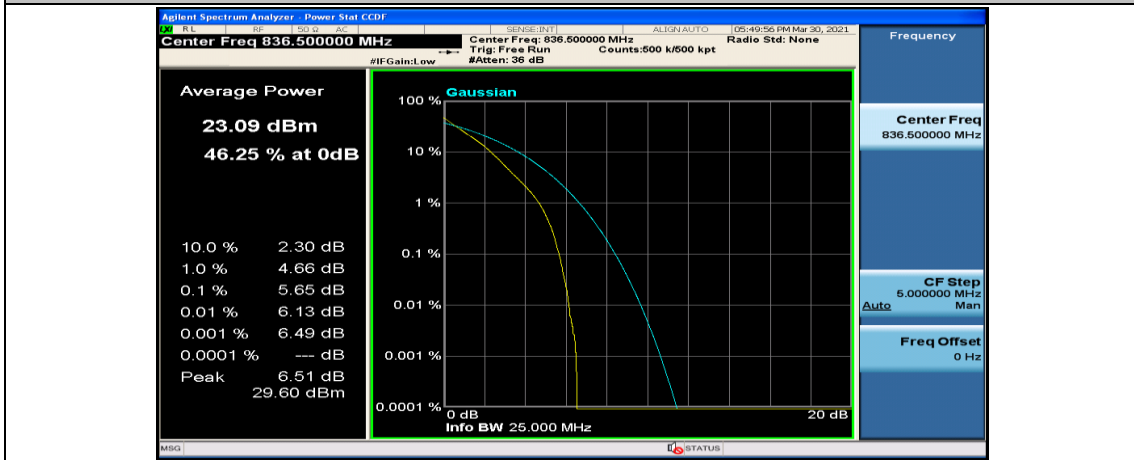

Channel Bandwidth: 5 MHz

(Channel Bandwidth: 5 MHz)_LCH_QPSK_12RB#6

(Channel Bandwidth: 5 MHz)_LCH_QPSK_12RB#13

(Channel Bandwidth: 5 MHz)_LCH_QPSK_25RB#0

(Channel Bandwidth: 5 MHz)_MCH_QPSK_1RB#0

(Channel Bandwidth: 5 MHz)_MCH_QPSK_1RB#12

(Channel Bandwidth: 5 MHz)_MCH_QPSK_1RB#24

(Channel Bandwidth: 5 MHz)_MCH_QPSK_12RB#0

(Channel Bandwidth: 5 MHz)_MCH_QPSK_12RB#6

(Channel Bandwidth: 5 MHz)_MCH_QPSK_12RB#13

(Channel Bandwidth: 5 MHz)_MCH_QPSK_25RB#0