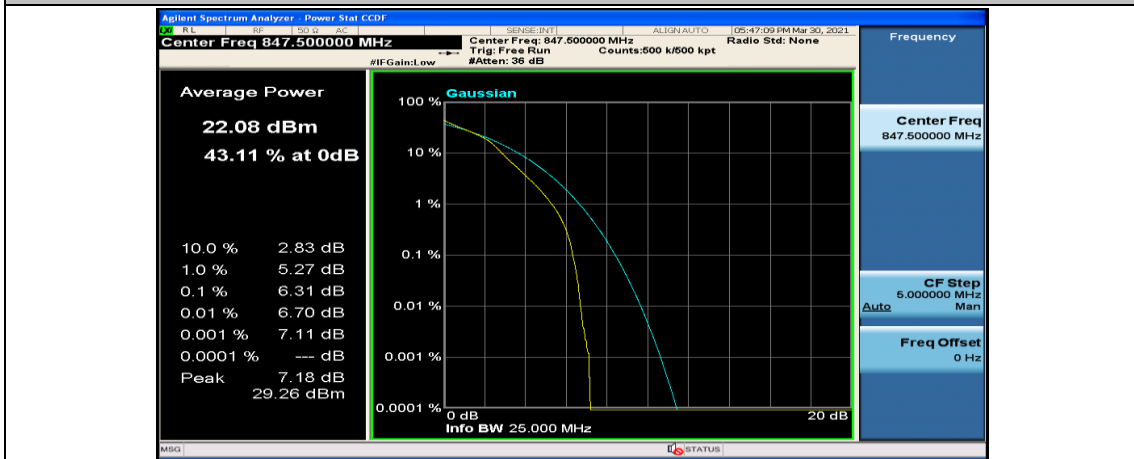

(Channel Bandwidth: 3 MHz)_HCH_16QAM_1RB#14

(Channel Bandwidth: 3 MHz)_HCH_16QAM_8RB#0

(Channel Bandwidth: 3 MHz)_HCH_16QAM_8RB#4

(Channel Bandwidth: 3 MHz)_HCH_16QAM_8RB#7

(Channel Bandwidth: 3 MHz)_HCH_16QAM_15RB#0

Channel Bandwidth: 5 MHz

(Channel Bandwidth: 5 MHz)_LCH_QPSK_12RB#6

(Channel Bandwidth: 5 MHz)_LCH_QPSK_12RB#13

(Channel Bandwidth: 5 MHz)_LCH_QPSK_25RB#0

(Channel Bandwidth: 5 MHz)_MCH_QPSK_1RB#0

(Channel Bandwidth: 5 MHz)_MCH_QPSK_1RB#12