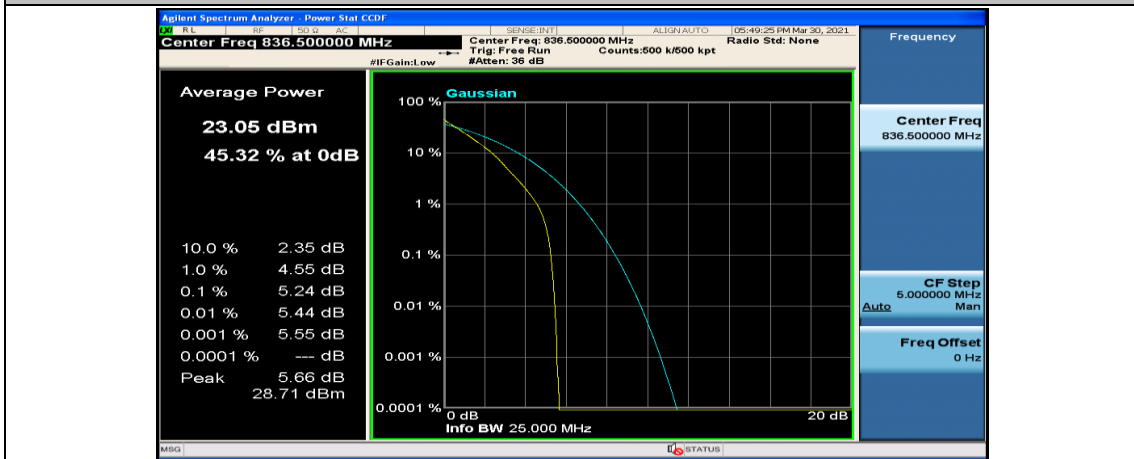

Channel Bandwidth: 5 MHz

(Channel Bandwidth: 5 MHz)_LCH_QPSK_12RB#6

(Channel Bandwidth: 5 MHz)_LCH_QPSK_12RB#13

(Channel Bandwidth: 5 MHz)_LCH_QPSK_25RB#0

(Channel Bandwidth: 5 MHz)_MCH_QPSK_1RB#0

(Channel Bandwidth: 5 MHz)_MCH_QPSK_1RB#12

(Channel Bandwidth: 5 MHz)_MCH_QPSK_1RB#24

(Channel Bandwidth: 5 MHz)_MCH_QPSK_12RB#0

(Channel Bandwidth: 5 MHz)_MCH_QPSK_12RB#6

(Channel Bandwidth: 5 MHz)_MCH_QPSK_12RB#13

(Channel Bandwidth: 5 MHz)_MCH_QPSK_25RB#0