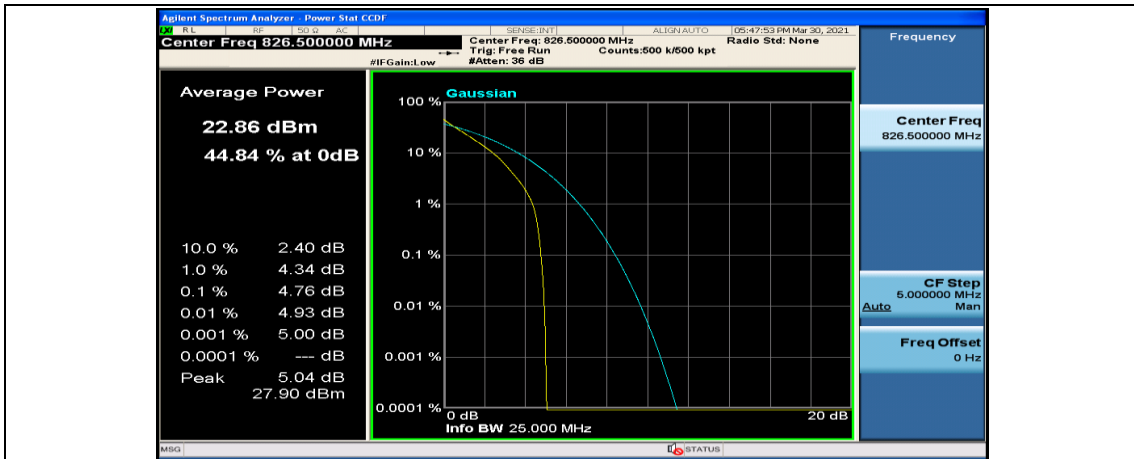

(Channel Bandwidth: 3 MHz)_HCH_16QAM_1RB#14

(Channel Bandwidth: 3 MHz)_HCH_16QAM_8RB#0

(Channel Bandwidth: 3 MHz)_HCH_16QAM_8RB#4

(Channel Bandwidth: 3 MHz)_HCH_16QAM_8RB#7

(Channel Bandwidth: 3 MHz)_HCH_16QAM_15RB#0

Channel Bandwidth: 5 MHz

(Channel Bandwidth: 5 MHz)_LCH_QPSK_12RB#6

(Channel Bandwidth: 5 MHz)_LCH_QPSK_12RB#13

(Channel Bandwidth: 5 MHz)_LCH_QPSK_25RB#0

(Channel Bandwidth: 5 MHz)_MCH_QPSK_1RB#0

(Channel Bandwidth: 5 MHz)_MCH_QPSK_1RB#12