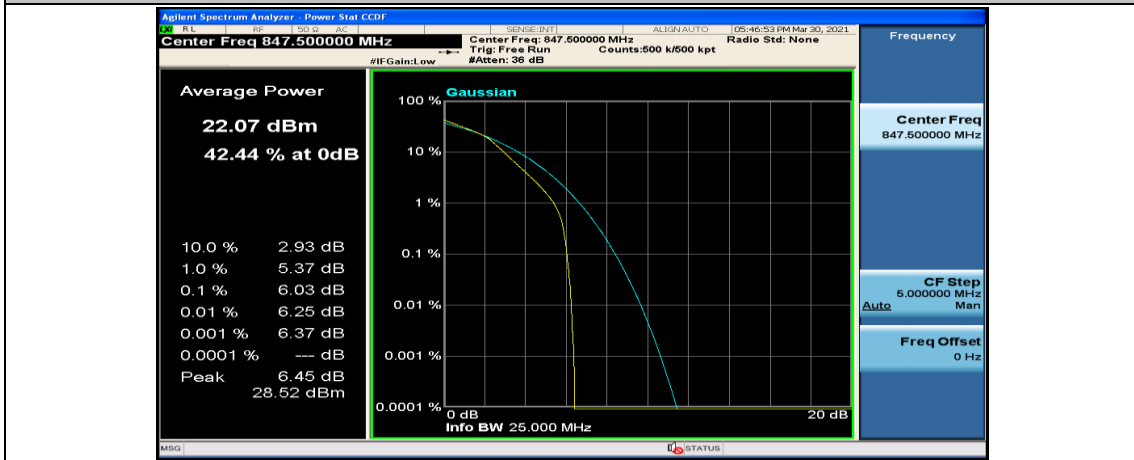

(Channel Bandwidth: 3 MHz)_HCH_16QAM_1RB#14

(Channel Bandwidth: 3 MHz)_HCH_16QAM_8RB#0

(Channel Bandwidth: 3 MHz)_HCH_16QAM_8RB#4

(Channel Bandwidth: 3 MHz)_HCH_16QAM_8RB#7

(Channel Bandwidth: 3 MHz)_HCH_16QAM_15RB#0

Channel Bandwidth: 5 MHz

(Channel Bandwidth: 5 MHz)_LCH_QPSK_12RB#6

(Channel Bandwidth: 5 MHz)_LCH_QPSK_12RB#13

(Channel Bandwidth: 5 MHz)_LCH_QPSK_25RB#0

(Channel Bandwidth: 5 MHz)_MCH_QPSK_1RB#0

(Channel Bandwidth: 5 MHz)_MCH_QPSK_1RB#12