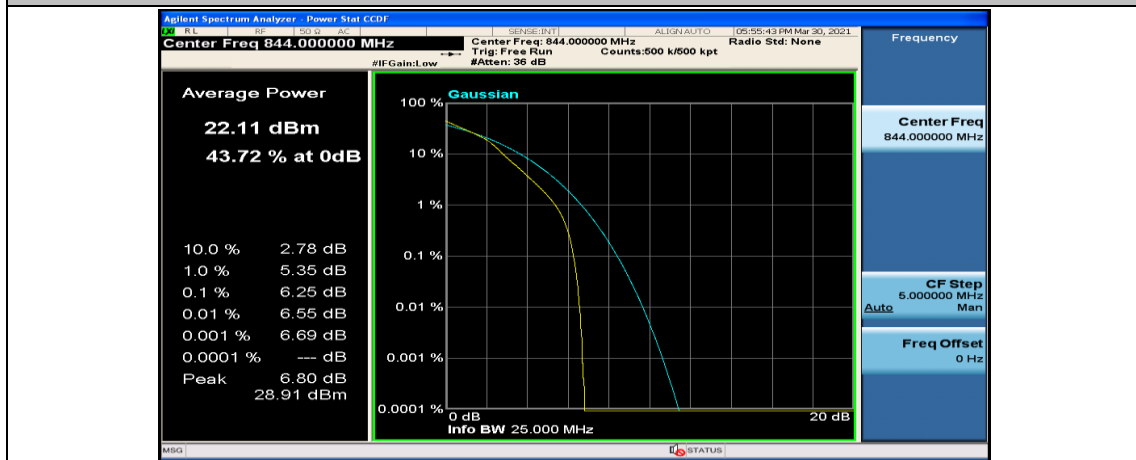

Channel Bandwidth: 10 MHz_MCH_16QAM_25RB#0

Channel Bandwidth: 10 MHz_MCH_16QAM_25RB#12

Channel Bandwidth: 10 MHz_MCH_16QAM_25RB#25

Channel Bandwidth: 10 MHz_HCH_16QAM_25RB#25

Channel Bandwidth: 10 MHz_HCH_16QAM_50RB#0