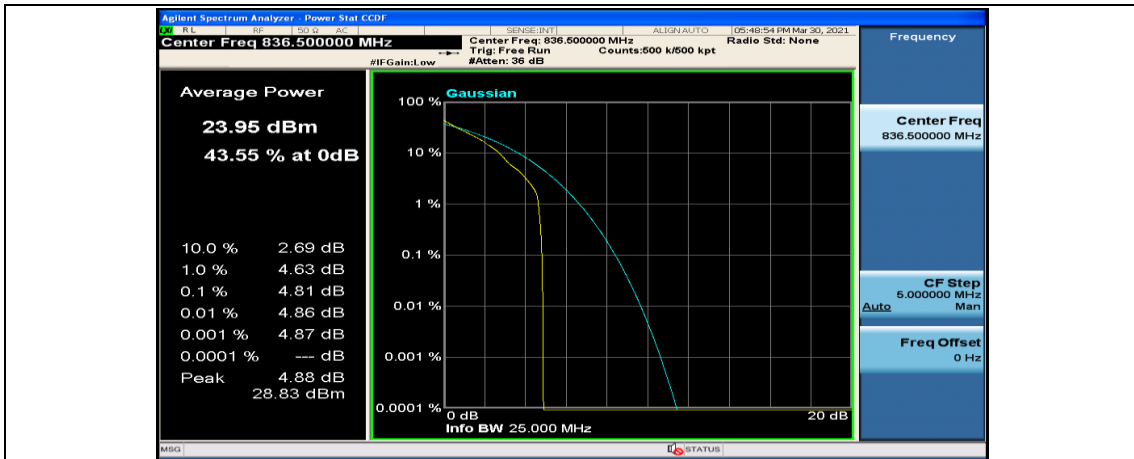

(Channel Bandwidth: 5 MHz)_MCH_QPSK_1RB#24