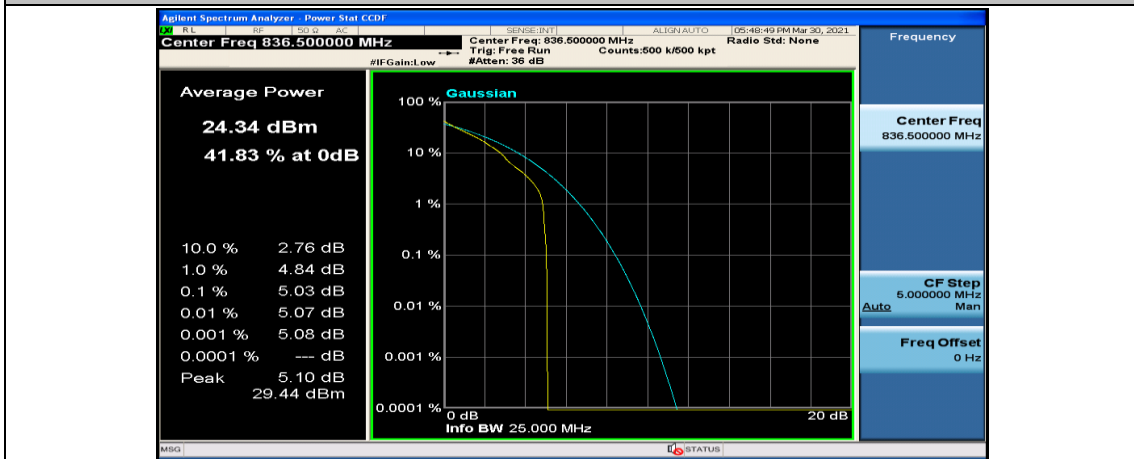

Channel Bandwidth: 5 MHz

(Channel Bandwidth: 5 MHz)_LCH_QPSK_12RB#6

(Channel Bandwidth: 5 MHz)_LCH_QPSK_12RB#13

(Channel Bandwidth: 5 MHz)_LCH_QPSK_25RB#0

(Channel Bandwidth: 5 MHz)_MCH_QPSK_1RB#0

(Channel Bandwidth: 5 MHz)_MCH_QPSK_1RB#12

(Channel Bandwidth: 5 MHz)_MCH_QPSK_1RB#24

(Channel Bandwidth: 5 MHz)_MCH_QPSK_12RB#0

(Channel Bandwidth: 5 MHz)_MCH_QPSK_12RB#6

(Channel Bandwidth: 5 MHz)_MCH_QPSK_12RB#13

(Channel Bandwidth: 5 MHz)_MCH_QPSK_25RB#0