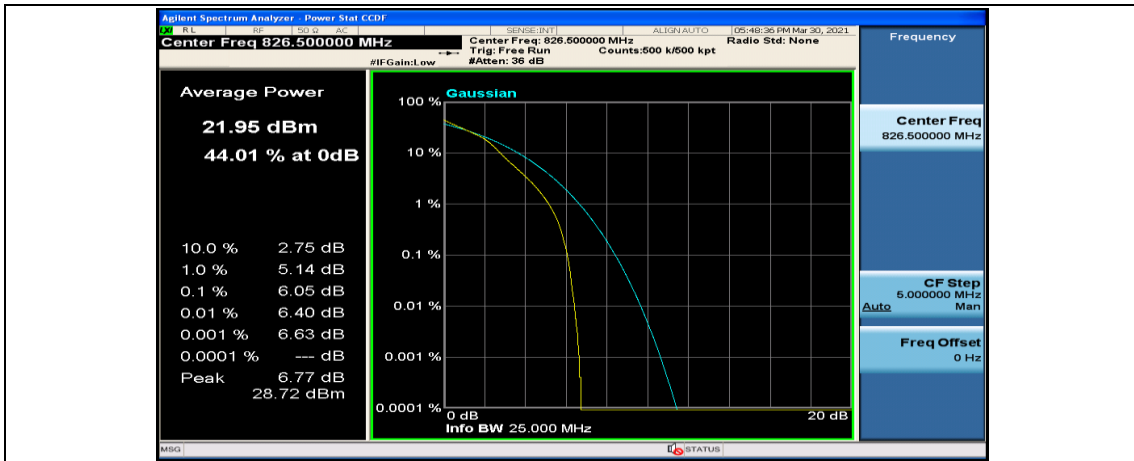

(Channel Bandwidth: 5 MHz)_HCH_QPSK_12RB#13

(Channel Bandwidth: 5 MHz)_HCH_QPSK_25RB#0

(Channel Bandwidth: 5 MHz)_LCH_16QAM_12RB#6

(Channel Bandwidth: 5 MHz)_LCH_16QAM_12RB#13

(Channel Bandwidth: 5 MHz)_LCH_16QAM_25RB#0