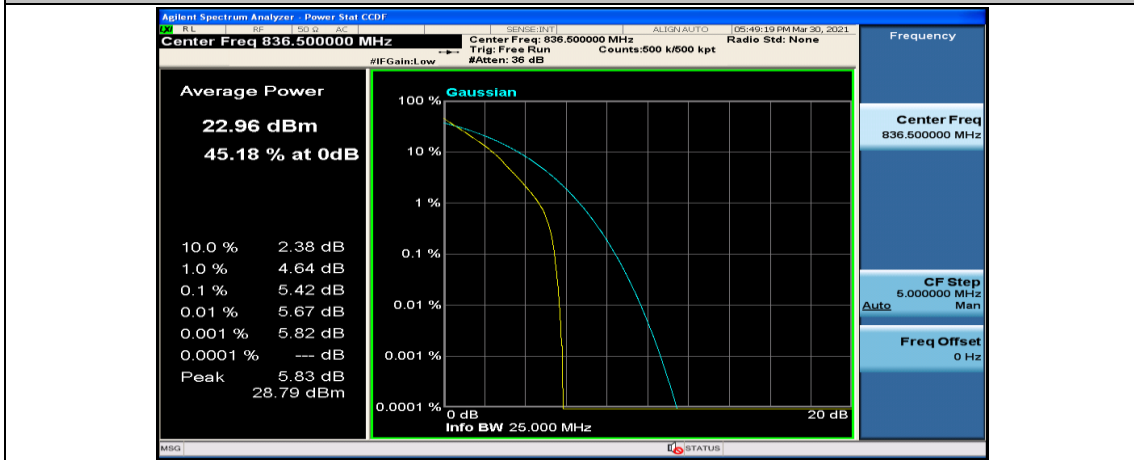

(Channel Bandwidth: 5 MHz)_MCH_QPSK_12RB#0