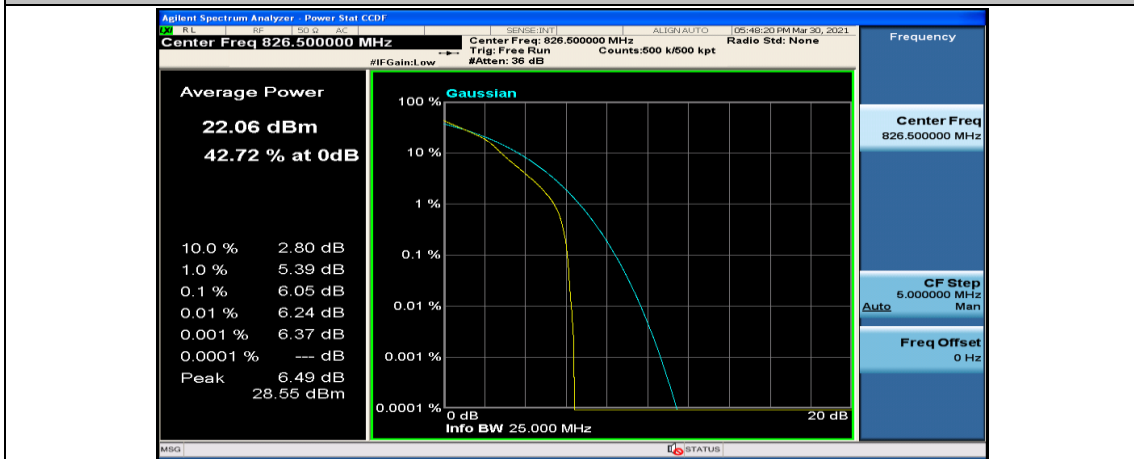

(Channel Bandwidth: 5 MHz)_HCH_QPSK_12RB#13

(Channel Bandwidth: 5 MHz)_HCH_QPSK_25RB#0

(Channel Bandwidth: 5 MHz)_LCH_16QAM_12RB#6

(Channel Bandwidth: 5 MHz)_LCH_16QAM_12RB#13

(Channel Bandwidth: 5 MHz)_LCH_16QAM_25RB#0