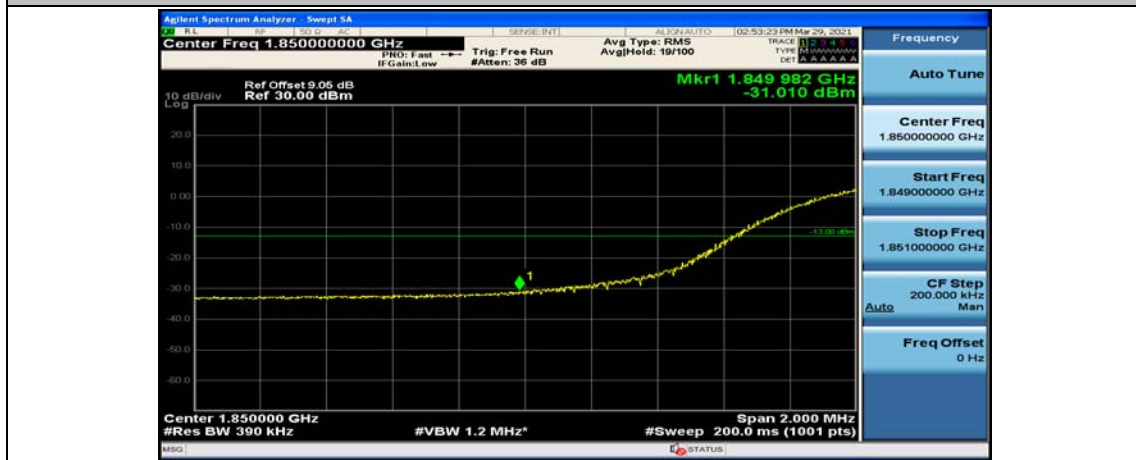

(Channel Bandwidth:20 MHz)_LCH_16QAM_100RB#0