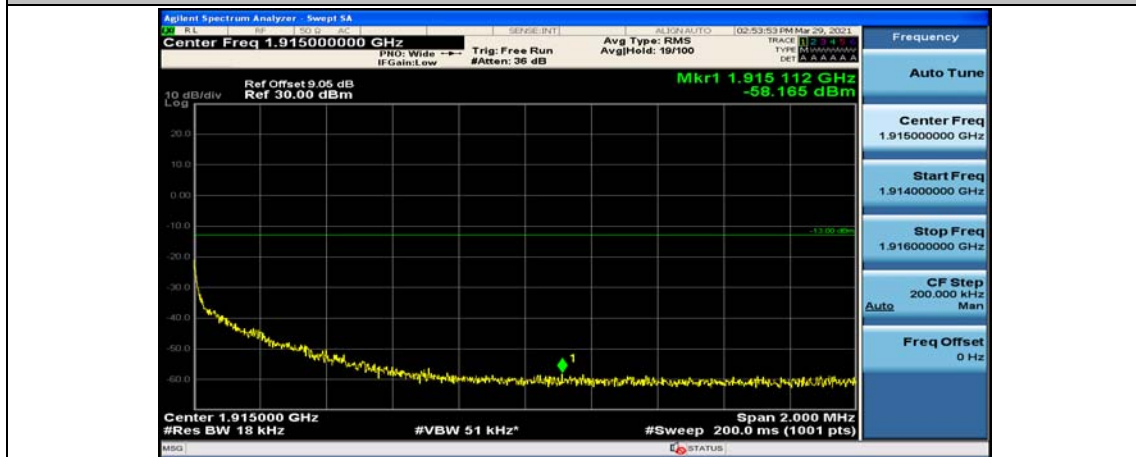

(Channel Bandwidth:20 MHz)_LCH_16QAM_50RB#25

(Channel Bandwidth:20 MHz)_LCH_16QAM_50RB#50

(Channel Bandwidth:20 MHz)_LCH_16QAM_100RB#0

(Channel Bandwidth:20 MHz)_HCH_16QAM_1RB#0

(Channel Bandwidth:20 MHz)_HCH_16QAM_1RB#49