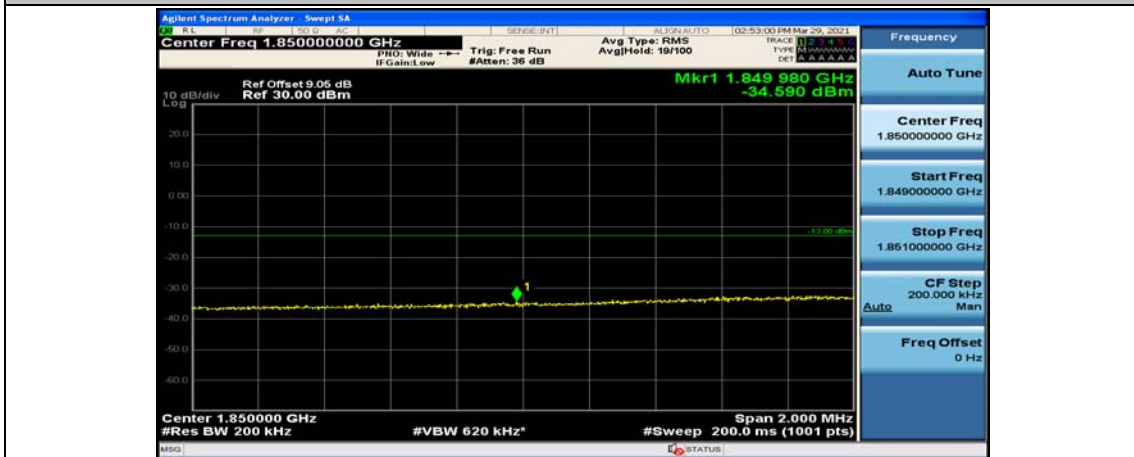

(Channel Bandwidth:20 MHz)_LCH_16QAM_50RB#25