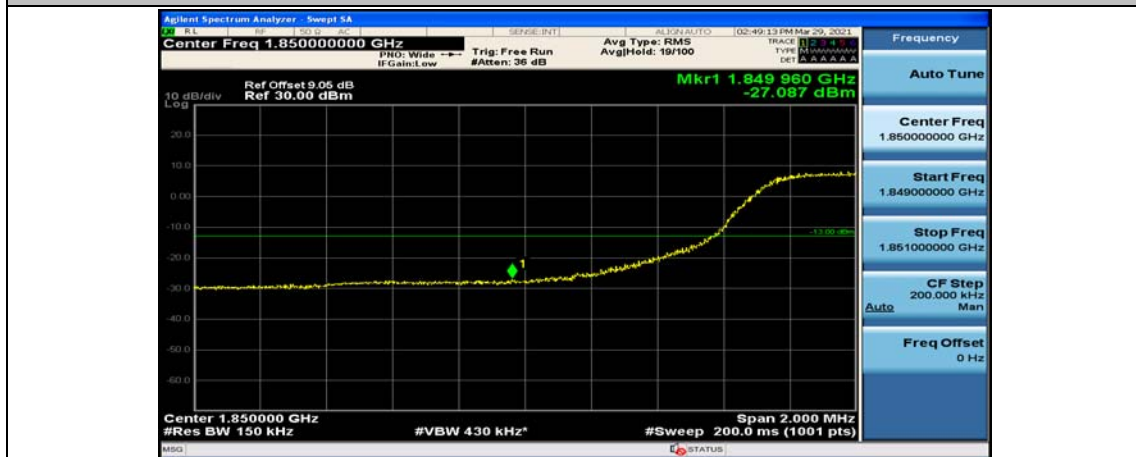

Channel Bandwidth: 10 MHz_LCH_16QAM_25RB#25

Channel Bandwidth: 10 MHz_LCH_16QAM_50RB#0

Channel Bandwidth: 15 MHz

(Channel Bandwidth:15 MHz)_LCH_QPSK_1RB#74

(Channel Bandwidth:15 MHz)_LCH_QPSK_37RB#0

(Channel Bandwidth:15 MHz)_LCH_QPSK_37RB#18