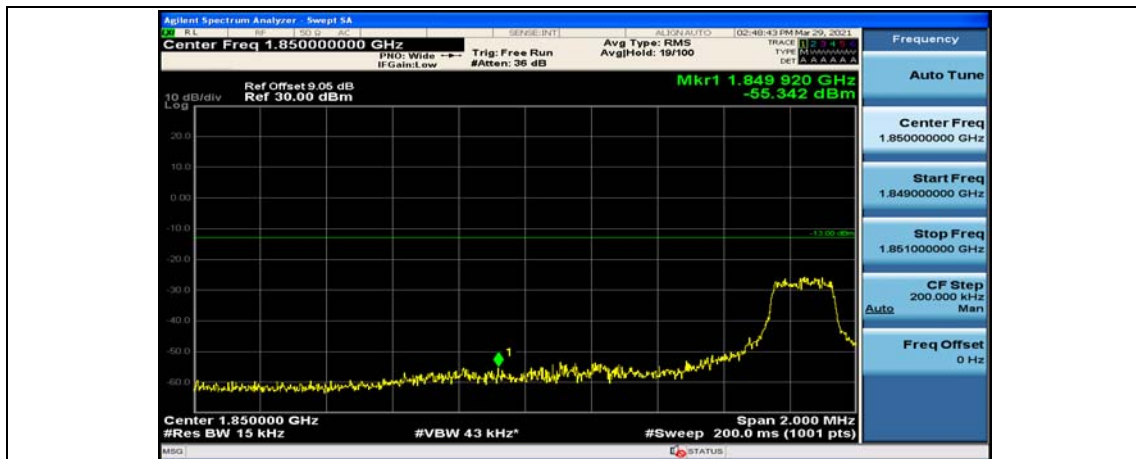

Channel Bandwidth: 10 MHz_LCH_16QAM_25RB#25

Channel Bandwidth: 10 MHz_LCH_16QAM_50RB#0

Channel Bandwidth: 15 MHz

(Channel Bandwidth:15 MHz)_LCH_QPSK_1RB#74

(Channel Bandwidth:15 MHz)_LCH_QPSK_37RB#0

(Channel Bandwidth:15 MHz)_LCH_QPSK_37RB#18