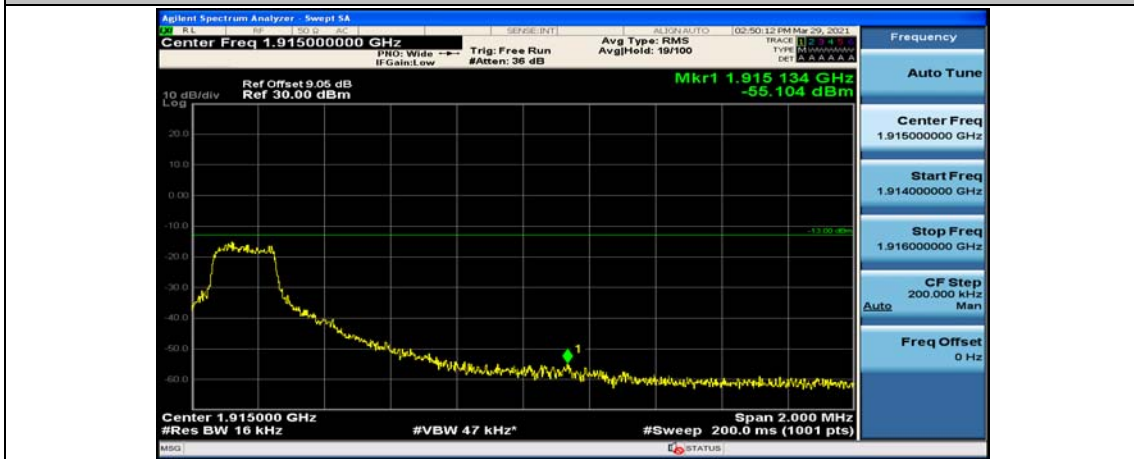

(Channel Bandwidth:15 MHz)_HCH_QPSK_1RB#0