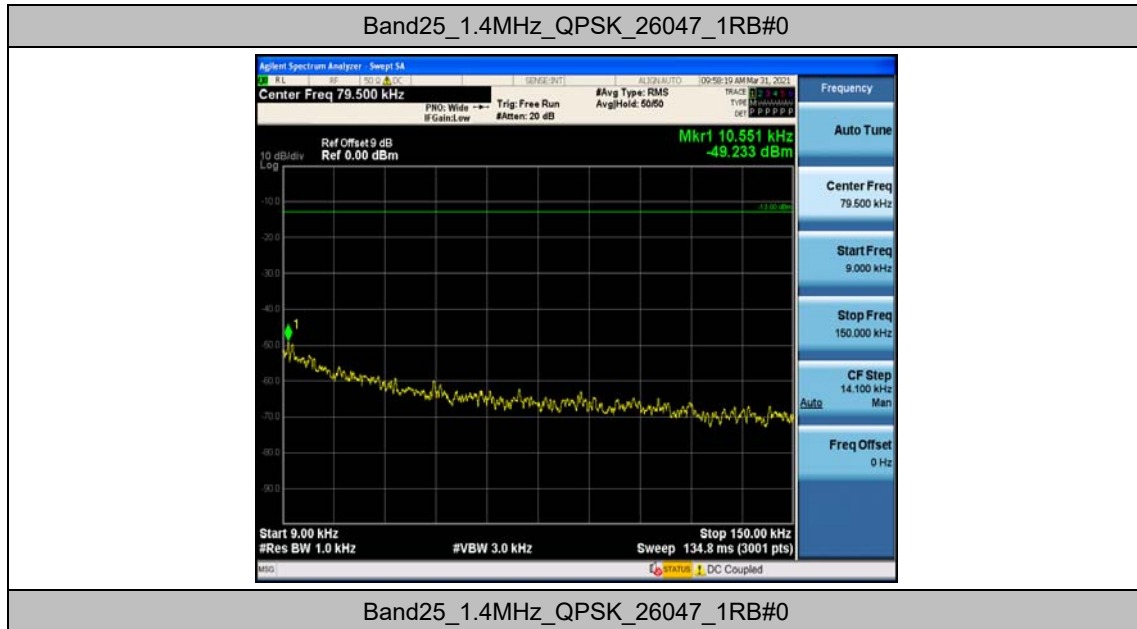

Band25	20MHz	QPSK	26590	1RB#0	Range2:0.15~30MHz	PASS
Band25	20MHz	QPSK	26590	1RB#0	Range3:30~1000MHz	PASS
Band25	20MHz	QPSK	26590	1RB#0	Range4:1000~2000MHz	PASS
Band25	20MHz	QPSK	26590	1RB#0	Range5:2000~20000MHz	PASS
Band25	20MHz	16QAM	26140	1RB#0	Range1:0.009~0.15MHz	PASS
Band25	20MHz	16QAM	26140	1RB#0	Range2:0.15~30MHz	PASS
Band25	20MHz	16QAM	26140	1RB#0	Range3:30~1000MHz	PASS
Band25	20MHz	16QAM	26140	1RB#0	Range4:1000~2000MHz	PASS
Band25	20MHz	16QAM	26140	1RB#0	Range5:2000~20000MHz	PASS
Band25	20MHz	16QAM	26365	1RB#0	Range1:0.009~0.15MHz	PASS
Band25	20MHz	16QAM	26365	1RB#0	Range2:0.15~30MHz	PASS
Band25	20MHz	16QAM	26365	1RB#0	Range3:30~1000MHz	PASS
Band25	20MHz	16QAM	26365	1RB#0	Range4:1000~2000MHz	PASS
Band25	20MHz	16QAM	26365	1RB#0	Range5:2000~20000MHz	PASS
Band25	20MHz	16QAM	26590	1RB#0	Range1:0.009~0.15MHz	PASS
Band25	20MHz	16QAM	26590	1RB#0	Range2:0.15~30MHz	PASS
Band25	20MHz	16QAM	26590	1RB#0	Range3:30~1000MHz	PASS
Band25	20MHz	16QAM	26590	1RB#0	Range4:1000~2000MHz	PASS
Band25	20MHz	16QAM	26590	1RB#0	Range5:2000~20000MHz	PASS

Test Graphs