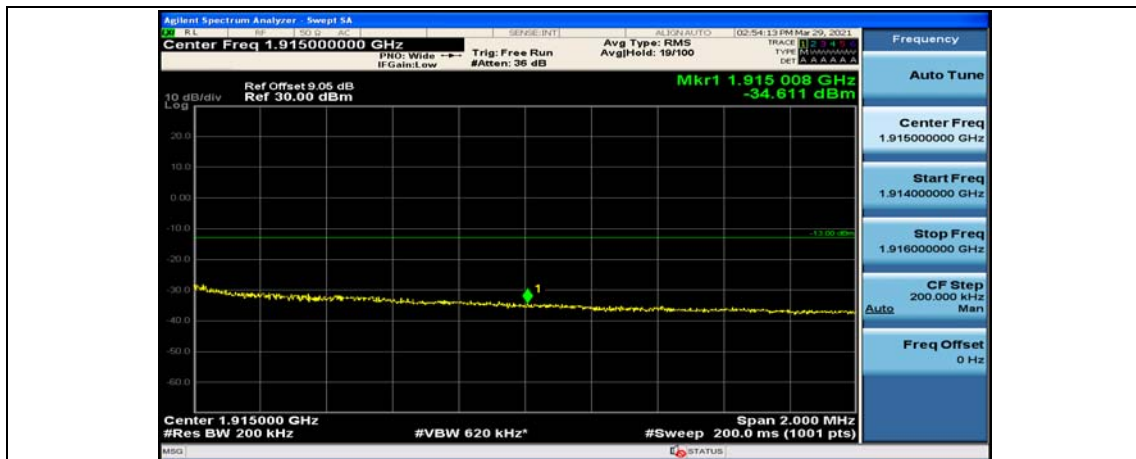

(Channel Bandwidth:20 MHz)_HCH_QPSK_50RB#0