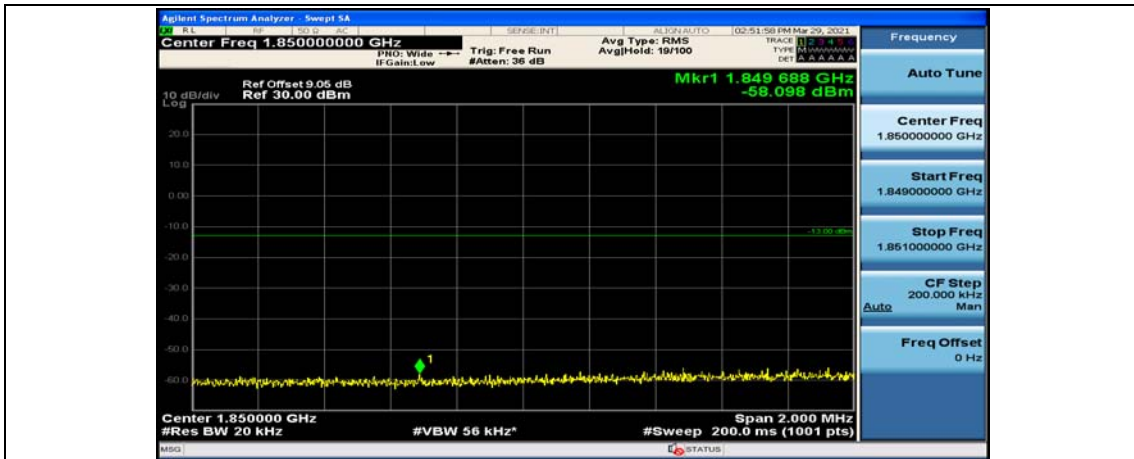

(Channel Bandwidth:15 MHz)_HCH_16QAM_37RB#18

(Channel Bandwidth:15 MHz)_HCH_16QAM_37RB#38

(Channel Bandwidth:15 MHz)_HCH_16QAM_75RB#0

Channel Bandwidth: 20 MHz

(Channel Bandwidth:20 MHz)_LCH_QPSK_1RB#49

(Channel Bandwidth:20 MHz)_LCH_QPSK_1RB#99