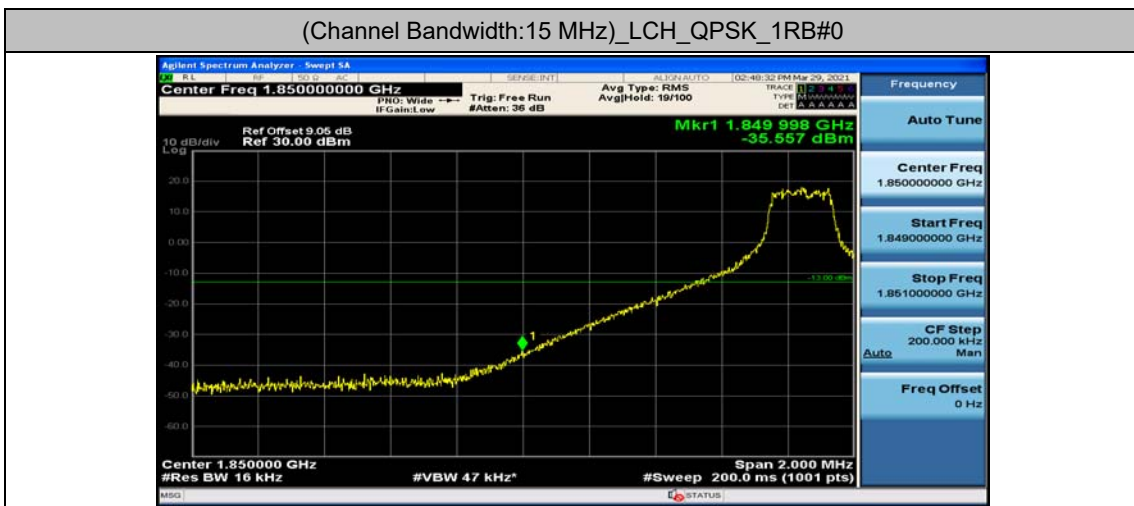

Channel Bandwidth: 10 MHz_LCH_16QAM_25RB#25

Channel Bandwidth: 10 MHz_LCH_16QAM_50RB#0

Channel Bandwidth: 15 MHz

(Channel Bandwidth:15 MHz)_LCH_QPSK_1RB#74

(Channel Bandwidth:15 MHz)_LCH_QPSK_37RB#0

(Channel Bandwidth:15 MHz)_LCH_QPSK_37RB#18