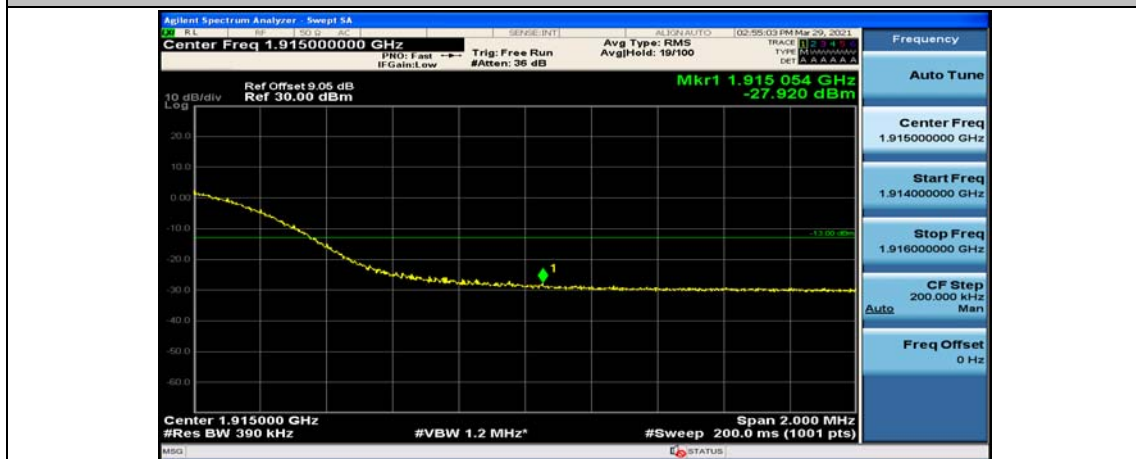

(Channel Bandwidth:20 MHz)_HCH_16QAM_1RB#99

(Channel Bandwidth:20 MHz)_HCH_16QAM_50RB#0

(Channel Bandwidth:20 MHz)_HCH_16QAM_50RB#25

(Channel Bandwidth:20 MHz)_HCH_16QAM_50RB#50

(Channel Bandwidth:20 MHz)_HCH_16QAM_100RB#0