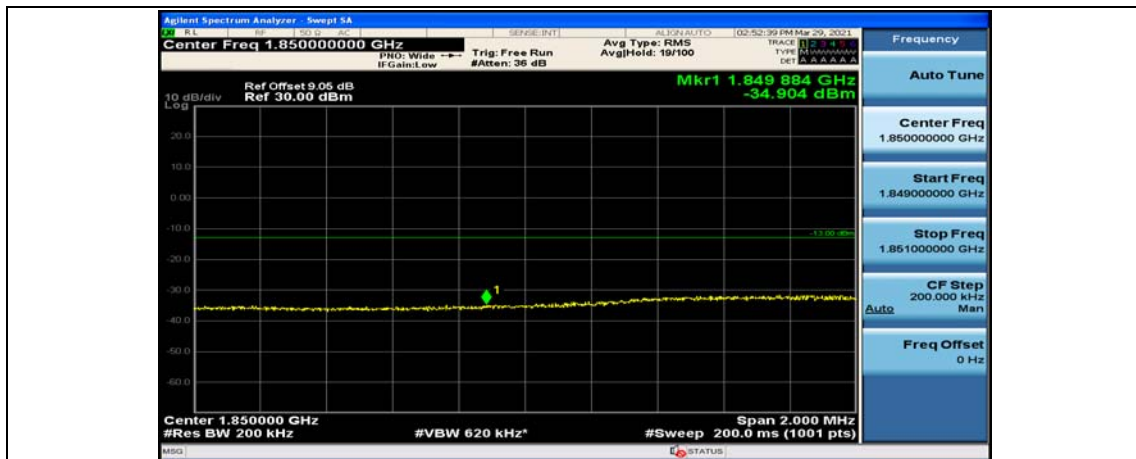

(Channel Bandwidth:20 MHz)_LCH_QPSK_50RB#25