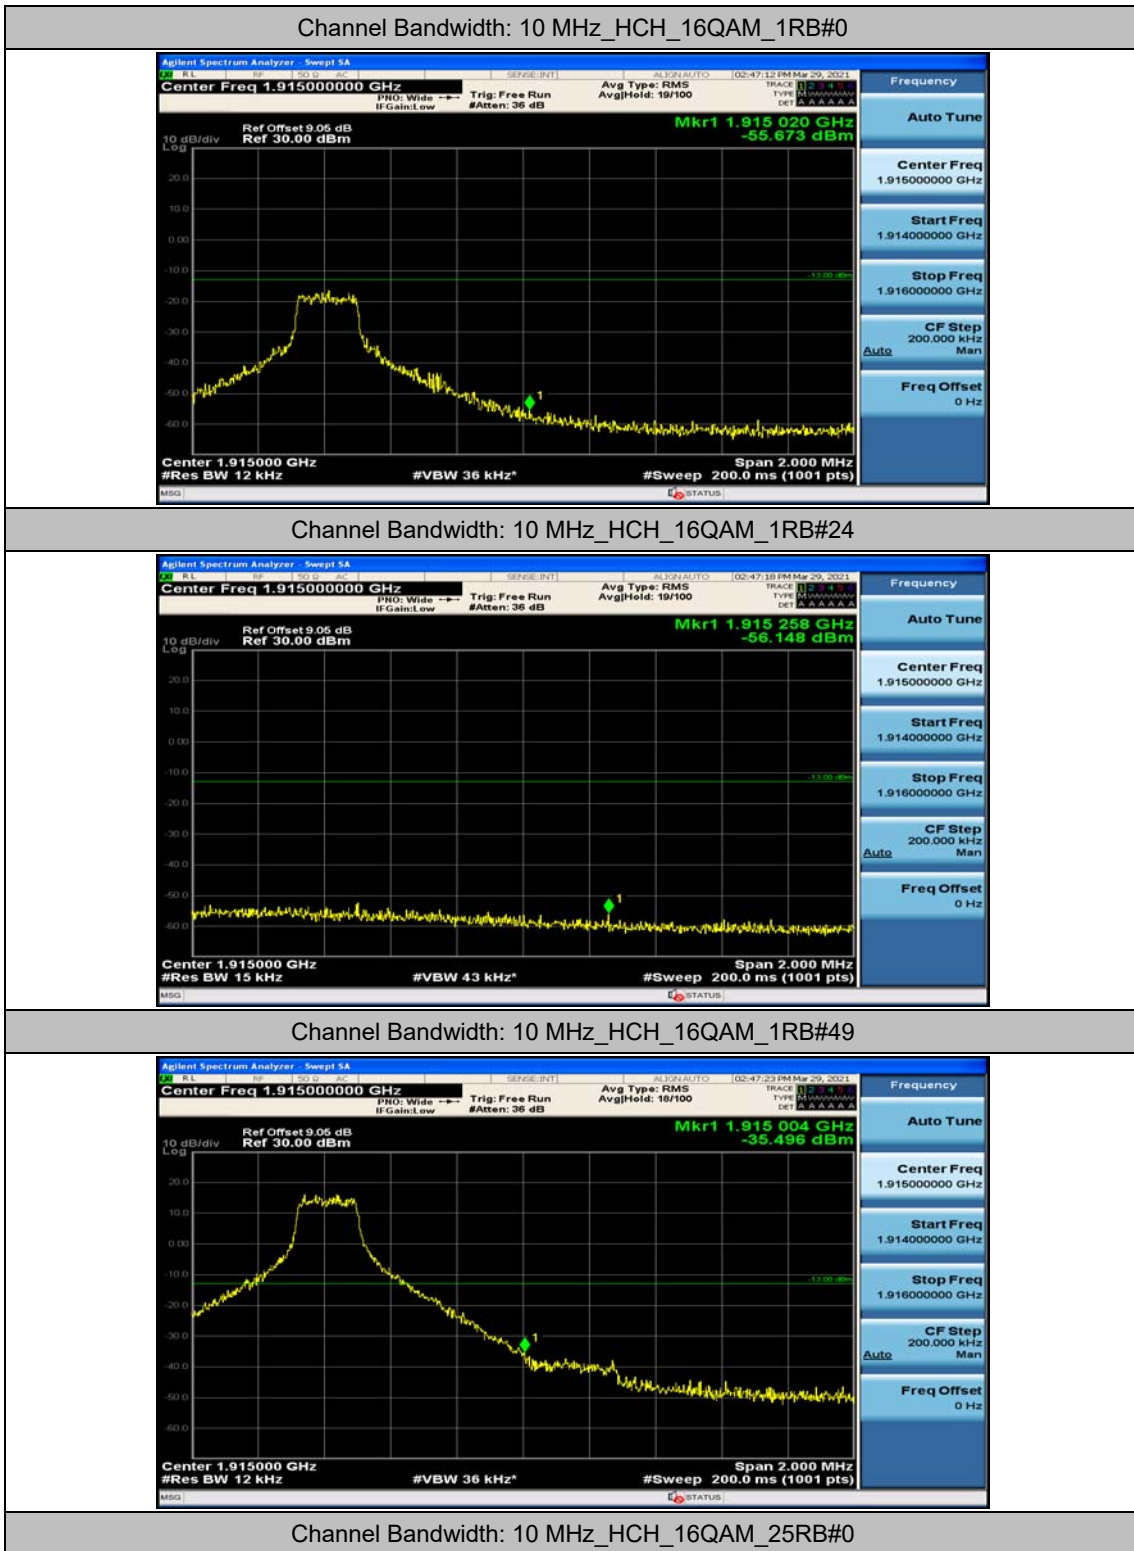

Channel Bandwidth: 10 MHz

Channel Bandwidth: 10 MHz_LCH_QPSK_25RB#12

Channel Bandwidth: 10 MHz_LCH_QPSK_25RB#25

Channel Bandwidth: 10 MHz_LCH_QPSK_50RB#0

Channel Bandwidth: 10 MHz_HCH_QPSK_1RB#0

Channel Bandwidth: 10 MHz_HCH_QPSK_1RB#24

Channel Bandwidth: 10 MHz_HCH_QPSK_1RB#49

Channel Bandwidth: 10 MHz_HCH_QPSK_25RB#0

Channel Bandwidth: 10 MHz_HCH_QPSK_25RB#12

Channel Bandwidth: 10 MHz_HCH_QPSK_25RB#25

Channel Bandwidth: 10 MHz_HCH_QPSK_50RB#0

Channel Bandwidth: 10 MHz_LCH_16QAM_1RB#0

Channel Bandwidth: 10 MHz_LCH_16QAM_1RB#24

Channel Bandwidth: 10 MHz_LCH_16QAM_1RB#49

Channel Bandwidth: 10 MHz_LCH_16QAM_25RB#0

Channel Bandwidth: 10 MHz_LCH_16QAM_25RB#12

Channel Bandwidth: 10 MHz_LCH_16QAM_25RB#25

Channel Bandwidth: 10 MHz_LCH_16QAM_50RB#0

Channel Bandwidth: 15 MHz

(Channel Bandwidth:15 MHz)_LCH_QPSK_1RB#74

(Channel Bandwidth:15 MHz)_LCH_QPSK_37RB#0

(Channel Bandwidth:15 MHz)_LCH_QPSK_37RB#18