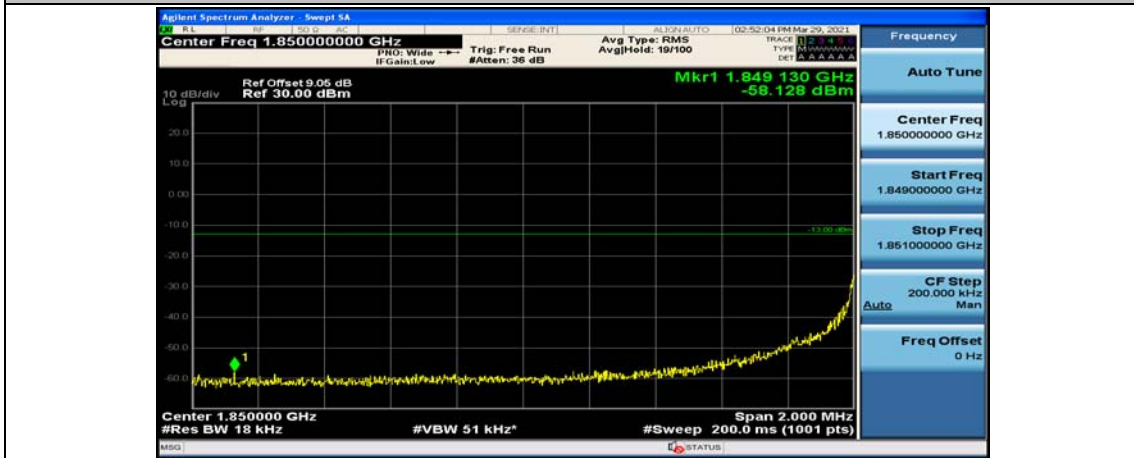

(Channel Bandwidth:15 MHz)_HCH_16QAM_37RB#18

(Channel Bandwidth:15 MHz)_HCH_16QAM_37RB#38

(Channel Bandwidth:15 MHz)_HCH_16QAM_75RB#0

Channel Bandwidth: 20 MHz

(Channel Bandwidth:20 MHz)_LCH_QPSK_1RB#49

(Channel Bandwidth:20 MHz)_LCH_QPSK_1RB#99