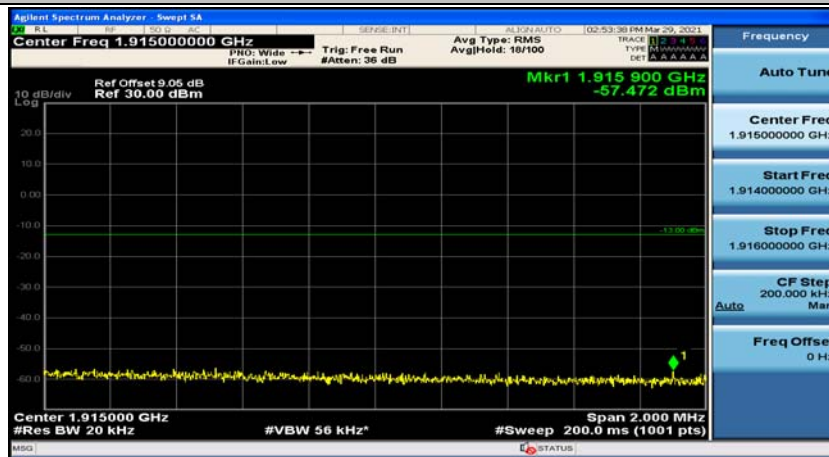

(Channel Bandwidth:20 MHz)_HCH_QPSK_1RB#49