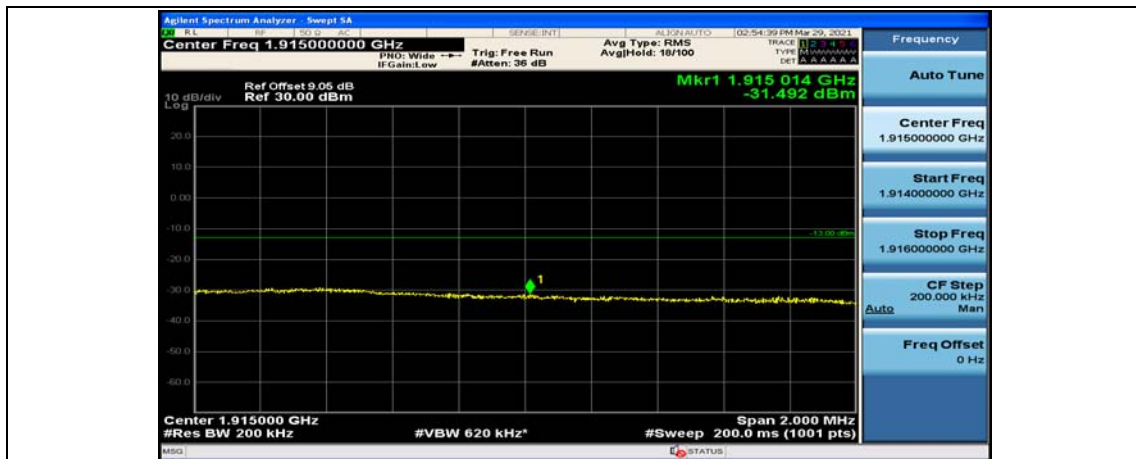

(Channel Bandwidth:20 MHz)_HCH_16QAM_50RB#25