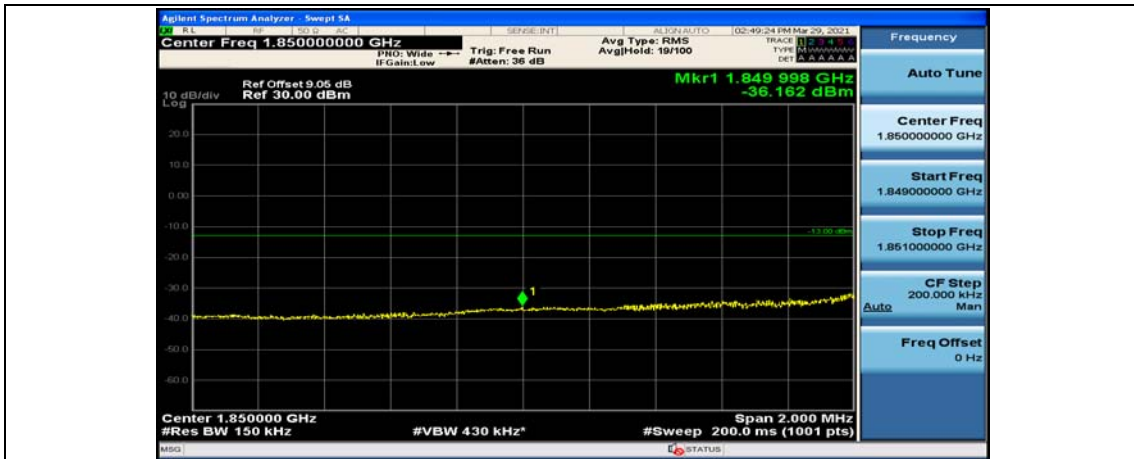

(Channel Bandwidth:15 MHz)_LCH_QPSK_37RB#38