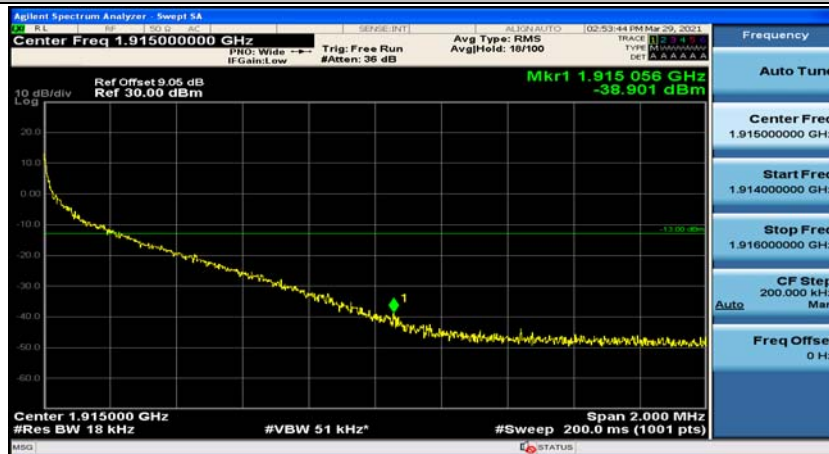

(Channel Bandwidth:20 MHz)_HCH_QPSK_1RB#99