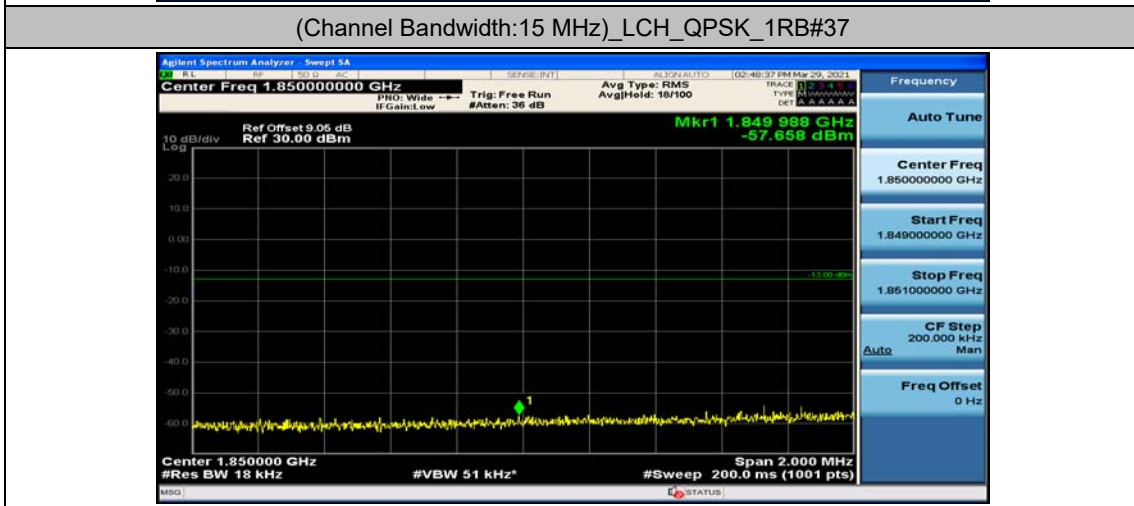

Channel Bandwidth: 10 MHz_LCH_16QAM_25RB#25

Channel Bandwidth: 10 MHz_LCH_16QAM_50RB#0

Channel Bandwidth: 15 MHz

(Channel Bandwidth:15 MHz)_LCH_QPSK_1RB#74

(Channel Bandwidth:15 MHz)_LCH_QPSK_37RB#0

(Channel Bandwidth:15 MHz)_LCH_QPSK_37RB#18