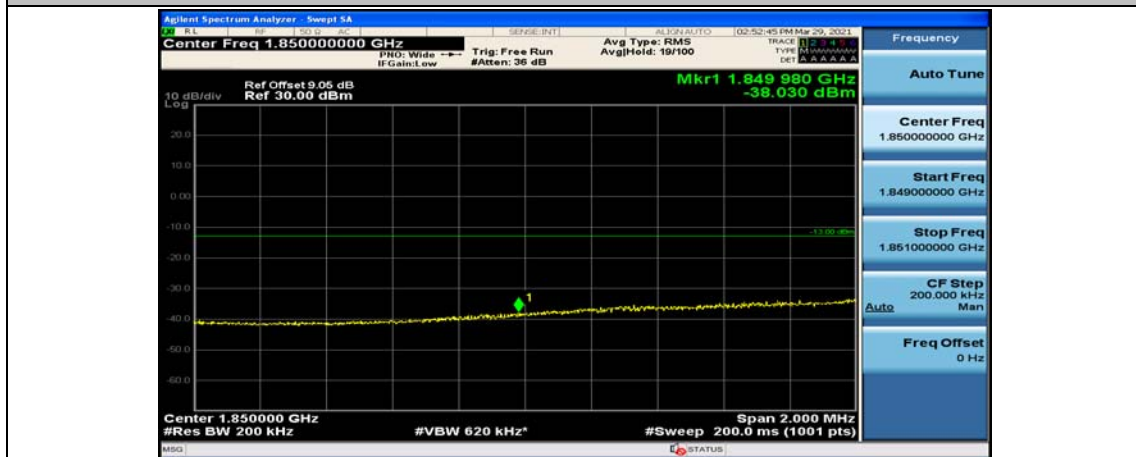

(Channel Bandwidth:20 MHz)_LCH_QPSK_50RB#50