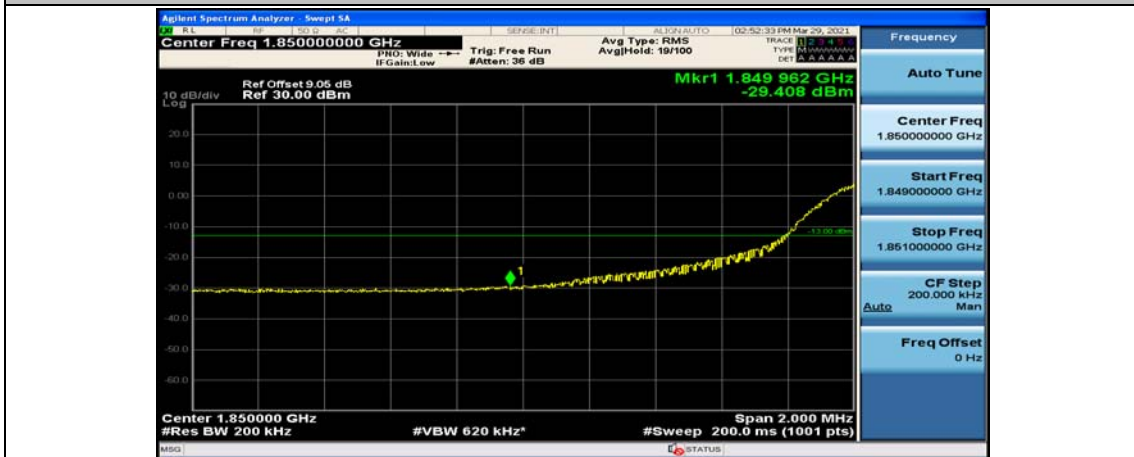

(Channel Bandwidth:20 MHz)_LCH_QPSK_50RB#0