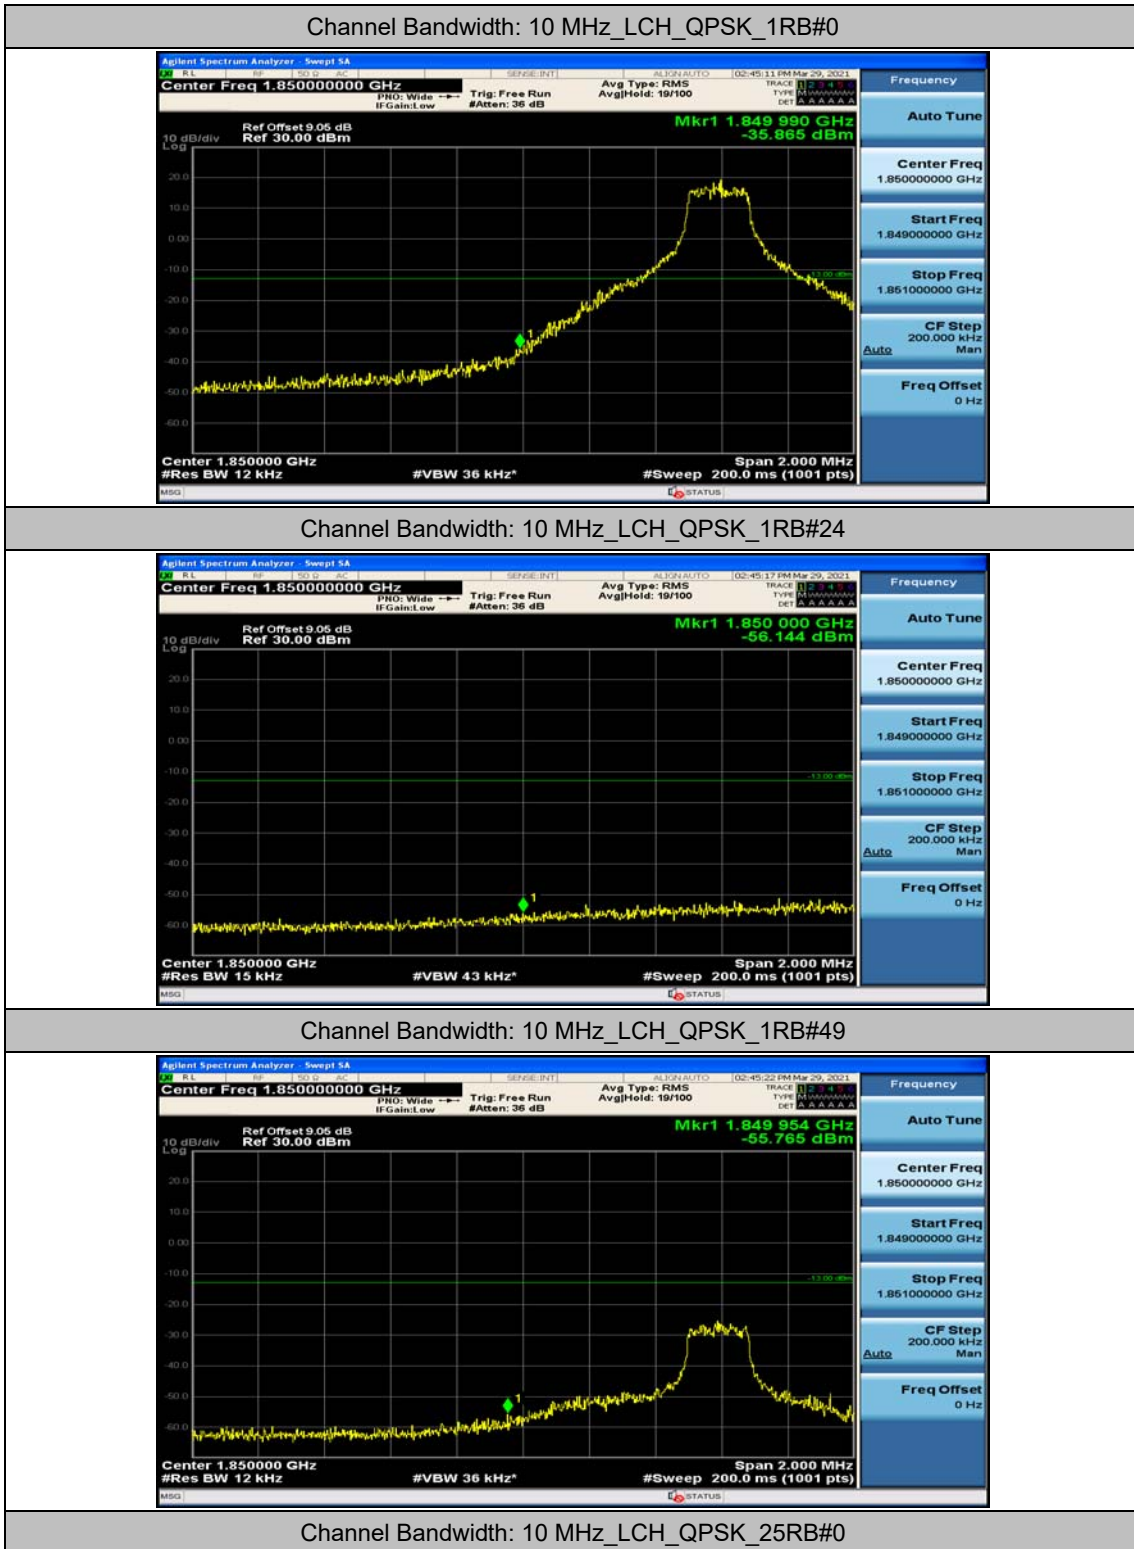

Channel Bandwidth: 10 MHz

Channel Bandwidth: 10 MHz_LCH_QPSK_25RB#12

Channel Bandwidth: 10 MHz_LCH_QPSK_25RB#25

Channel Bandwidth: 10 MHz_LCH_QPSK_50RB#0

Channel Bandwidth: 10 MHz_HCH_QPSK_1RB#0

Channel Bandwidth: 10 MHz_HCH_QPSK_1RB#24

Channel Bandwidth: 10 MHz_HCH_QPSK_1RB#49

Channel Bandwidth: 10 MHz_HCH_QPSK_25RB#0

Channel Bandwidth: 10 MHz_HCH_QPSK_25RB#12

Channel Bandwidth: 10 MHz_HCH_QPSK_25RB#25

Channel Bandwidth: 10 MHz_HCH_QPSK_50RB#0