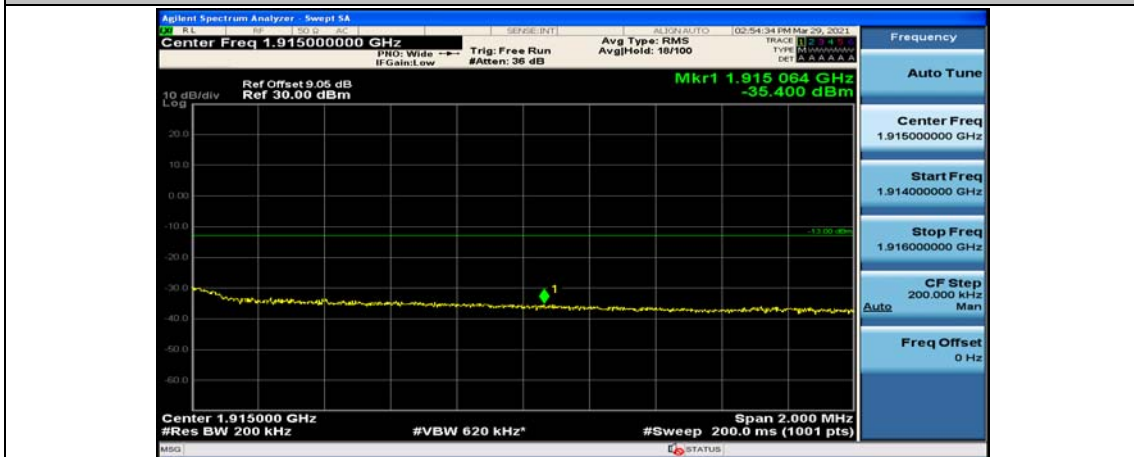

(Channel Bandwidth:20 MHz)_HCH_16QAM_50RB#0