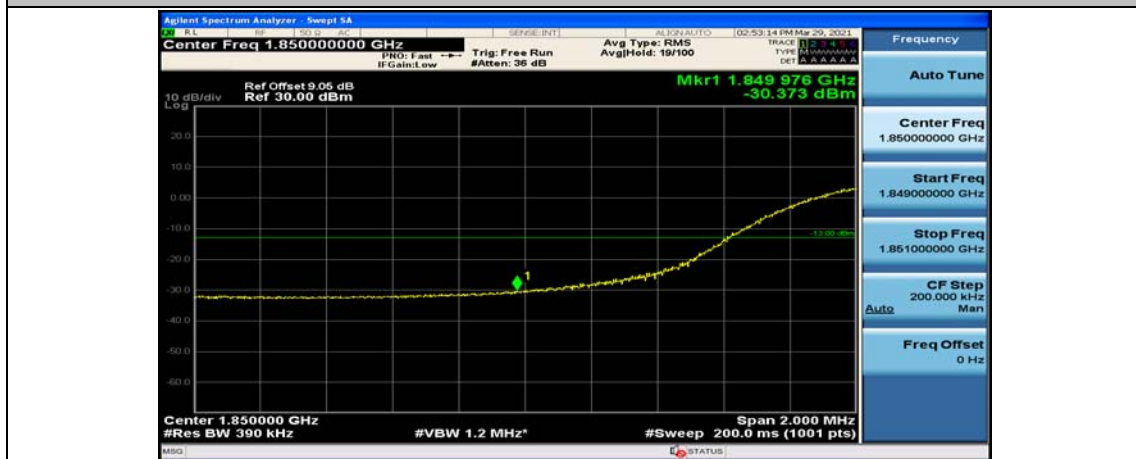

(Channel Bandwidth:20 MHz)_LCH_QPSK_50RB#0

(Channel Bandwidth:20 MHz)_LCH_QPSK_50RB#25

(Channel Bandwidth:20 MHz)_LCH_QPSK_50RB#50

(Channel Bandwidth:20 MHz)_LCH_QPSK_100RB#0

(Channel Bandwidth:20 MHz)_HCH_QPSK_1RB#0