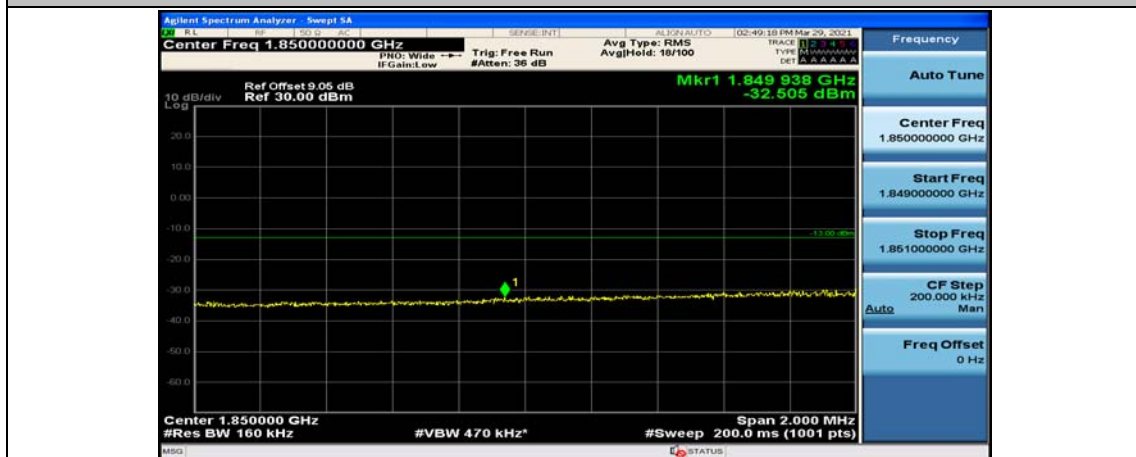

Channel Bandwidth: 10 MHz_LCH_16QAM_25RB#25

Channel Bandwidth: 10 MHz_LCH_16QAM_50RB#0

Channel Bandwidth: 15 MHz

(Channel Bandwidth:15 MHz)_LCH_QPSK_1RB#74

(Channel Bandwidth:15 MHz)_LCH_QPSK_37RB#0

(Channel Bandwidth:15 MHz)_LCH_QPSK_37RB#18