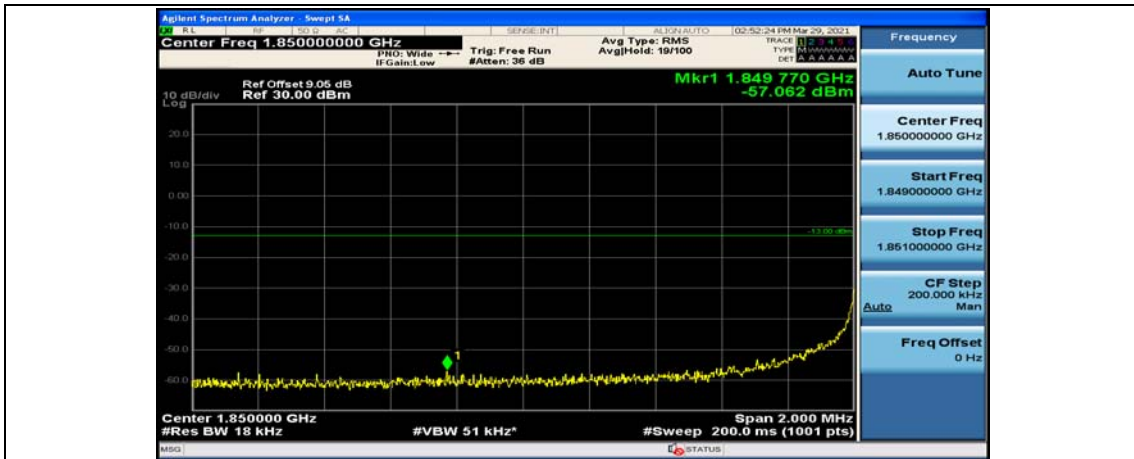

(Channel Bandwidth:20 MHz)_HCH_QPSK_100RB#0

(Channel Bandwidth:20 MHz)_LCH_16QAM_1RB#0

(Channel Bandwidth:20 MHz)_LCH_16QAM_1RB#49

(Channel Bandwidth:20 MHz)_LCH_16QAM_1RB#99

(Channel Bandwidth:20 MHz)_LCH_16QAM_50RB#0