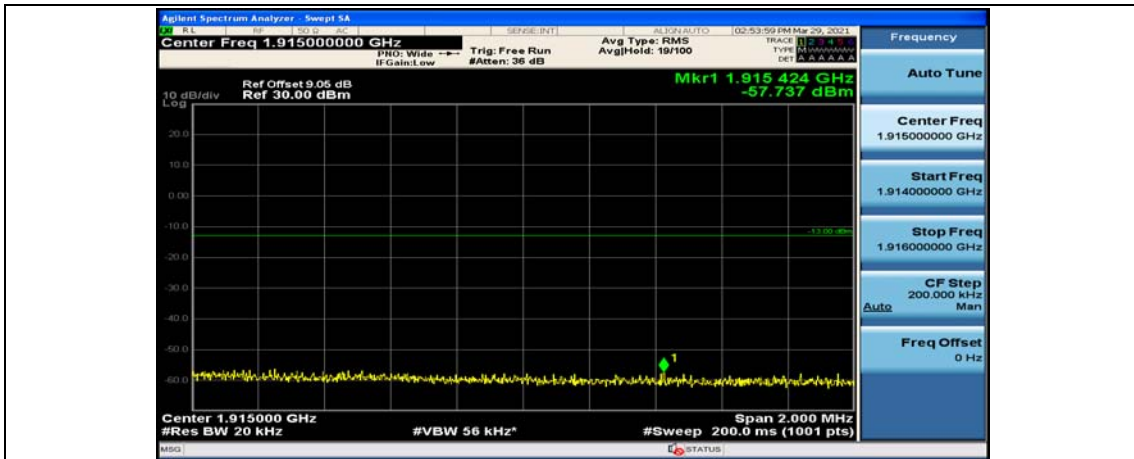

(Channel Bandwidth:20 MHz)_LCH_16QAM_50RB#25

(Channel Bandwidth:20 MHz)_LCH_16QAM_50RB#50

(Channel Bandwidth:20 MHz)_LCH_16QAM_100RB#0

(Channel Bandwidth:20 MHz)_HCH_16QAM_1RB#0

(Channel Bandwidth:20 MHz)_HCH_16QAM_1RB#49