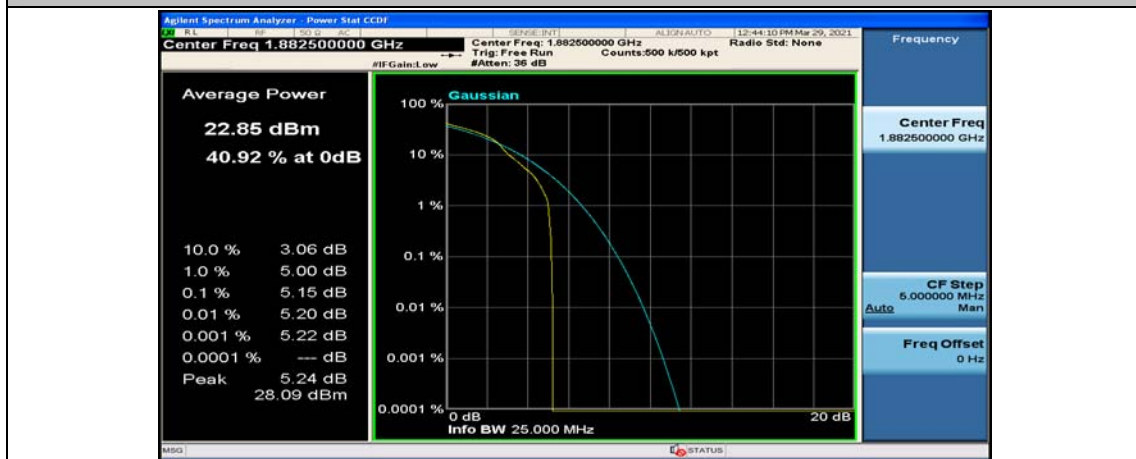

(Channel Bandwidth:15 MHz)_MCH_16QAM_1RB#37