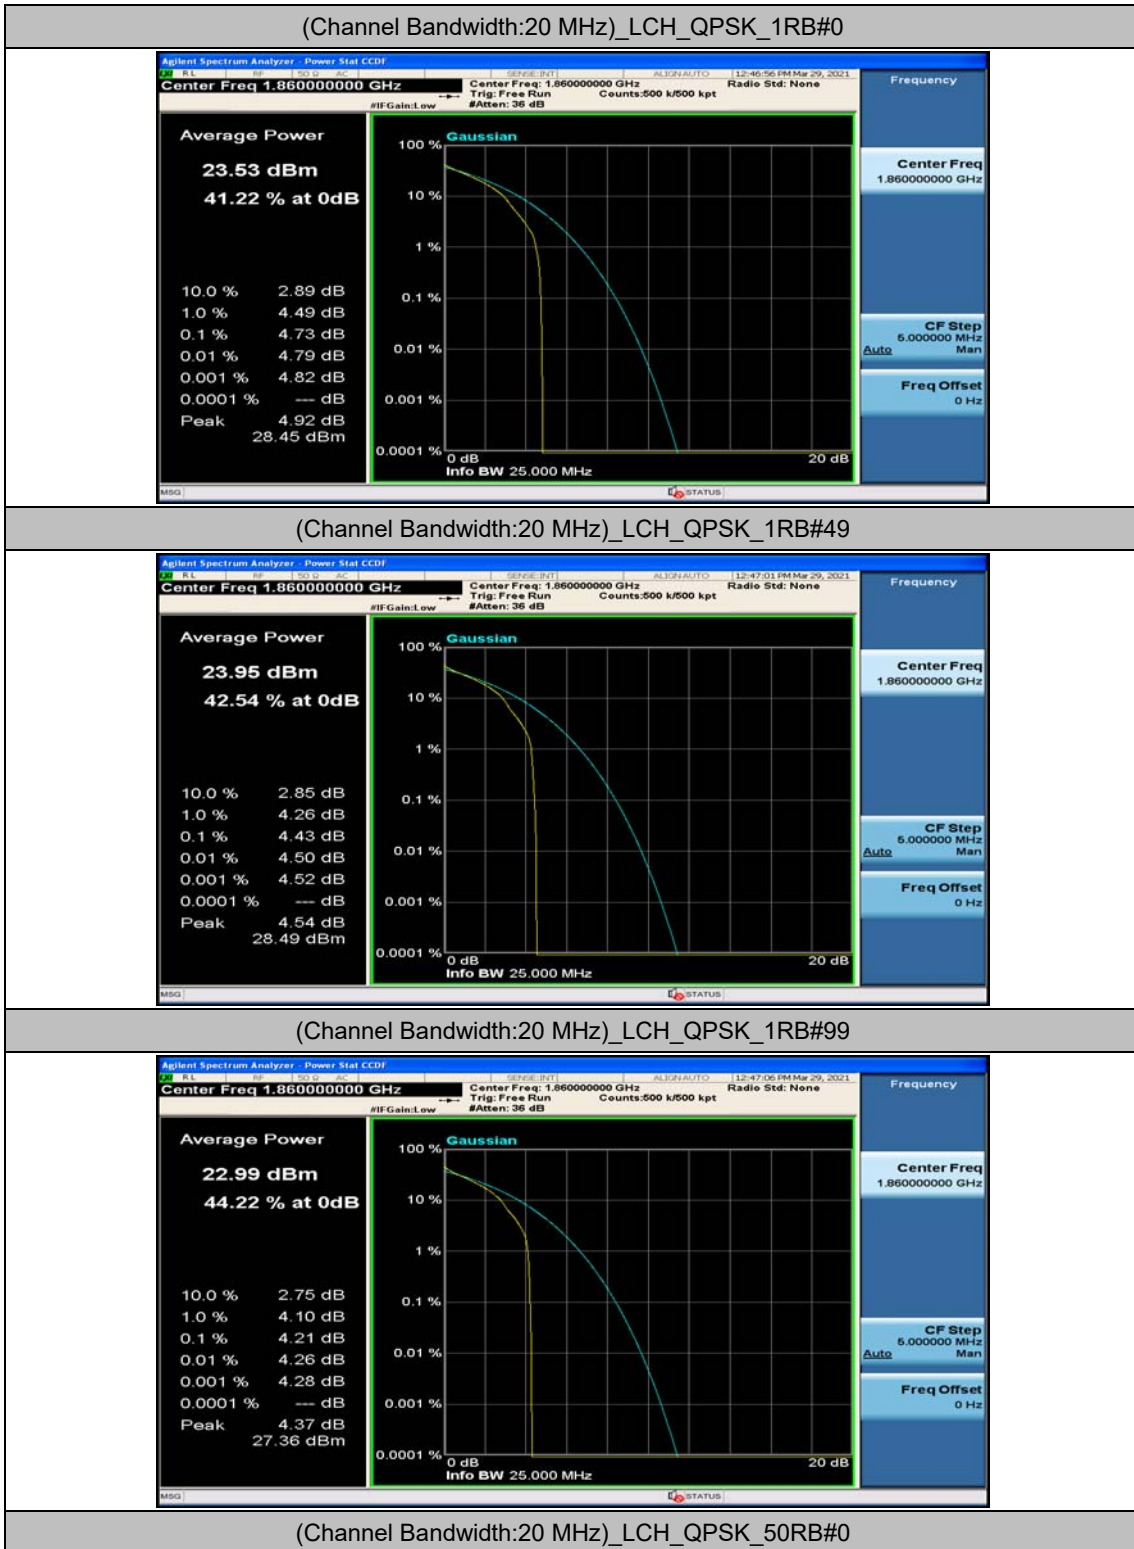

(Channel Bandwidth:15 MHz)_HCH_16QAM_37RB#0

(Channel Bandwidth:15 MHz)_HCH_16QAM_37RB#18

(Channel Bandwidth:15 MHz)_HCH_16QAM_37RB#38

(Channel Bandwidth:15 MHz)_HCH_16QAM_75RB#0

Channel Bandwidth: 20 MHz

(Channel Bandwidth:20 MHz)_LCH_QPSK_50RB#25

(Channel Bandwidth:20 MHz)_LCH_QPSK_50RB#50

(Channel Bandwidth:20 MHz)_LCH_QPSK_100RB#0

(Channel Bandwidth:20 MHz)_MCH_QPSK_1RB#0

(Channel Bandwidth:20 MHz)_MCH_QPSK_1RB#49

(Channel Bandwidth:20 MHz)_MCH_QPSK_1RB#99