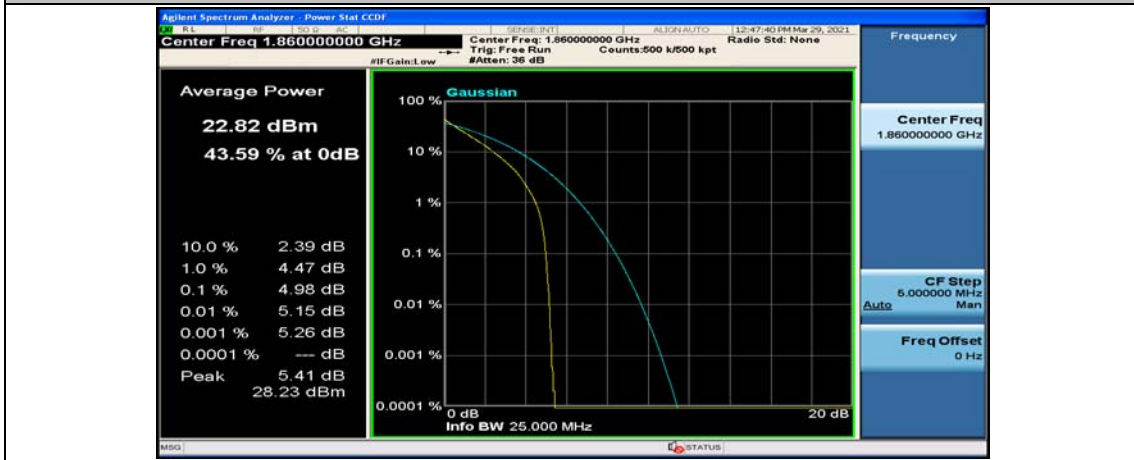

(Channel Bandwidth:15 MHz)_HCH_16QAM_37RB#0

(Channel Bandwidth:15 MHz)_HCH_16QAM_37RB#18

(Channel Bandwidth:15 MHz)_HCH_16QAM_37RB#38

(Channel Bandwidth:15 MHz)_HCH_16QAM_75RB#0

Channel Bandwidth: 20 MHz

(Channel Bandwidth:20 MHz)_LCH_QPSK_50RB#25