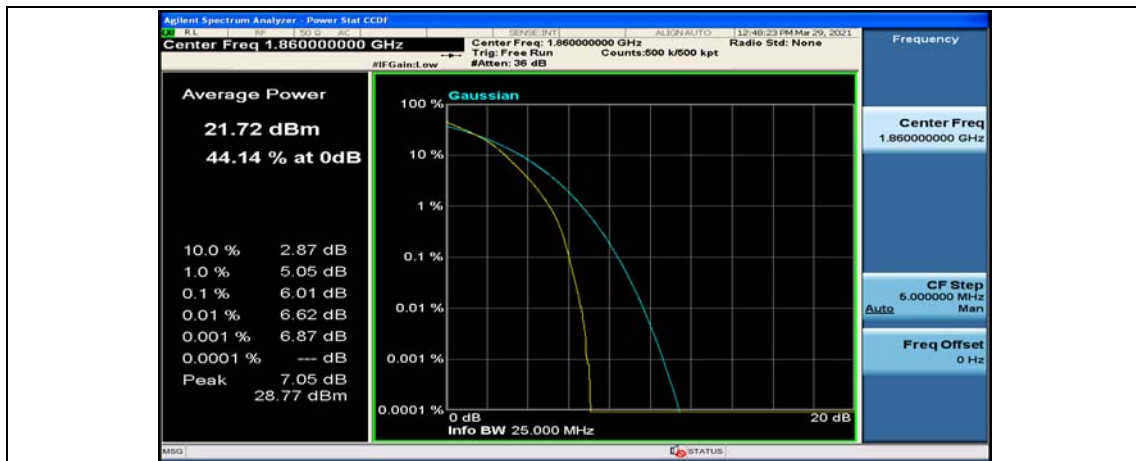

(Channel Bandwidth:20 MHz)_HCH_QPSK_100RB#0

(Channel Bandwidth:20 MHz)_LCH_16QAM_50RB#25

(Channel Bandwidth:20 MHz)_LCH_16QAM_50RB#50

(Channel Bandwidth:20 MHz)_LCH_16QAM_100RB#0

(Channel Bandwidth:20 MHz)_MCH_16QAM_1RB#0