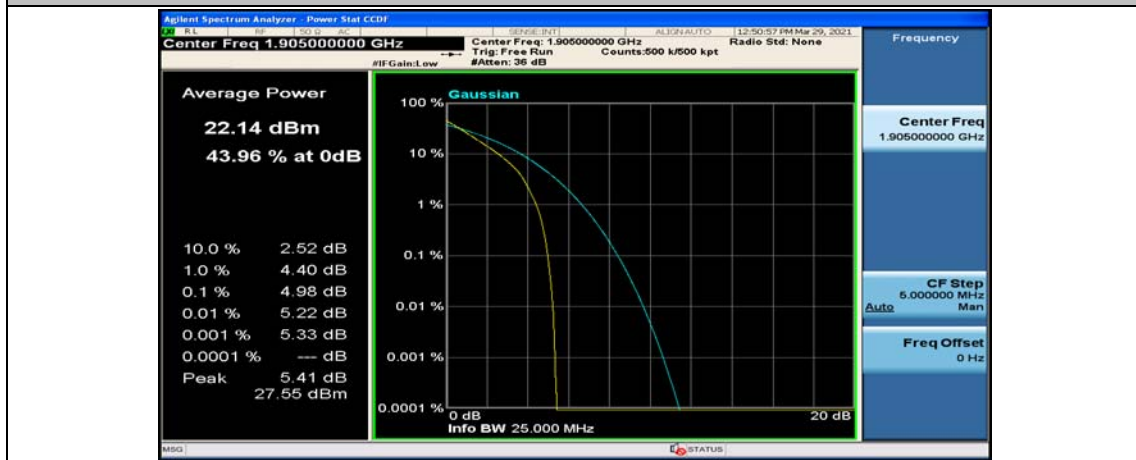

(Channel Bandwidth:20 MHz)_HCH_QPSK_1RB#49

(Channel Bandwidth:20 MHz)_HCH_QPSK_1RB#99

(Channel Bandwidth:20 MHz)_HCH_QPSK_50RB#0

(Channel Bandwidth:20 MHz)_HCH_QPSK_50RB#25

(Channel Bandwidth:20 MHz)_HCH_QPSK_50RB#50