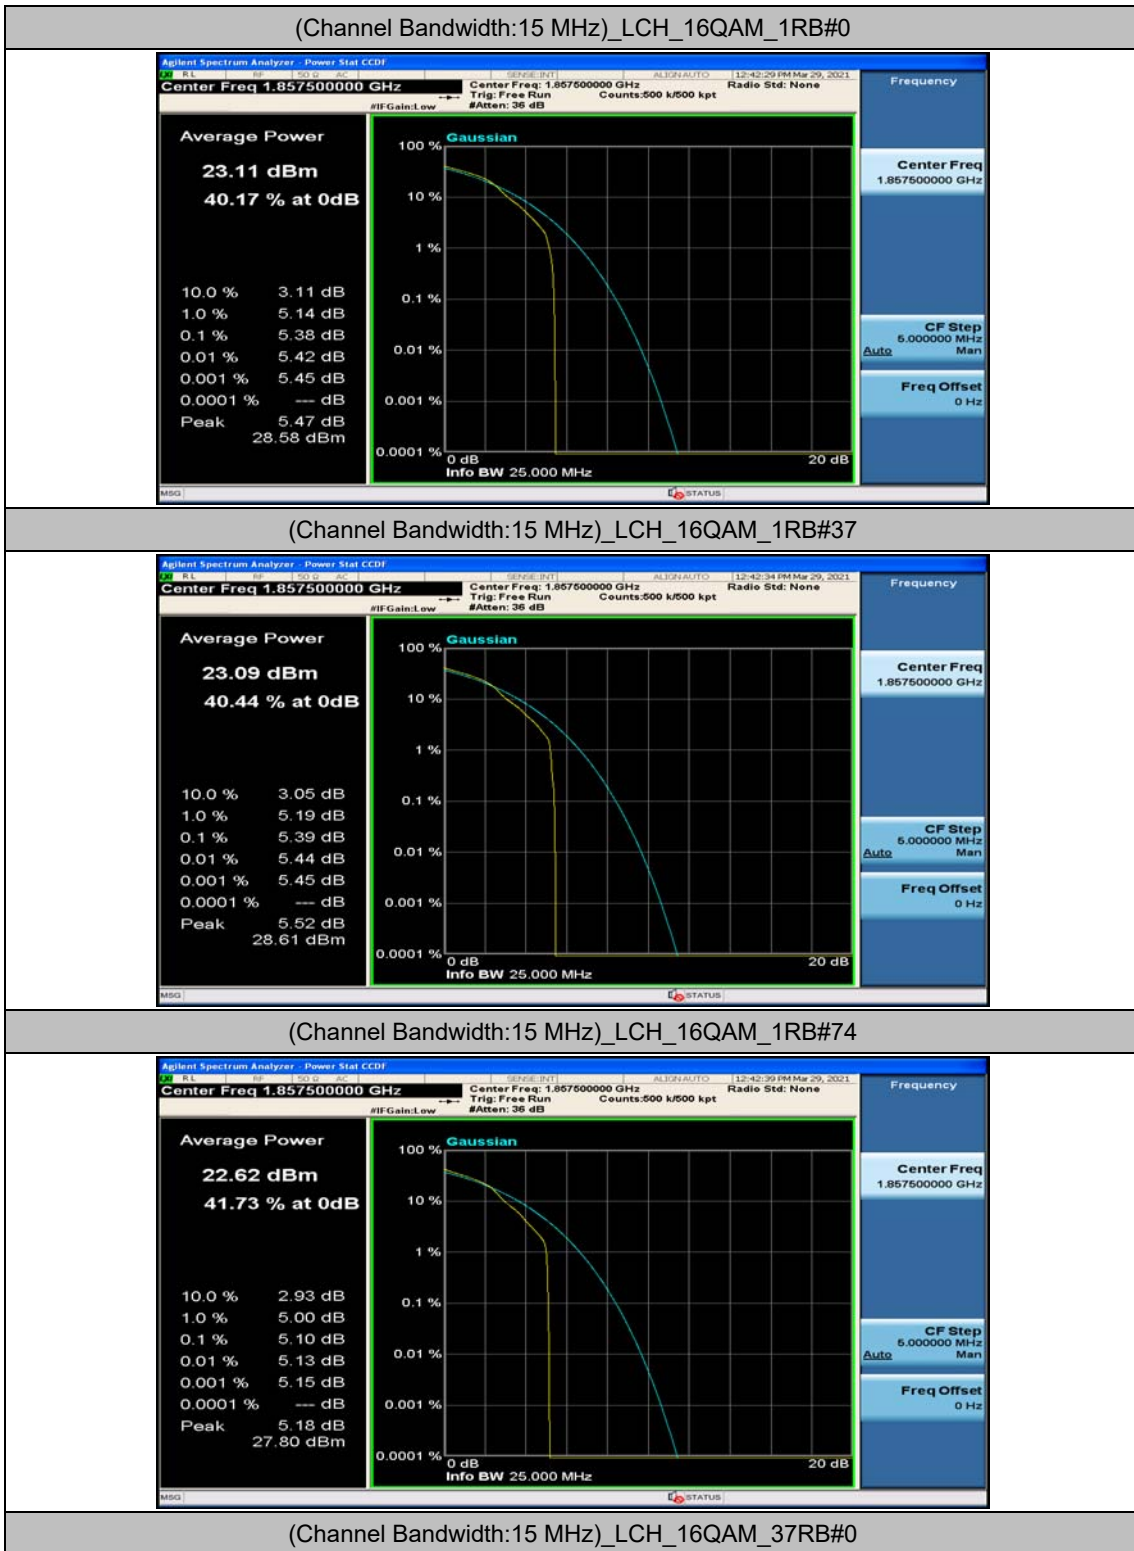

(Channel Bandwidth:15 MHz)_LCH_QPSK_75RB#0

(Channel Bandwidth:15 MHz)_MCH_QPSK_1RB#0

(Channel Bandwidth:15 MHz)_MCH_QPSK_1RB#37

(Channel Bandwidth:15 MHz)_MCH_QPSK_1RB#74

(Channel Bandwidth:15 MHz)_MCH_QPSK_37RB#0

(Channel Bandwidth:15 MHz)_MCH_QPSK_37RB#18

(Channel Bandwidth:15 MHz)_MCH_QPSK_37RB#38

(Channel Bandwidth:15 MHz)_MCH_QPSK_75RB#0

(Channel Bandwidth:15 MHz)_HCH_QPSK_1RB#0

(Channel Bandwidth:15 MHz)_HCH_QPSK_1RB#37

(Channel Bandwidth:15 MHz)_HCH_QPSK_37RB#38

(Channel Bandwidth:15 MHz)_HCH_QPSK_75RB#0

(Channel Bandwidth:15 MHz)_LCH_16QAM_37RB#18

(Channel Bandwidth:15 MHz)_LCH_16QAM_37RB#38

(Channel Bandwidth:15 MHz)_LCH_16QAM_75RB#0