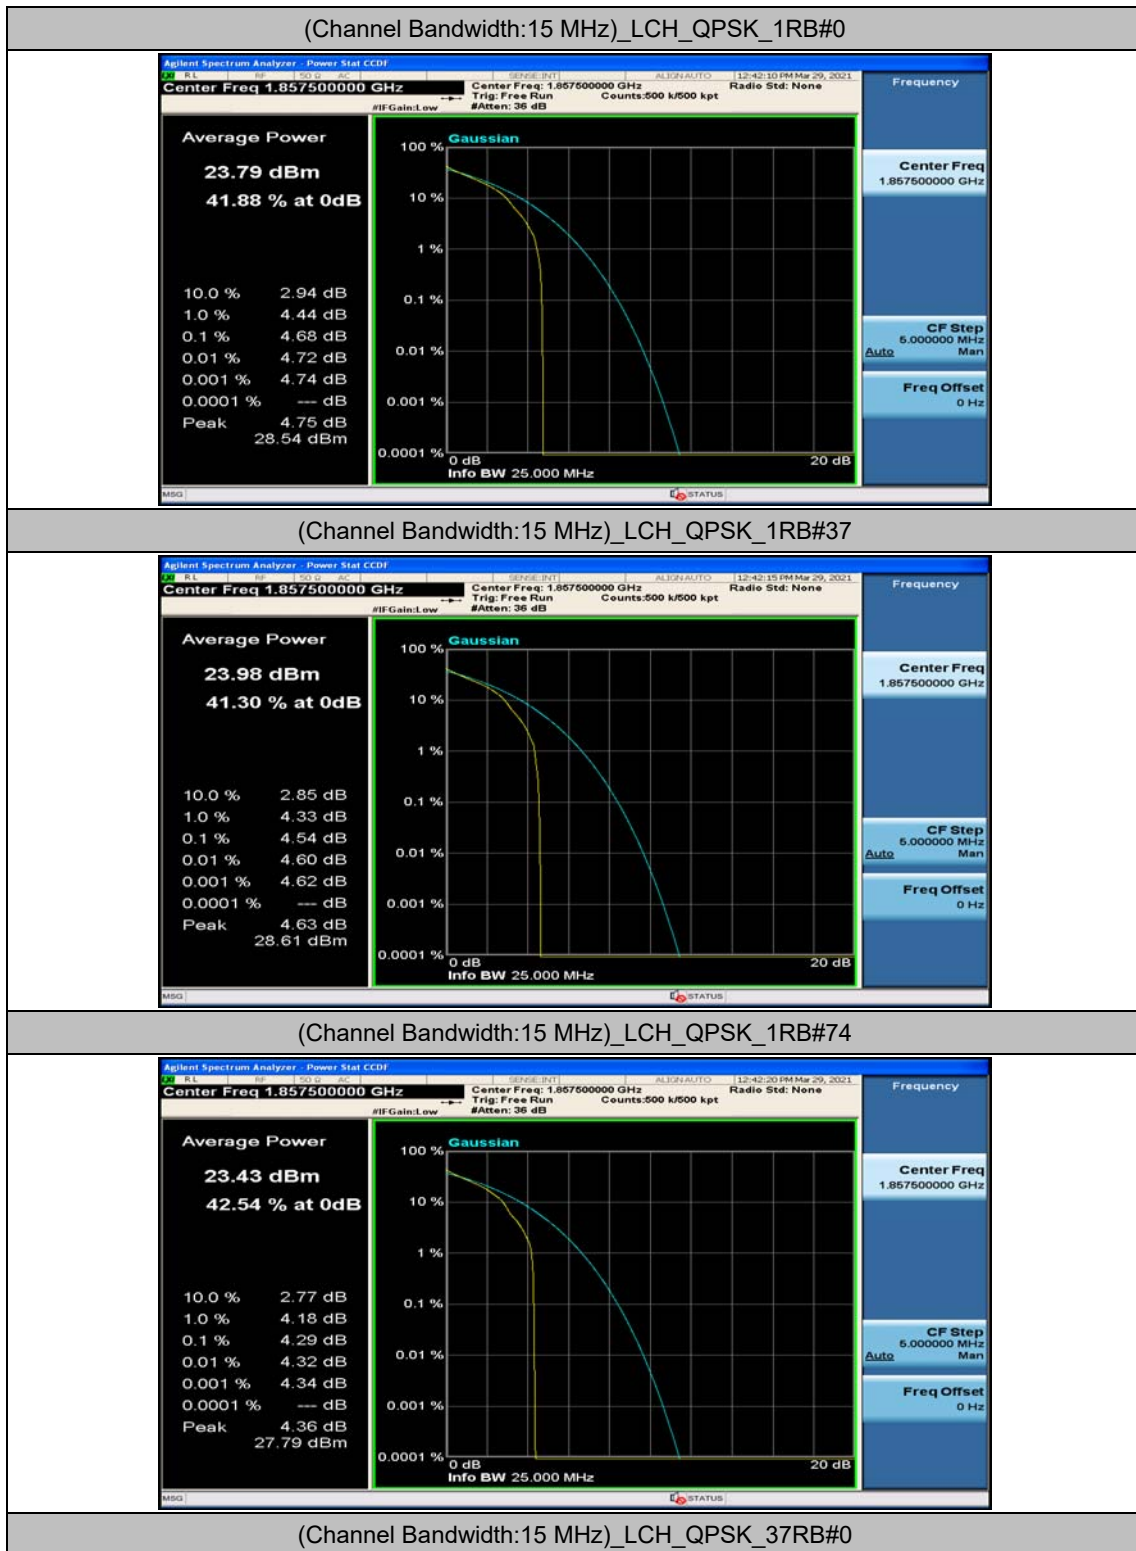

Channel Bandwidth: 10 MHz_MCH_16QAM_1RB#0

Channel Bandwidth: 10 MHz_MCH_16QAM_1RB#24

Channel Bandwidth: 10 MHz_MCH_16QAM_1RB#49

Channel Bandwidth: 15 MHz

(Channel Bandwidth:15 MHz)_LCH_QPSK_37RB#18

(Channel Bandwidth:15 MHz)_LCH_QPSK_37RB#38

(Channel Bandwidth:15 MHz)_LCH_QPSK_75RB#0

(Channel Bandwidth:15 MHz)_MCH_QPSK_1RB#0

(Channel Bandwidth:15 MHz)_MCH_QPSK_1RB#37

(Channel Bandwidth:15 MHz)_MCH_QPSK_1RB#74

(Channel Bandwidth:15 MHz)_MCH_QPSK_37RB#0