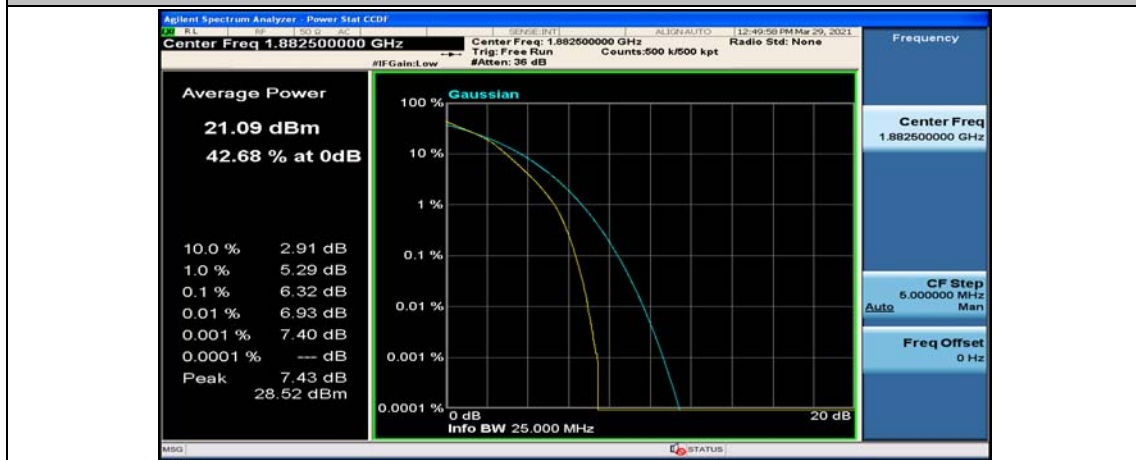

(Channel Bandwidth:20 MHz)_MCH_16QAM_100RB#0