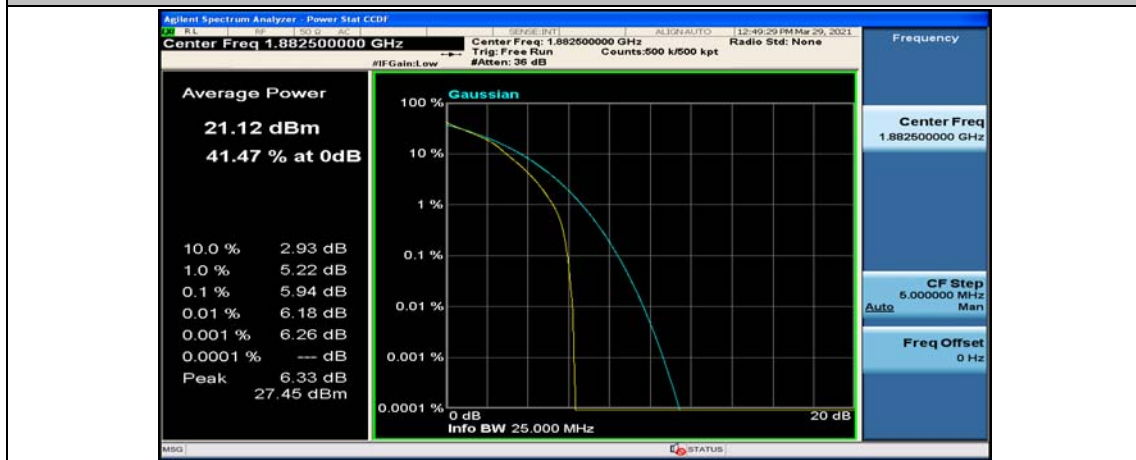

(Channel Bandwidth:20 MHz)_MCH_16QAM_50RB#0