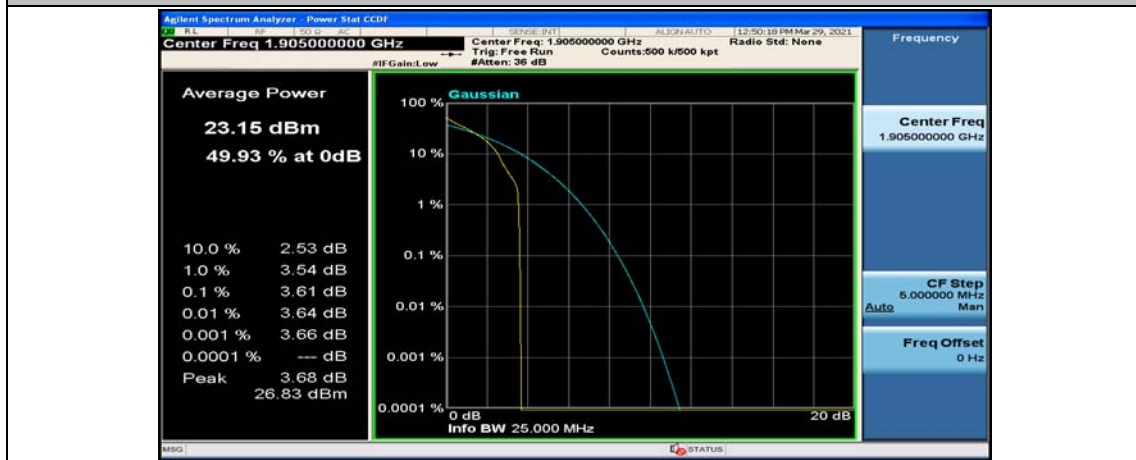

(Channel Bandwidth:20 MHz)_HCH_QPSK_1RB#99