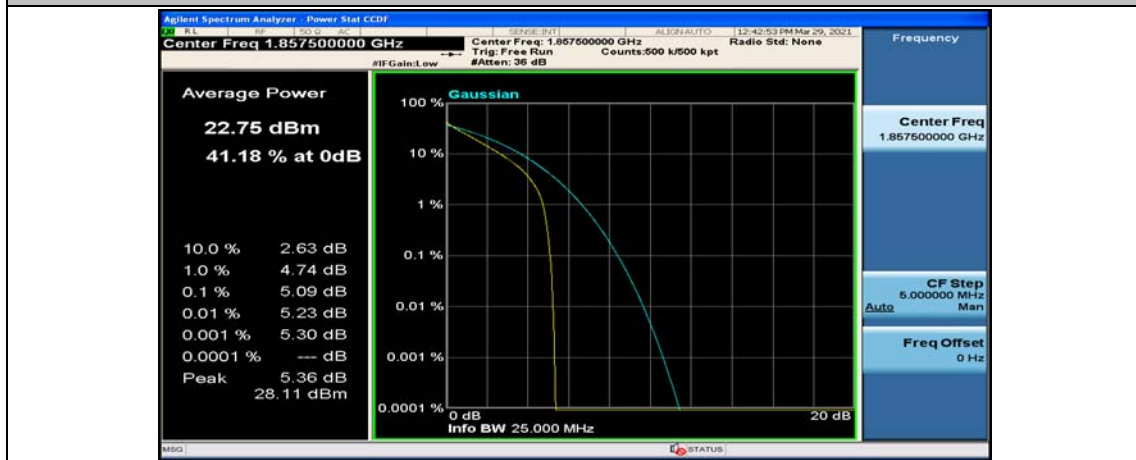

Channel Bandwidth: 10 MHz_MCH_16QAM_1RB#0

Channel Bandwidth: 10 MHz_MCH_16QAM_1RB#24

Channel Bandwidth: 10 MHz_MCH_16QAM_1RB#49

Channel Bandwidth: 15 MHz

(Channel Bandwidth:15 MHz)_LCH_QPSK_37RB#18

(Channel Bandwidth:15 MHz)_LCH_QPSK_37RB#38

(Channel Bandwidth:15 MHz)_LCH_QPSK_75RB#0

(Channel Bandwidth:15 MHz)_MCH_QPSK_1RB#0

(Channel Bandwidth:15 MHz)_MCH_QPSK_1RB#37

(Channel Bandwidth:15 MHz)_MCH_QPSK_1RB#74

(Channel Bandwidth:15 MHz)_MCH_QPSK_37RB#0