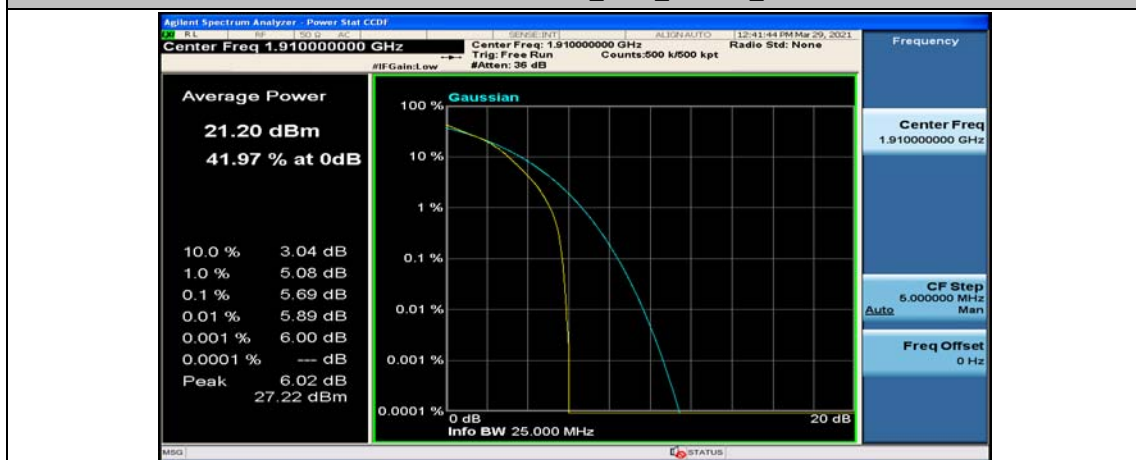

Channel Bandwidth: 10 MHz_MCH_16QAM_1RB#0

Channel Bandwidth: 10 MHz_MCH_16QAM_1RB#24

Channel Bandwidth: 10 MHz_MCH_16QAM_1RB#49

Channel Bandwidth: 15 MHz

(Channel Bandwidth:15 MHz)_LCH_QPSK_37RB#18

(Channel Bandwidth:15 MHz)_LCH_QPSK_37RB#38

(Channel Bandwidth:15 MHz)_LCH_QPSK_75RB#0

(Channel Bandwidth:15 MHz)_MCH_QPSK_1RB#0

(Channel Bandwidth:15 MHz)_MCH_QPSK_1RB#37

(Channel Bandwidth:15 MHz)_MCH_QPSK_1RB#74

(Channel Bandwidth:15 MHz)_MCH_QPSK_37RB#0