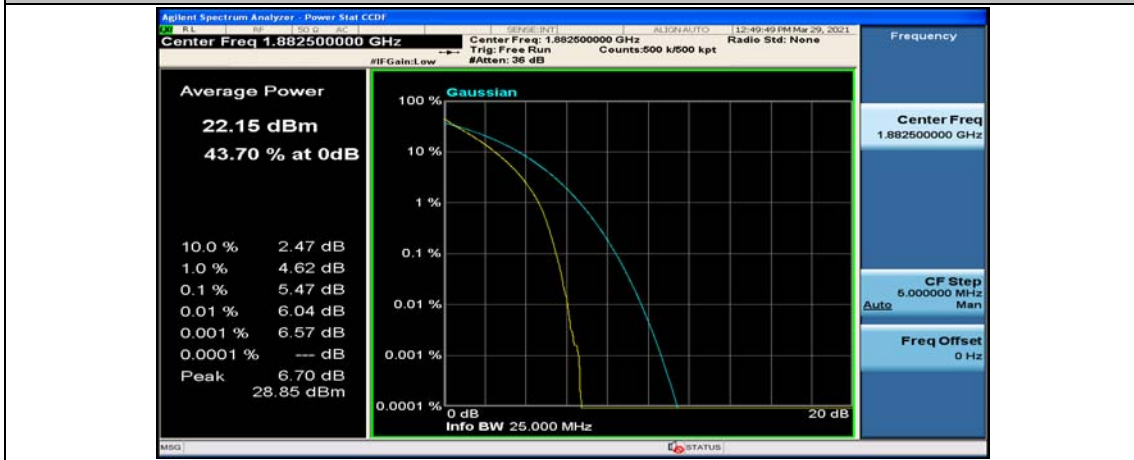

(Channel Bandwidth:20 MHz)_MCH_QPSK_50RB#0

(Channel Bandwidth:20 MHz)_MCH_QPSK_50RB#25

(Channel Bandwidth:20 MHz)_MCH_QPSK_50RB#50

(Channel Bandwidth:20 MHz)_MCH_QPSK_100RB#0

(Channel Bandwidth:20 MHz)_HCH_QPSK_1RB#0