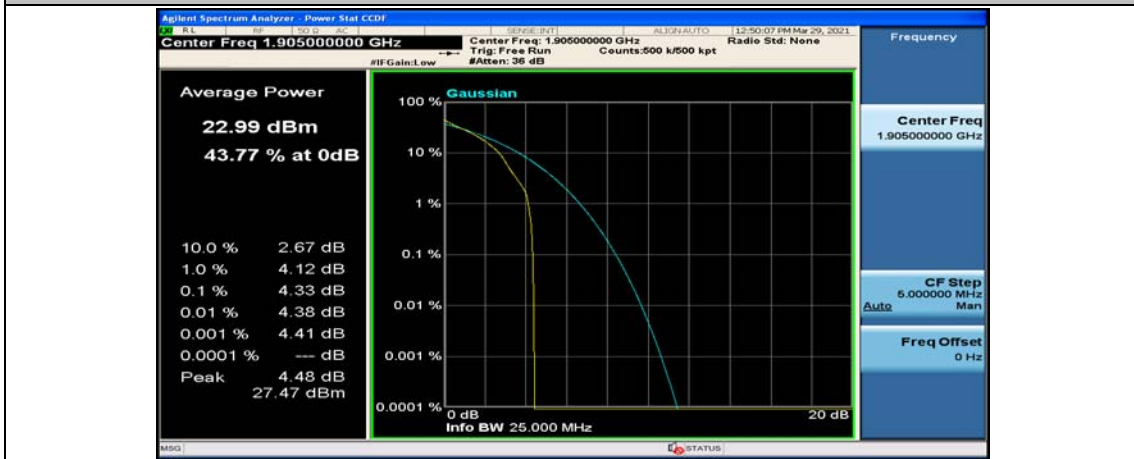

(Channel Bandwidth:20 MHz)_MCH_QPSK_50RB#0

(Channel Bandwidth:20 MHz)_MCH_QPSK_50RB#25

(Channel Bandwidth:20 MHz)_MCH_QPSK_50RB#50

(Channel Bandwidth:20 MHz)_MCH_QPSK_100RB#0

(Channel Bandwidth:20 MHz)_HCH_QPSK_1RB#0