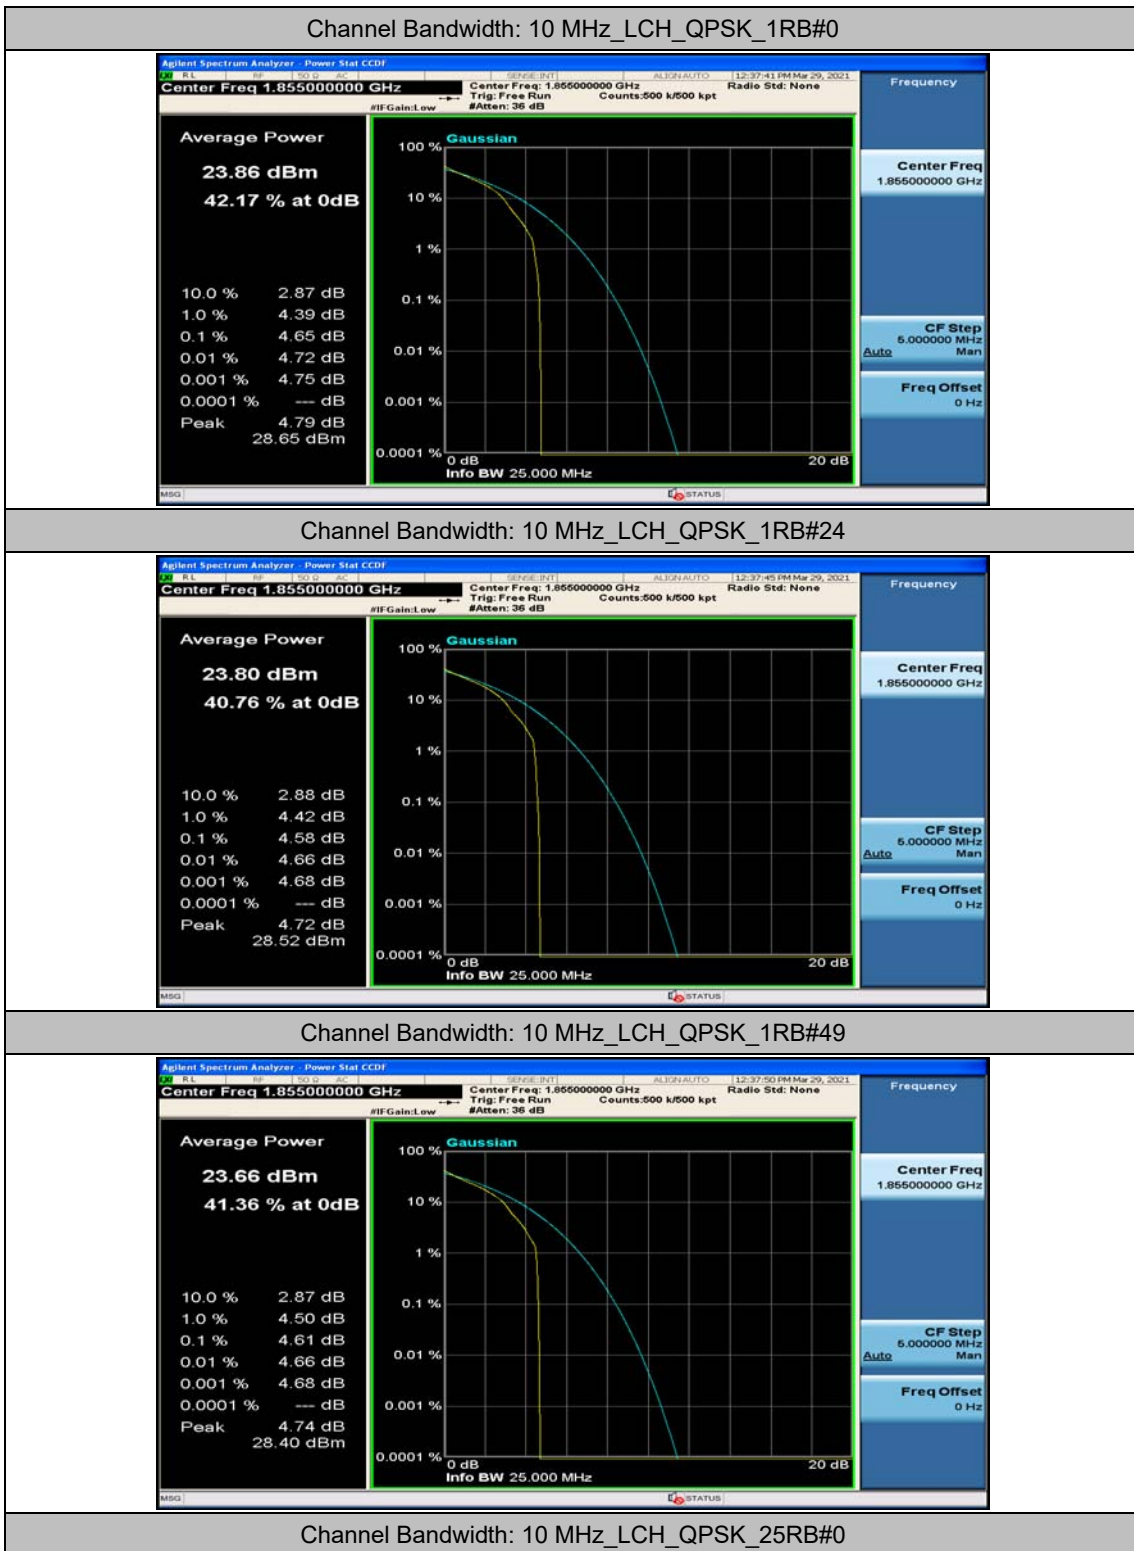

(Channel Bandwidth: 5 MHz)_HCH_16QAM_12RB#13

(Channel Bandwidth: 5 MHz)_HCH_16QAM_25RB#0

Channel Bandwidth: 10 MHz

Channel Bandwidth: 10 MHz_MCH_QPSK_1RB#0

Channel Bandwidth: 10 MHz_MCH_QPSK_1RB#24

Channel Bandwidth: 10 MHz_MCH_QPSK_1RB#49

Channel Bandwidth: 10 MHz_MCH_16QAM_1RB#0

Channel Bandwidth: 10 MHz_MCH_16QAM_1RB#24

Channel Bandwidth: 10 MHz_MCH_16QAM_1RB#49

Channel Bandwidth: 15 MHz

(Channel Bandwidth:15 MHz)_LCH_QPSK_37RB#18

(Channel Bandwidth:15 MHz)_LCH_QPSK_37RB#38