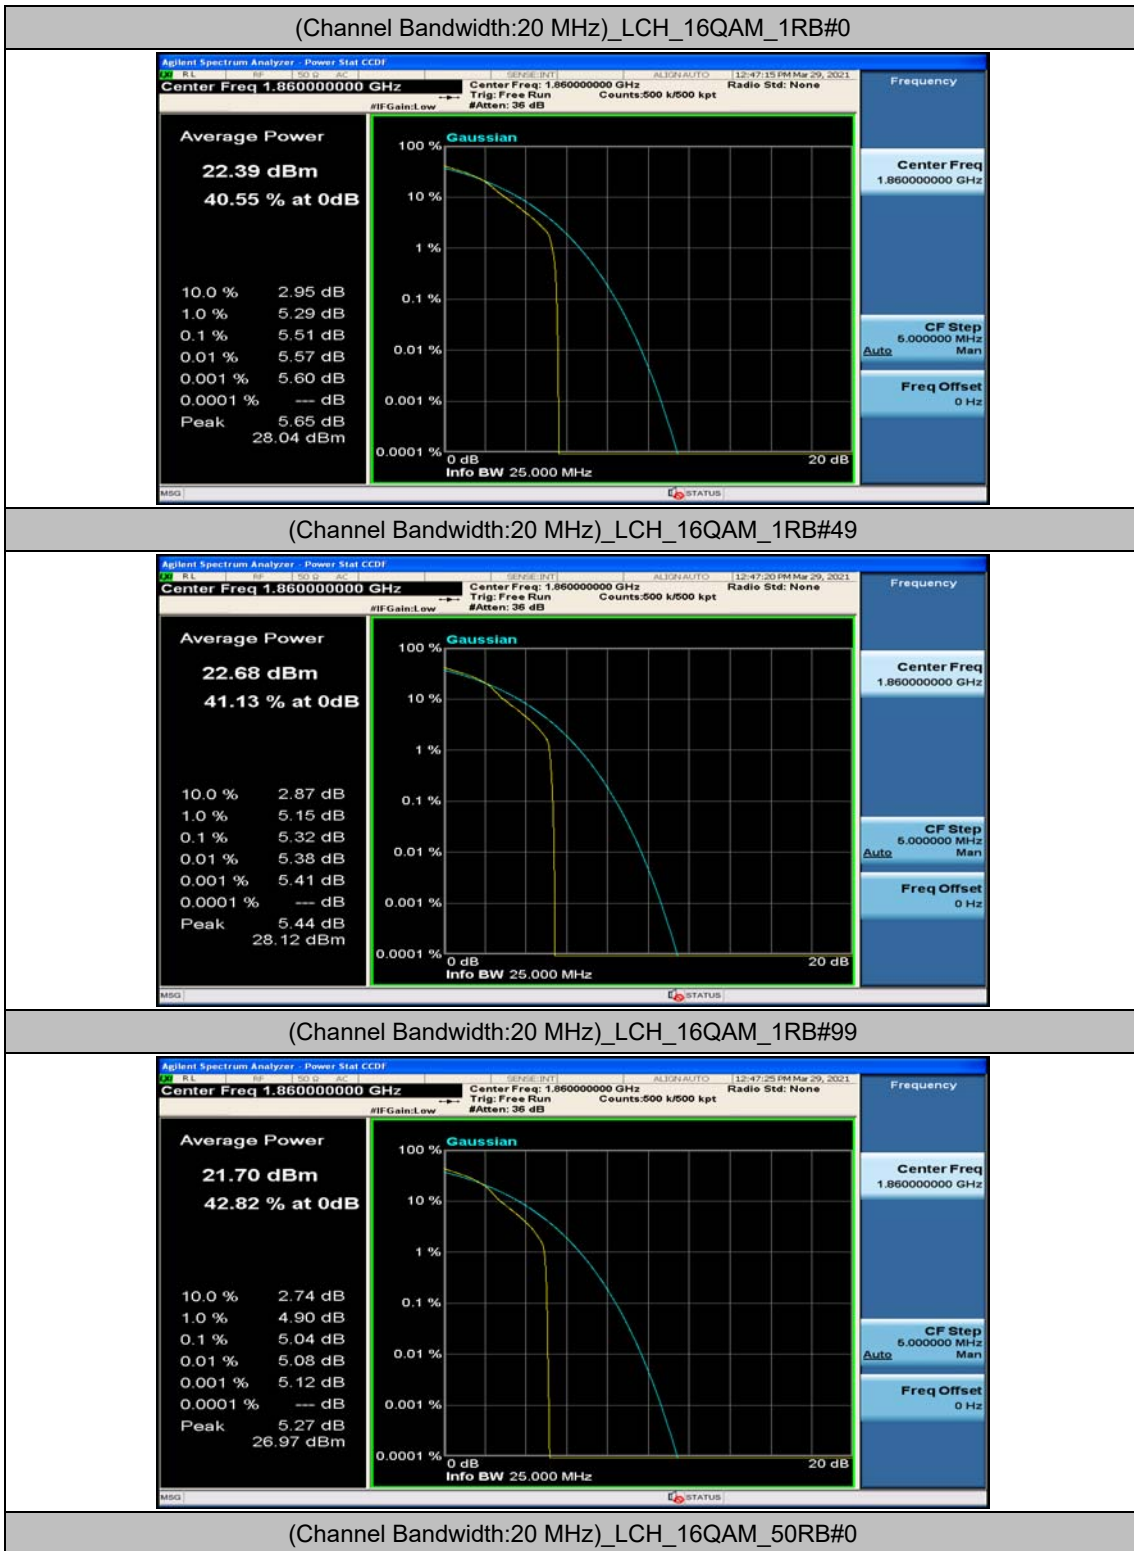

(Channel Bandwidth:20 MHz)_MCH_QPSK_50RB#0

(Channel Bandwidth:20 MHz)_MCH_QPSK_50RB#25

(Channel Bandwidth:20 MHz)_MCH_QPSK_50RB#50

(Channel Bandwidth:20 MHz)_MCH_QPSK_100RB#0

(Channel Bandwidth:20 MHz)_HCH_QPSK_1RB#0

(Channel Bandwidth:20 MHz)_HCH_QPSK_1RB#49

(Channel Bandwidth:20 MHz)_HCH_QPSK_1RB#99

(Channel Bandwidth:20 MHz)_HCH_QPSK_50RB#0

(Channel Bandwidth:20 MHz)_HCH_QPSK_50RB#25

(Channel Bandwidth:20 MHz)_HCH_QPSK_50RB#50

(Channel Bandwidth:20 MHz)_HCH_QPSK_100RB#0

(Channel Bandwidth:20 MHz)_LCH_16QAM_50RB#25

(Channel Bandwidth:20 MHz)_LCH_16QAM_50RB#50

(Channel Bandwidth:20 MHz)_LCH_16QAM_100RB#0

(Channel Bandwidth:20 MHz)_MCH_16QAM_1RB#0