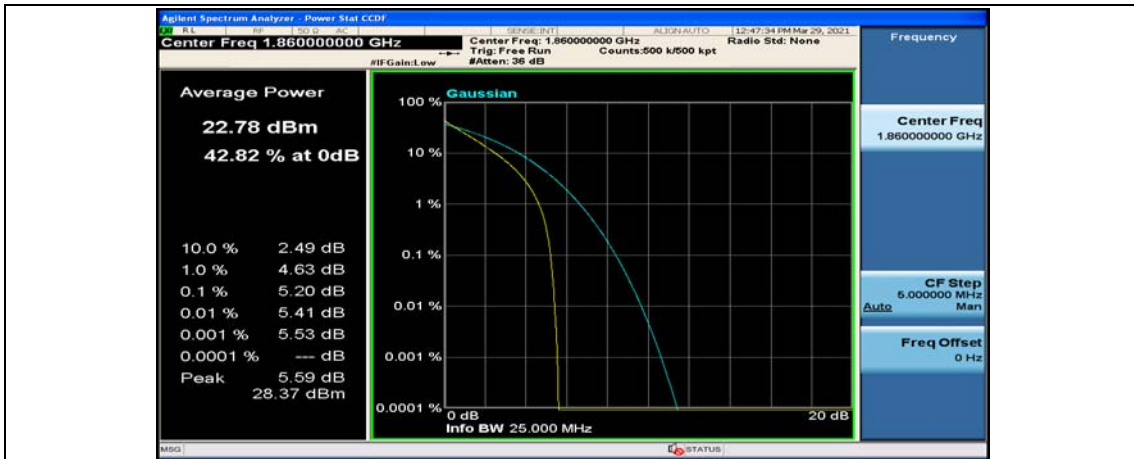

(Channel Bandwidth:15 MHz)_HCH_16QAM_37RB#0

(Channel Bandwidth:15 MHz)_HCH_16QAM_37RB#18

(Channel Bandwidth:15 MHz)_HCH_16QAM_37RB#38

(Channel Bandwidth:15 MHz)_HCH_16QAM_75RB#0

Channel Bandwidth: 20 MHz

(Channel Bandwidth:20 MHz)_LCH_QPSK_50RB#25