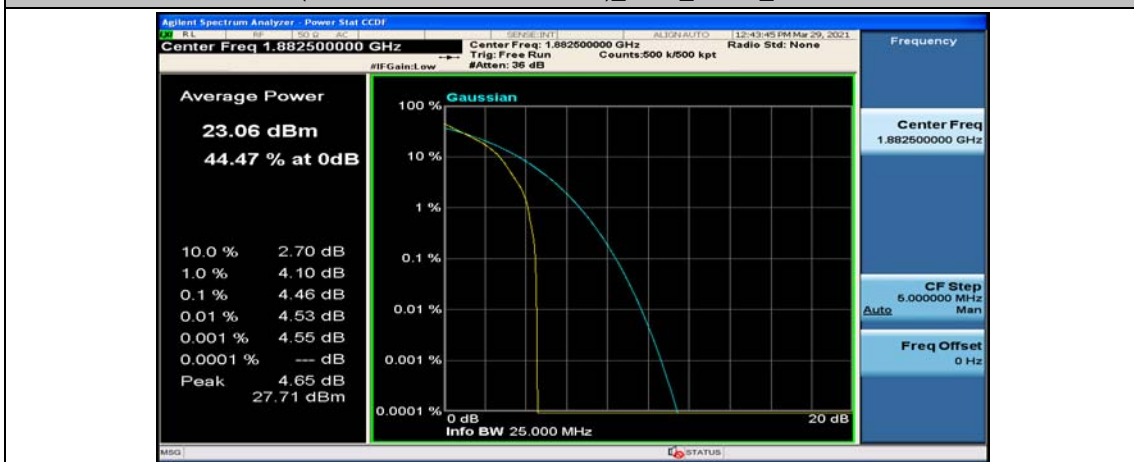

Channel Bandwidth: 10 MHz_MCH_16QAM_1RB#0

Channel Bandwidth: 10 MHz_MCH_16QAM_1RB#24

Channel Bandwidth: 10 MHz_MCH_16QAM_1RB#49

Channel Bandwidth: 15 MHz

(Channel Bandwidth:15 MHz)_LCH_QPSK_37RB#18

(Channel Bandwidth:15 MHz)_LCH_QPSK_37RB#38

(Channel Bandwidth:15 MHz)_LCH_QPSK_75RB#0

(Channel Bandwidth:15 MHz)_MCH_QPSK_1RB#0

(Channel Bandwidth:15 MHz)_MCH_QPSK_1RB#37

(Channel Bandwidth:15 MHz)_MCH_QPSK_1RB#74

(Channel Bandwidth:15 MHz)_MCH_QPSK_37RB#0