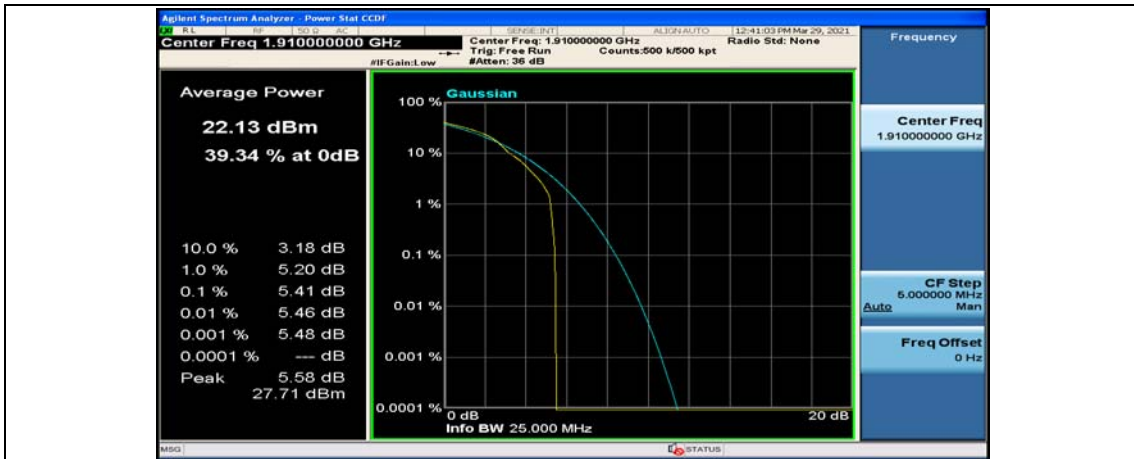

Channel Bandwidth: 10 MHz_MCH_16QAM_1RB#0

Channel Bandwidth: 10 MHz_MCH_16QAM_1RB#24

Channel Bandwidth: 10 MHz_MCH_16QAM_1RB#49

Channel Bandwidth: 15 MHz

(Channel Bandwidth:15 MHz)_LCH_QPSK_37RB#18

(Channel Bandwidth:15 MHz)_LCH_QPSK_37RB#38

(Channel Bandwidth:15 MHz)_LCH_QPSK_75RB#0

(Channel Bandwidth:15 MHz)_MCH_QPSK_1RB#0

(Channel Bandwidth:15 MHz)_MCH_QPSK_1RB#37

(Channel Bandwidth:15 MHz)_MCH_QPSK_1RB#74

(Channel Bandwidth:15 MHz)_MCH_QPSK_37RB#0