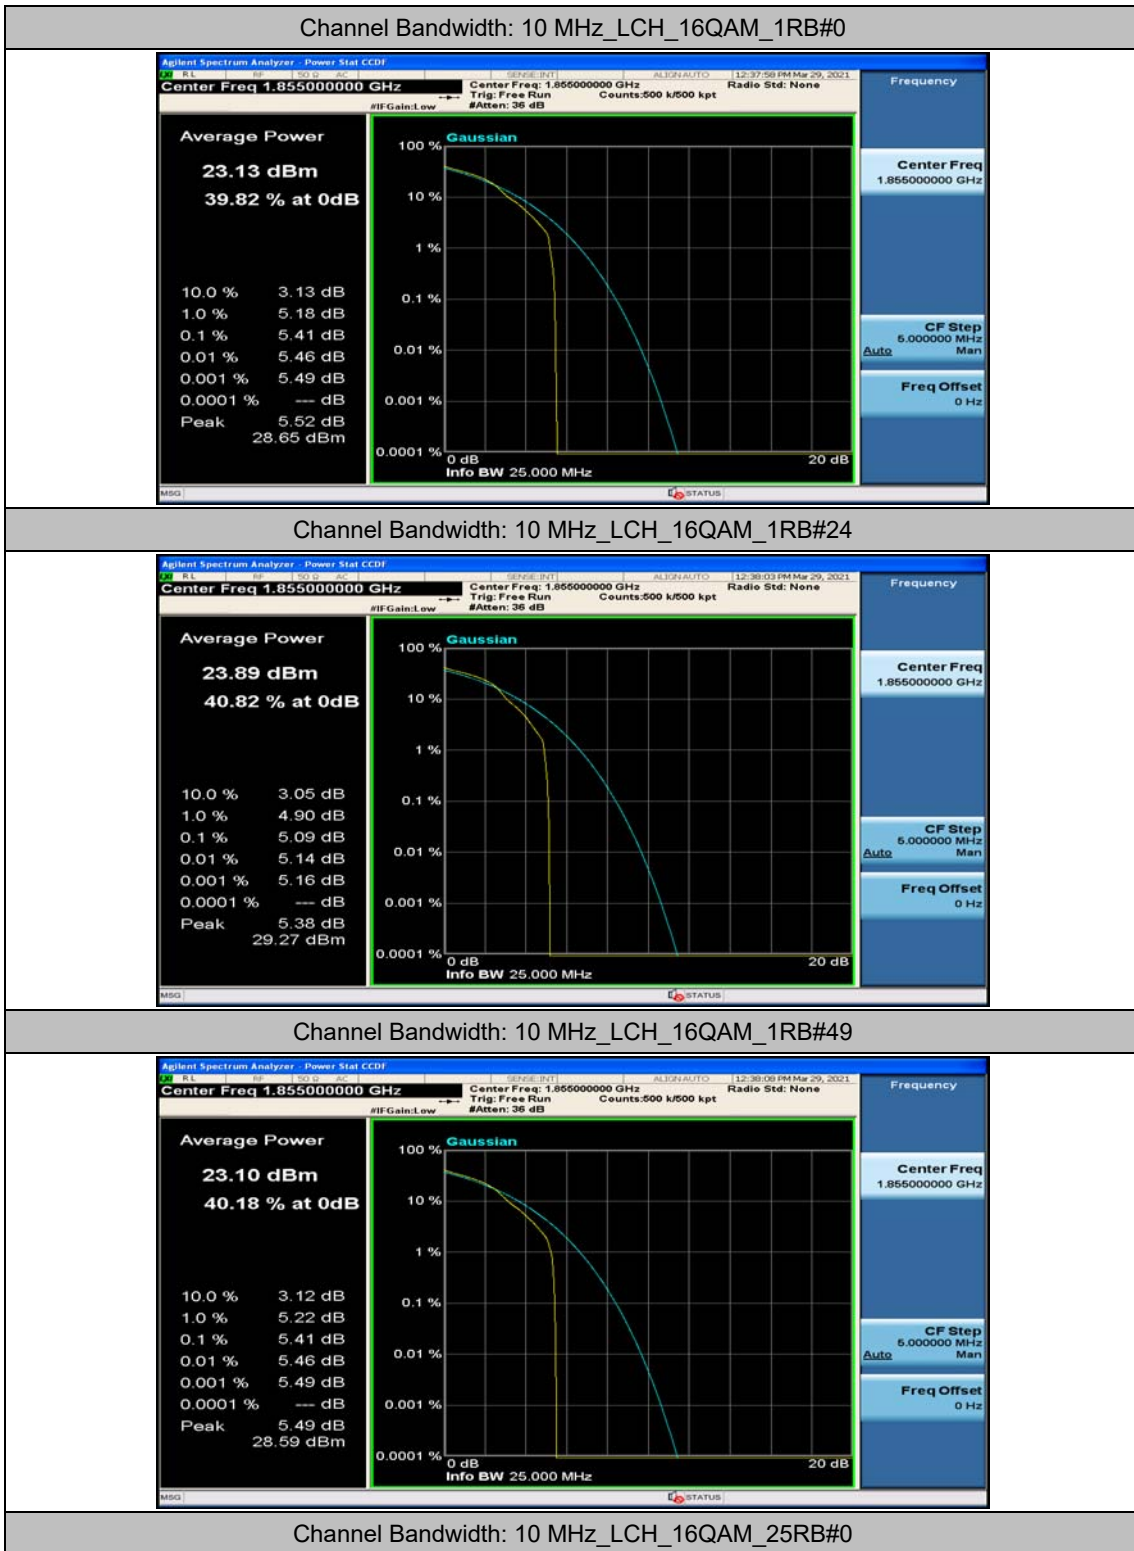

(Channel Bandwidth: 5 MHz)_HCH_16QAM_12RB#13

(Channel Bandwidth: 5 MHz)_HCH_16QAM_25RB#0

Channel Bandwidth: 10 MHz

Channel Bandwidth: 10 MHz_MCH_QPSK_1RB#0

Channel Bandwidth: 10 MHz_MCH_QPSK_1RB#24

Channel Bandwidth: 10 MHz_MCH_QPSK_1RB#49

Channel Bandwidth: 10 MHz_MCH_16QAM_1RB#0

Channel Bandwidth: 10 MHz_MCH_16QAM_1RB#24

Channel Bandwidth: 10 MHz_MCH_16QAM_1RB#49

Channel Bandwidth: 15 MHz

(Channel Bandwidth:15 MHz)_LCH_QPSK_37RB#18

(Channel Bandwidth:15 MHz)_LCH_QPSK_37RB#38