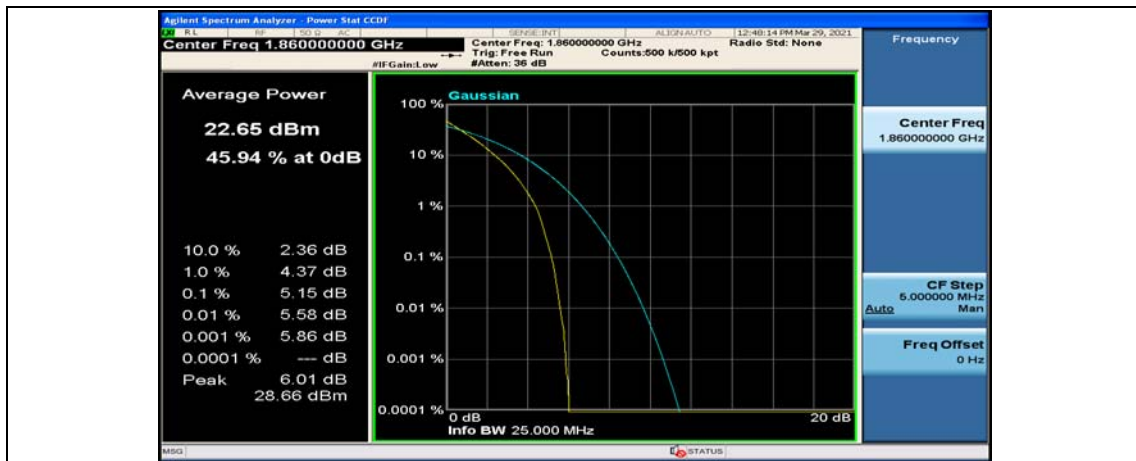

(Channel Bandwidth:20 MHz)_LCH_QPSK_100RB#0