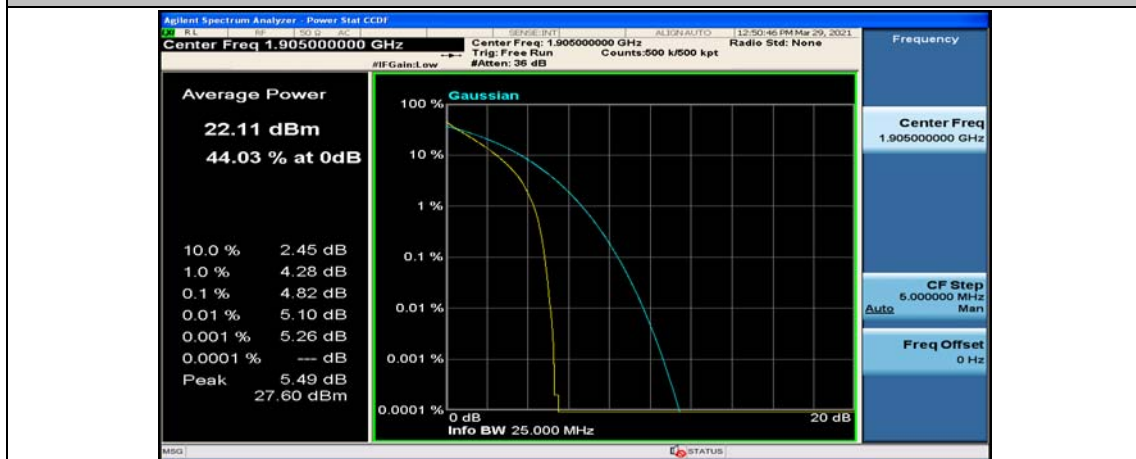

(Channel Bandwidth:20 MHz)_HCH_QPSK_50RB#0