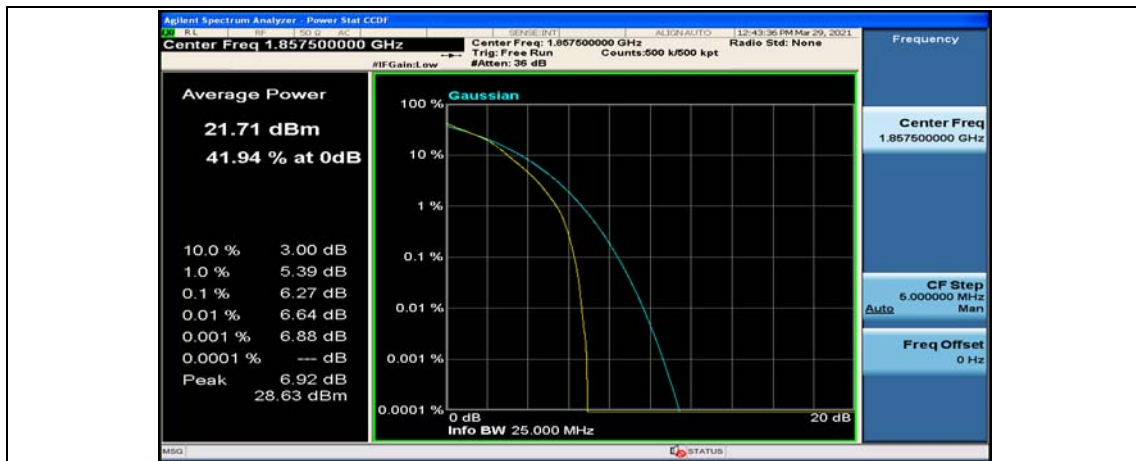

(Channel Bandwidth:15 MHz)_HCH_QPSK_37RB#38

(Channel Bandwidth:15 MHz)_HCH_QPSK_75RB#0

(Channel Bandwidth:15 MHz)_LCH_16QAM_37RB#18

(Channel Bandwidth:15 MHz)_LCH_16QAM_37RB#38

(Channel Bandwidth:15 MHz)_LCH_16QAM_75RB#0