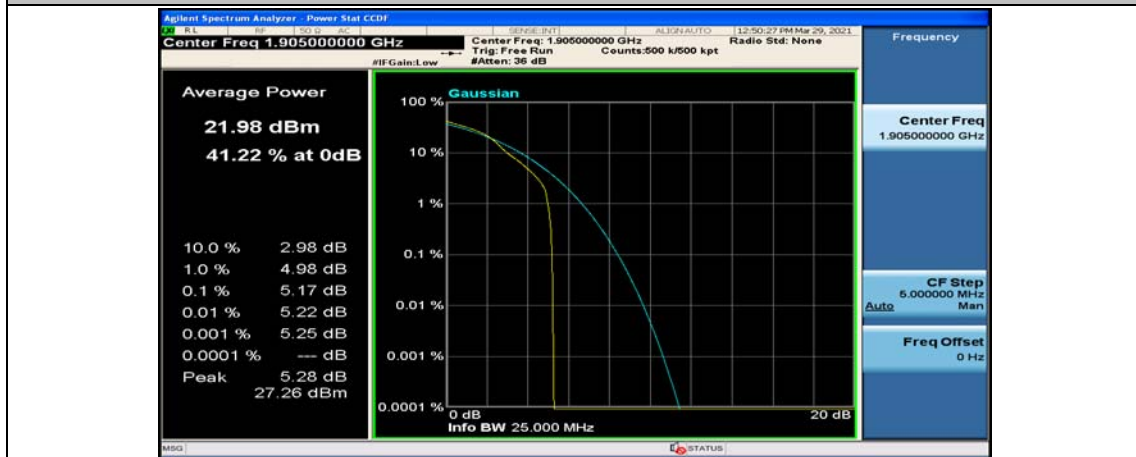

(Channel Bandwidth:20 MHz)_HCH_16QAM_1RB#0