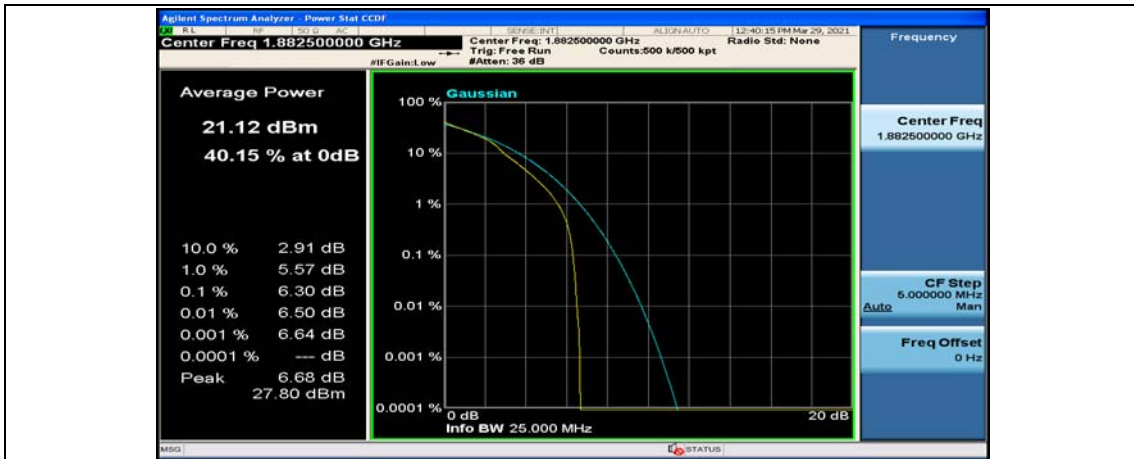

Channel Bandwidth: 10 MHz_MCH_16QAM_1RB#0

Channel Bandwidth: 10 MHz_MCH_16QAM_1RB#24

Channel Bandwidth: 10 MHz_MCH_16QAM_1RB#49

Channel Bandwidth: 15 MHz

(Channel Bandwidth:15 MHz)_LCH_QPSK_37RB#18

(Channel Bandwidth:15 MHz)_LCH_QPSK_37RB#38

(Channel Bandwidth:15 MHz)_LCH_QPSK_75RB#0

(Channel Bandwidth:15 MHz)_MCH_QPSK_1RB#0

(Channel Bandwidth:15 MHz)_MCH_QPSK_1RB#37

(Channel Bandwidth:15 MHz)_MCH_QPSK_1RB#74

(Channel Bandwidth:15 MHz)_MCH_QPSK_37RB#0