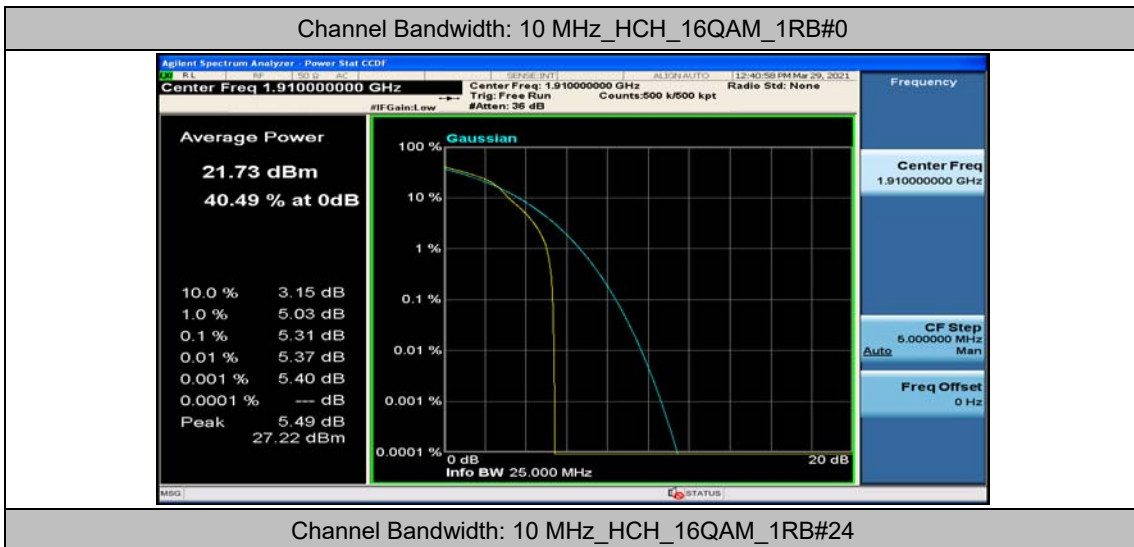

Channel Bandwidth: 10 MHz_MCH_16QAM_1RB#0

Channel Bandwidth: 10 MHz_MCH_16QAM_1RB#24

Channel Bandwidth: 10 MHz_MCH_16QAM_1RB#49

Channel Bandwidth: 15 MHz

(Channel Bandwidth:15 MHz)_LCH_QPSK_37RB#18

(Channel Bandwidth:15 MHz)_LCH_QPSK_37RB#38