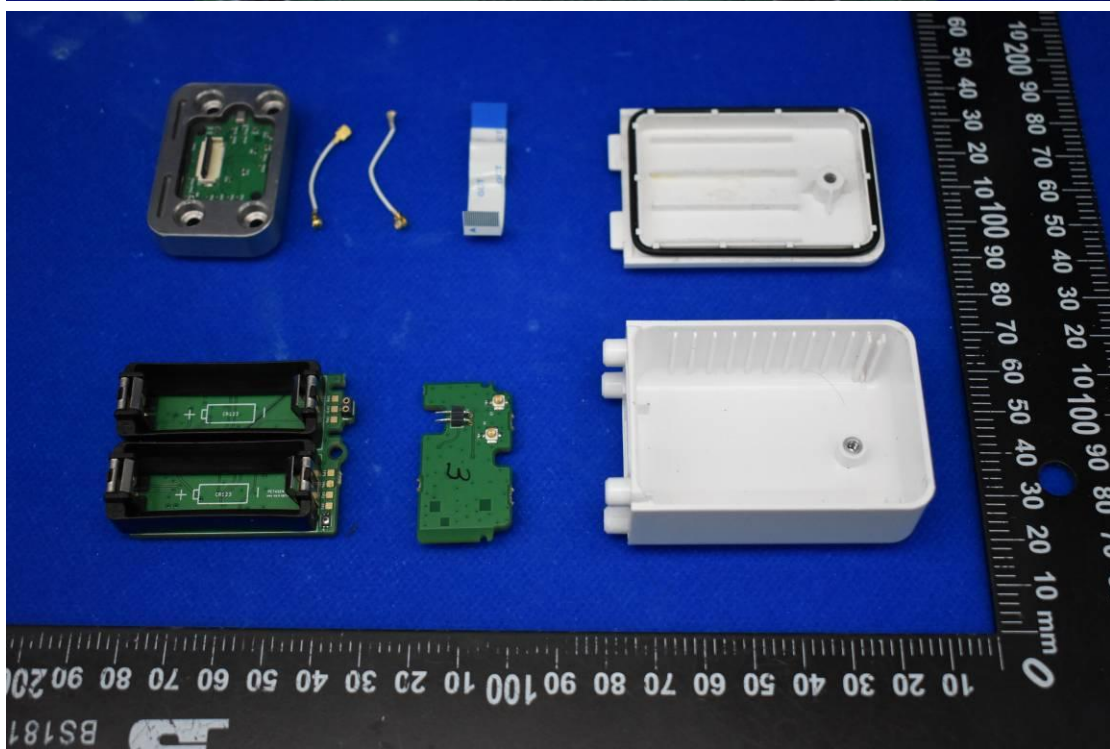

FCC ID: 2AJW7-VM4P

Internal Photos

1. EUT uncover view

2. Antenna view