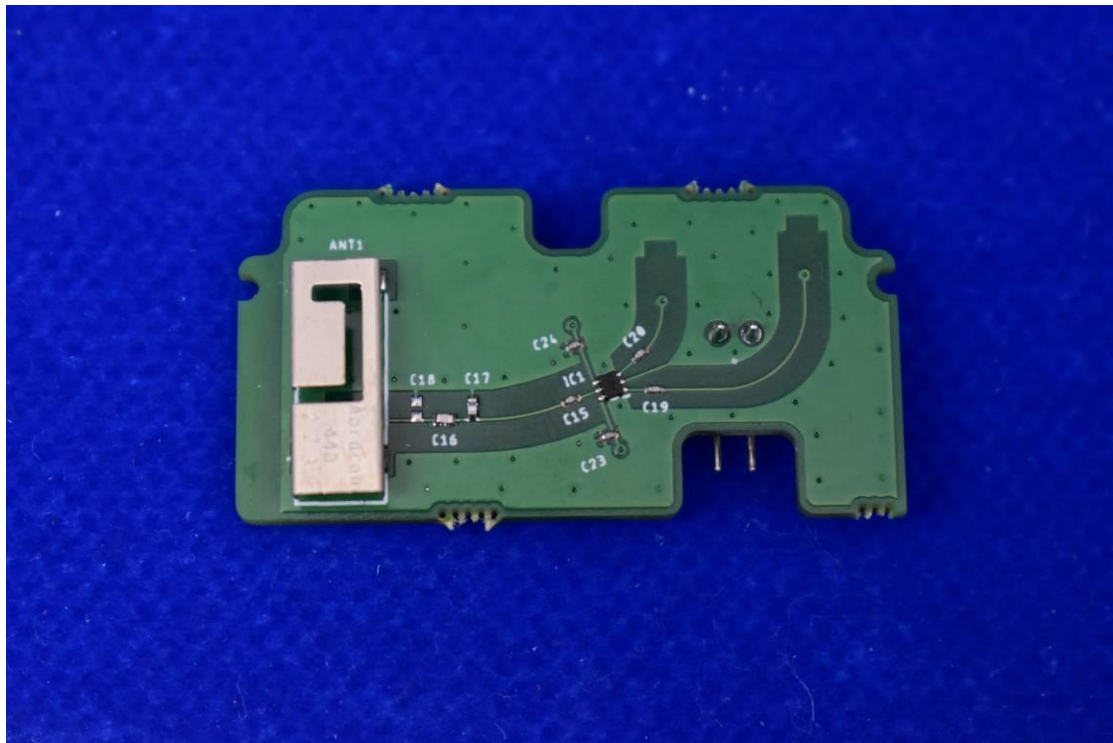

FCC ID: 2AJW7-VM4P

Internal Photos

1. EUT uncover view

2. Antenna view