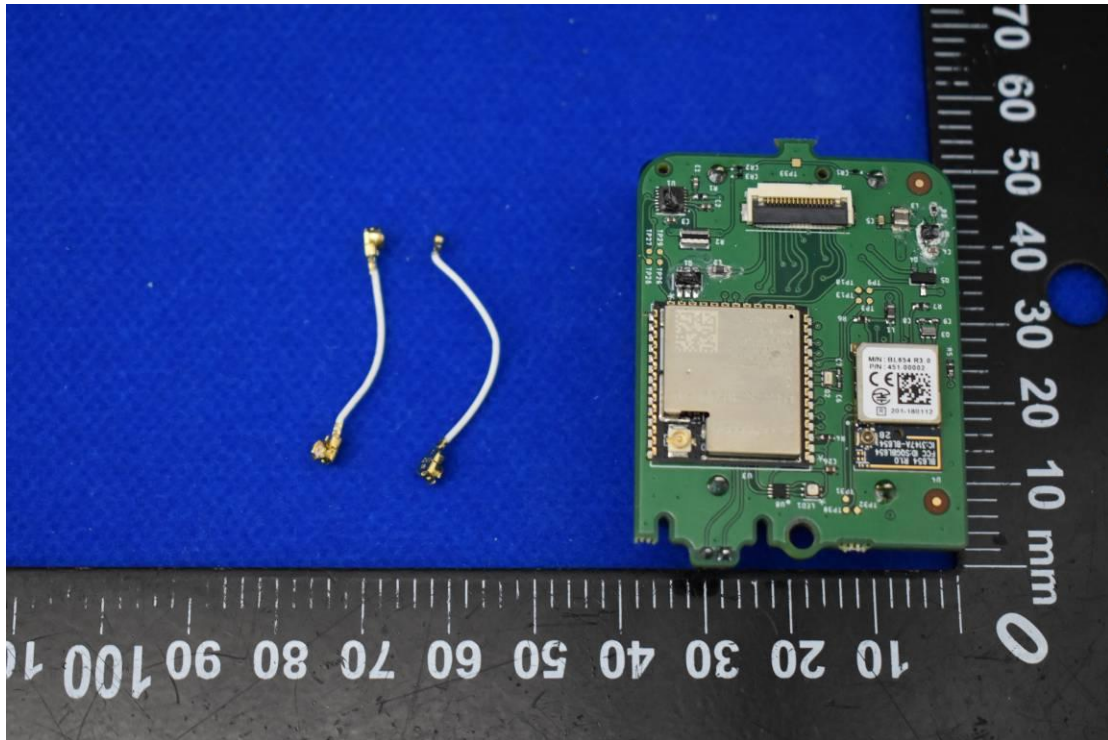

FCC ID: 2AJW7-VM4P

Internal Photos

1. EUT uncover view

2. Antenna view