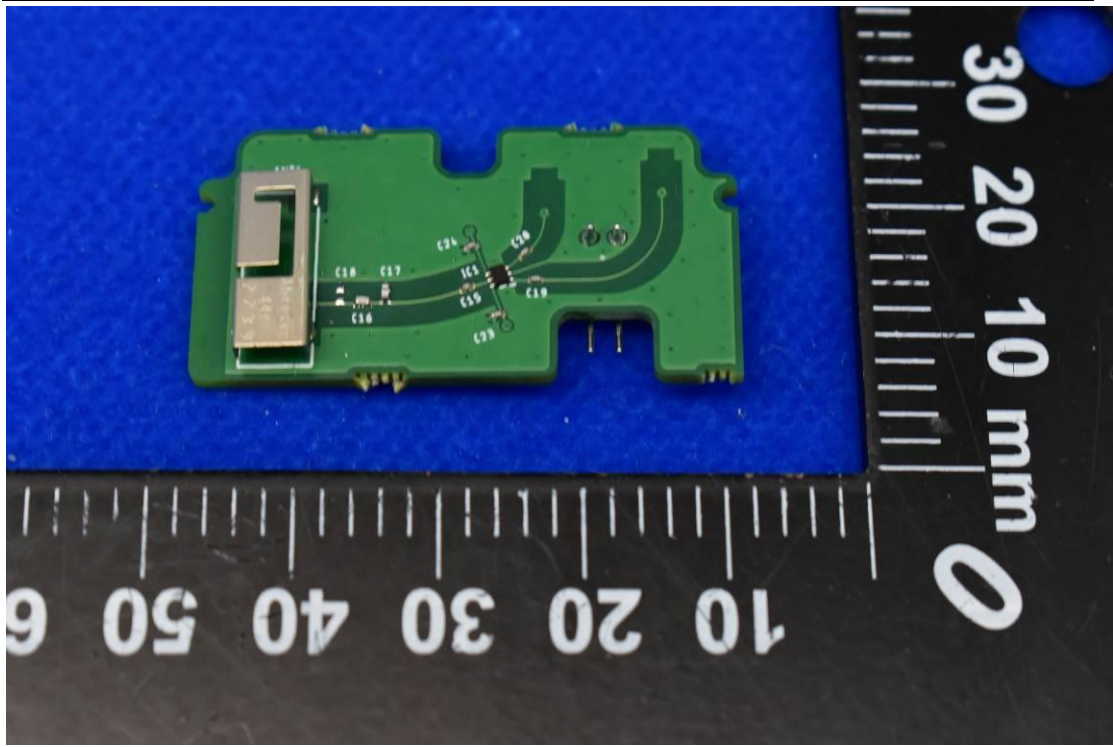

FCC ID: 2AJW7-VM4P

Internal Photos

1. EUT uncover view

2. Antenna view