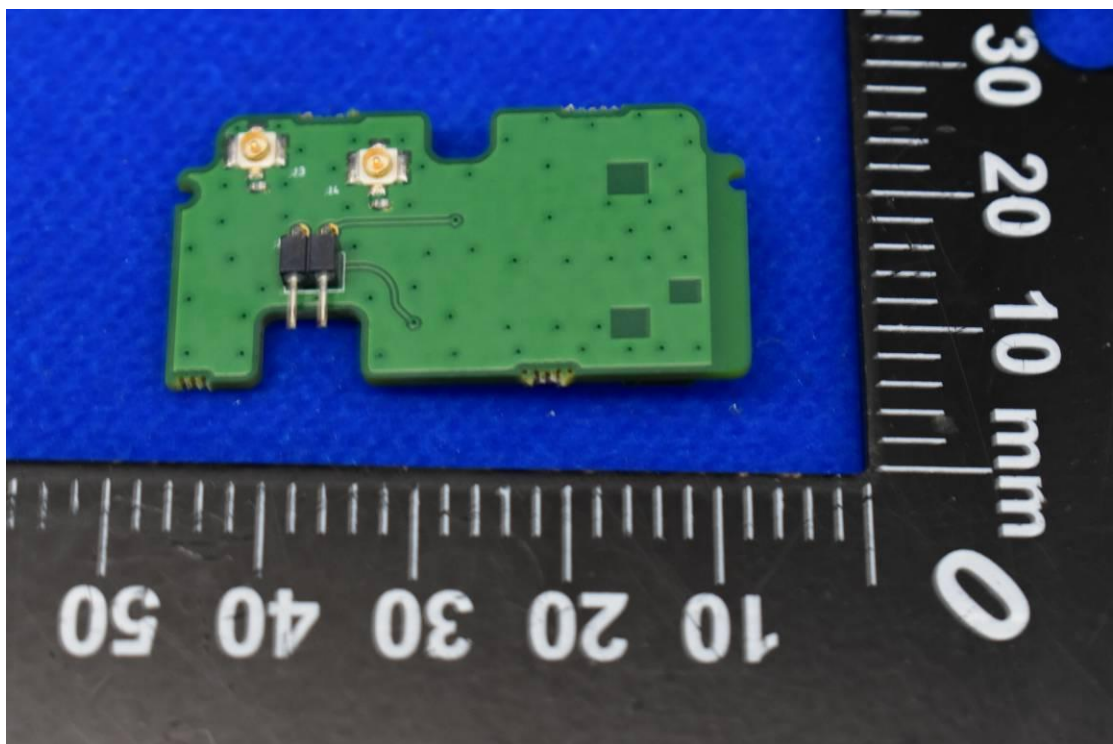

FCC ID: 2AJW7-VM4P

Internal Photos

1. EUT uncover view

2. Antenna view