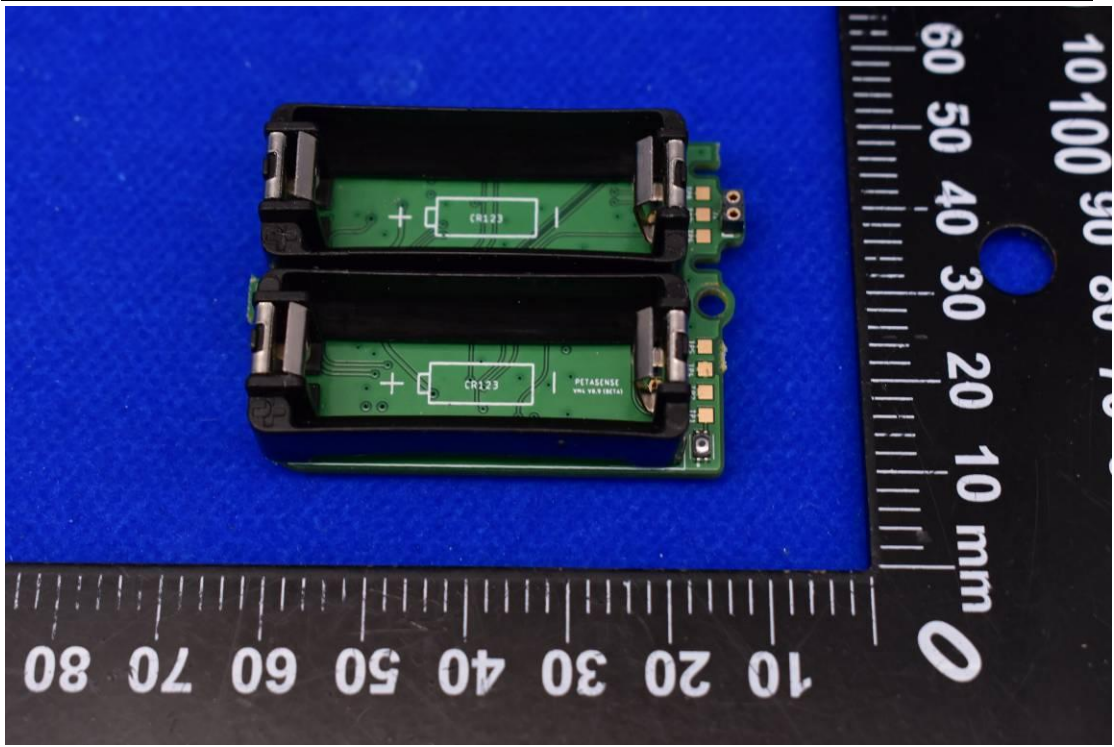

FCC ID: 2AJW7-VM4P

Internal Photos

1. EUT uncover view

2. Antenna view