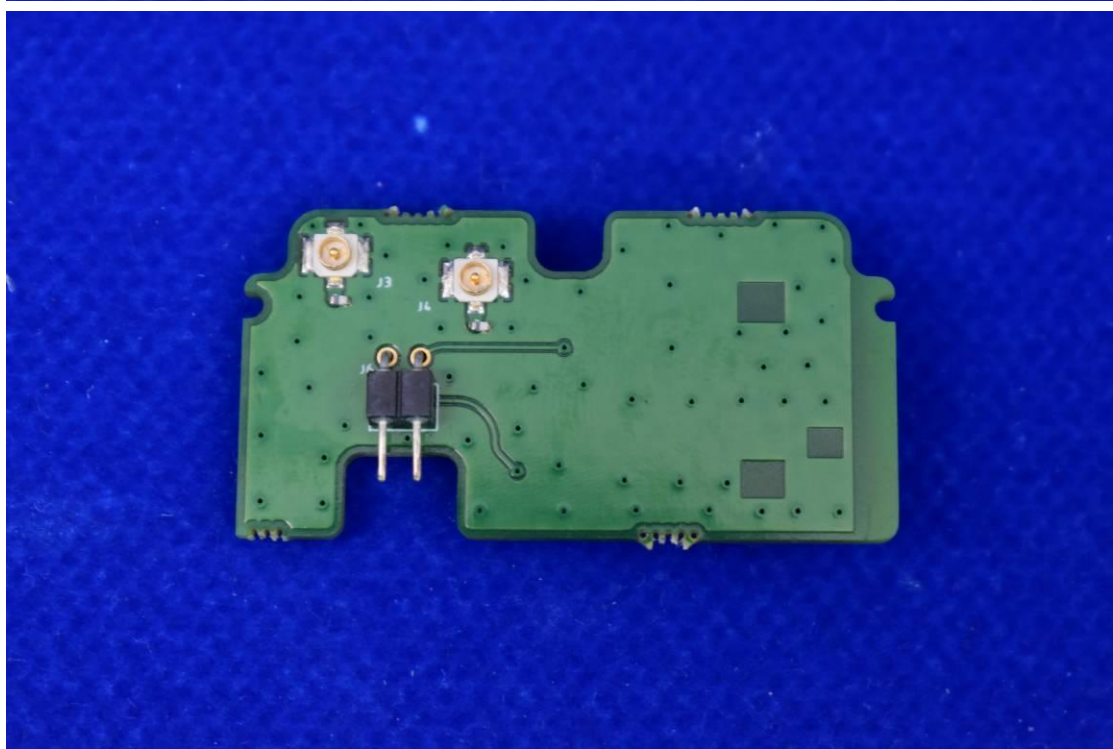

FCC ID: 2AJW7-VM4P

Internal Photos

1. EUT uncover view

2. Antenna view