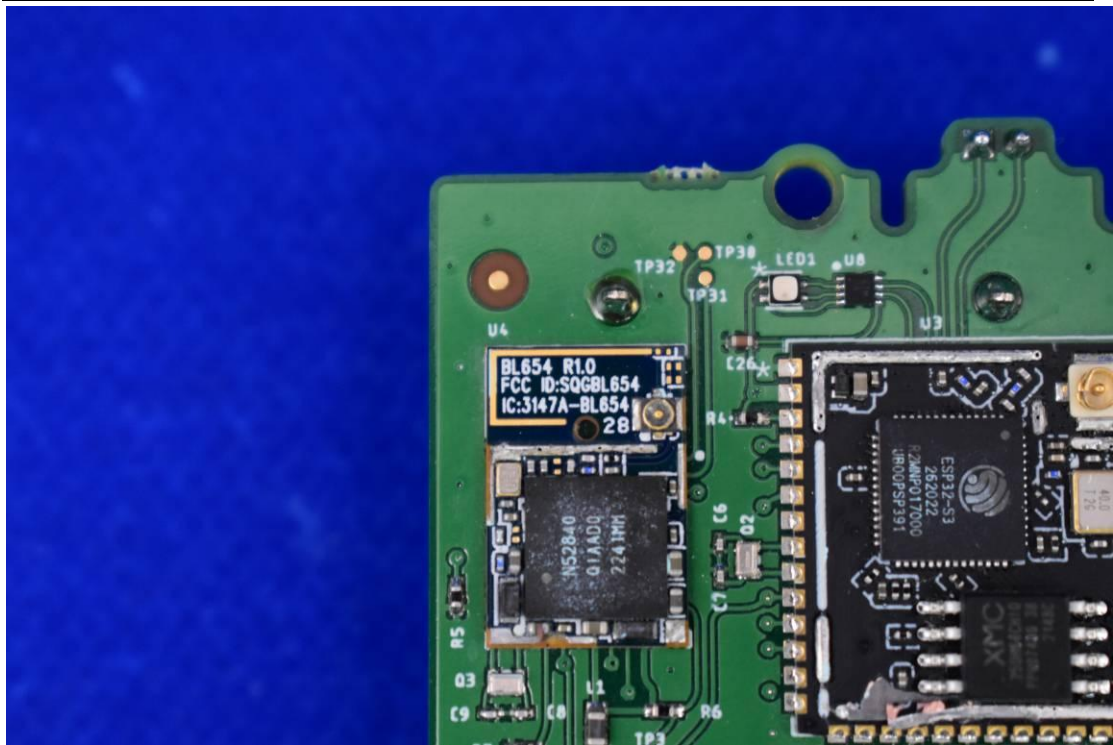

FCC ID: 2AJW7-VM4P

Internal Photos

1. EUT uncover view

2. Antenna view