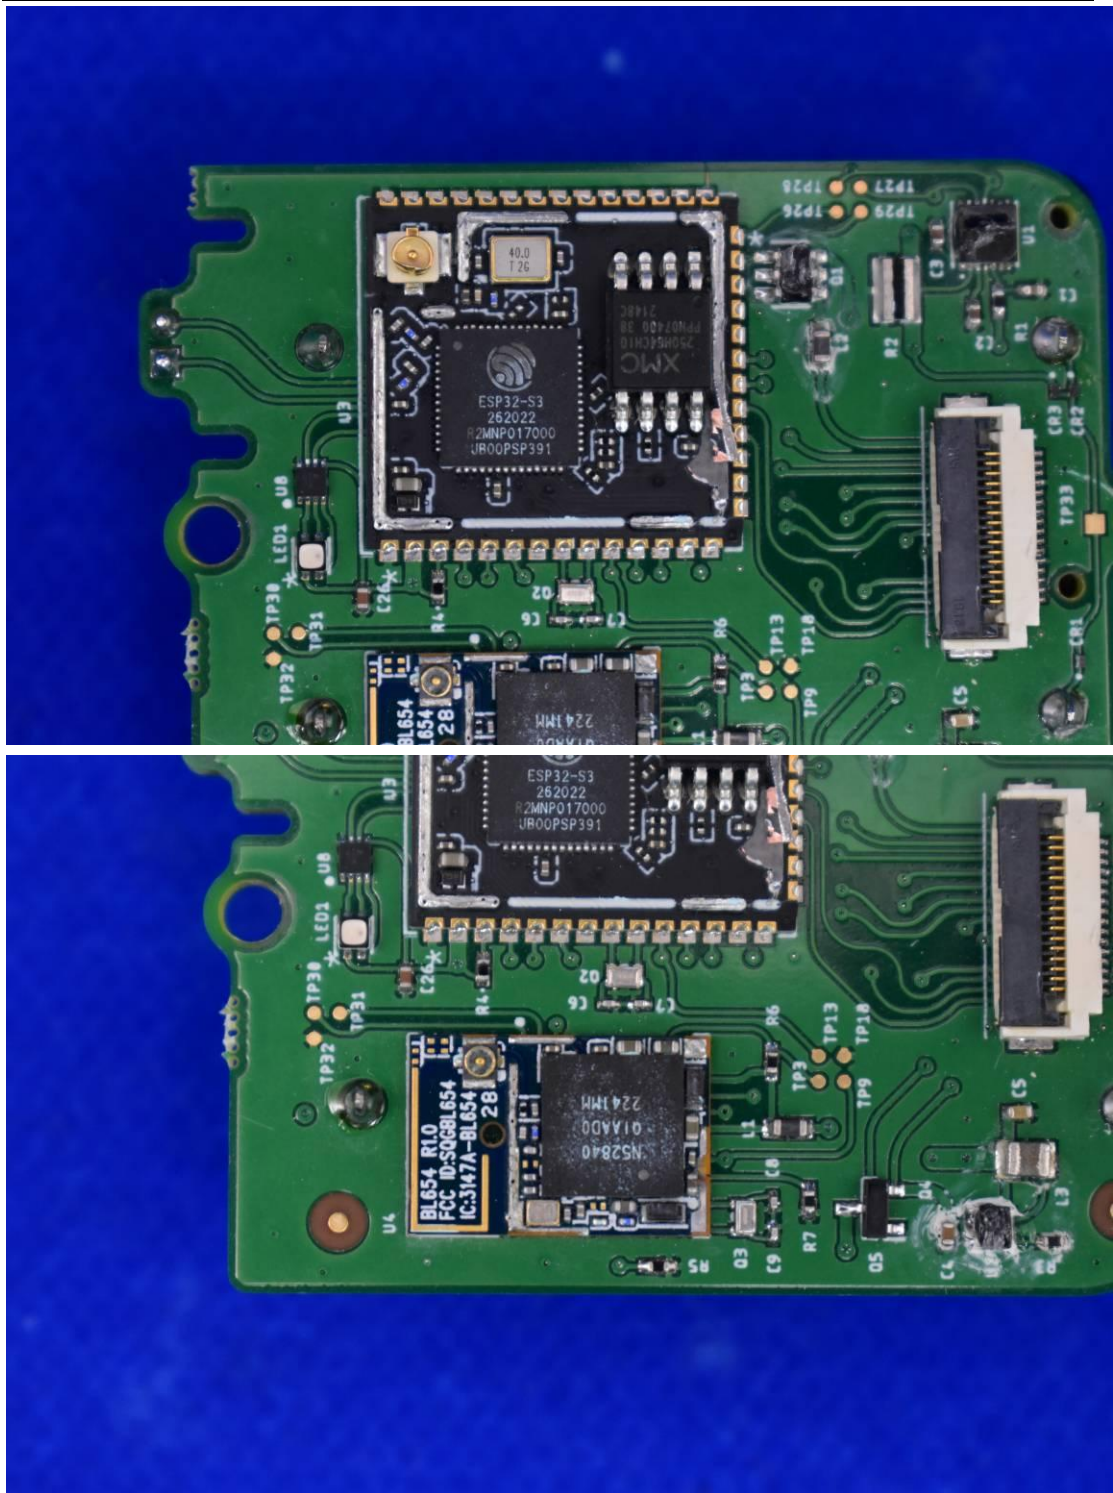

FCC ID: 2AJW7-VM4P

Internal Photos

1. EUT uncover view

2. Antenna view