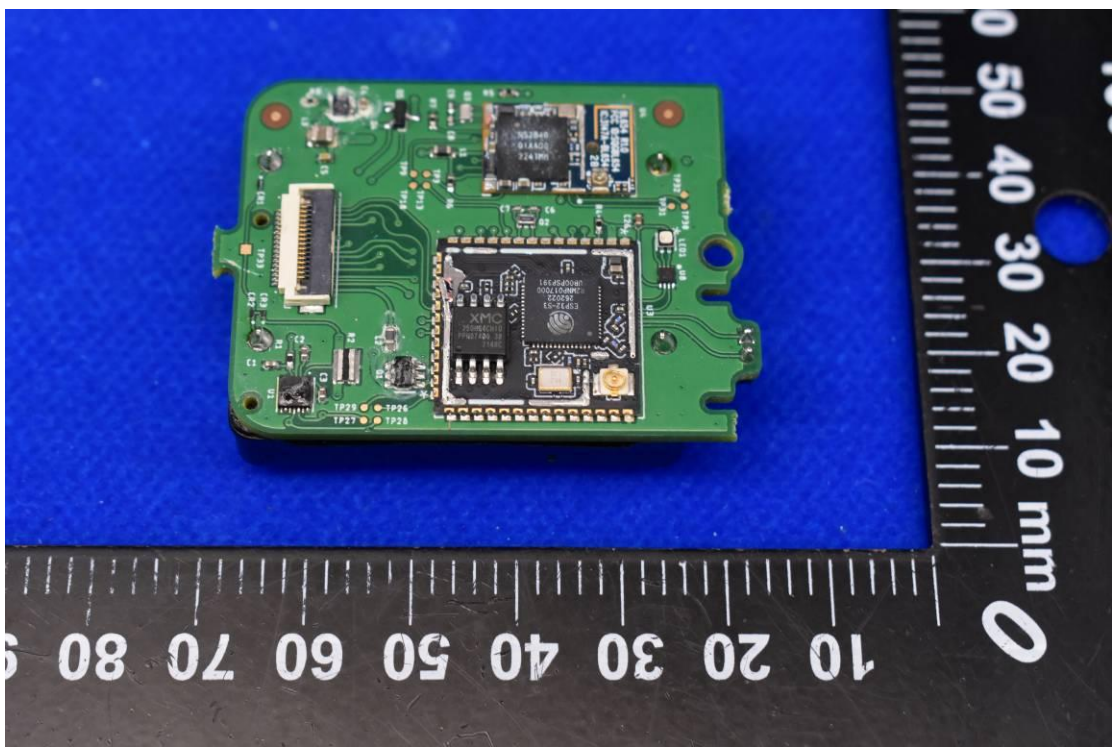

FCC ID: 2AJW7-VM4P

Internal Photos

1. EUT uncover view

2. Antenna view