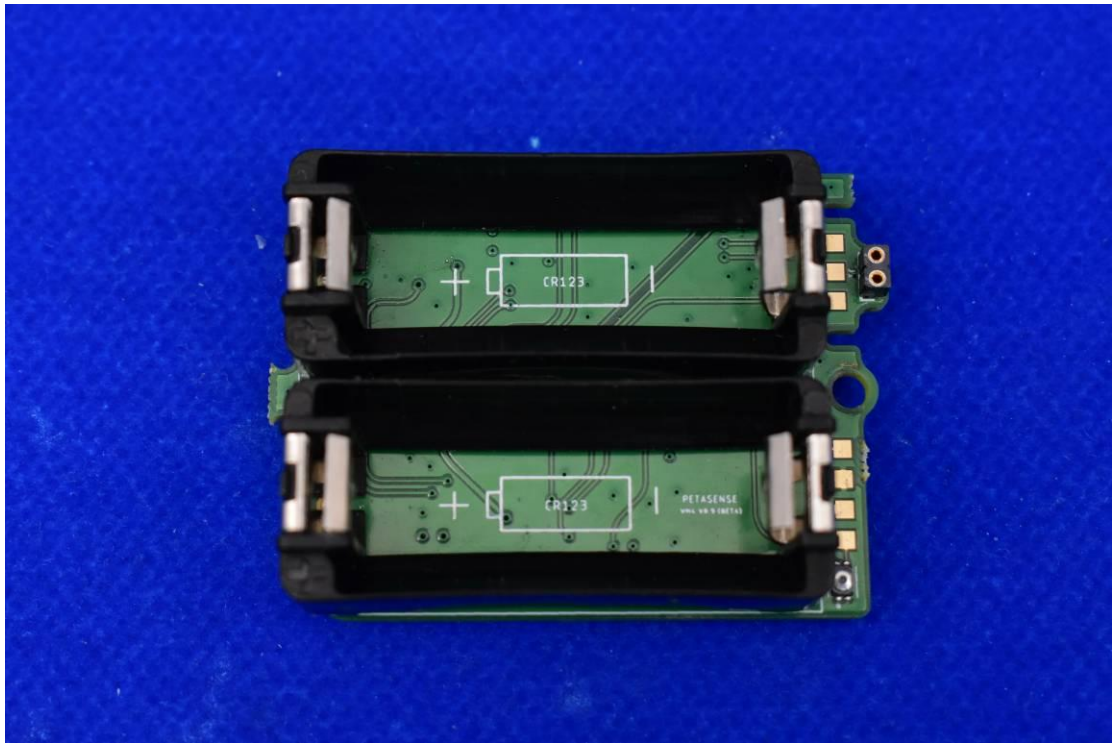

FCC ID: 2AJW7-VM4P

Internal Photos

1. EUT uncover view

2. Antenna view