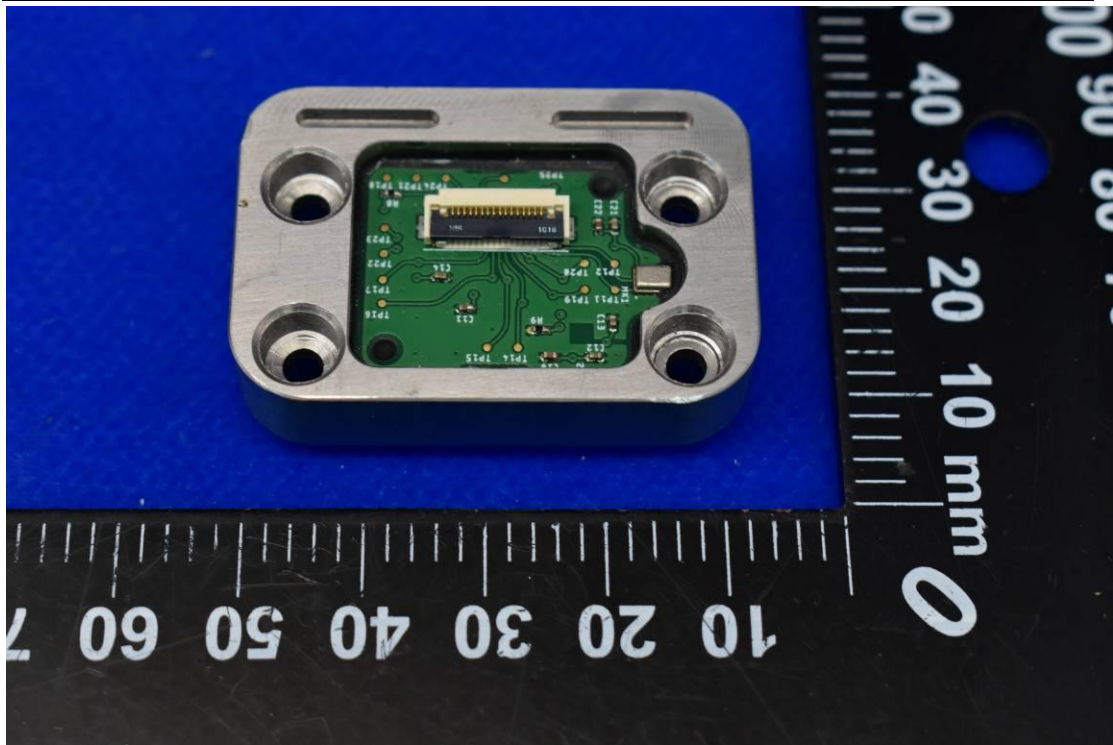

FCC ID: 2AJW7-VM4P

Internal Photos

1. EUT uncover view

2. Antenna view