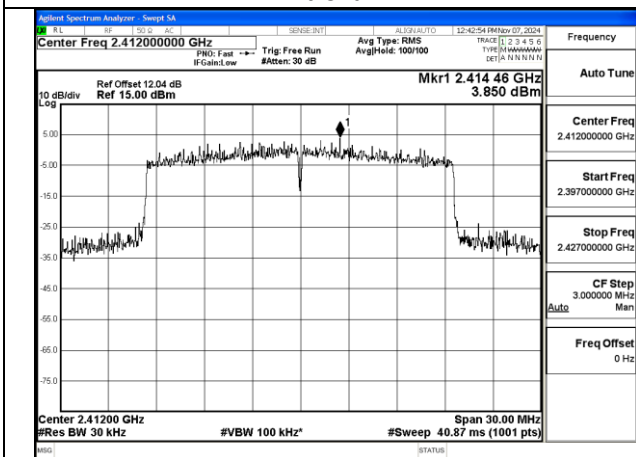

Mode:802.11ax HE20 Tone:106T Frequency:2462MHz
Ant:Chain0

Mode:802.11ax HE20 Tone:106T Frequency:2412MHz
Ant:Chain1

Mode:802.11ax HE20 Tone:106T Frequency:2437MHz
Ant:Chain1

Mode:802.11ax HE20 Tone:106T Frequency:2462MHz
Ant:Chain1