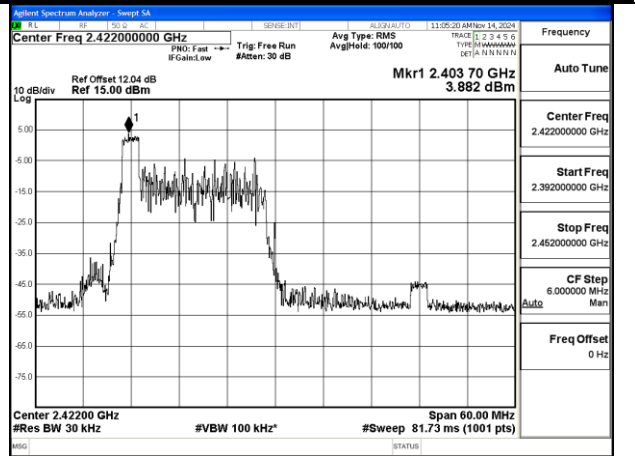

Mode:802.11n HT40 Frequency:2452MHz Ant:Chain1

Test Mode: 802.11ax HE40

Mode:802.11ax HE40 Tone:26T Frequency:2422MHz
Ant:Chain0

Mode:802.11ax HE40 Tone:26T Frequency:2437MHz
Ant:Chain0

BUREAU VERITAS

No.: W7L-P20241205-1RF03
FCC ID: 2AJVQ-MWH647B

Mode:802.11ax HE40 Tone:26T Frequency:2452MHz
Ant:Chain0

Mode:802.11ax HE40 Tone:26T Frequency:2422MHz
Ant:Chain1

Mode:802.11ax HE40 Tone:26T Frequency:2437MHz
Ant:Chain1

Mode:802.11ax HE40 Tone:26T Frequency:2452MHz
Ant:Chain1