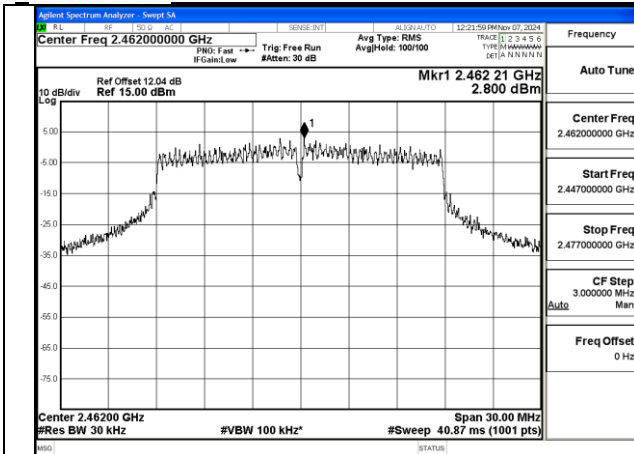

Test Mode: 802.11n HT20

Mode:802.11n HT20 Frequency:2412MHz Ant:Chain0

Mode:802.11n HT20 Frequency:2437MHz Ant:Chain0

BUREAU VERITAS

No.: W7L-P20241205-1RF03
FCC ID: 2AJVQ-MWH647B

Mode:802.11n HT20 Frequency:2462MHz Ant:Chain0