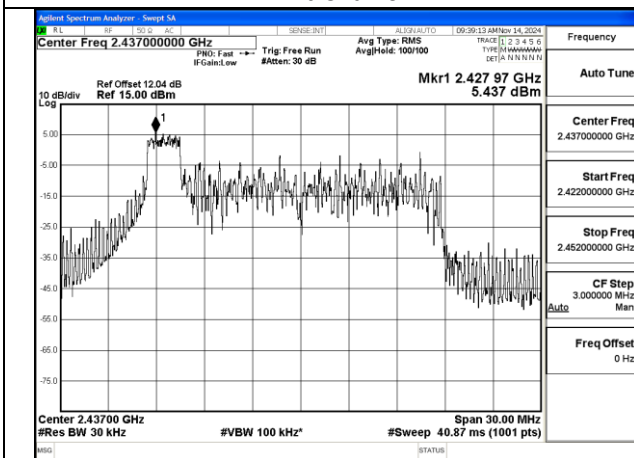

Mode:802.11ax HE20 Tone:26T Frequency:2437MHz
Ant:Chain0

BUREAU VERITAS

No.: W7L-P20241205-1RF03
FCC ID: 2AJVQ-MWH647B

Mode:802.11ax HE20 Tone:26T Frequency:2462MHz
Ant:Chain0

Mode:802.11ax HE20 Tone:26T Frequency:2412MHz
Ant:Chain1