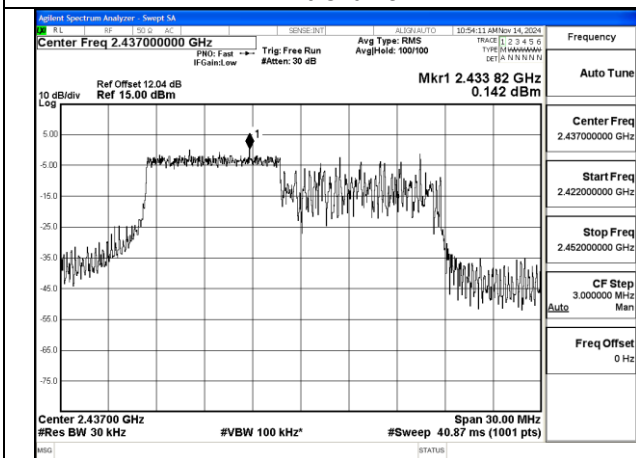

Mode:802.11ax HE20 Tone:106T Frequency:2437MHz
Ant:Chain1