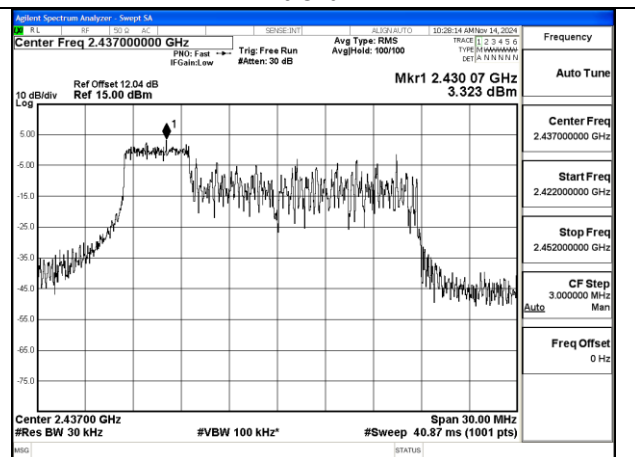

Mode:802.11ax HE20 Tone:52T Frequency:2437MHz
Ant:Chain0