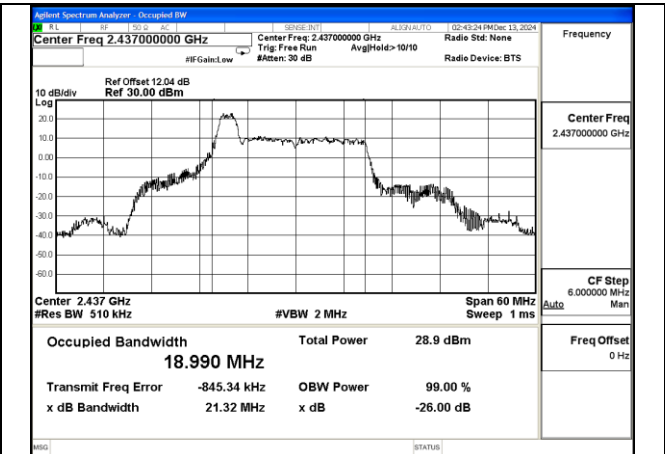

Mode:802.11ax HE20 Tone:26T Frequency:2437MHz
Ant:Chain0