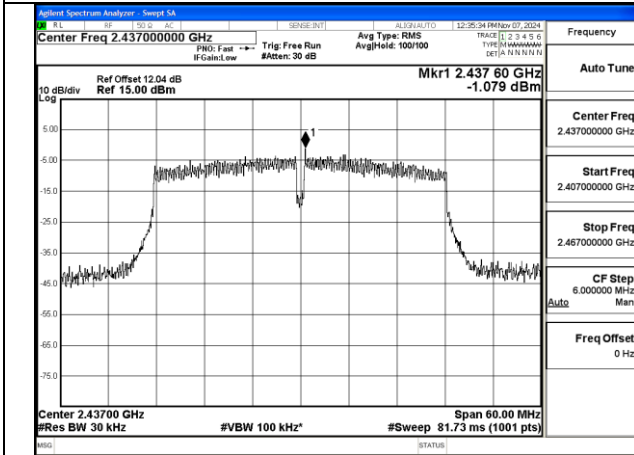

Mode:802.11n HT40 Frequency:2437MHz Ant:Chain0

BUREAU VERITAS

No.: W7L-P20241205-1RF03
FCC ID: 2AJVQ-MWH647B

Mode:802.11n HT40 Frequency:2452MHz Ant:Chain0

Mode:802.11n HT40 Frequency:2422MHz Ant:Chain1

Mode:802.11n HT40 Frequency:2437MHz Ant:Chain1