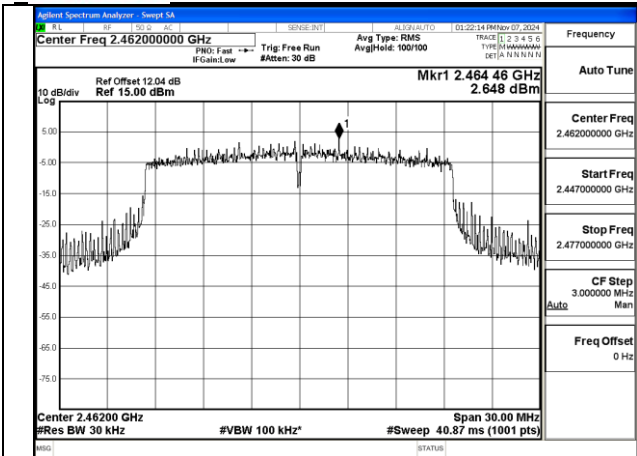

Mode:802.11ax HE20 Tone:242T Frequency:2412MHz
Ant:Chain0

Mode:802.11ax HE20 Tone:242T Frequency:2437MHz
Ant:Chain0

BUREAU VERITAS

No.: W7L-P20241205-1RF03
FCC ID: 2AJVQ-MWH647B

Mode:802.11ax HE20 Tone:242T Frequency:2462MHz
Ant:Chain0