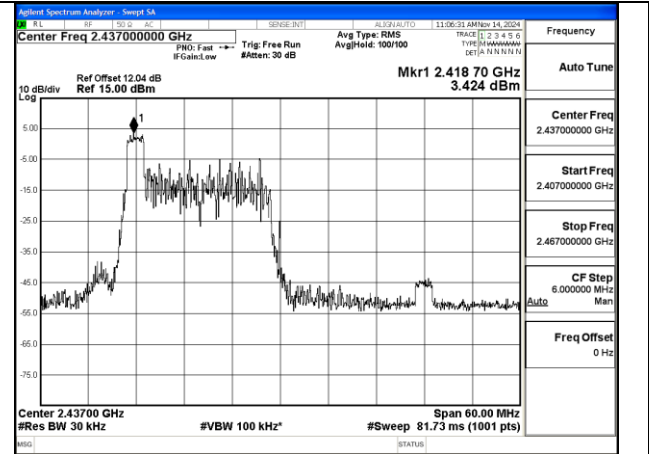

Test Mode: 802.11ax HE40

Mode:802.11ax HE40 Tone:26T Frequency:2437MHz
Ant:Chain0