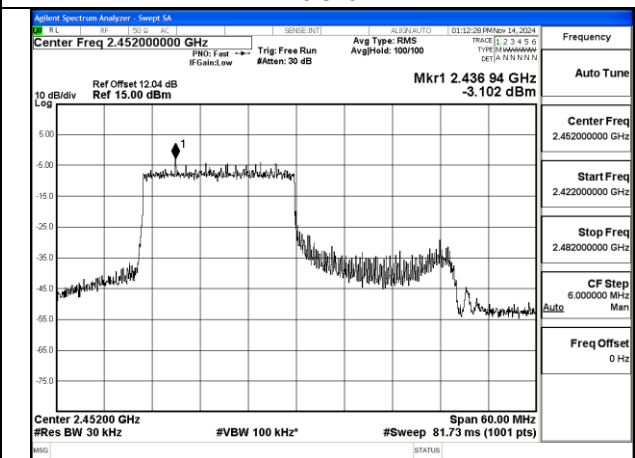

BUREAU VERITAS

No.: W7L-P20241205-1RF03
FCC ID: 2AJVQ-MWH647B

Mode:802.11ax HE40 Tone:242T Frequency:2452MHz
Ant:Chain0

Mode:802.11ax HE40 Tone:242T Frequency:2422MHz
Ant:Chain1

Mode:802.11ax HE40 Tone:242T Frequency:2437MHz
Ant:Chain1