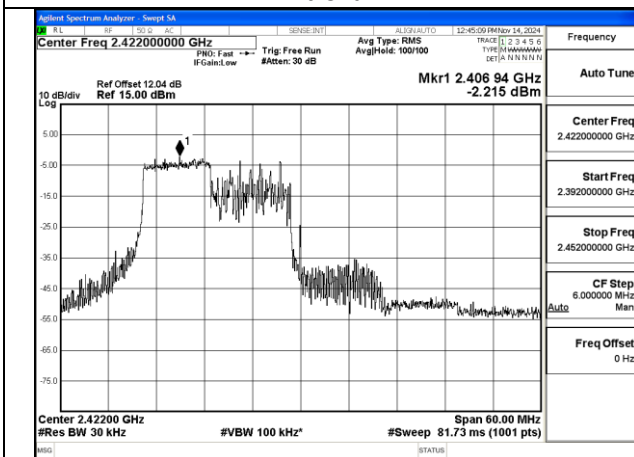

Mode:802.11ax HE40 Tone:52T Frequency:2422MHz
Ant:Chain0

Mode:802.11ax HE40 Tone:52T Frequency:2437MHz
Ant:Chain0

BUREAU VERITAS

No.: W7L-P20241205-1RF03
FCC ID: 2AJVQ-MWH647B

Mode:802.11ax HE40 Tone:52T Frequency:2452MHz
Ant:Chain0

Mode:802.11ax HE40 Tone:52T Frequency:2422MHz
Ant:Chain1

Mode:802.11ax HE40 Tone:52T Frequency:2437MHz
Ant:Chain1

Mode:802.11ax HE40 Tone:52T Frequency:2452MHz
Ant:Chain1

Mode:802.11ax HE40 Tone:106T Frequency:2422MHz
Ant:Chain0