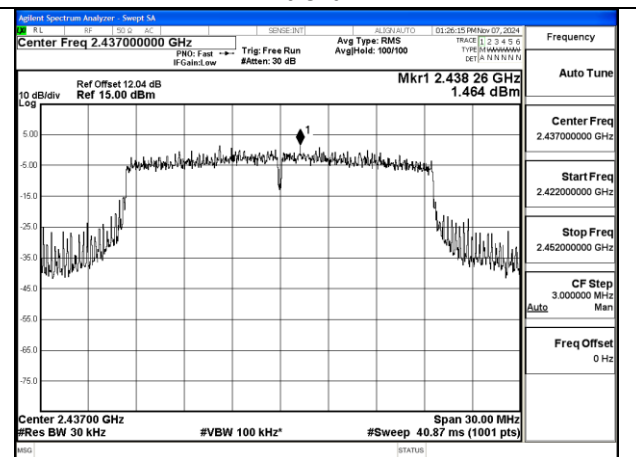

Mode:802.11ax HE20 Tone:242T Frequency:2437MHz
Ant:Chain0