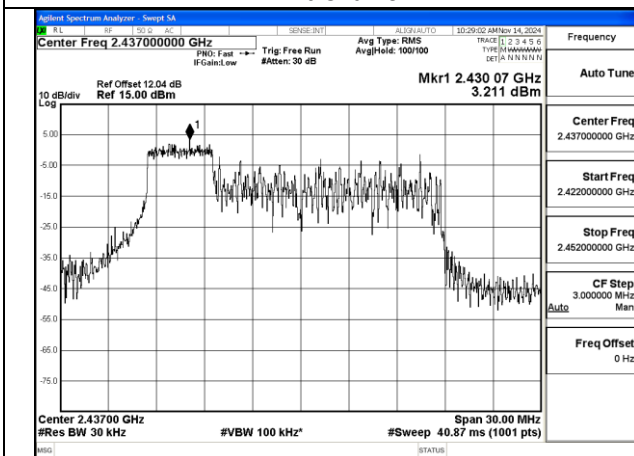

BUREAU VERITAS

No.: W7L-P20241205-1RF03
FCC ID: 2AJVQ-MWH647B

Mode:802.11ax HE20 Tone:52T Frequency:2462MHz
Ant:Chain0

Mode:802.11ax HE20 Tone:52T Frequency:2412MHz
Ant:Chain1

Mode:802.11ax HE20 Tone:52T Frequency:2437MHz
Ant:Chain1