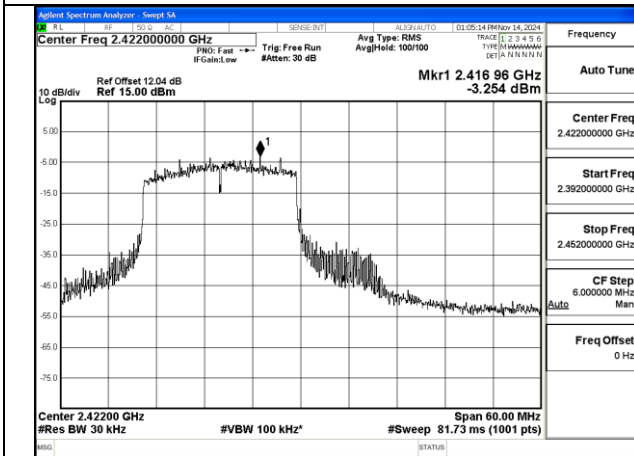

Mode:802.11ax HE40 Tone:106T Frequency:2437MHz
Ant:Chain1

Mode:802.11ax HE40 Tone:106T Frequency:2452MHz
Ant:Chain1

Mode:802.11ax HE40 Tone:242T Frequency:2422MHz
Ant:Chain0

Mode:802.11ax HE40 Tone:242T Frequency:2437MHz
Ant:Chain0