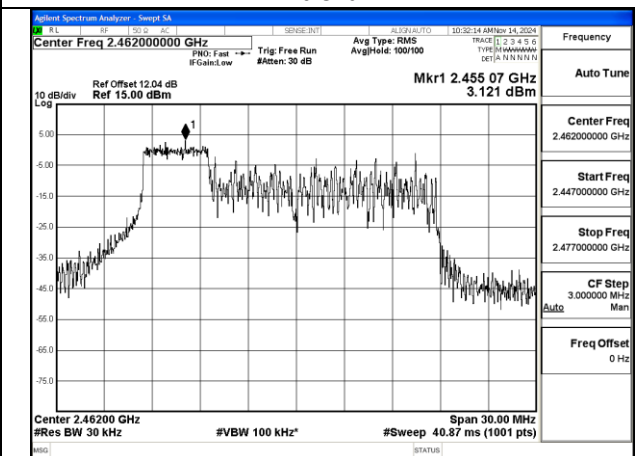

BUREAU VERITAS

No.: W7L-P20241205-1RF03
FCC ID: 2AJVQ-MWH647B

Mode:802.11ax HE20 Tone:52T Frequency:2462MHz
Ant:Chain0

Mode:802.11ax HE20 Tone:52T Frequency:2412MHz
Ant:Chain1

Mode:802.11ax HE20 Tone:52T Frequency:2437MHz
Ant:Chain1