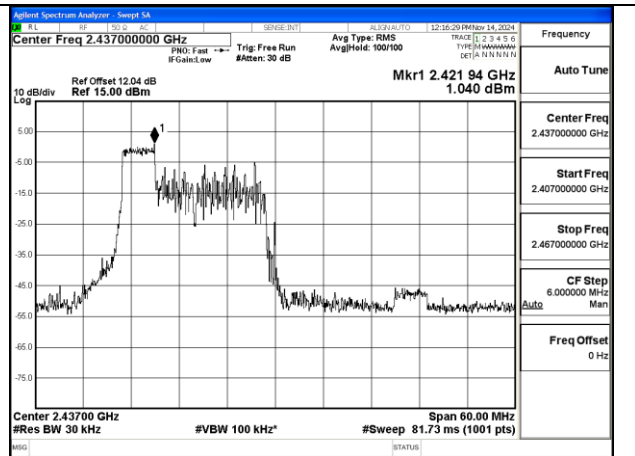

Mode:802.11ax HE40 Tone:52T Frequency:2437MHz
Ant:Chain0