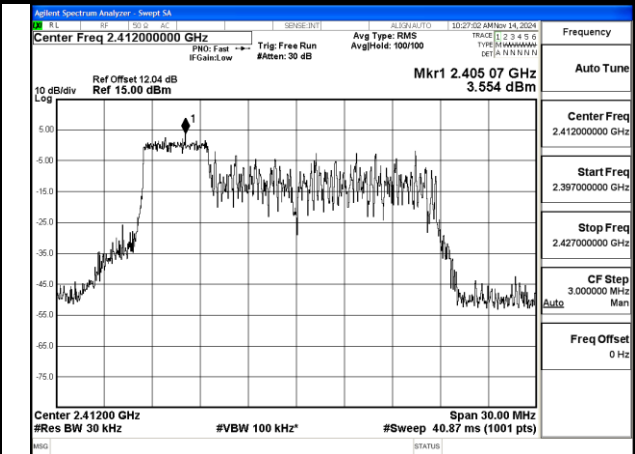

Mode:802.11ax HE20 Tone:52T Frequency:2412MHz
Ant:Chain1