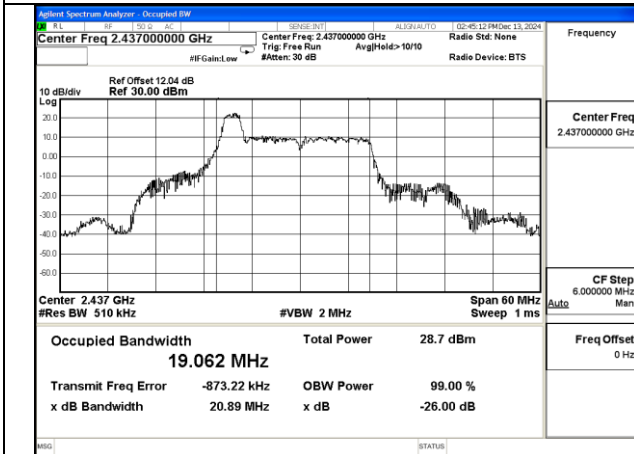

BUREAU VERITAS

No.: W7L-P20241205-1RF03
FCC ID: 2AJVQ-MWH647B

Mode:802.11ax HE40 Tone:484T Frequency:2452MHz
Ant:Chain0

Mode:802.11ax HE40 Tone:484T Frequency:2422MHz
Ant:Chain1

Mode:802.11ax HE40 Tone:484T Frequency:2437MHz
Ant:Chain1

Mode:802.11ax HE40 Tone:484T Frequency:2452MHz
Ant:Chain1

Test Mode: 802.11ax HE20 26T 0

Mode:802.11ax HE20 Tone:26T Frequency:2412MHz
Ant:Chain0

Mode:802.11ax HE20 Tone:26T Frequency:2437MHz
Ant:Chain0

Mode:802.11ax HE20 Tone:26T Frequency:2462MHz
Ant:Chain0

Mode:802.11ax HE20 Tone:26T Frequency:2412MHz
Ant:Chain1

Mode:802.11ax HE20 Tone:26T Frequency:2437MHz
Ant:Chain1

Mode:802.11ax HE20 Tone:26T Frequency:2462MHz
Ant:Chain1

Transmitter Power Spectral Density