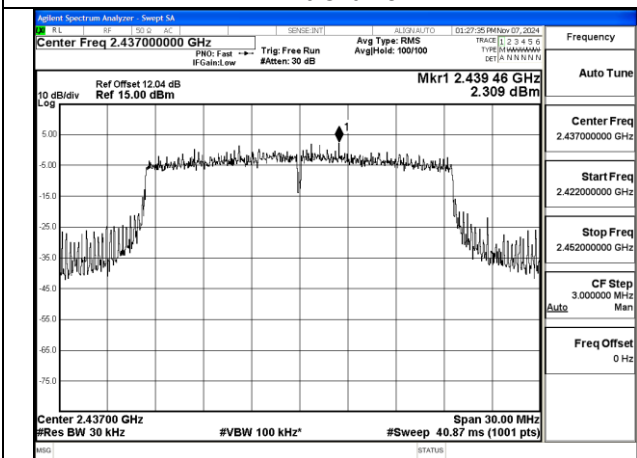

Mode:802.11ax HE20 Tone:242T Frequency:2437MHz
Ant:Chain1