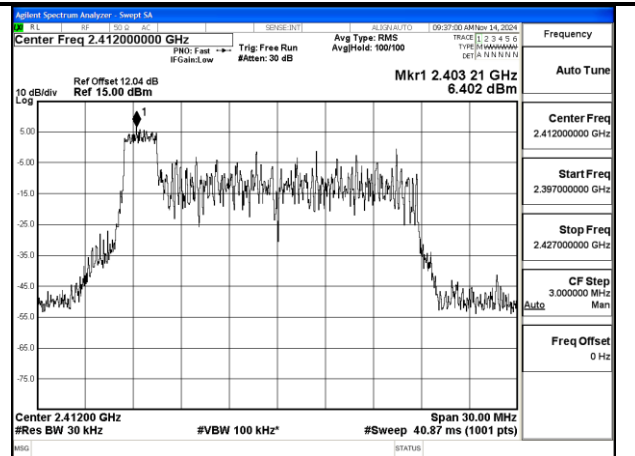

Mode:802.11ax HE20 Tone:26T Frequency:2437MHz
Ant:Chain0

BUREAU VERITAS

No.: W7L-P20241205-1RF03
FCC ID: 2AJVQ-MWH647B

Mode:802.11ax HE20 Tone:26T Frequency:2462MHz
Ant:Chain0

Mode:802.11ax HE20 Tone:26T Frequency:2412MHz
Ant:Chain1

Mode:802.11ax HE20 Tone:26T Frequency:2437MHz
Ant:Chain1

Mode:802.11ax HE20 Tone:26T Frequency:2462MHz
Ant:Chain1

Mode:802.11ax HE20 Tone:52T Frequency:2412MHz
Ant:Chain0

Mode:802.11ax HE20 Tone:52T Frequency:2437MHz
Ant:Chain0