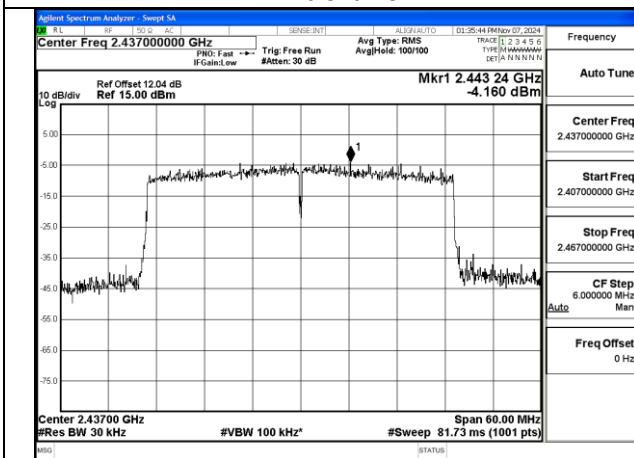

Mode:802.11ax HE40 Tone:242T Frequency:2452MHz
Ant:Chain1

Mode:802.11ax HE40 Tone:484T Frequency:2422MHz
Ant:Chain0

Mode:802.11ax HE40 Tone:484T Frequency:2437MHz
Ant:Chain0

BUREAU VERITAS

No.: W7L-P20241205-1RF03
FCC ID: 2AJVQ-MWH647B

Mode:802.11ax HE40 Tone:484T Frequency:2452MHz
Ant:Chain0

Mode:802.11ax HE40 Tone:484T Frequency:2422MHz
Ant:Chain1

Mode:802.11ax HE40 Tone:484T Frequency:2437MHz
Ant:Chain1

Mode:802.11ax HE40 Tone:484T Frequency:2452MHz
Ant:Chain1