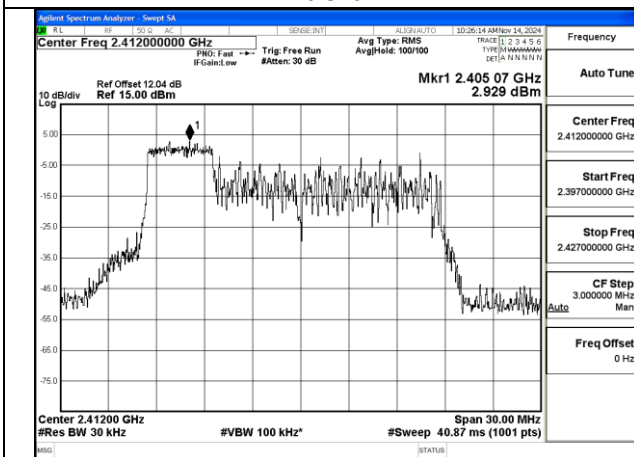

Mode:802.11ax HE20 Tone:52T Frequency:2412MHz
Ant:Chain0