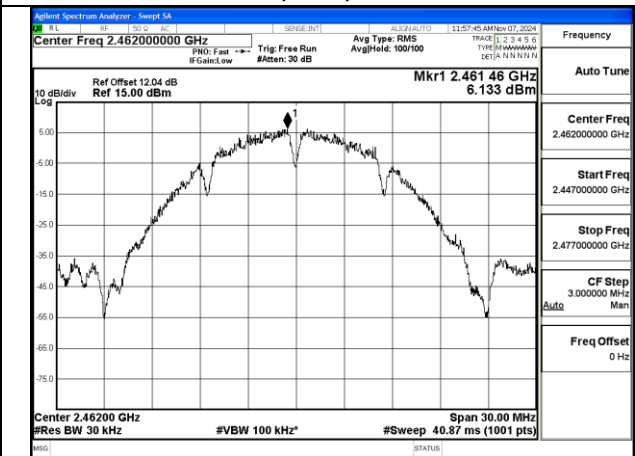

Test Mode: 802.11b

Mode:802.11b Frequency:2412MHz Ant:Chain0

Mode:802.11b Frequency:2437MHz Ant:Chain0

BUREAU VERITAS

No.: W7L-P20241205-1RF03
FCC ID: 2AJVQ-MWH647B

Mode:802.11b Frequency:2462MHz Ant:Chain0

Mode:802.11b Frequency:2412MHz Ant:Chain1

Mode:802.11b Frequency:2437MHz Ant:Chain1

Mode:802.11b Frequency:2462MHz Ant:Chain1

Test Mode: 802.11g

Mode:802.11g Frequency:2412MHz Ant:Chain0

Mode:802.11g Frequency:2437MHz Ant:Chain0