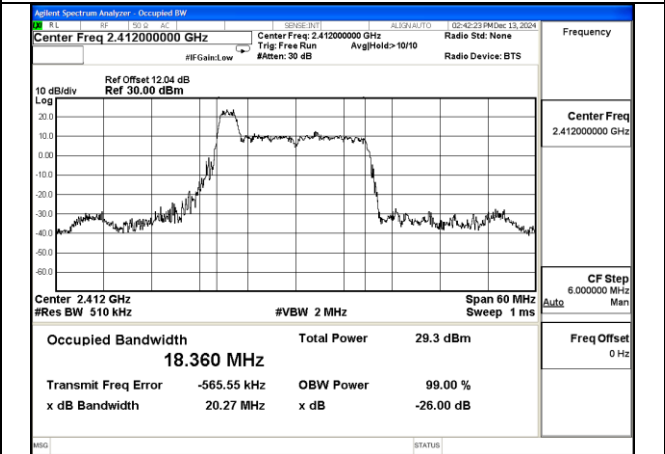

BUREAU VERITAS

No.: W7L-P20241205-1RF03
FCC ID: 2AJVQ-MWH647B

Mode:802.11ax HE40 Tone:484T Frequency:2452MHz
Ant:Chain0

Mode:802.11ax HE40 Tone:484T Frequency:2422MHz
Ant:Chain1

Mode:802.11ax HE40 Tone:484T Frequency:2437MHz
Ant:Chain1

Mode:802.11ax HE40 Tone:484T Frequency:2452MHz
Ant:Chain1

Test Mode: 802.11ax HE20 26T 0

Mode:802.11ax HE20 Tone:26T Frequency:2412MHz
Ant:Chain0

Mode:802.11ax HE20 Tone:26T Frequency:2437MHz
Ant:Chain0

Mode:802.11ax HE20 Tone:26T Frequency:2462MHz
Ant:Chain0