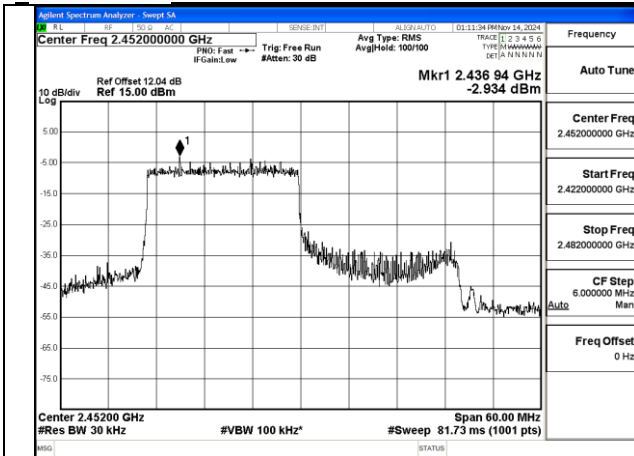

BUREAU VERITAS

No.: W7L-P20241205-1RF03
FCC ID: 2AJVQ-MWH647B

Mode:802.11ax HE40 Tone:242T Frequency:2452MHz
Ant:Chain0