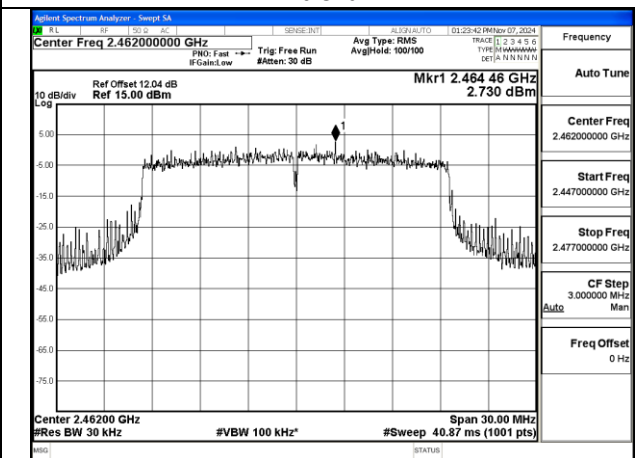

Mode:802.11ax HE20 Tone:242T Frequency:2462MHz
Ant:Chain1