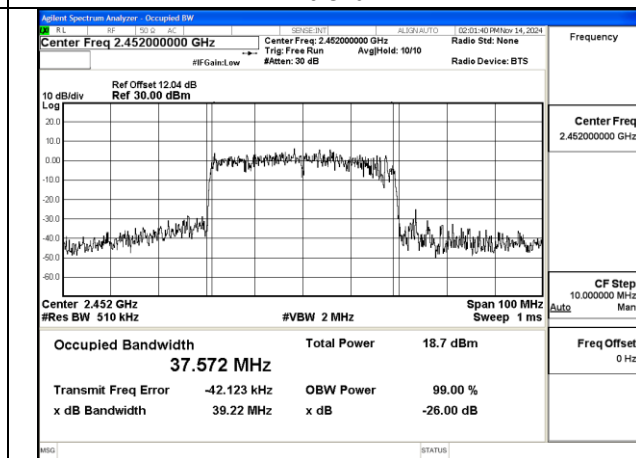

BUREAU VERITAS

No.: W7L-P20241205-1RF03
FCC ID: 2AJVQ-MWH647B

Mode:802.11ax HE40 Tone:484T Frequency:2452MHz
Ant:Chain0

Mode:802.11ax HE40 Tone:484T Frequency:2422MHz
Ant:Chain1

Mode:802.11ax HE40 Tone:484T Frequency:2437MHz
Ant:Chain1