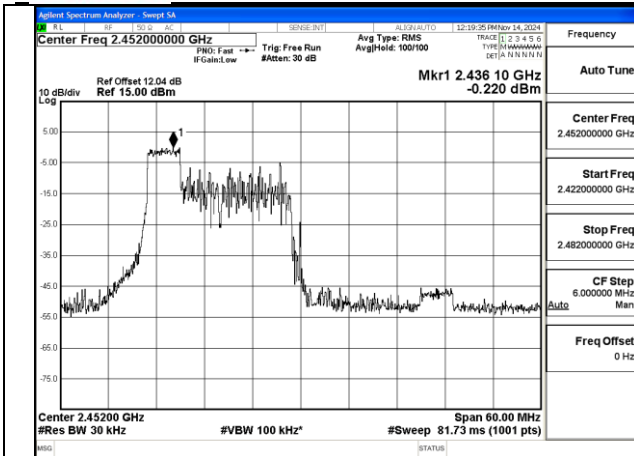

Mode:802.11ax HE40 Tone:52T Frequency:2422MHz
Ant:Chain0

Mode:802.11ax HE40 Tone:52T Frequency:2437MHz
Ant:Chain0

BUREAU VERITAS

No.: W7L-P20241205-1RF03
FCC ID: 2AJVQ-MWH647B

Mode:802.11ax HE40 Tone:52T Frequency:2452MHz
Ant:Chain0

Mode:802.11ax HE40 Tone:52T Frequency:2422MHz
Ant:Chain1

Mode:802.11ax HE40 Tone:52T Frequency:2437MHz
Ant:Chain1

Mode:802.11ax HE40 Tone:52T Frequency:2452MHz
Ant:Chain1

Mode:802.11ax HE40 Tone:106T Frequency:2422MHz
Ant:Chain0