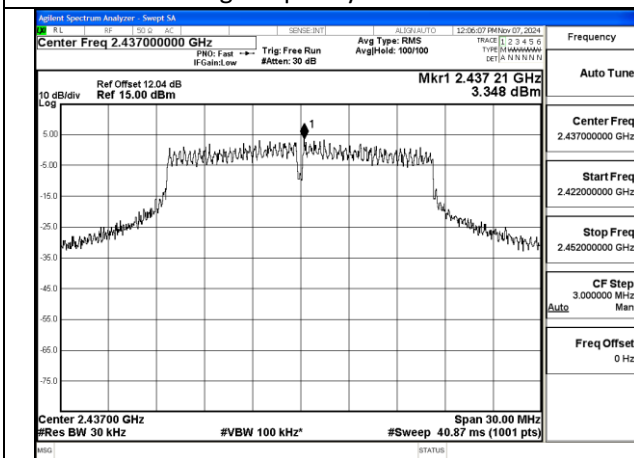

BUREAU VERITAS

No.: W7L-P20241205-1RF03
FCC ID: 2AJVQ-MWH647B

Mode:802.11g Frequency:2462MHz Ant:Chain0

Mode:802.11g Frequency:2412MHz Ant:Chain1

Mode:802.11g Frequency:2437MHz Ant:Chain1

Mode:802.11g Frequency:2462MHz Ant:Chain1