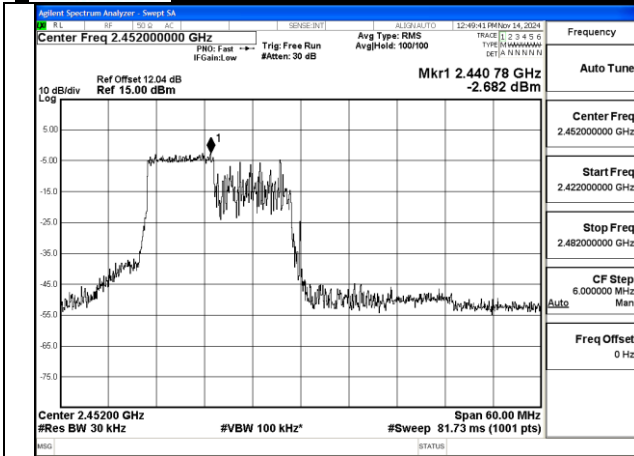

BUREAU VERITAS

No.: W7L-P20241205-1RF03
FCC ID: 2AJVQ-MWH647B

Mode:802.11ax HE40 Tone:106T Frequency:2452MHz
Ant:Chain0