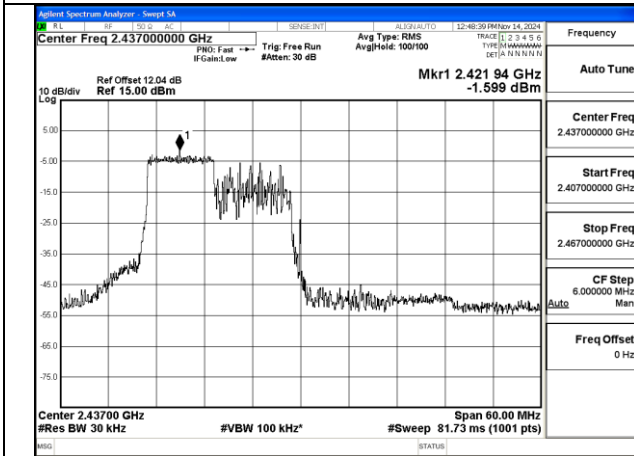

Mode:802.11ax HE40 Tone:106T Frequency:2437MHz
Ant:Chain0

BUREAU VERITAS

No.: W7L-P20241205-1RF03
FCC ID: 2AJVQ-MWH647B

Mode:802.11ax HE40 Tone:106T Frequency:2452MHz
Ant:Chain0

Mode:802.11ax HE40 Tone:106T Frequency:2422MHz
Ant:Chain1