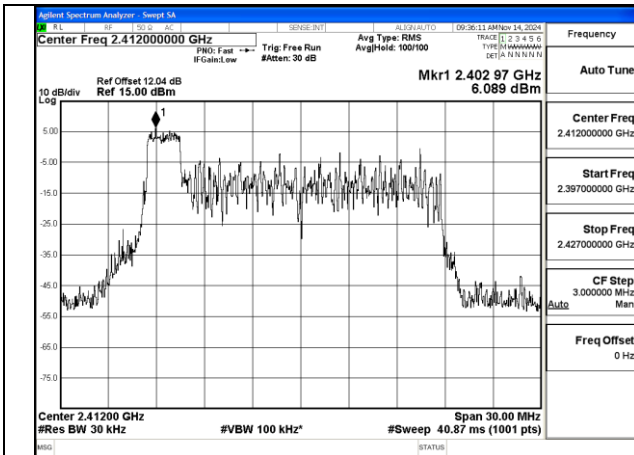

Test Mode: 802.11ax HE20

Mode:802.11ax HE20 Tone:26T Frequency:2412MHz
Ant:Chain0