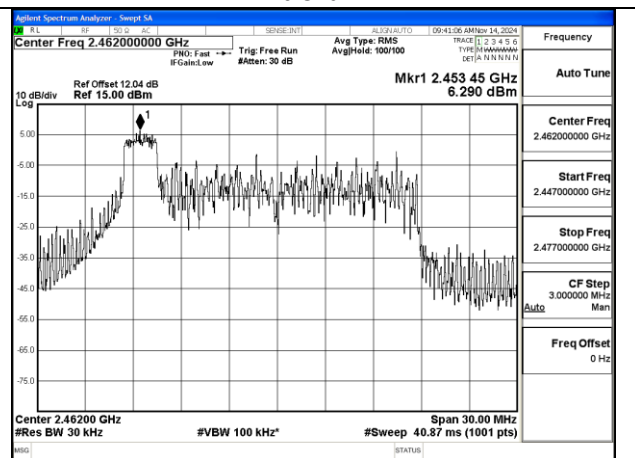

Mode:802.11ax HE20 Tone:26T Frequency:2462MHz
Ant:Chain1