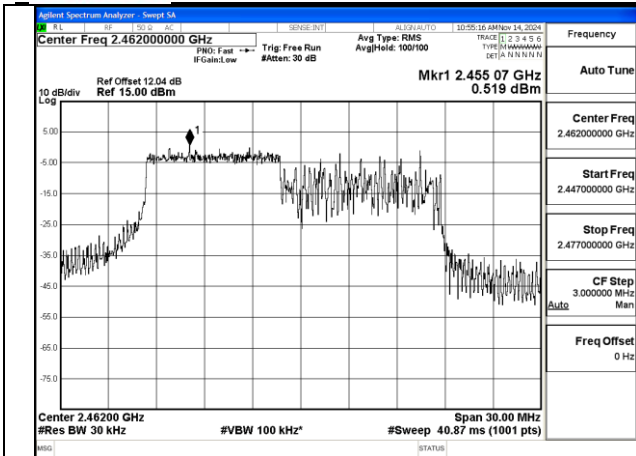

Mode:802.11ax HE20 Tone:52T Frequency:2462MHz
Ant:Chain1

Mode:802.11ax HE20 Tone:106T Frequency:2412MHz
Ant:Chain0

Mode:802.11ax HE20 Tone:106T Frequency:2437MHz
Ant:Chain0

BUREAU VERITAS

No.: W7L-P20241205-1RF03
FCC ID: 2AJVQ-MWH647B