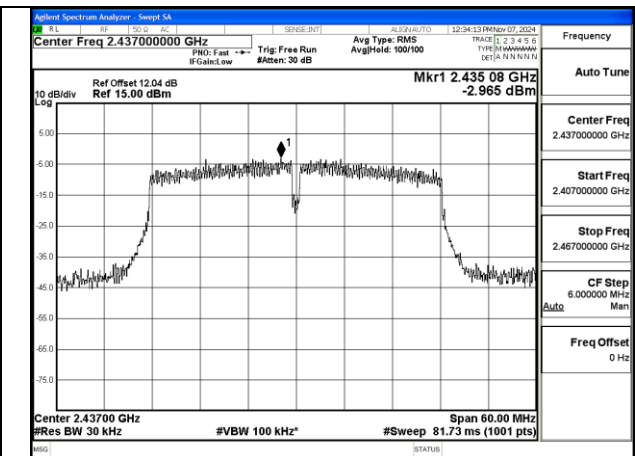

Mode:802.11ax HE20 Tone:242T Frequency:2412MHz
Ant:Chain1

Mode:802.11ax HE20 Tone:242T Frequency:2437MHz
Ant:Chain1

Mode:802.11ax HE20 Tone:242T Frequency:2462MHz
Ant:Chain1

Test Mode: 802.11n HT40

Mode:802.11n HT40 Frequency:2422MHz Ant:Chain0