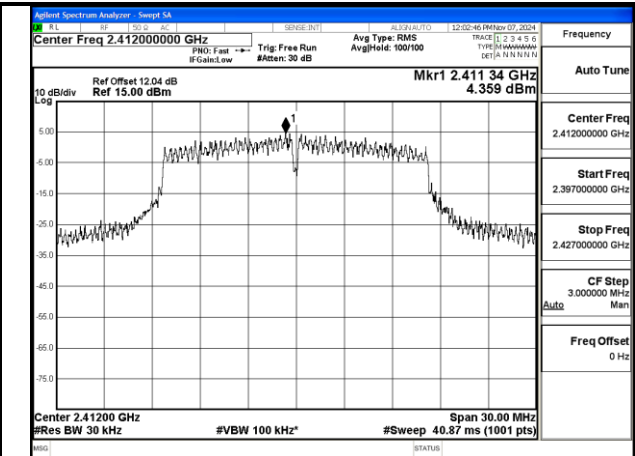

Mode:802.11g Frequency:2412MHz Ant:Chain1