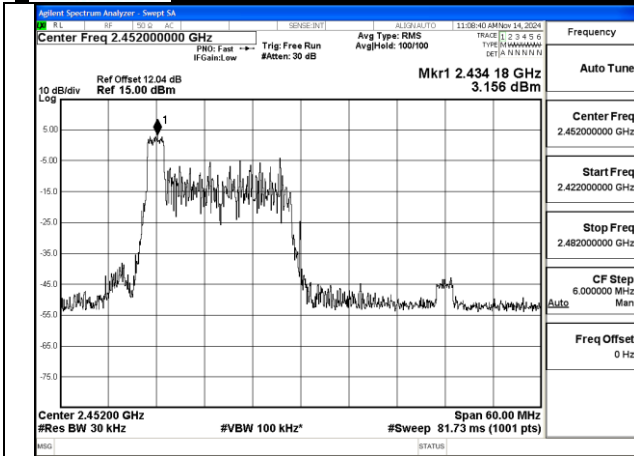

Mode:802.11n HT40 Frequency:2452MHz Ant:Chain1

Test Mode: 802.11ax HE40

Mode:802.11ax HE40 Tone:26T Frequency:2422MHz
Ant:Chain0

Mode:802.11ax HE40 Tone:26T Frequency:2437MHz
Ant:Chain0

BUREAU VERITAS

No.: W7L-P20241205-1RF03
FCC ID: 2AJVQ-MWH647B