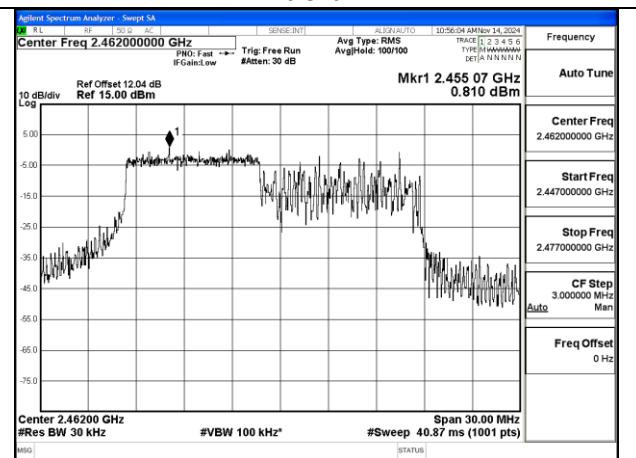

Mode:802.11ax HE20 Tone:106T Frequency:2462MHz
Ant:Chain1