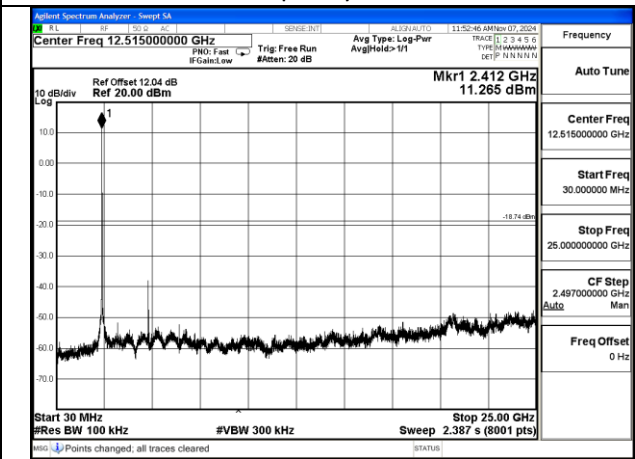

Mode:802.11b Frequency:2412MHz Ant:Chain1