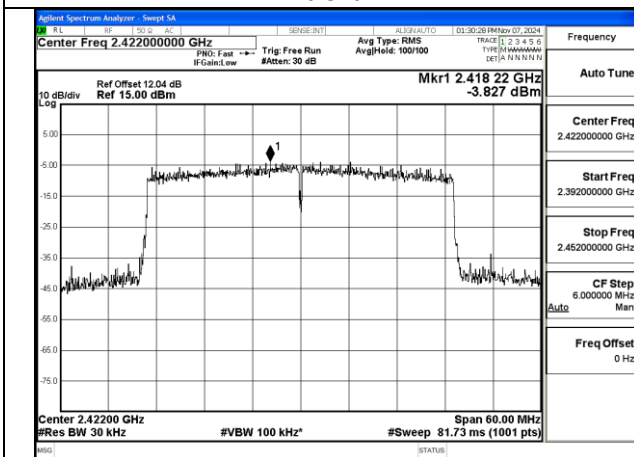

Mode:802.11ax HE40 Tone:484T Frequency:2422MHz
Ant:Chain0