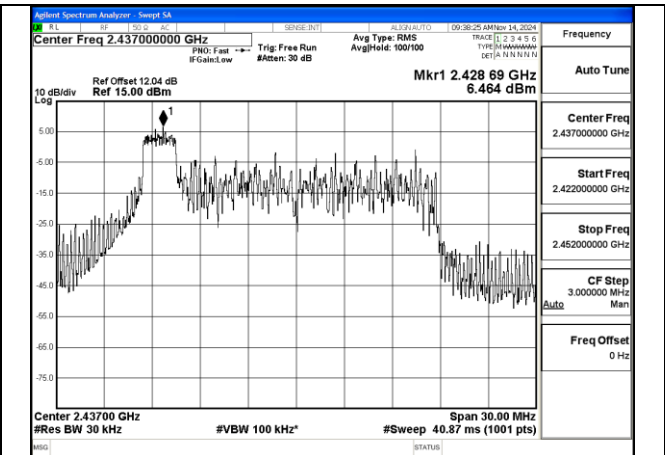

Test Mode: 802.11ax HE20

Mode:802.11ax HE20 Tone:26T Frequency:2437MHz
Ant:Chain0