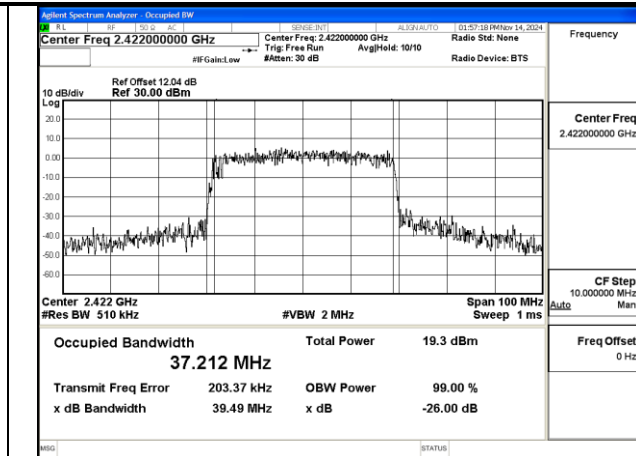

BUREAU VERITAS

No.: W7L-P20241205-1RF03
FCC ID: 2AJVQ-MWH647B

Mode:802.11ax HE40 Tone:484T Frequency:2452MHz
Ant:Chain0

Mode:802.11ax HE40 Tone:484T Frequency:2422MHz
Ant:Chain1

Mode:802.11ax HE40 Tone:484T Frequency:2437MHz
Ant:Chain1