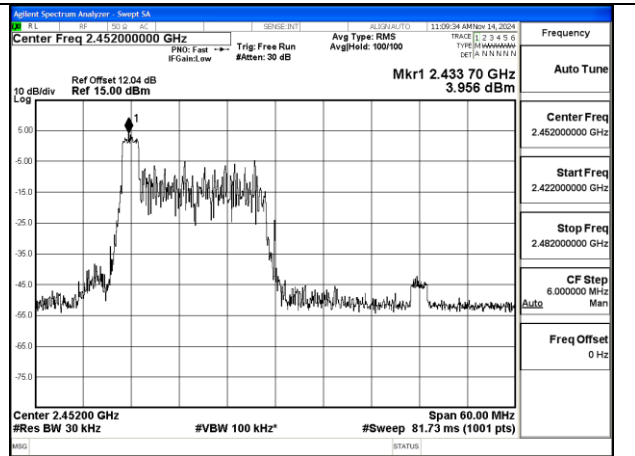

Mode:802.11n HT40 Frequency:2452MHz Ant:Chain1

Test Mode: 802.11ax HE40

Mode:802.11ax HE40 Tone:26T Frequency:2422MHz
Ant:Chain0

Mode:802.11ax HE40 Tone:26T Frequency:2437MHz
Ant:Chain0

BUREAU VERITAS

No.: W7L-P20241205-1RF03
FCC ID: 2AJVQ-MWH647B

Mode:802.11ax HE40 Tone:26T Frequency:2452MHz
Ant:Chain0

Mode:802.11ax HE40 Tone:26T Frequency:2422MHz
Ant:Chain1

Mode:802.11ax HE40 Tone:26T Frequency:2437MHz
Ant:Chain1

Mode:802.11ax HE40 Tone:26T Frequency:2452MHz
Ant:Chain1