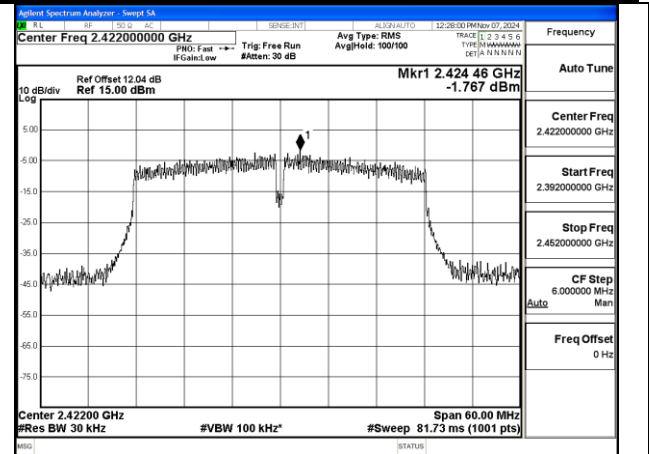

BUREAU VERITAS

No.: W7L-P20241205-1RF03
FCC ID: 2AJVQ-MWH647B

Mode:802.11n HT40 Frequency:2422MHz Ant:Chain1