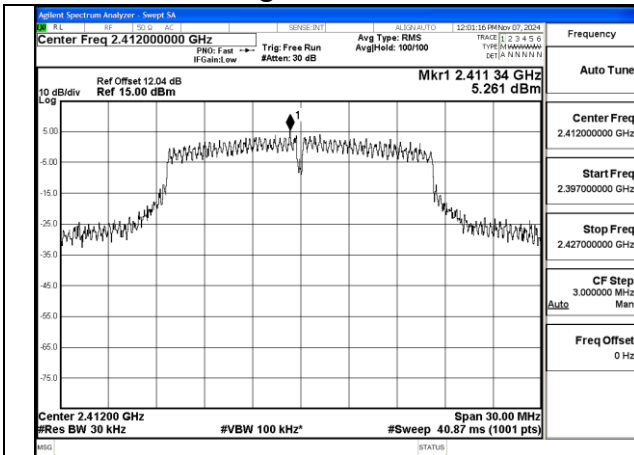

Mode:802.11b Frequency:2412MHz Ant:Chain1

Mode:802.11b Frequency:2437MHz Ant:Chain1

Mode:802.11b Frequency:2462MHz Ant:Chain1

Test Mode: 802.11g

Mode:802.11g Frequency:2412MHz Ant:Chain0

Mode:802.11g Frequency:2437MHz Ant:Chain0