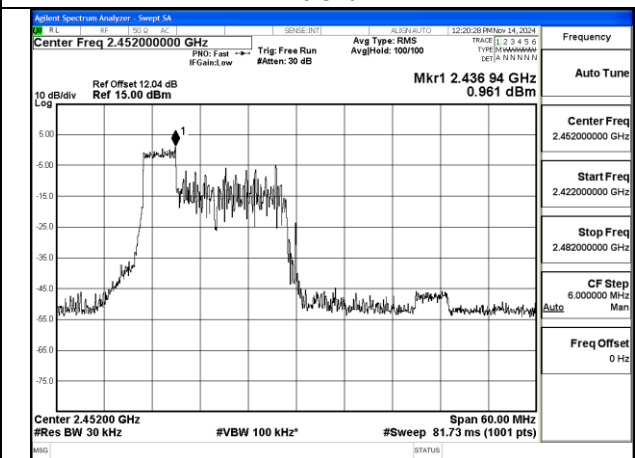

Mode:802.11ax HE40 Tone:52T Frequency:2422MHz
Ant:Chain0

Mode:802.11ax HE40 Tone:52T Frequency:2437MHz
Ant:Chain0

BUREAU VERITAS

No.: W7L-P20241205-1RF03
FCC ID: 2AJVQ-MWH647B

Mode:802.11ax HE40 Tone:52T Frequency:2452MHz
Ant:Chain0

Mode:802.11ax HE40 Tone:52T Frequency:2422MHz
Ant:Chain1

Mode:802.11ax HE40 Tone:52T Frequency:2437MHz
Ant:Chain1

Mode:802.11ax HE40 Tone:52T Frequency:2452MHz
Ant:Chain1

Mode:802.11ax HE40 Tone:106T Frequency:2422MHz
Ant:Chain0