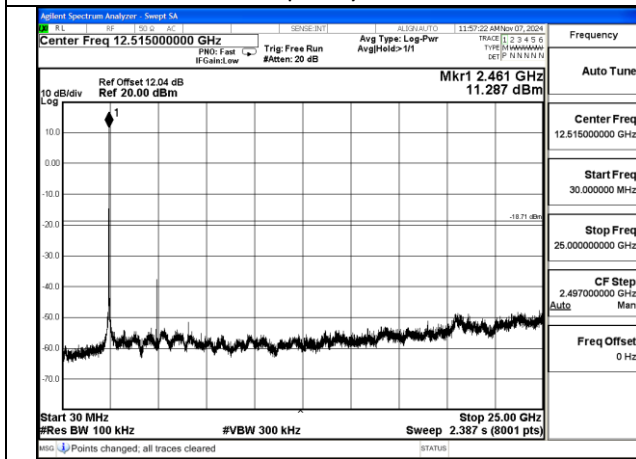

BUREAU VERITAS

No.: W7L-P20241205-1RF03
FCC ID: 2AJVQ-MWH647B

Conducted Out of band emission measurement

Test Mode: 802.11b

Mode:802.11b Frequency:2412MHz Ant:Chain0

Mode:802.11b Frequency:2437MHz Ant:Chain0