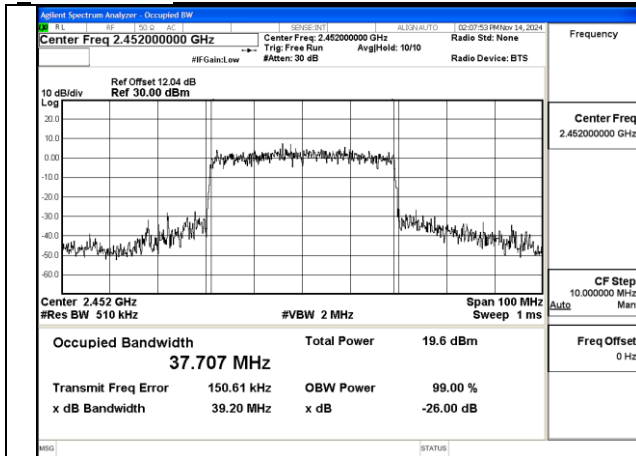

BUREAU VERITAS

No.: W7L-P20241205-1RF03
FCC ID: 2AJVQ-MWH647B

Mode:802.11ax HE40 Tone:484T Frequency:2452MHz
Ant:Chain0

Mode:802.11ax HE40 Tone:484T Frequency:2422MHz
Ant:Chain1

Mode:802.11ax HE40 Tone:484T Frequency:2437MHz
Ant:Chain1