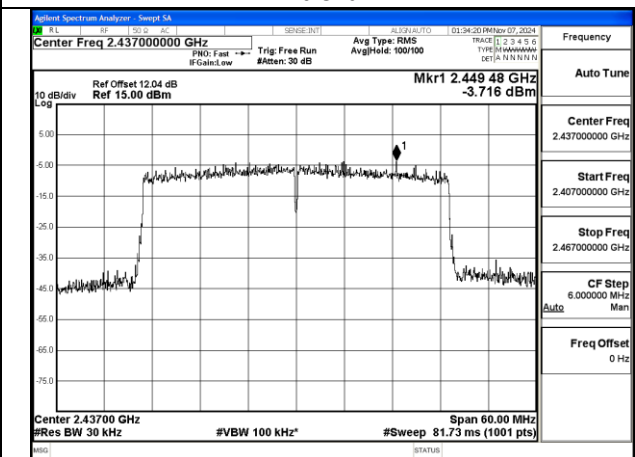

Mode:802.11ax HE40 Tone:484T Frequency:2437MHz
Ant:Chain0