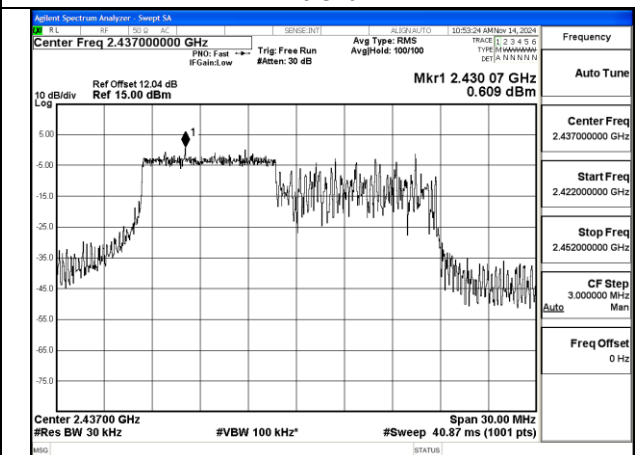

Mode:802.11ax HE20 Tone:106T Frequency:2437MHz
Ant:Chain0