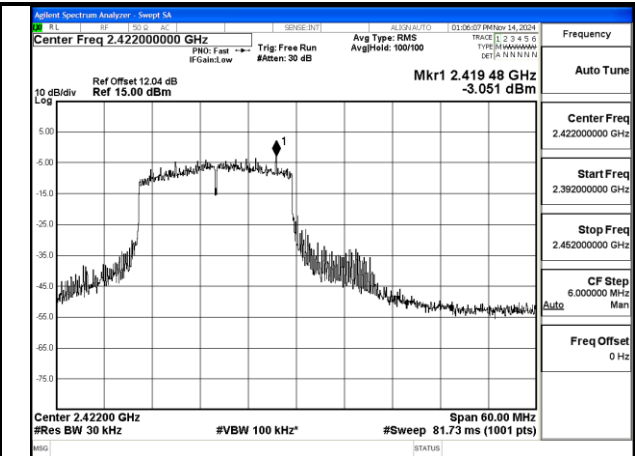

Mode:802.11ax HE40 Tone:242T Frequency:2422MHz
Ant:Chain1