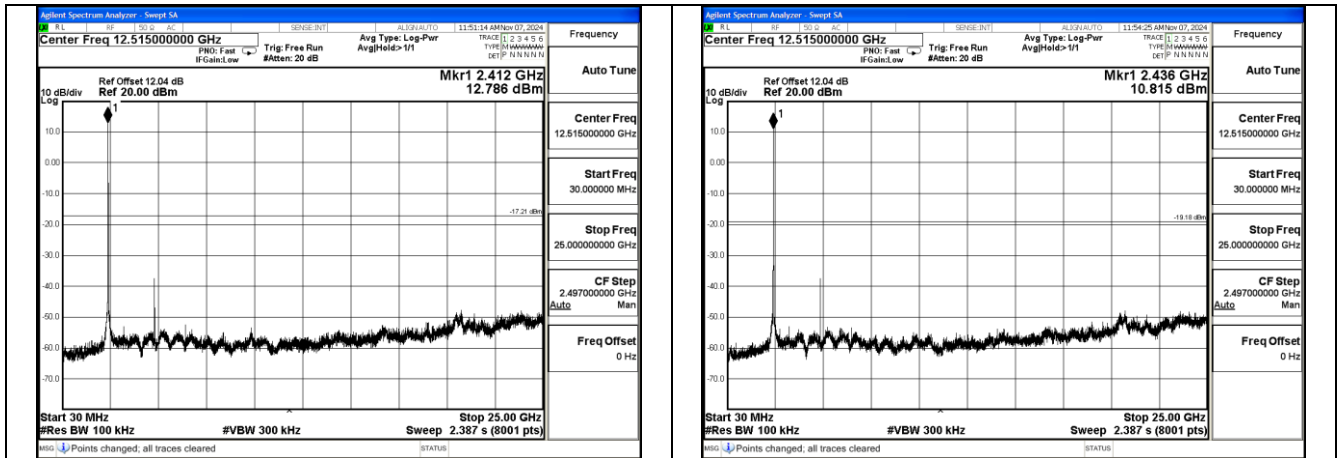

BUREAU VERITAS

No.: W7L-P20241205-1RF03
FCC ID: 2AJVQ-MWH647B

Conducted Out of band emission measurement

Test Mode: 802.11b

Mode:802.11b Frequency:2412MHz Ant:Chain0

Mode:802.11b Frequency:2437MHz Ant:Chain0