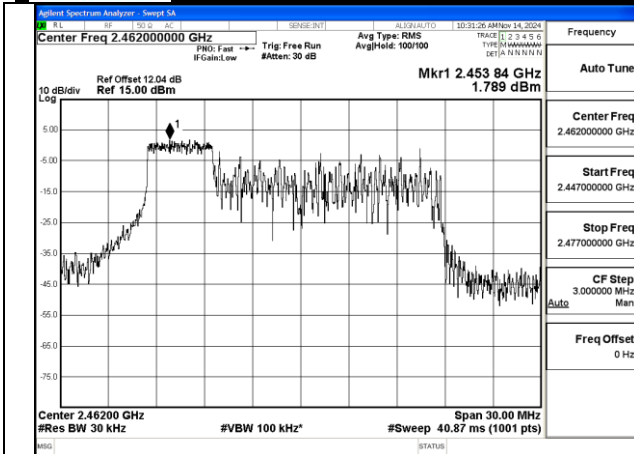

BUREAU VERITAS

No.: W7L-P20241205-1RF03
FCC ID: 2AJVQ-MWH647B

Mode:802.11ax HE20 Tone:52T Frequency:2462MHz
Ant:Chain0