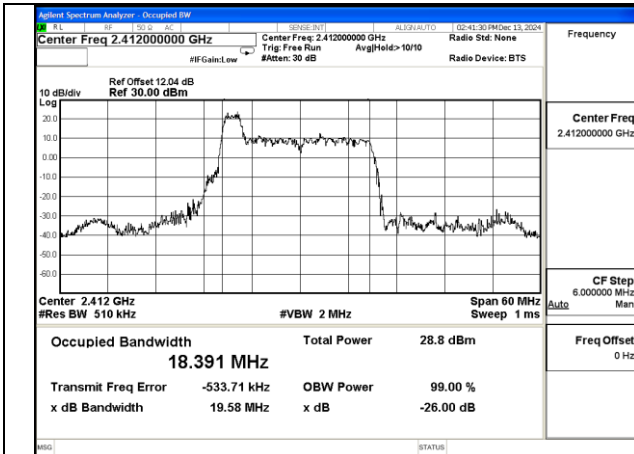

Test Mode: 802.11ax HE20 26T 0

Mode:802.11ax HE20 Tone:26T Frequency:2412MHz
Ant:Chain0