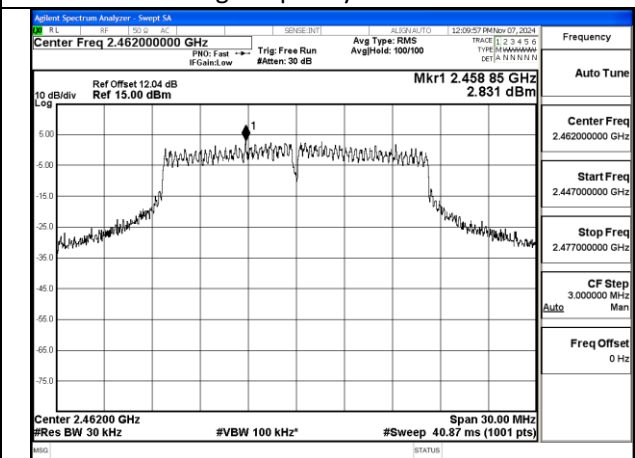

BUREAU VERITAS

No.: W7L-P20241205-1RF03
FCC ID: 2AJVQ-MWH647B

Mode:802.11g Frequency:2462MHz Ant:Chain0

Mode:802.11g Frequency:2412MHz Ant:Chain1

Mode:802.11g Frequency:2437MHz Ant:Chain1

Mode:802.11g Frequency:2462MHz Ant:Chain1