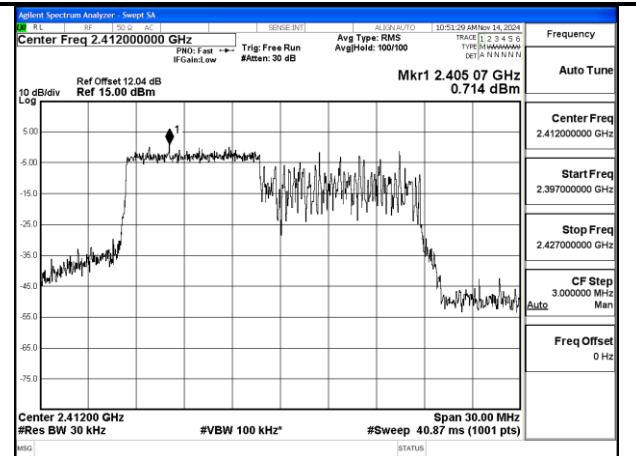

Mode:802.11ax HE20 Tone:52T Frequency:2462MHz
Ant:Chain1

Mode:802.11ax HE20 Tone:106T Frequency:2412MHz
Ant:Chain0

Mode:802.11ax HE20 Tone:106T Frequency:2437MHz
Ant:Chain0

BUREAU VERITAS

No.: W7L-P20241205-1RF03
FCC ID: 2AJVQ-MWH647B

Mode:802.11ax HE20 Tone:106T Frequency:2462MHz
Ant:Chain0

Mode:802.11ax HE20 Tone:106T Frequency:2412MHz
Ant:Chain1

Mode:802.11ax HE20 Tone:106T Frequency:2437MHz
Ant:Chain1

Mode:802.11ax HE20 Tone:106T Frequency:2462MHz
Ant:Chain1