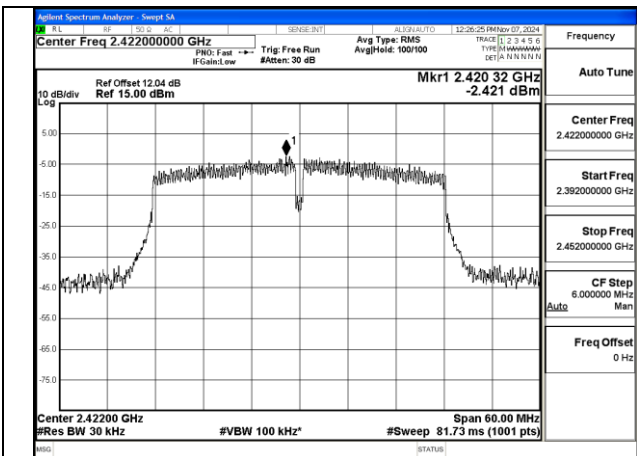

Mode:802.11ax HE20 Tone:242T Frequency:2412MHz
Ant:Chain1

Mode:802.11ax HE20 Tone:242T Frequency:2437MHz
Ant:Chain1

Mode:802.11ax HE20 Tone:242T Frequency:2462MHz
Ant:Chain1

Test Mode: 802.11n HT40

Mode:802.11n HT40 Frequency:2422MHz Ant:Chain0