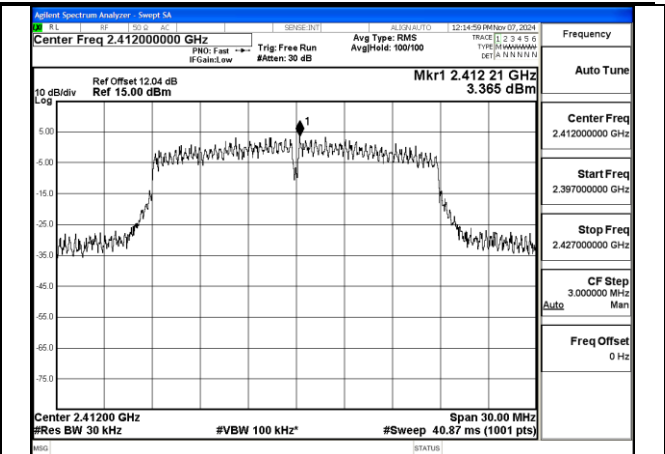

Test Mode: 802.11n HT20

Mode:802.11n HT20 Frequency:2412MHz Ant:Chain0

Mode:802.11n HT20 Frequency:2437MHz Ant:Chain0

BUREAU VERITAS

No.: W7L-P20241205-1RF03
FCC ID: 2AJVQ-MWH647B

Mode:802.11n HT20 Frequency:2462MHz Ant:Chain0