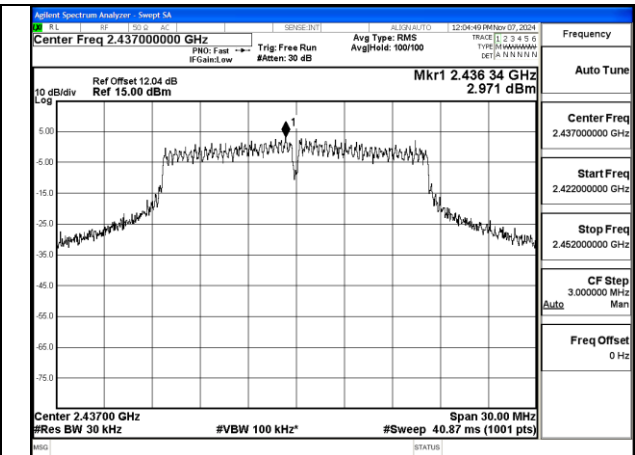

Mode:802.11b Frequency:2412MHz Ant:Chain1

Mode:802.11b Frequency:2437MHz Ant:Chain1

Mode:802.11b Frequency:2462MHz Ant:Chain1

Test Mode: 802.11g

Mode:802.11g Frequency:2412MHz Ant:Chain0

Mode:802.11g Frequency:2437MHz Ant:Chain0