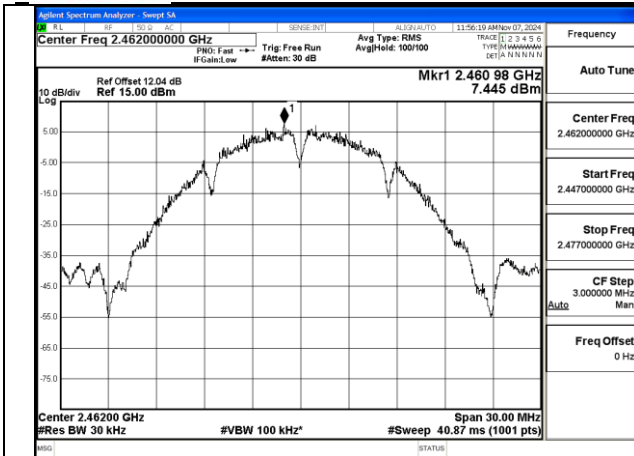

Test Mode: 802.11b

Mode:802.11b Frequency:2412MHz Ant:Chain0

Mode:802.11b Frequency:2437MHz Ant:Chain0

BUREAU VERITAS

No.: W7L-P20241205-1RF03
FCC ID: 2AJVQ-MWH647B

Mode:802.11b Frequency:2462MHz Ant:Chain0