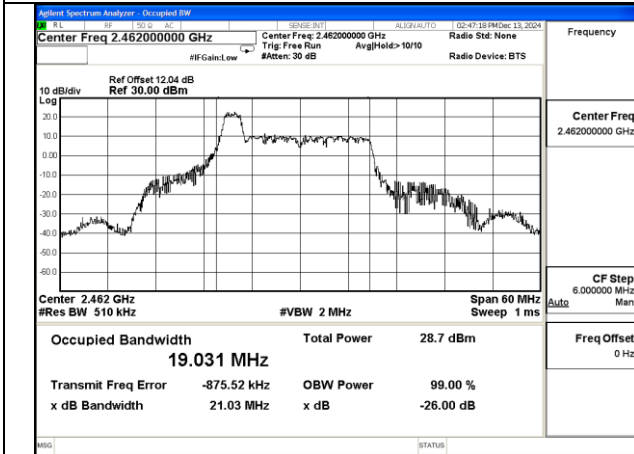

Mode:802.11ax HE40 Tone:484T Frequency:2452MHz
Ant:Chain1

Test Mode: 802.11ax HE20 26T 0

Mode:802.11ax HE20 Tone:26T Frequency:2412MHz
Ant:Chain0

Mode:802.11ax HE20 Tone:26T Frequency:2437MHz
Ant:Chain0

Mode:802.11ax HE20 Tone:26T Frequency:2462MHz
Ant:Chain0