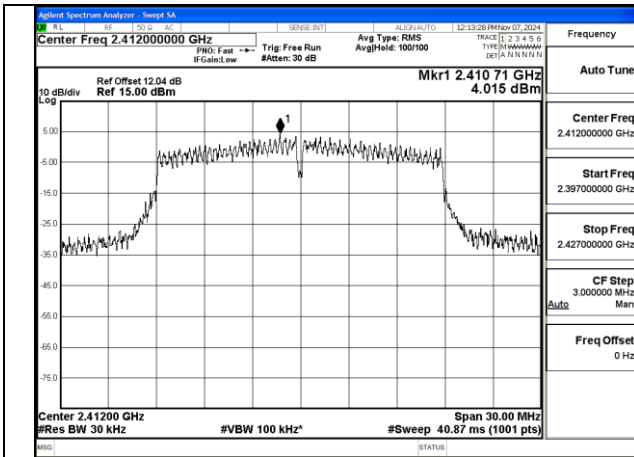

Test Mode: 802.11n HT20

Mode:802.11n HT20 Frequency:2412MHz Ant:Chain0