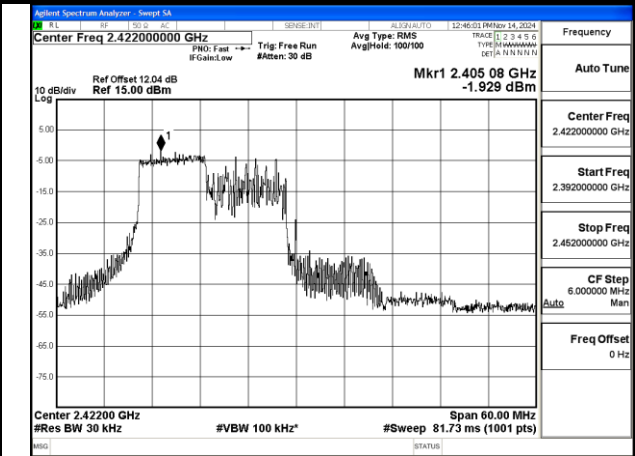

Mode:802.11ax HE40 Tone:106T Frequency:2422MHz
Ant:Chain1