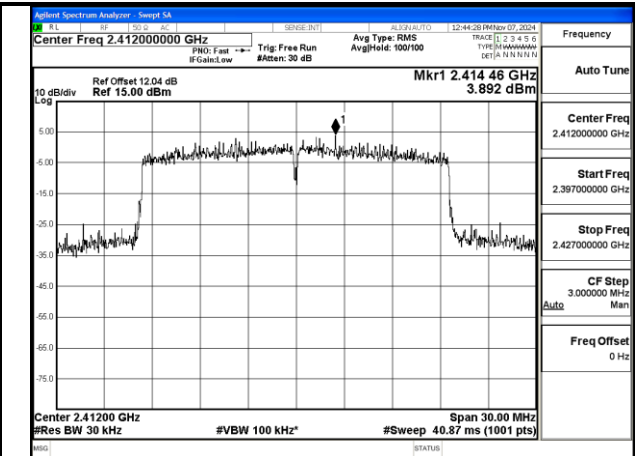

Mode:802.11ax HE20 Tone:242T Frequency:2412MHz
Ant:Chain0

Mode:802.11ax HE20 Tone:242T Frequency:2437MHz
Ant:Chain0

BUREAU VERITAS

No.: W7L-P20241205-1RF03
FCC ID: 2AJVQ-MWH647B

Mode:802.11ax HE20 Tone:242T Frequency:2462MHz
Ant:Chain0