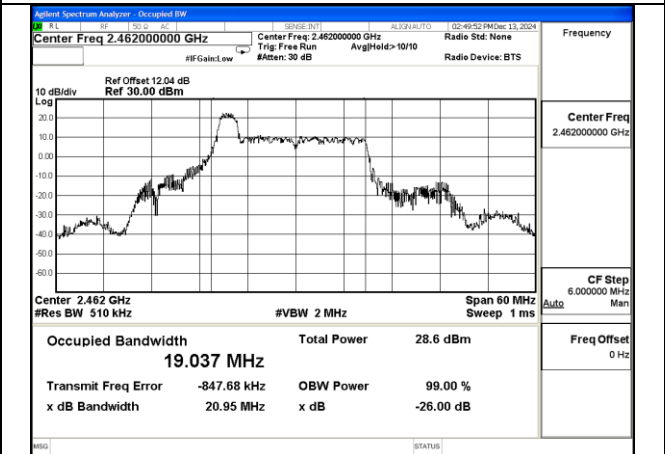

Mode:802.11ax HE20 Tone:26T Frequency:2462MHz
Ant:Chain1