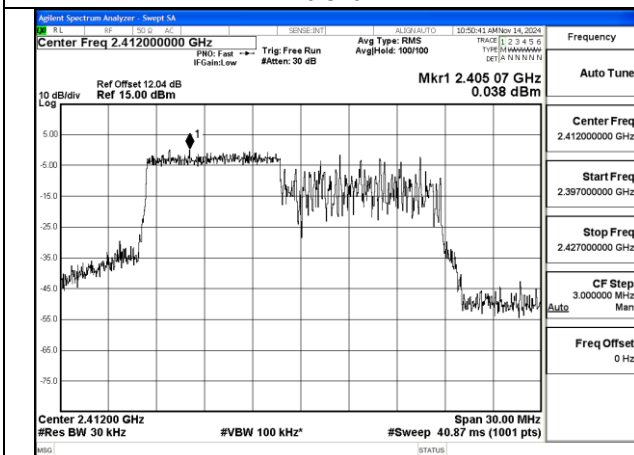

Mode:802.11ax HE20 Tone:106T Frequency:2412MHz
Ant:Chain0