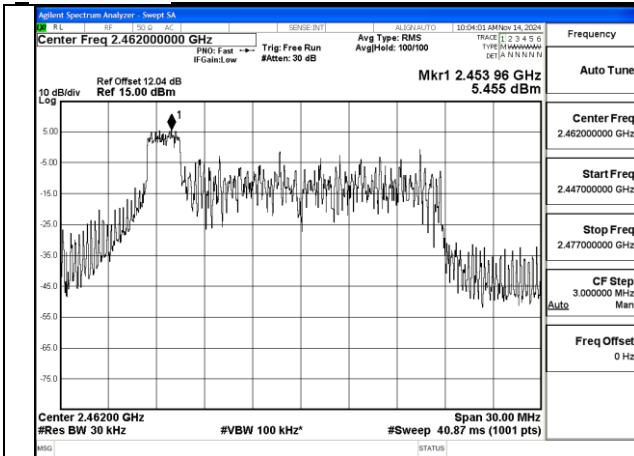

BUREAU VERITAS

No.: W7L-P20241205-1RF03
FCC ID: 2AJVQ-MWH647B

Mode:802.11ax HE20 Tone:26T Frequency:2462MHz
Ant:Chain0