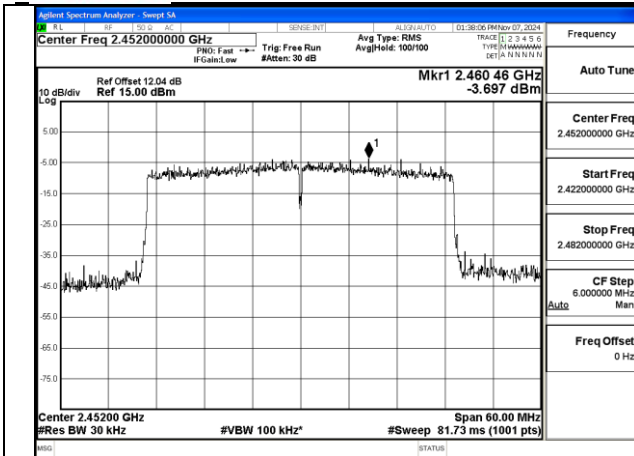

Mode:802.11ax HE40 Tone:242T Frequency:2452MHz
Ant:Chain1

Mode:802.11ax HE40 Tone:484T Frequency:2422MHz
Ant:Chain0

Mode:802.11ax HE40 Tone:484T Frequency:2437MHz
Ant:Chain0

BUREAU VERITAS

No.: W7L-P20241205-1RF03
FCC ID: 2AJVQ-MWH647B

Mode:802.11ax HE40 Tone:484T Frequency:2452MHz
Ant:Chain0

Mode:802.11ax HE40 Tone:484T Frequency:2422MHz
Ant:Chain1

Mode:802.11ax HE40 Tone:484T Frequency:2437MHz
Ant:Chain1

Mode:802.11ax HE40 Tone:484T Frequency:2452MHz
Ant:Chain1