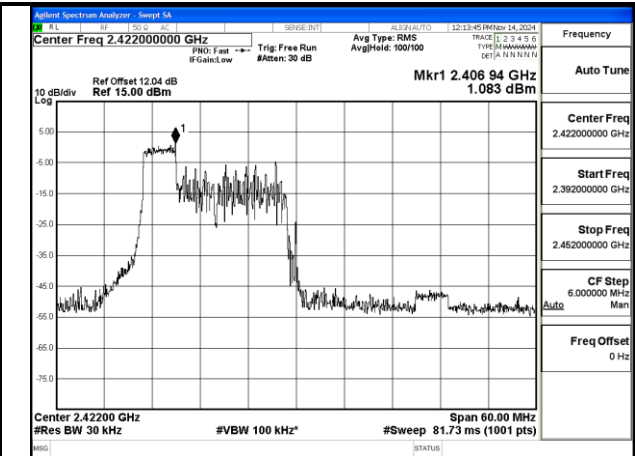

Mode:802.11ax HE40 Tone:52T Frequency:2422MHz
Ant:Chain0

Mode:802.11ax HE40 Tone:52T Frequency:2437MHz
Ant:Chain0

BUREAU VERITAS

No.: W7L-P20241205-1RF03
FCC ID: 2AJVQ-MWH647B

Mode:802.11ax HE40 Tone:52T Frequency:2452MHz
Ant:Chain0

Mode:802.11ax HE40 Tone:52T Frequency:2422MHz
Ant:Chain1

Mode:802.11ax HE40 Tone:52T Frequency:2437MHz
Ant:Chain1

Mode:802.11ax HE40 Tone:52T Frequency:2452MHz
Ant:Chain1

Mode:802.11ax HE40 Tone:106T Frequency:2422MHz
Ant:Chain0