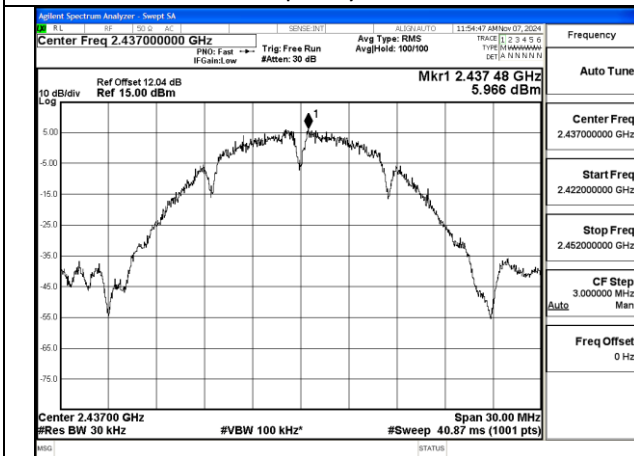

Test Mode: 802.11b

Mode:802.11b Frequency:2412MHz Ant:Chain0

Mode:802.11b Frequency:2437MHz Ant:Chain0

BUREAU VERITAS

No.: W7L-P20241205-1RF03
FCC ID: 2AJVQ-MWH647B

Mode:802.11b Frequency:2462MHz Ant:Chain0

Mode:802.11b Frequency:2412MHz Ant:Chain1

Mode:802.11b Frequency:2437MHz Ant:Chain1

Mode:802.11b Frequency:2462MHz Ant:Chain1

Test Mode: 802.11g

Mode:802.11g Frequency:2412MHz Ant:Chain0

Mode:802.11g Frequency:2437MHz Ant:Chain0