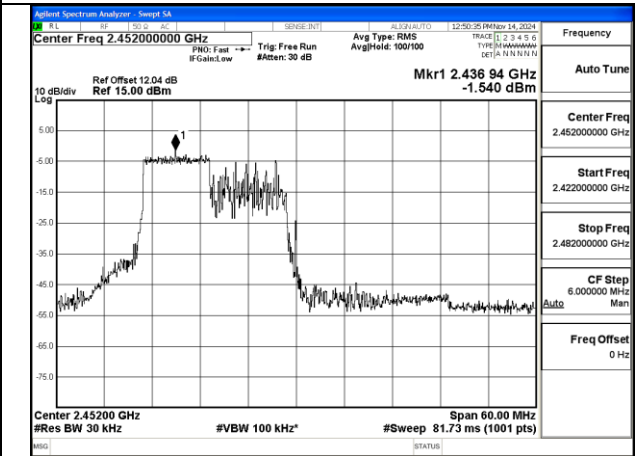

Mode:802.11ax HE40 Tone:106T Frequency:2437MHz
Ant:Chain0

BUREAU VERITAS

No.: W7L-P20241205-1RF03
FCC ID: 2AJVQ-MWH647B

Mode:802.11ax HE40 Tone:106T Frequency:2452MHz
Ant:Chain0

Mode:802.11ax HE40 Tone:106T Frequency:2422MHz
Ant:Chain1

Mode:802.11ax HE40 Tone:106T Frequency:2437MHz
Ant:Chain1

Mode:802.11ax HE40 Tone:106T Frequency:2452MHz
Ant:Chain1

Mode:802.11ax HE40 Tone:242T Frequency:2422MHz
Ant:Chain0

Mode:802.11ax HE40 Tone:242T Frequency:2437MHz
Ant:Chain0