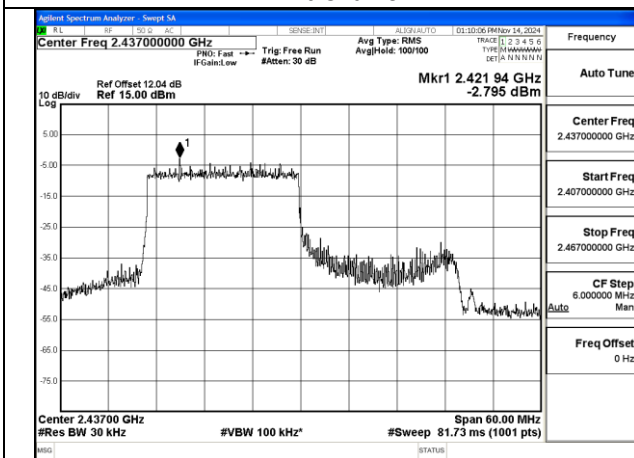

BUREAU VERITAS

No.: W7L-P20241205-1RF03
FCC ID: 2AJVQ-MWH647B

Mode:802.11ax HE40 Tone:242T Frequency:2452MHz
Ant:Chain0

Mode:802.11ax HE40 Tone:242T Frequency:2422MHz
Ant:Chain1

Mode:802.11ax HE40 Tone:242T Frequency:2437MHz
Ant:Chain1