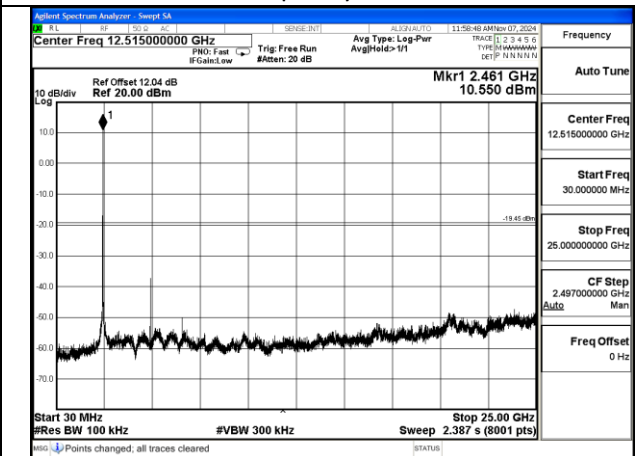

Mode:802.11b Frequency:2462MHz Ant:Chain1

Test Mode: 802.11g