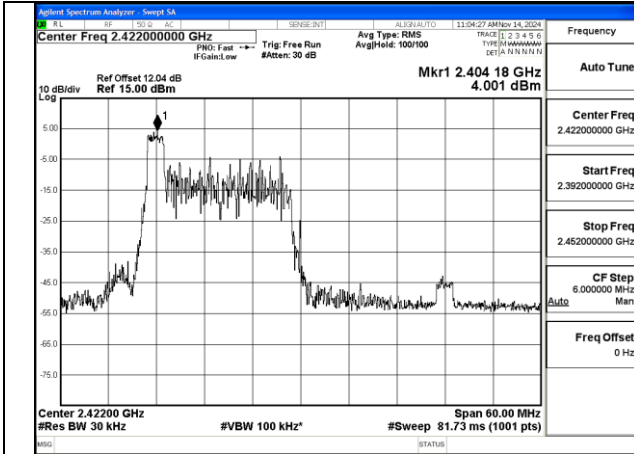

Test Mode: 802.11ax HE40

Mode:802.11ax HE40 Tone:26T Frequency:2422MHz
Ant:Chain0