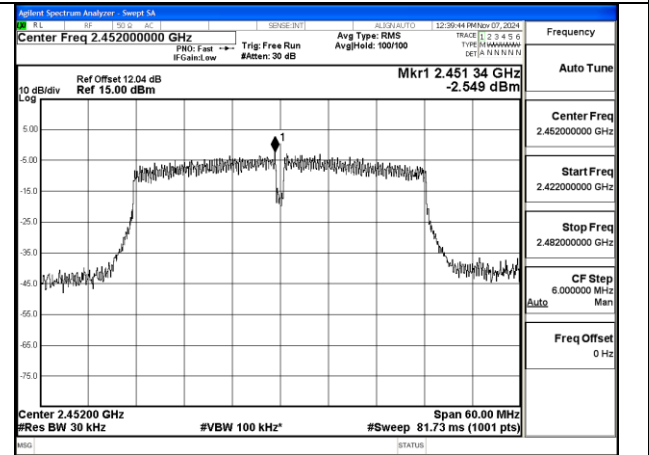

Mode:802.11n HT40 Frequency:2437MHz Ant:Chain0

BUREAU VERITAS

No.: W7L-P20241205-1RF03
FCC ID: 2AJVQ-MWH647B

Mode:802.11n HT40 Frequency:2452MHz Ant:Chain0

Mode:802.11n HT40 Frequency:2422MHz Ant:Chain1

Mode:802.11n HT40 Frequency:2437MHz Ant:Chain1