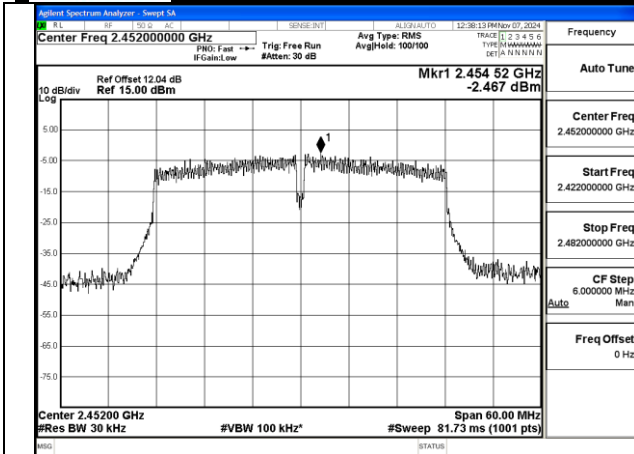

BUREAU VERITAS

No.: W7L-P20241205-1RF03
FCC ID: 2AJVQ-MWH647B

Mode:802.11n HT40 Frequency:2452MHz Ant:Chain0