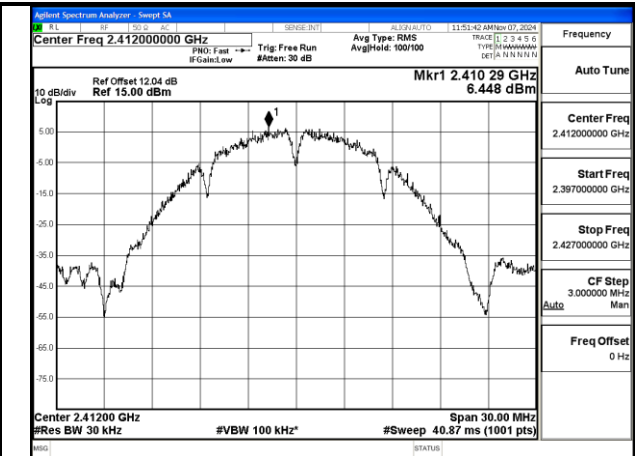

Test Mode: 802.11b

Mode:802.11b Frequency:2412MHz Ant:Chain0

Mode:802.11b Frequency:2437MHz Ant:Chain0

BUREAU VERITAS

No.: W7L-P20241205-1RF03
FCC ID: 2AJVQ-MWH647B

Mode:802.11b Frequency:2462MHz Ant:Chain0