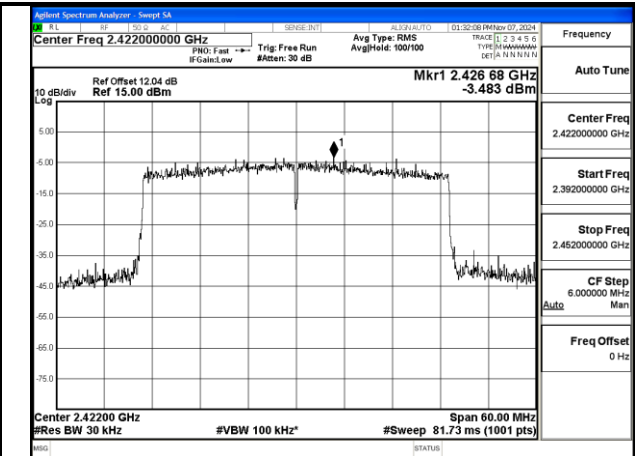

Mode:802.11ax HE40 Tone:484T Frequency:2422MHz
Ant:Chain1