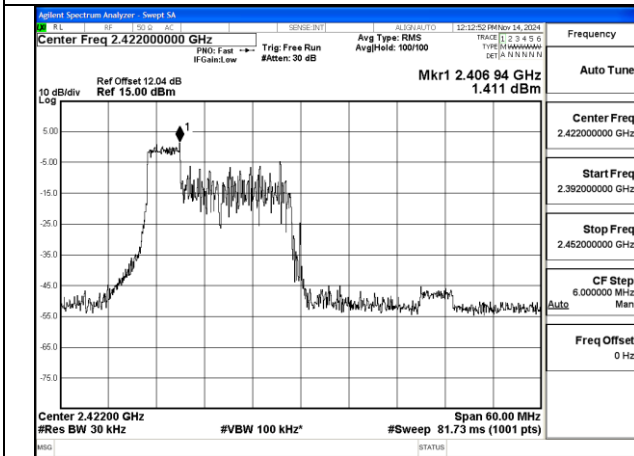

Mode:802.11ax HE40 Tone:26T Frequency:2452MHz
Ant:Chain0

Mode:802.11ax HE40 Tone:26T Frequency:2422MHz
Ant:Chain1

Mode:802.11ax HE40 Tone:26T Frequency:2437MHz
Ant:Chain1

Mode:802.11ax HE40 Tone:26T Frequency:2452MHz
Ant:Chain1