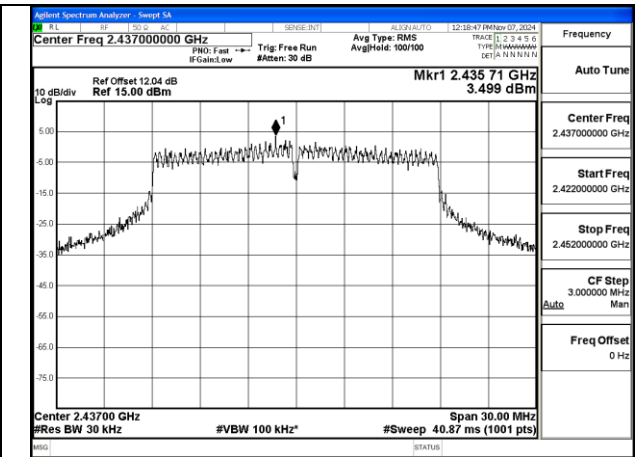

Mode:802.11n HT20 Frequency:2437MHz Ant:Chain0