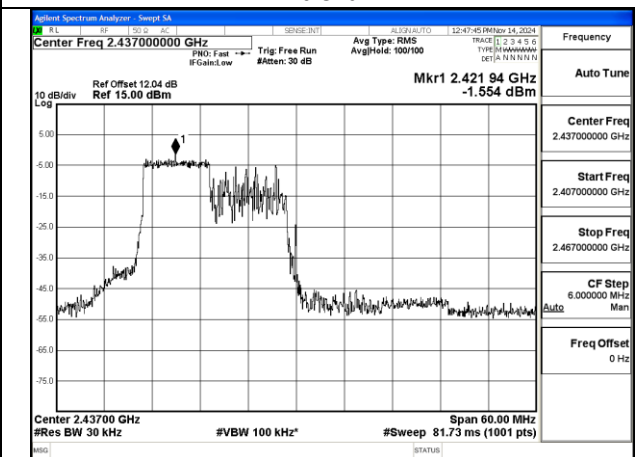

Mode:802.11ax HE40 Tone:52T Frequency:2422MHz
Ant:Chain1

Mode:802.11ax HE40 Tone:52T Frequency:2437MHz
Ant:Chain1

Mode:802.11ax HE40 Tone:52T Frequency:2452MHz
Ant:Chain1

Mode:802.11ax HE40 Tone:106T Frequency:2422MHz
Ant:Chain0