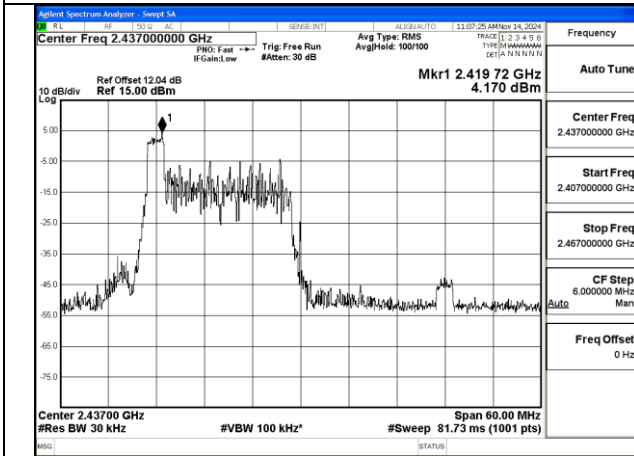

Mode:802.11ax HE40 Tone:26T Frequency:2437MHz
Ant:Chain1