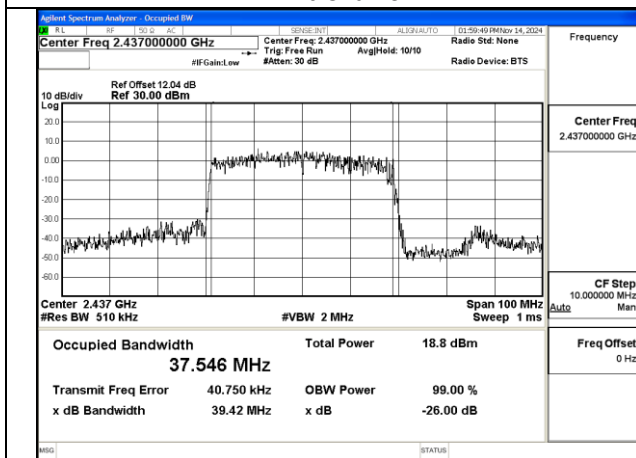

BUREAU VERITAS

No.: W7L-P20241205-1RF03
FCC ID: 2AJVQ-MWH647B

Mode:802.11ax HE40 Tone:484T Frequency:2452MHz
Ant:Chain0

Mode:802.11ax HE40 Tone:484T Frequency:2422MHz
Ant:Chain1

Mode:802.11ax HE40 Tone:484T Frequency:2437MHz
Ant:Chain1