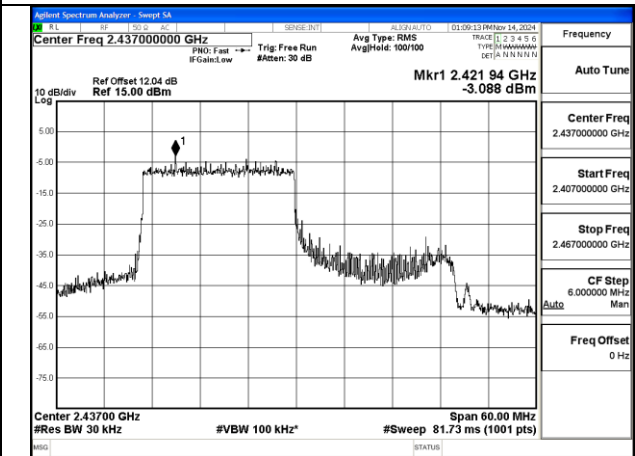

Mode:802.11ax HE40 Tone:242T Frequency:2437MHz
Ant:Chain0