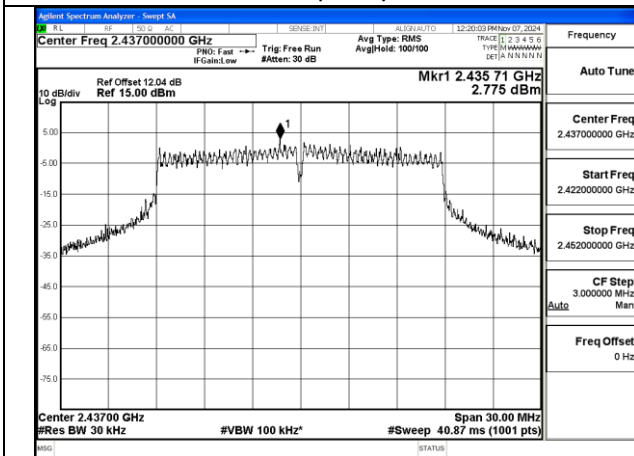

Mode:802.11n HT20 Frequency:2437MHz Ant:Chain1