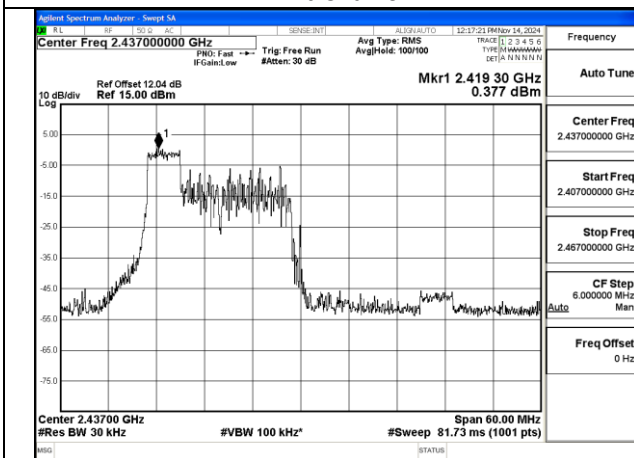

Mode:802.11ax HE40 Tone:52T Frequency:2422MHz
Ant:Chain0

Mode:802.11ax HE40 Tone:52T Frequency:2437MHz
Ant:Chain0

BUREAU VERITAS

No.: W7L-P20241205-1RF03
FCC ID: 2AJVQ-MWH647B

Mode:802.11ax HE40 Tone:52T Frequency:2452MHz
Ant:Chain0

Mode:802.11ax HE40 Tone:52T Frequency:2422MHz
Ant:Chain1

Mode:802.11ax HE40 Tone:52T Frequency:2437MHz
Ant:Chain1

Mode:802.11ax HE40 Tone:52T Frequency:2452MHz
Ant:Chain1

Mode:802.11ax HE40 Tone:106T Frequency:2422MHz
Ant:Chain0