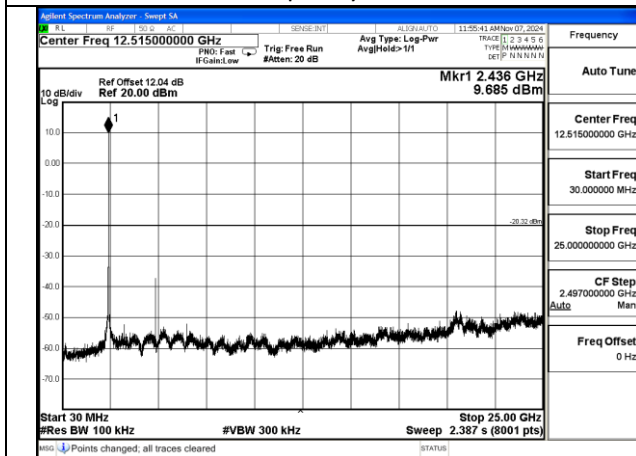

Mode:802.11b Frequency:2437MHz Ant:Chain1