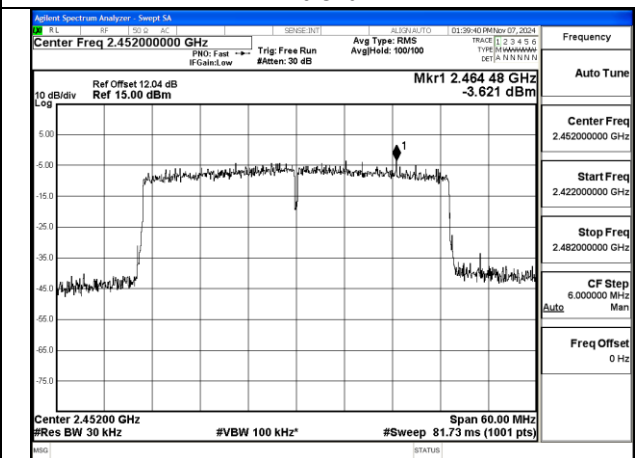

Mode:802.11ax HE40 Tone:484T Frequency:2452MHz
Ant:Chain1