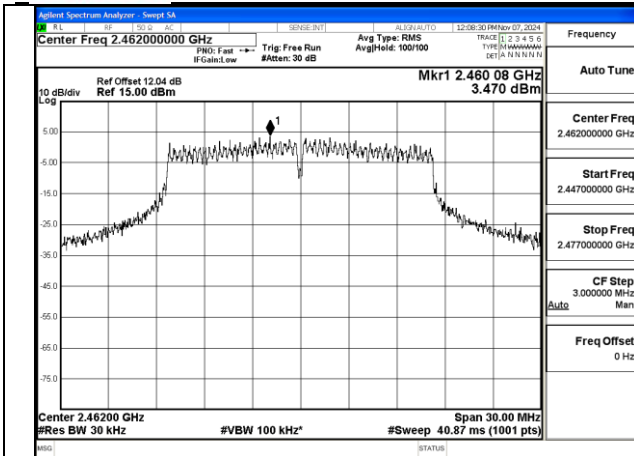

BUREAU VERITAS

No.: W7L-P20241205-1RF03
FCC ID: 2AJVQ-MWH647B

Mode:802.11g Frequency:2462MHz Ant:Chain0