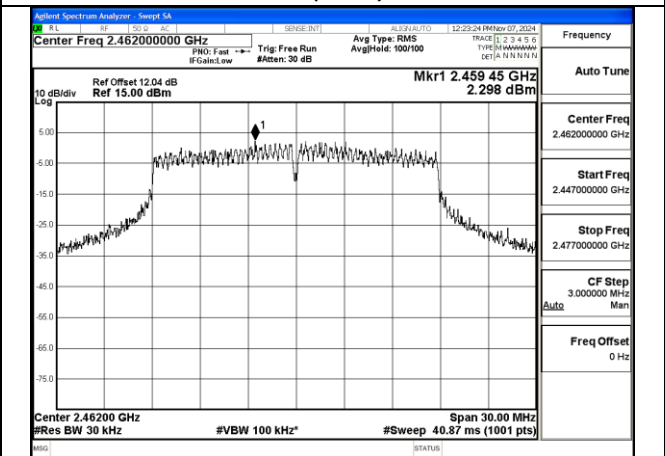

Mode:802.11n HT20 Frequency:2462MHz Ant:Chain1