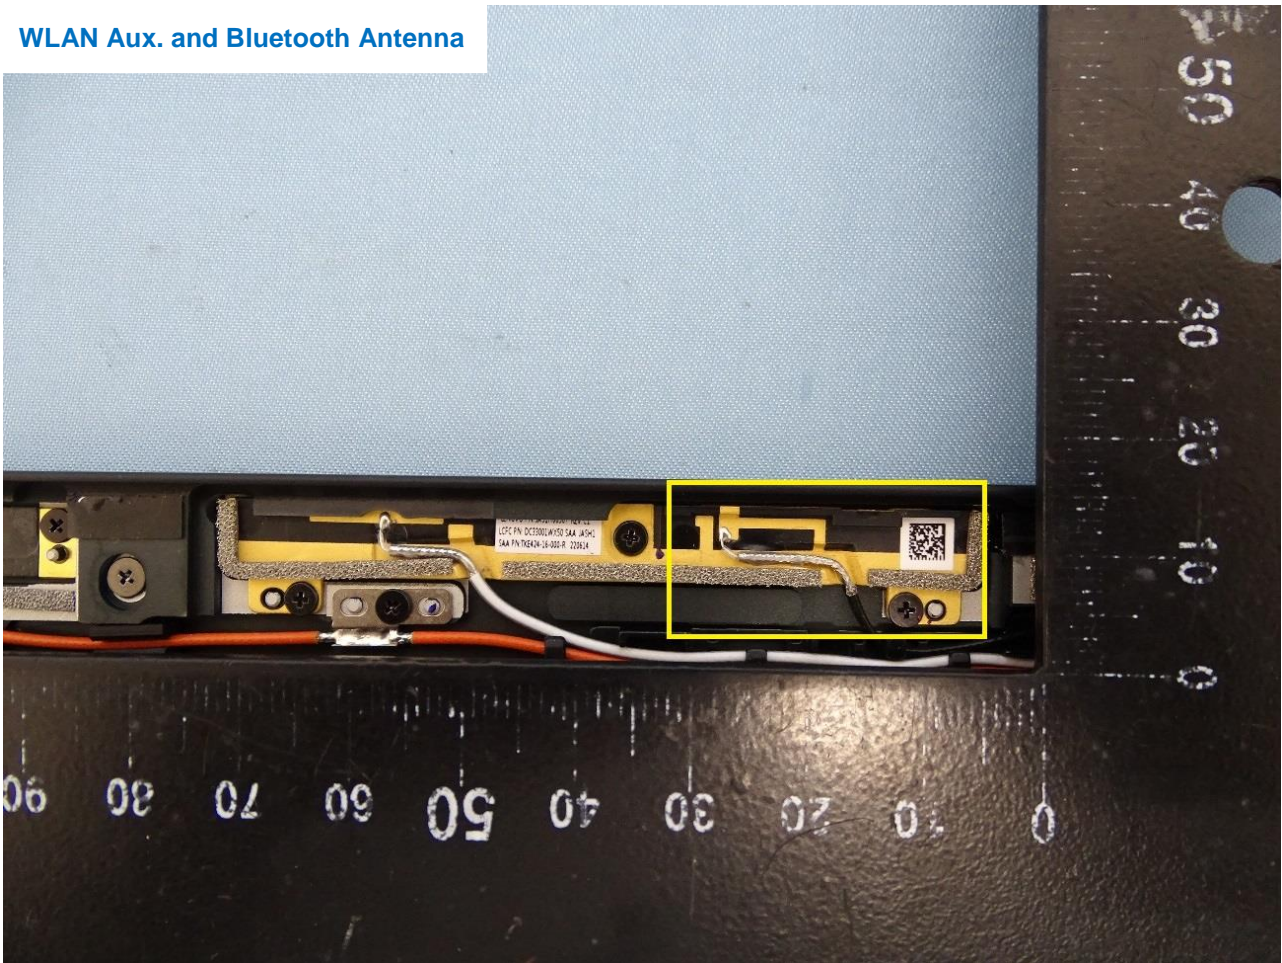

### 3. Internal Photograph of EUT

Brand Name: Lenovo / Model Name: TP00144A

WWAN Module

WLAN Module

WWAN Main Antenna

WWAN Aux. and GPS Antenna

WWAN MIMO 1 Antenna

WWAN MIMO 2 Antenna

**WLAN Aux. and Bluetooth Antenna**

—————THE END—————