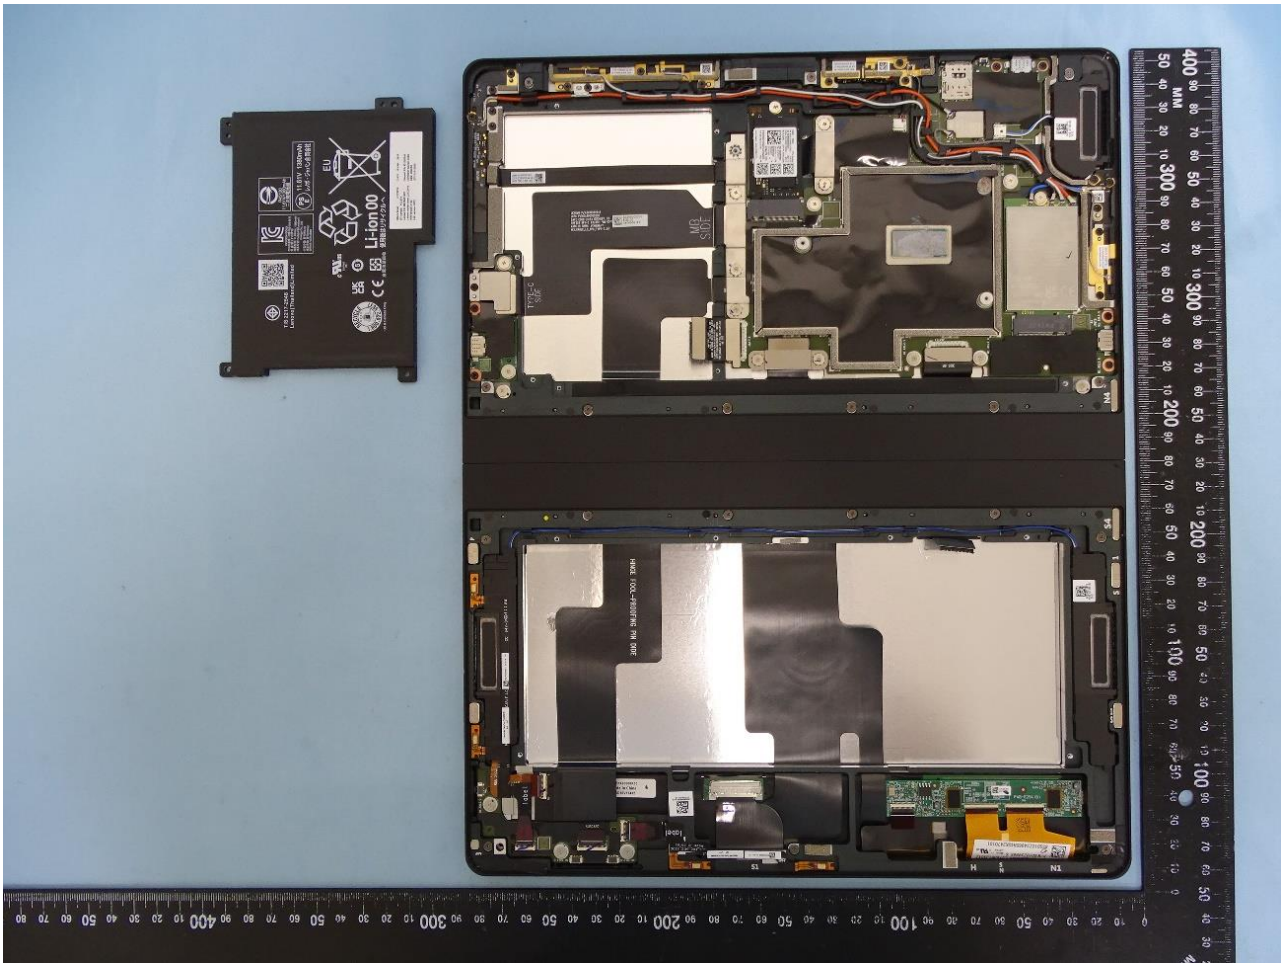

### 3. Internal Photograph of EUT

Brand Name: Lenovo / Model Name: TP00144A

WWAN Module

WLAN Module

WWAN Main Antenna

WWAN Aux. and GPS Antenna

WWAN MIMO 1 Antenna

WWAN MIMO 2 Antenna

**WLAN Aux. and Bluetooth Antenna**

—————THE END—————