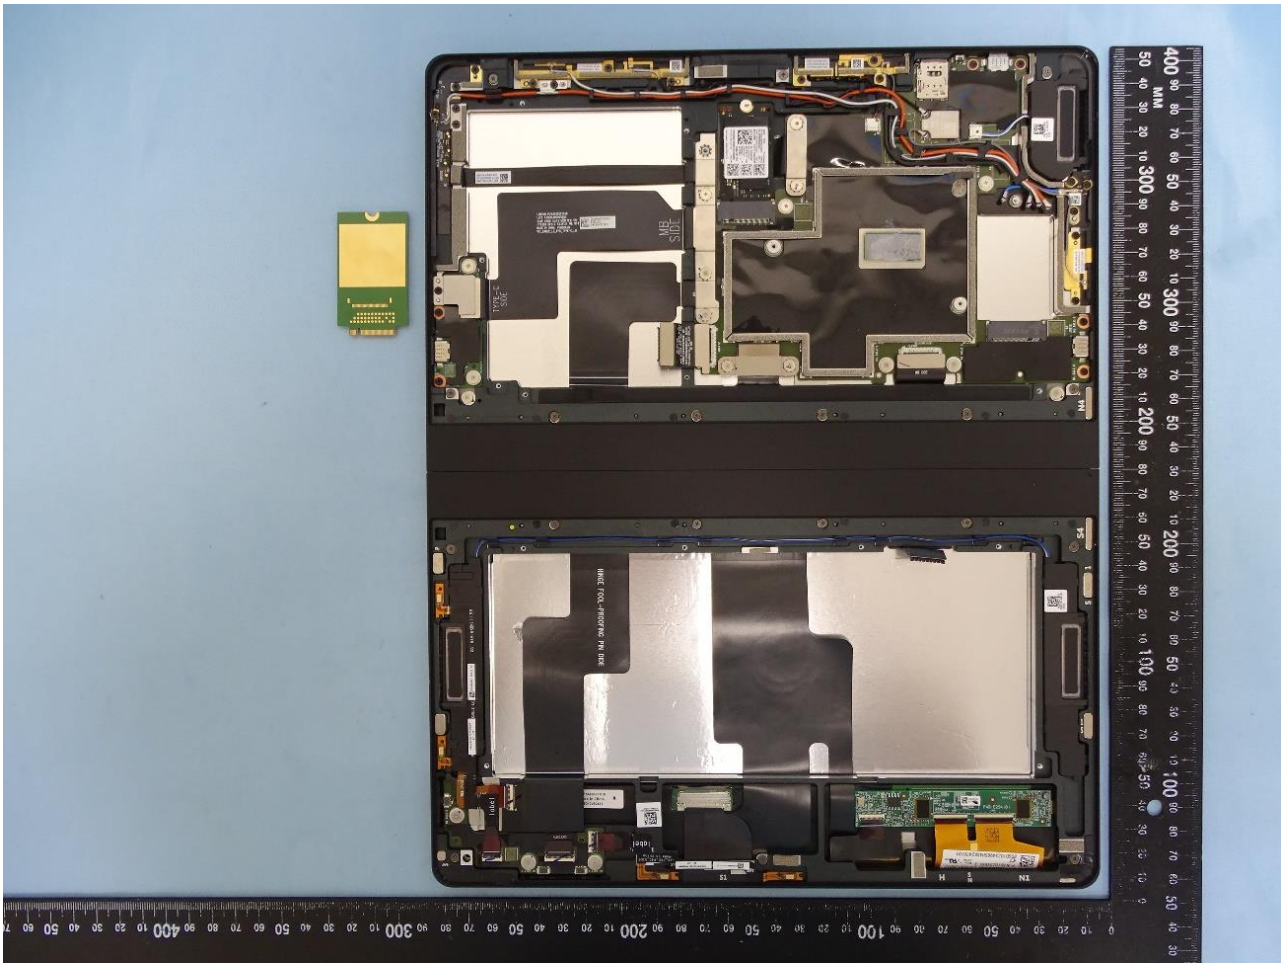

### 3. Internal Photograph of EUT

Brand Name: Lenovo / Model Name: TP00144A

WWAN Module

WLAN Module

WWAN Main Antenna

WWAN Aux. and GPS Antenna

WWAN MIMO 1 Antenna

WWAN MIMO 2 Antenna

**WLAN Aux. and Bluetooth Antenna**

—————THE END—————