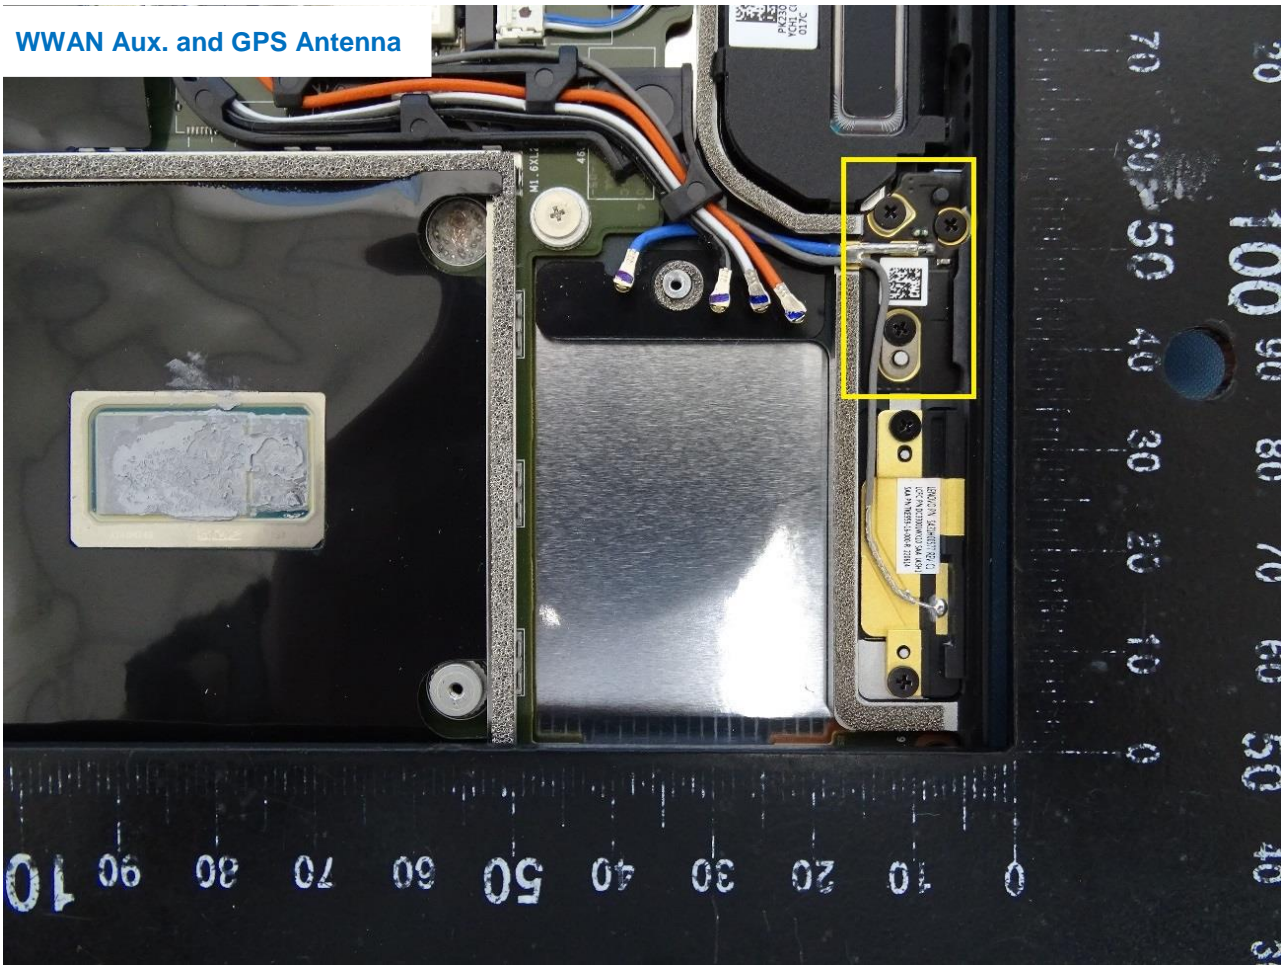

### 3. Internal Photograph of EUT

Brand Name: Lenovo / Model Name: TP00144A

WWAN Module

WLAN Module

WWAN Main Antenna

WWAN Aux. and GPS Antenna

WWAN MIMO 1 Antenna

WWAN MIMO 2 Antenna