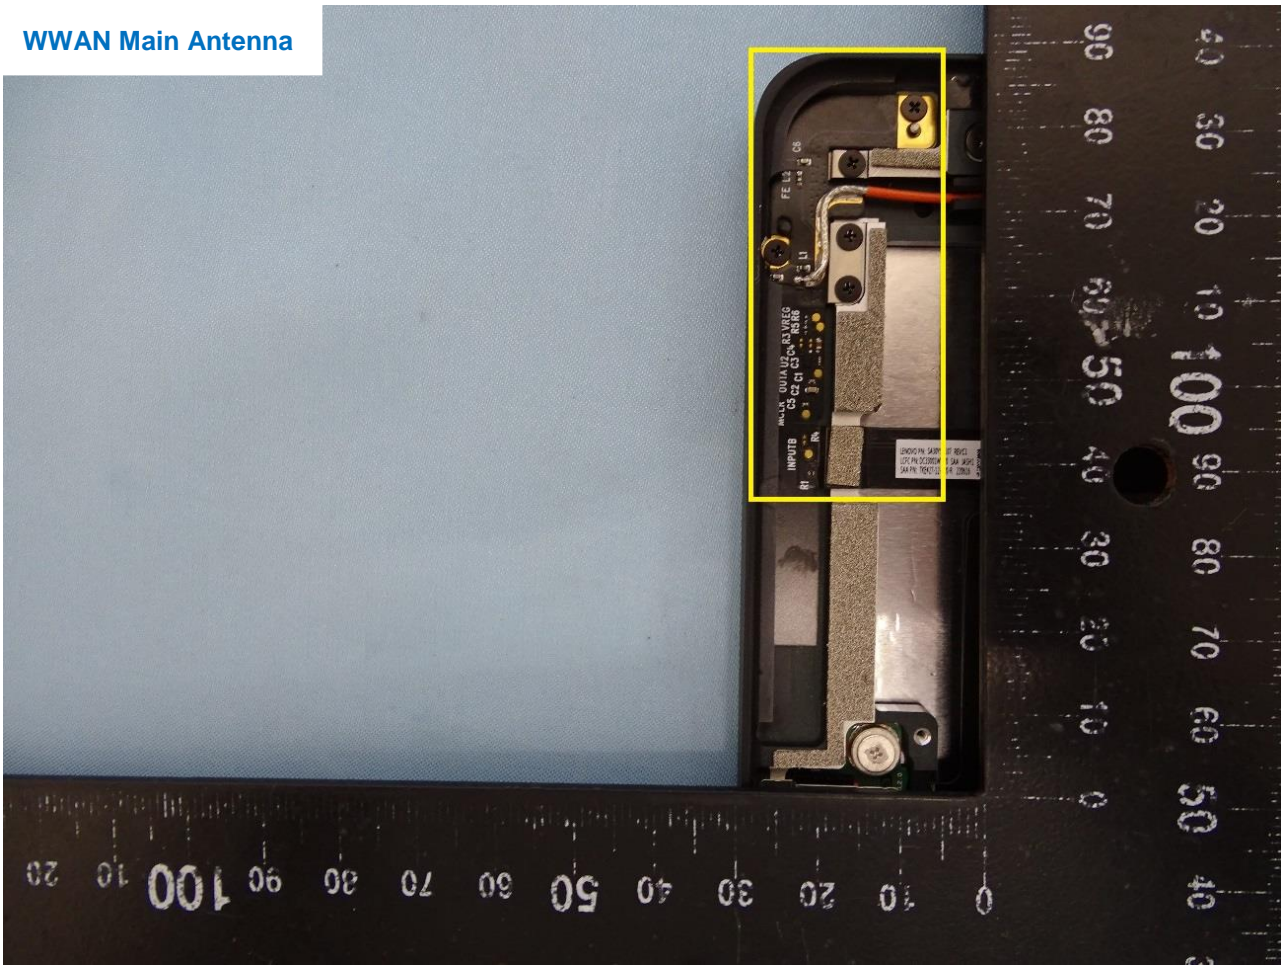

### 3. Internal Photograph of EUT

Brand Name: Lenovo / Model Name: TP00144A

WWAN Module

WLAN Module

WWAN Main Antenna

WWAN Aux. and GPS Antenna

WWAN MIMO 1 Antenna

WWAN MIMO 2 Antenna