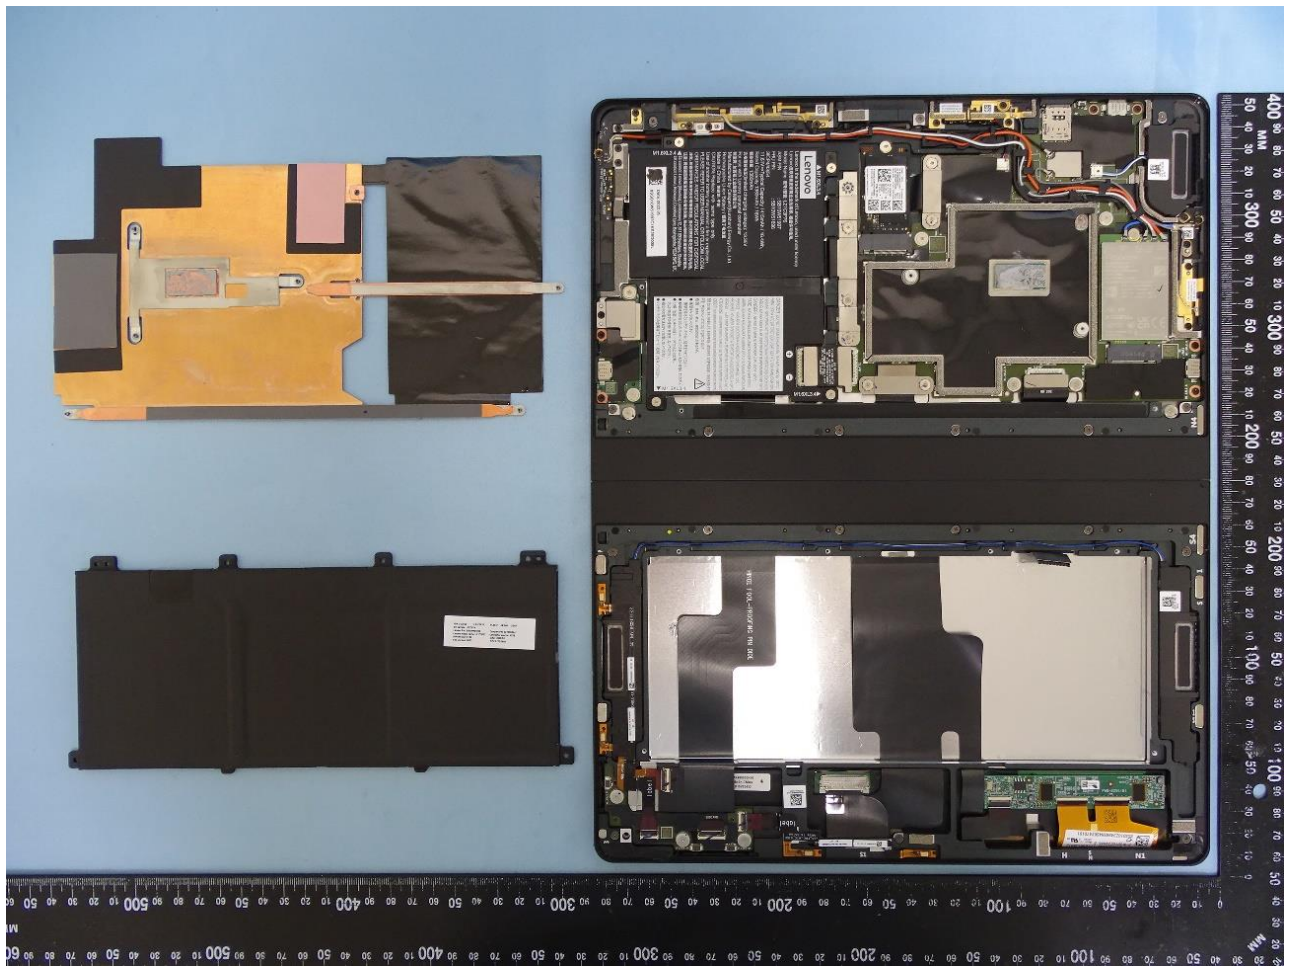

### 3. Internal Photograph of EUT

Brand Name: Lenovo / Model Name: TP00144A

WWAN Module

WLAN Module

WWAN Main Antenna

WWAN Aux. and GPS Antenna

WWAN MIMO 1 Antenna

WWAN MIMO 2 Antenna

**WLAN Aux. and Bluetooth Antenna**

—————THE END—————