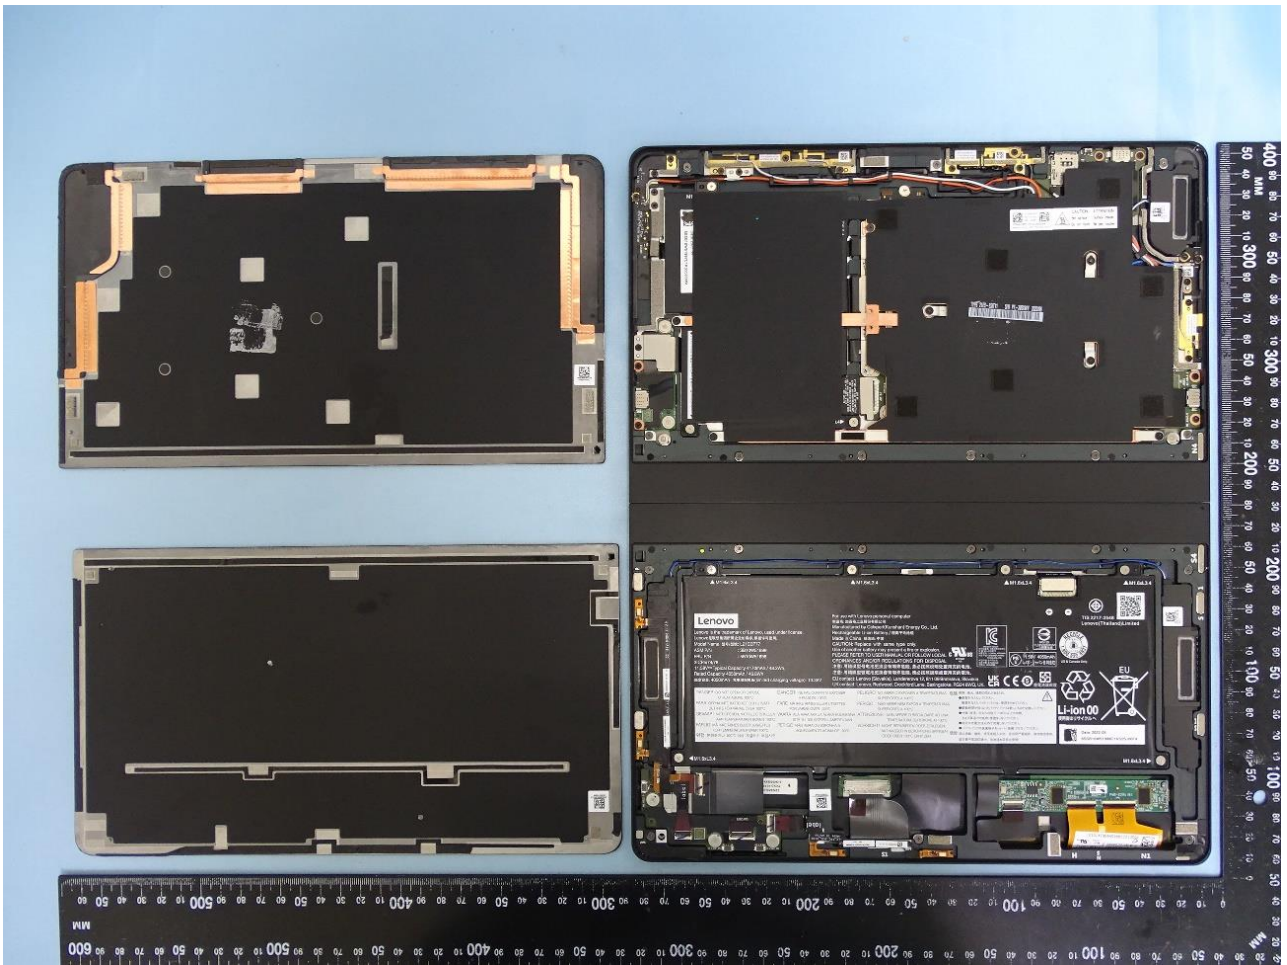

### 3. Internal Photograph of EUT

Brand Name: Lenovo / Model Name: TP00144A

WWAN Module

WLAN Module

WWAN Main Antenna

WWAN Aux. and GPS Antenna

WWAN MIMO 1 Antenna

WWAN MIMO 2 Antenna

**WLAN Aux. and Bluetooth Antenna**

—————THE END—————