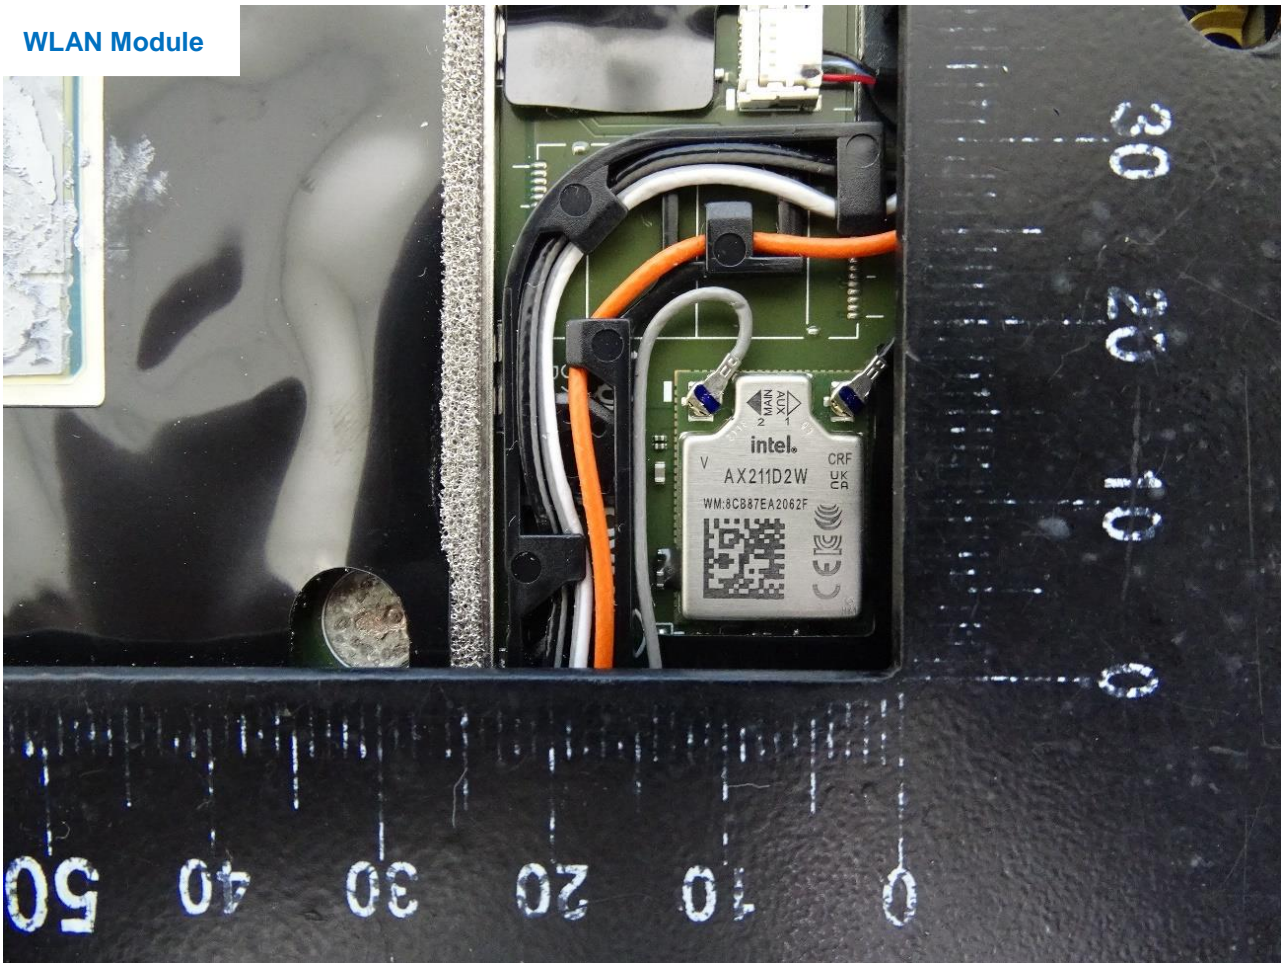

### 3. Internal Photograph of EUT

Brand Name: Lenovo / Model Name: TP00144A

WWAN Module

WLAN Module

WWAN Main Antenna

WWAN Aux. and GPS Antenna

WWAN MIMO 1 Antenna

WWAN MIMO 2 Antenna

**WLAN Aux. and Bluetooth Antenna**

—————THE END—————