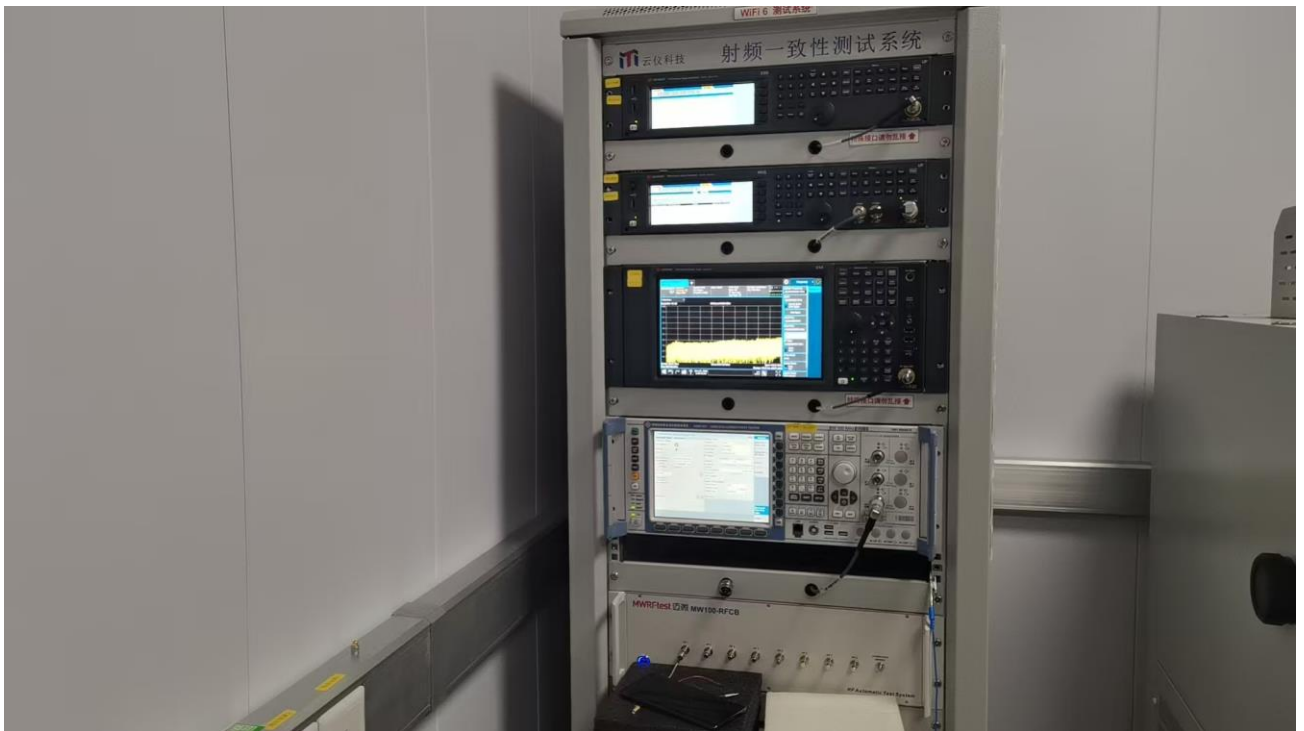

Conducted method(BT, BLE, WIFI mode)