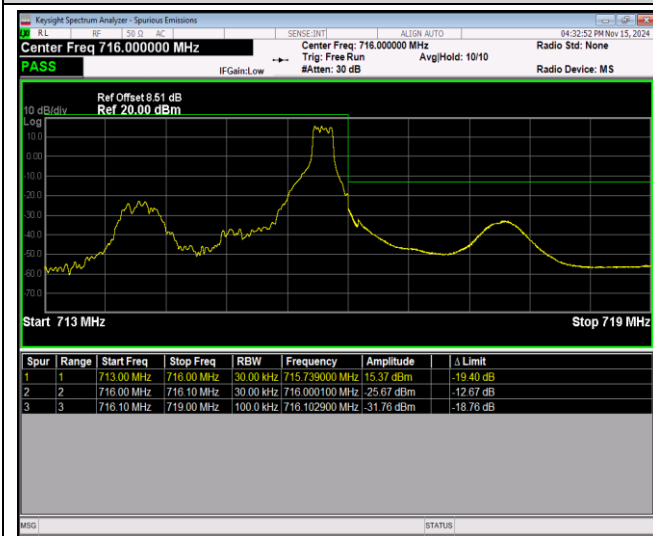

Band12-1.4MHz-64QAM-23017-1RB#5

Band12-1.4MHz-64QAM-23017-6RB#0

Band12-1.4MHz-64QAM-23173-1RB#0

Band12-1.4MHz-64QAM-23173-1RB#5

Band12-1.4MHz-64QAM-23173-6RB#0

Band12-10MHz-QPSK-23060-1RB#0

Band12-10MHz-QPSK-23060-1RB#49