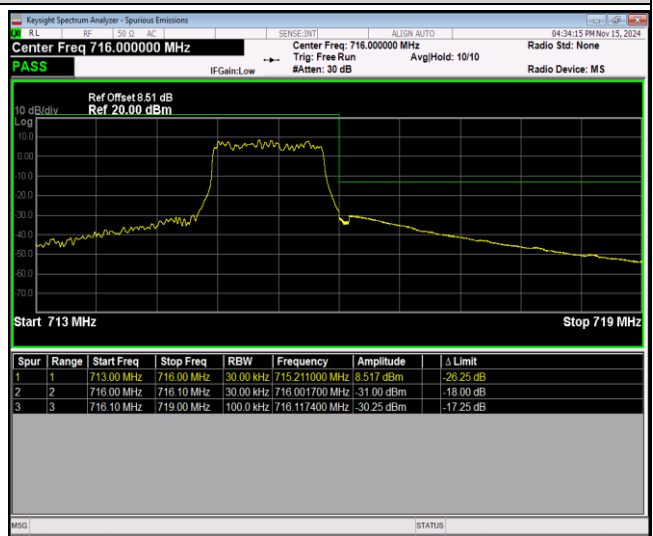

Band12-1.4MHz-64QAM-23017-1RB#5

Band12-1.4MHz-64QAM-23017-6RB#0

Band12-1.4MHz-64QAM-23173-1RB#0

Band12-1.4MHz-64QAM-23173-1RB#5

Band12-1.4MHz-64QAM-23173-6RB#0

Band12-10MHz-QPSK-23060-1RB#0

Band12-10MHz-QPSK-23060-1RB#49