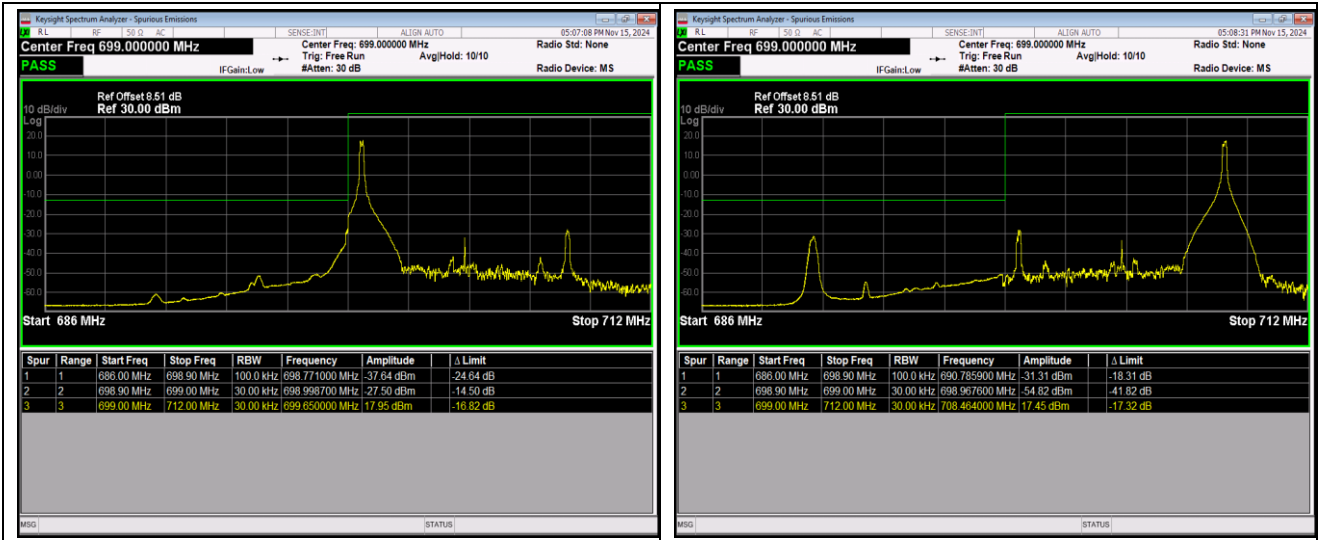

Band12-1.4MHz-64QAM-23017-1RB#5

Band12-1.4MHz-64QAM-23017-6RB#0

Band12-1.4MHz-64QAM-23173-1RB#0

Band12-1.4MHz-64QAM-23173-1RB#5

Band12-1.4MHz-64QAM-23173-6RB#0

Band12-10MHz-QPSK-23060-1RB#0

Band12-10MHz-QPSK-23060-1RB#49