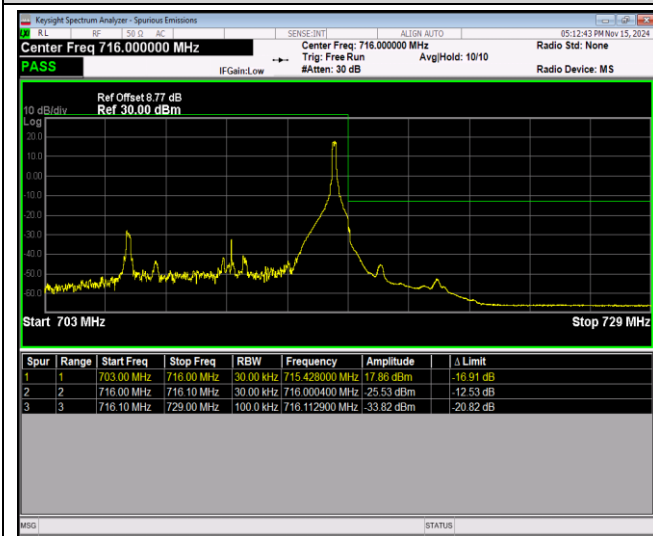

Band12-10MHz-QPSK-23060-50RB#0

Band12-10MHz-QPSK-23130-1RB#0

Band12-10MHz-QPSK-23130-1RB#49

Band12-10MHz-QPSK-23130-50RB#0

Band12-10MHz-16QAM-23060-1RB#0

Band12-10MHz-16QAM-23060-1RB#49

Band12-10MHz-16QAM-23060-50RB#0