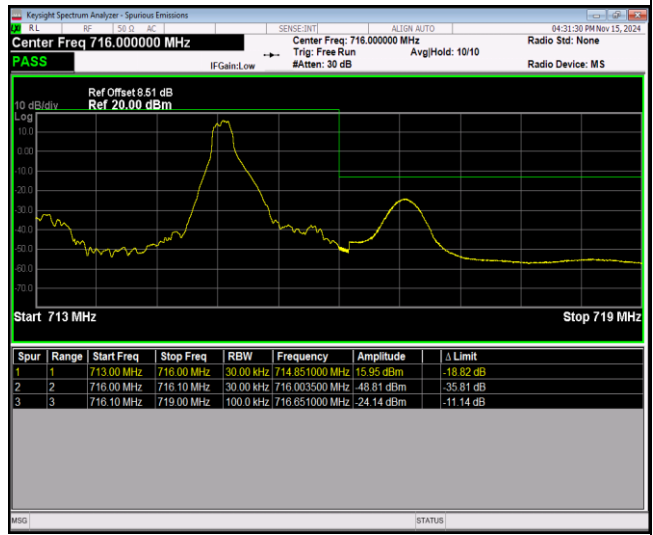

Band12-1.4MHz-64QAM-23017-1RB#5

Band12-1.4MHz-64QAM-23017-6RB#0

Band12-1.4MHz-64QAM-23173-1RB#0

Band12-1.4MHz-64QAM-23173-1RB#5

Band12-1.4MHz-64QAM-23173-6RB#0

Band12-10MHz-QPSK-23060-1RB#0

Band12-10MHz-QPSK-23060-1RB#49