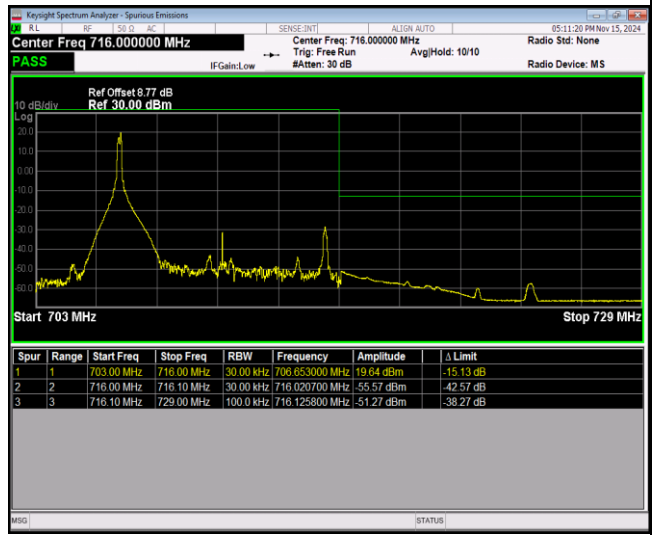

Band12-10MHz-QPSK-23130-1RB#0

Band12-10MHz-QPSK-23130-50RB#0