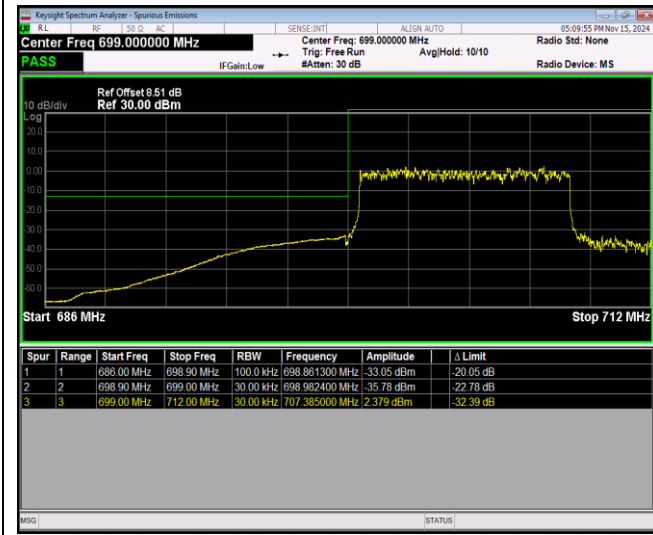

Band12-10MHz-QPSK-23060-50RB#0

Band12-10MHz-QPSK-23130-1RB#49