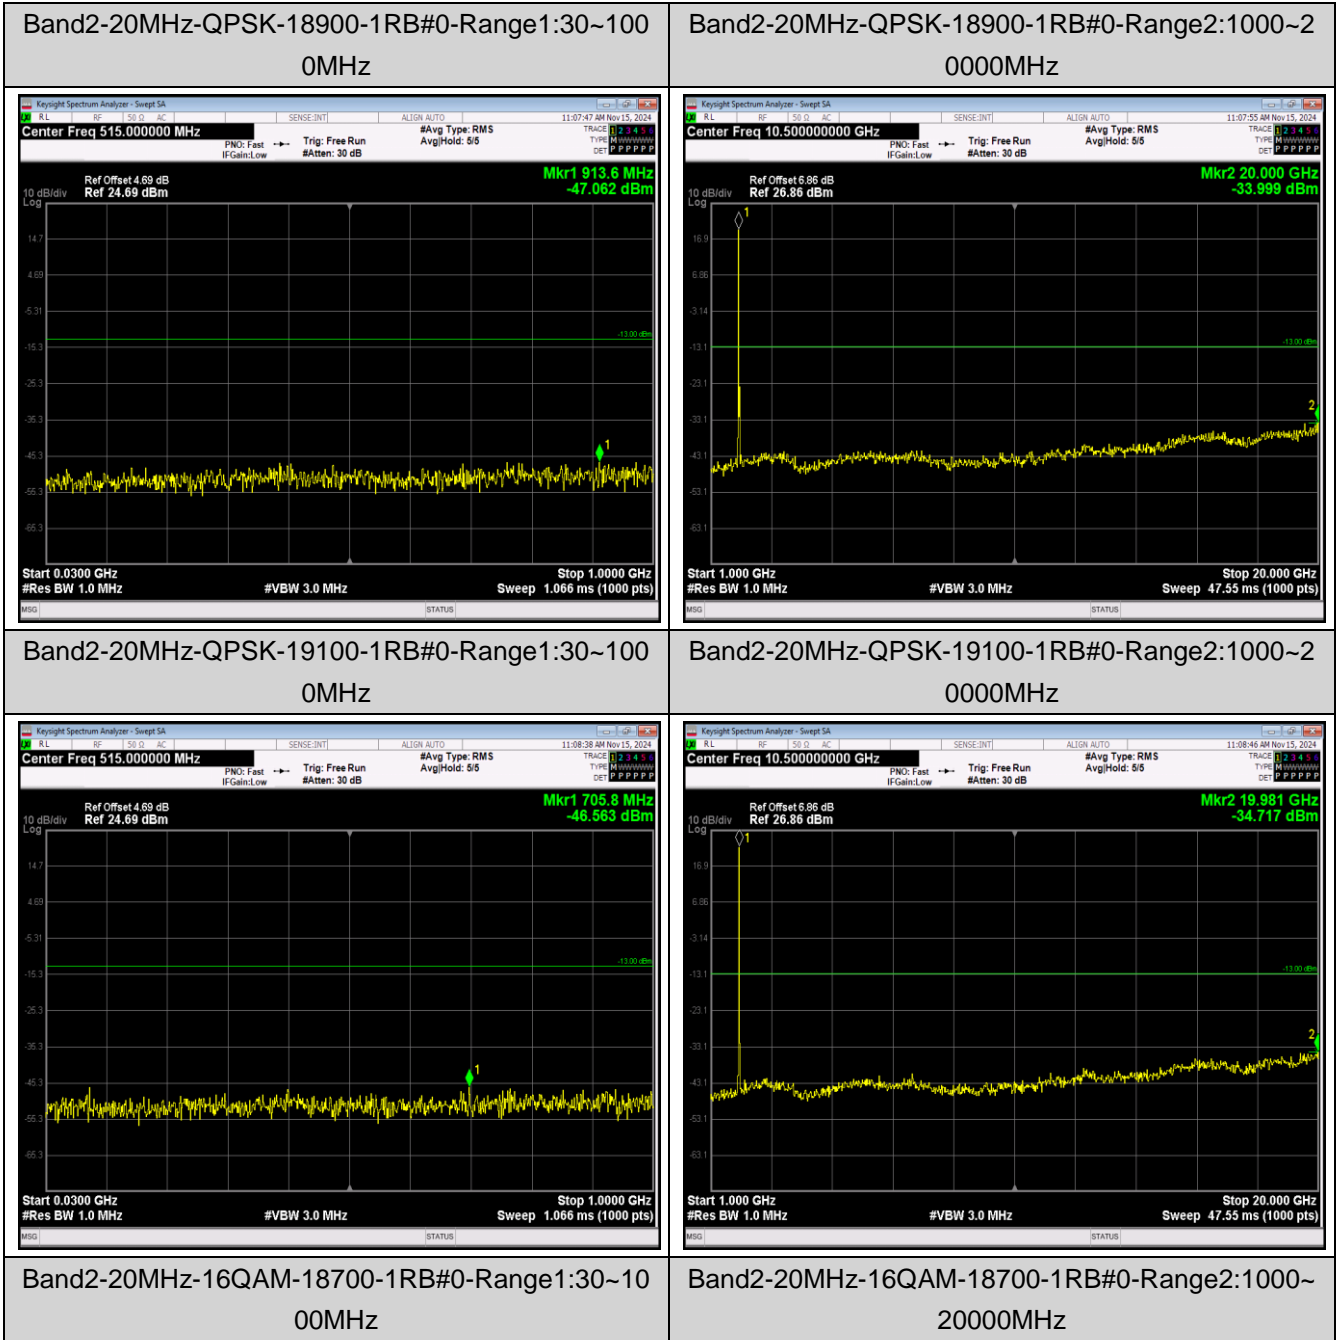

Remark: All bandwidth and all modulation had been tested, but only the worst case data displayed in this report.

Test Graphs

Band2-1.4MHz-16QAM-18607-1RB#0-Range1:30~1000MHz

Band2-1.4MHz-16QAM-18607-1RB#0-Range2:1000~20000MHz

Band2-1.4MHz-16QAM-18900-1RB#0-Range1:30~1000MHz

Band2-1.4MHz-16QAM-18900-1RB#0-Range2:1000~20000MHz

Band2-1.4MHz-64QAM-19193-1RB#0-Range1:30~1000MHz

Band2-1.4MHz-64QAM-19193-1RB#0-Range2:1000~20000MHz

Band2-20MHz-QPSK-18700-1RB#0-Range1:30~1000MHz

Band2-20MHz-QPSK-18700-1RB#0-Range2:1000~20000MHz

Band2-20MHz-16QAM-18900-1RB#0-Range1:30~1000MHz

Band2-20MHz-16QAM-18900-1RB#0-Range2:1000~20000MHz

Band2-20MHz-16QAM-19100-1RB#0-Range1:30~1000MHz

Band2-20MHz-16QAM-19100-1RB#0-Range2:1000~20000MHz