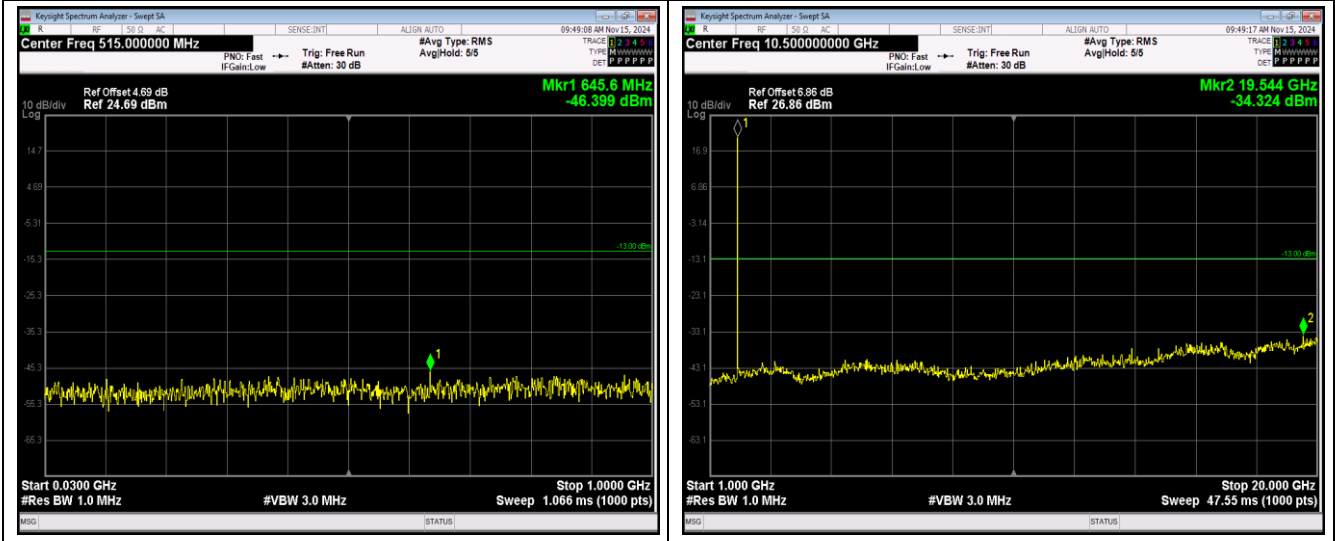

Band2-1.4MHz-16QAM-18900-1RB#0-Range1:30~1000MHz

Band2-1.4MHz-16QAM-18900-1RB#0-Range2:1000~20000MHz