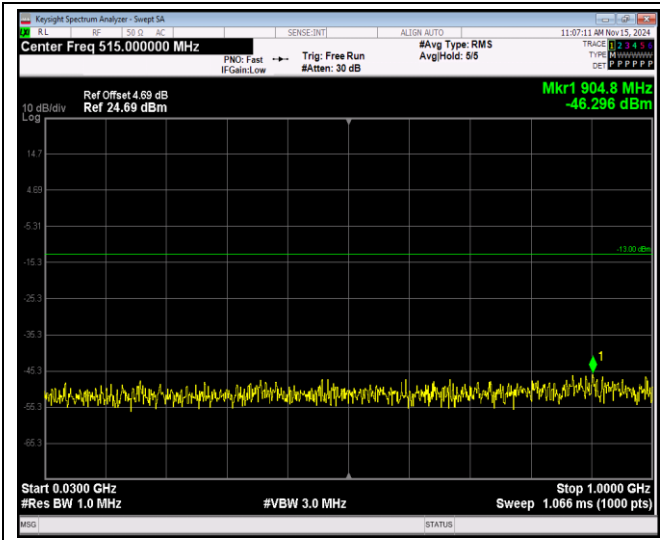

JianYan Testing Group Shenzhen Co., Ltd.
No.101, Building 8, Innovation Wisdom Port, No.155 Hongtian Road, Huangpu Community,
Xinqiao Street, Bao'an District, Shenzhen, Guangdong, People's Republic of China.
Tel: +86-755-23118282, Fax: +86-755-23116366

Project No.: JYTSZR2411030