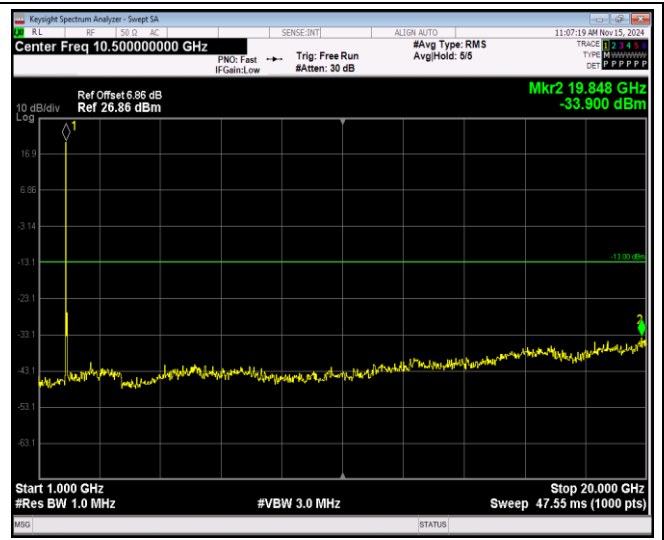

JianYan Testing Group Shenzhen Co., Ltd.
No.101, Building 8, Innovation Wisdom Port, No.155 Hongtian Road, Huangpu Community,
Xinqiao Street, Bao'an District, Shenzhen, Guangdong, People's Republic of China.
Tel: +86-755-23118282, Fax: +86-755-23116366

Project No.: JYTSZR2411030