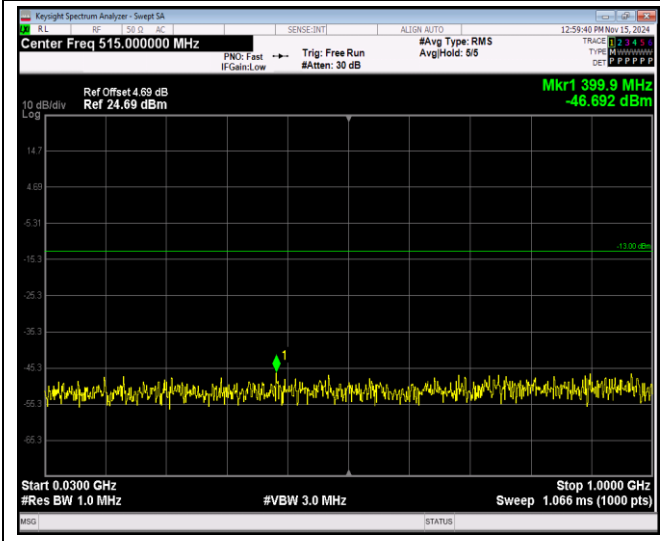

Band4-20MHz-QPSK-20300-1RB#0-Range1:30~100
0MHz

JianYan Testing Group Shenzhen Co., Ltd.
No.101, Building 8, Innovation Wisdom Port, No.155 Hongtian Road, Huangpu Community,
Xinqiao Street, Bao'an District, Shenzhen, Guangdong, People's Republic of China.
Tel: +86-755-23118282, Fax: +86-755-23116366