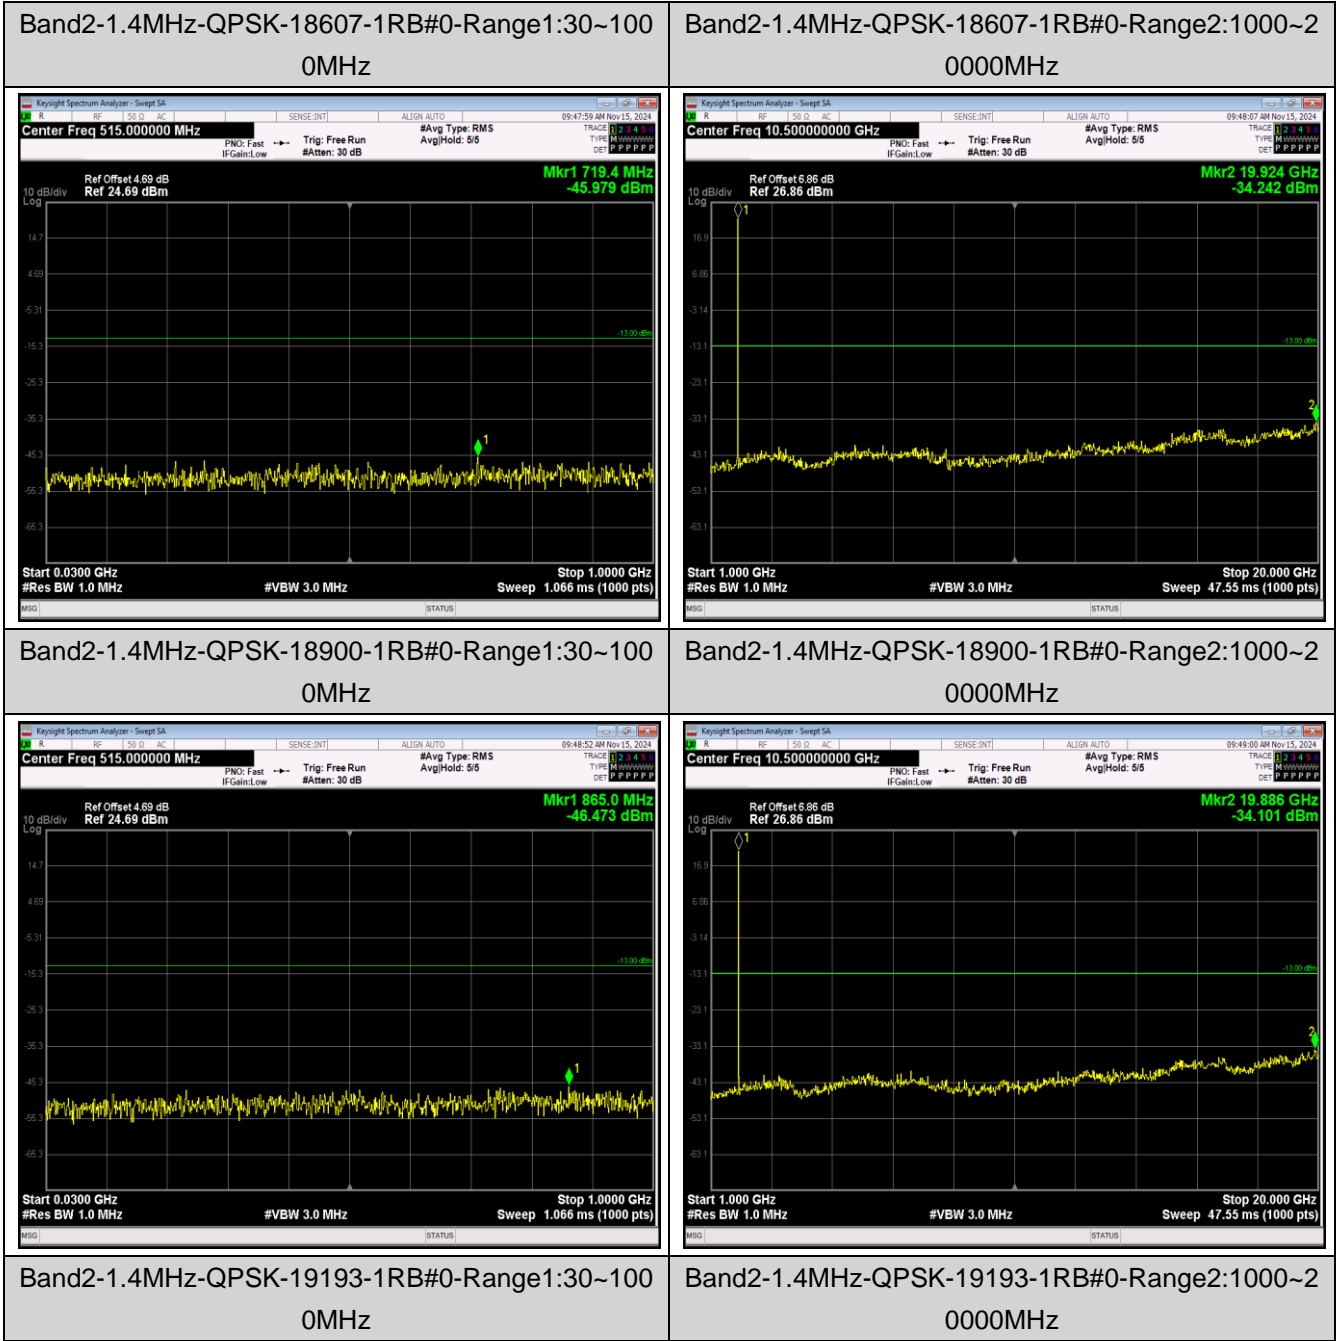

Test Graphs