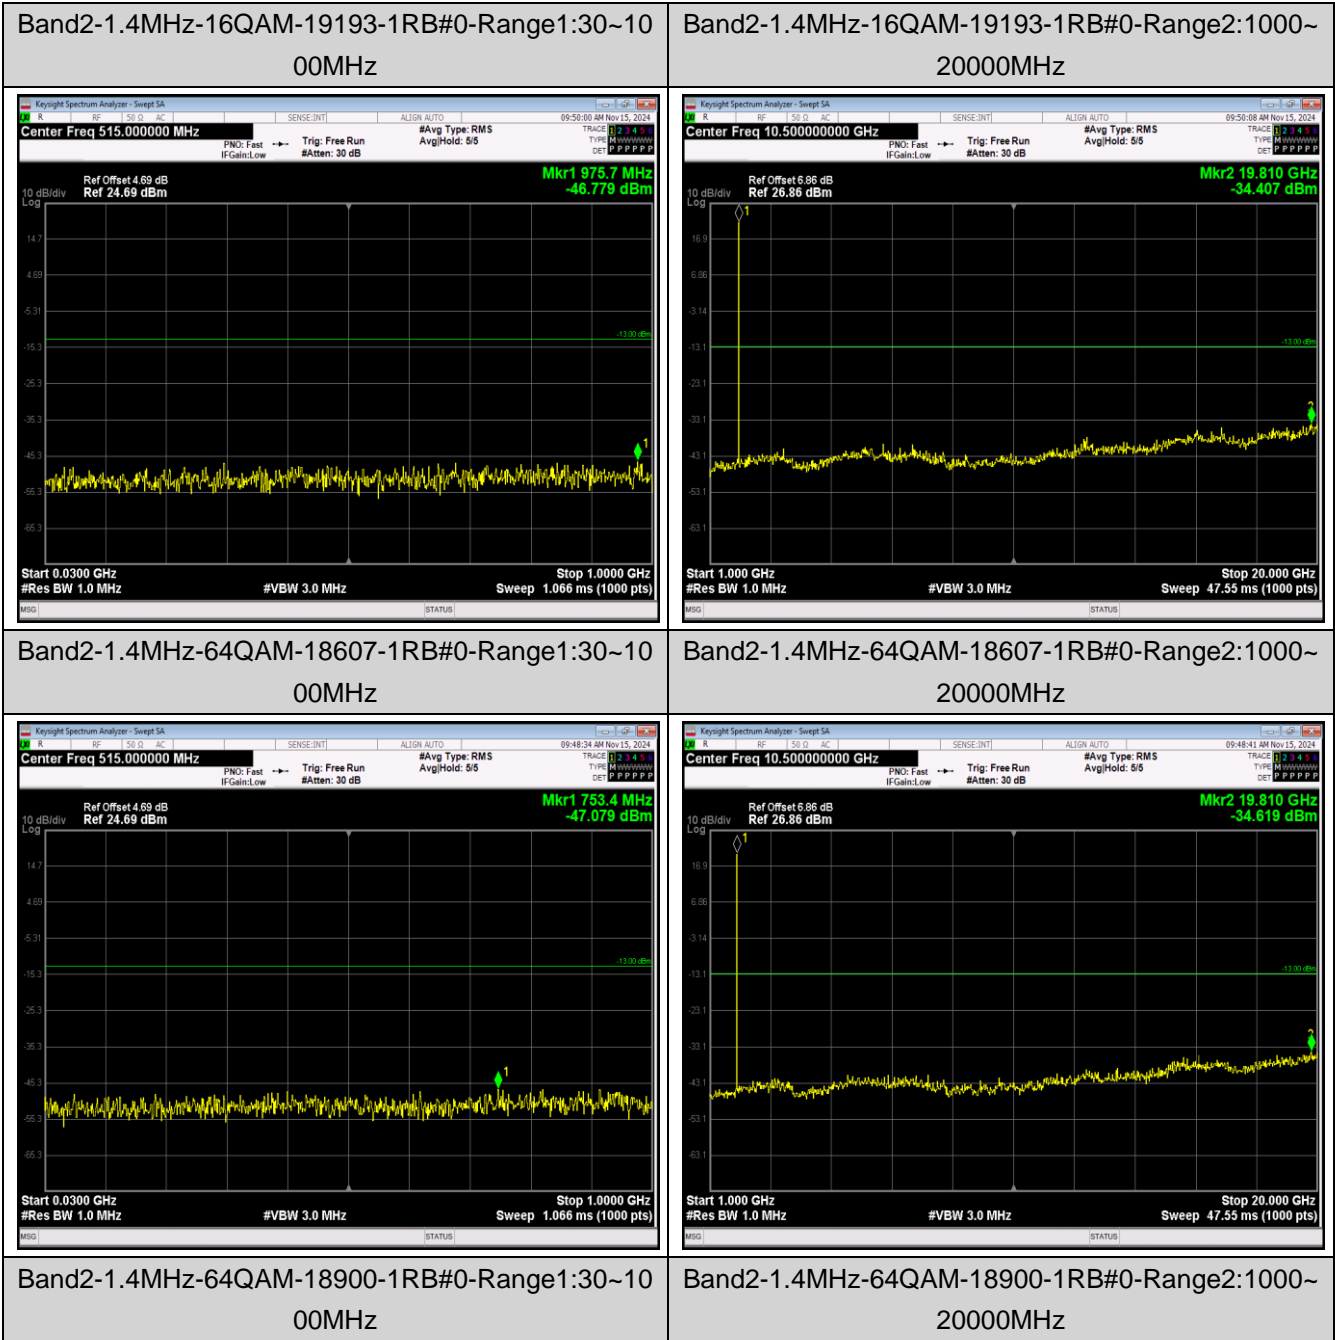

Remark: All bandwidth and all modulation had been tested, but only the worst case data displayed in this report.

Test Graphs

Band2-1.4MHz-16QAM-18607-1RB#0-Range1:30~1000MHz

Band2-1.4MHz-16QAM-18607-1RB#0-Range2:1000~20000MHz

Band2-1.4MHz-16QAM-18900-1RB#0-Range1:30~1000MHz

Band2-1.4MHz-16QAM-18900-1RB#0-Range2:1000~20000MHz

Band2-1.4MHz-64QAM-19193-1RB#0-Range1:30~1000MHz

Band2-1.4MHz-64QAM-19193-1RB#0-Range2:1000~20000MHz

Band2-20MHz-QPSK-18700-1RB#0-Range1:30~1000MHz