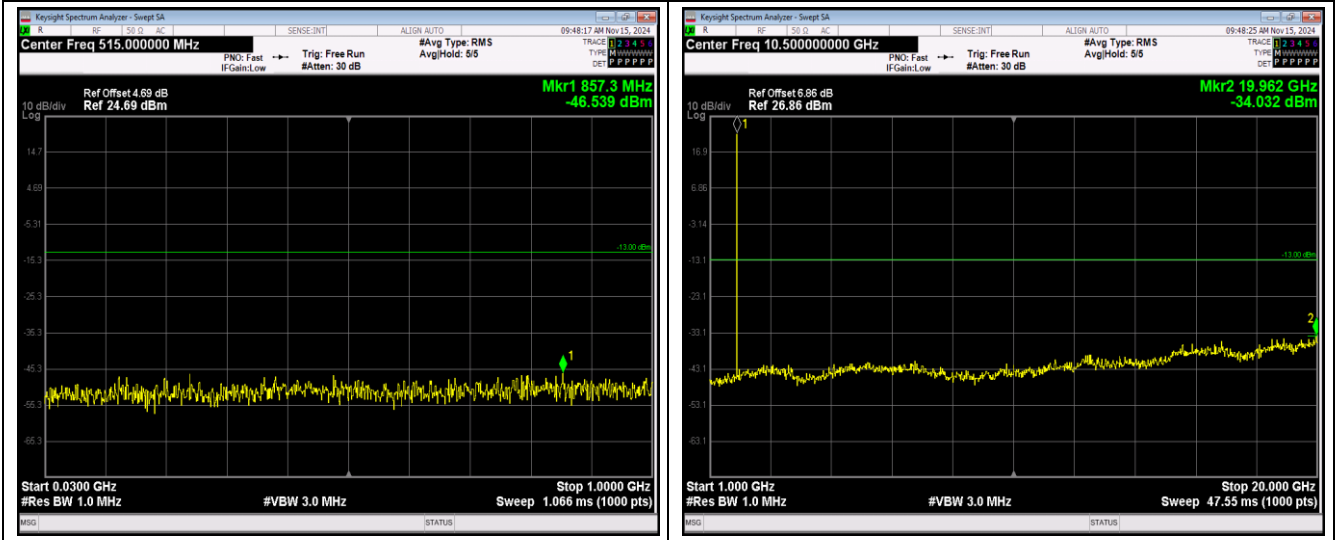

Remark: All bandwidth and all modulation had been tested, but only the worst case data displayed in this report.

Test Graphs

Band2-1.4MHz-16QAM-18607-1RB#0-Range1:30~1000MHz

Band2-1.4MHz-16QAM-18607-1RB#0-Range2:1000~20000MHz