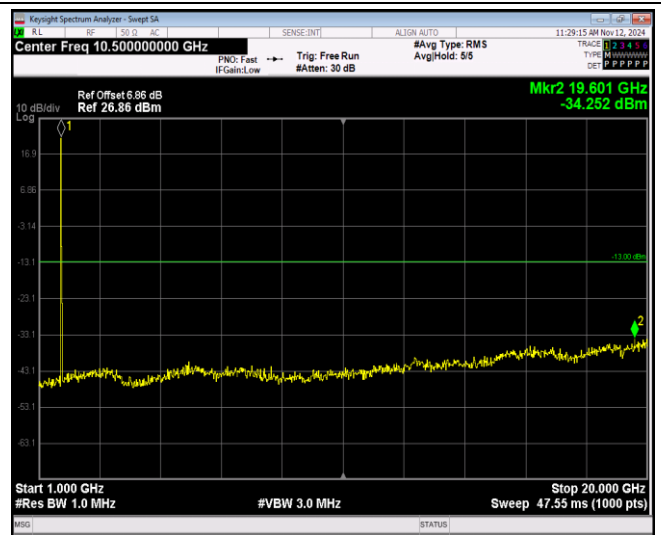

JianYan Testing Group Shenzhen Co., Ltd.
No.101, Building 8, Innovation Wisdom Port, No.155 Hongtian Road, Huangpu Community,
Xinqiao Street, Bao'an District, Shenzhen, Guangdong, People's Republic of China.
Tel: +86-755-23118282, Fax: +86-755-23116366

Project No.: JYTSZR2411030