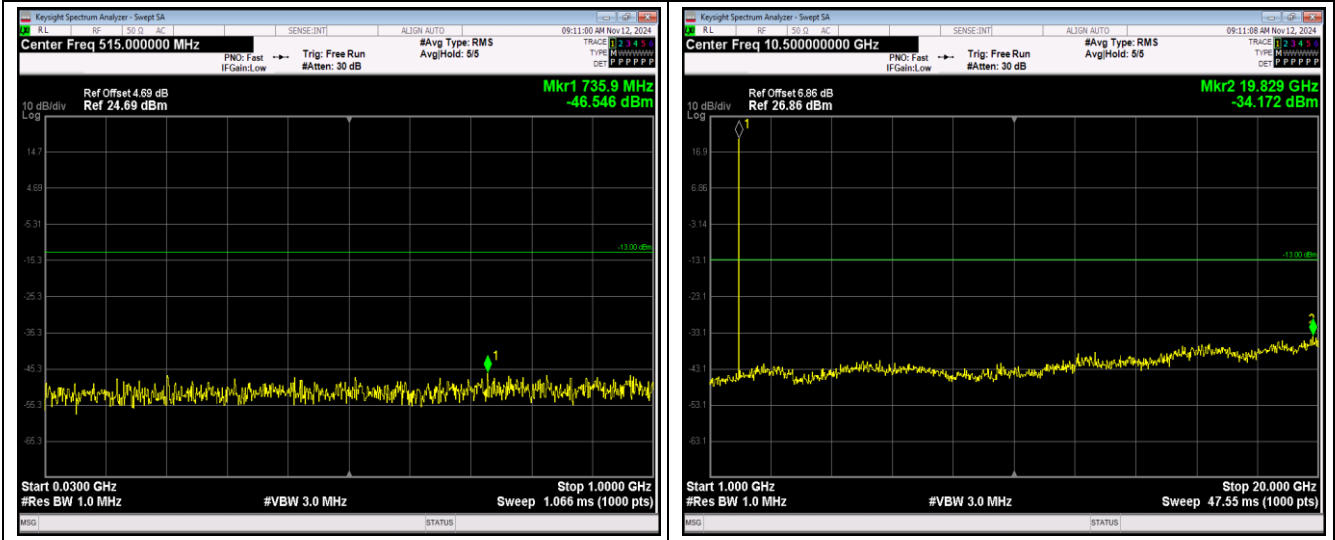

Band2-1.4MHz-64QAM-19193-1RB#0-Range1:30~1000MHz

Band2-1.4MHz-64QAM-19193-1RB#0-Range2:1000~20000MHz