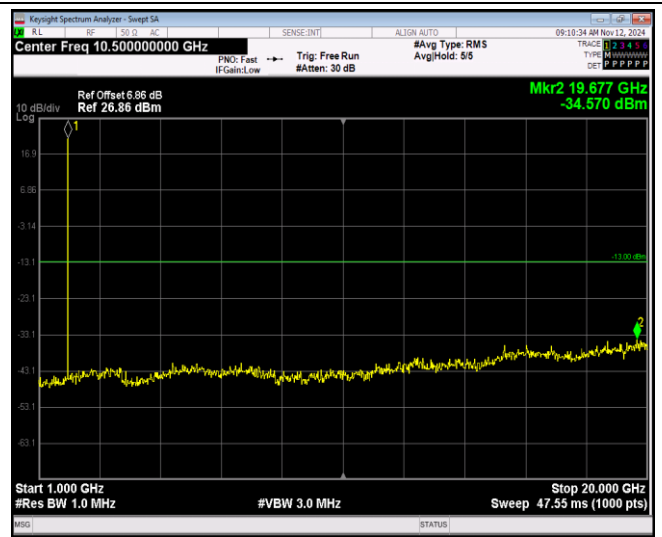

Band2-1.4MHz-16QAM-18607-1RB#0-Range1:30~1000MHz

Band2-1.4MHz-16QAM-18607-1RB#0-Range2:1000~20000MHz

Band2-1.4MHz-16QAM-18900-1RB#0-Range1:30~1000MHz

Band2-1.4MHz-16QAM-18900-1RB#0-Range2:1000~20000MHz

JianYan Testing Group Shenzhen Co., Ltd.
 No.101, Building 8, Innovation Wisdom Port, No.155 Hongtian Road, Huangpu Community,
 Xinqiao Street, Bao'an District, Shenzhen, Guangdong, People's Republic of China.
 Tel: +86-755-23118282, Fax: +86-755-23116366