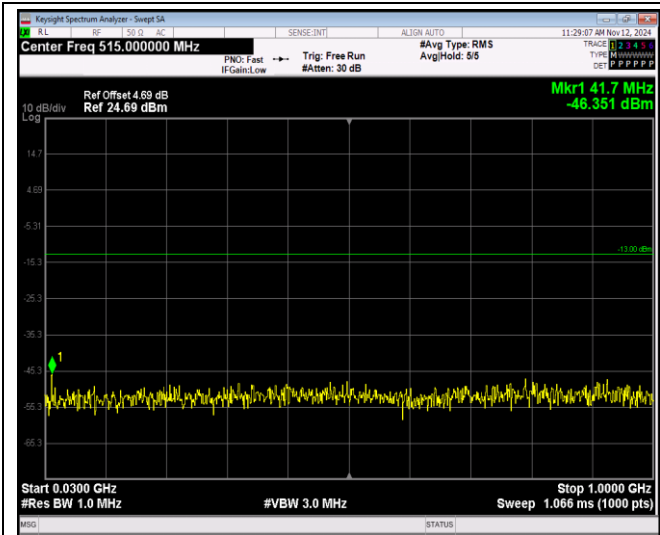

JianYan Testing Group Shenzhen Co., Ltd.
No.101, Building 8, Innovation Wisdom Port, No.155 Hongtian Road, Huangpu Community,
Xinqiao Street, Bao'an District, Shenzhen, Guangdong, People's Republic of China.
Tel: +86-755-23118282, Fax: +86-755-23116366

Project No.: JYTSZR2411030