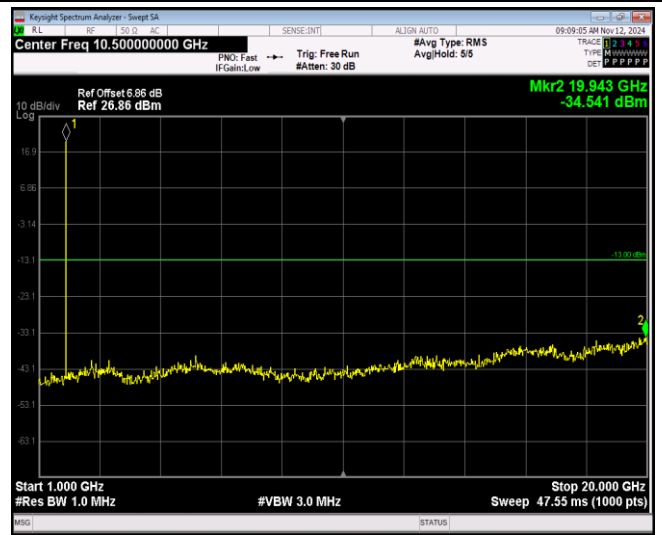

Band2-1.4MHz-16QAM-18607-1RB#0-Range1:30~1000MHz

Band2-1.4MHz-16QAM-18607-1RB#0-Range2:1000~20000MHz

Band2-1.4MHz-16QAM-18900-1RB#0-Range1:30~1000MHz

Band2-1.4MHz-16QAM-18900-1RB#0-Range2:1000~20000MHz

JianYan Testing Group Shenzhen Co., Ltd.
 No.101, Building 8, Innovation Wisdom Port, No.155 Hongtian Road, Huangpu Community,
 Xinqiao Street, Bao'an District, Shenzhen, Guangdong, People's Republic of China.
 Tel: +86-755-23118282, Fax: +86-755-23116366