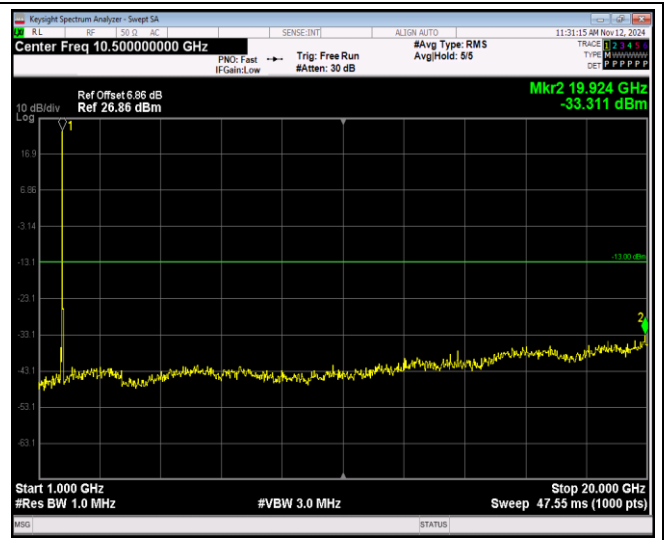

JianYan Testing Group Shenzhen Co., Ltd.
No.101, Building 8, Innovation Wisdom Port, No.155 Hongtian Road, Huangpu Community,
Xinqiao Street, Bao'an District, Shenzhen, Guangdong, People's Republic of China.
Tel: +86-755-23118282, Fax: +86-755-23116366

Project No.: JYTSZR2411030