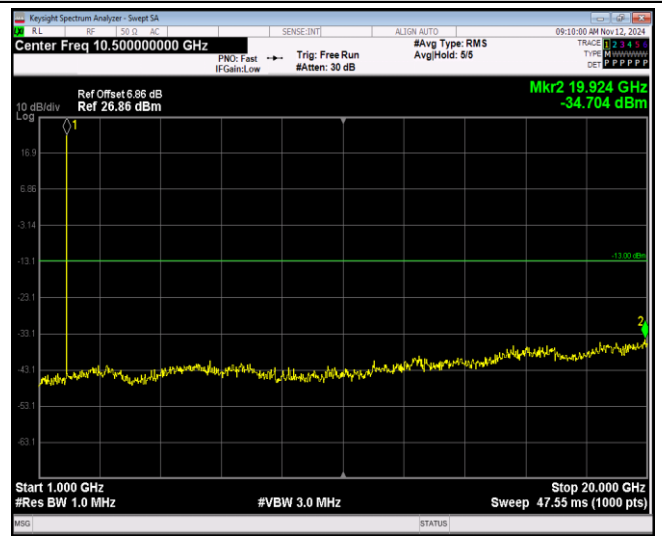

Band2-1.4MHz-16QAM-18607-1RB#0-Range1:30~1000MHz

Band2-1.4MHz-16QAM-18607-1RB#0-Range2:1000~20000MHz

Band2-1.4MHz-16QAM-18900-1RB#0-Range1:30~1000MHz

Band2-1.4MHz-16QAM-18900-1RB#0-Range2:1000~20000MHz

JianYan Testing Group Shenzhen Co., Ltd.
 No.101, Building 8, Innovation Wisdom Port, No.155 Hongtian Road, Huangpu Community,
 Xinqiao Street, Bao'an District, Shenzhen, Guangdong, People's Republic of China.
 Tel: +86-755-23118282, Fax: +86-755-23116366