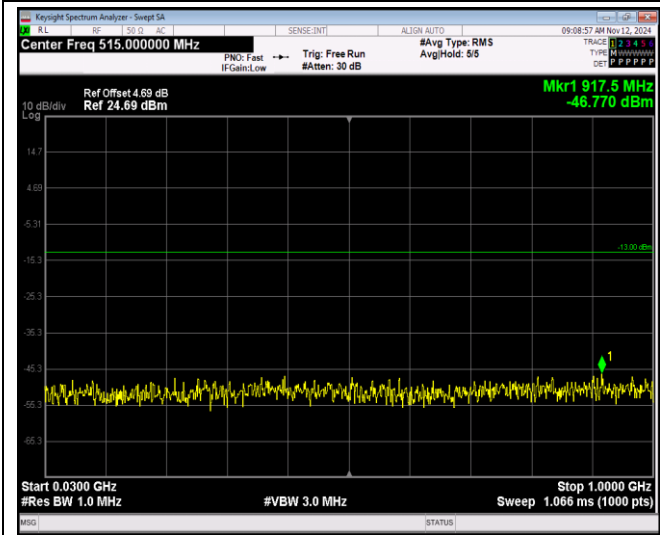

Band2-1.4MHz-16QAM-18607-1RB#0-Range1:30~1000MHz

Band2-1.4MHz-16QAM-18607-1RB#0-Range2:1000~20000MHz

Band2-1.4MHz-16QAM-18900-1RB#0-Range1:30~1000MHz

Band2-1.4MHz-16QAM-18900-1RB#0-Range2:1000~20000MHz

JianYan Testing Group Shenzhen Co., Ltd.
 No.101, Building 8, Innovation Wisdom Port, No.155 Hongtian Road, Huangpu Community,
 Xinqiao Street, Bao'an District, Shenzhen, Guangdong, People's Republic of China.
 Tel: +86-755-23118282, Fax: +86-755-23116366