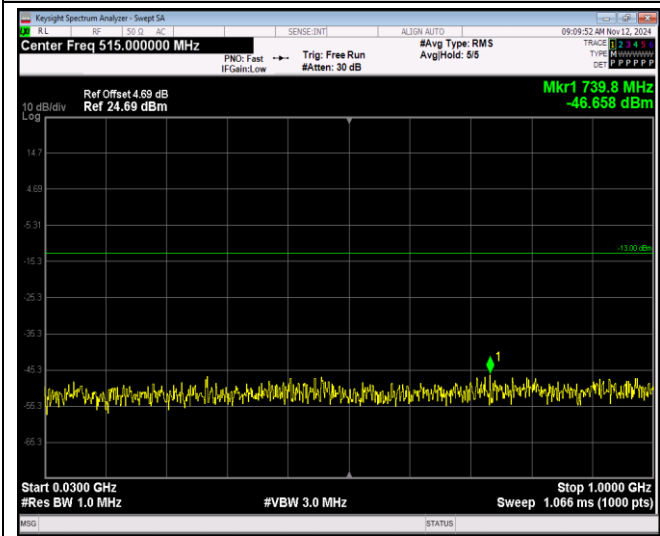

Band2-1.4MHz-16QAM-18607-1RB#0-Range1:30~1000MHz

Band2-1.4MHz-16QAM-18607-1RB#0-Range2:1000~20000MHz

Band2-1.4MHz-16QAM-18900-1RB#0-Range1:30~1000MHz

Band2-1.4MHz-16QAM-18900-1RB#0-Range2:1000~20000MHz

JianYan Testing Group Shenzhen Co., Ltd.
 No.101, Building 8, Innovation Wisdom Port, No.155 Hongtian Road, Huangpu Community,
 Xinqiao Street, Bao'an District, Shenzhen, Guangdong, People's Republic of China.
 Tel: +86-755-23118282, Fax: +86-755-23116366