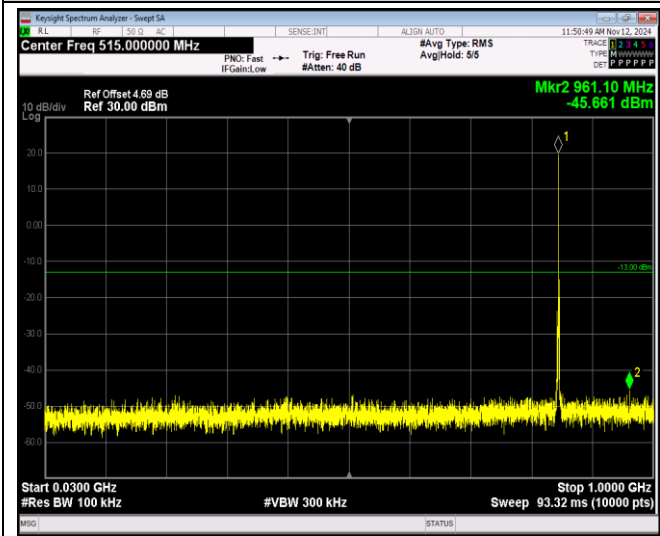

Band5-1.4MHz-64QAM-20643-1RB#0-Range1:30~1000MHz