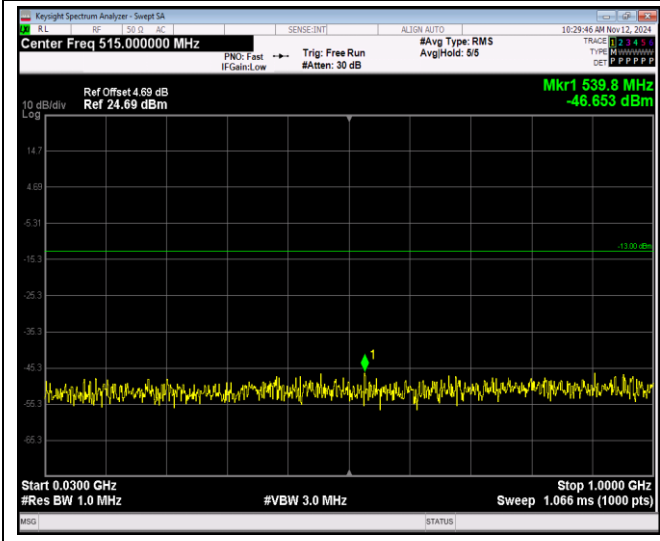

Band4-1.4MHz-64QAM-19957-1RB#0-Range1:30~1000MHz

JianYan Testing Group Shenzhen Co., Ltd.
No.101, Building 8, Innovation Wisdom Port, No.155 Hongtian Road, Huangpu Community,
Xinqiao Street, Bao'an District, Shenzhen, Guangdong, People's Republic of China.
Tel: +86-755-23118282, Fax: +86-755-23116366