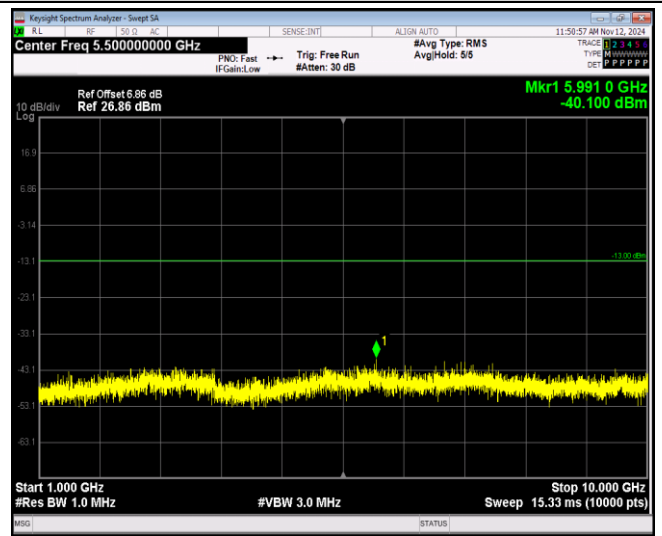

Band5-1.4MHz-64QAM-20643-1RB#0-Range2:1000~10000MHz