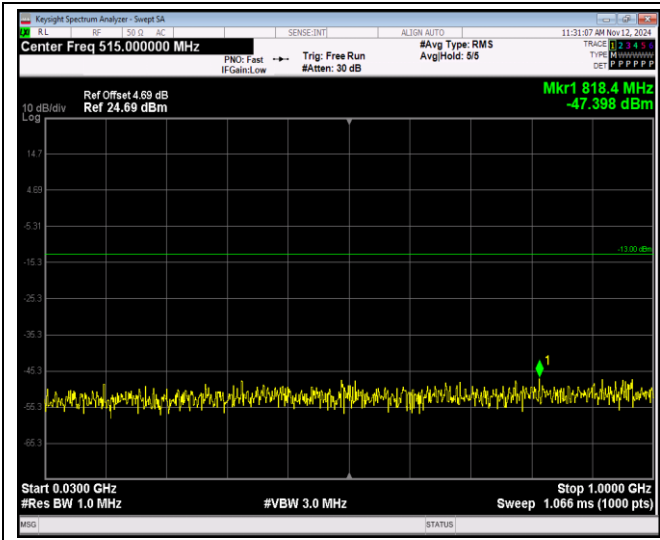

JianYan Testing Group Shenzhen Co., Ltd.
No.101, Building 8, Innovation Wisdom Port, No.155 Hongtian Road, Huangpu Community,
Xinqiao Street, Bao'an District, Shenzhen, Guangdong, People's Republic of China.
Tel: +86-755-23118282, Fax: +86-755-23116366

Project No.: JYTSZR2411030