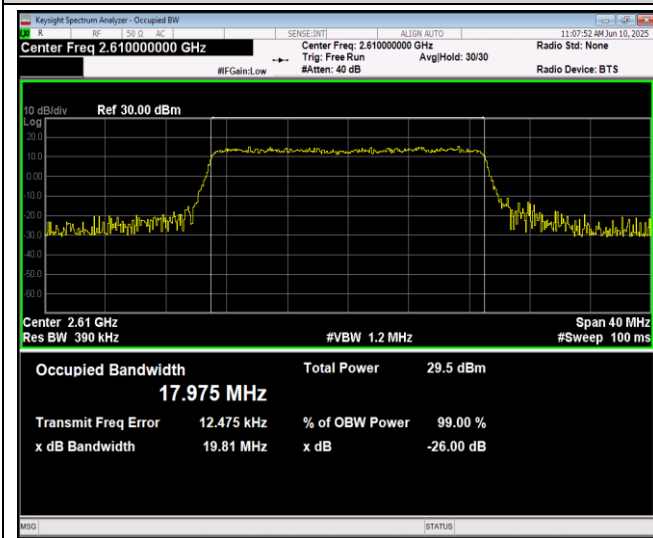

Band38-20MHz-64QAM-38150-100RB#0

Band41-5MHz-QPSK-40640-25RB#0