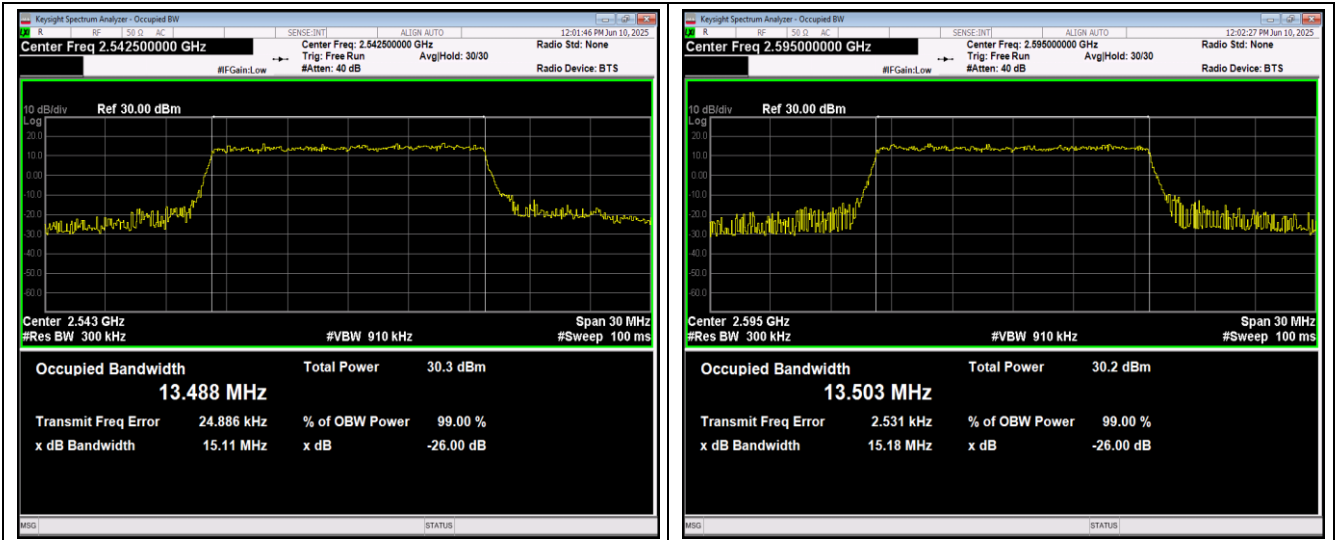

Band41-15MHz-QPSK-40640-75RB#0

Band41-15MHz-QPSK-41165-75RB#0

Band41-15MHz-16QAM-40115-75RB#0

Band41-15MHz-16QAM-40640-75RB#0

Band41-15MHz-16QAM-41165-75RB#0

Band41-15MHz-64QAM-40115-75RB#0

Band41-15MHz-64QAM-40640-75RB#0