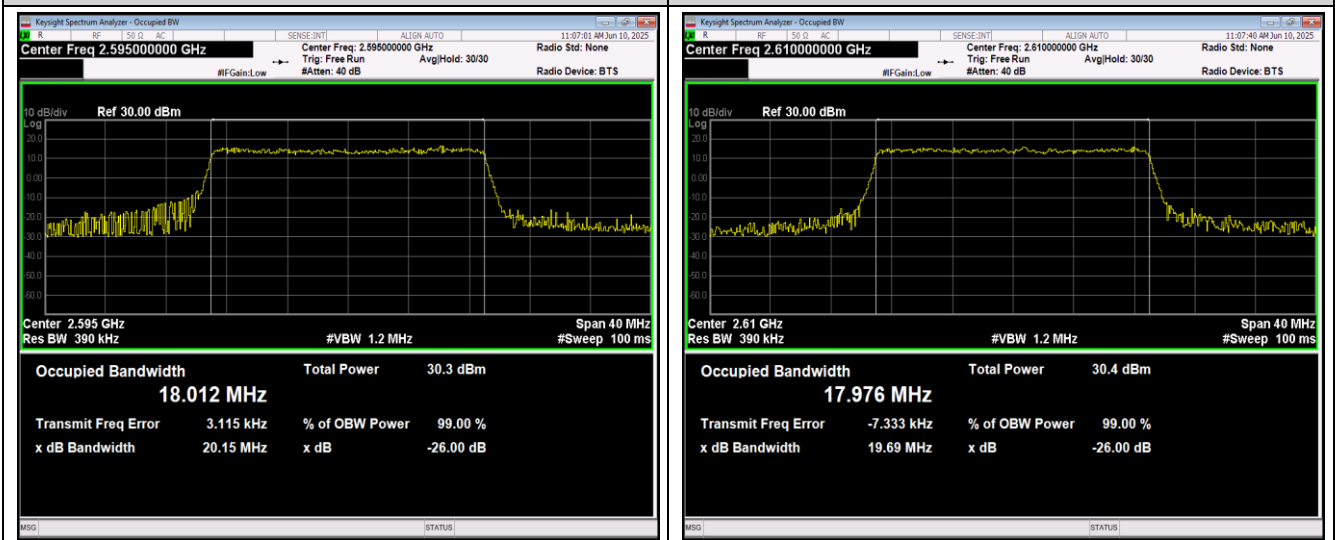

Band38-20MHz-QPSK-37850-100RB#0

Band38-20MHz-QPSK-38000-100RB#0

Band38-20MHz-QPSK-38150-100RB#0

Band38-20MHz-16QAM-37850-100RB#0

Band38-20MHz-16QAM-38000-100RB#0

Band38-20MHz-16QAM-38150-100RB#0

Band38-20MHz-64QAM-37850-100RB#0