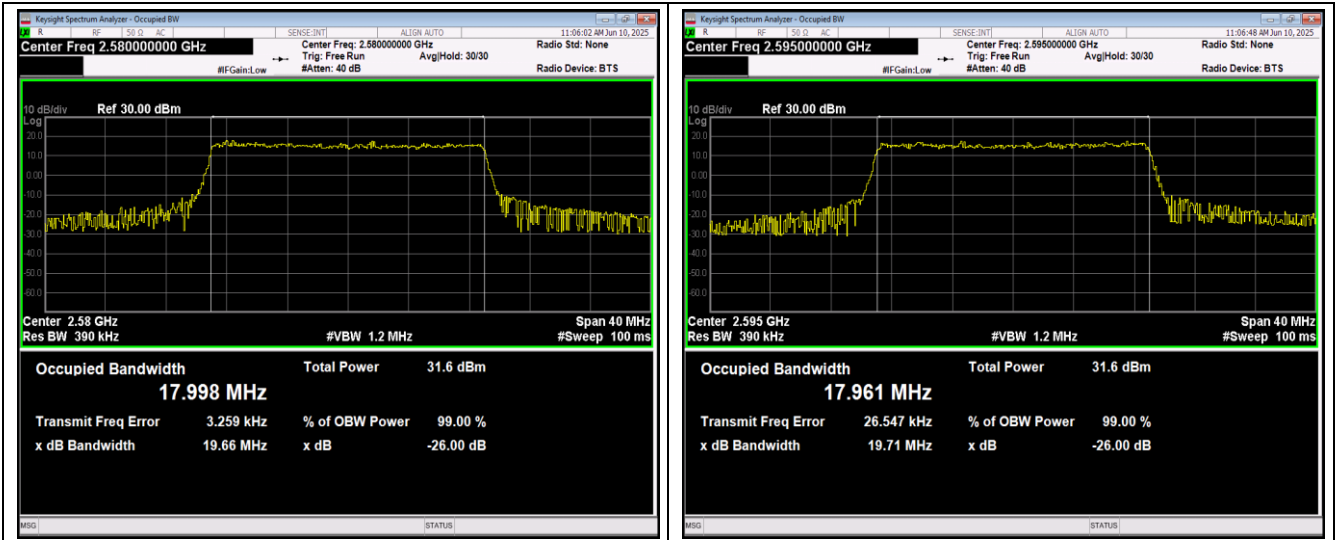

Band38-20MHz-QPSK-37850-100RB#0

Band38-20MHz-QPSK-38000-100RB#0

Band38-20MHz-QPSK-38150-100RB#0

Band38-20MHz-16QAM-37850-100RB#0