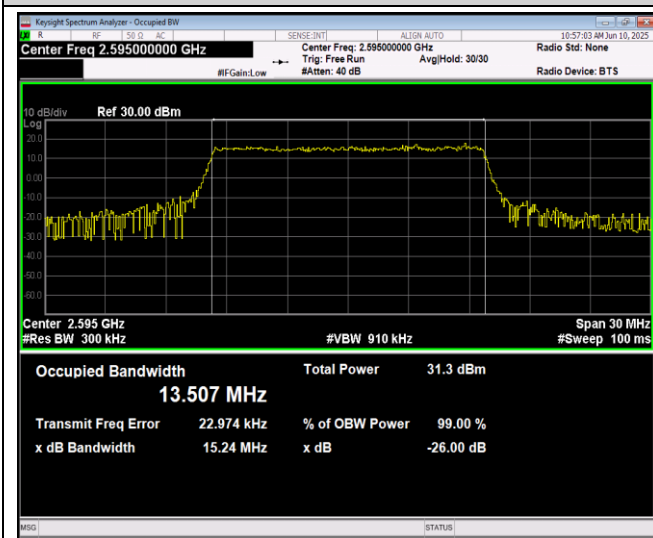

Band38-15MHz-QPSK-38000-75RB#0

Band38-15MHz-16QAM-37825-75RB#0