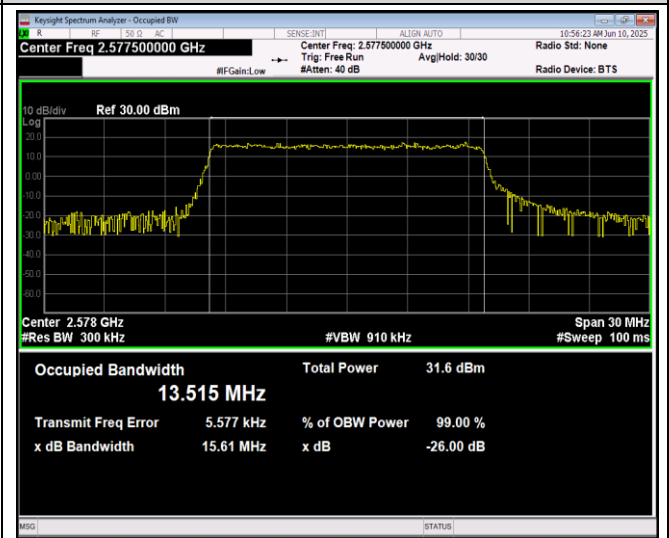

Band38-10MHz-16QAM-38000-50RB#0

Band38-10MHz-16QAM-38200-50RB#0

Band38-10MHz-64QAM-37800-50RB#0

Band38-10MHz-64QAM-38000-50RB#0

Band38-10MHz-64QAM-38200-50RB#0

Band38-15MHz-QPSK-37825-75RB#0

Band38-15MHz-QPSK-38000-75RB#0