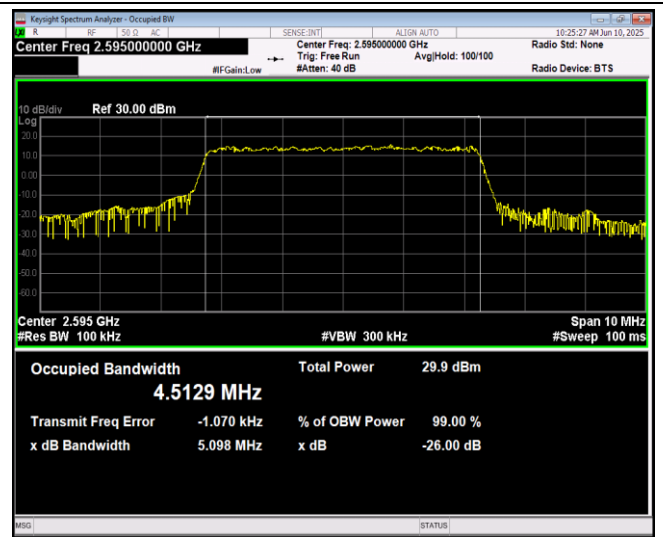

Band26-15MHz-64QAM-26965-75RB#0

Band38-5MHz-QPSK-37775-25RB#0

Band38-5MHz-QPSK-38000-25RB#0

Band38-5MHz-QPSK-38225-25RB#0

Band38-5MHz-16QAM-37775-25RB#0

Band38-5MHz-16QAM-38000-25RB#0

Band38-5MHz-16QAM-38225-25RB#0