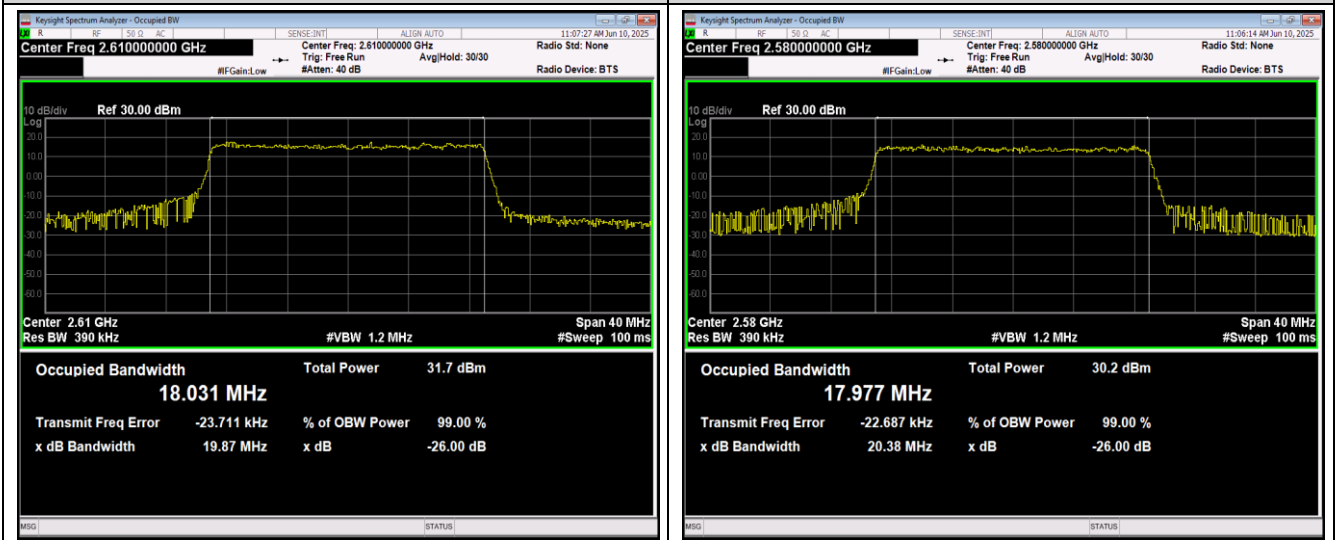

Band38-20MHz-QPSK-38150-100RB#0

Band38-20MHz-16QAM-37850-100RB#0

Band38-20MHz-16QAM-38000-100RB#0

Band38-20MHz-16QAM-38150-100RB#0