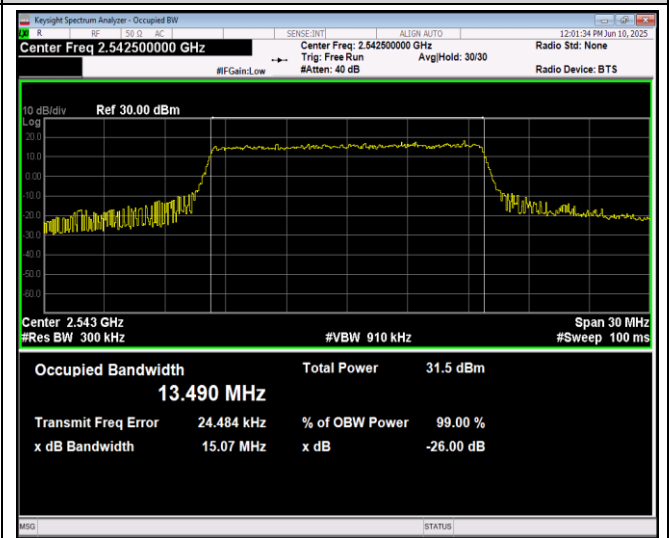

Band41-15MHz-QPSK-40115-75RB#0

Band41-15MHz-QPSK-41165-75RB#0