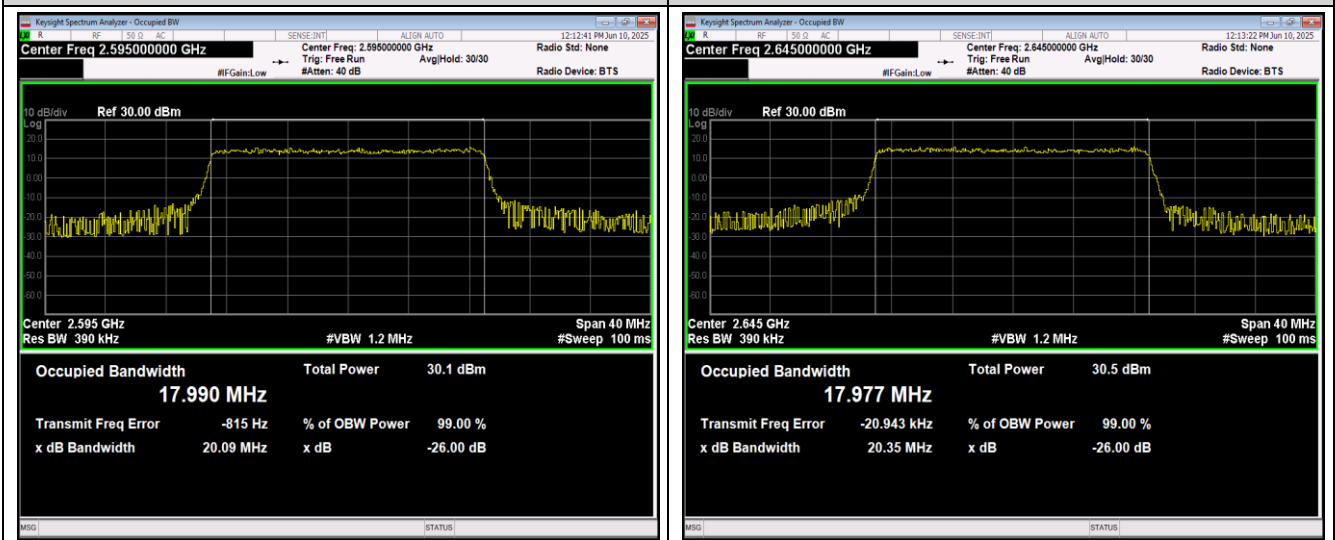

Band41-20MHz-64QAM-40140-100RB#0

Band41-20MHz-64QAM-40640-100RB#0