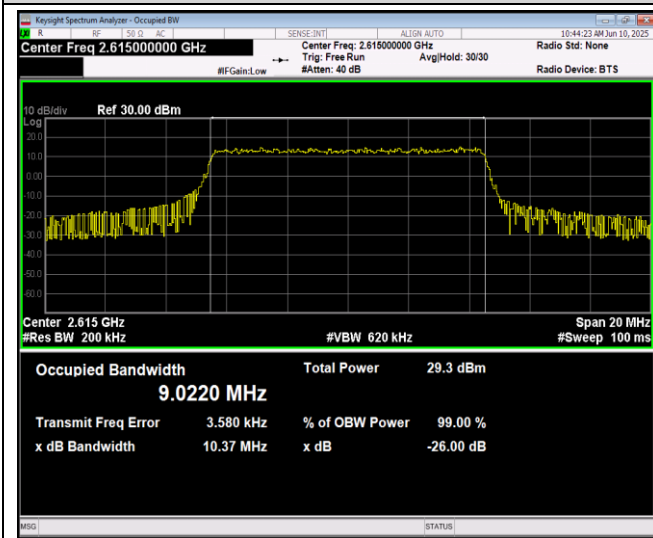

Band38-10MHz-16QAM-38000-50RB#0

Band38-10MHz-16QAM-38200-50RB#0

Band38-10MHz-64QAM-37800-50RB#0

Band38-10MHz-64QAM-38000-50RB#0

Band38-10MHz-64QAM-38200-50RB#0

Band38-15MHz-QPSK-37825-75RB#0

Band38-15MHz-QPSK-38000-75RB#0