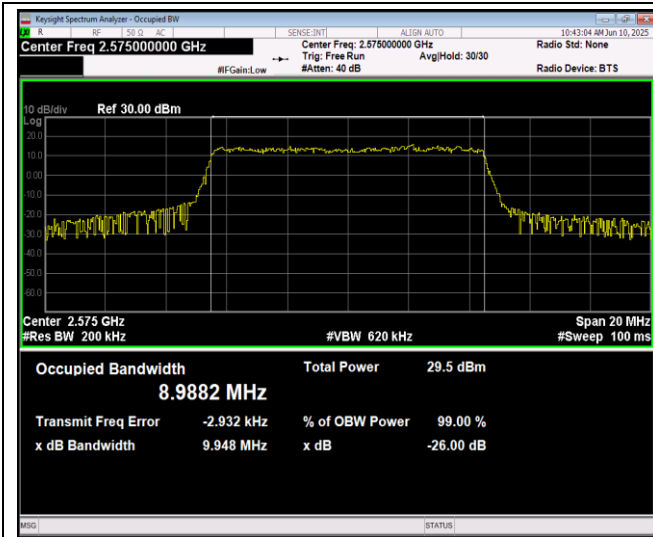

Band38-10MHz-64QAM-37800-50RB#0

Band38-10MHz-64QAM-38200-50RB#0