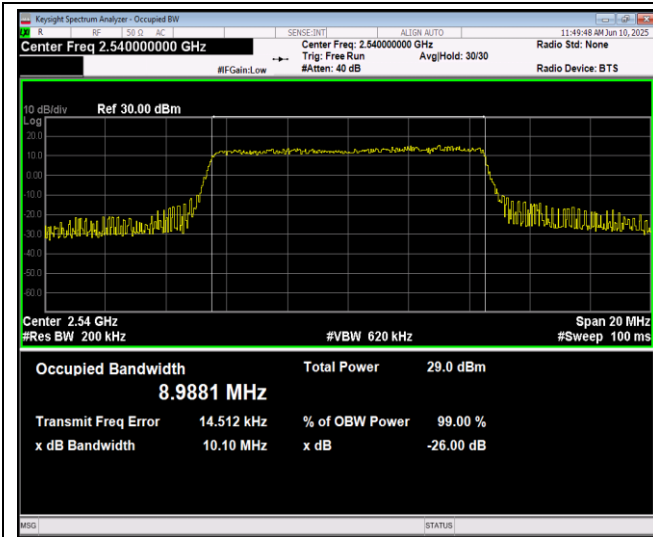

Band41-10MHz-16QAM-40090-50RB#0

Band41-10MHz-16QAM-40640-50RB#0

Band41-10MHz-16QAM-41190-50RB#0

Band41-10MHz-64QAM-40090-50RB#0

Band41-10MHz-64QAM-40640-50RB#0

Band41-10MHz-64QAM-41190-50RB#0

Band41-15MHz-QPSK-40115-75RB#0