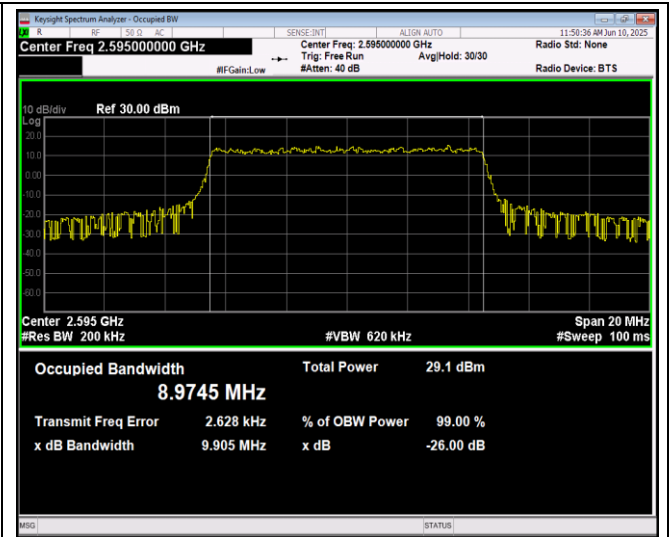

Band41-10MHz-16QAM-40090-50RB#0

Band41-10MHz-16QAM-40640-50RB#0

Band41-10MHz-16QAM-41190-50RB#0

Band41-10MHz-64QAM-40090-50RB#0

Band41-10MHz-64QAM-40640-50RB#0

Band41-10MHz-64QAM-41190-50RB#0

Band41-15MHz-QPSK-40115-75RB#0