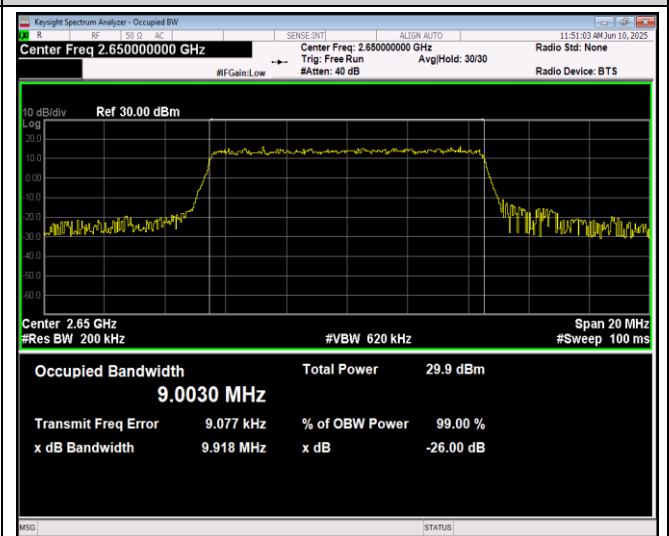

Band41-10MHz-16QAM-40090-50RB#0

Band41-10MHz-16QAM-40640-50RB#0

Band41-10MHz-16QAM-41190-50RB#0

Band41-10MHz-64QAM-40090-50RB#0

Band41-10MHz-64QAM-40640-50RB#0

Band41-10MHz-64QAM-41190-50RB#0

Band41-15MHz-QPSK-40115-75RB#0