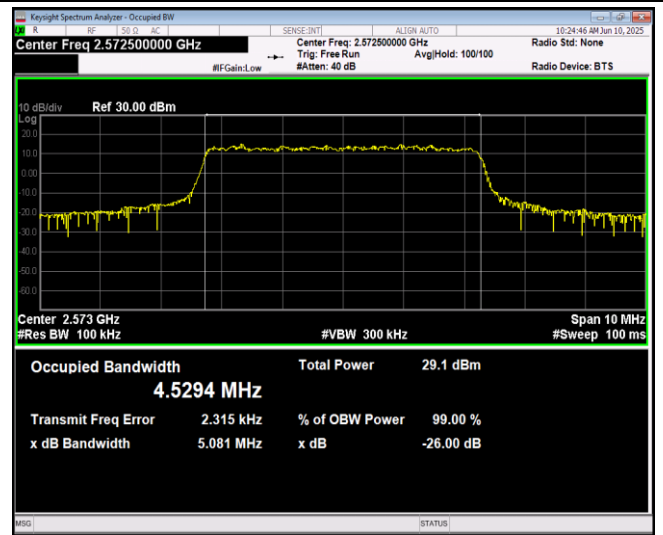

Band38-5MHz-64QAM-37775-25RB#0

Band38-5MHz-64QAM-38225-25RB#0