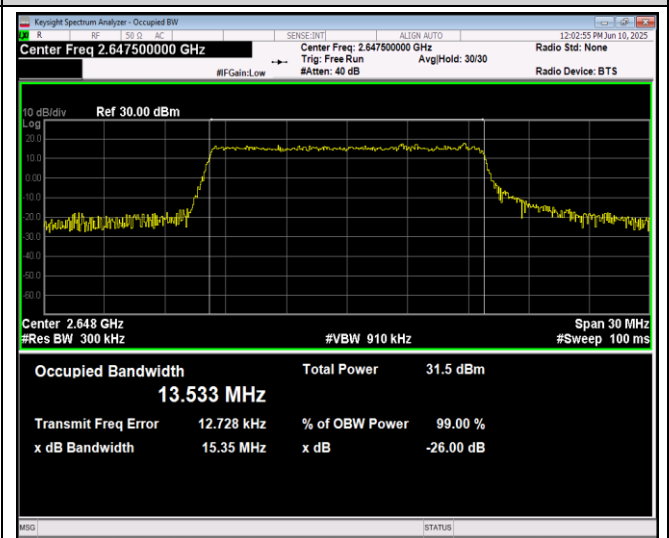

Band41-15MHz-QPSK-41165-75RB#0

Band41-15MHz-16QAM-40640-75RB#0