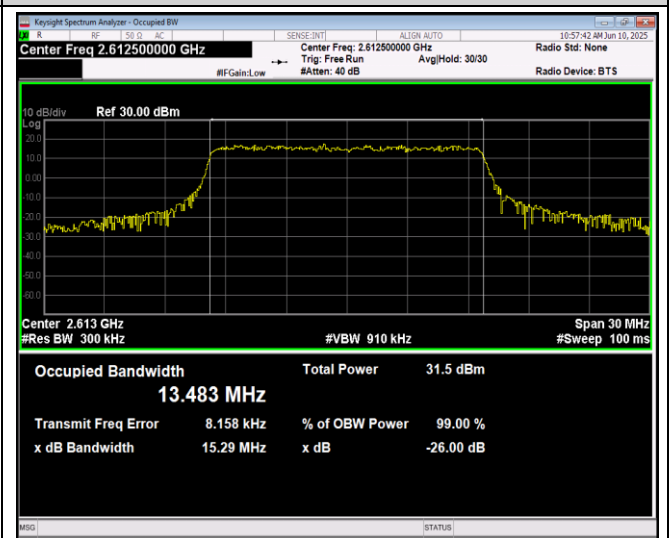

Band38-15MHz-QPSK-38175-75RB#0

Band38-15MHz-16QAM-38000-75RB#0