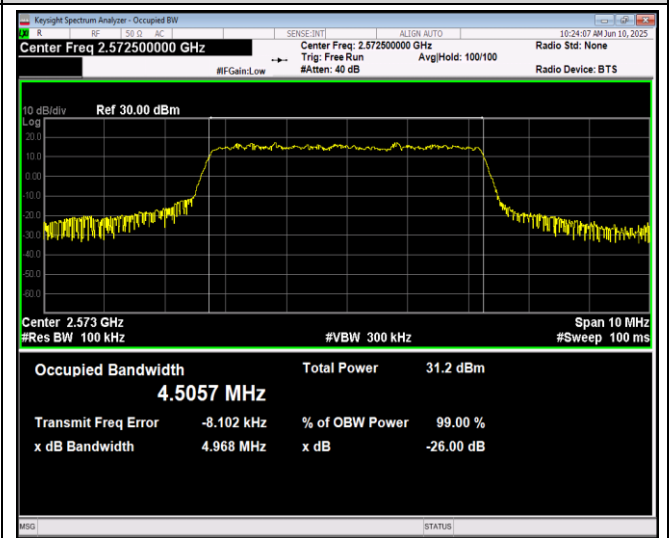

Band26-15MHz-64QAM-26965-75RB#0

Band38-5MHz-QPSK-37775-25RB#0

Band38-5MHz-QPSK-38000-25RB#0

Band38-5MHz-QPSK-38225-25RB#0

Band38-5MHz-16QAM-37775-25RB#0

Band38-5MHz-16QAM-38000-25RB#0

Band38-5MHz-16QAM-38225-25RB#0