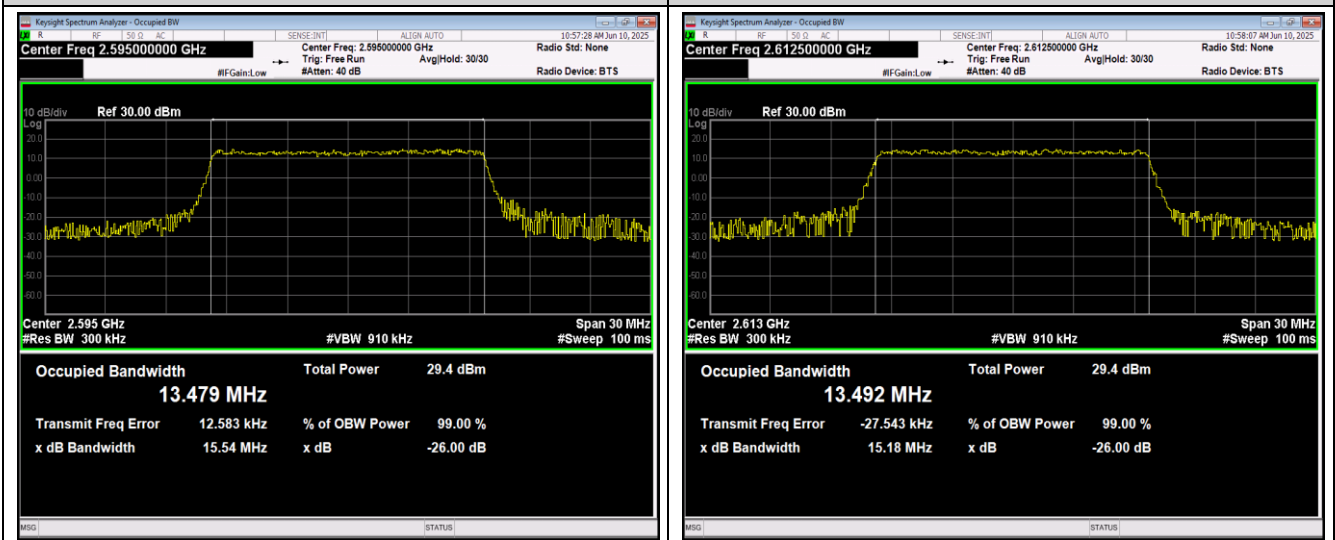

Band38-15MHz-QPSK-38175-75RB#0

Band38-15MHz-16QAM-37825-75RB#0

Band38-15MHz-16QAM-38000-75RB#0

Band38-15MHz-16QAM-38175-75RB#0

Band38-15MHz-64QAM-37825-75RB#0

Band38-15MHz-64QAM-38000-75RB#0

Band38-15MHz-64QAM-38175-75RB#0