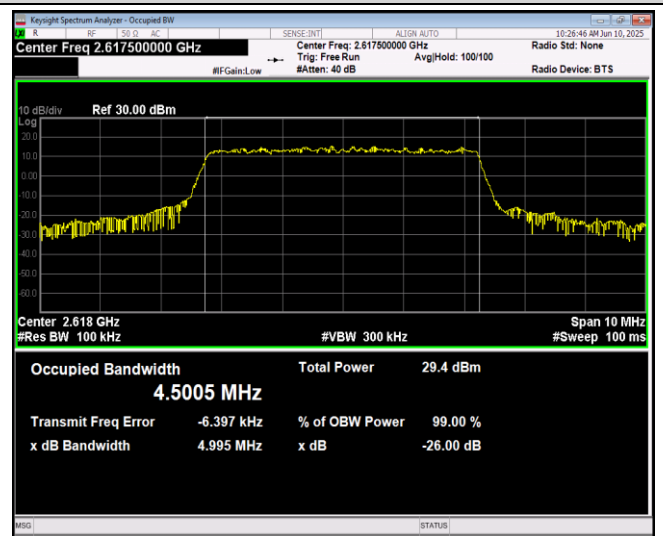

Band38-5MHz-64QAM-37775-25RB#0

Band38-5MHz-64QAM-38000-25RB#0

Band38-5MHz-64QAM-38225-25RB#0

Band38-10MHz-QPSK-37800-50RB#0

Band38-10MHz-QPSK-38000-50RB#0

Band38-10MHz-QPSK-38200-50RB#0

Band38-10MHz-16QAM-37800-50RB#0