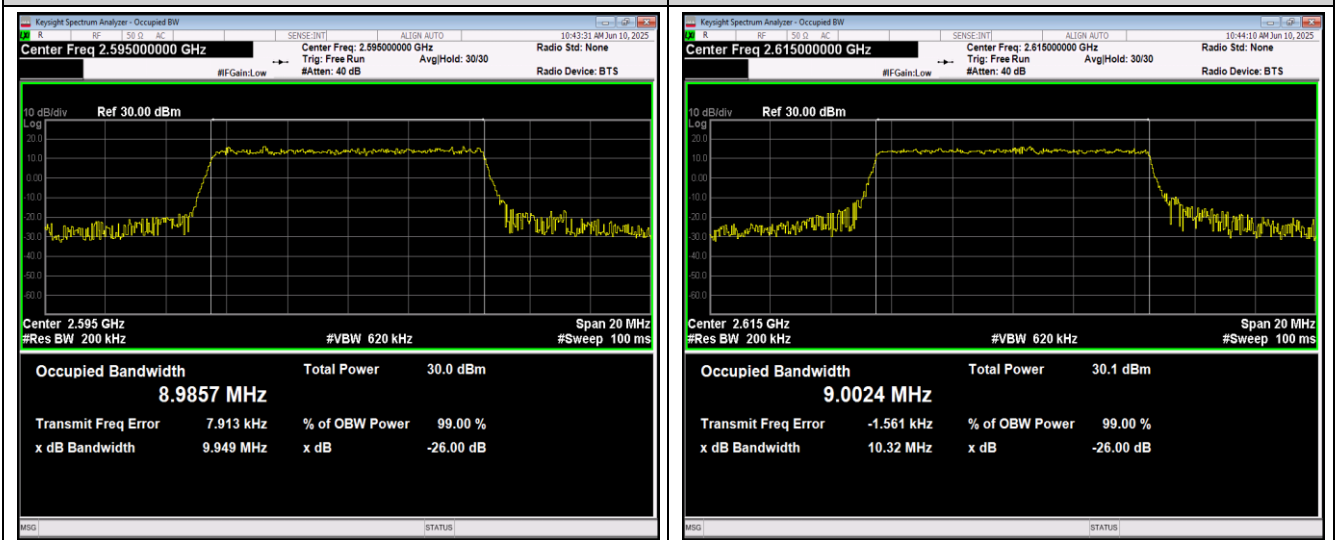

Band38-10MHz-16QAM-38000-50RB#0

Band38-10MHz-16QAM-38200-50RB#0

Band38-10MHz-64QAM-37800-50RB#0

Band38-10MHz-64QAM-38000-50RB#0