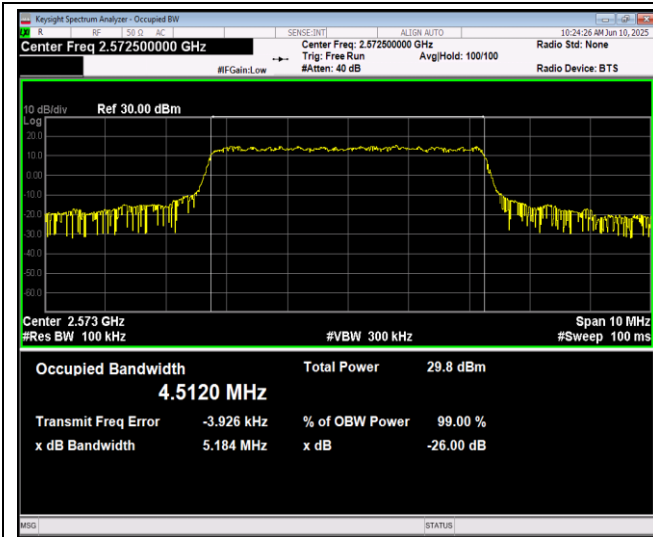

Band26-15MHz-64QAM-26965-75RB#0

Band38-5MHz-QPSK-37775-25RB#0

Band38-5MHz-QPSK-38000-25RB#0

Band38-5MHz-QPSK-38225-25RB#0

Band38-5MHz-16QAM-37775-25RB#0

Band38-5MHz-16QAM-38000-25RB#0

Band38-5MHz-16QAM-38225-25RB#0