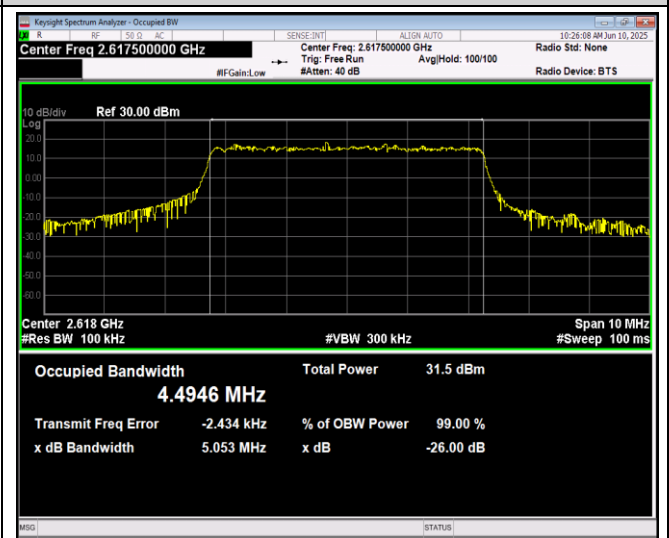

Band26-15MHz-64QAM-26965-75RB#0

Band38-5MHz-QPSK-37775-25RB#0

Band38-5MHz-QPSK-38000-25RB#0

Band38-5MHz-QPSK-38225-25RB#0

Band38-5MHz-16QAM-37775-25RB#0

Band38-5MHz-16QAM-38000-25RB#0

Band38-5MHz-16QAM-38225-25RB#0