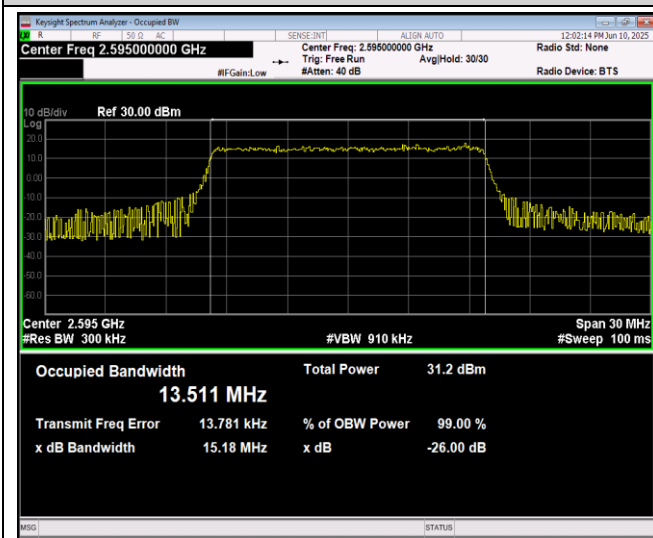

Band41-15MHz-QPSK-40640-75RB#0

Band41-15MHz-16QAM-40115-75RB#0