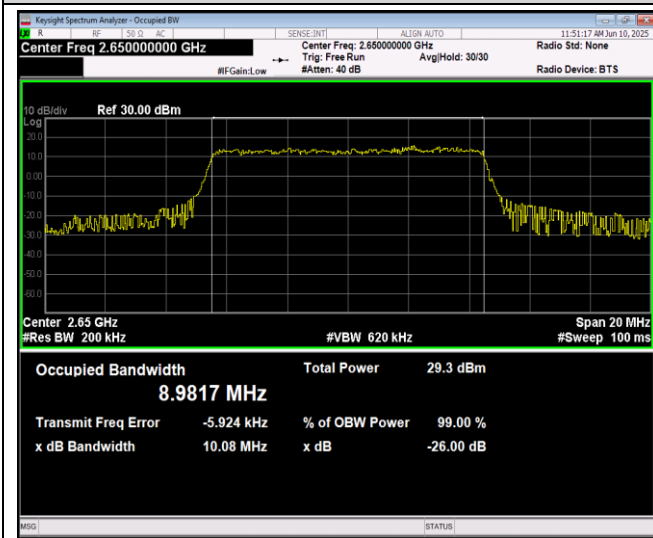

Band41-10MHz-16QAM-40090-50RB#0

Band41-10MHz-16QAM-40640-50RB#0

Band41-10MHz-16QAM-41190-50RB#0

Band41-10MHz-64QAM-40090-50RB#0

Band41-10MHz-64QAM-40640-50RB#0

Band41-10MHz-64QAM-41190-50RB#0

Band41-15MHz-QPSK-40115-75RB#0