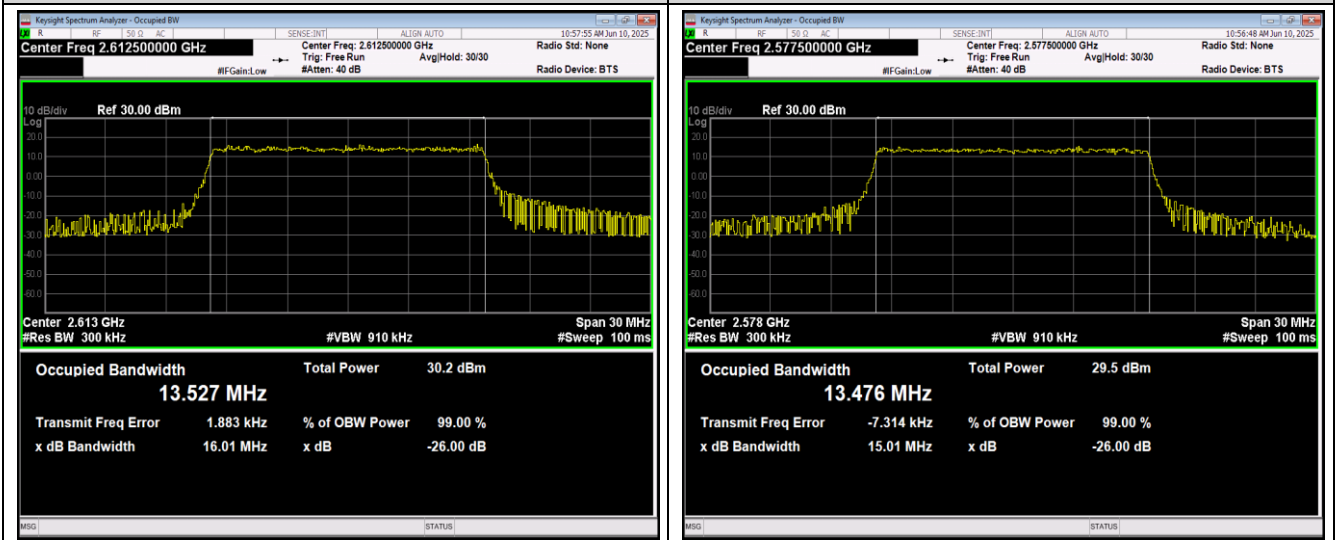

Band38-15MHz-QPSK-38175-75RB#0

Band38-15MHz-16QAM-37825-75RB#0

Band38-15MHz-16QAM-38000-75RB#0

Band38-15MHz-16QAM-38175-75RB#0

Band38-15MHz-64QAM-37825-75RB#0

Band38-15MHz-64QAM-38000-75RB#0

Band38-15MHz-64QAM-38175-75RB#0