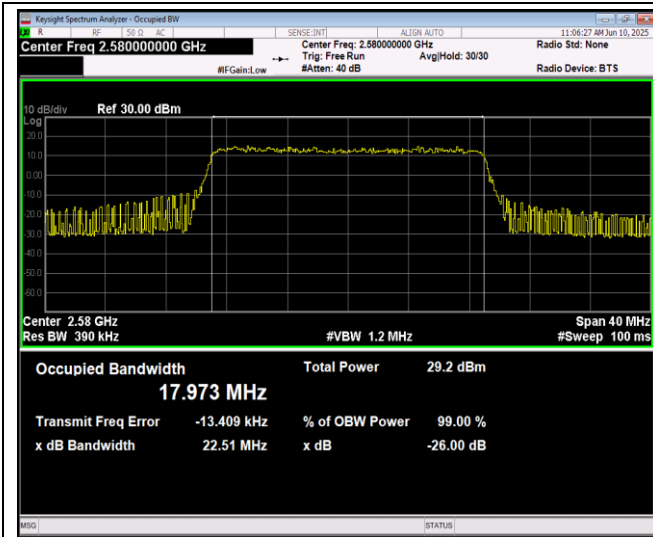

Band38-20MHz-64QAM-37850-100RB#0

Band38-20MHz-64QAM-38150-100RB#0