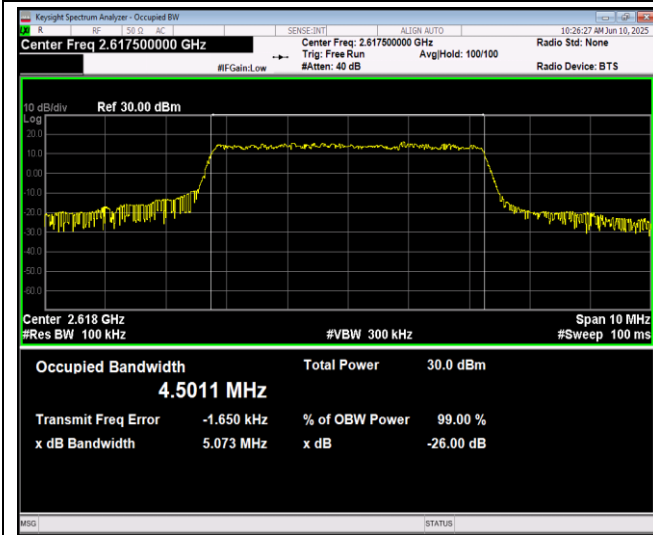

Band38-5MHz-16QAM-38225-25RB#0

Band38-5MHz-64QAM-38000-25RB#0