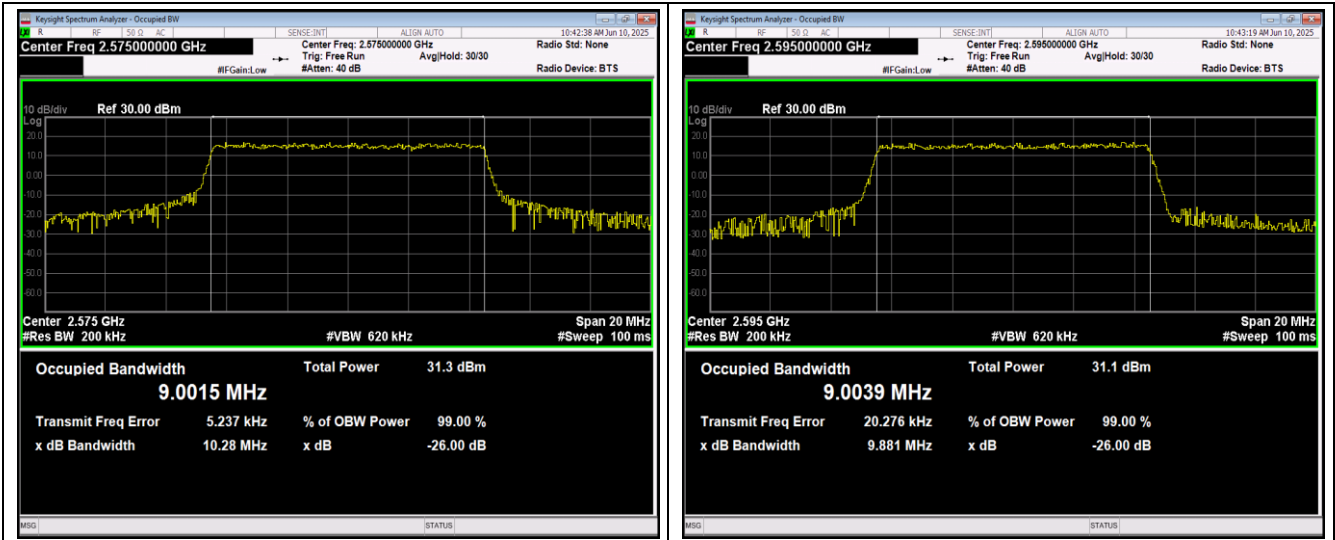

Band38-5MHz-64QAM-37775-25RB#0

Band38-5MHz-64QAM-38000-25RB#0

Band38-5MHz-64QAM-38225-25RB#0

Band38-10MHz-QPSK-37800-50RB#0

Band38-10MHz-QPSK-38000-50RB#0

Band38-10MHz-QPSK-38200-50RB#0

Band38-10MHz-16QAM-37800-50RB#0