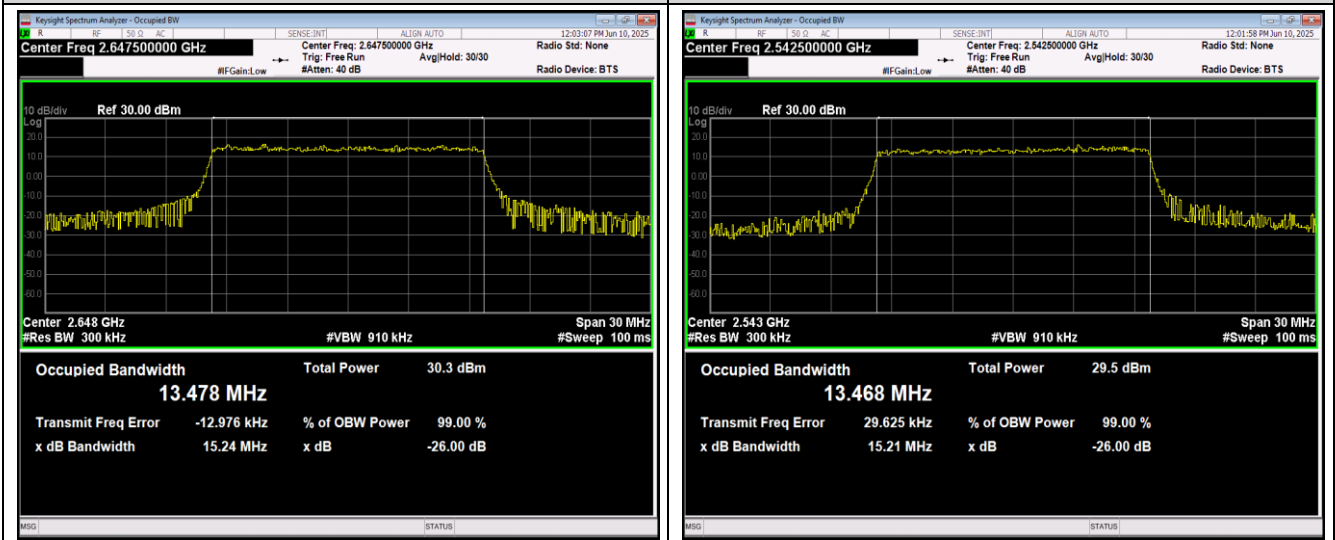

Band41-15MHz-QPSK-40640-75RB#0

Band41-15MHz-QPSK-41165-75RB#0

Band41-15MHz-16QAM-40115-75RB#0

Band41-15MHz-16QAM-40640-75RB#0

Band41-15MHz-16QAM-41165-75RB#0

Band41-15MHz-64QAM-40115-75RB#0

Band41-15MHz-64QAM-40640-75RB#0