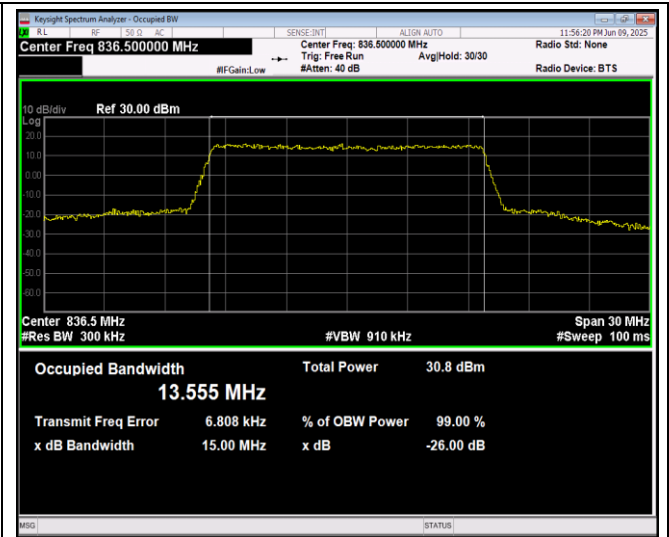

Band26-15MHz-64QAM-26965-75RB#0

Band38-5MHz-QPSK-37775-25RB#0

Band38-5MHz-QPSK-38000-25RB#0

Band38-5MHz-QPSK-38225-25RB#0

Band38-5MHz-16QAM-37775-25RB#0

Band38-5MHz-16QAM-38000-25RB#0

Band38-5MHz-16QAM-38225-25RB#0