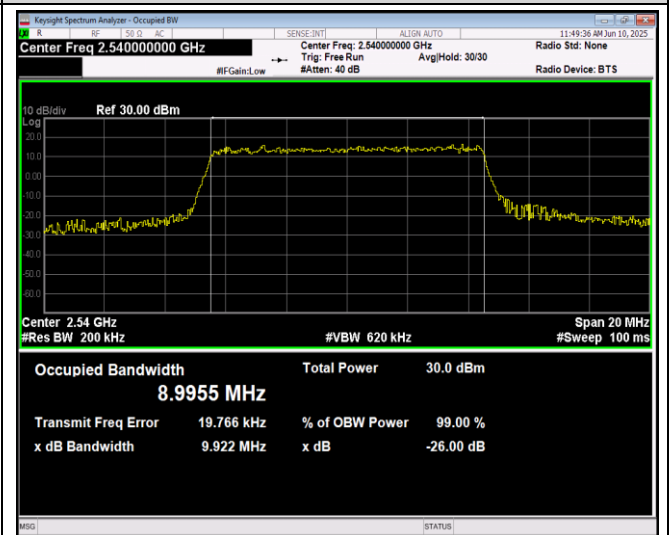

Band41-10MHz-16QAM-40090-50RB#0

Band41-10MHz-16QAM-41190-50RB#0