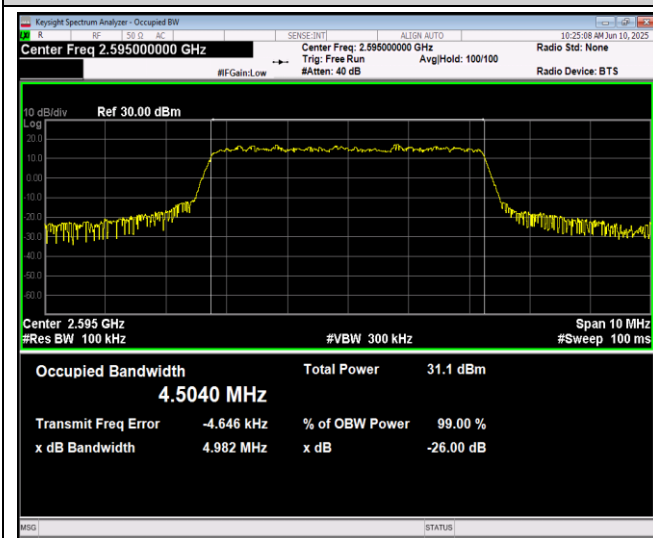

Band26-15MHz-64QAM-26965-75RB#0

Band38-5MHz-QPSK-37775-25RB#0

Band38-5MHz-QPSK-38000-25RB#0

Band38-5MHz-QPSK-38225-25RB#0

Band38-5MHz-16QAM-37775-25RB#0

Band38-5MHz-16QAM-38000-25RB#0

Band38-5MHz-16QAM-38225-25RB#0