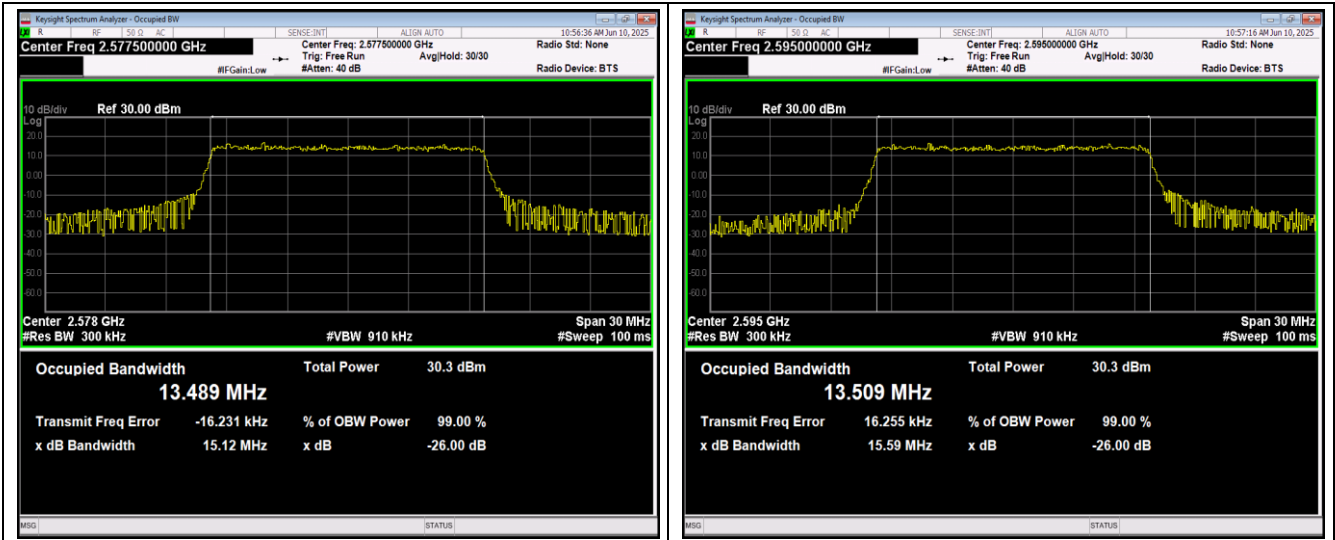

Band38-15MHz-16QAM-37825-75RB#0

Band38-15MHz-16QAM-38000-75RB#0

Band38-15MHz-16QAM-38175-75RB#0

Band38-15MHz-64QAM-37825-75RB#0