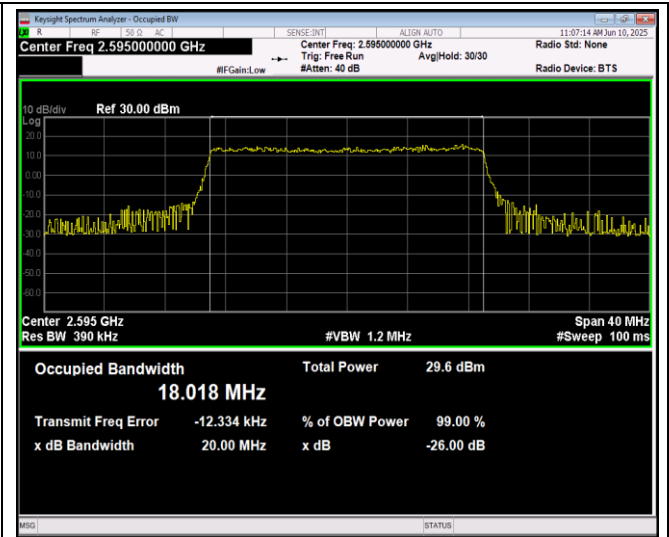

Band38-20MHz-64QAM-38000-100RB#0

Band41-5MHz-QPSK-40065-25RB#0