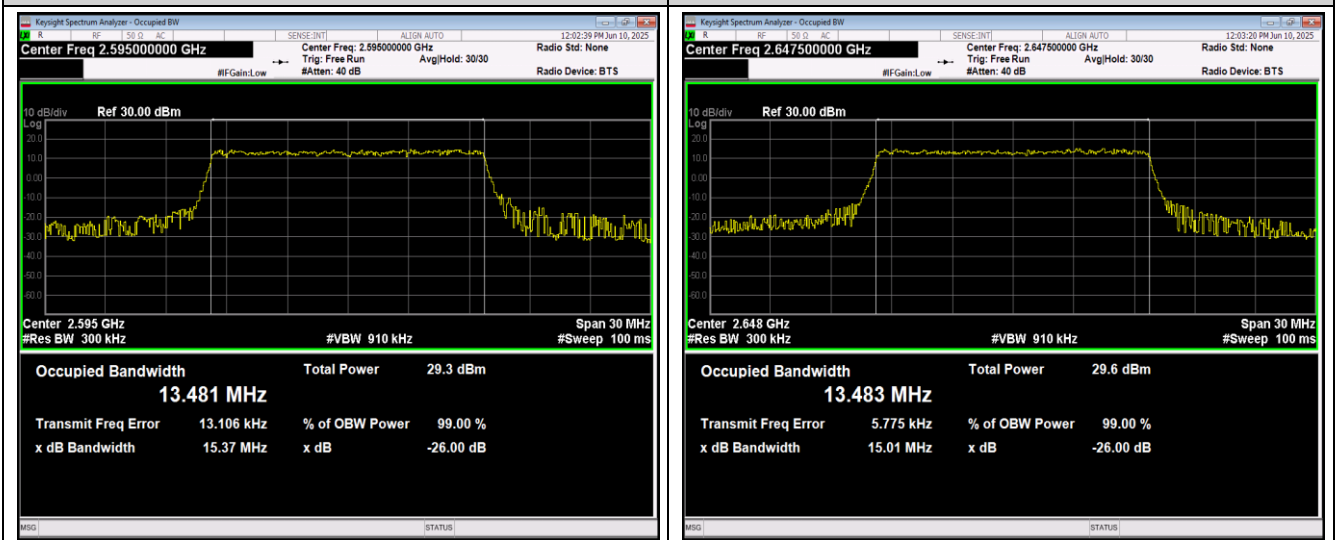

Band41-15MHz-64QAM-40640-75RB#0

Band41-15MHz-64QAM-41165-75RB#0

Band41-20MHz-QPSK-40140-100RB#0

Band41-20MHz-QPSK-40640-100RB#0