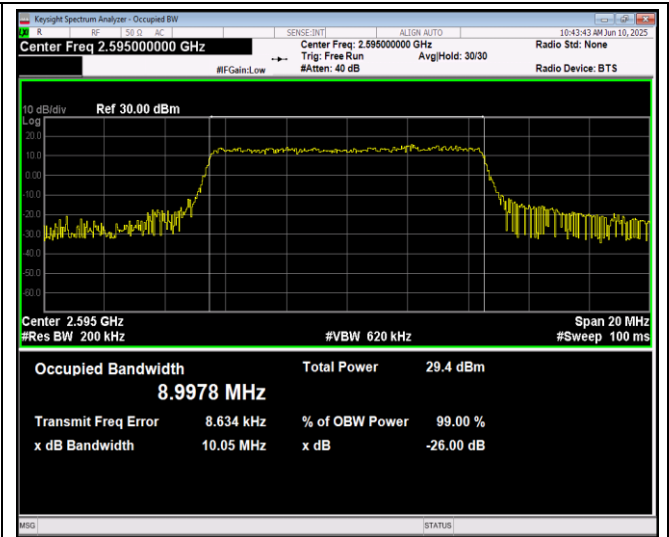

Band38-10MHz-16QAM-38000-50RB#0

Band38-10MHz-16QAM-38200-50RB#0

Band38-10MHz-64QAM-37800-50RB#0

Band38-10MHz-64QAM-38000-50RB#0

Band38-10MHz-64QAM-38200-50RB#0

Band38-15MHz-QPSK-37825-75RB#0

Band38-15MHz-QPSK-38000-75RB#0