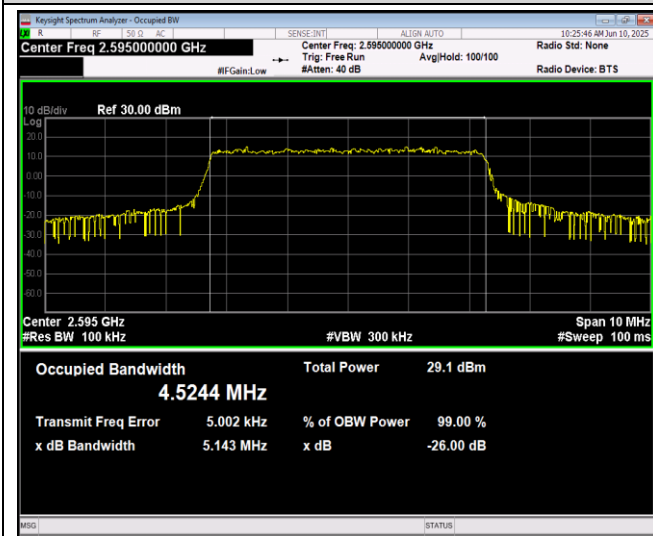

Band38-5MHz-64QAM-38000-25RB#0

Band38-10MHz-QPSK-37800-50RB#0