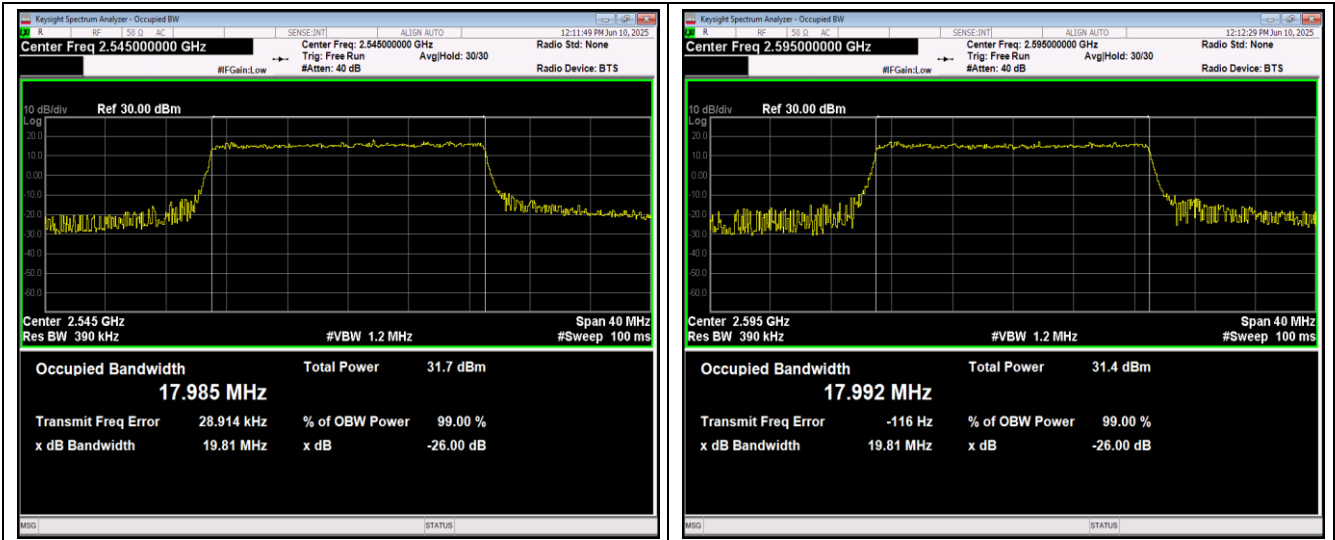

Band41-20MHz-QPSK-40140-100RB#0

Band41-20MHz-QPSK-40640-100RB#0

Band41-20MHz-QPSK-41140-100RB#0

Band41-20MHz-16QAM-40140-100RB#0