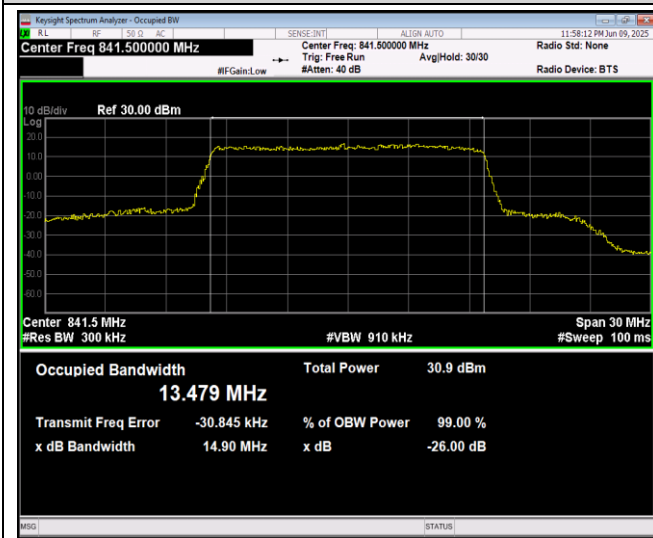

Band26-15MHz-64QAM-26965-75RB#0

Band38-5MHz-QPSK-37775-25RB#0

Band38-5MHz-QPSK-38000-25RB#0

Band38-5MHz-QPSK-38225-25RB#0

Band38-5MHz-16QAM-37775-25RB#0

Band38-5MHz-16QAM-38000-25RB#0

Band38-5MHz-16QAM-38225-25RB#0