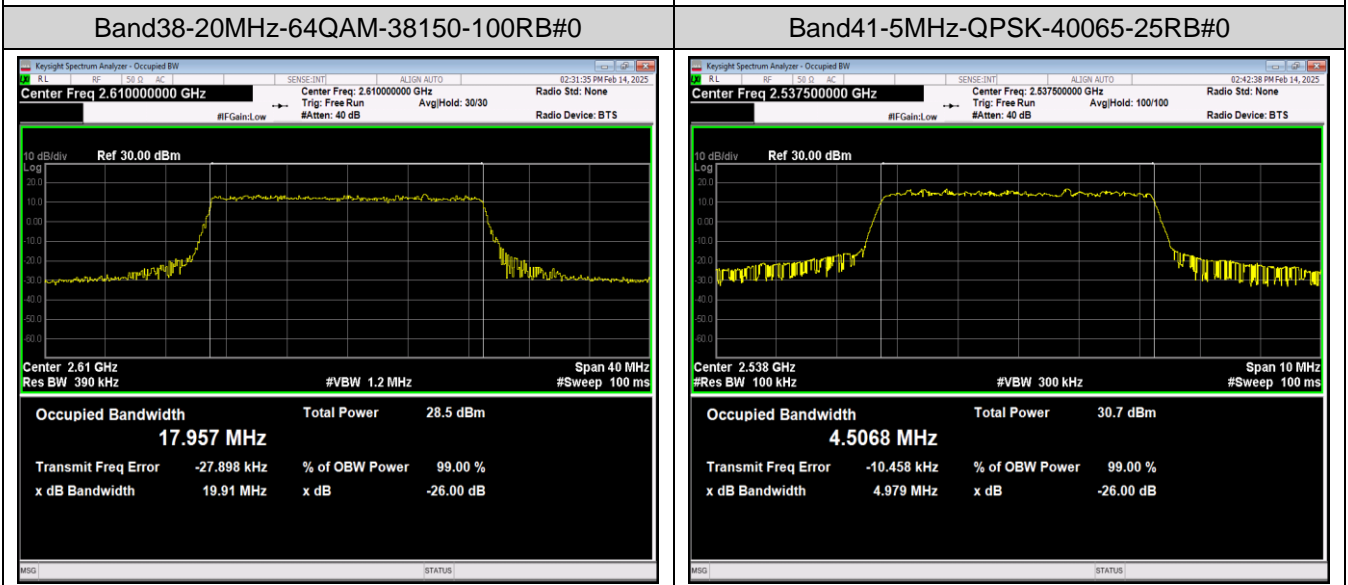

Band38-20MHz-QPSK-38150-100RB#0

Band38-20MHz-16QAM-37850-100RB#0

Band38-20MHz-16QAM-38000-100RB#0

Band38-20MHz-16QAM-38150-100RB#0

Band38-20MHz-64QAM-37850-100RB#0

Band38-20MHz-64QAM-38000-100RB#0

Band41-10MHz-QPSK-41190-50RB#0