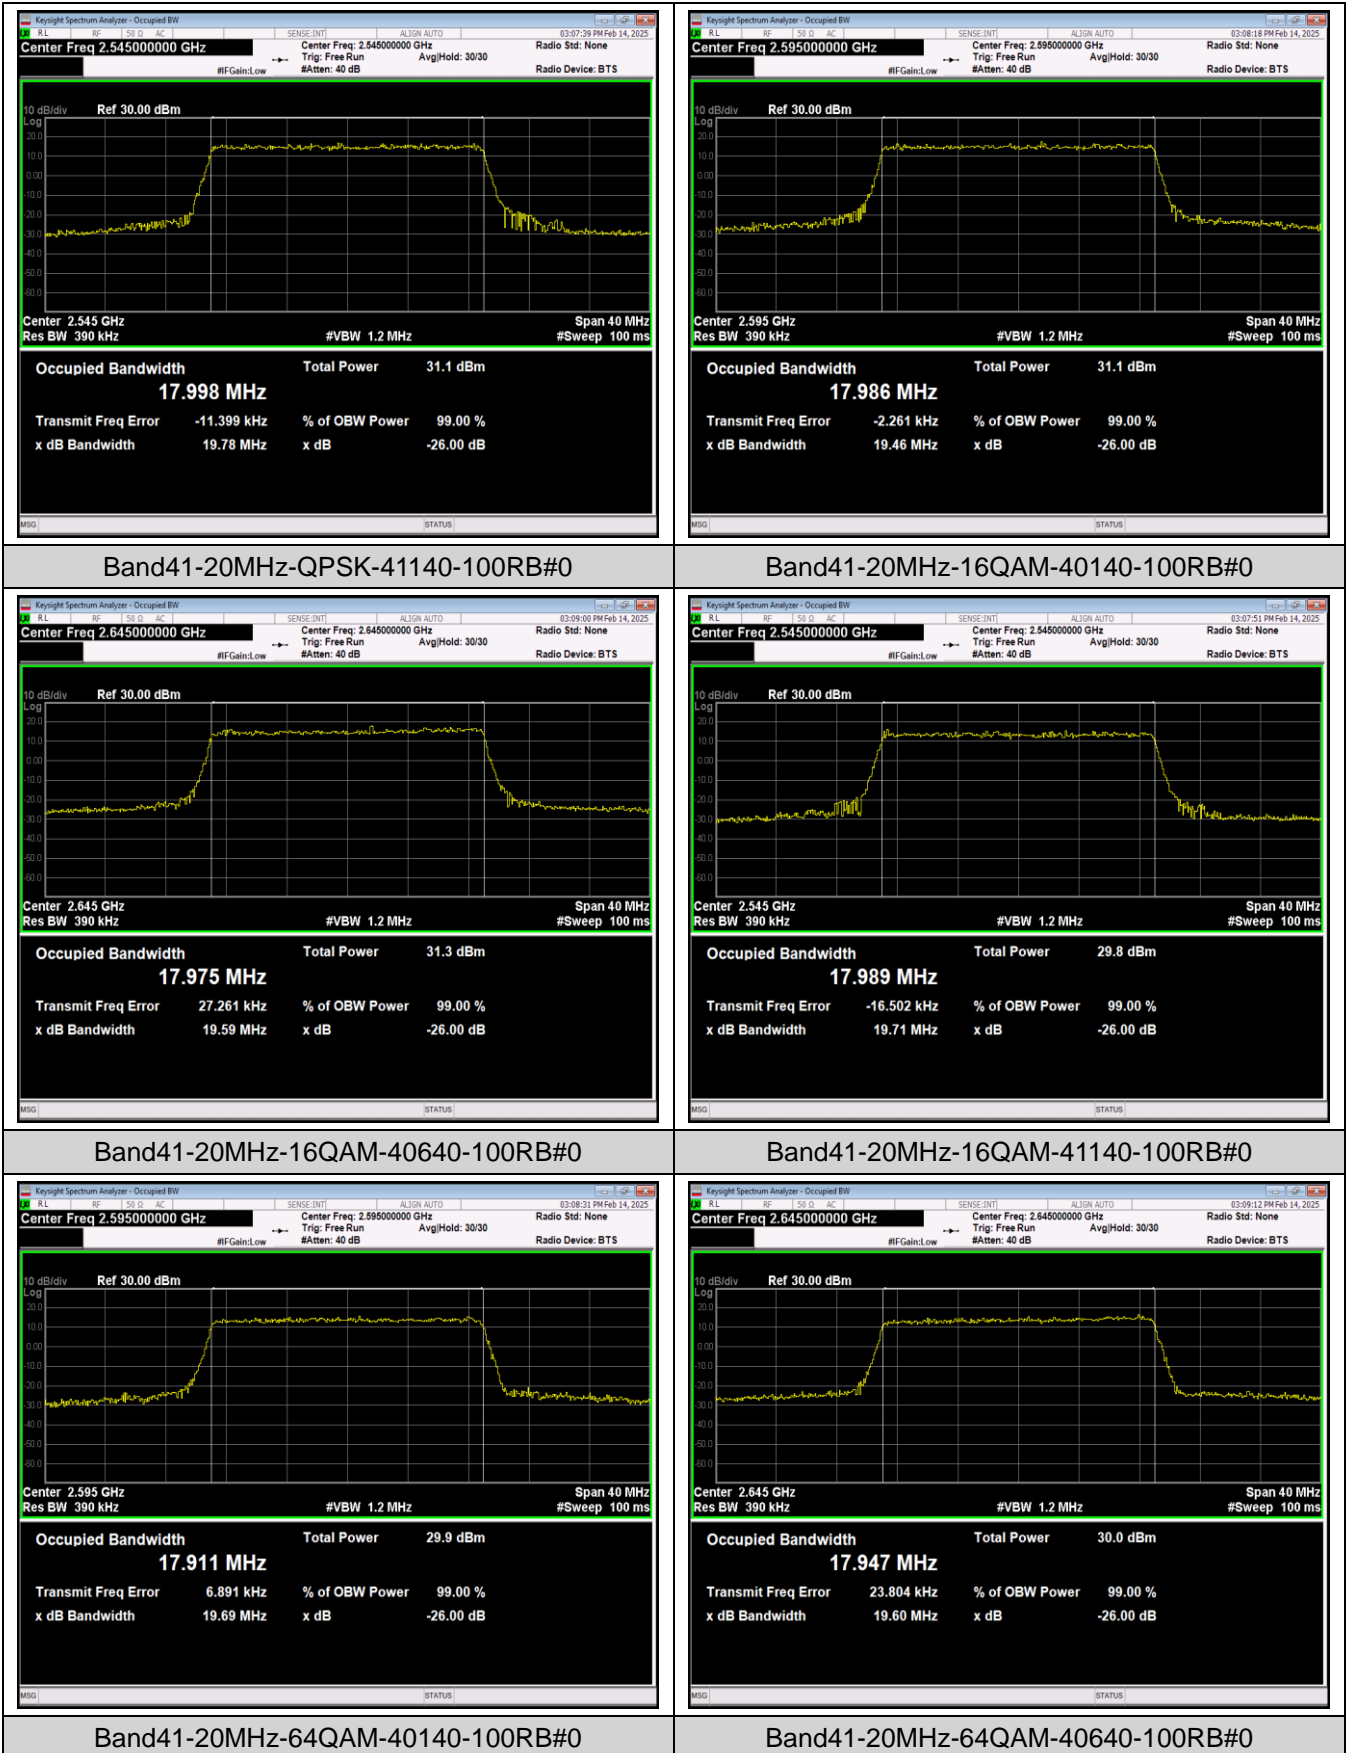

Band41-20MHz-QPSK-40140-100RB#0

Band41-20MHz-QPSK-40640-100RB#0