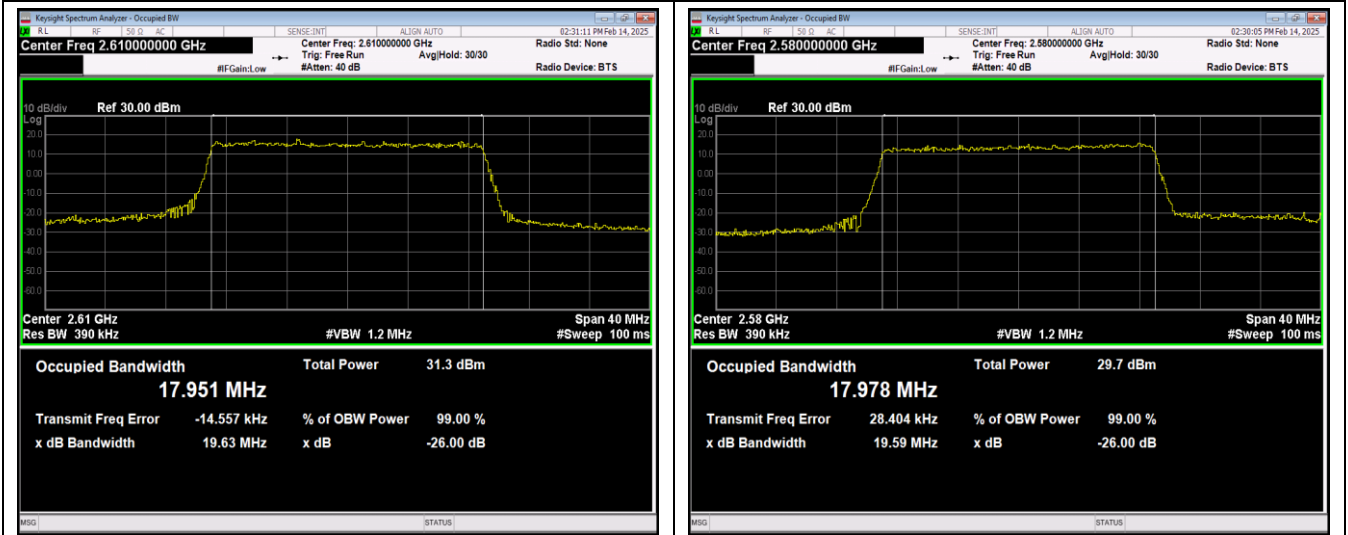

Band38-20MHz-QPSK-38150-100RB#0

Band38-20MHz-16QAM-37850-100RB#0

Band38-20MHz-16QAM-38000-100RB#0

Band38-20MHz-16QAM-38150-100RB#0

Band38-20MHz-64QAM-37850-100RB#0

Band38-20MHz-64QAM-38000-100RB#0

Band41-10MHz-QPSK-41190-50RB#0