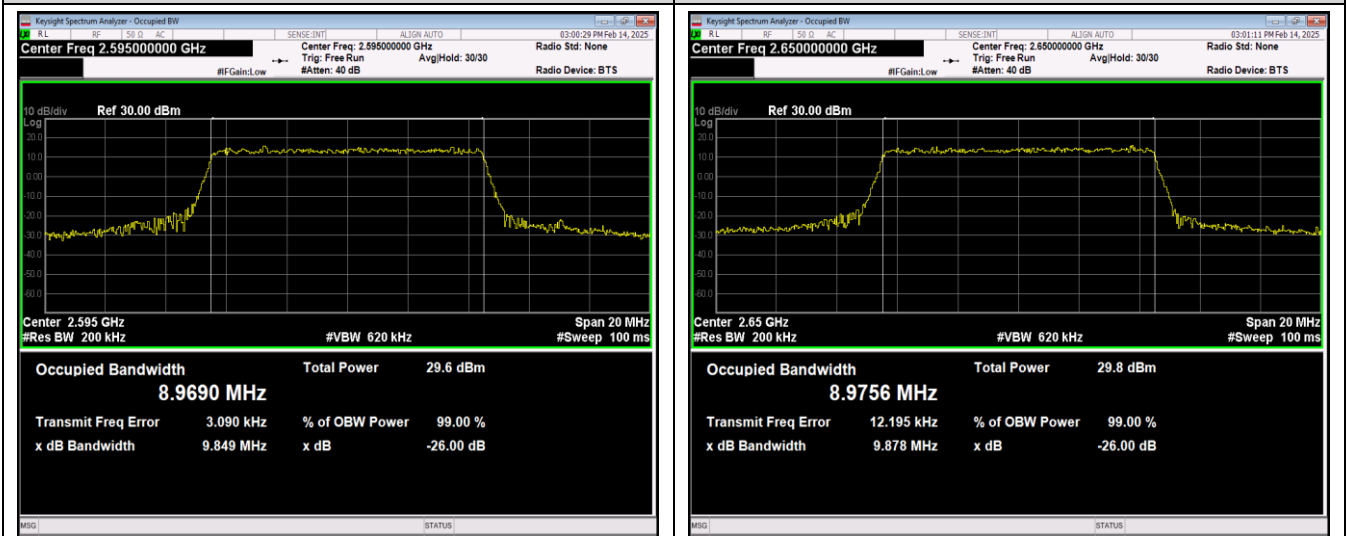

Band41-10MHz-16QAM-40640-50RB#0

Band41-10MHz-16QAM-41190-50RB#0

Band41-10MHz-64QAM-40090-50RB#0

Band41-10MHz-64QAM-40640-50RB#0