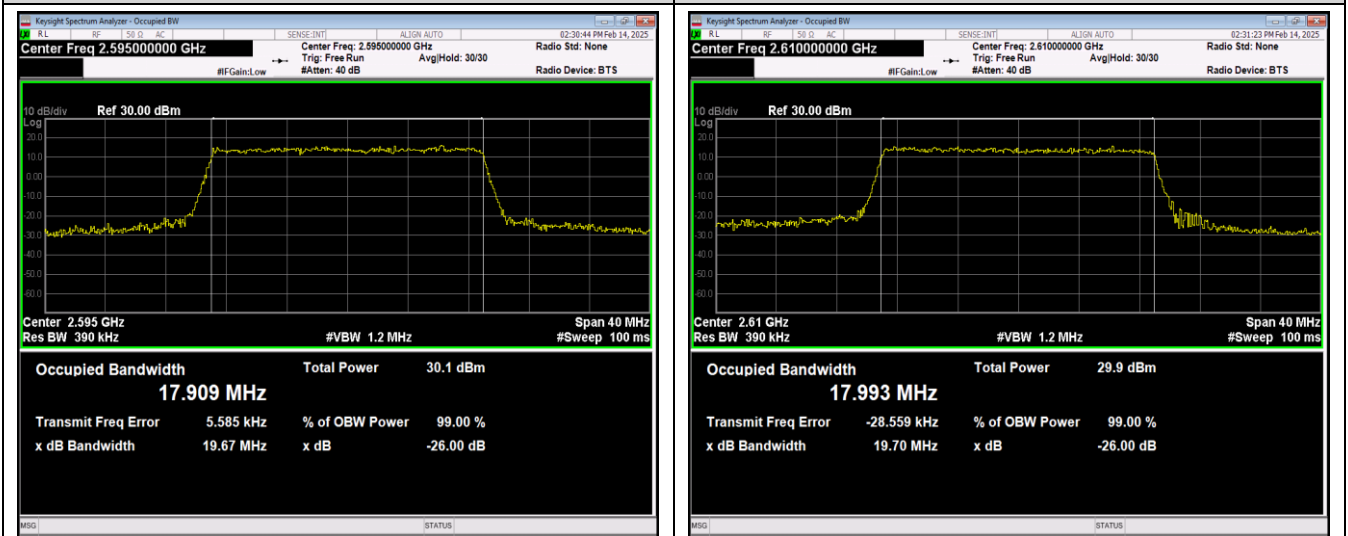

Band38-20MHz-QPSK-38150-100RB#0

Band38-20MHz-16QAM-37850-100RB#0

Band38-20MHz-16QAM-38000-100RB#0

Band38-20MHz-16QAM-38150-100RB#0

Band38-20MHz-64QAM-37850-100RB#0

Band38-20MHz-64QAM-38000-100RB#0

Band41-10MHz-QPSK-41190-50RB#0