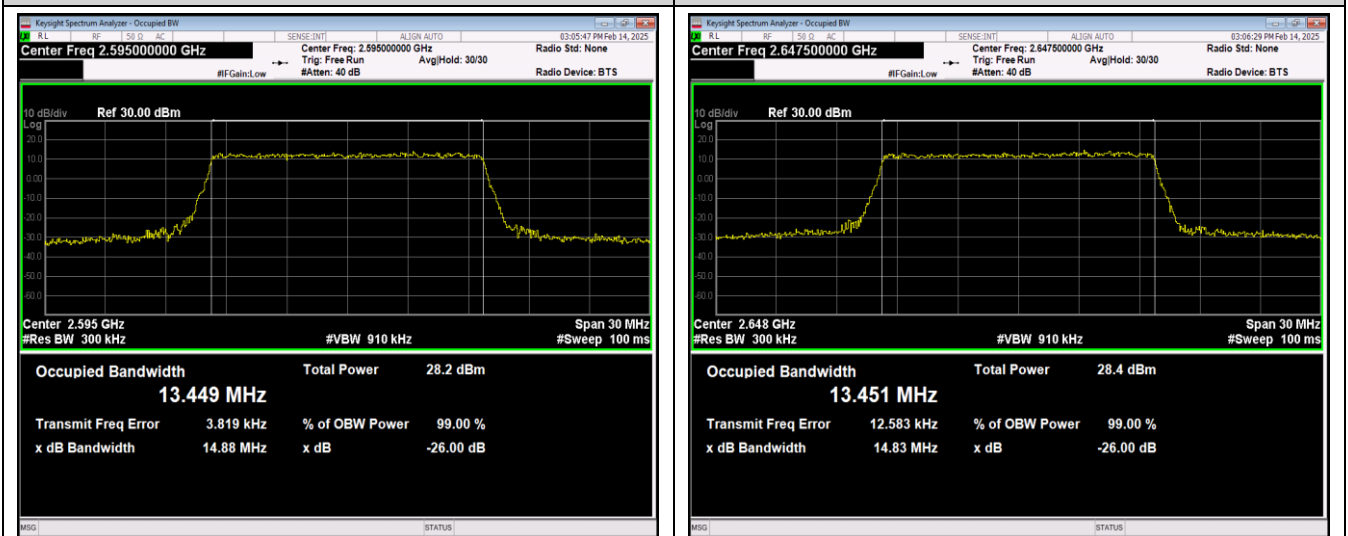

Band41-15MHz-64QAM-40640-75RB#0

Band41-15MHz-64QAM-41165-75RB#0

Band41-20MHz-QPSK-40140-100RB#0

Band41-20MHz-QPSK-40640-100RB#0