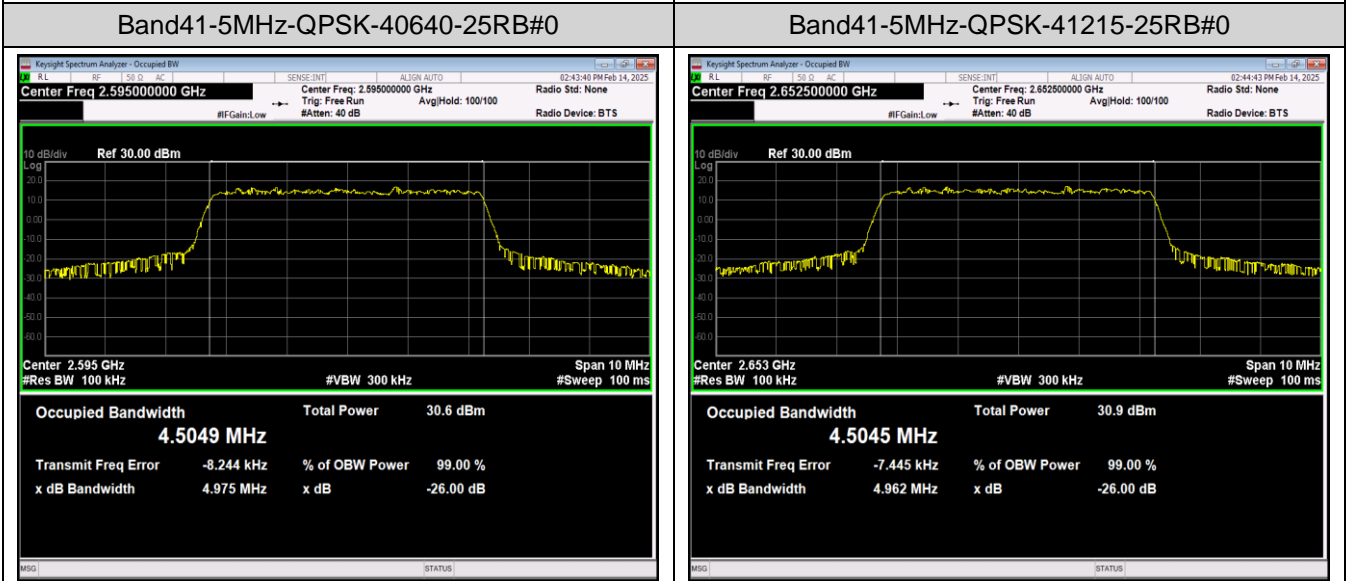

Band38-20MHz-QPSK-38150-100RB#0

Band38-20MHz-16QAM-37850-100RB#0

Band38-20MHz-16QAM-38000-100RB#0

Band38-20MHz-16QAM-38150-100RB#0

Band38-20MHz-64QAM-37850-100RB#0

Band38-20MHz-64QAM-38000-100RB#0

Band41-10MHz-QPSK-41190-50RB#0