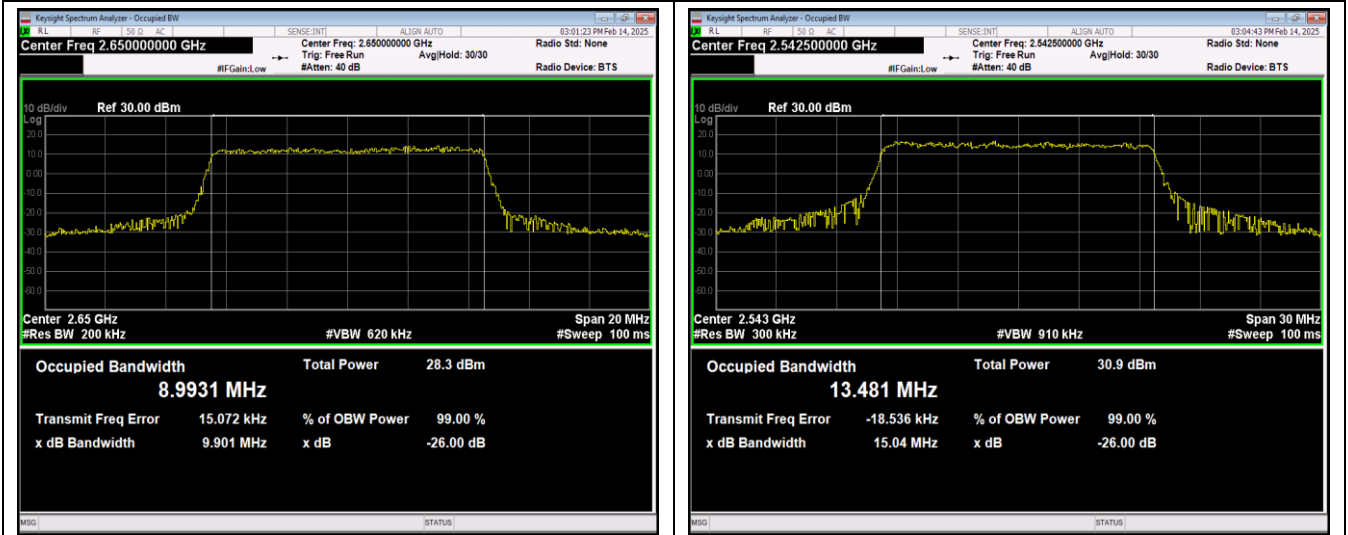

Band41-10MHz-16QAM-40090-50RB#0

Band41-10MHz-16QAM-40640-50RB#0

Band41-10MHz-16QAM-41190-50RB#0

Band41-10MHz-64QAM-40090-50RB#0

Band41-10MHz-64QAM-40640-50RB#0

Band41-10MHz-64QAM-41190-50RB#0

Band41-15MHz-QPSK-40115-75RB#0