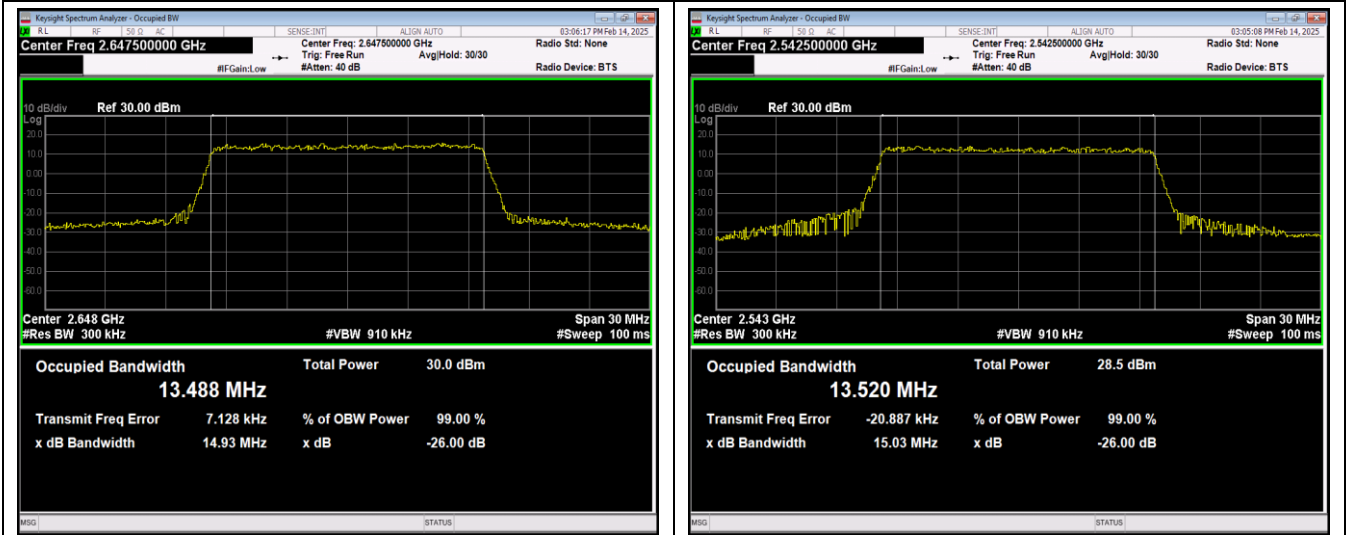

Band41-15MHz-QPSK-40640-75RB#0

Band41-15MHz-QPSK-41165-75RB#0

Band41-15MHz-16QAM-40115-75RB#0

Band41-15MHz-16QAM-40640-75RB#0

Band41-15MHz-16QAM-41165-75RB#0

Band41-15MHz-64QAM-40115-75RB#0

Band41-15MHz-64QAM-40640-75RB#0