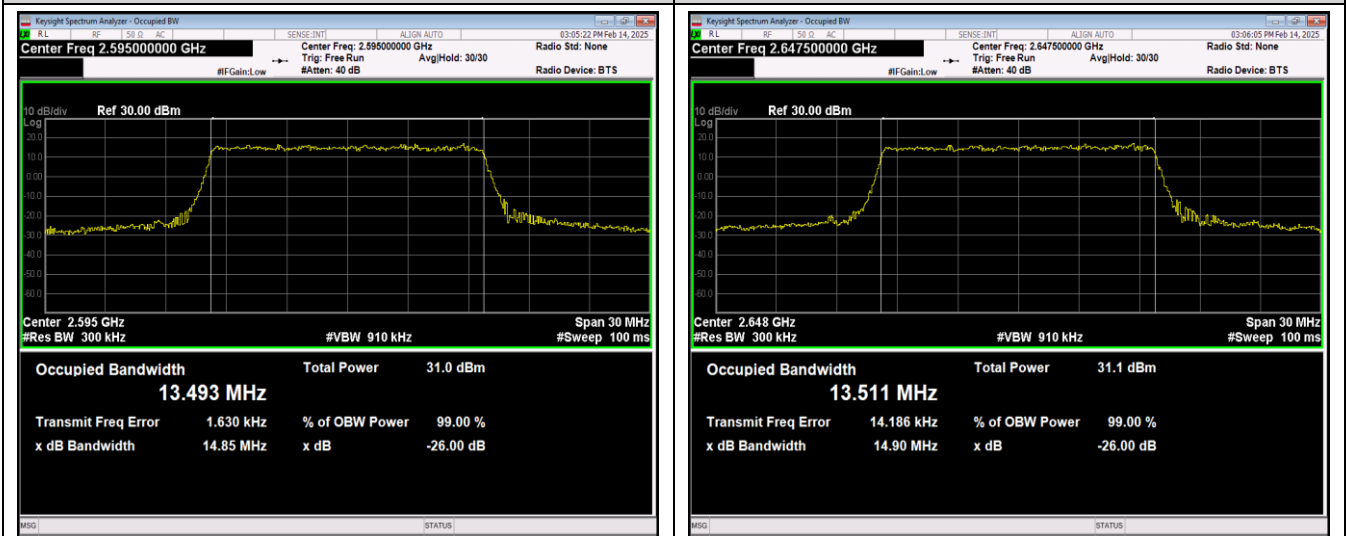

Band41-15MHz-QPSK-40640-75RB#0

Band41-15MHz-QPSK-41165-75RB#0

Band41-15MHz-16QAM-40115-75RB#0

Band41-15MHz-16QAM-40640-75RB#0