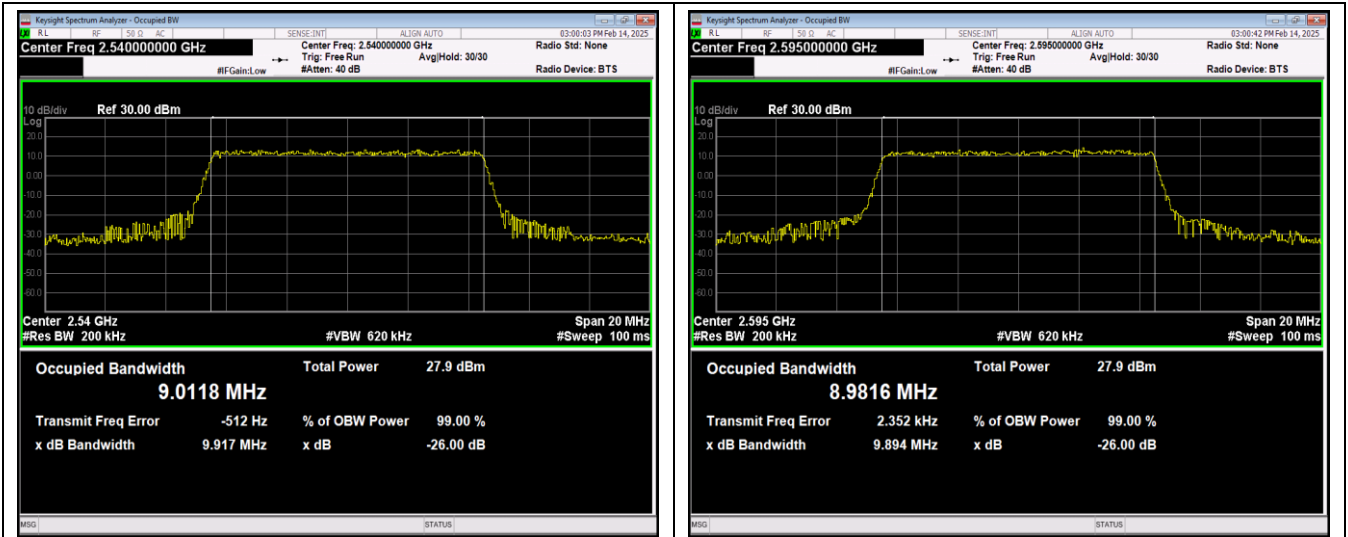

Band41-10MHz-16QAM-40090-50RB#0

Band41-10MHz-16QAM-40640-50RB#0

Band41-10MHz-16QAM-41190-50RB#0

Band41-10MHz-64QAM-40090-50RB#0

Band41-10MHz-64QAM-40640-50RB#0

Band41-10MHz-64QAM-41190-50RB#0

Band41-15MHz-QPSK-40115-75RB#0