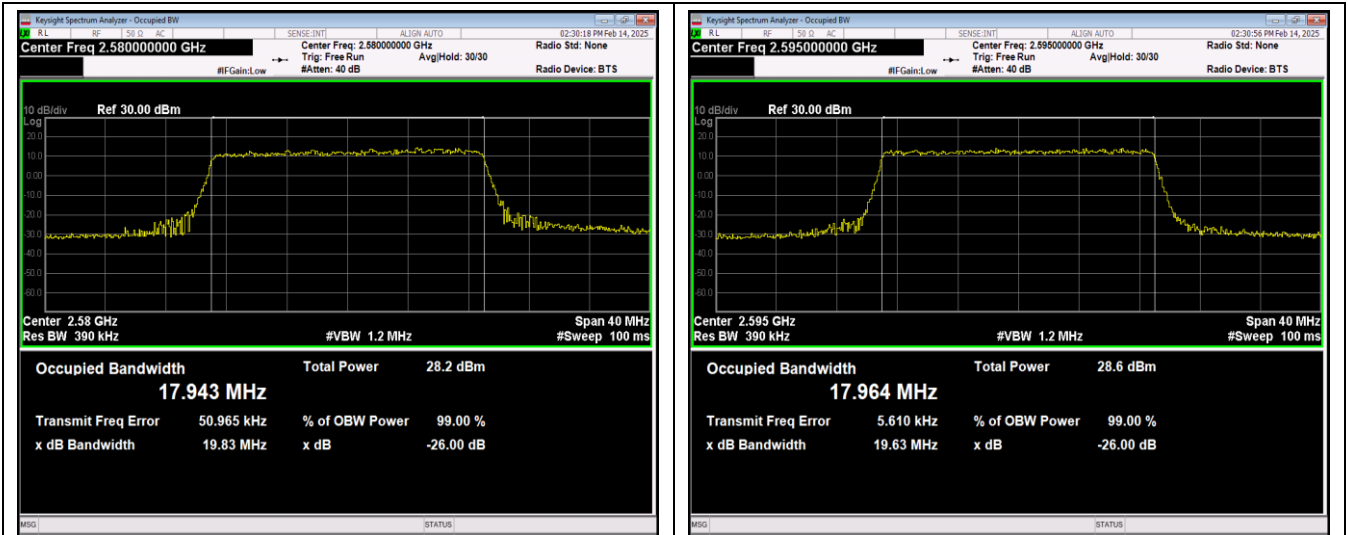

Band38-20MHz-QPSK-38150-100RB#0

Band38-20MHz-16QAM-37850-100RB#0

Band38-20MHz-16QAM-38000-100RB#0

Band38-20MHz-16QAM-38150-100RB#0

Band38-20MHz-64QAM-37850-100RB#0

Band38-20MHz-64QAM-38000-100RB#0

Band41-10MHz-QPSK-41190-50RB#0