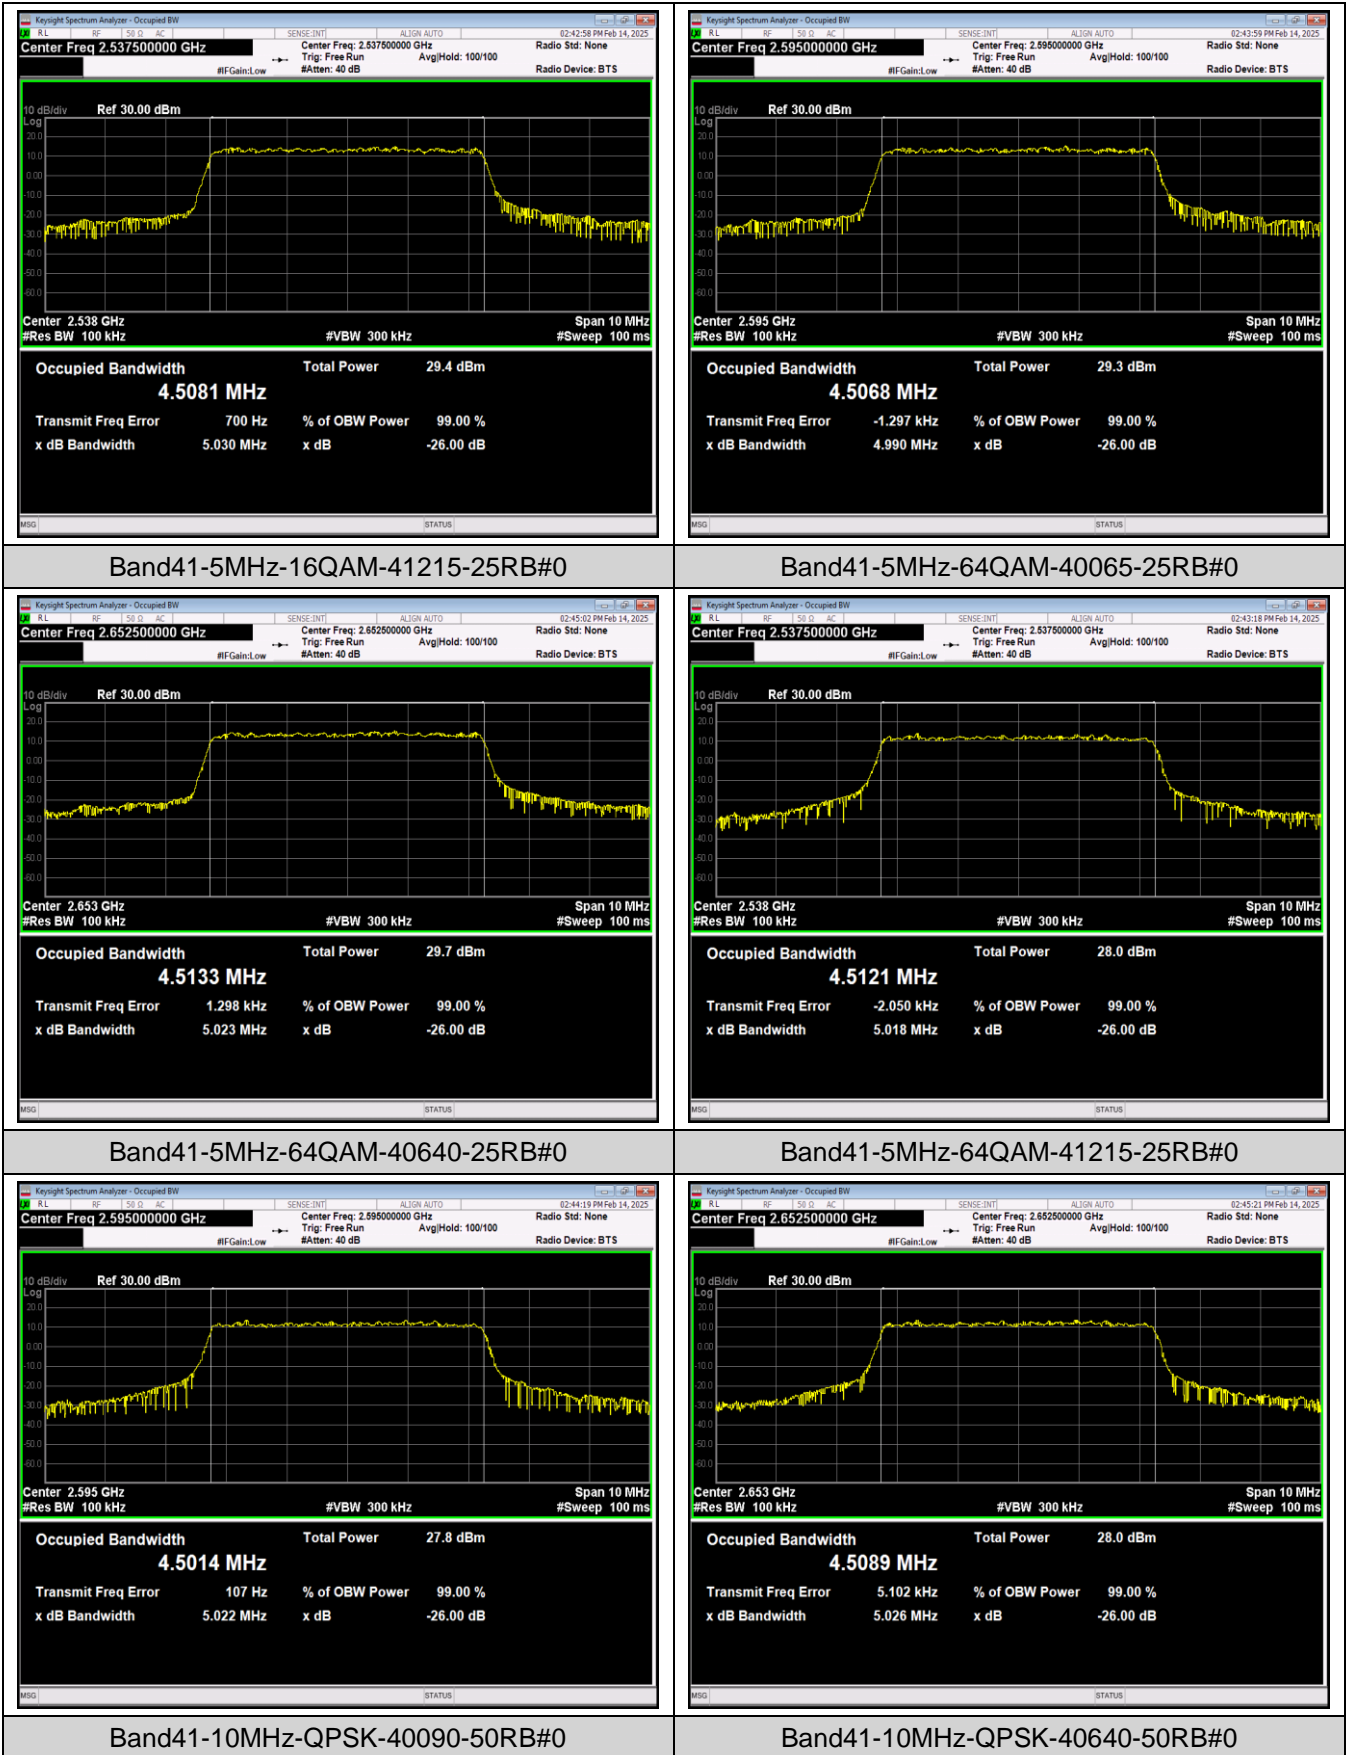

Band38-20MHz-QPSK-38150-100RB#0

Band38-20MHz-16QAM-37850-100RB#0

Band38-20MHz-16QAM-38000-100RB#0

Band38-20MHz-16QAM-38150-100RB#0

Band38-20MHz-64QAM-37850-100RB#0

Band38-20MHz-64QAM-38000-100RB#0

Band41-10MHz-QPSK-41190-50RB#0

Band41-10MHz-16QAM-40090-50RB#0

Band41-10MHz-16QAM-40640-50RB#0

Band41-10MHz-16QAM-41190-50RB#0

Band41-10MHz-64QAM-40090-50RB#0

Band41-10MHz-64QAM-40640-50RB#0

Band41-10MHz-64QAM-41190-50RB#0

Band41-15MHz-QPSK-40115-75RB#0