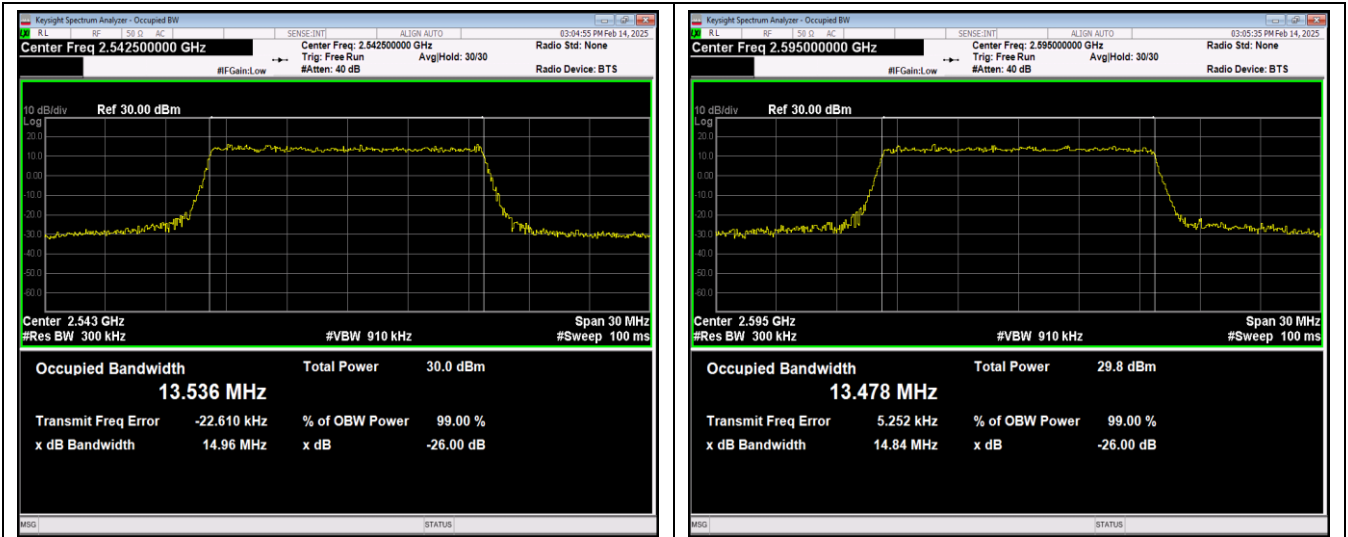

Band41-15MHz-16QAM-40115-75RB#0

Band41-15MHz-16QAM-40640-75RB#0

Band41-15MHz-16QAM-41165-75RB#0

Band41-15MHz-64QAM-40115-75RB#0