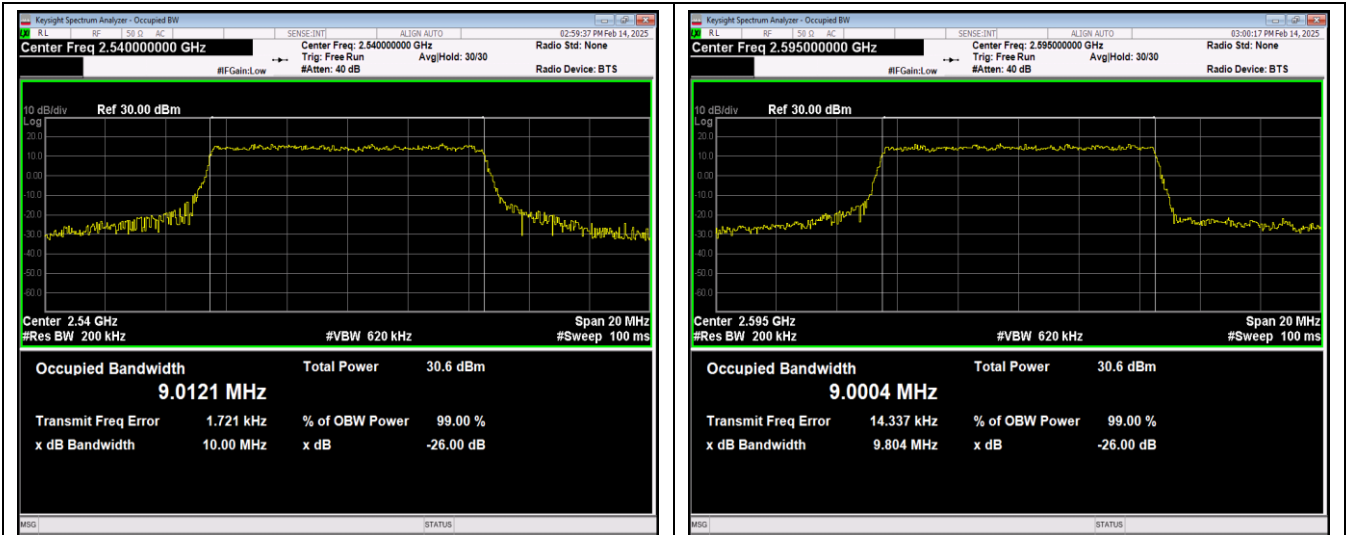

Band38-20MHz-QPSK-38150-100RB#0

Band38-20MHz-16QAM-37850-100RB#0

Band38-20MHz-16QAM-38000-100RB#0

Band38-20MHz-16QAM-38150-100RB#0

Band38-20MHz-64QAM-37850-100RB#0

Band38-20MHz-64QAM-38000-100RB#0

Band41-10MHz-QPSK-41190-50RB#0