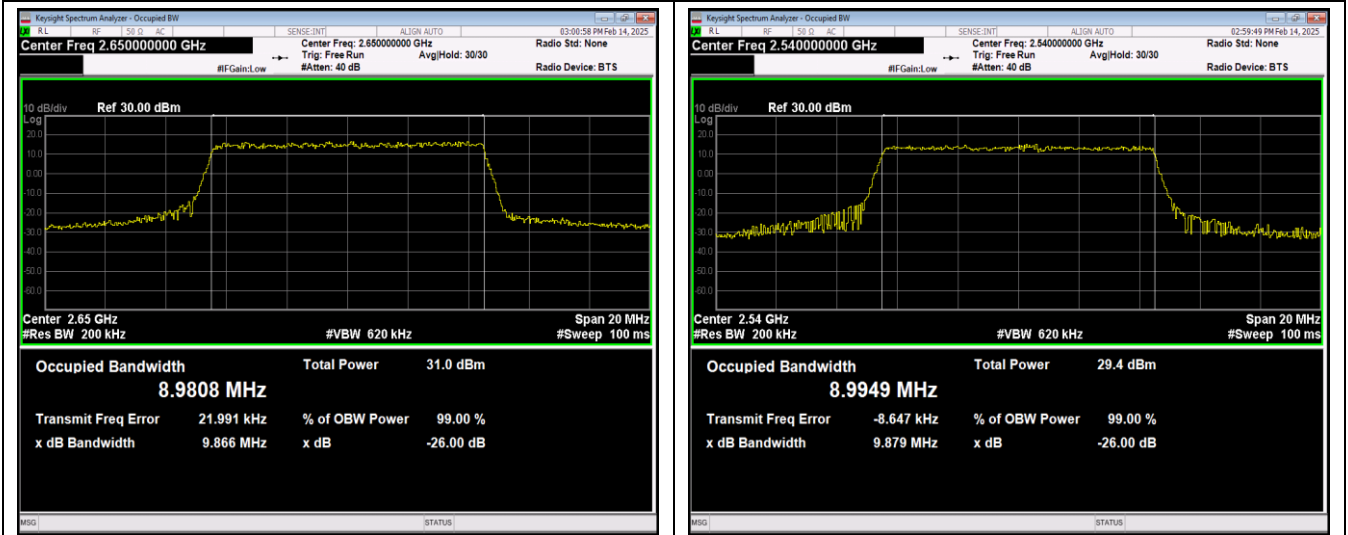

Band41-10MHz-QPSK-41190-50RB#0

Band41-10MHz-16QAM-40090-50RB#0

Band41-10MHz-16QAM-40640-50RB#0

Band41-10MHz-16QAM-41190-50RB#0