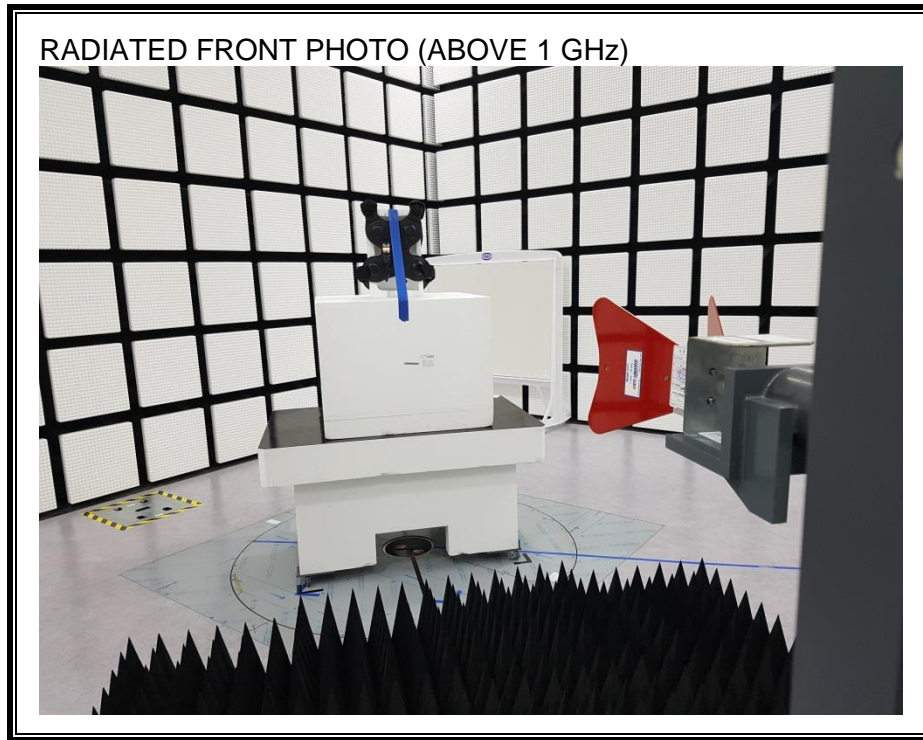

13. SETUP PHOTOS

ANTENNA PORT CONDUCTED RF MEASUREMENT SETUP

RADIATED RF MEASUREMENT SETUP (BELOW 1 GHz)

RADIATED RF MEASUREMENT SETUP (ABOVE 1 GHz)

RADIATED RF MEASUREMENT SETUP FOR PORTABLE CONFIGURATION

POWERLINE CONDUCTED EMISSIONS MEASUREMENT SETUP

END OF REPORT