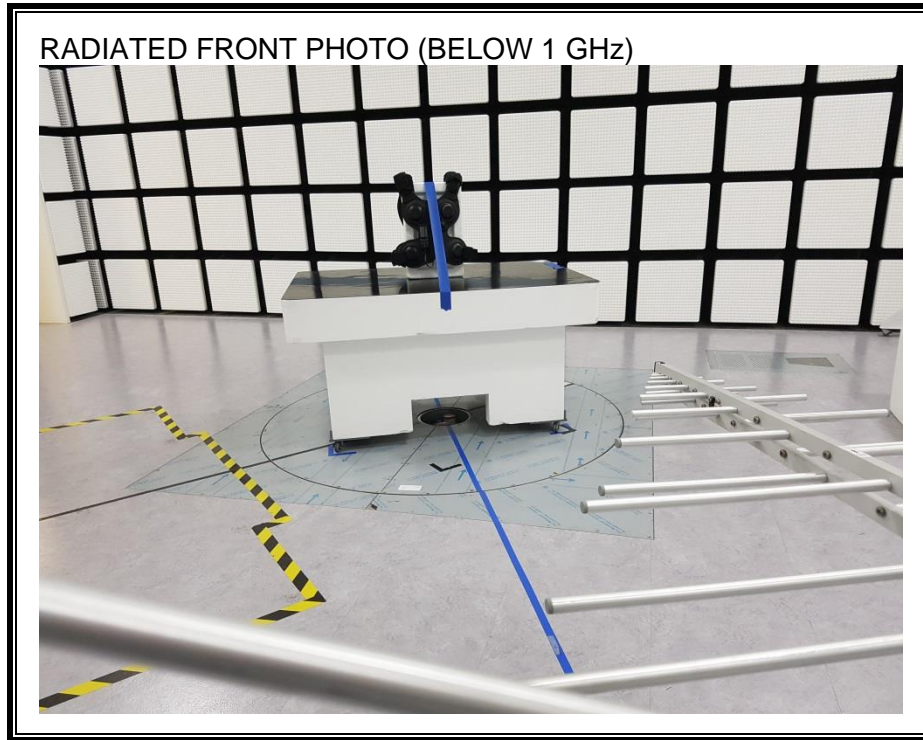

13. SETUP PHOTOS

ANTENNA PORT CONDUCTED RF MEASUREMENT SETUP

RADIATED RF MEASUREMENT SETUP (BELOW 1 GHz)

RADIATED RF MEASUREMENT SETUP (ABOVE 1 GHz)

RADIATED RF MEASUREMENT SETUP FOR PORTABLE CONFIGURATION

POWERLINE CONDUCTED EMISSIONS MEASUREMENT SETUP

END OF REPORT