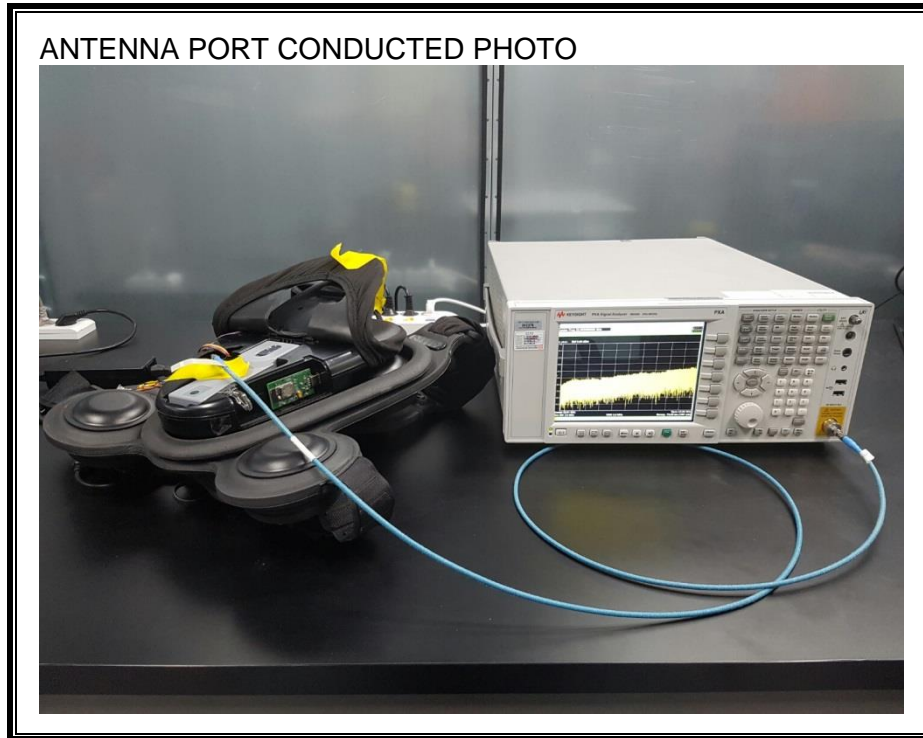

13. SETUP PHOTOS

ANTENNA PORT CONDUCTED RF MEASUREMENT SETUP

RADIATED RF MEASUREMENT SETUP (BELOW 1 GHz)

RADIATED RF MEASUREMENT SETUP (ABOVE 1 GHz)

RADIATED RF MEASUREMENT SETUP FOR PORTABLE CONFIGURATION

POWERLINE CONDUCTED EMISSIONS MEASUREMENT SETUP

END OF REPORT