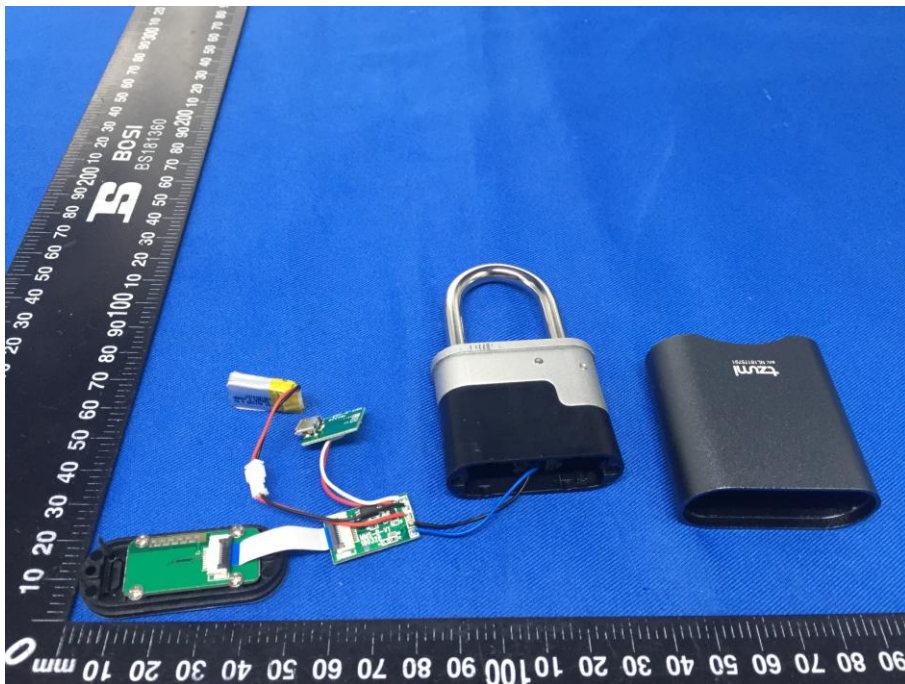

Appendix C: Photographs of EUT

Product: Smart Lock
Model: D5791WM
Internal Photos

Antenna