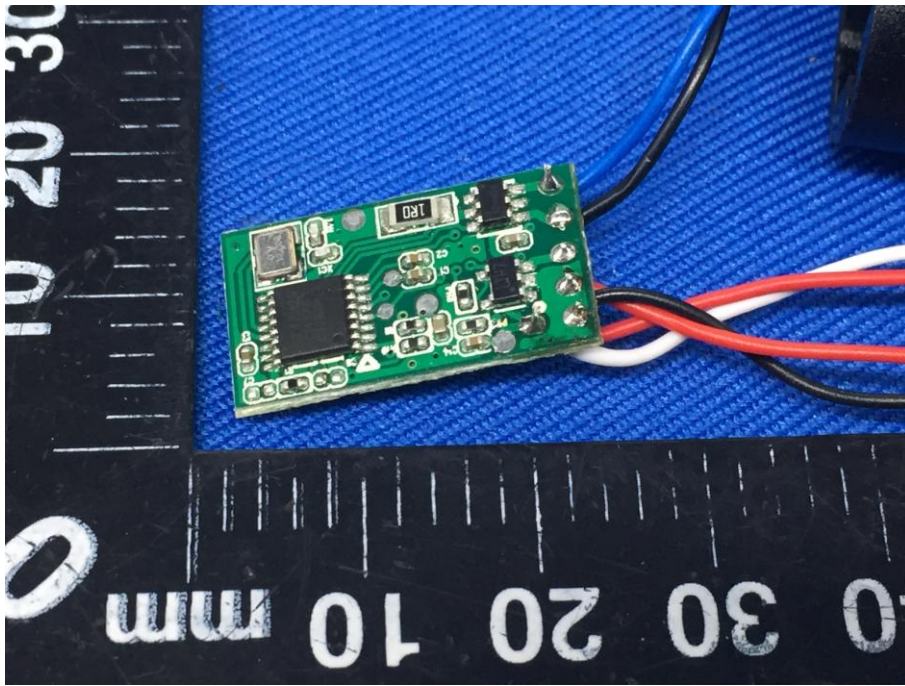

Appendix C: Photographs of EUT

Product: Smart Lock
Model: D5791WM
Internal Photos

Antenna