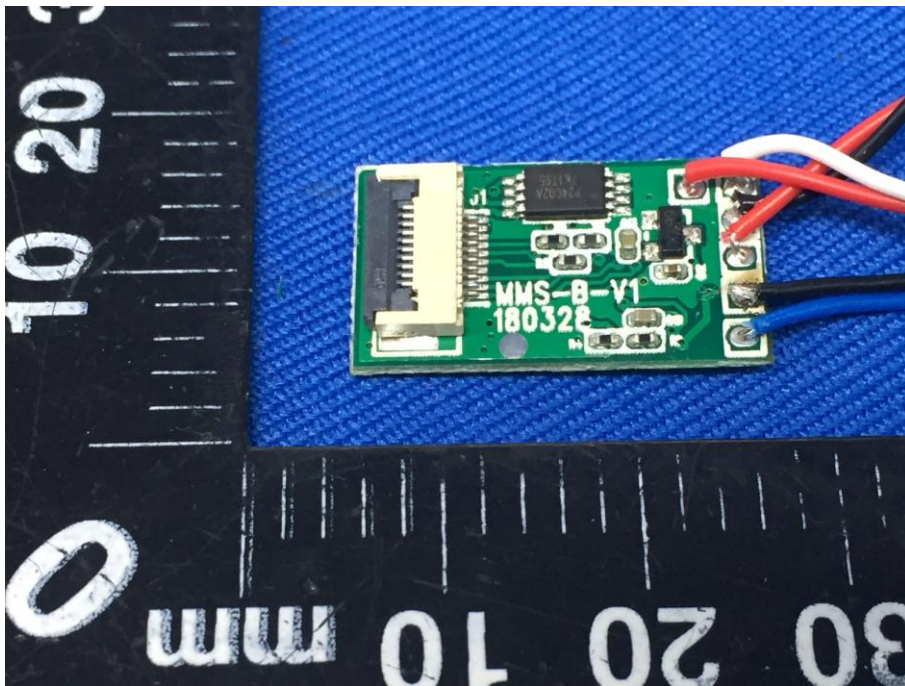

Appendix C: Photographs of EUT

Product: Smart Lock
Model: D5791WM
Internal Photos

Antenna