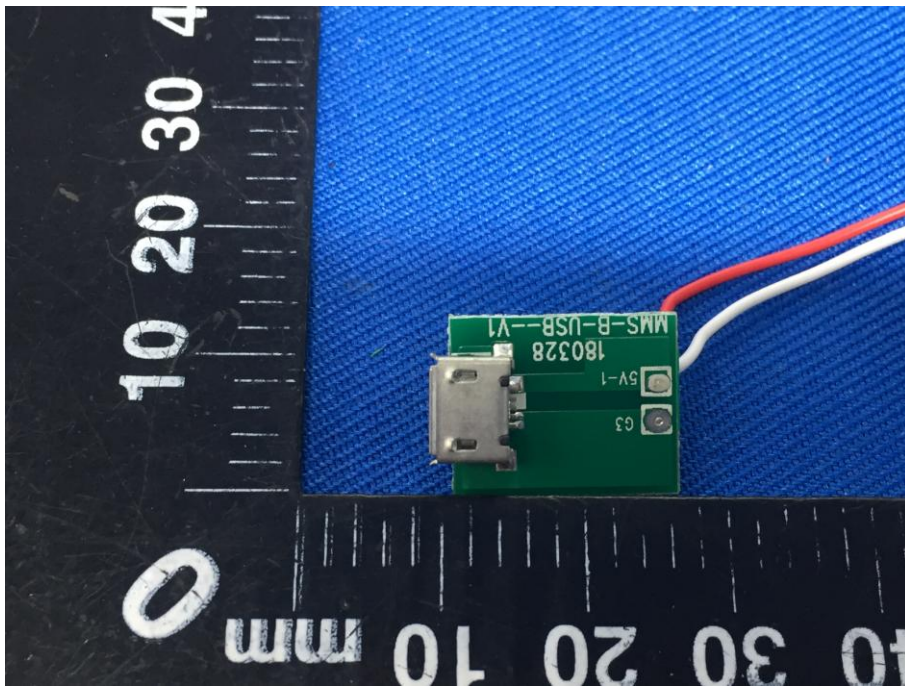

Appendix C: Photographs of EUT

Product: Smart Lock
Model: D5791WM
Internal Photos

Antenna