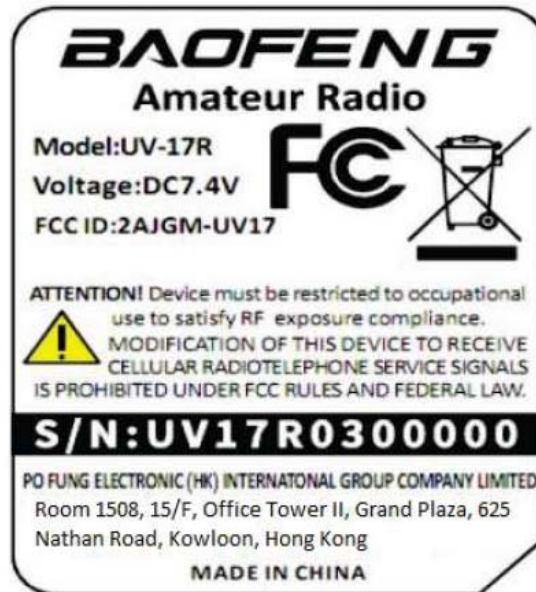

EXHIBITA-FCC ID LABEL AND LOCATION

FCC ID Label

FCC ID Label Location Information

The label shown shall be permanently affixed at a conspicuous location on the device and be readily visible to the time purchase (Labeling requirements per 2.295)