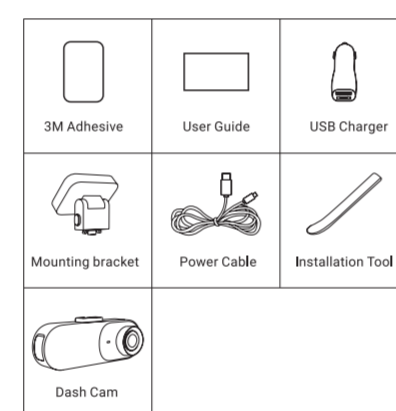

客户品牌:DDPAI

项目名称:N3 V3 (海外版)

产品类别:说明书

产品料号:70401000034

版本类型:V0.6

归档日期:20220117

平面展开图:英文版区
三种语言做成一本

DDPAI

GPS AND SR

NOTE: The GPS version of the Dash Cam supports GPS and SR. The normal version of the Dash Cam doesn't support GPS and SR.

1 SPECIFICATIONS

2 PACKAGE CONTENTS

3 PRODUCT OVERVIEW

4 LED INDICATOR INSTRUCTION

5 INSTALLATION

6 APP INSTRUCTION

Install DDPAI APP

Scan the QR code to download the "DDPAI" APP

Pair Smart Phone to Dash Cam

1. Keep the Dash Cam and mobile phone within 2.5meters.
2. Launch DDPAI App, tap on "Device > Connect new devices".
3. Choose your DDPAI Dash Cam from the network list for Android system, App will start to search Dash Cam network automatically. For iOS phone turn on WLAN from "Settings->WLAN". The Dash Cam's default SSID (or Wi-Fi name) is DDPAI_mola N3_XXXX.
4. Enter the password (the default password is "1234567890").
5. Enter DDPAI App, wait a few seconds until the preview screen show.

Preview

1. Open the DDPAI App, and add your Dash Cam.
2. Select "Device > Entering" tab, this will bring you to the preview page.

Rotate your smart phone or press expand icon, turn the preview screen to landscape mode.