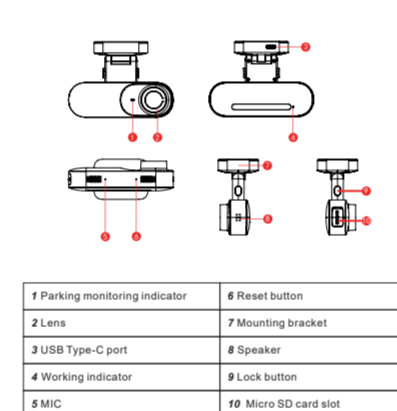

3 PRODUCT OVERVIEW

4 LED INDICATOR INSTRUCTION

5 INSTALLATION

6 APP INSTRUCTION

Install DDPAI APP

Scan the QR code to download the "DDPAI" APP

Pair Smart Phone to Dash Cam

1. Keep the Dash Cam and mobile phone within 2.5meters.
2. Launch DDPAI App, tap on "Device > Connect new devices".
3. Choose your DDPAI Dash Cam from the network list for Android system, App will start to search Dash Cam network automatically. For iOS phone turn on WLAN from "Settings->WLAN". The Dash Cam's default SSID (or Wi-Fi name) is DDPAI_mola N3_XXXX.
4. Enter the password (the default password is "1234567890").
5. Enter DDPAI App, wait a few seconds until the preview screen show.

Preview

1. Open the DDPAI App, and add your Dash Cam.
2. Select "Device > Entering" tab, this will bring you to the preview page.

Rotate your smart phone or press expand icon, turn the preview screen to landscape mode.

Playback

Tap and left/right drag timeline bar at the screen bottom to create the starting point of the recording you wish to preview, then tap on thumbnail when you have made your selection, or wait for 5 sec for buffering, now you can watch the history recording.

Download Video Files

1. Tap and left/right drag timeline bar at the screen bottom to create the starting point of the recording you wish to download, then tap on thumbnail when you have made your selection, or wait for 5 sec for buffering to enter the download start screen.
2. Tap on [Download] icon from preview screen to enter the download interface.
3. After the video has finished downloading, click "Complete".

CONTACT

洋红:间距标注
红色:切割刀模
黄色:压线刀模
绿色:字体标注
蓝色:尺寸标注

DDPAI

设计人员:罗琴

归档人员:罗琴

产品经理:陈昶琿

项目经理:徐华勤

包装类型:说明书

比例尺寸:1:1

材质:105g双铜纸

尺寸:70*120mm

工艺:油墨印刷+风琴折叠

颜色: