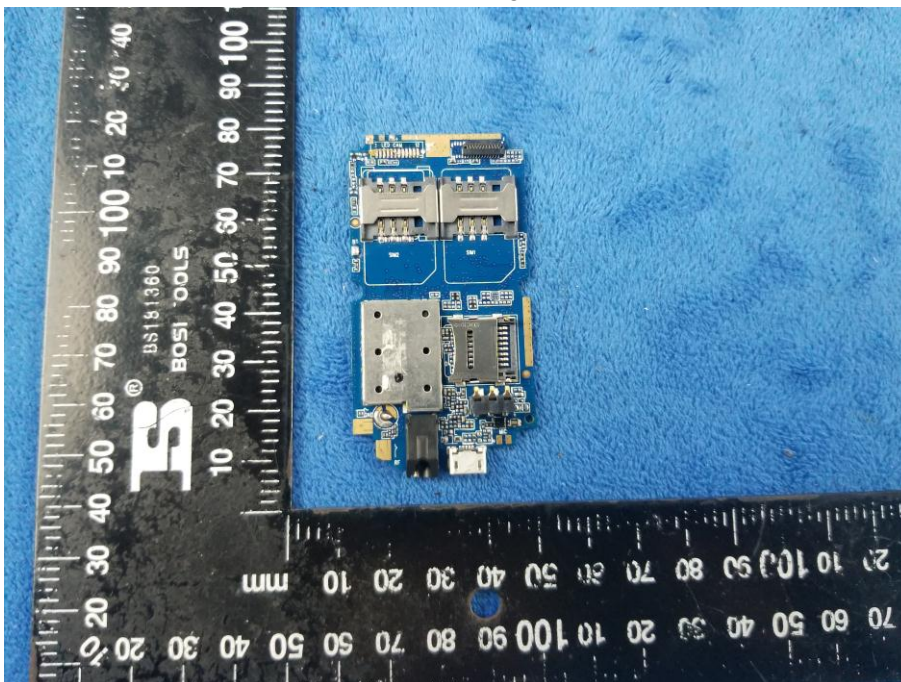

EUT Internal Photo

Cover Off - Top View 1(Trade name : TUCEL)

Cover Off - Top View 2(Trade name : G TOUCH)

Cover Off - Top View 3

Battery - Front View(Trade name : TUCEL)

Battery - Rear View(Trade name : TUCEL)

Battery - Front View(Trade name : G TOUCH)

Battery - Rear View(Trade name : G TOUCH)

Mainboard with Shielding – Front View

Mainboard without Shielding – Front View

Mainboard with Shielding – Rear View

Mainboard without Shielding – Rear View

LCD– Front View

LCD- Rear View

GSM/PCS - Antenna View

BT - Antenna View