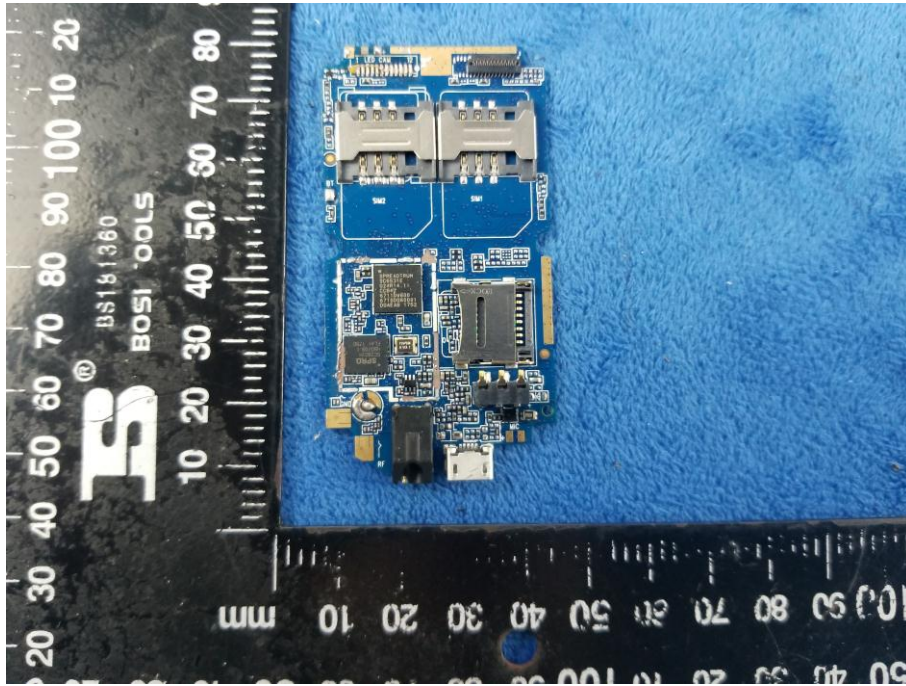

EUT Internal Photo

Cover Off - Top View 1(Trade name : TUCEL)

Cover Off - Top View 2(Trade name : G TOUCH)

Cover Off - Top View 3

Battery - Front View(Trade name : TUCEL)

Battery - Rear View(Trade name : TUCEL)

Battery - Front View(Trade name : G TOUCH)

Battery - Rear View(Trade name : G TOUCH)

Mainboard with Shielding – Front View

Mainboard without Shielding – Front View

Mainboard with Shielding – Rear View

Mainboard without Shielding – Rear View

LCD– Front View

LCD- Rear View

GSM/PCS - Antenna View

BT - Antenna View