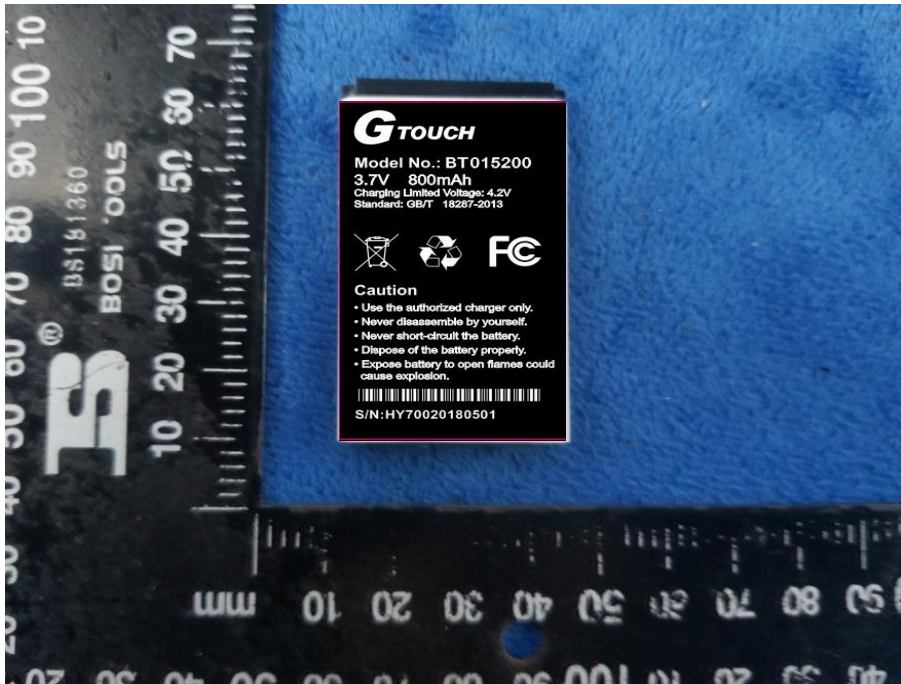

EUT Internal Photo

Cover Off - Top View 1(Trade name : TUCEL)

Cover Off - Top View 2(Trade name : G TOUCH)

Cover Off - Top View 3

Battery - Front View(Trade name : TUCEL)

Battery - Rear View(Trade name : TUCEL)

Battery - Front View(Trade name : G TOUCH)

Battery - Rear View(Trade name : G TOUCH)

Mainboard with Shielding – Front View

Mainboard without Shielding – Front View

Mainboard with Shielding – Rear View

Mainboard without Shielding – Rear View