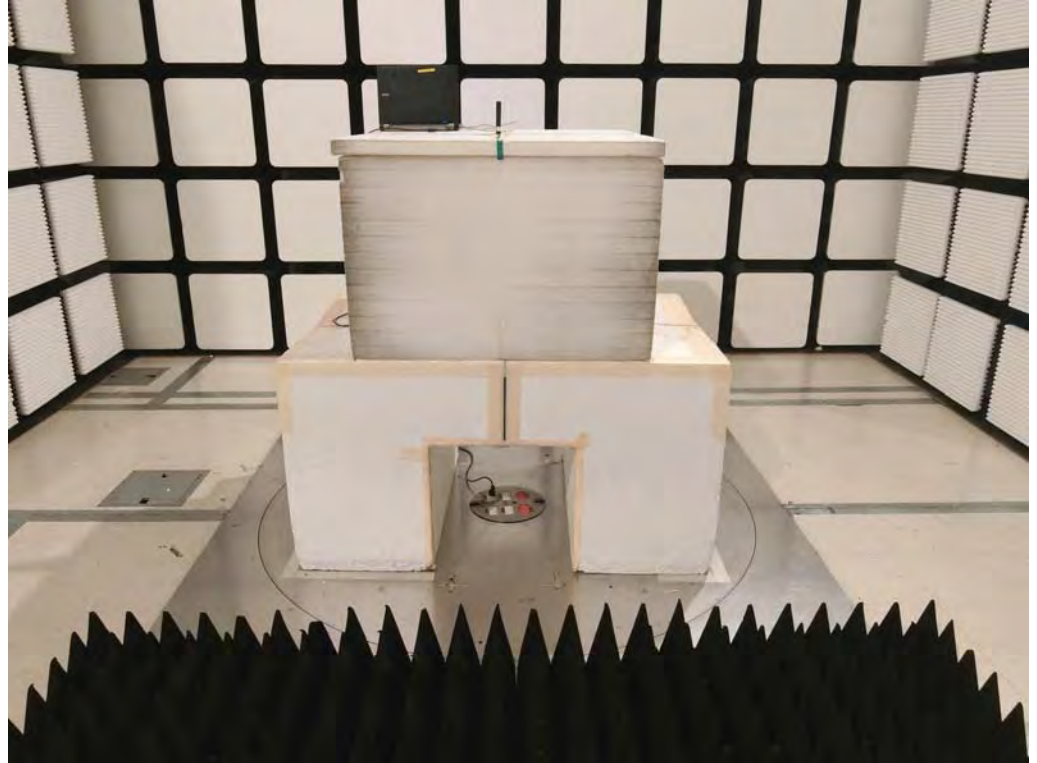

## 1. Photographs of AC Power Conducted Emissions Test Configuration

FRONT VIEW

REAR VIEW

## 2. Photographs of Transmitter Spurious Emissions Test Configuration

Test Configuration: Below 1GHz

FRONT VIEW

REAR VIEW

**Test Configuration: 1GHz~40GHz**

**FRONT VIEW**

**REAR VIEW**

**Test Configuration: above 40GHz**