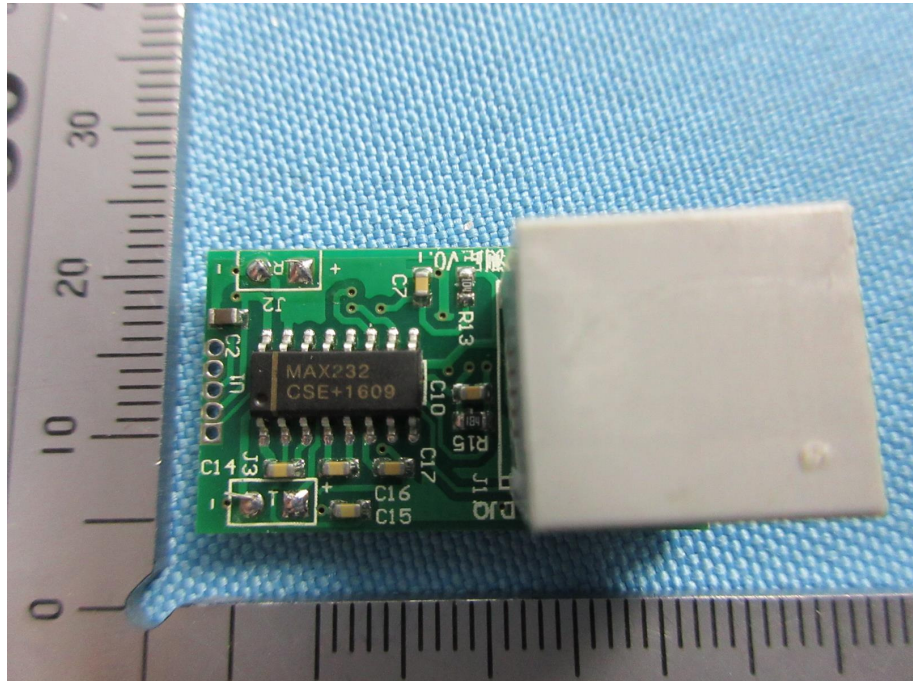

Krypton 7_ Internal Photos

| | |
|------------------------------------|--|
| Applicant: | Shanghai PartnerX Robotics Co.,Ltd |
| Address of Applicant: | 8th Floor, Building 90, No.1122 North Qinzhou Rd.Shanghai, China 200233 |
| Equipment Under Test (EUT): | |
| Product Name: | Krypton series |
| Brand Name: | Abilix |
| Model No.: | Krypton 7 |