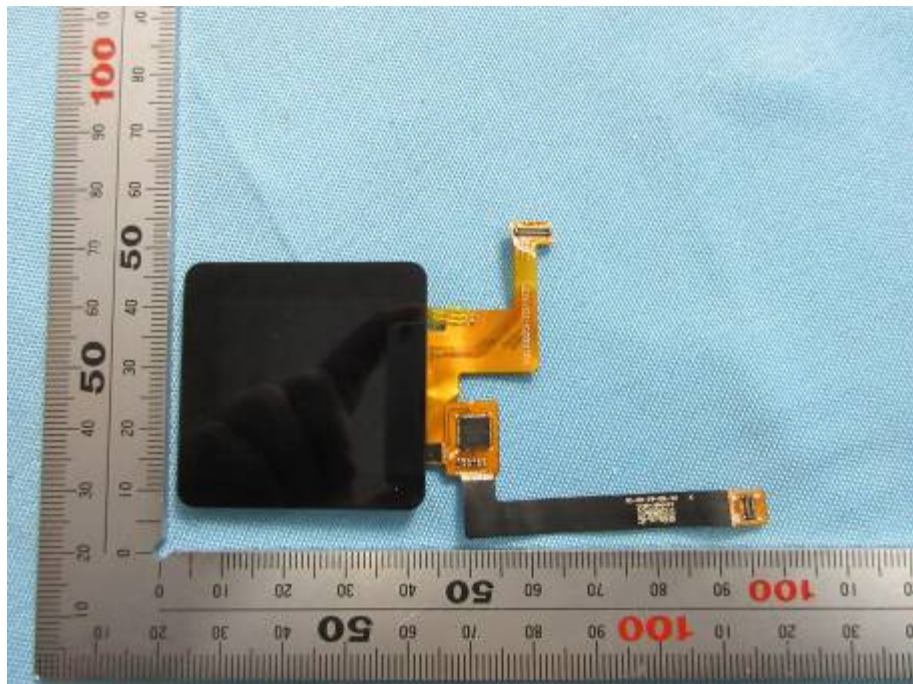

Krypton 7_ Internal Photos

| | |
|------------------------------------|--|
| Applicant: | Shanghai PartnerX Robotics Co.,Ltd |
| Address of Applicant: | 8th Floor, Building 90, No.1122 North Qinzhou Rd.Shanghai, China 200233 |
| Equipment Under Test (EUT): | |
| Product Name: | Krypton series |
| Brand Name: | Abilix |
| Model No.: | Krypton 7 |