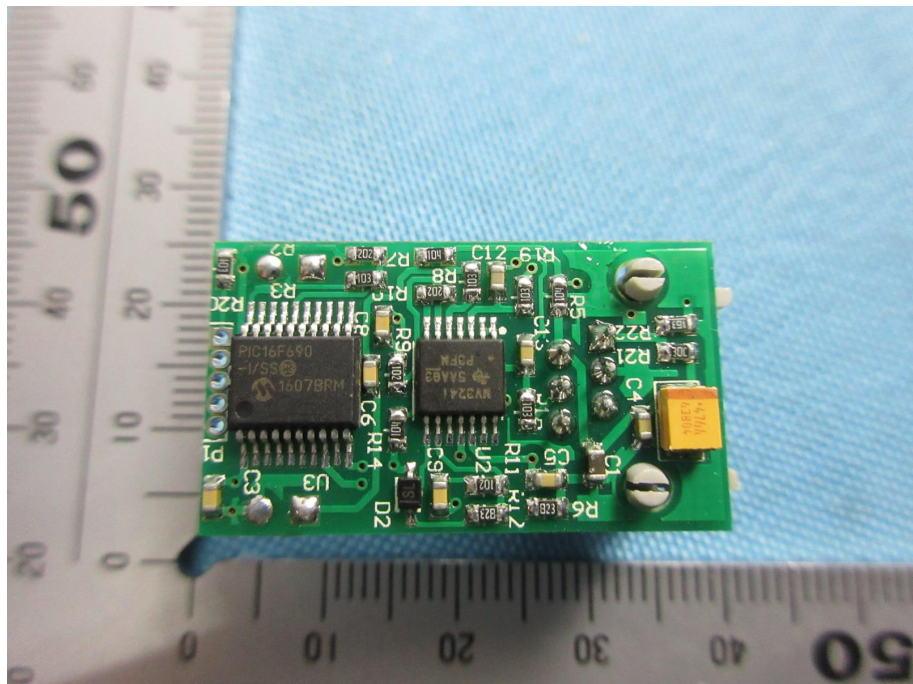

Krypton 7_ Internal Photos

| | |
|------------------------------------|--|
| Applicant: | Shanghai PartnerX Robotics Co.,Ltd |
| Address of Applicant: | 8th Floor, Building 90, No.1122 North Qinzhou Rd.Shanghai, China 200233 |
| Equipment Under Test (EUT): | |
| Product Name: | Krypton series |
| Brand Name: | Abilix |
| Model No.: | Krypton 7 |