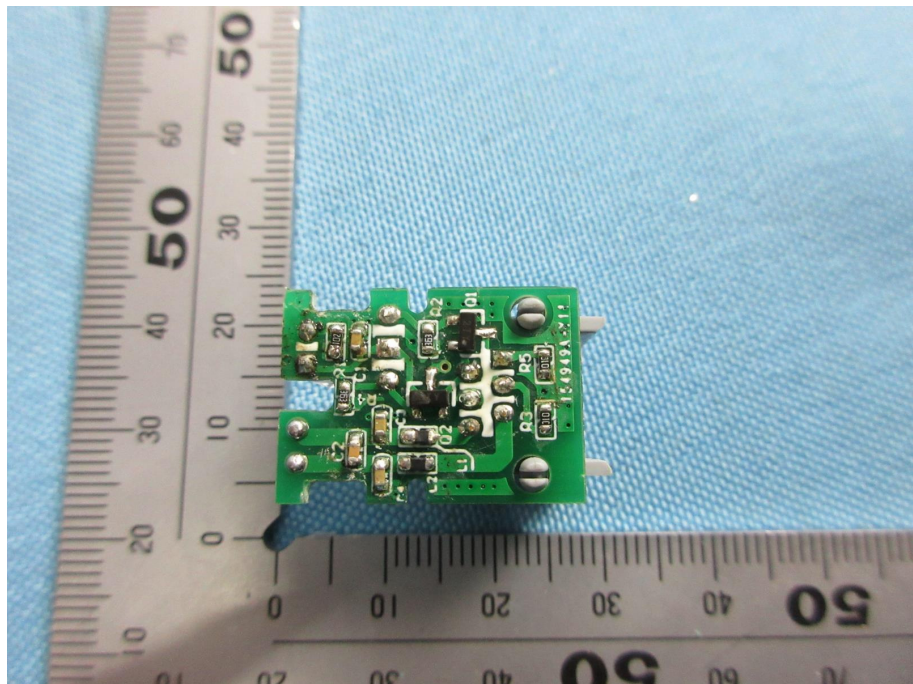

Krypton 7_ Internal Photos

| | |
|------------------------------------|--|
| Applicant: | Shanghai PartnerX Robotics Co.,Ltd |
| Address of Applicant: | 8th Floor, Building 90, No.1122 North Qinzhou Rd.Shanghai, China 200233 |
| Equipment Under Test (EUT): | |
| Product Name: | Krypton series |
| Brand Name: | Abilix |
| Model No.: | Krypton 7 |