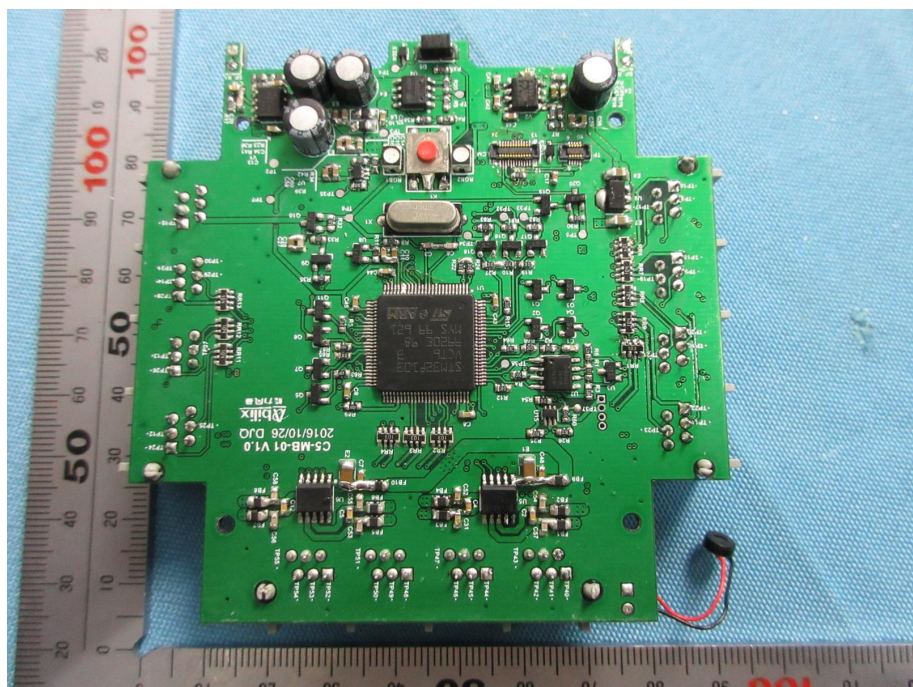

Krypton 7_ Internal Photos

| | |
|------------------------------------|--|
| Applicant: | Shanghai PartnerX Robotics Co.,Ltd |
| Address of Applicant: | 8th Floor, Building 90, No.1122 North Qinzhou Rd.Shanghai, China 200233 |
| Equipment Under Test (EUT): | |
| Product Name: | Krypton series |
| Brand Name: | Abilix |
| Model No.: | Krypton 7 |