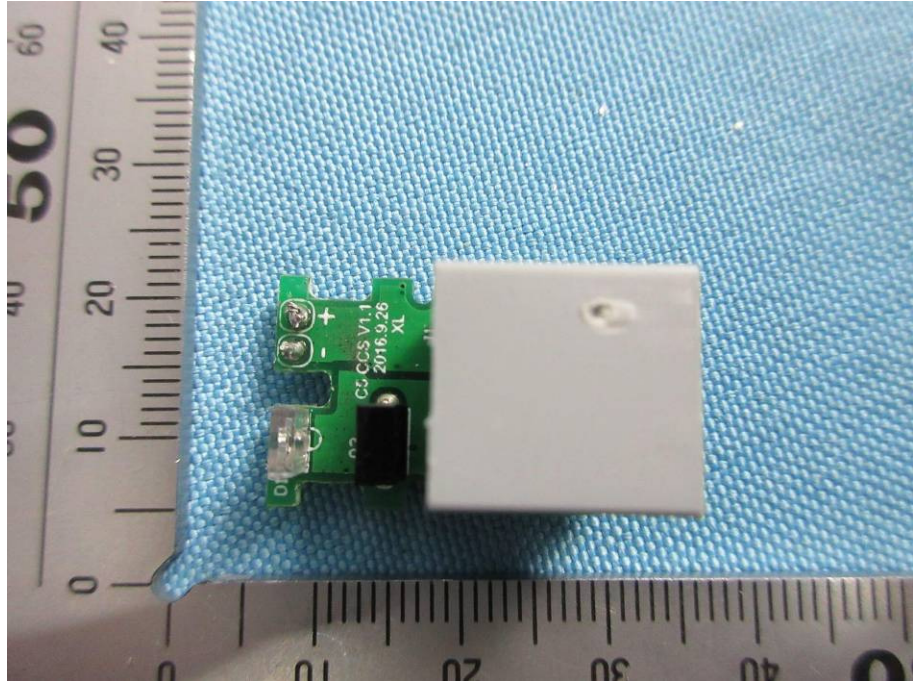

Krypton 7_ Internal Photos

| | |
|------------------------------------|--|
| Applicant: | Shanghai PartnerX Robotics Co.,Ltd |
| Address of Applicant: | 8th Floor, Building 90, No.1122 North Qinzhou Rd.Shanghai, China 200233 |
| Equipment Under Test (EUT): | |
| Product Name: | Krypton series |
| Brand Name: | Abilix |
| Model No.: | Krypton 7 |