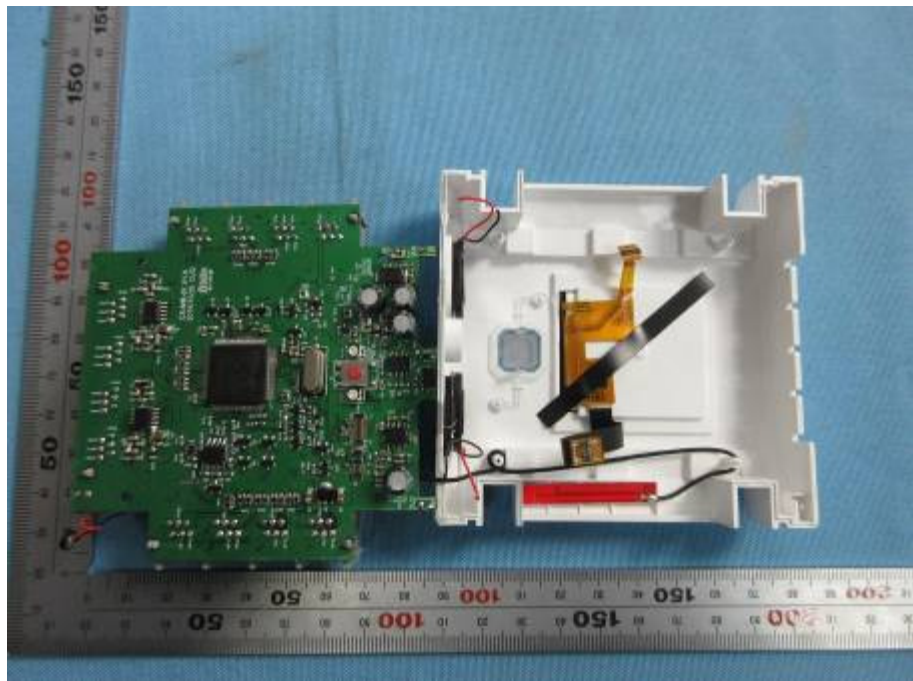

Krypton 7_ Internal Photos

| | |
|------------------------------------|--|
| Applicant: | Shanghai PartnerX Robotics Co.,Ltd |
| Address of Applicant: | 8th Floor, Building 90, No.1122 North Qinzhou Rd.Shanghai, China 200233 |
| Equipment Under Test (EUT): | |
| Product Name: | Krypton series |
| Brand Name: | Abilix |
| Model No.: | Krypton 7 |