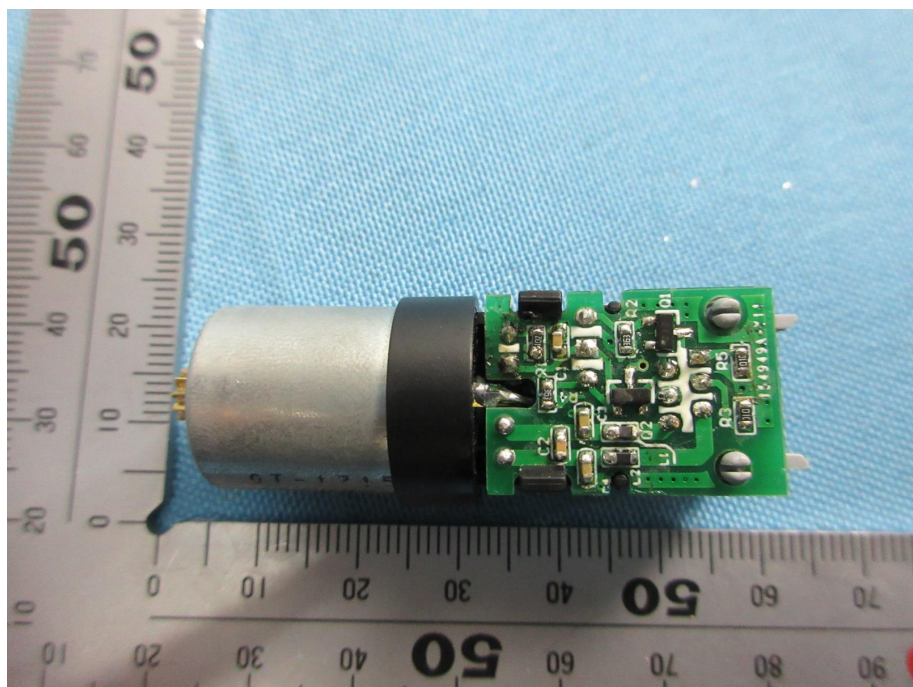

Krypton 7_ Internal Photos

| | |
|------------------------------------|--|
| Applicant: | Shanghai PartnerX Robotics Co.,Ltd |
| Address of Applicant: | 8th Floor, Building 90, No.1122 North Qinzhou Rd.Shanghai, China 200233 |
| Equipment Under Test (EUT): | |
| Product Name: | Krypton series |
| Brand Name: | Abilix |
| Model No.: | Krypton 7 |