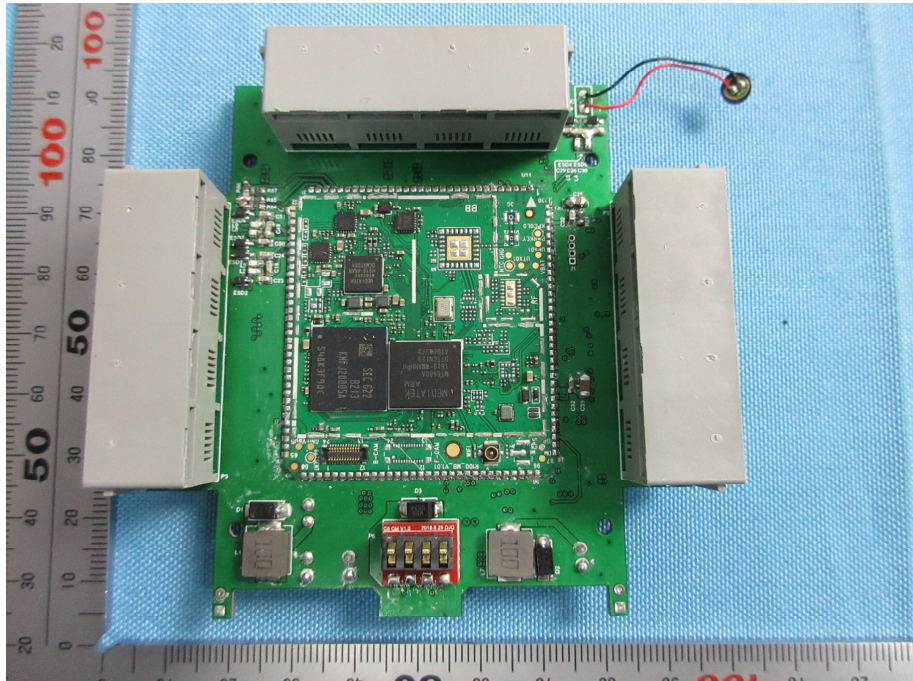

Krypton 7_ Internal Photos

| | |
|------------------------------------|--|
| Applicant: | Shanghai PartnerX Robotics Co.,Ltd |
| Address of Applicant: | 8th Floor, Building 90, No.1122 North Qinzhou Rd.Shanghai, China 200233 |
| Equipment Under Test (EUT): | |
| Product Name: | Krypton series |
| Brand Name: | Abilix |
| Model No.: | Krypton 7 |