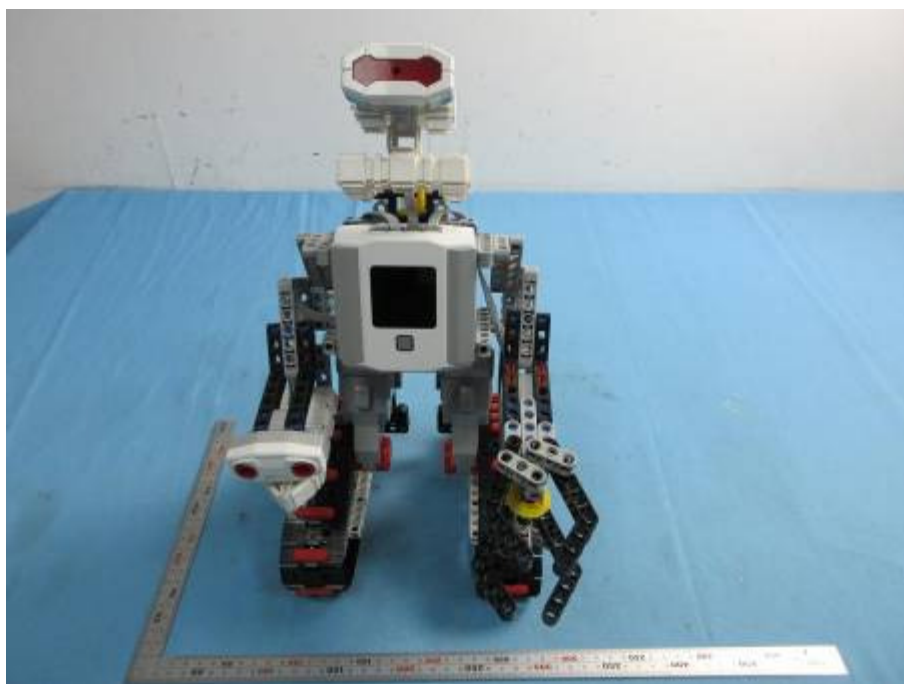

Krypton 7_External Photos

Applicant:	Shanghai PartnerX Robotics Co.,Ltd
Address of Applicant:	8th Floor, Building 90, No.1122 North Qinzhou Rd.Shanghai, China 200233
Equipment Under Test (EUT):	
Product Name:	Krypton series
Brand Name:	Abilix
Model No.:	Krypton 7