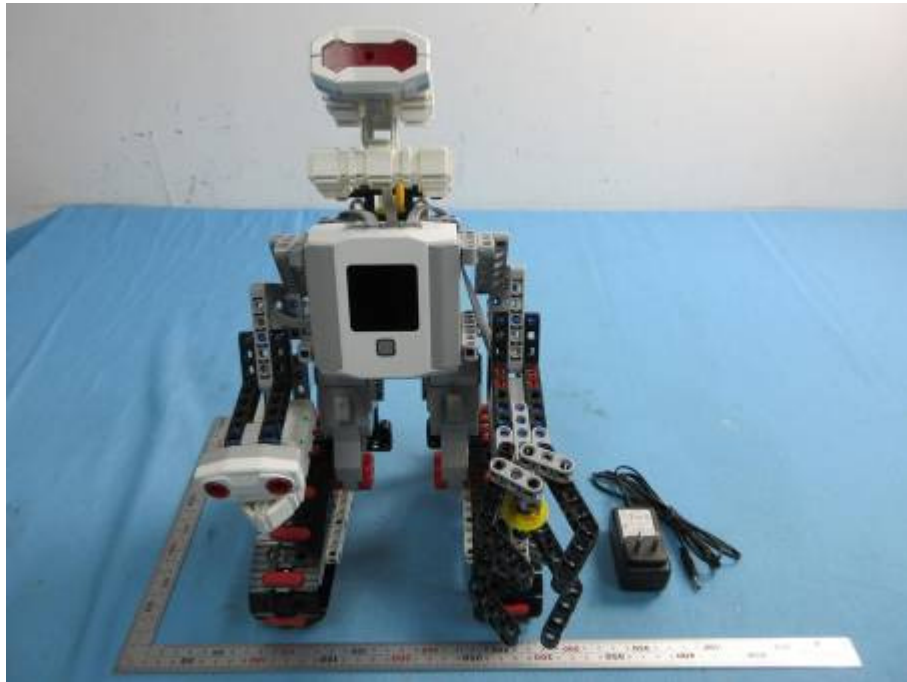

Krypton 7_External Photos

Applicant:	Shanghai PartnerX Robotics Co.,Ltd
Address of Applicant:	8th Floor, Building 90, No.1122 North Qinzhou Rd.Shanghai, China 200233
Equipment Under Test (EUT):	
Product Name:	Krypton series
Brand Name:	Abilix
Model No.:	Krypton 7