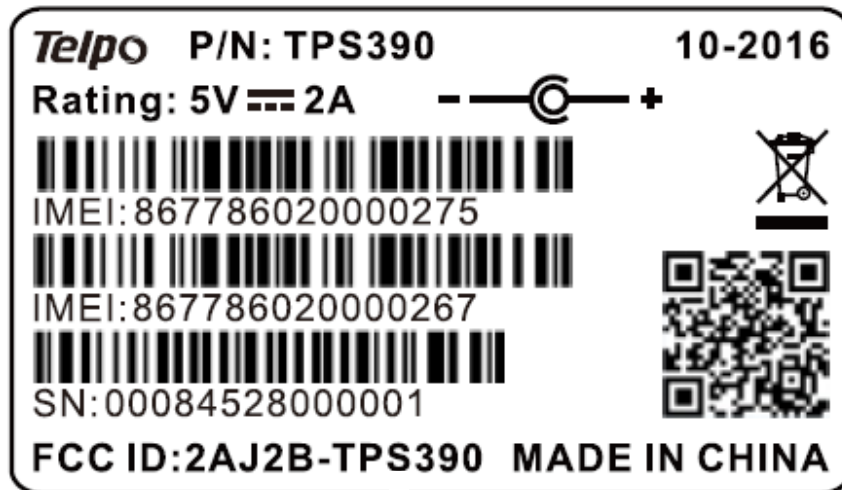

EXHIBIT A - FCC ID LABELING AND LOCATION

FCC ID Label

Proposed FCC ID Label Location

Label Here

The label shown shall be permanently affixed at a conspicuous location on the device and be readily visible to the user at the time purchase (Labeling requirements per 2.925)