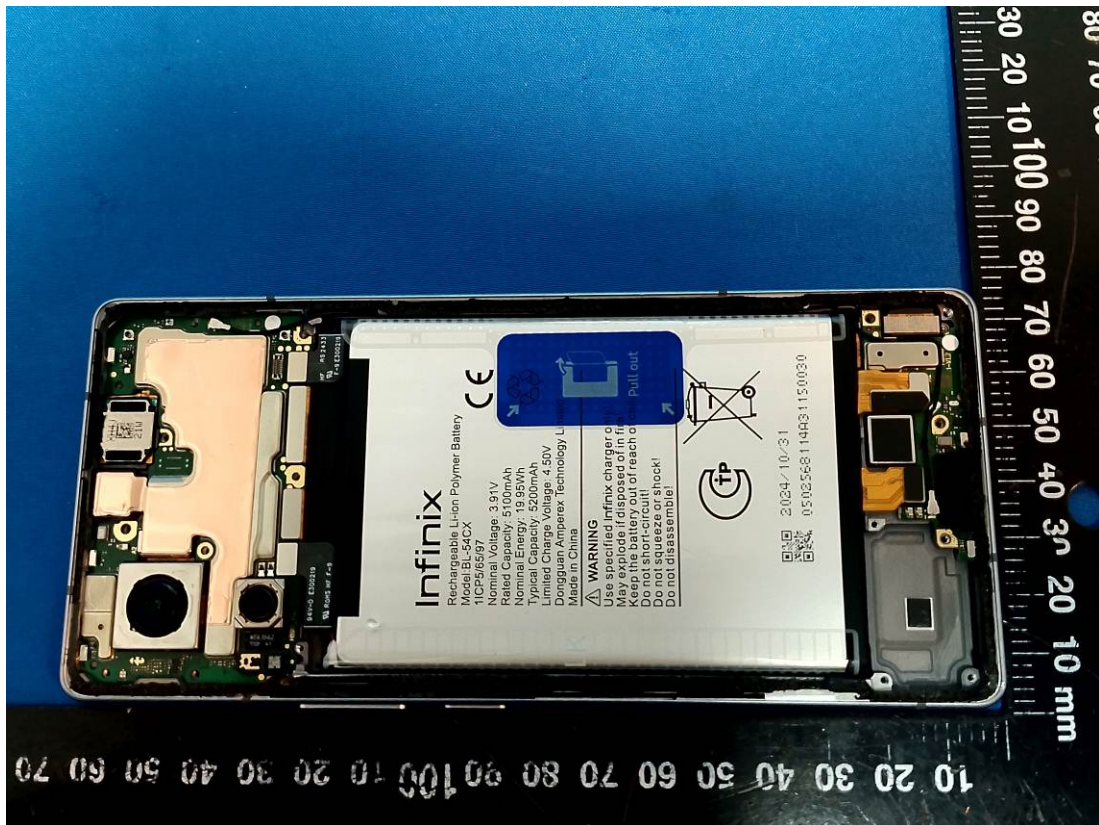

Configuration 2#

Wireless Charging Antenna

Antenna distribution

NFC Antenna

Bluetooth&2.4G Wifi(Chain 1)&5G Wifi Antenna(ANT 13)

GPS Antenna(ANT 12)

Bluetooth&2.4G Wifi(Chain 0) Antenna(ANT 14)

WWAN Antenna(ANT 3)

MHB Antenna(ANT 2) (no use)

WWAN Antenna(ANT 1)

WWAN Antenna(ANT 0)