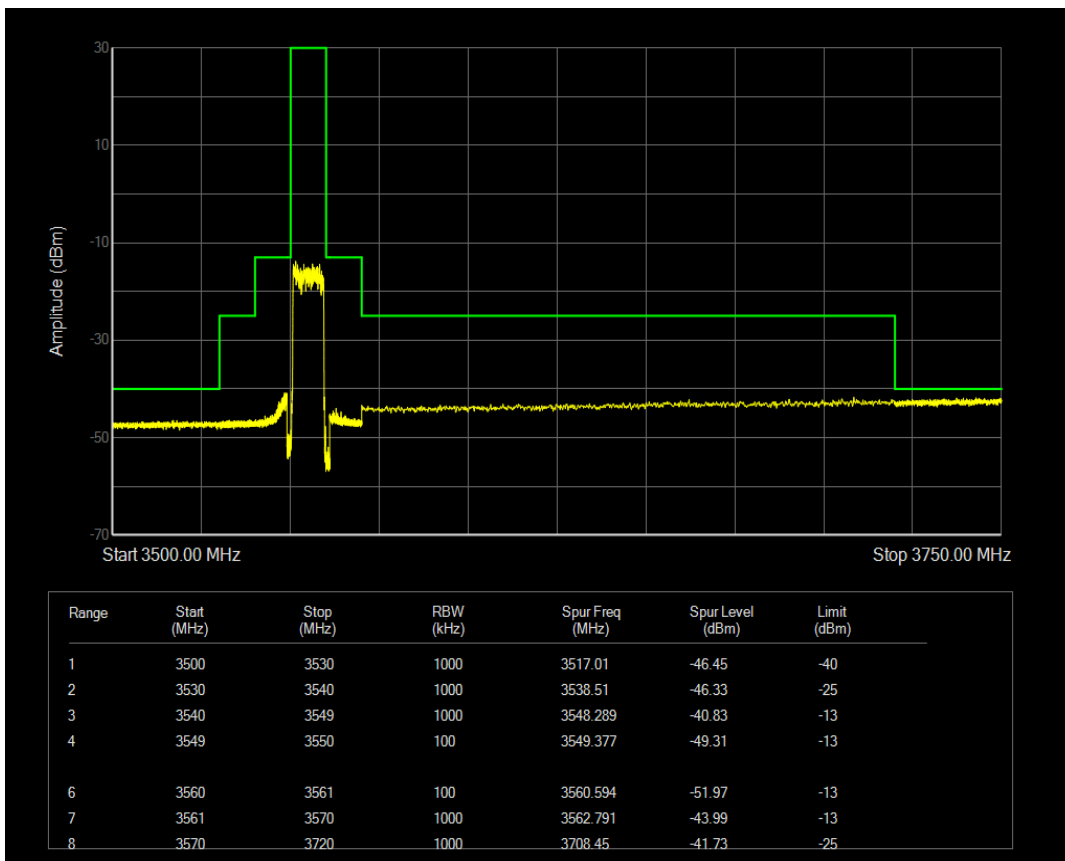

n77(3550-3700) SCS=30kHz CP_QPSK BW=10MHz Channel=646332 RB=1 @23