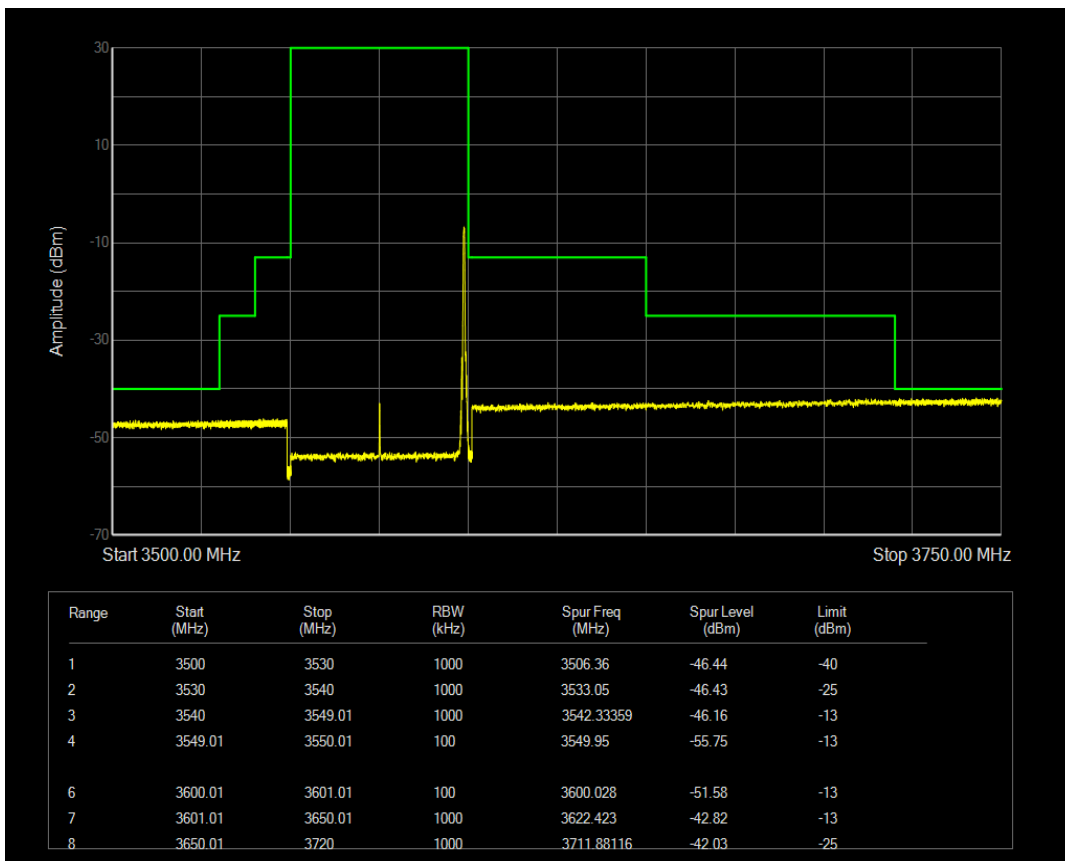

**n77(3550-3700) SCS=30kHz CP\_QPSK BW=10MHz Channel=646332 RB=1 @23**

**n77(3550-3700) SCS=30kHz CP\_QPSK BW=10MHz Channel=646332 RB=1 @0**

**n77(3550-3700) SCS=30kHz CP\_QPSK BW=50MHz Channel=638334 RB=1@0**

**n77(3550-3700) SCS=30kHz CP\_QPSK BW=50MHz Channel=638334 RB=1@132**

**n77(3550-3700) SCS=30kHz CP\_QPSK BW=10MHz Channel=646332 RB=24 @0**

**n77(3550-3700) SCS=30kHz CP\_QPSK BW=50MHz Channel=638334 RB=133 @0**