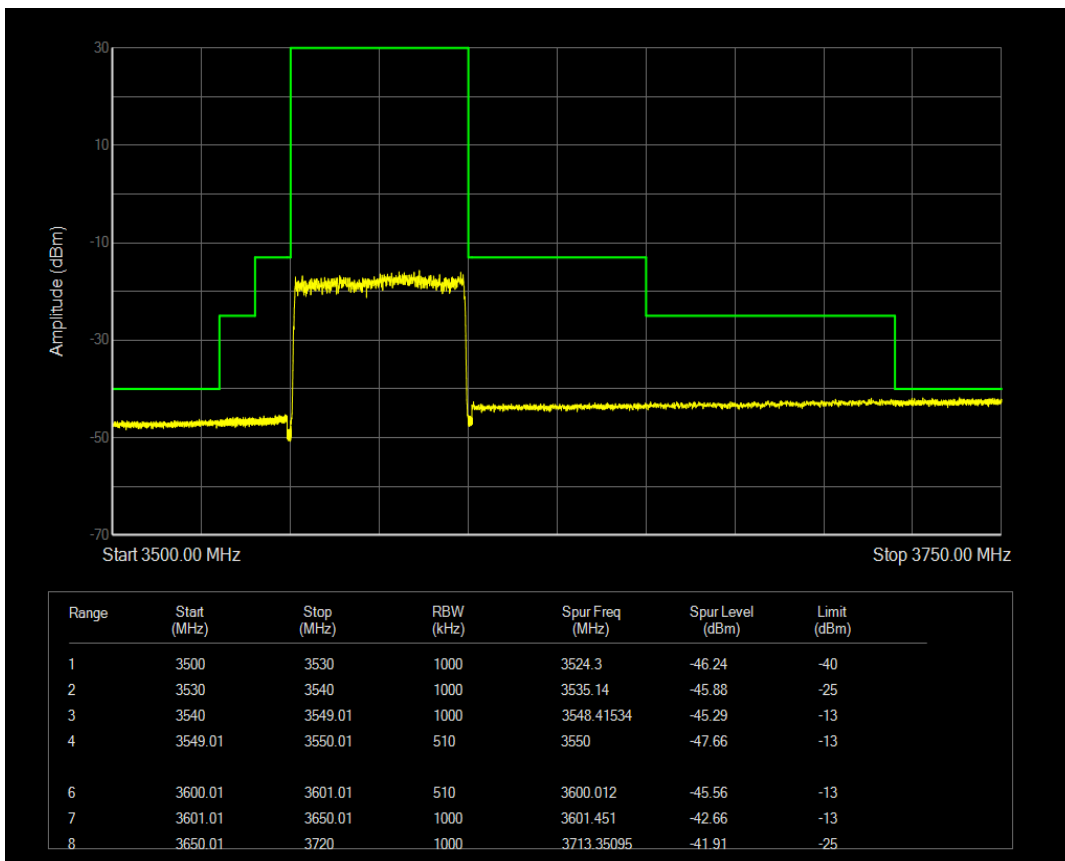

**n77(3550-3700) SCS=30kHz CP\_QPSK BW=10MHz Channel=646332 RB=1 @23**

**n77(3550-3700) SCS=30kHz CP\_QPSK BW=10MHz Channel=646332 RB=1 @0**

**n77(3550-3700) SCS=30kHz CP\_QPSK BW=50MHz Channel=638334 RB=1@0**

**n77(3550-3700) SCS=30kHz CP\_QPSK BW=50MHz Channel=638334 RB=1@132**

**n77(3550-3700) SCS=30kHz CP\_QPSK BW=10MHz Channel=646332 RB=24 @0**

**n77(3550-3700) SCS=30kHz CP\_QPSK BW=50MHz Channel=638334 RB=133 @0**