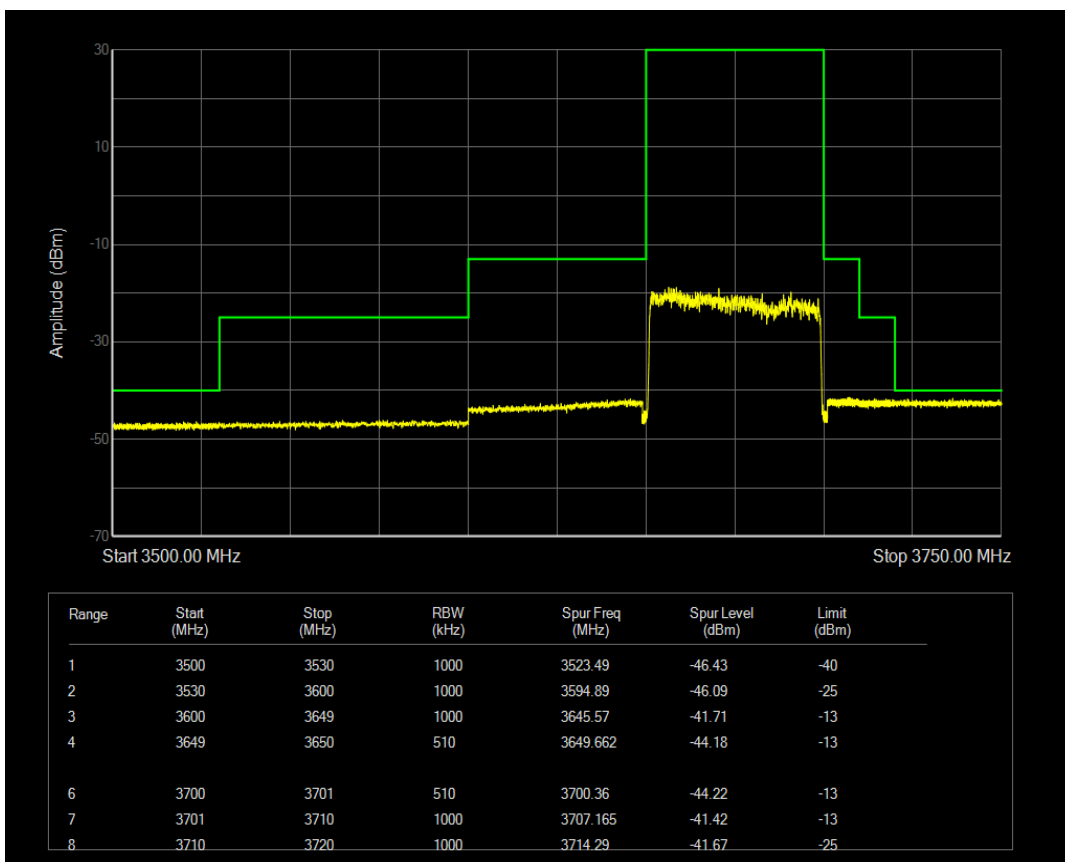

n77(3550-3700) SCS=30kHz CP_QPSK BW=50MHz Channel=645000 RB=1@0