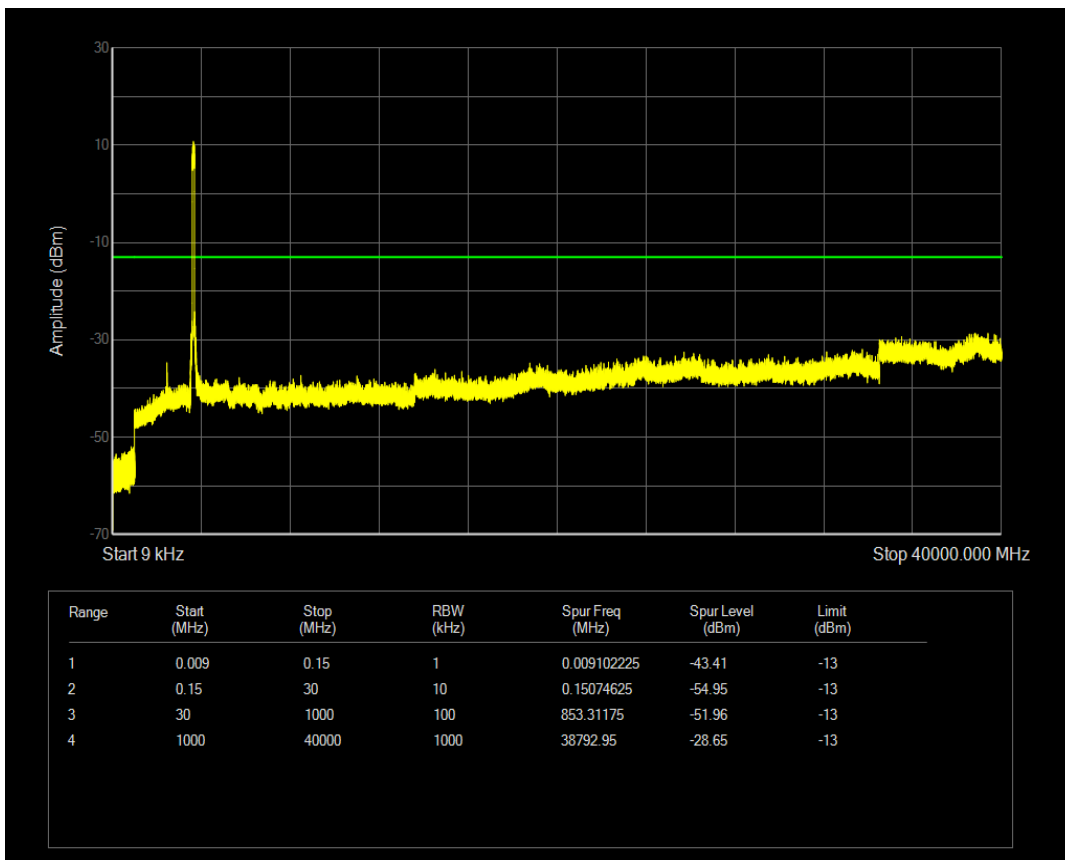

n77(3550-3700) SCS=30kHz CP_QPSK BW=10MHz Channel=637000 RB=1@0