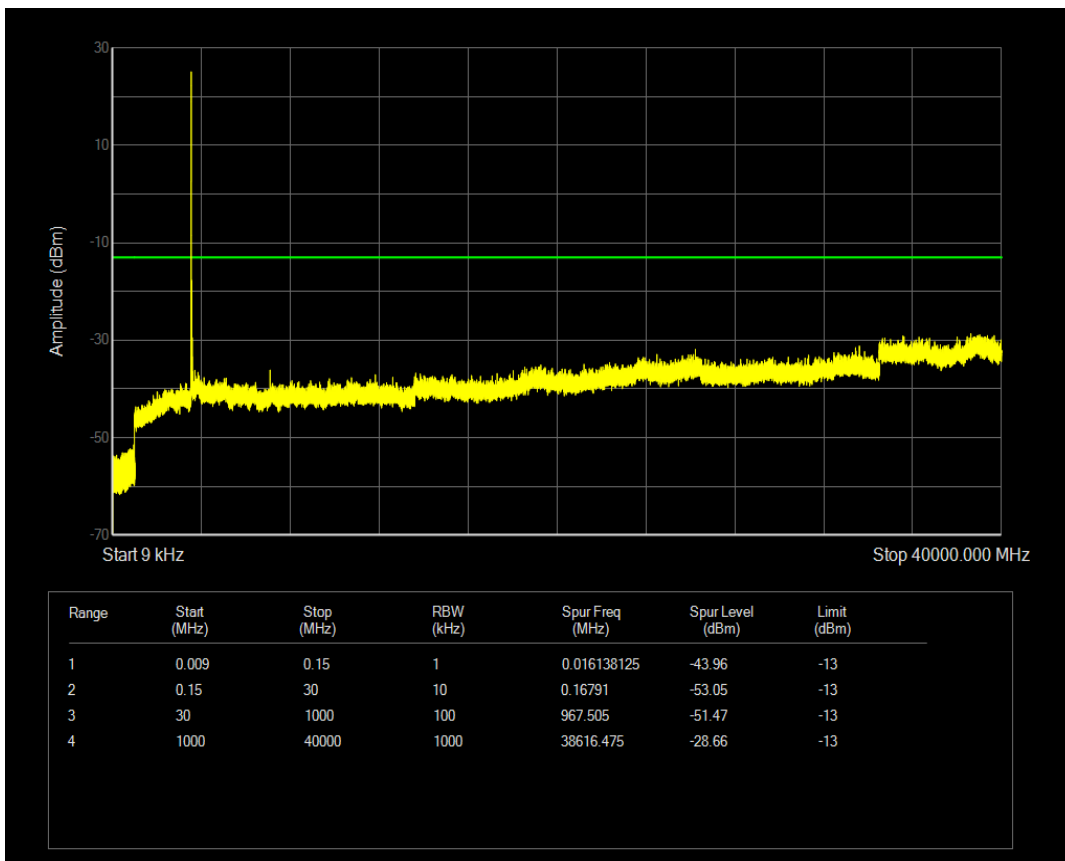

n77(3550-3700) SCS=30kHz CP_QPSK BW=50MHz Channel=638334 RB=1@132