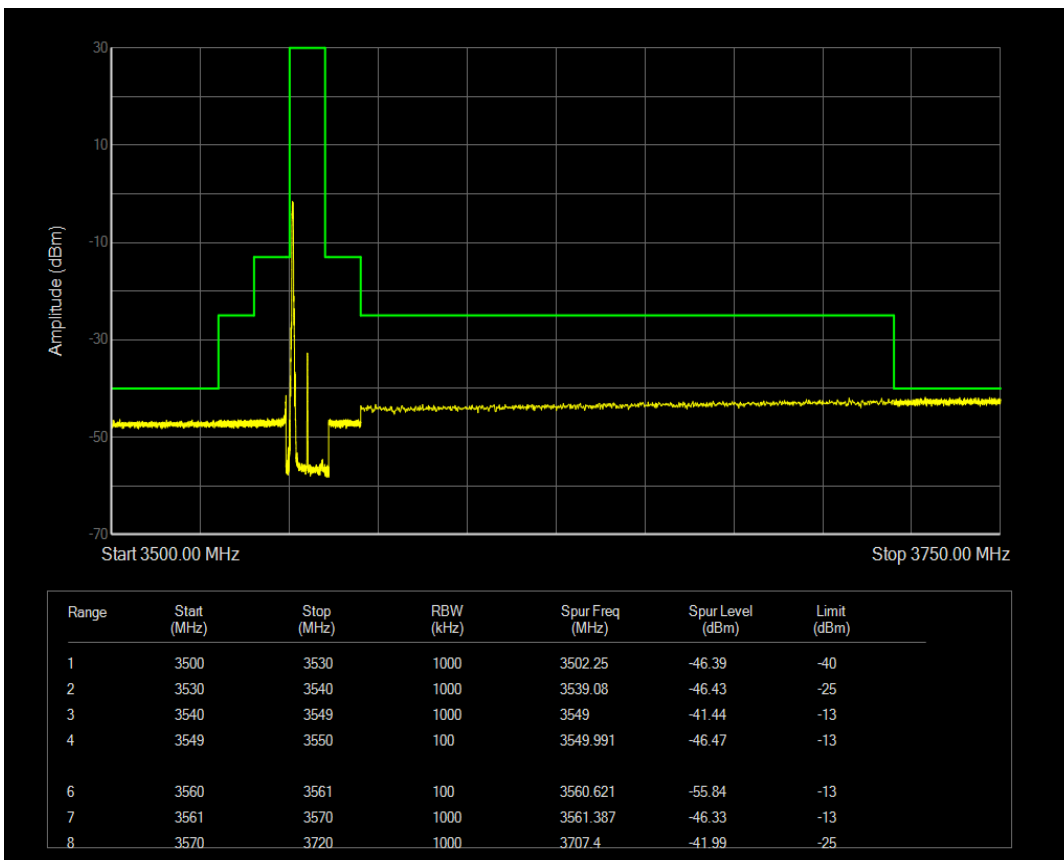

n77(3550-3700) SCS=30kHz CP_QPSK BW=10MHz Channel=637000 RB=24@0