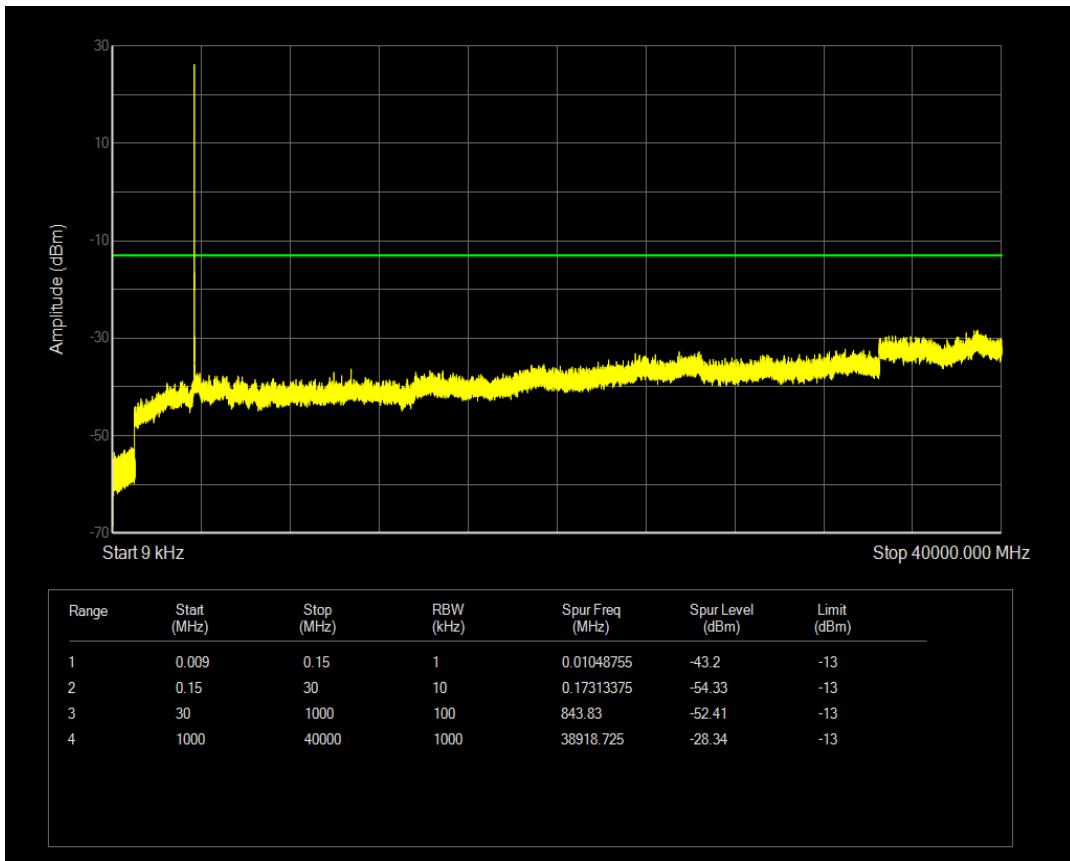

n77(3550-3700) SCS=30kHz CP_QPSK BW=10MHz Channel=637000 RB=24@0