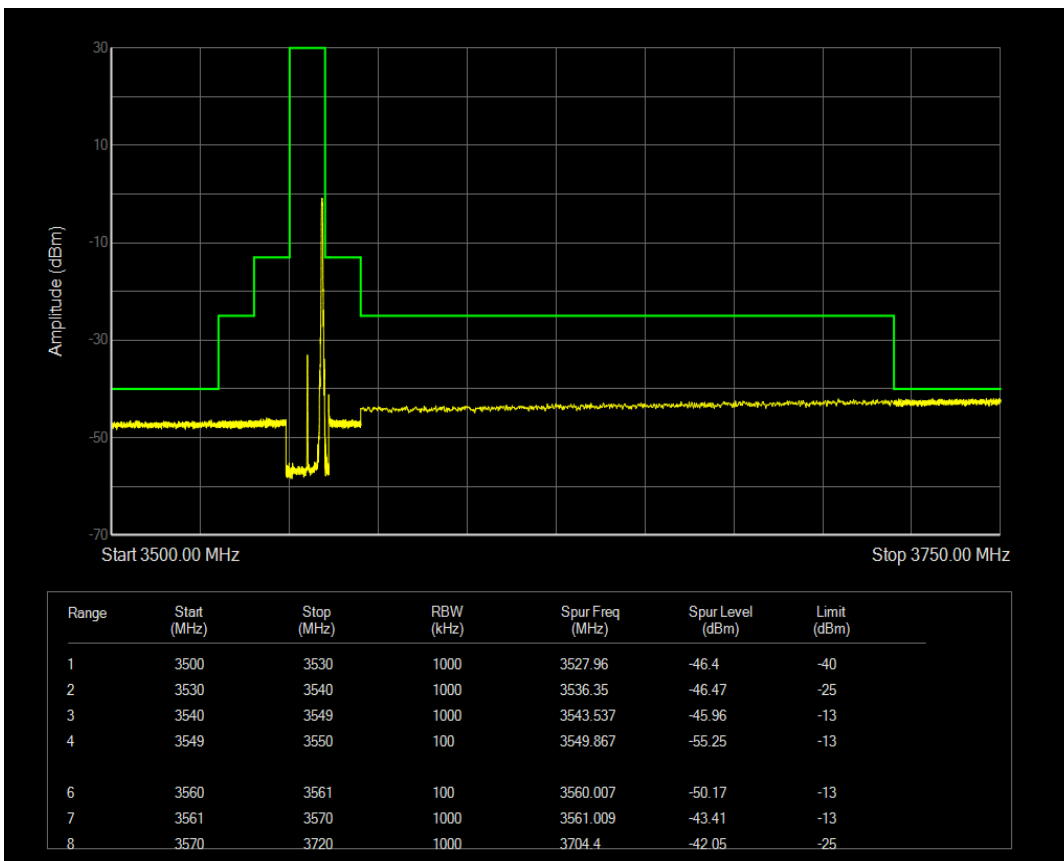

n77(3550-3700) SCS=30kHz CP_QPSK BW=10MHz Channel=637000 RB=1@0