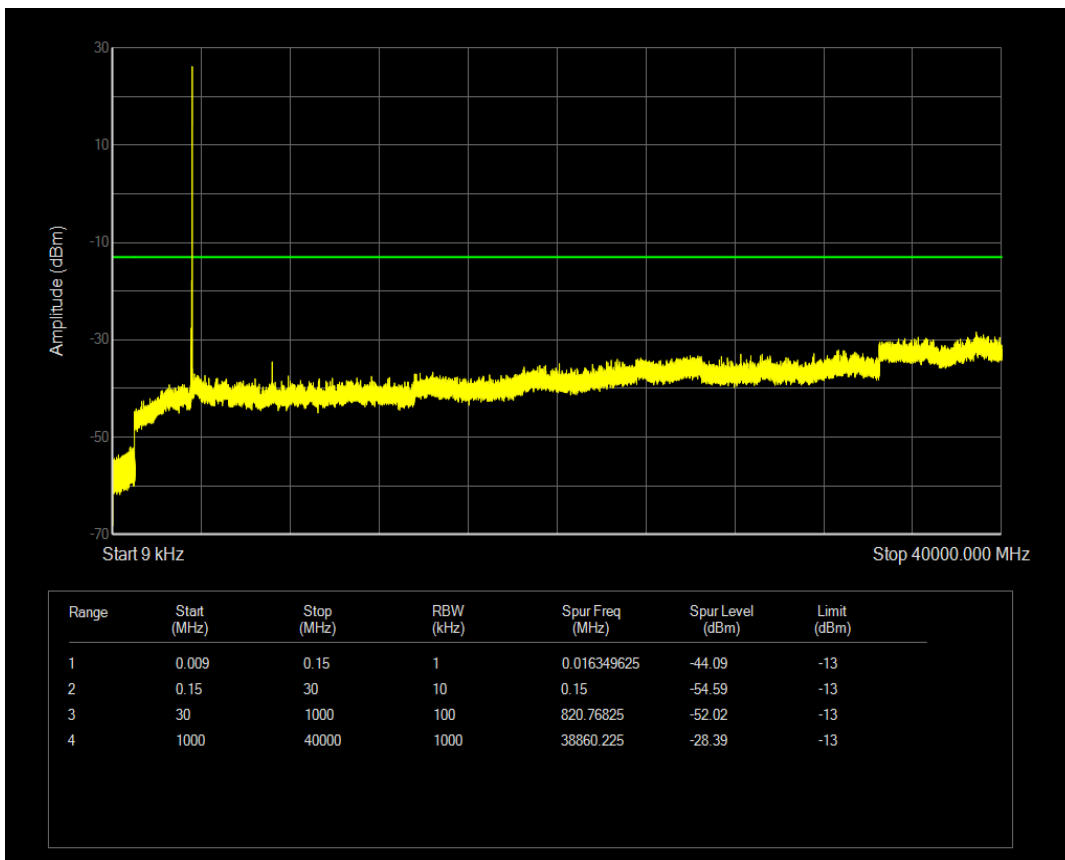

n77(3550-3700) SCS=30kHz CP_QPSK BW=50MHz Channel=638334 RB=133@0