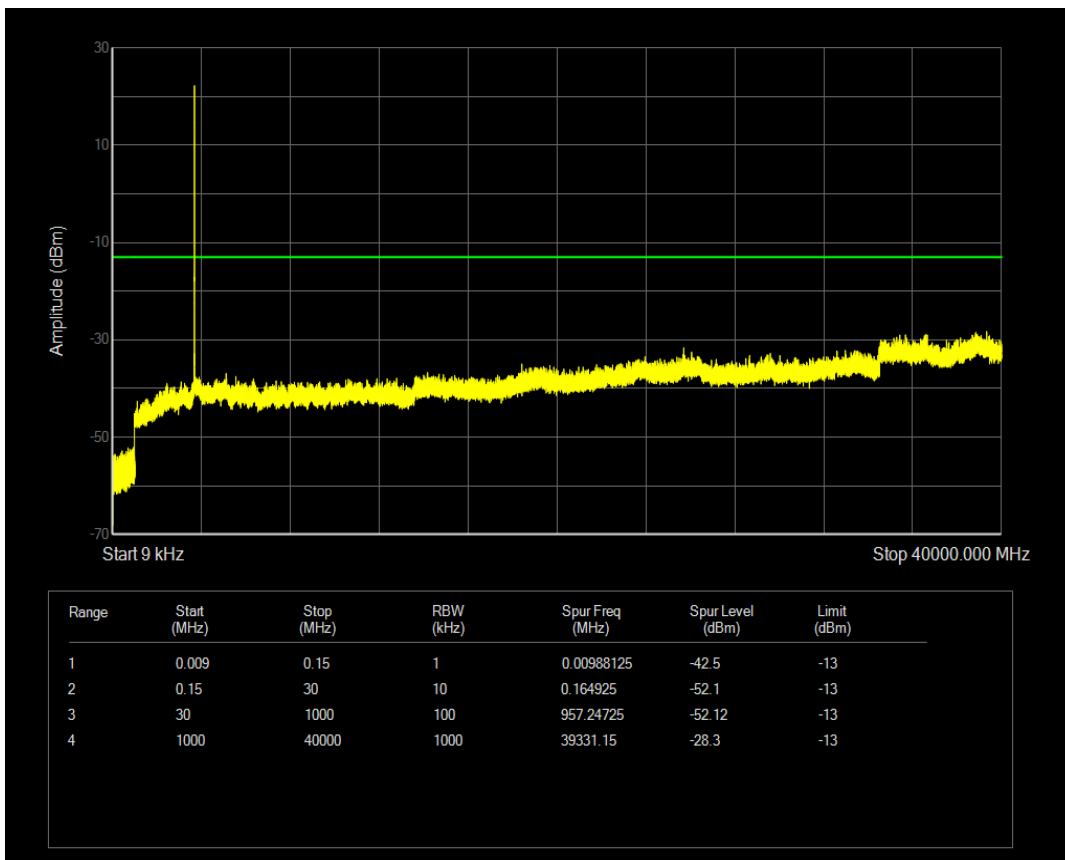

n77(3550-3700) SCS=30kHz CP_QPSK BW=10MHz Channel=646332 RB=24@0