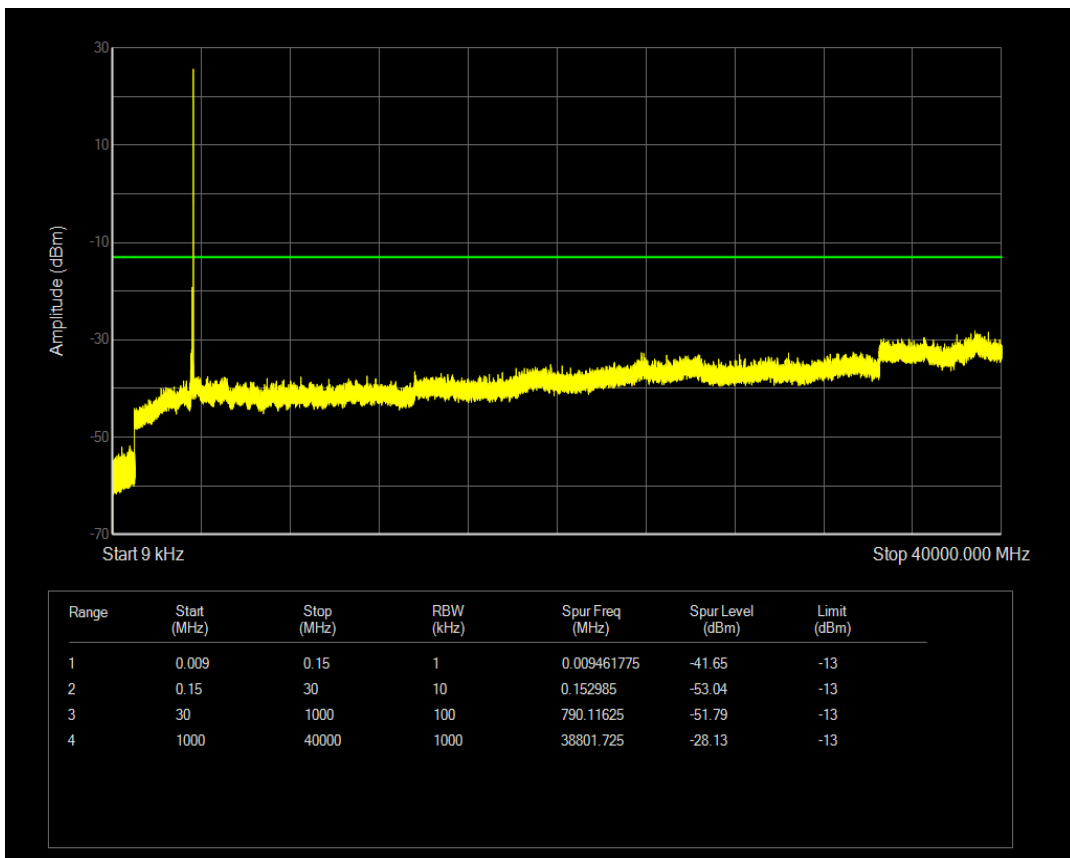

n77(3550-3700) SCS=30kHz CP_QPSK BW=100MHz Channel=640000 RB=273@0