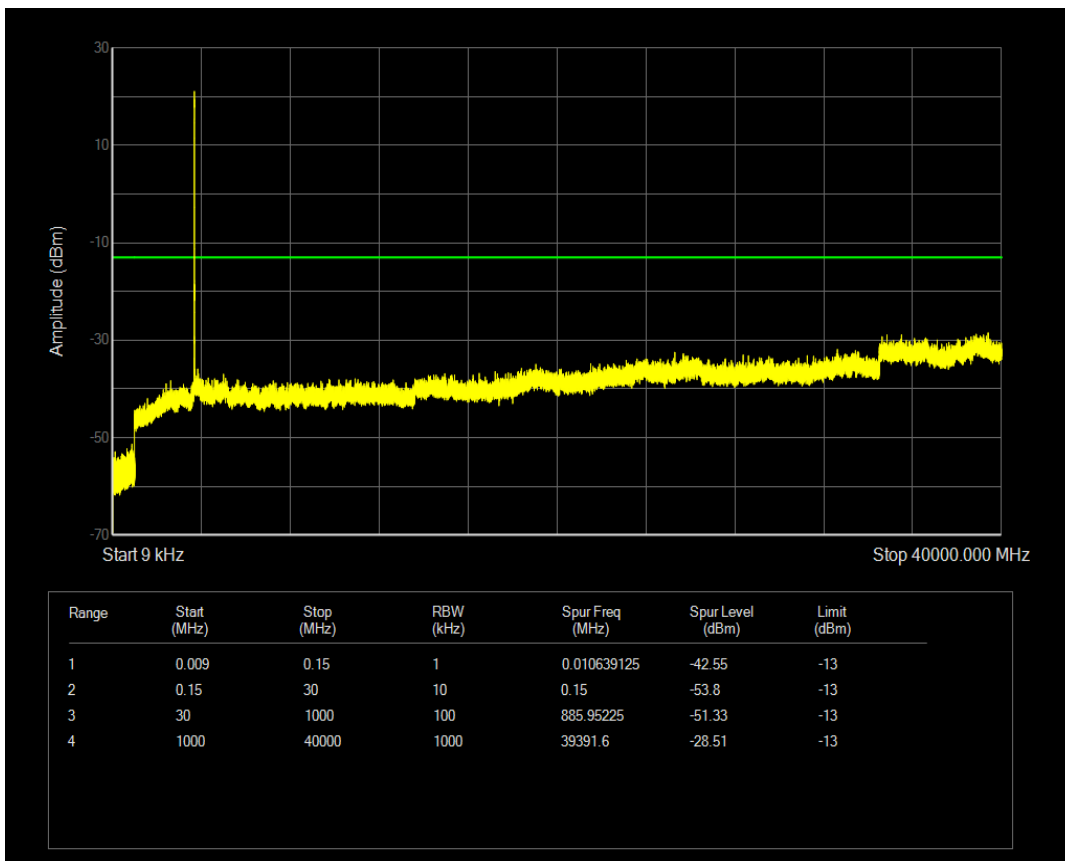

n77(3550-3700) SCS=30kHz CP_QPSK BW=50MHz Channel=645000 RB=133@0