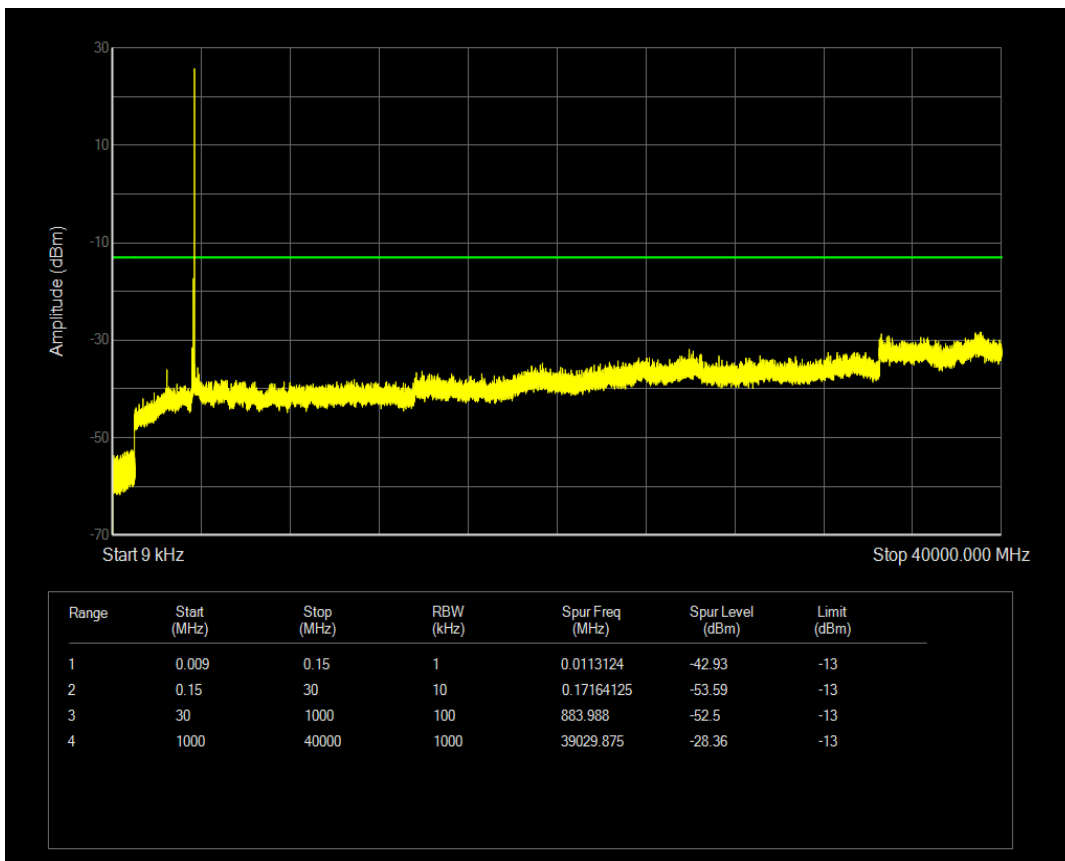

n77(3550-3700) SCS=30kHz CP_QPSK BW=100MHz Channel=643332 RB=273@0