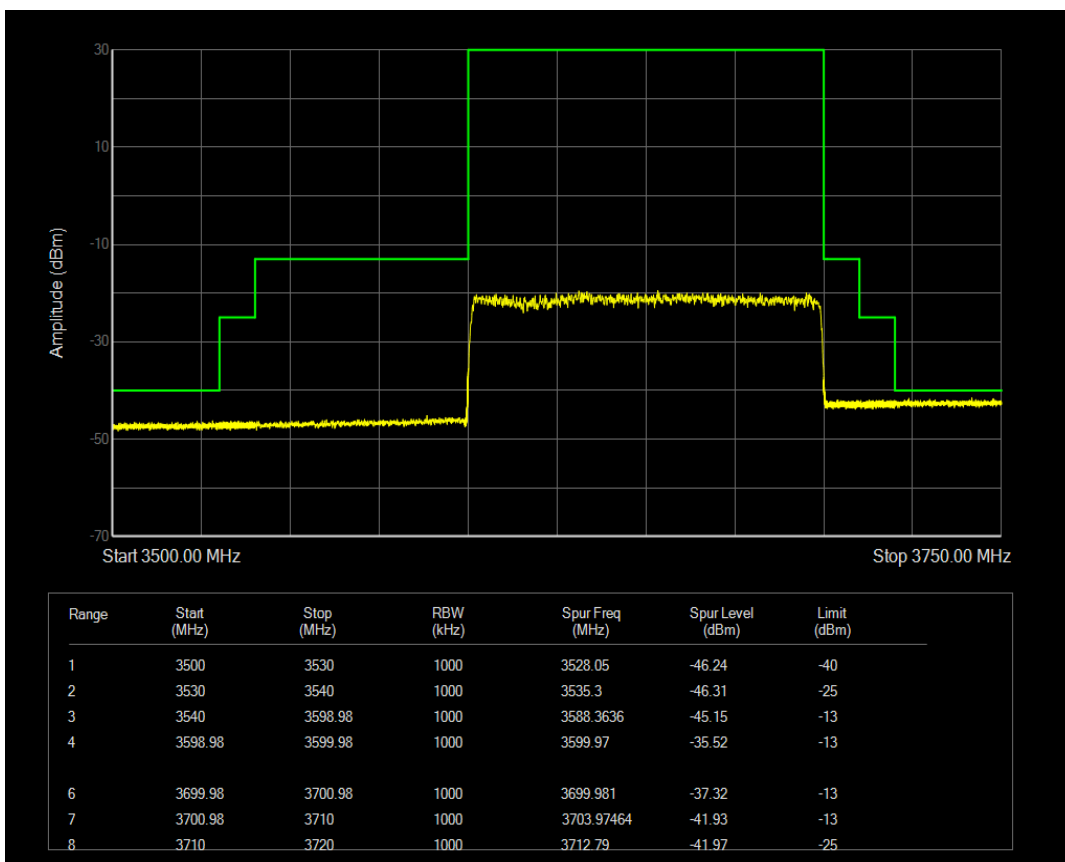

**n77(3550-3700) SCS=30kHz CP\_QPSK BW=100MHz Channel=643332 RB=1@0**

**n77(3550-3700) SCS=30kHz CP\_QPSK BW=100MHz Channel=643332 RB=1@272**

**n77(3550-3700) SCS=30kHz CP\_QPSK BW=100MHz Channel=643332 RB=273@0**

**n77(3550-3700) SCS=30kHz CP\_QPSK BW=10MHz Channel=637000 RB=1@23**

**n77(3550-3700) SCS=30kHz CP\_QPSK BW=10MHz Channel=637000 RB=1@0**

**n77(3550-3700) SCS=30kHz CP\_QPSK BW=10MHz Channel=637000 RB=24@0**