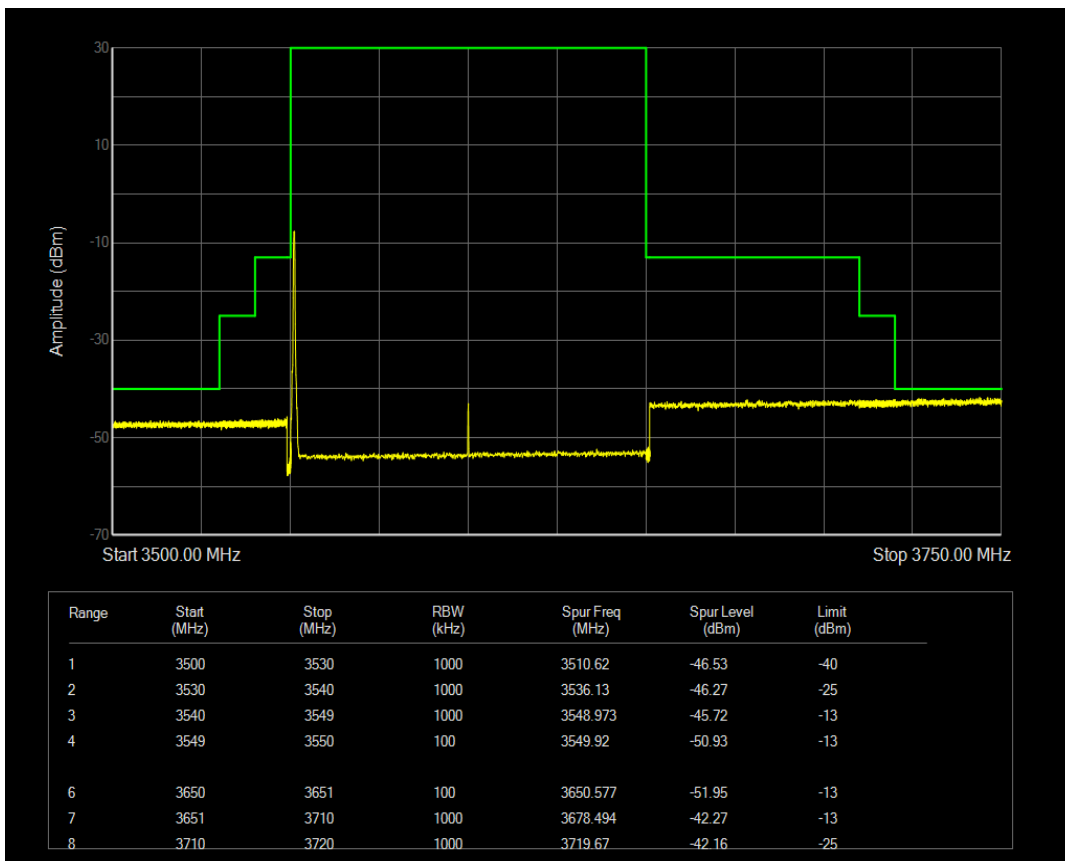

n77(3550-3700) SCS=30kHz CP_QPSK BW=100MHz Channel=640000 RB=273@0