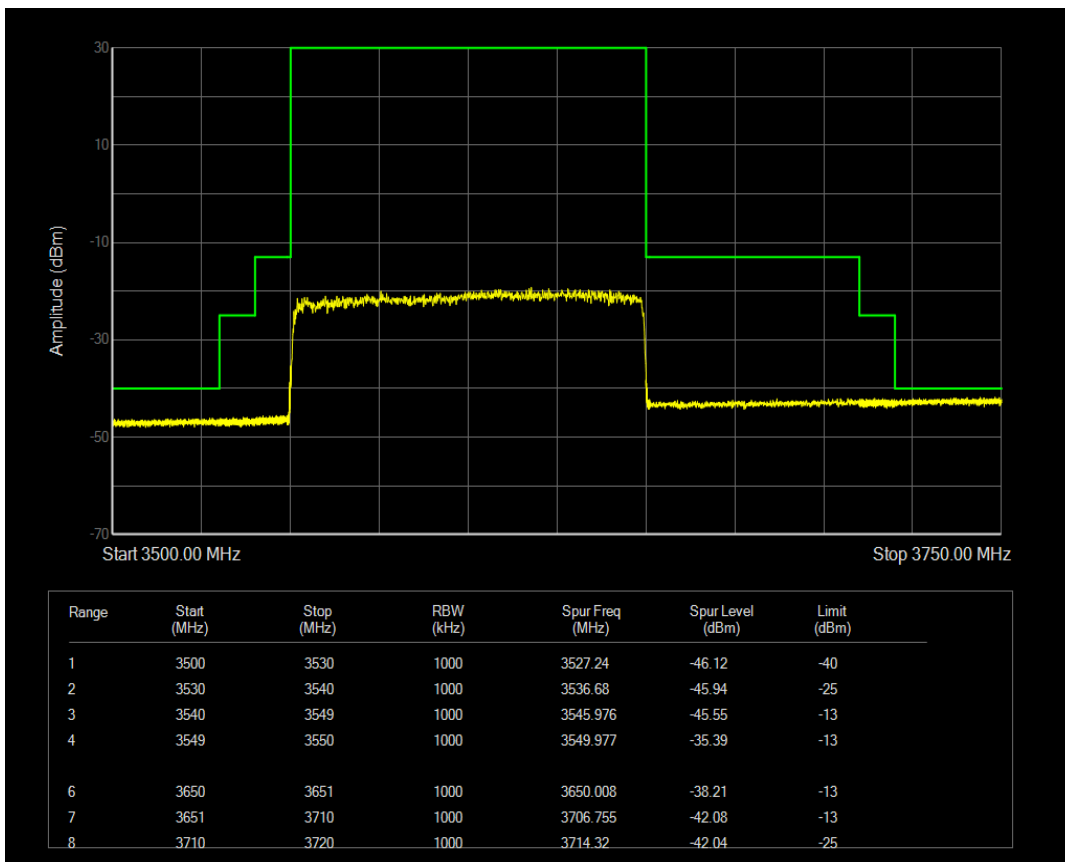

n77(3550-3700) SCS=30kHz CP_QPSK BW=100MHz Channel=640000 RB=1@272