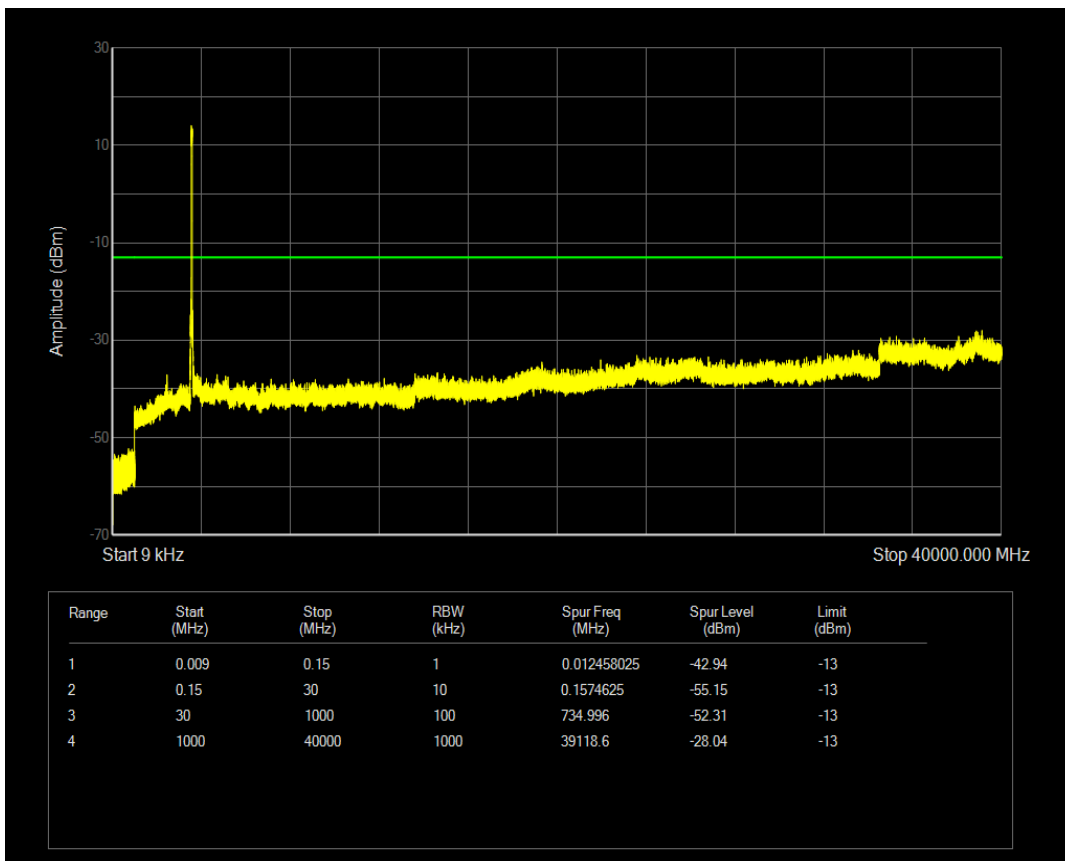

n77(3550-3700) SCS=30kHz CP_QPSK BW=10MHz Channel=646332 RB=1@23