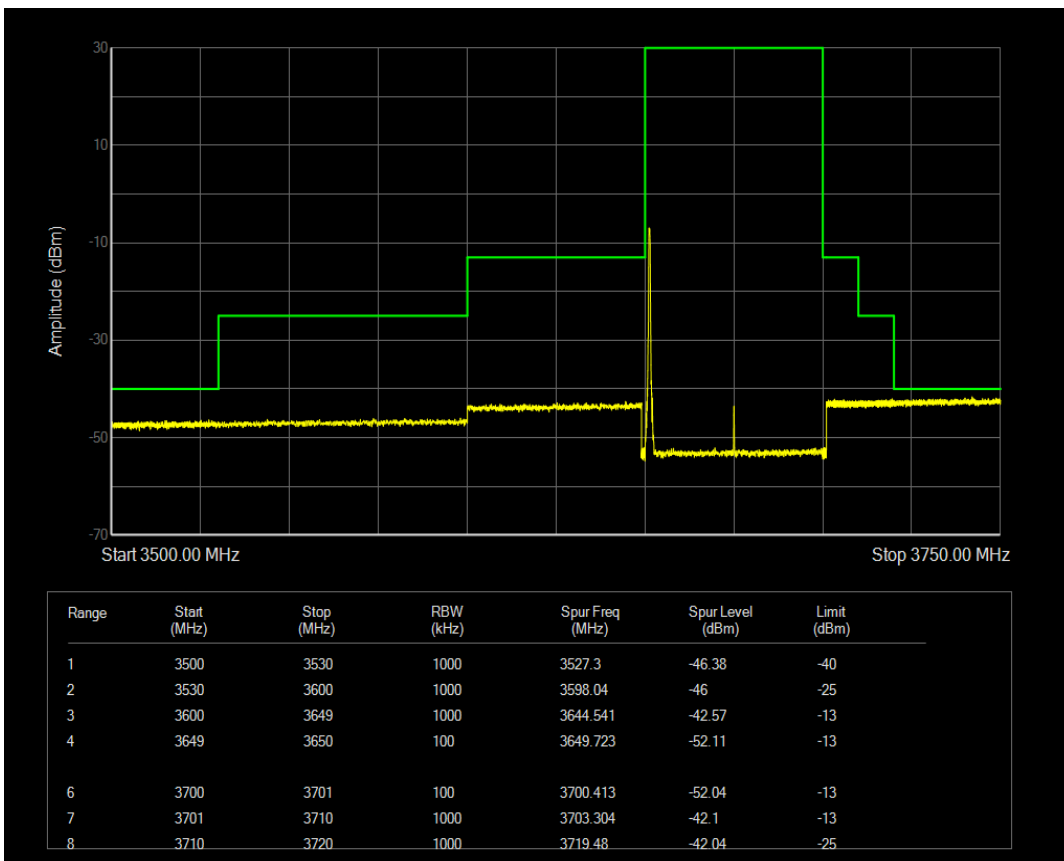

n77(3550-3700) SCS=30kHz CP_QPSK BW=50MHz Channel=645000 RB=1 @132