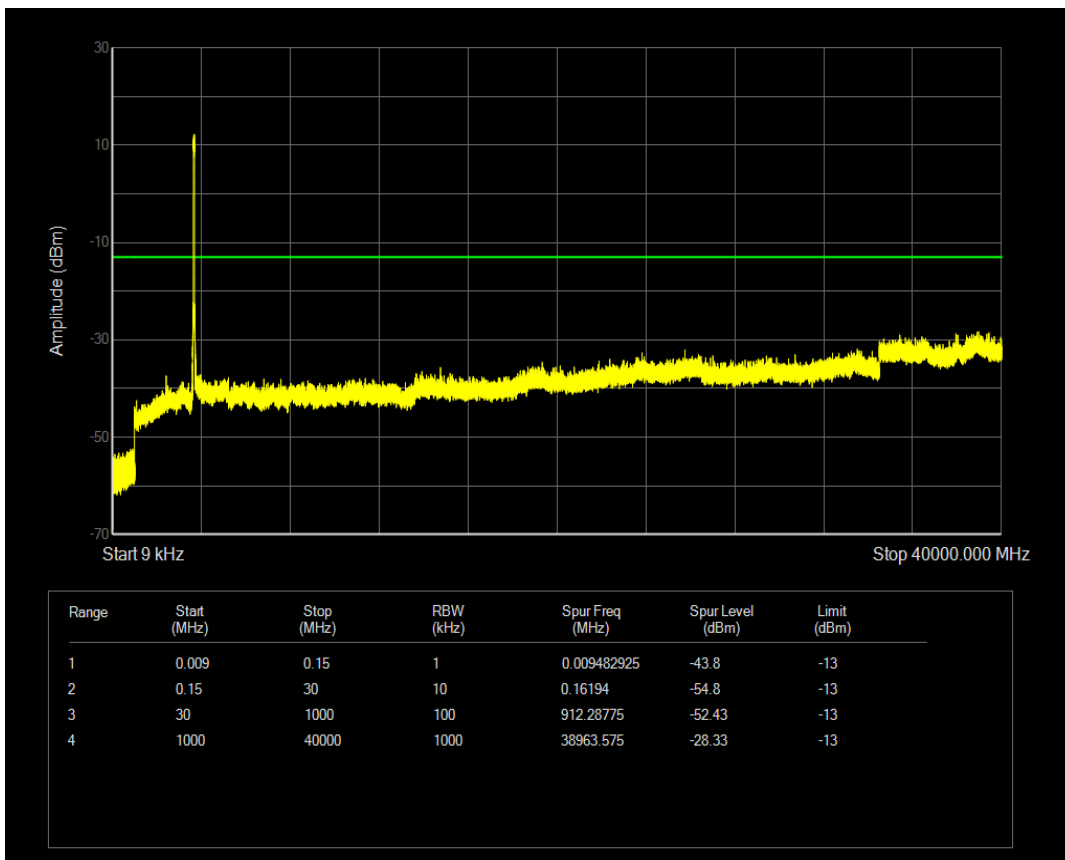

n77(3550-3700) SCS=30kHz CP_QPSK BW=50MHz Channel=645000 RB=1@132