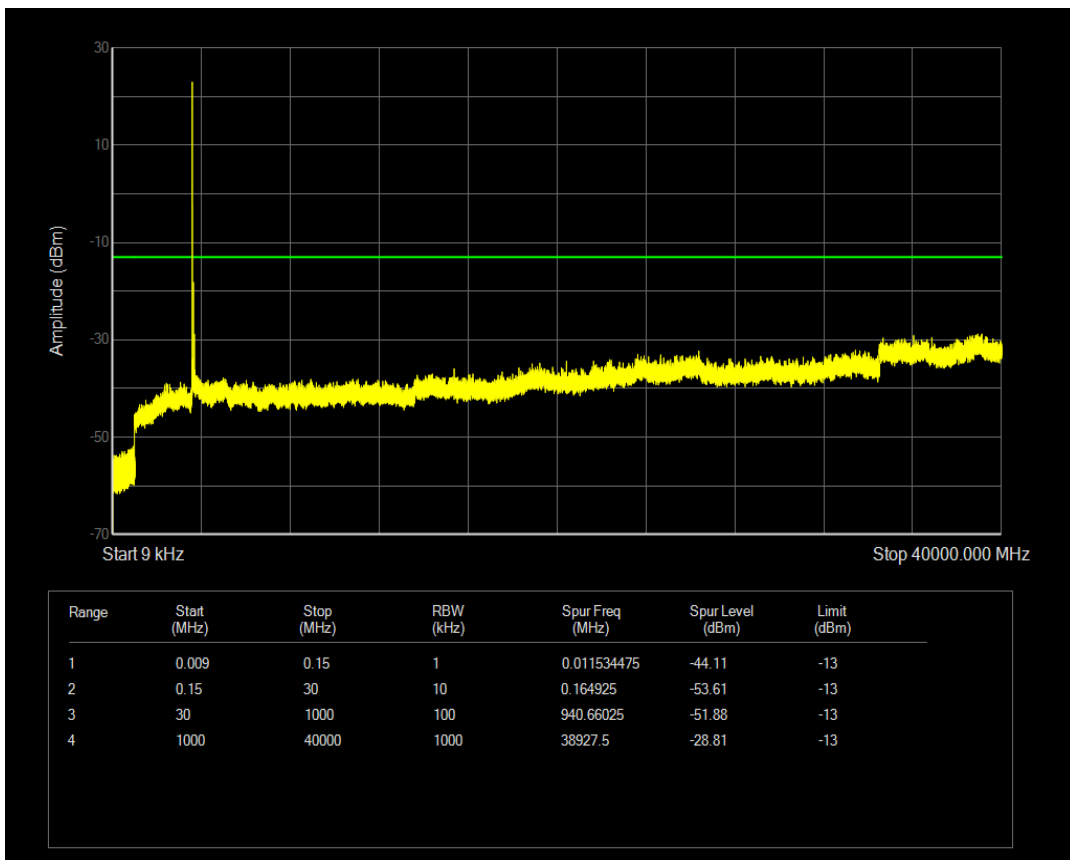

n77(3550-3700) SCS=30kHz CP_QPSK BW=100MHz Channel=643332 RB=1 @272