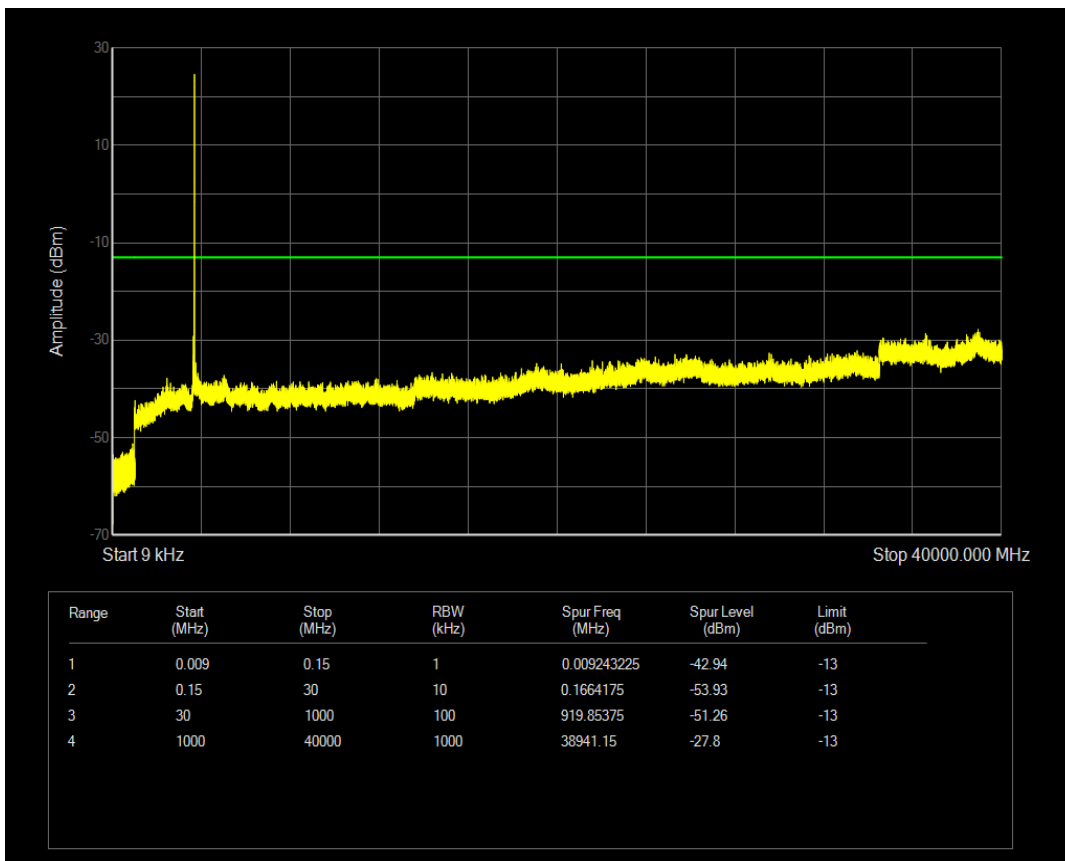

n77(3550-3700) SCS=30kHz CP_QPSK BW=50MHz Channel=645000 RB=1@0