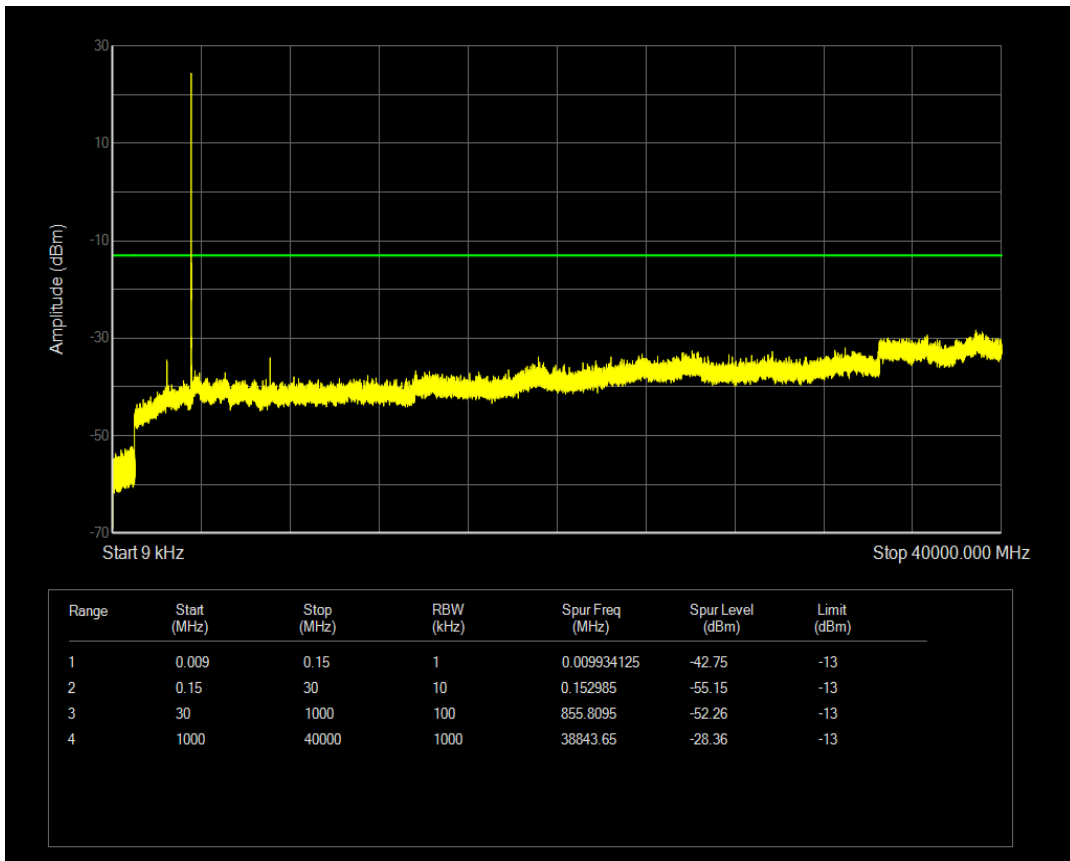

n77(3550-3700) SCS=30kHz CP_QPSK BW=10MHz Channel=637000 RB=1@23