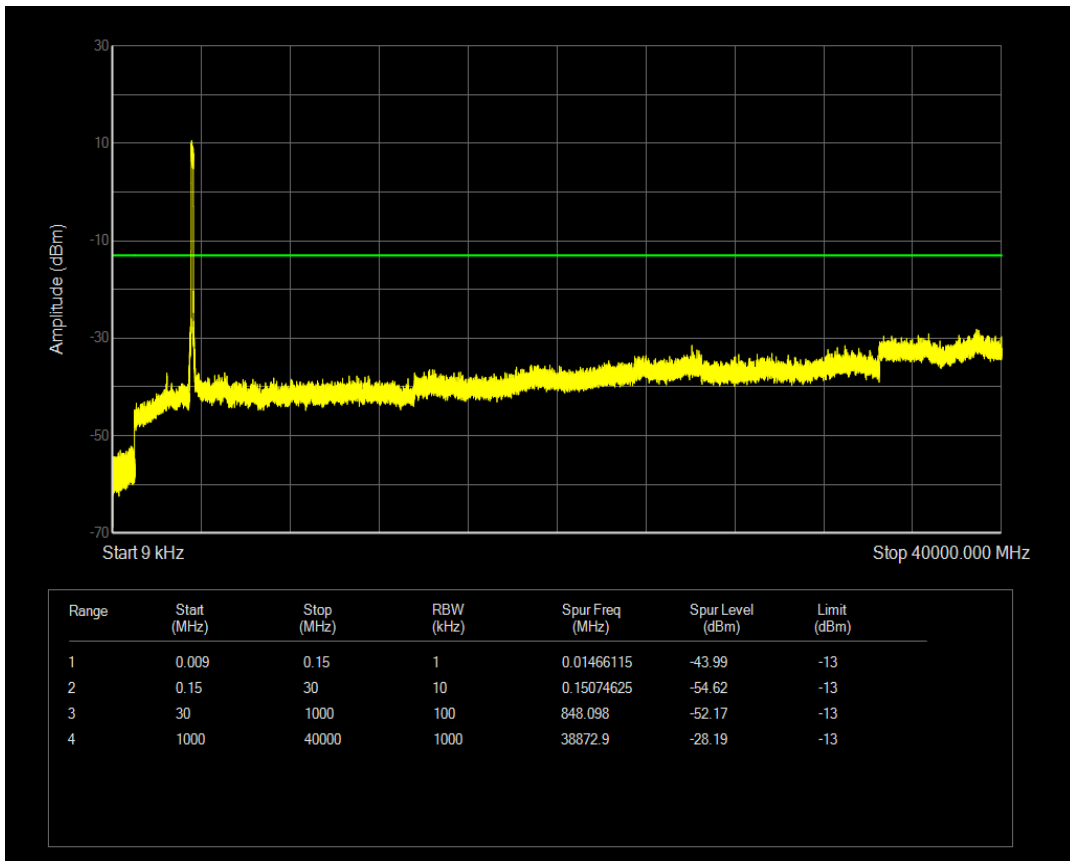

**n77(3550-3700) SCS=30kHz CP\_QPSK BW=100MHz Channel=640000 RB=1@0**

**n77(3550-3700) SCS=30kHz CP\_QPSK BW=100MHz Channel=640000 RB=1@272**

**n77(3550-3700) SCS=30kHz CP\_QPSK BW=100MHz Channel=640000 RB=273@0**