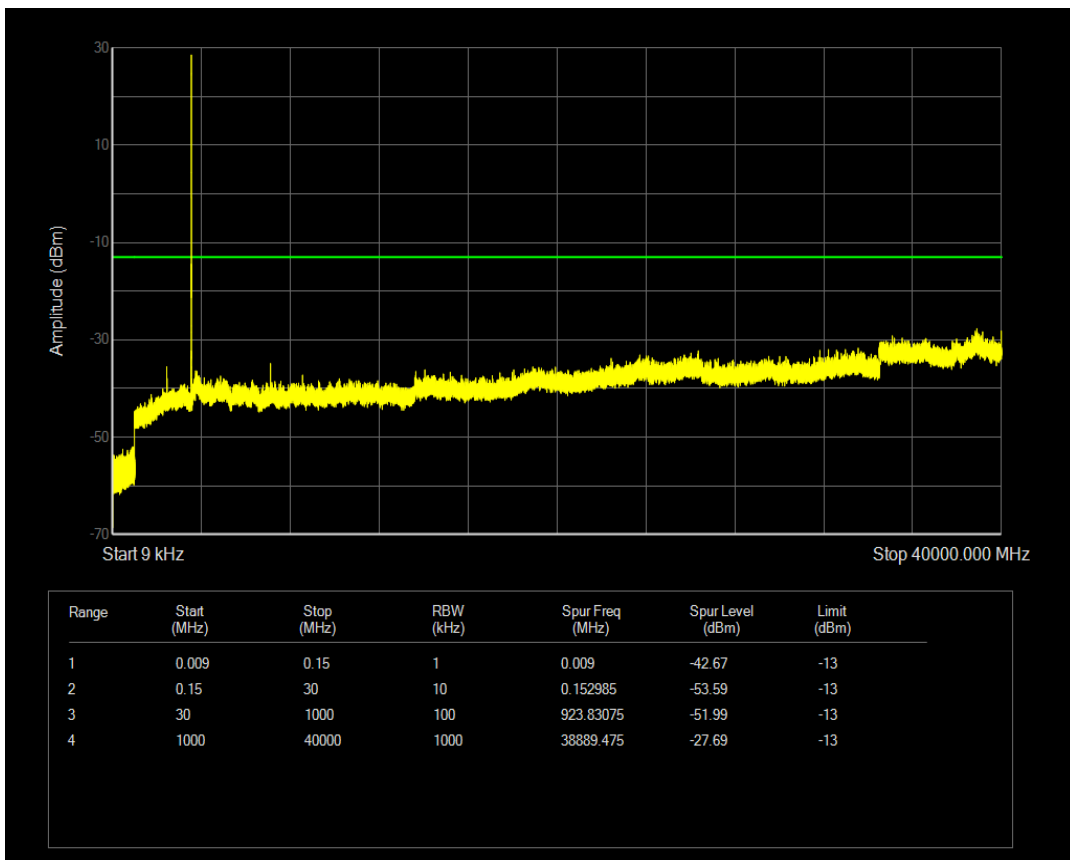

n77(3550-3700) SCS=30kHz CP_QPSK BW=10MHz Channel=646332 RB=1@0