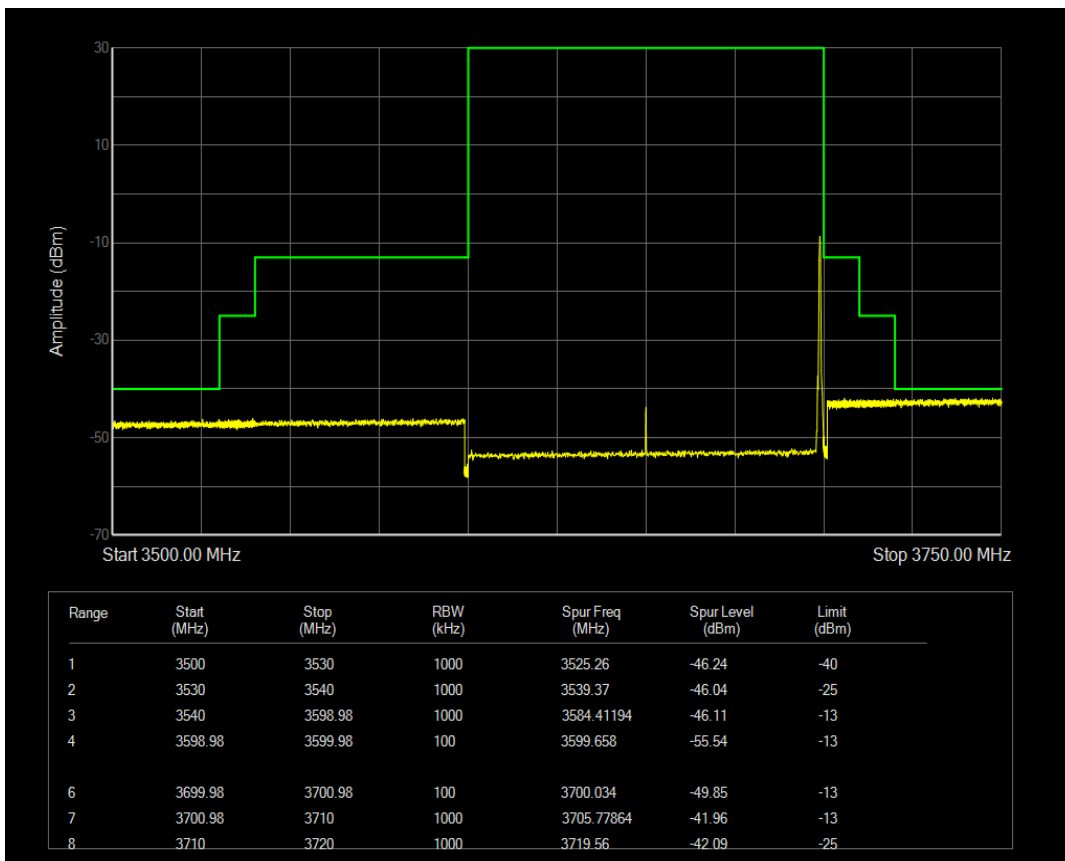

n77(3550-3700) SCS=30kHz CP_QPSK BW=100MHz Channel=643332 RB=273@0