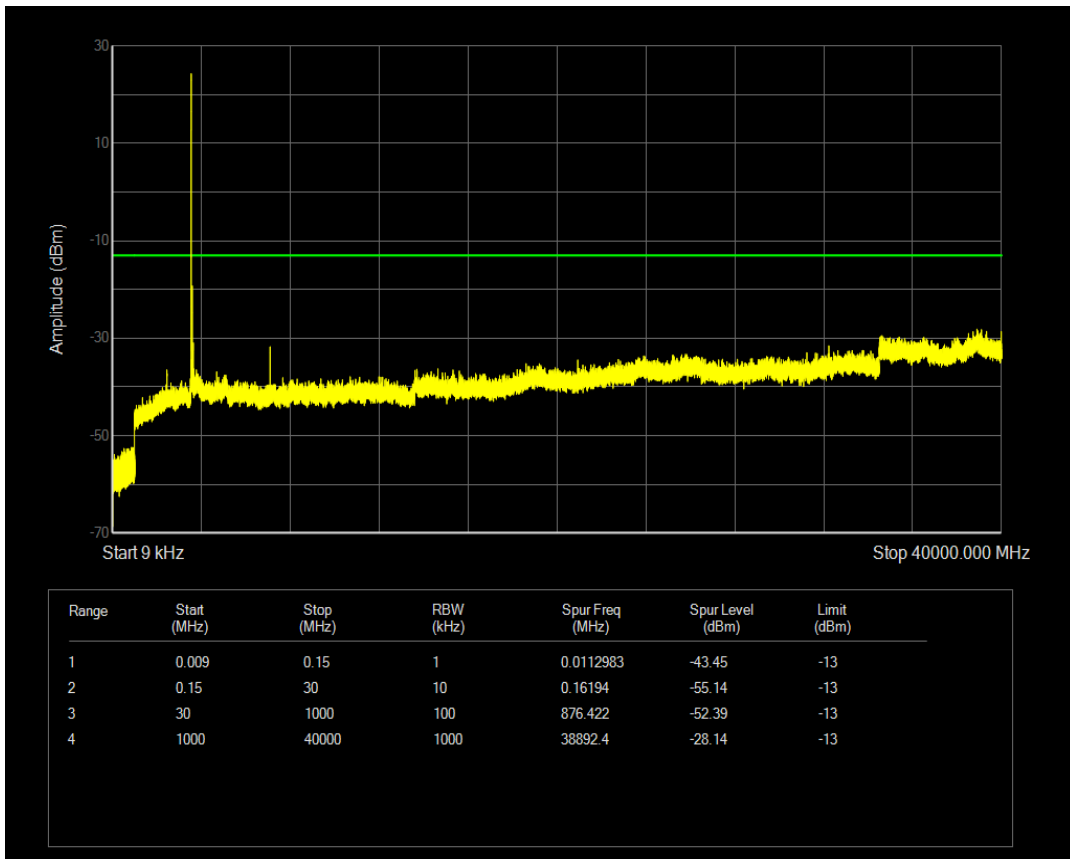

n77(3550-3700) SCS=30kHz CP_QPSK BW=100MHz Channel=640000 RB=1@272