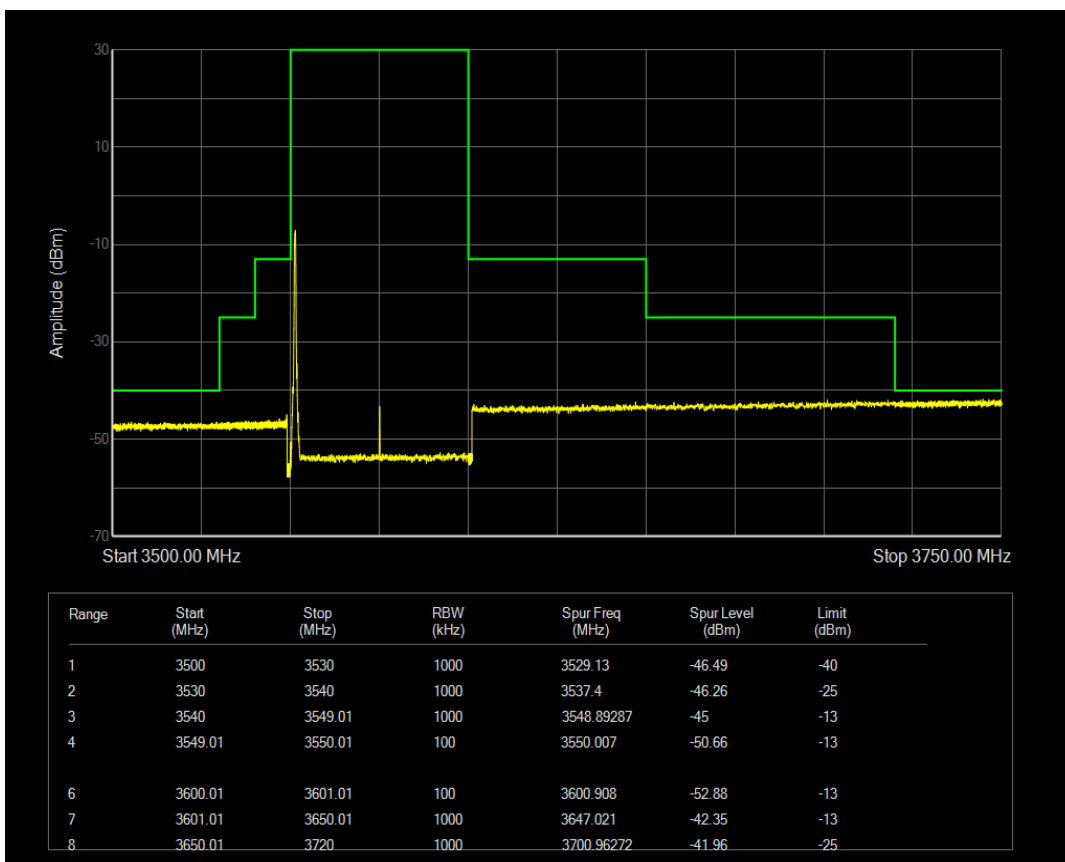

n77(3550-3700) SCS=30kHz CP_QPSK BW=50MHz Channel=638334 RB=1@132