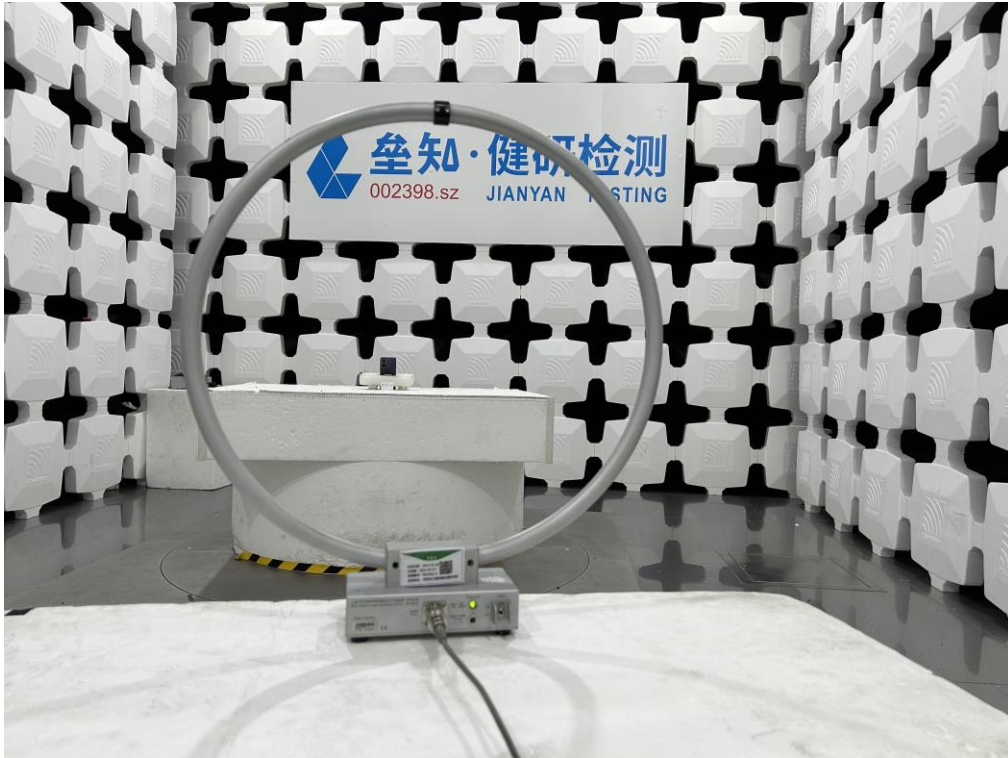

NFC Setup Photos

Radiated Spurious Emission
9KHz ~ 30MHz

30MHz ~ 1GHz

-----End-----