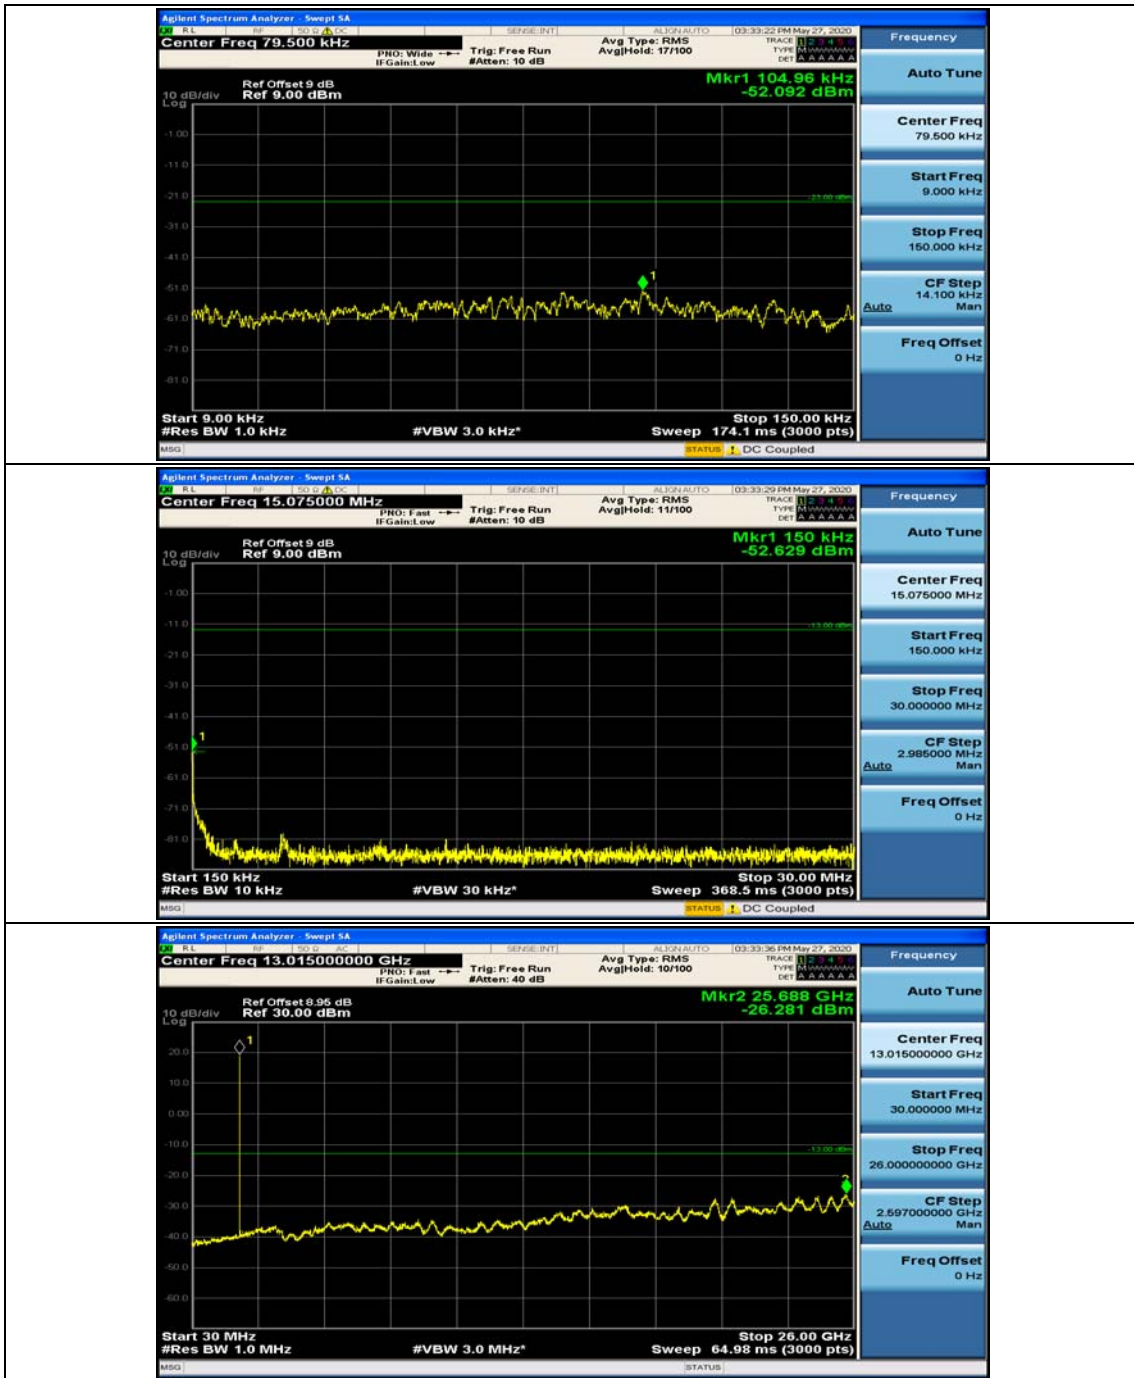

### Channel Bandwidth: 5 MHz

**Channel Bandwidth: 10 MHz**

**Channel Bandwidth: 15 MHz**