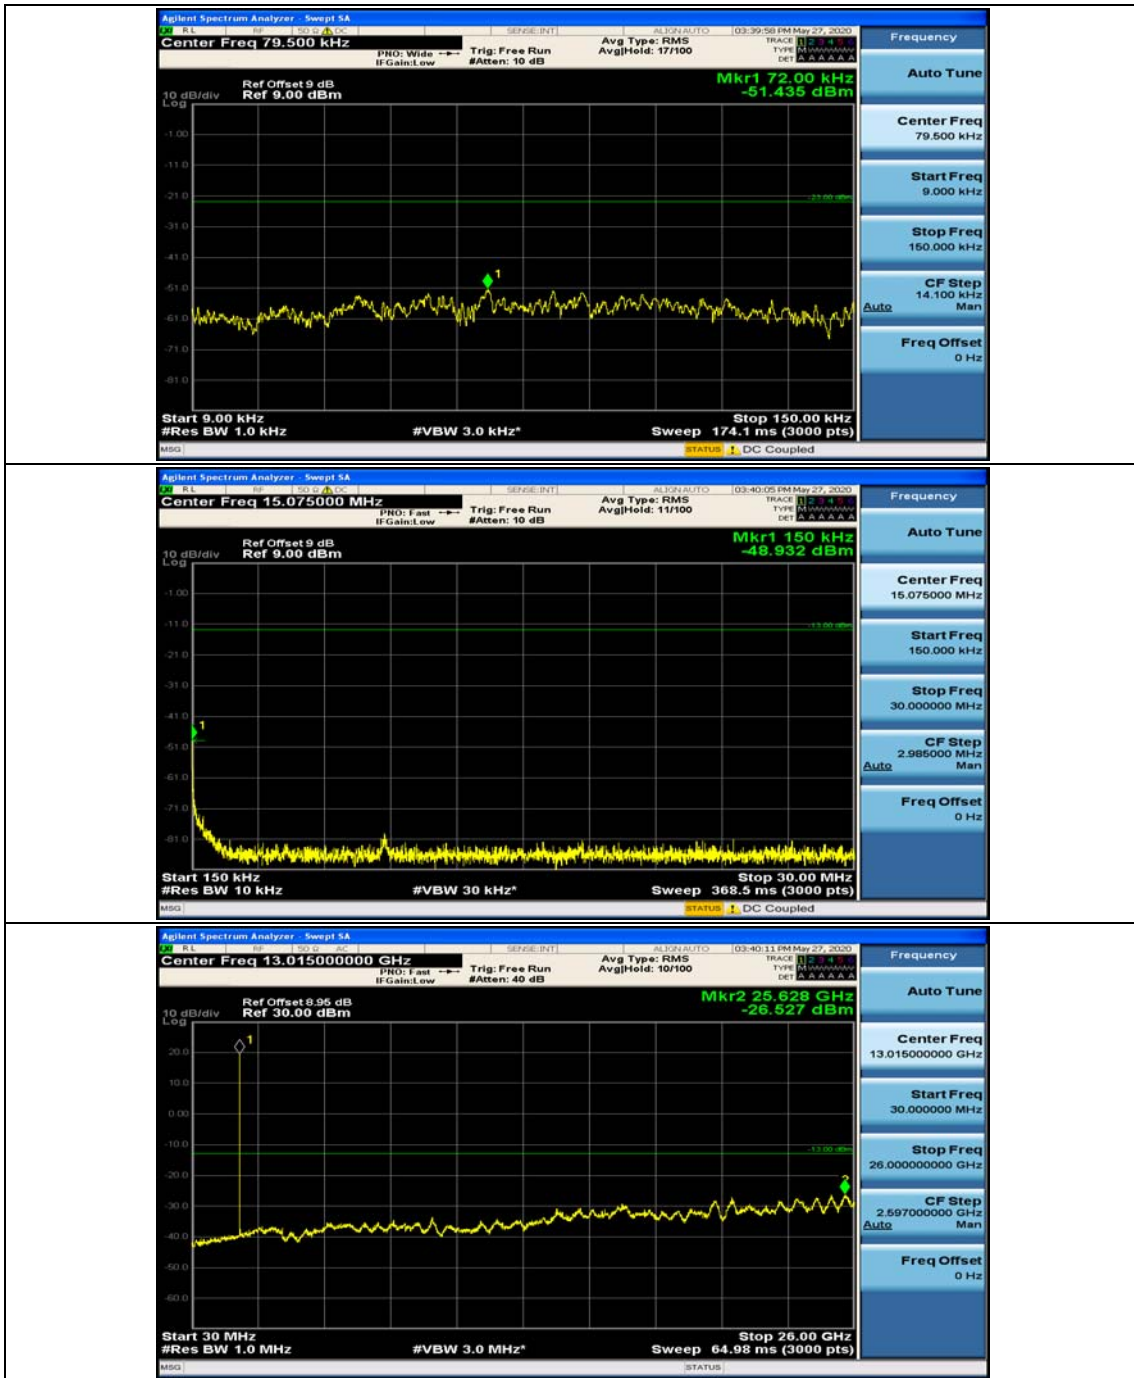

### Channel Bandwidth: 5 MHz

**Channel Bandwidth: 10 MHz**

**Channel Bandwidth: 15 MHz**