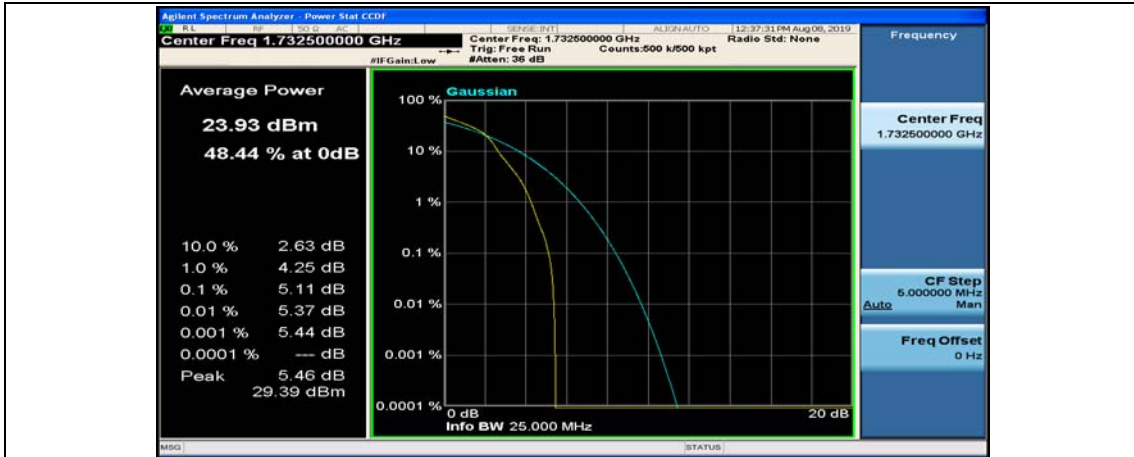

(Channel Bandwidth:15 MHz)_MCH_16QAM_1RB#74