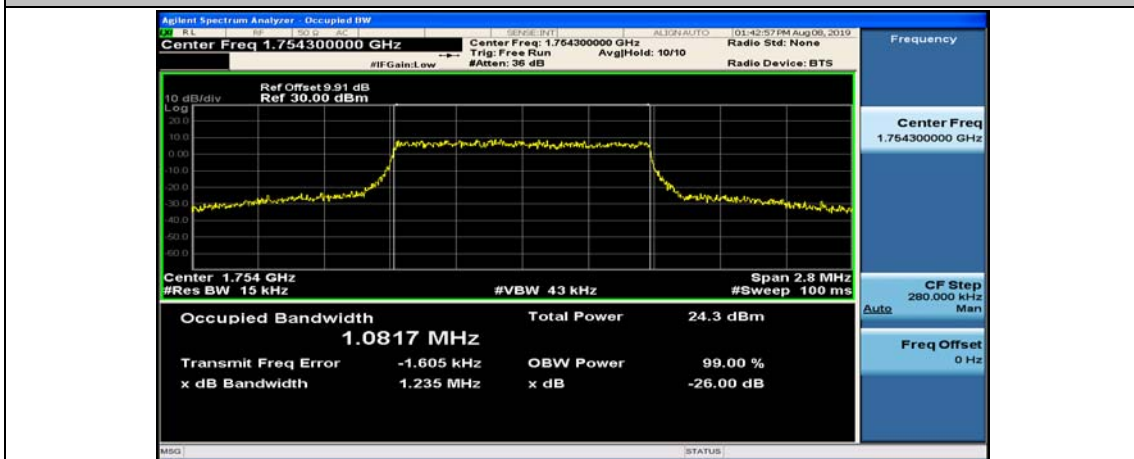

Channel Bandwidth: 20 MHz

Channel Bandwidth: 20 MHz						
Modulation	Channel	RB Configuration		Occupied Bandwidth (MHz)	26dB Bandwidth (MHz)	Verdict
		Size	Offset			
QPSK	LCH	100	0	17.869	18.65	PASS
	MCH	100	0	17.889	18.67	PASS
	HCH	100	0	17.834	18.70	PASS
16QAM	LCH	100	0	17.883	18.58	PASS
	MCH	100	0	17.885	18.64	PASS
	HCH	100	0	17.826	18.63	PASS

Test Graphs

Channel Bandwidth: 1.4 MHz

(Channel Bandwidth: 1.4 MHz)_LCH_16QAM_6RB#0

(Channel Bandwidth: 1.4 MHz)_MCH_16QAM_6RB#0

(Channel Bandwidth: 1.4 MHz)_HCH_16QAM_6RB#0

Channel Bandwidth: 3 MHz