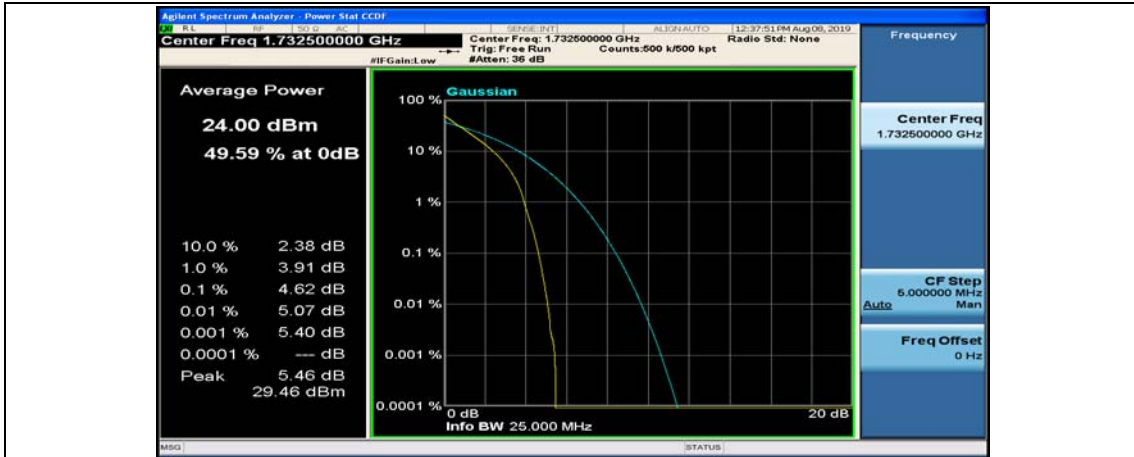

(Channel Bandwidth:15 MHz)_MCH_QPSK_1RB#37

(Channel Bandwidth:15 MHz)_MCH_QPSK_1RB#74

(Channel Bandwidth:15 MHz)_MCH_QPSK_37RB#0

(Channel Bandwidth:15 MHz)_MCH_QPSK_37RB#18

(Channel Bandwidth:15 MHz)_MCH_QPSK_37RB#38