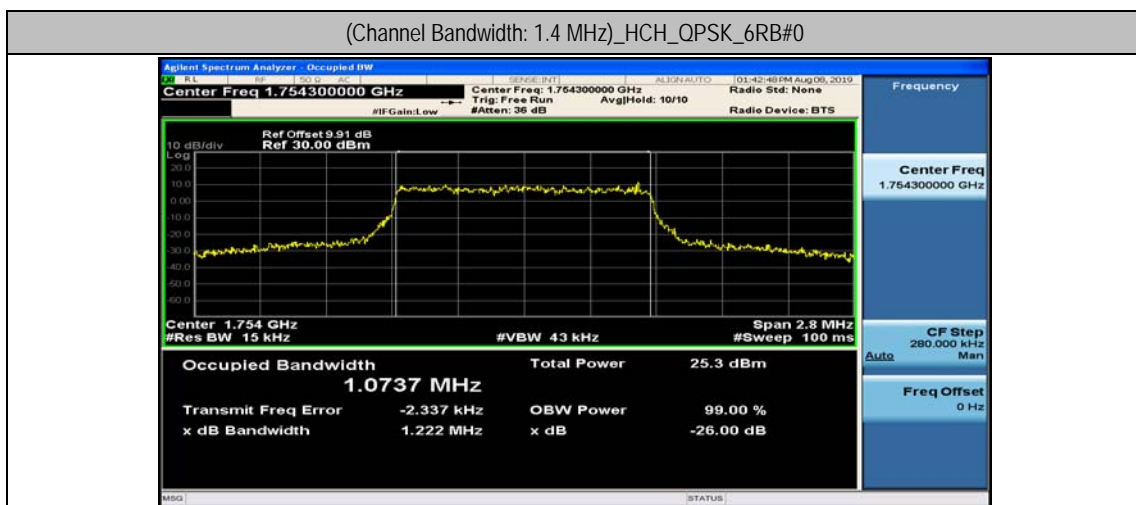

Test Graphs

Channel Bandwidth: 1.4 MHz