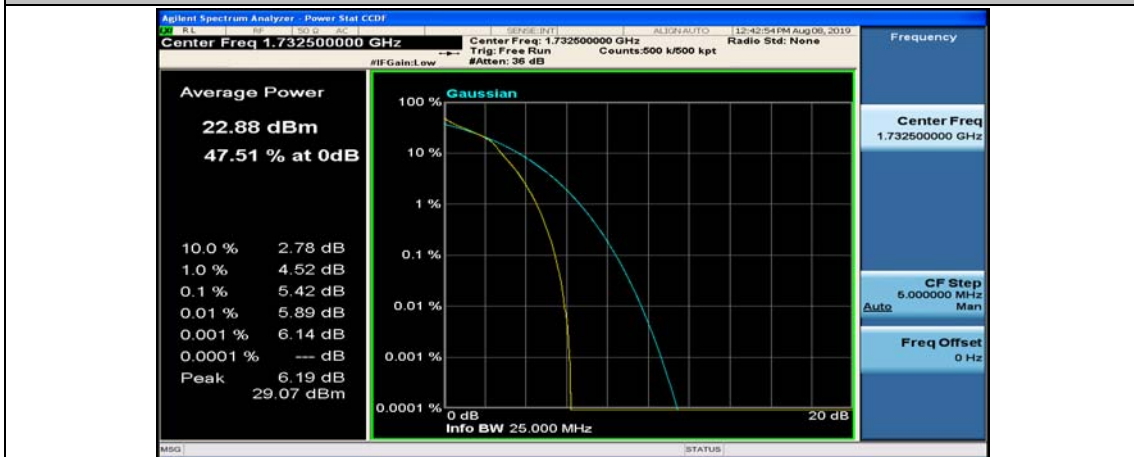

(Channel Bandwidth:20 MHz)_MCH_16QAM_50RB#25