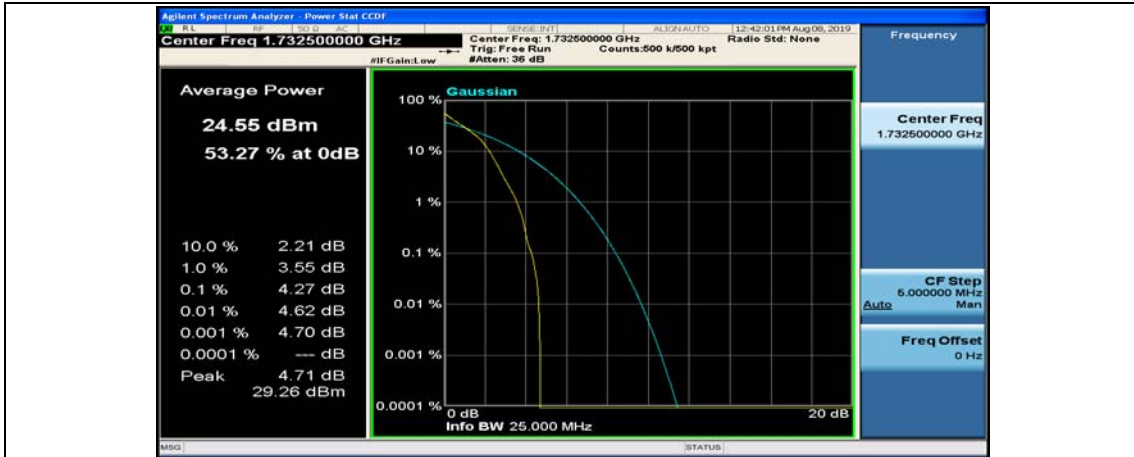

(Channel Bandwidth:20 MHz)_LCH_QPSK_50RB#50

(Channel Bandwidth:20 MHz)_LCH_QPSK_100RB#0

(Channel Bandwidth:20 MHz)_MCH_QPSK_1RB#0

(Channel Bandwidth:20 MHz)_MCH_QPSK_1RB#49

(Channel Bandwidth:20 MHz)_MCH_QPSK_1RB#99