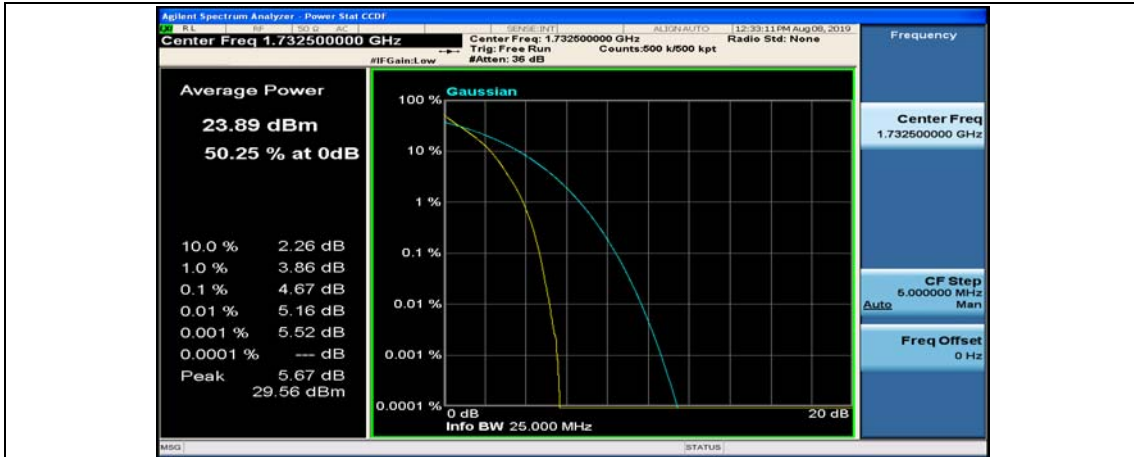

Channel Bandwidth: 10 MHz_MCH_QPSK_1RB#0

Channel Bandwidth: 10 MHz_MCH_QPSK_1RB#24

Channel Bandwidth: 10 MHz_MCH_QPSK_1RB#49

Channel Bandwidth: 10 MHz_LCH_16QAM_1RB#0

Channel Bandwidth: 10 MHz_LCH_16QAM_1RB#24