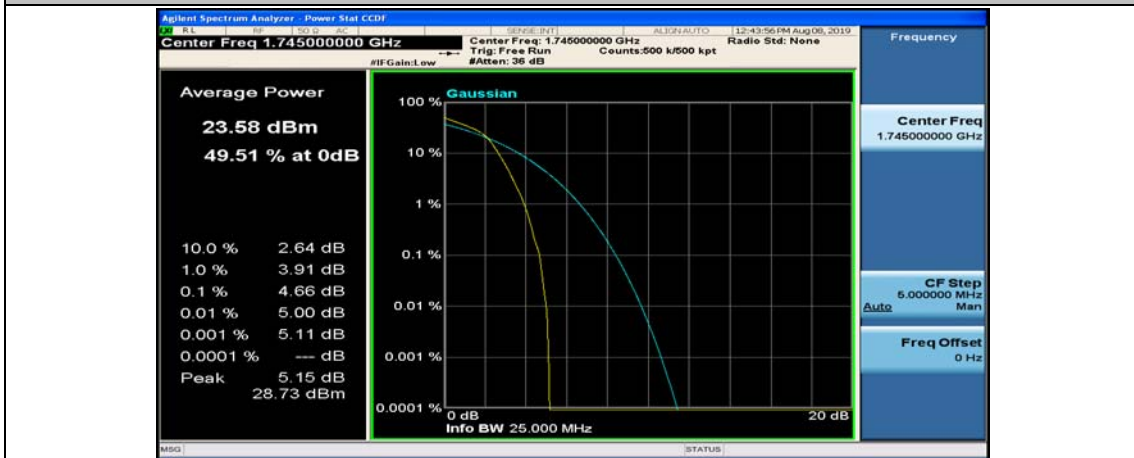

(Channel Bandwidth:20 MHz)_HCH_16QAM_1RB#99