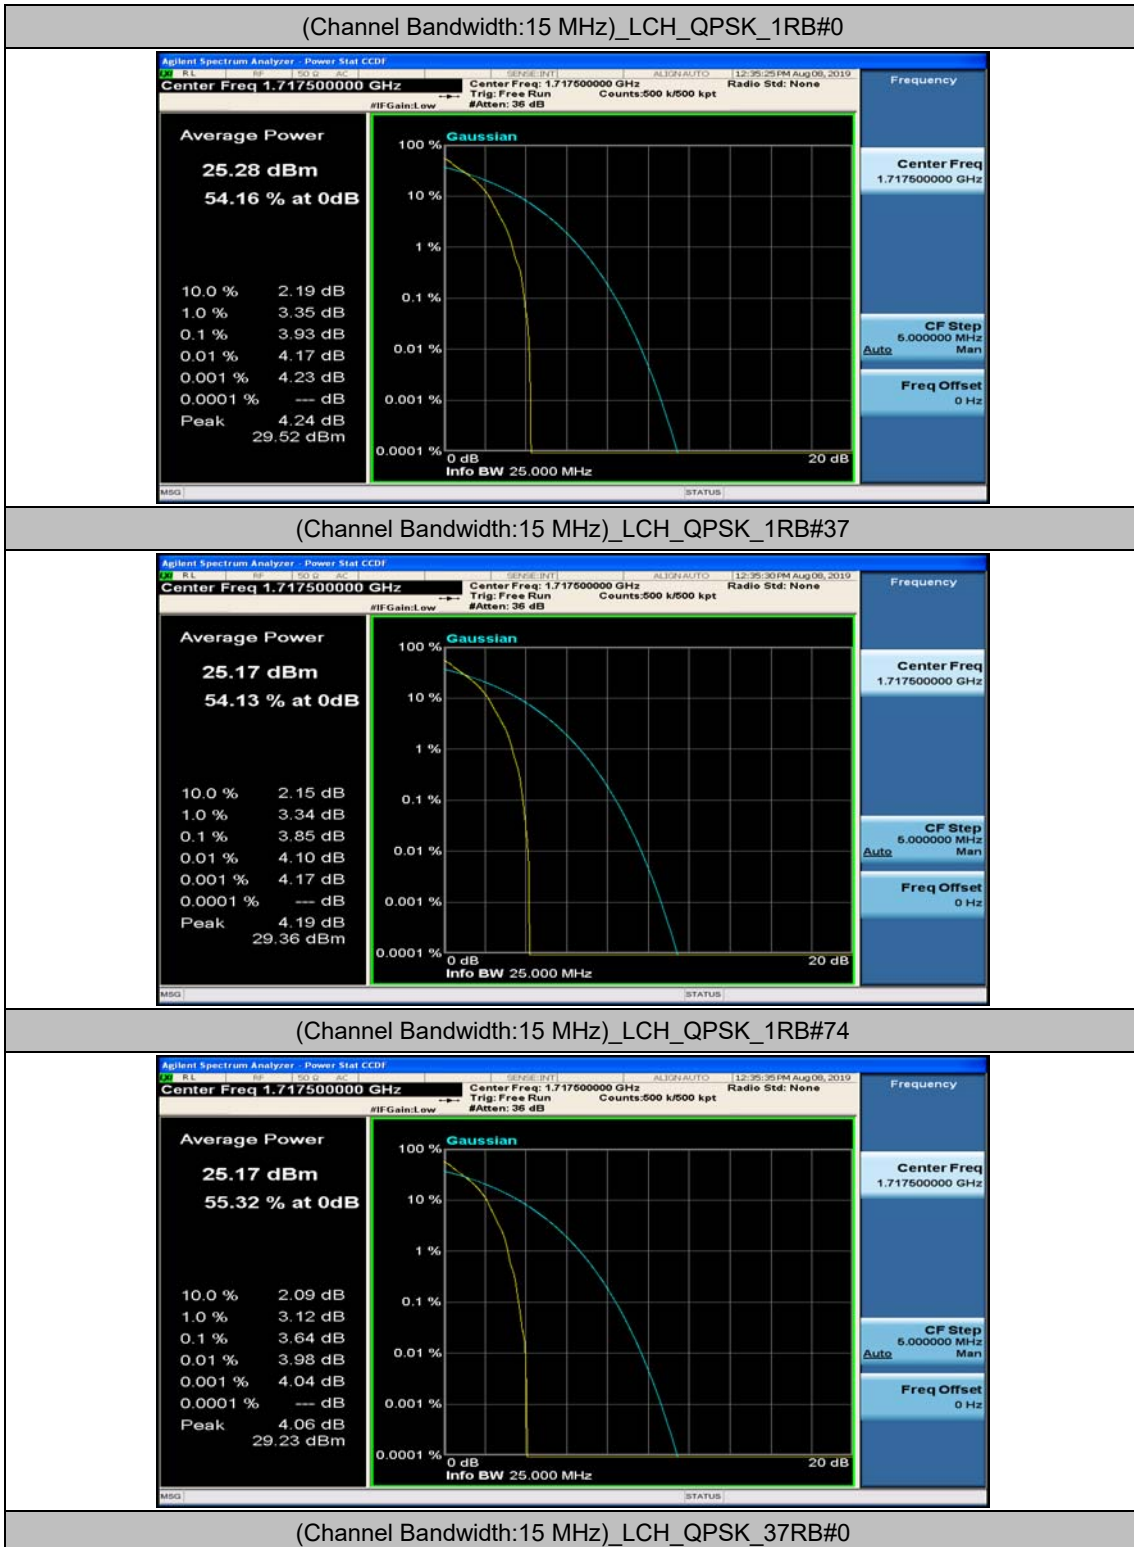

Channel Bandwidth: 10 MHz_MCH_16QAM_25RB#0

Channel Bandwidth: 10 MHz_MCH_16QAM_25RB#12

Channel Bandwidth: 10 MHz_MCH_16QAM_25RB#25

Channel Bandwidth: 10 MHz_MCH_16QAM_50RB#0

Channel Bandwidth: 10 MHz_HCH_16QAM_1RB#0

Channel Bandwidth: 10 MHz_HCH_16QAM_1RB#24

Channel Bandwidth: 15 MHz

(Channel Bandwidth:15 MHz)_LCH_QPSK_37RB#18

(Channel Bandwidth:15 MHz)_LCH_QPSK_37RB#38

(Channel Bandwidth:15 MHz)_LCH_QPSK_75RB#0

(Channel Bandwidth:15 MHz)_MCH_QPSK_1RB#0