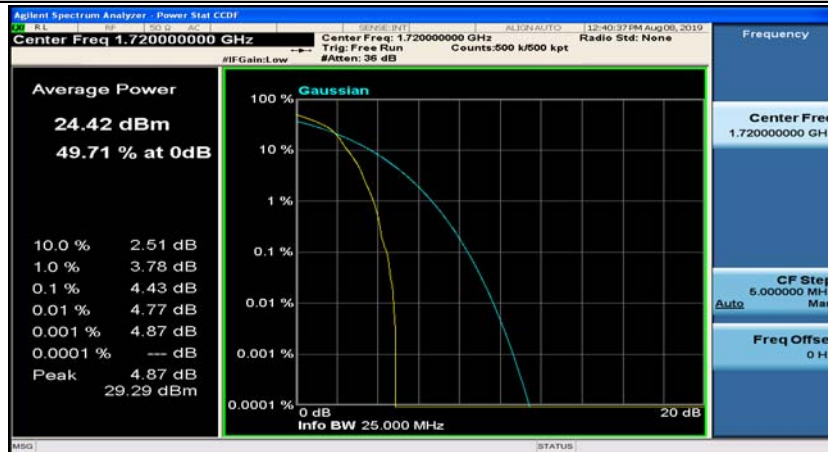

(Channel Bandwidth:20 MHz)_LCH_16QAM_1RB#49