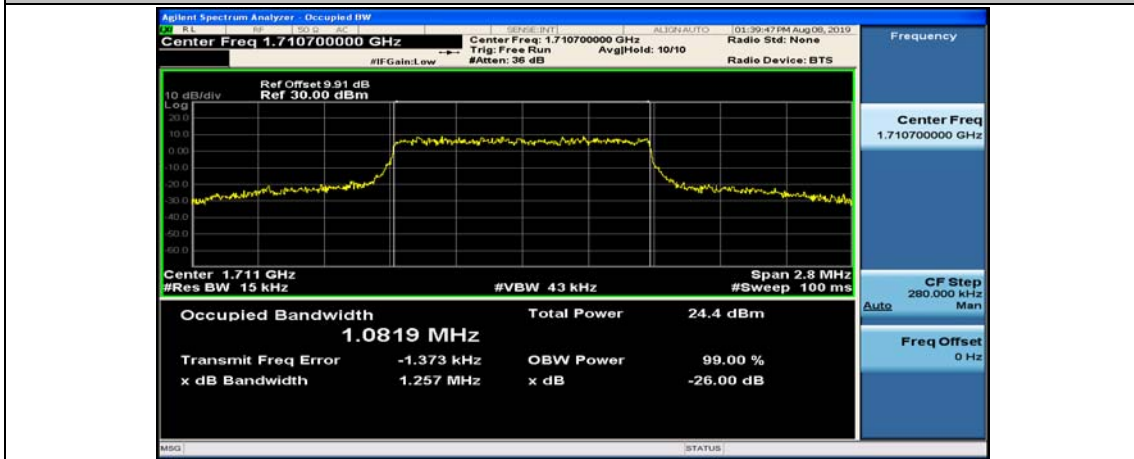

(Channel Bandwidth: 1.4 MHz)_LCH_16QAM_6RB#0