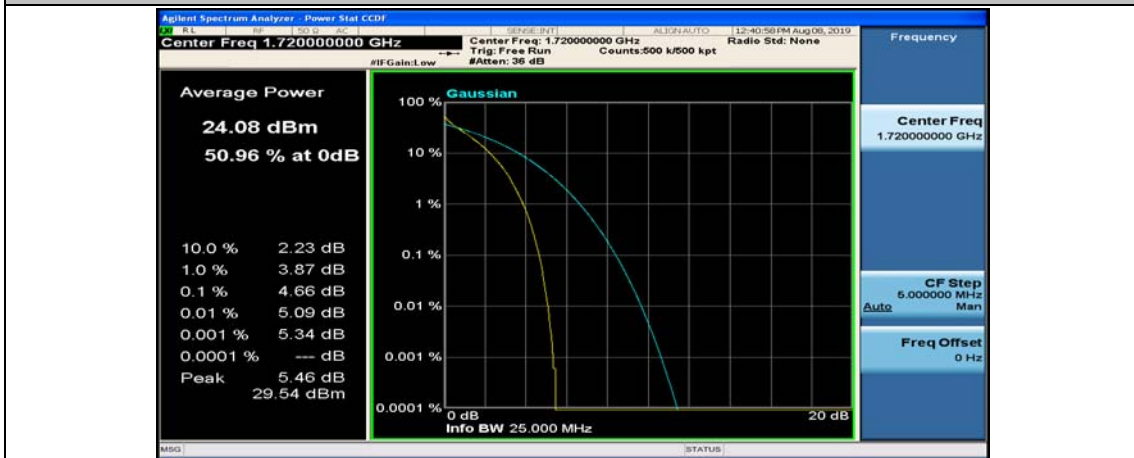

(Channel Bandwidth:15 MHz)_HCH_16QAM_37RB#0

(Channel Bandwidth:15 MHz)_HCH_16QAM_37RB#18

(Channel Bandwidth:15 MHz)_HCH_16QAM_37RB#38

(Channel Bandwidth:15 MHz)_HCH_16QAM_75RB#0

Channel Bandwidth: 20 MHz

(Channel Bandwidth:20 MHz)_LCH_QPSK_50RB#25