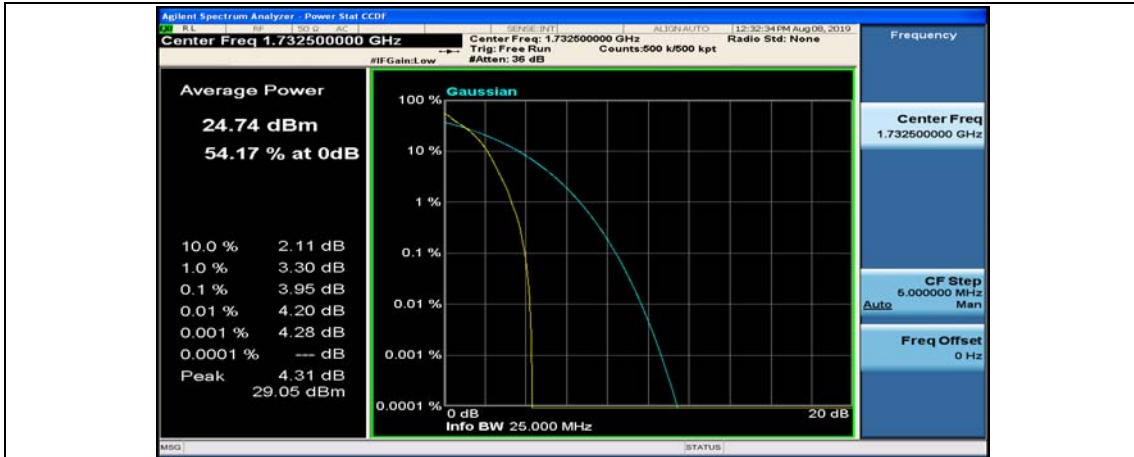

Channel Bandwidth: 10 MHz_MCH_QPSK_1RB#0

Channel Bandwidth: 10 MHz_MCH_QPSK_1RB#24

Channel Bandwidth: 10 MHz_MCH_QPSK_1RB#49

Channel Bandwidth: 10 MHz_LCH_16QAM_1RB#0

Channel Bandwidth: 10 MHz_LCH_16QAM_1RB#24