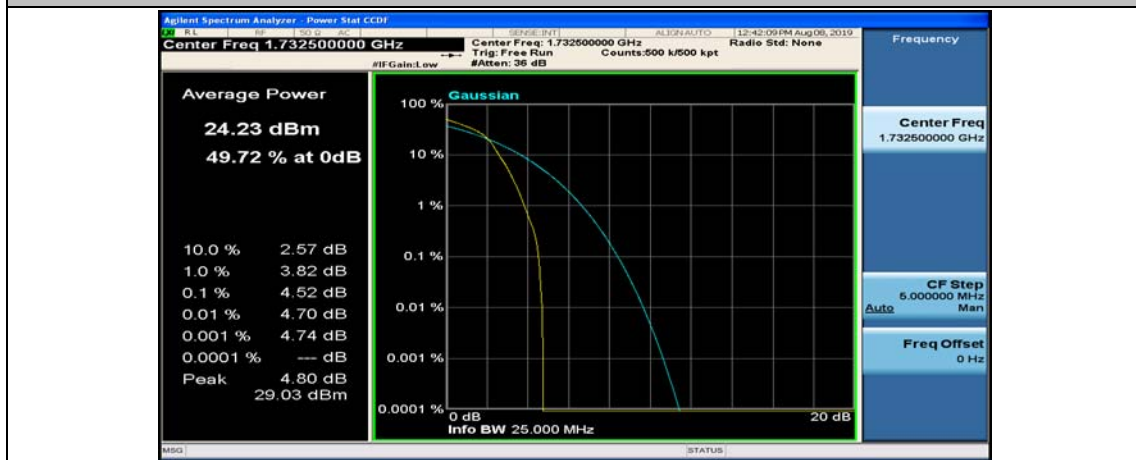

(Channel Bandwidth:20 MHz)_LCH_16QAM_50RB#25

(Channel Bandwidth:20 MHz)_LCH_16QAM_50RB#50

(Channel Bandwidth:20 MHz)_LCH_16QAM_100RB#0

(Channel Bandwidth:20 MHz)_MCH_16QAM_1RB#0

(Channel Bandwidth:20 MHz)_MCH_16QAM_1RB#49