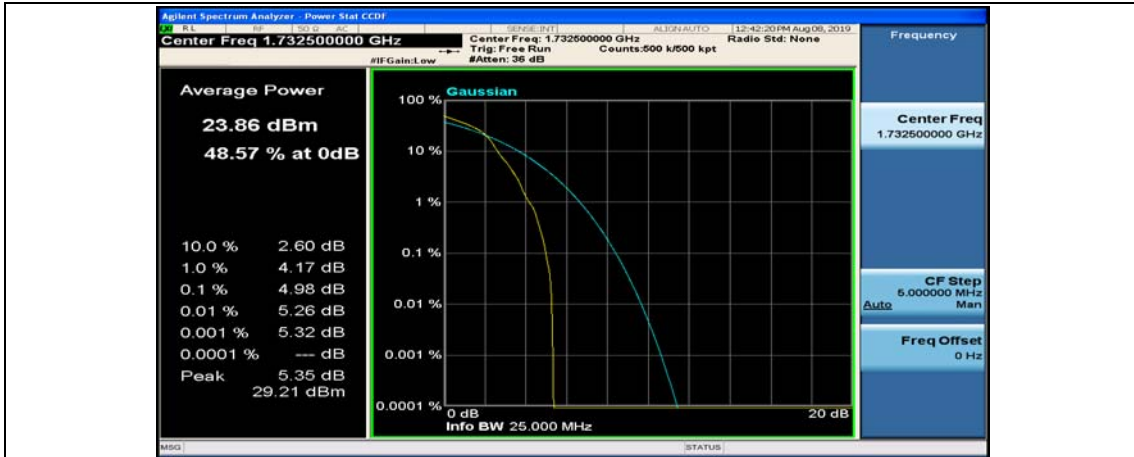

(Channel Bandwidth:20 MHz)_MCH_16QAM_1RB#99