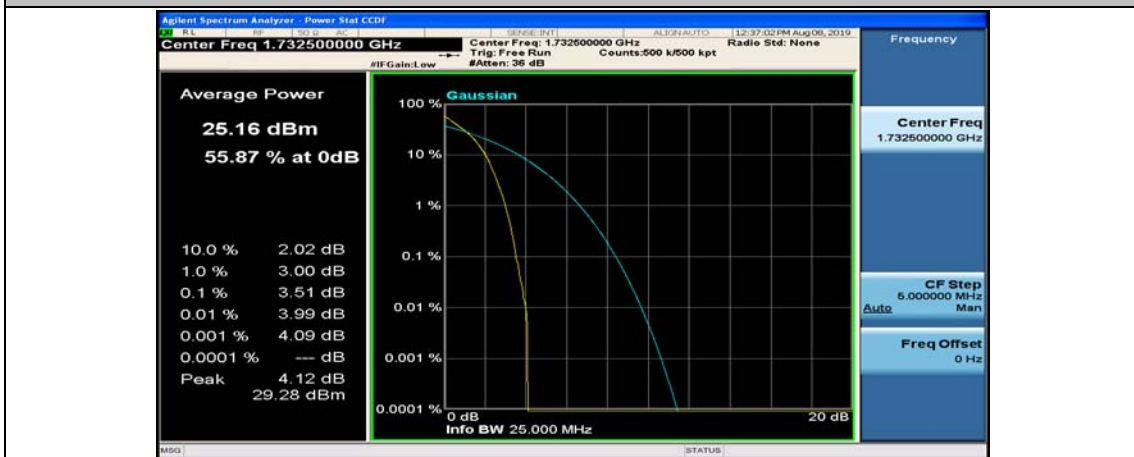

Channel Bandwidth: 10 MHz_HCH_16QAM_1RB#24

Channel Bandwidth: 15 MHz

(Channel Bandwidth:15 MHz)_LCH_QPSK_37RB#18

(Channel Bandwidth:15 MHz)_LCH_QPSK_37RB#38

(Channel Bandwidth:15 MHz)_LCH_QPSK_75RB#0

(Channel Bandwidth:15 MHz)_MCH_QPSK_1RB#0

(Channel Bandwidth:15 MHz)_MCH_QPSK_1RB#37

(Channel Bandwidth:15 MHz)_MCH_QPSK_1RB#74

(Channel Bandwidth:15 MHz)_MCH_QPSK_37RB#0

(Channel Bandwidth:15 MHz)_MCH_QPSK_37RB#18

(Channel Bandwidth:15 MHz)_MCH_QPSK_37RB#38