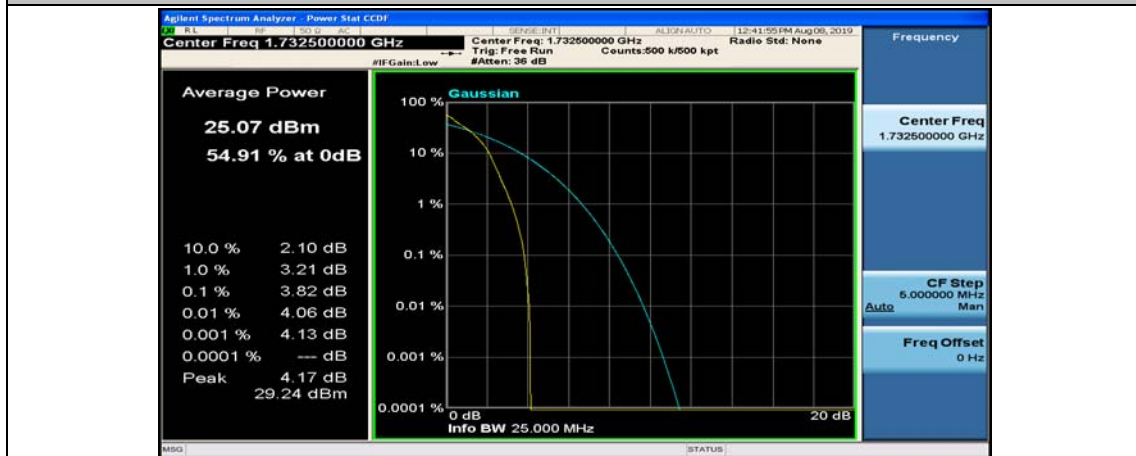

(Channel Bandwidth:20 MHz)_LCH_QPSK_50RB#50

(Channel Bandwidth:20 MHz)_LCH_QPSK_100RB#0

(Channel Bandwidth:20 MHz)_MCH_QPSK_1RB#0

(Channel Bandwidth:20 MHz)_MCH_QPSK_1RB#49

(Channel Bandwidth:20 MHz)_MCH_QPSK_1RB#99