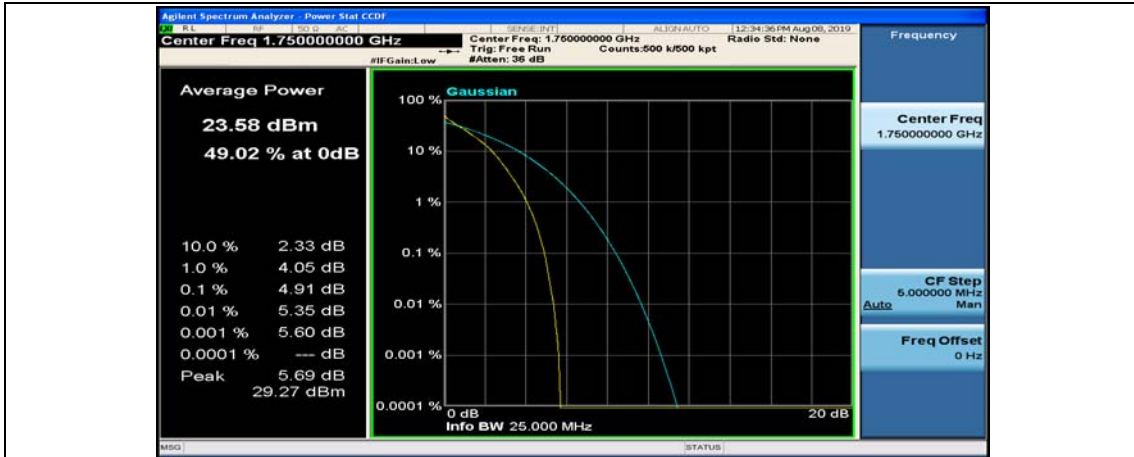

Channel Bandwidth: 10 MHz_MCH_QPSK_1RB#0

Channel Bandwidth: 10 MHz_MCH_QPSK_1RB#24

Channel Bandwidth: 10 MHz_MCH_QPSK_1RB#49

Channel Bandwidth: 10 MHz_LCH_16QAM_1RB#0

Channel Bandwidth: 10 MHz_LCH_16QAM_1RB#24