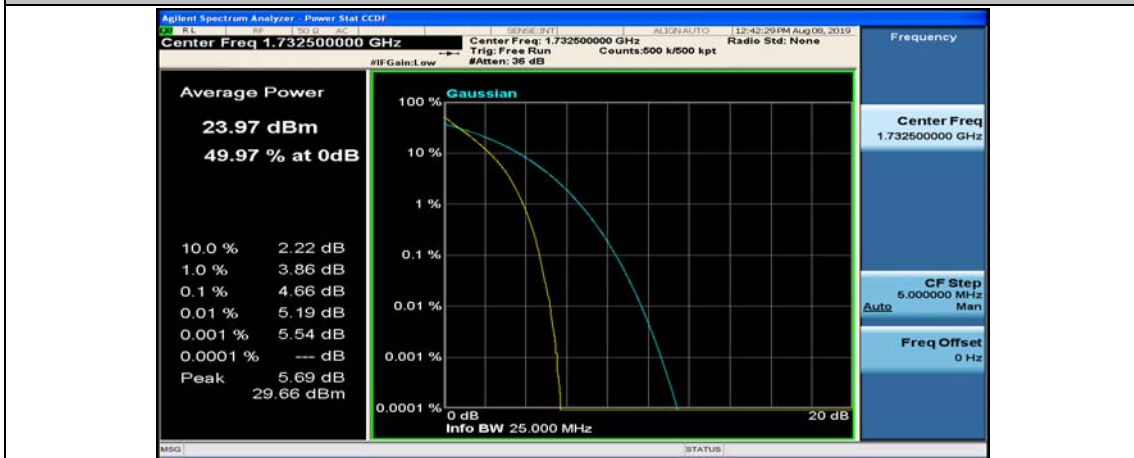

(Channel Bandwidth:20 MHz)_MCH_QPSK_50RB#0