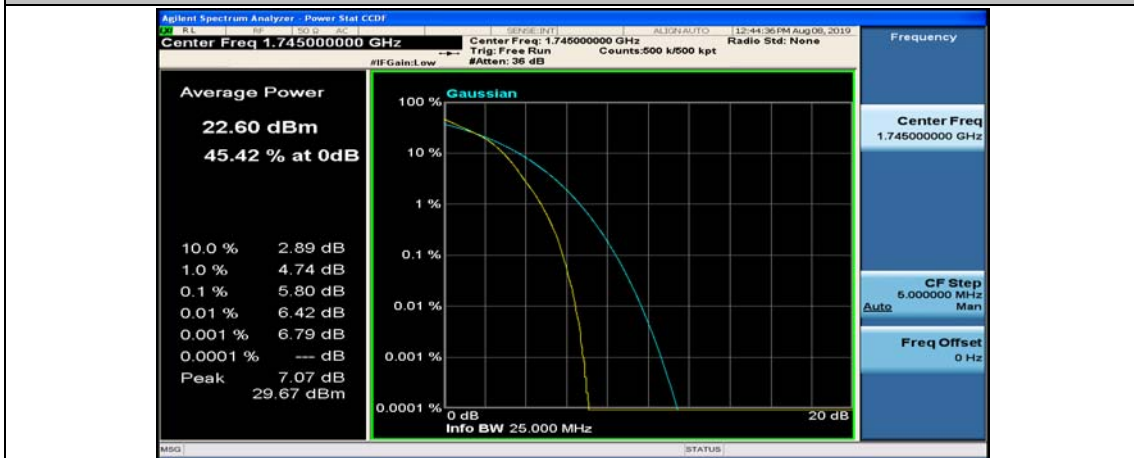

(Channel Bandwidth:20 MHz)_HCH_16QAM_50RB#50