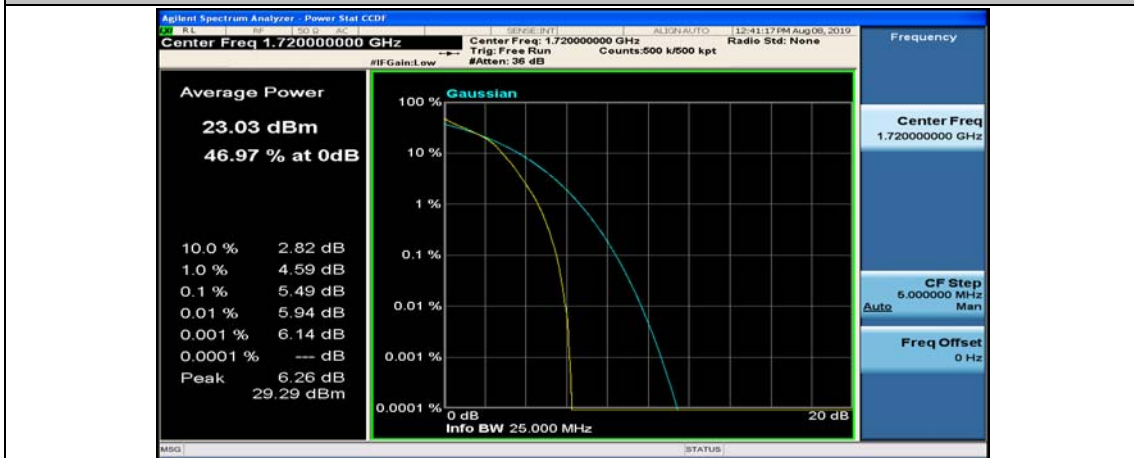

(Channel Bandwidth:20 MHz)_LCH_16QAM_50RB#25