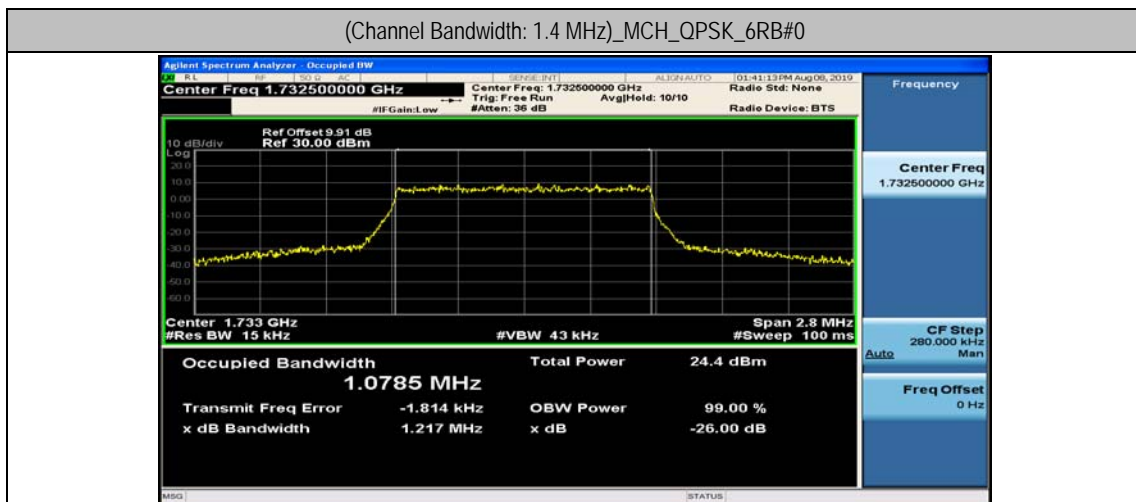

Test Graphs

Channel Bandwidth: 1.4 MHz