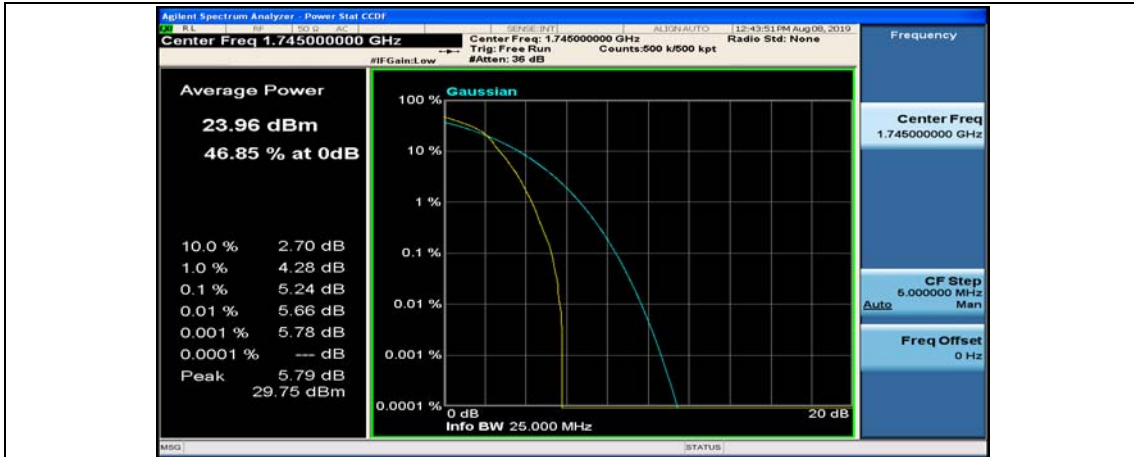

(Channel Bandwidth:20 MHz)_HCH_16QAM_1RB#0

(Channel Bandwidth:20 MHz)_HCH_16QAM_1RB#49