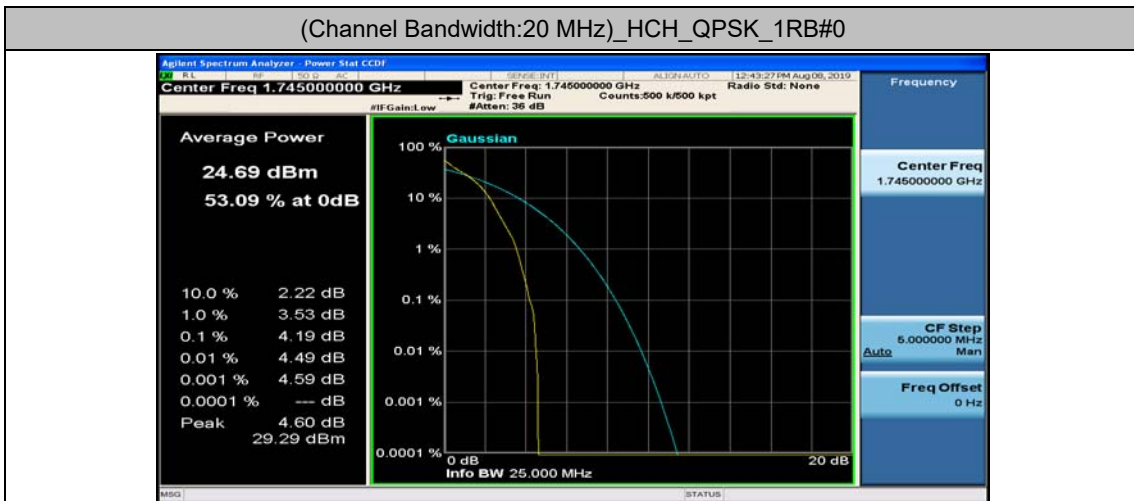

(Channel Bandwidth:20 MHz)_MCH_QPSK_50RB#0

(Channel Bandwidth:20 MHz)_MCH_QPSK_50RB#25

(Channel Bandwidth:20 MHz)_MCH_QPSK_50RB#50

(Channel Bandwidth:20 MHz)_MCH_QPSK_100RB#0

(Channel Bandwidth:20 MHz)_HCH_QPSK_1RB#0