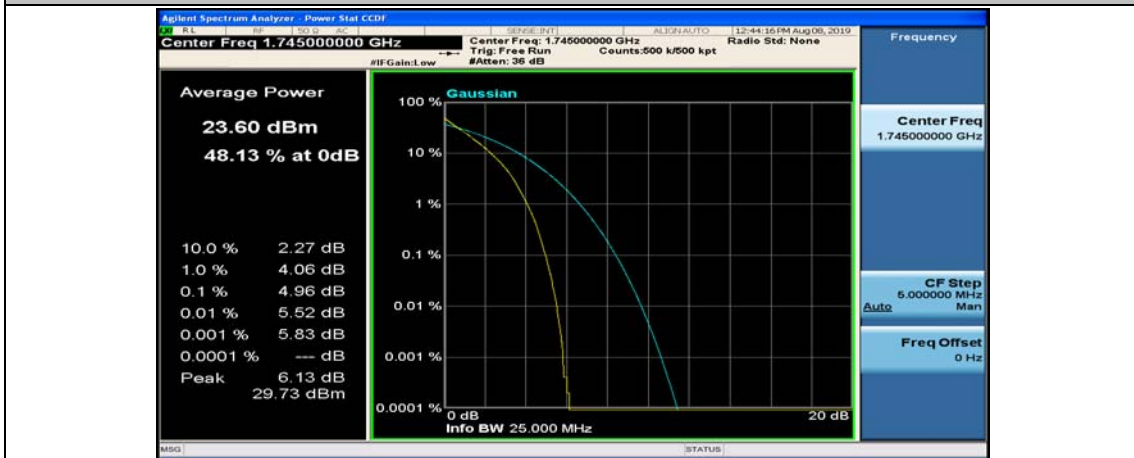

(Channel Bandwidth:20 MHz)_HCH_QPSK_1RB#49

(Channel Bandwidth:20 MHz)_HCH_QPSK_1RB#99

(Channel Bandwidth:20 MHz)_HCH_QPSK_50RB#0

(Channel Bandwidth:20 MHz)_HCH_QPSK_50RB#25

(Channel Bandwidth:20 MHz)_HCH_QPSK_50RB#50