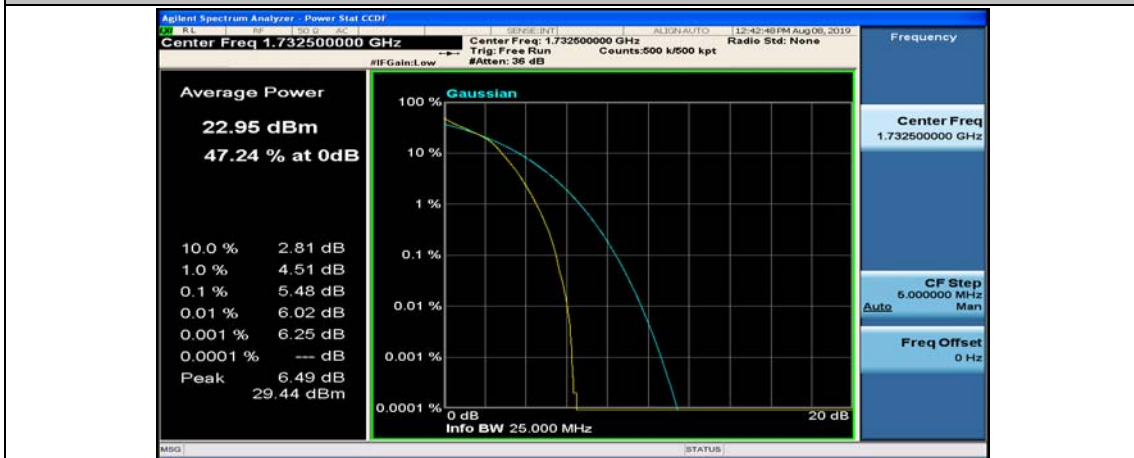

(Channel Bandwidth:20 MHz)_MCH_16QAM_50RB#0