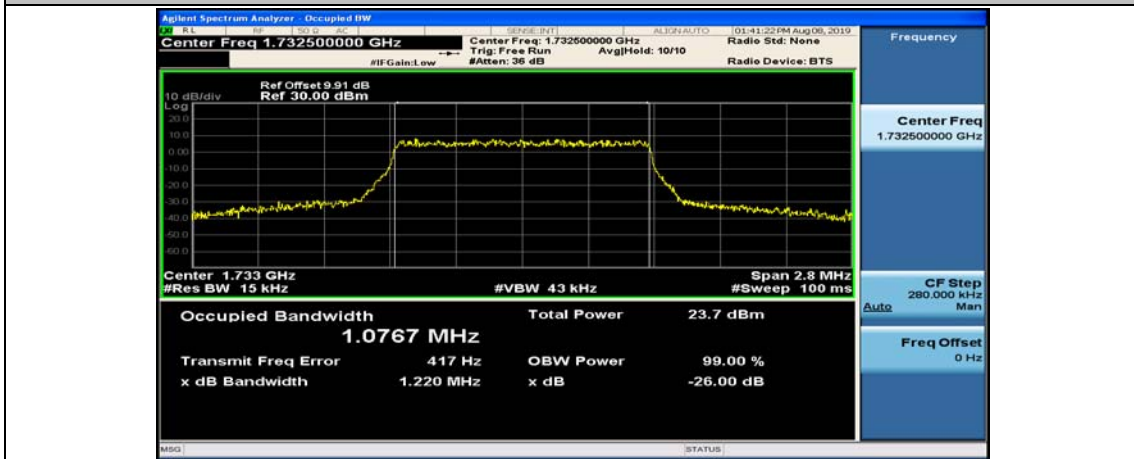

Channel Bandwidth: 20 MHz

Channel Bandwidth: 20 MHz						
Modulation	Channel	RB Configuration		Occupied Bandwidth (MHz)	26dB Bandwidth (MHz)	Verdict
		Size	Offset			
QPSK	LCH	100	0	17.869	18.65	PASS
	MCH	100	0	17.889	18.67	PASS
	HCH	100	0	17.834	18.70	PASS
16QAM	LCH	100	0	17.883	18.58	PASS
	MCH	100	0	17.885	18.64	PASS
	HCH	100	0	17.826	18.63	PASS

Test Graphs

Channel Bandwidth: 1.4 MHz

(Channel Bandwidth: 1.4 MHz)_LCH_16QAM_6RB#0

(Channel Bandwidth: 1.4 MHz)_MCH_16QAM_6RB#0

(Channel Bandwidth: 1.4 MHz)_HCH_16QAM_6RB#0

Channel Bandwidth: 3 MHz