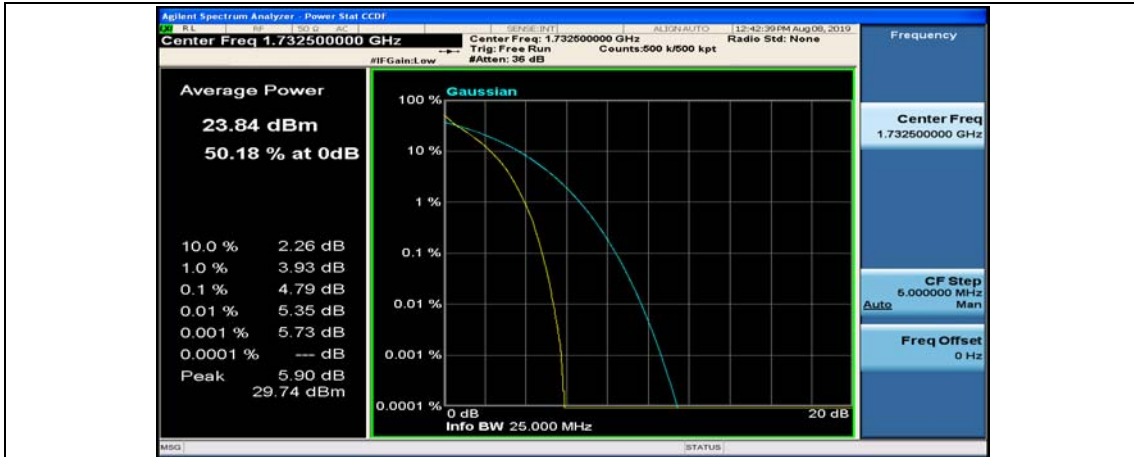

(Channel Bandwidth:20 MHz)_MCH_QPSK_50RB#50