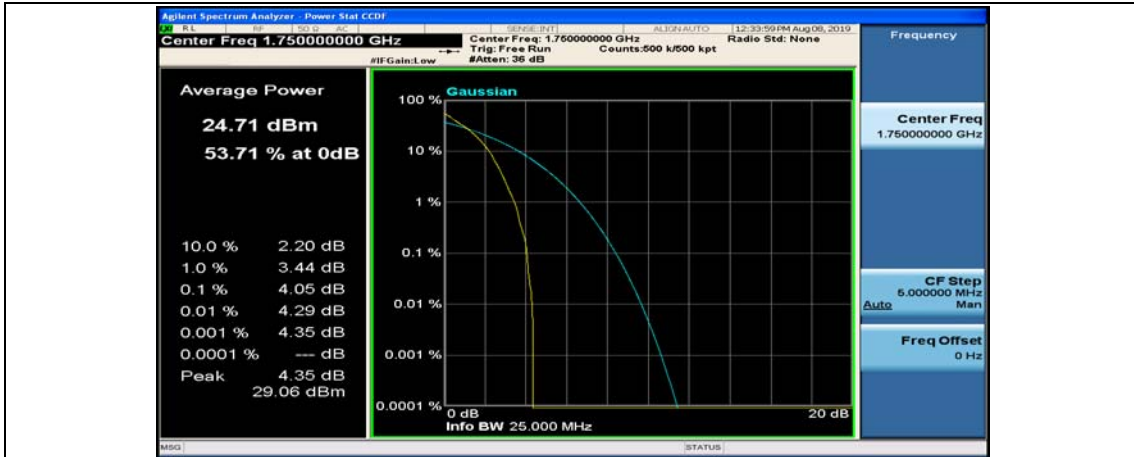

Channel Bandwidth: 10 MHz_MCH_QPSK_1RB#0

Channel Bandwidth: 10 MHz_MCH_QPSK_1RB#24

Channel Bandwidth: 10 MHz_MCH_QPSK_1RB#49

Channel Bandwidth: 10 MHz_LCH_16QAM_1RB#0

Channel Bandwidth: 10 MHz_LCH_16QAM_1RB#24