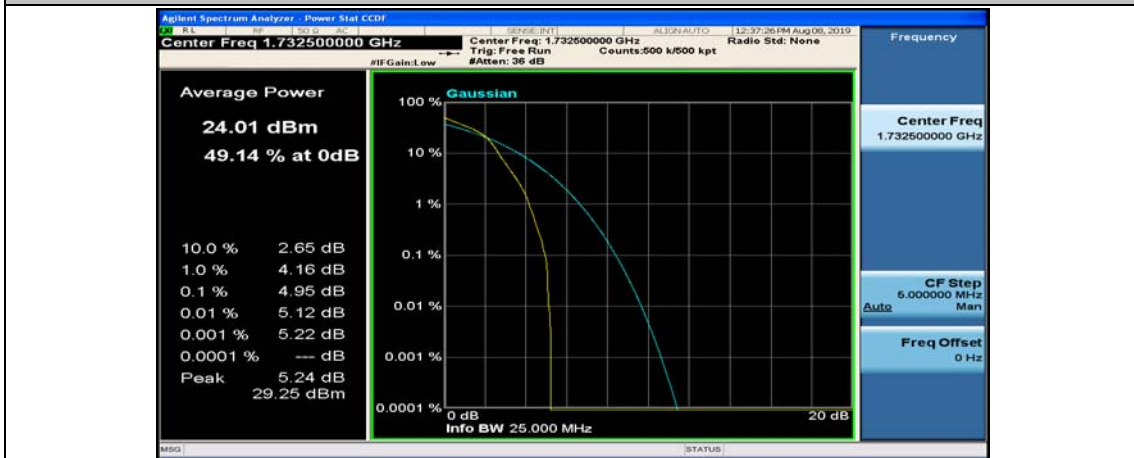

(Channel Bandwidth:15 MHz)_MCH_16QAM_1RB#37