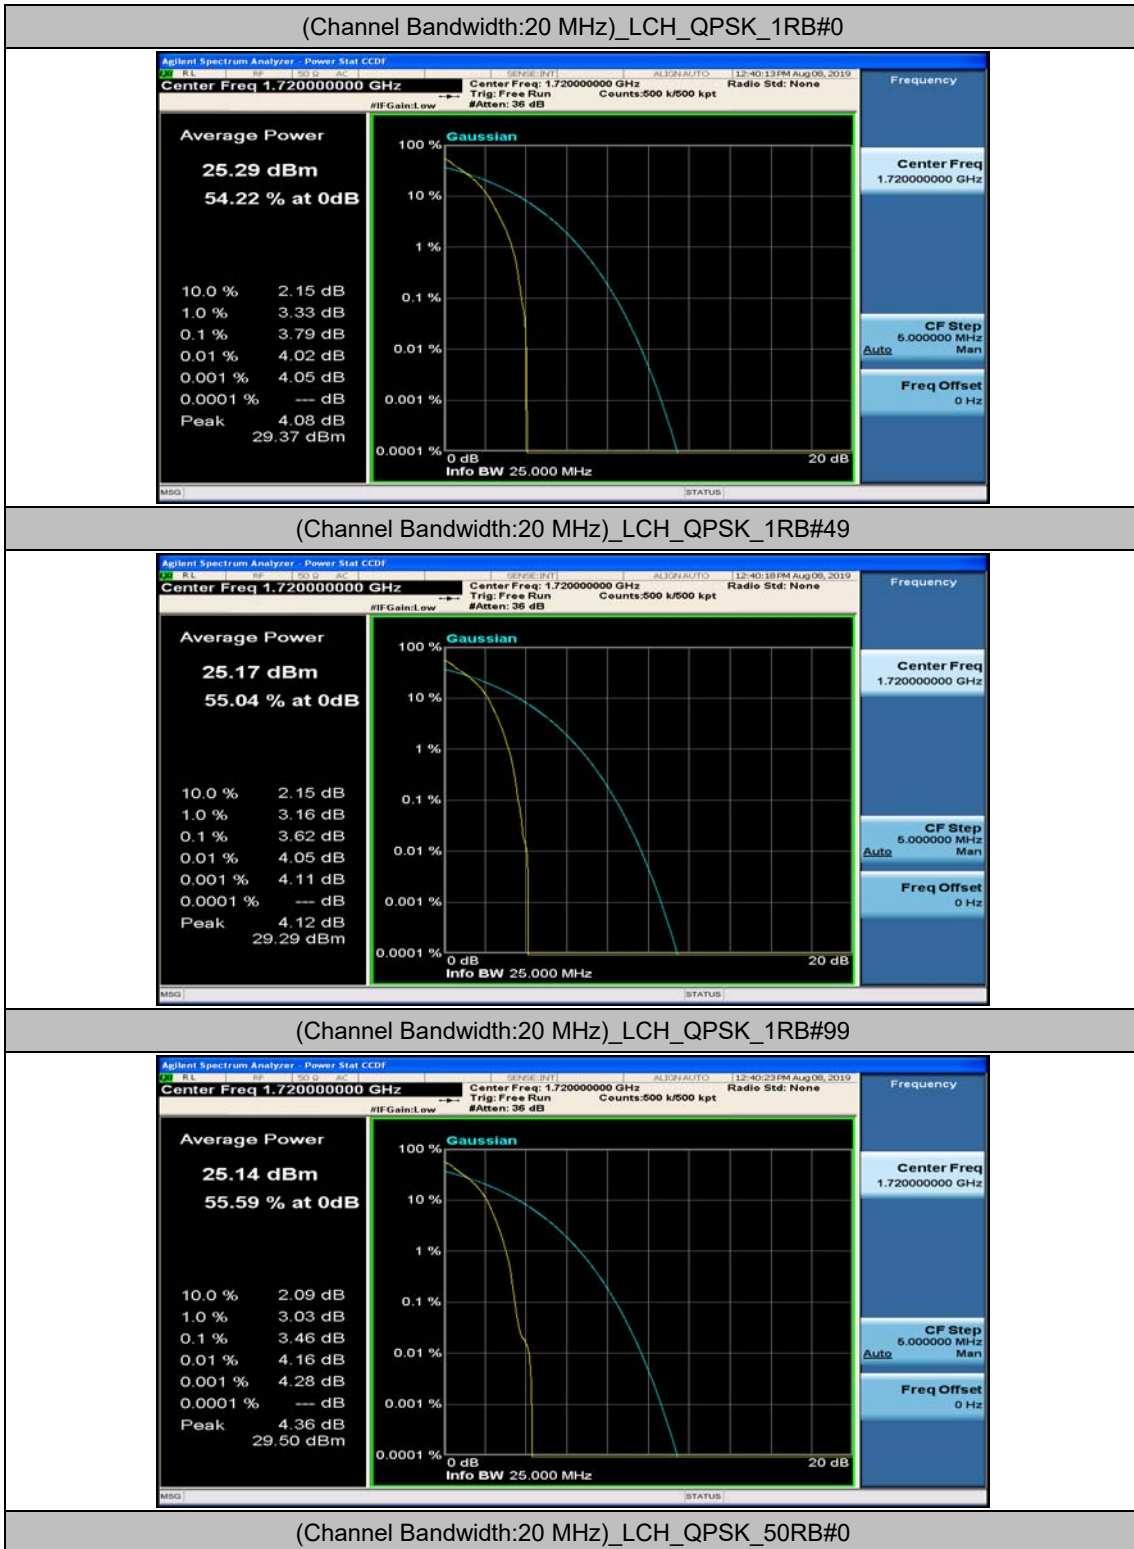

(Channel Bandwidth:15 MHz)_HCH_16QAM_37RB#0

(Channel Bandwidth:15 MHz)_HCH_16QAM_37RB#18

(Channel Bandwidth:15 MHz)_HCH_16QAM_37RB#38

(Channel Bandwidth:15 MHz)_HCH_16QAM_75RB#0

Channel Bandwidth: 20 MHz

(Channel Bandwidth:20 MHz)_LCH_QPSK_50RB#25