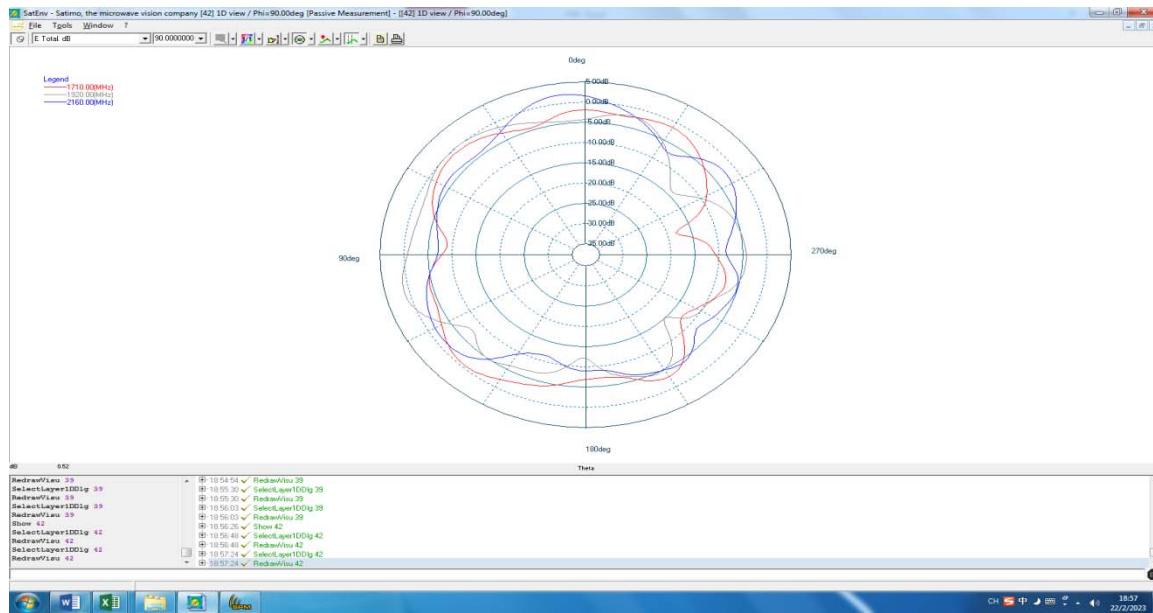

intermediate frequency