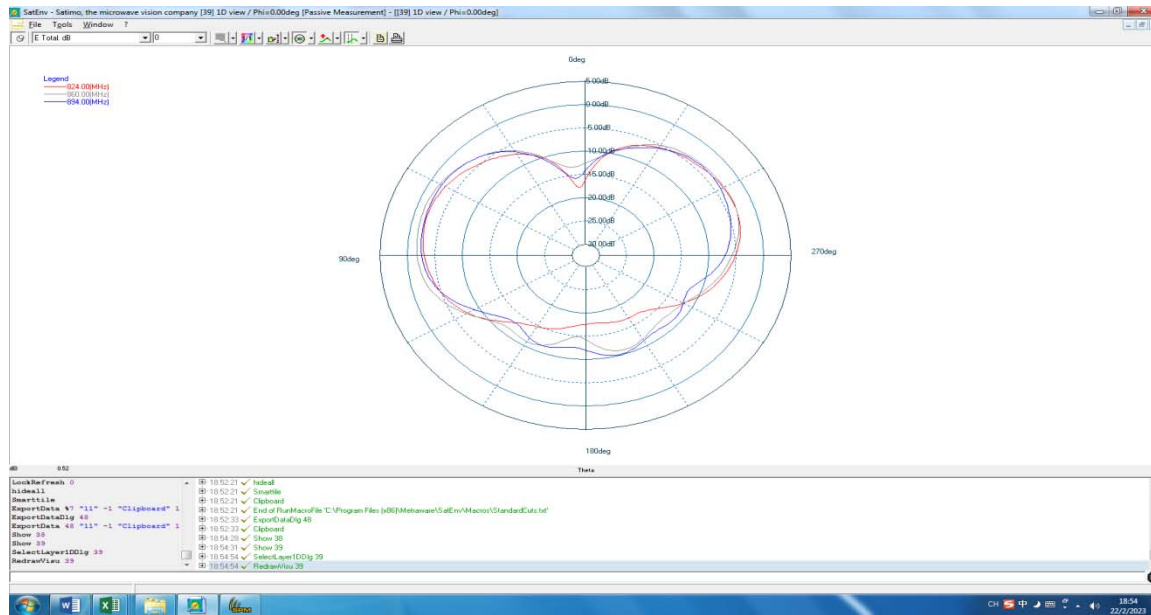

low frequency