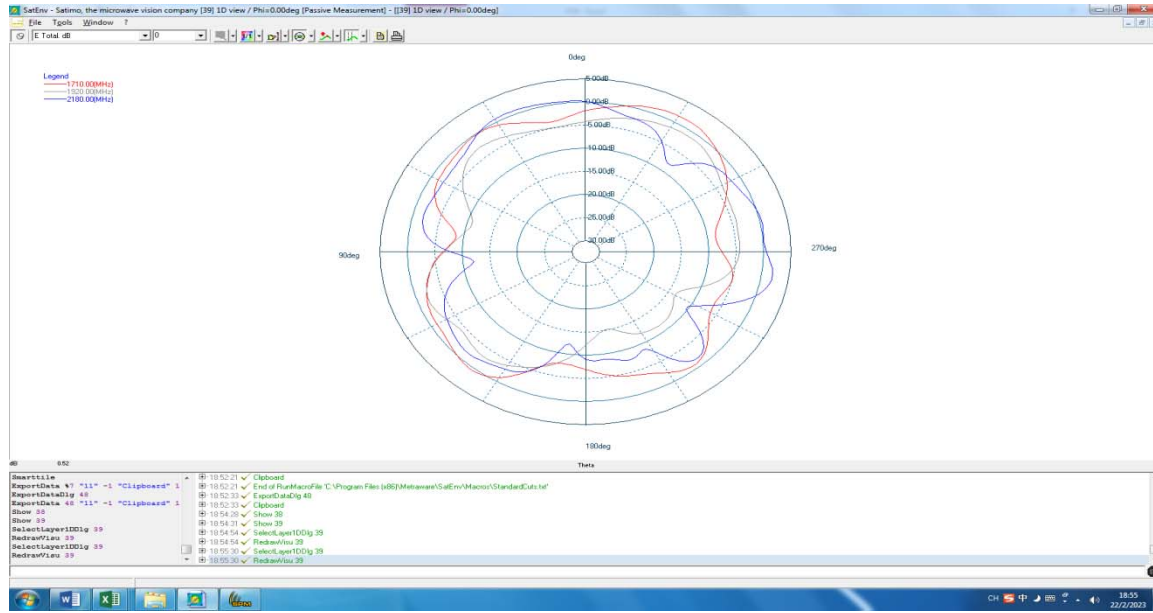

intermediate frequency