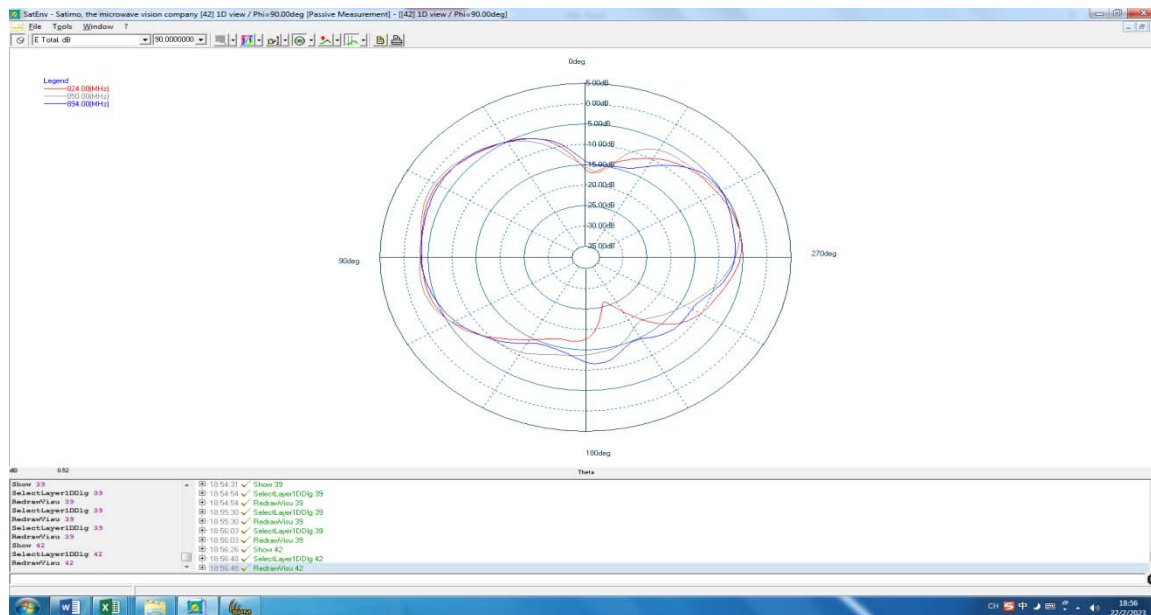

low frequency