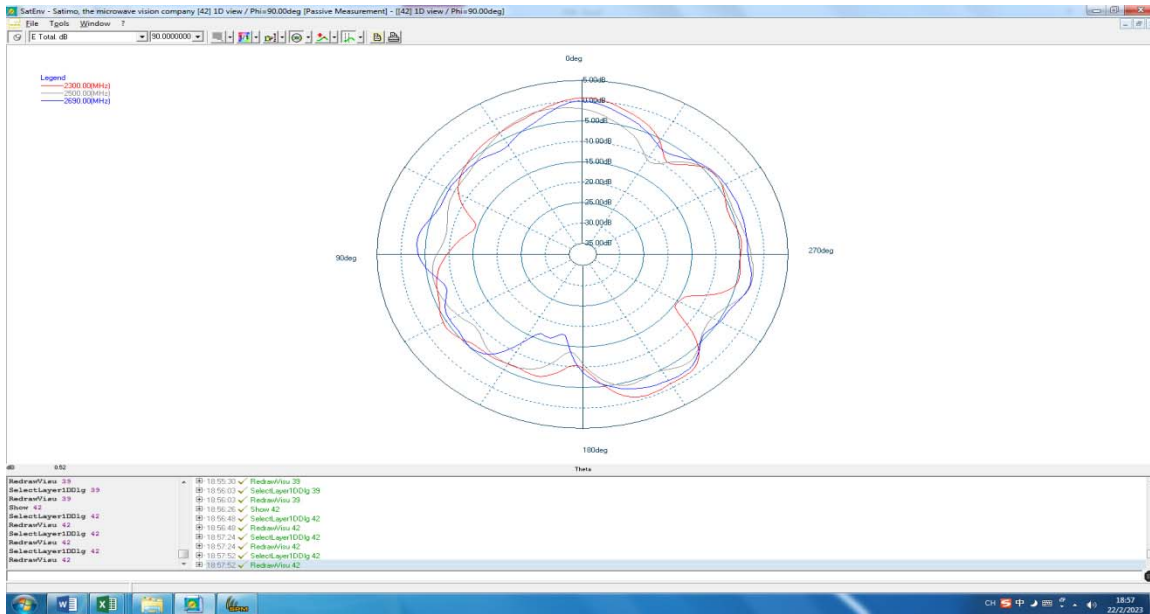

high frequency