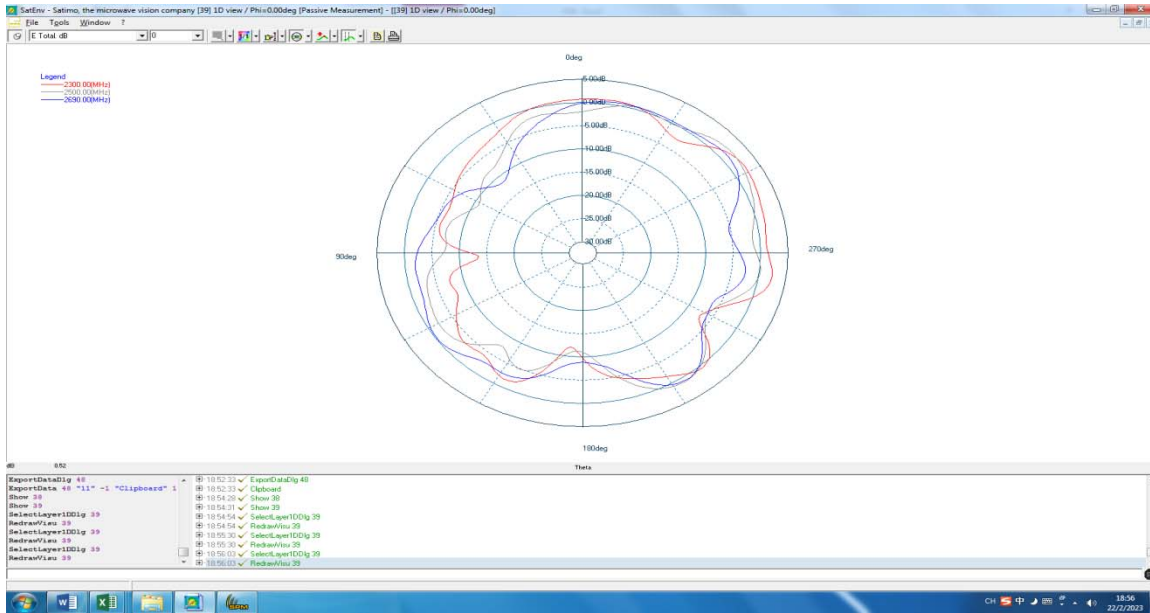

high frequency