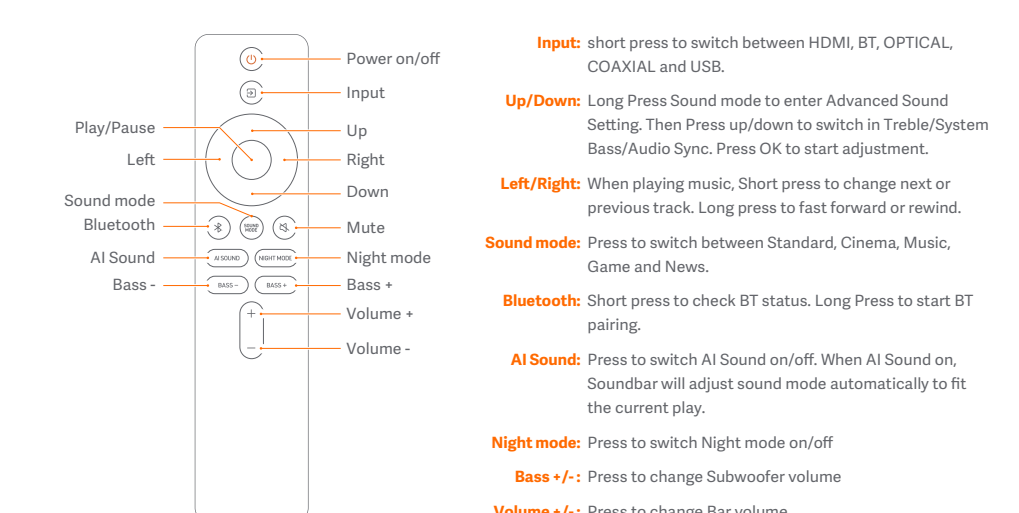

CAUTION

Remote function

Other Function

NFC

Bar and Subwoofer Connection

Specification

SAFETY INFORMATION

SAFETY WARNINGS

Important Safety Instructions

WARNING

CAUTION

NOTE

REMARKS

ATTENTION

CAUTION

MODEL: S26A

SAFETY INFORMATION

Important Safety Instructions

WARNING

CAUTION

NOTE

REMARKS

ATTENTION

CAUTION

Fonctionnement à distance