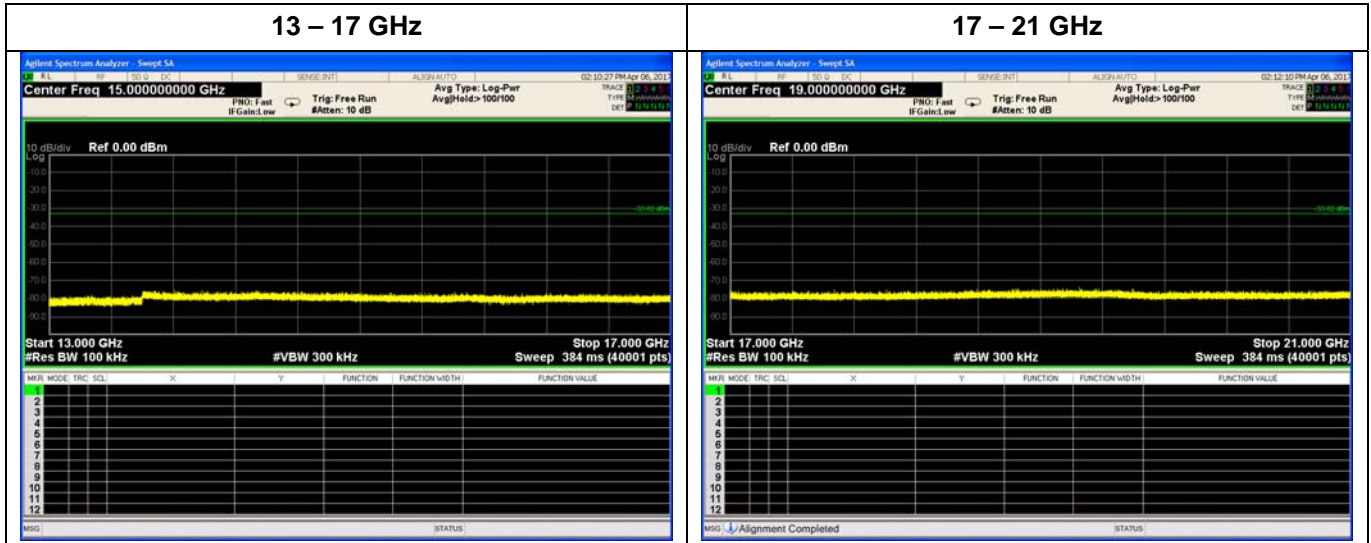

Bluetooth Low Energy, 2402MHz

0.009 – 0.15 MHz

0.15 – 30 MHz

30 – 1000 MHz

1 – 5 GHz

5 – 9 GHz

9 – 13 GHz

Bluetooth Low Energy, 2440MHz

0.009 – 0.15 MHz

0.15 – 30 MHz

30 – 1000 MHz

1 – 5 GHz

5 – 9 GHz

9 – 13 GHz

Bluetooth Low Energy, 2480MHz

0.009 – 0.15 MHz