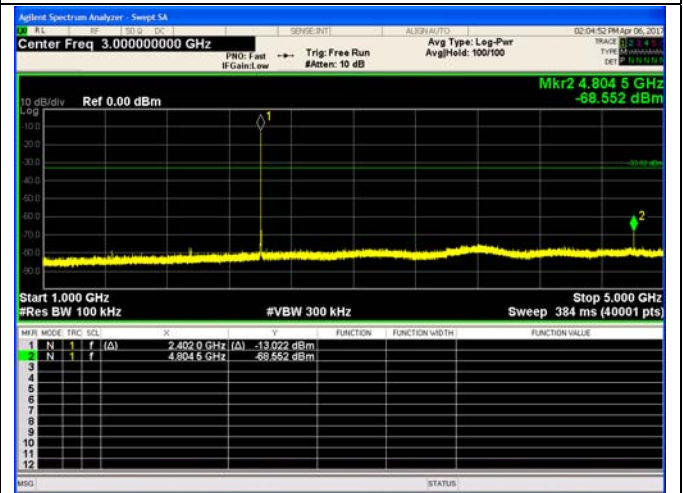

Bluetooth Low Energy, 2402MHz

0.009 – 0.15 MHz

0.15 – 30 MHz

30 – 1000 MHz

1 – 5 GHz

5 – 9 GHz

9 – 13 GHz

Bluetooth Low Energy, 2440MHz

0.009 – 0.15 MHz

0.15 – 30 MHz

30 – 1000 MHz

1 – 5 GHz

5 – 9 GHz

9 – 13 GHz

Bluetooth Low Energy, 2480MHz

0.009 – 0.15 MHz