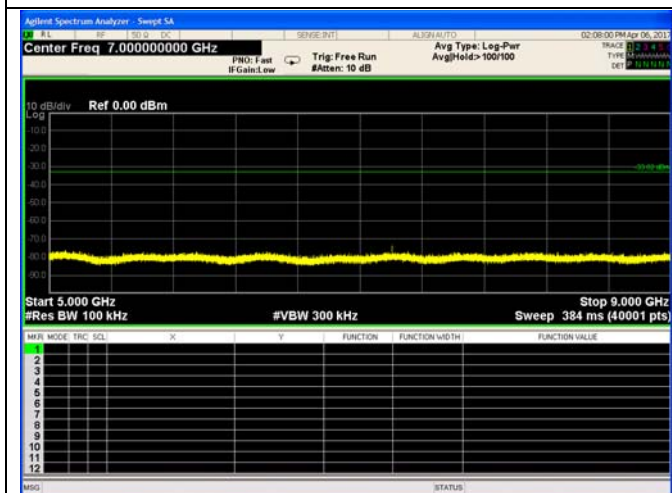

Bluetooth Low Energy, 2402MHz

0.009 – 0.15 MHz

0.15 – 30 MHz

30 – 1000 MHz

1 – 5 GHz

5 – 9 GHz

9 – 13 GHz

Bluetooth Low Energy, 2440MHz

0.009 – 0.15 MHz

0.15 – 30 MHz

30 – 1000 MHz

1 – 5 GHz

5 – 9 GHz

9 – 13 GHz

Bluetooth Low Energy, 2480MHz

0.009 – 0.15 MHz