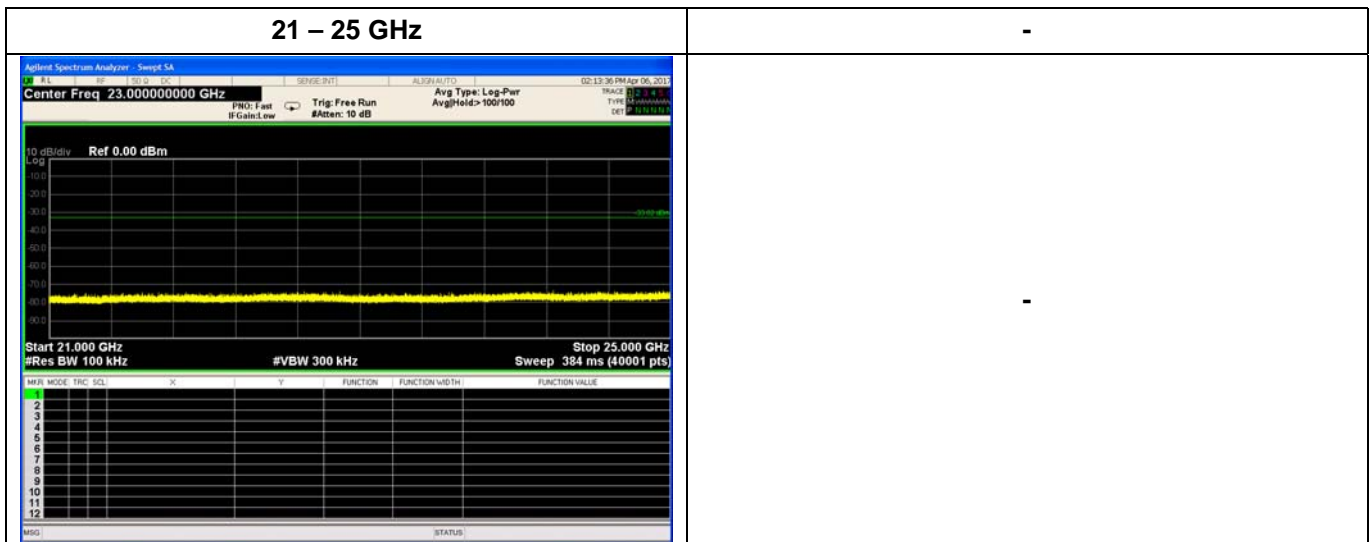

Bluetooth Low Energy, 2402MHz

0.009 – 0.15 MHz

0.15 – 30 MHz

30 – 1000 MHz

1 – 5 GHz

5 – 9 GHz

9 – 13 GHz

Bluetooth Low Energy, 2440MHz