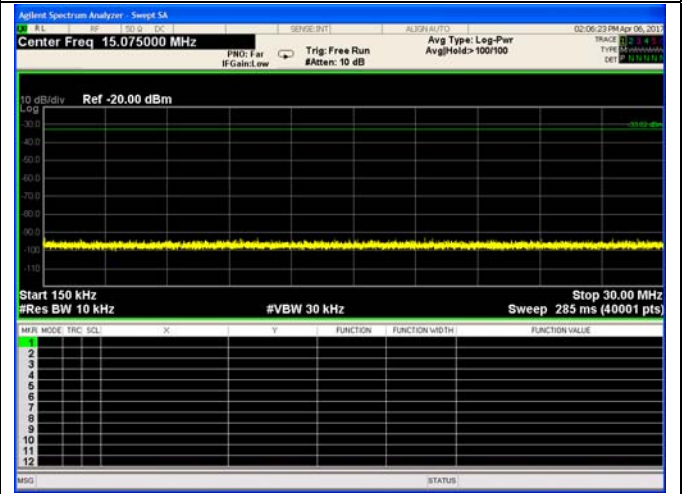

Bluetooth Low Energy, 2402MHz

0.009 – 0.15 MHz

0.15 – 30 MHz

30 – 1000 MHz

1 – 5 GHz

5 – 9 GHz

9 – 13 GHz

Bluetooth Low Energy, 2440MHz

0.009 – 0.15 MHz

0.15 – 30 MHz

30 – 1000 MHz

1 – 5 GHz

5 – 9 GHz

9 – 13 GHz

Bluetooth Low Energy, 2480MHz

0.009 – 0.15 MHz