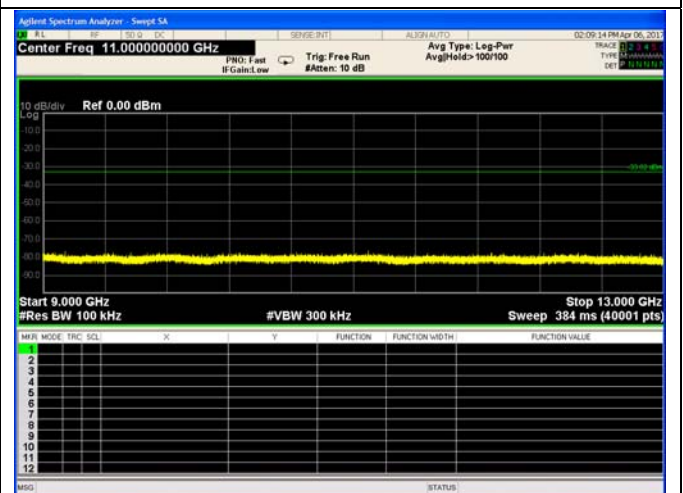

Bluetooth Low Energy, 2402MHz

0.009 – 0.15 MHz

0.15 – 30 MHz

30 – 1000 MHz

1 – 5 GHz

5 – 9 GHz

9 – 13 GHz

Bluetooth Low Energy, 2440MHz

0.009 – 0.15 MHz

0.15 – 30 MHz

30 – 1000 MHz

1 – 5 GHz

5 – 9 GHz

9 – 13 GHz

Bluetooth Low Energy, 2480MHz

0.009 – 0.15 MHz