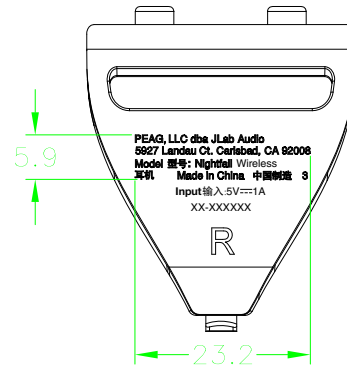

Nightfall(Universal for all versions)

LEFT:

Nightfall(Universal for all versions)

RIGHT:

Nightfall Wireless

<JH5002>