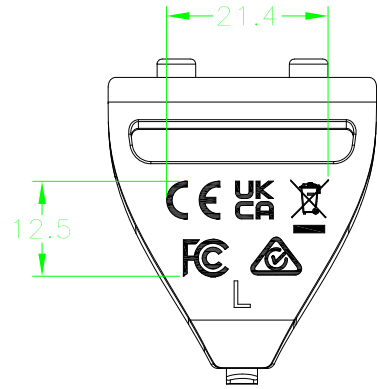

Nightfall(Universal for all versions)

LEFT:

Nightfall(Universal for all versions)

RIGHT:

Nightfall Wireless

<JH5002>