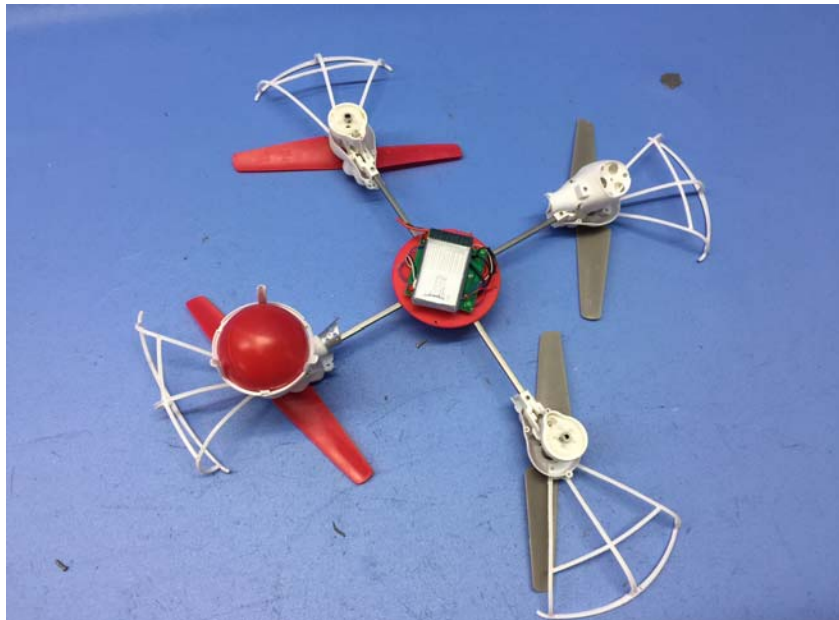

INTERTEK TESTING SERVICE

Report No.: 16090904HKG-003

Equipment Photographs

Model : 530000A

(Internal)

INTERTEK TESTING SERVICE

Report No.: 16090904HKG-003

Equipment Photographs

Model : 530000A

(Internal)

INTERTEK TESTING SERVICE

Report No.: 16090904HKG-003

Equipment Photographs

Model : 530000A

(Internal)