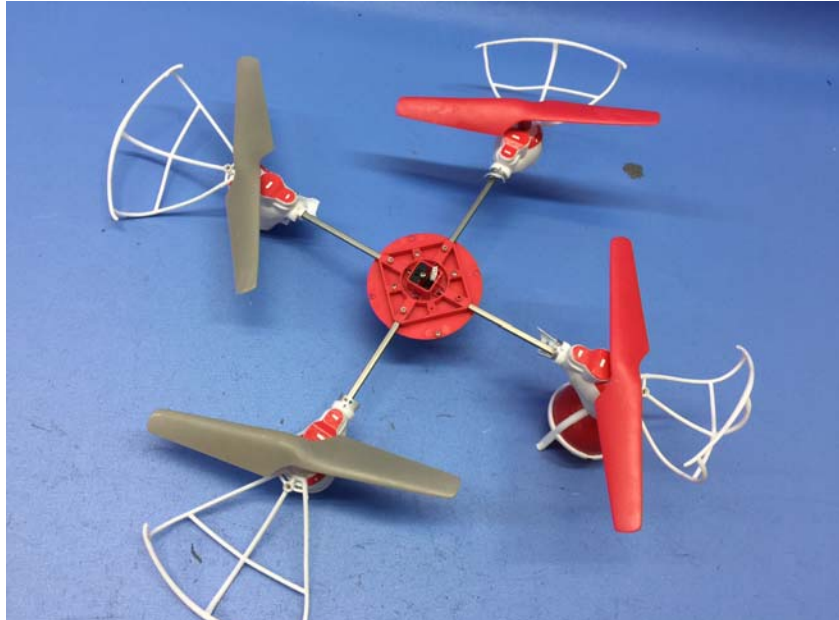

INTERTEK TESTING SERVICE

Report No.: 16090904HKG-003

Equipment Photographs

Model : 530000A

(Internal)

INTERTEK TESTING SERVICE

Report No.: 16090904HKG-003

Equipment Photographs

Model : 530000A

(Internal)

INTERTEK TESTING SERVICE

Report No.: 16090904HKG-003

Equipment Photographs

Model : 530000A

(Internal)