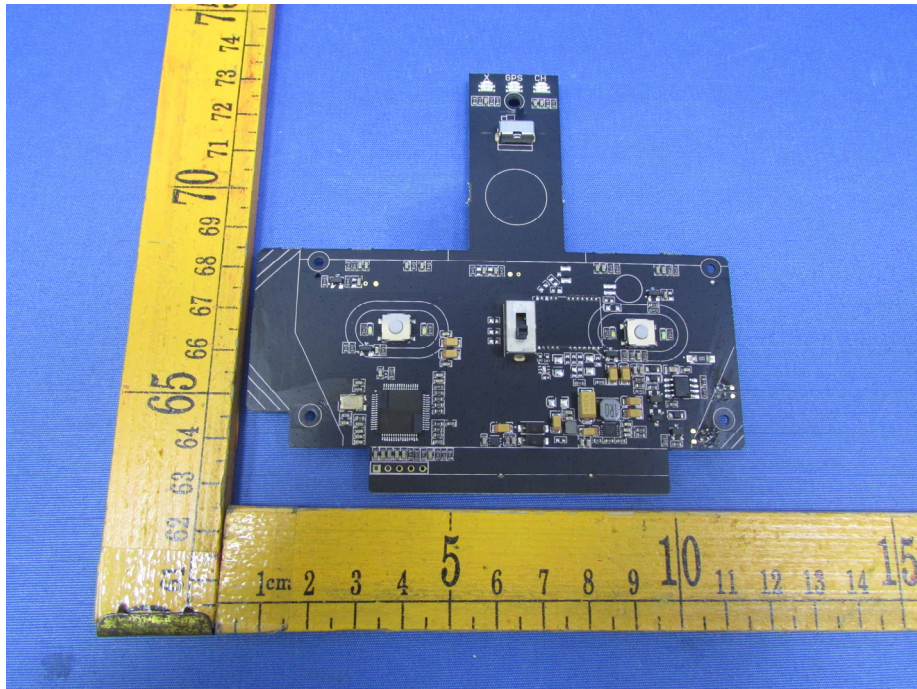

### Model RD12-Internal Photos

2.4GHz transmitting module