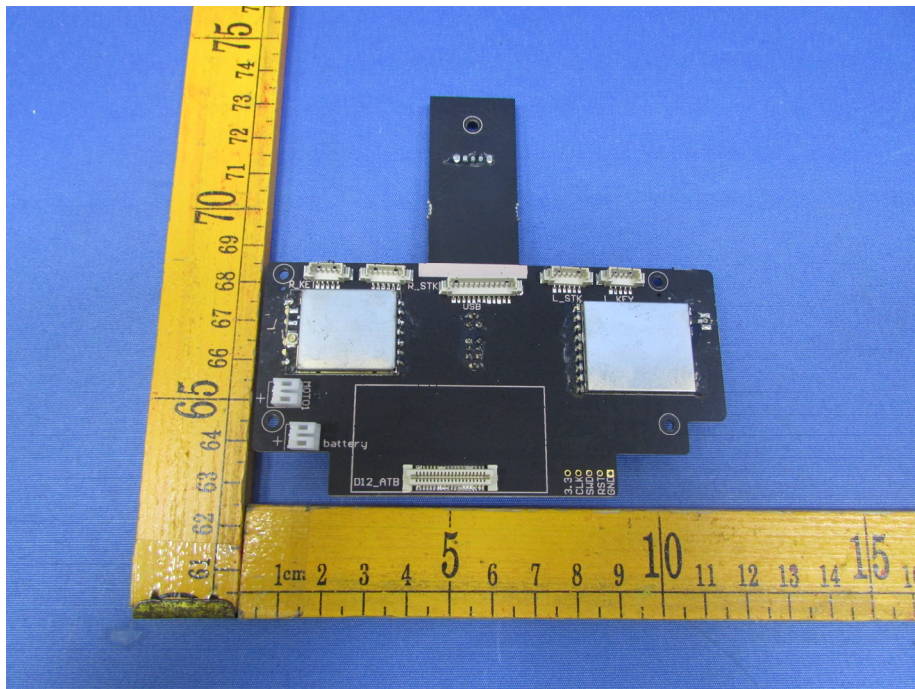

### Model RD12-Internal Photos

2.4GHz transmitting module