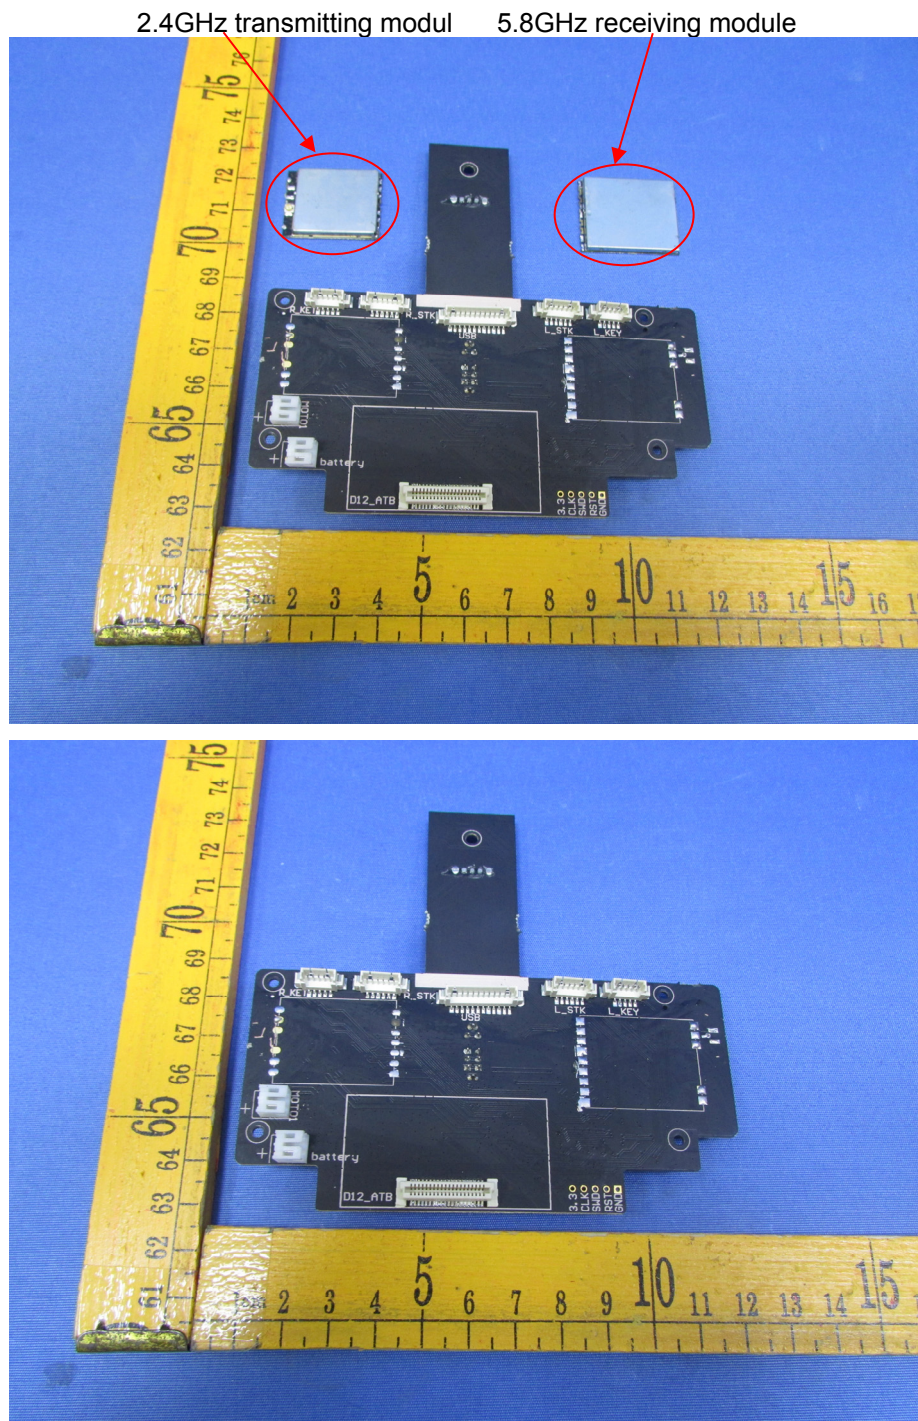

### Model RD12-Internal Photos

2.4GHz transmitting module