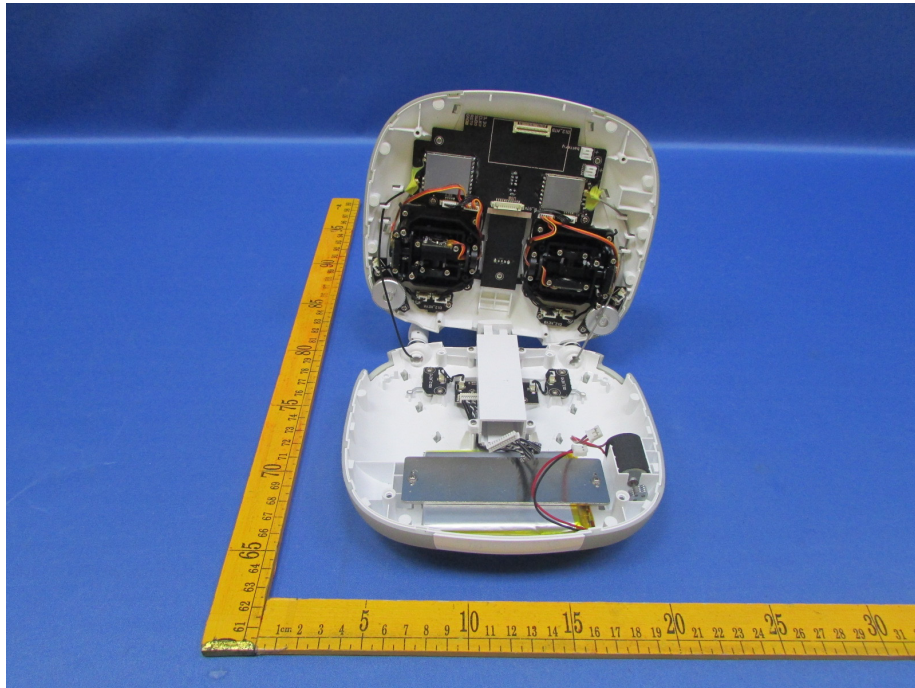

### Model RD12-Internal Photos

2.4GHz transmitting module