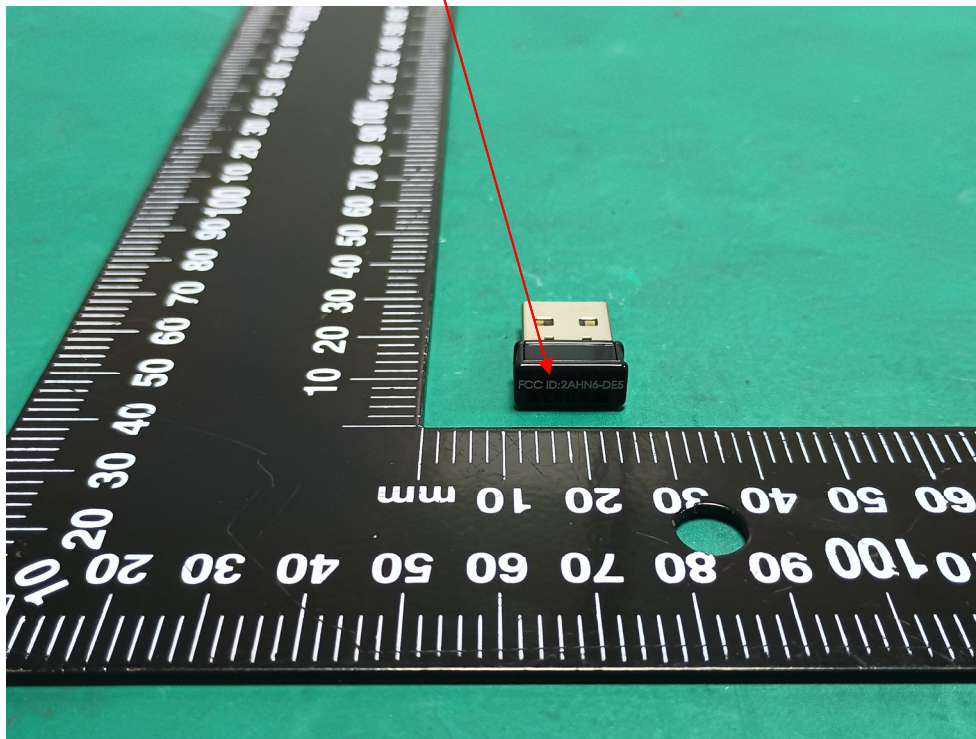

EXHIBIT A - FCC ID LABEL AND LOCATION

FCC ID Label

FCC ID: 2AHN6-DE5

FCC ID Label Location Information

The label shown shall be permanently affixed at a conspicuous location on the device and be readily visible to the user at the time purchase (Labeling requirements per 2.925)